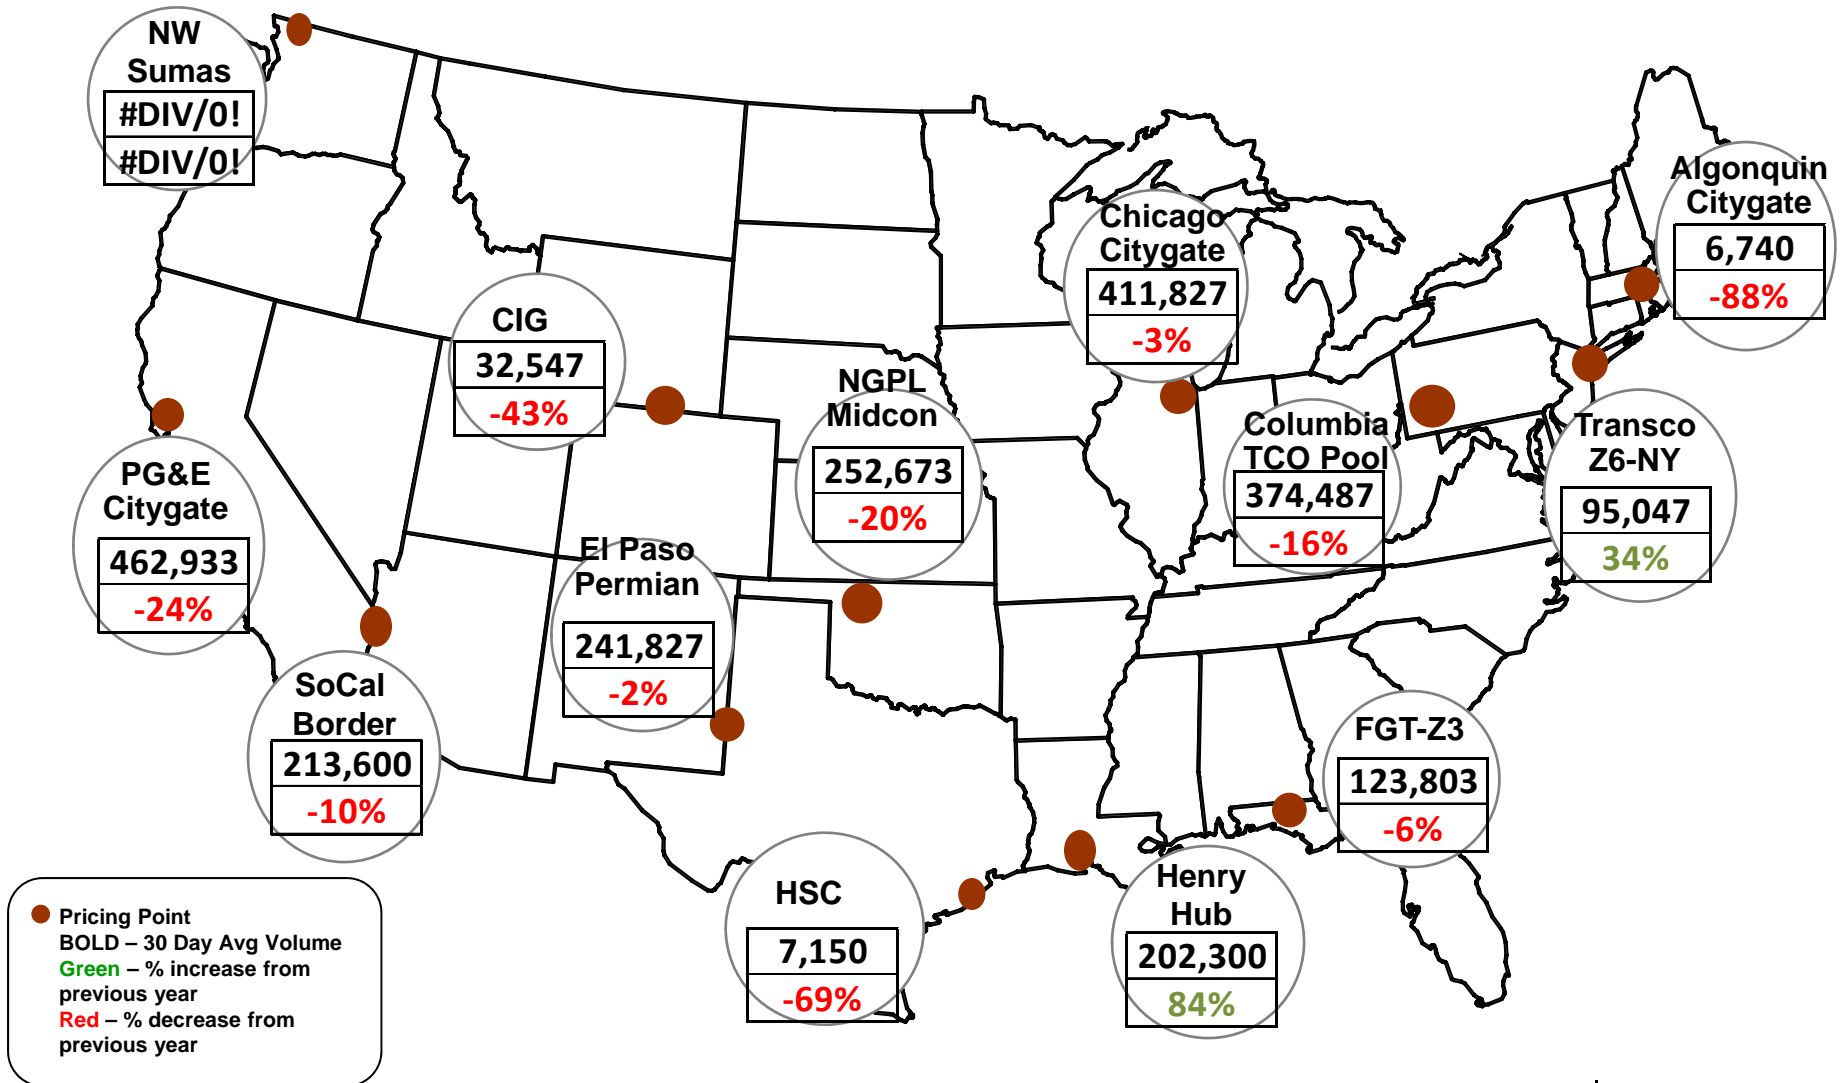

Federal Energy Regulatory Commission • Market Oversight • www.ferc.gov/oversight

Spot Natural Gas Trading Volumes 30 Day Average (MMBtus)

Source: ICE

Updated 5/24/2016