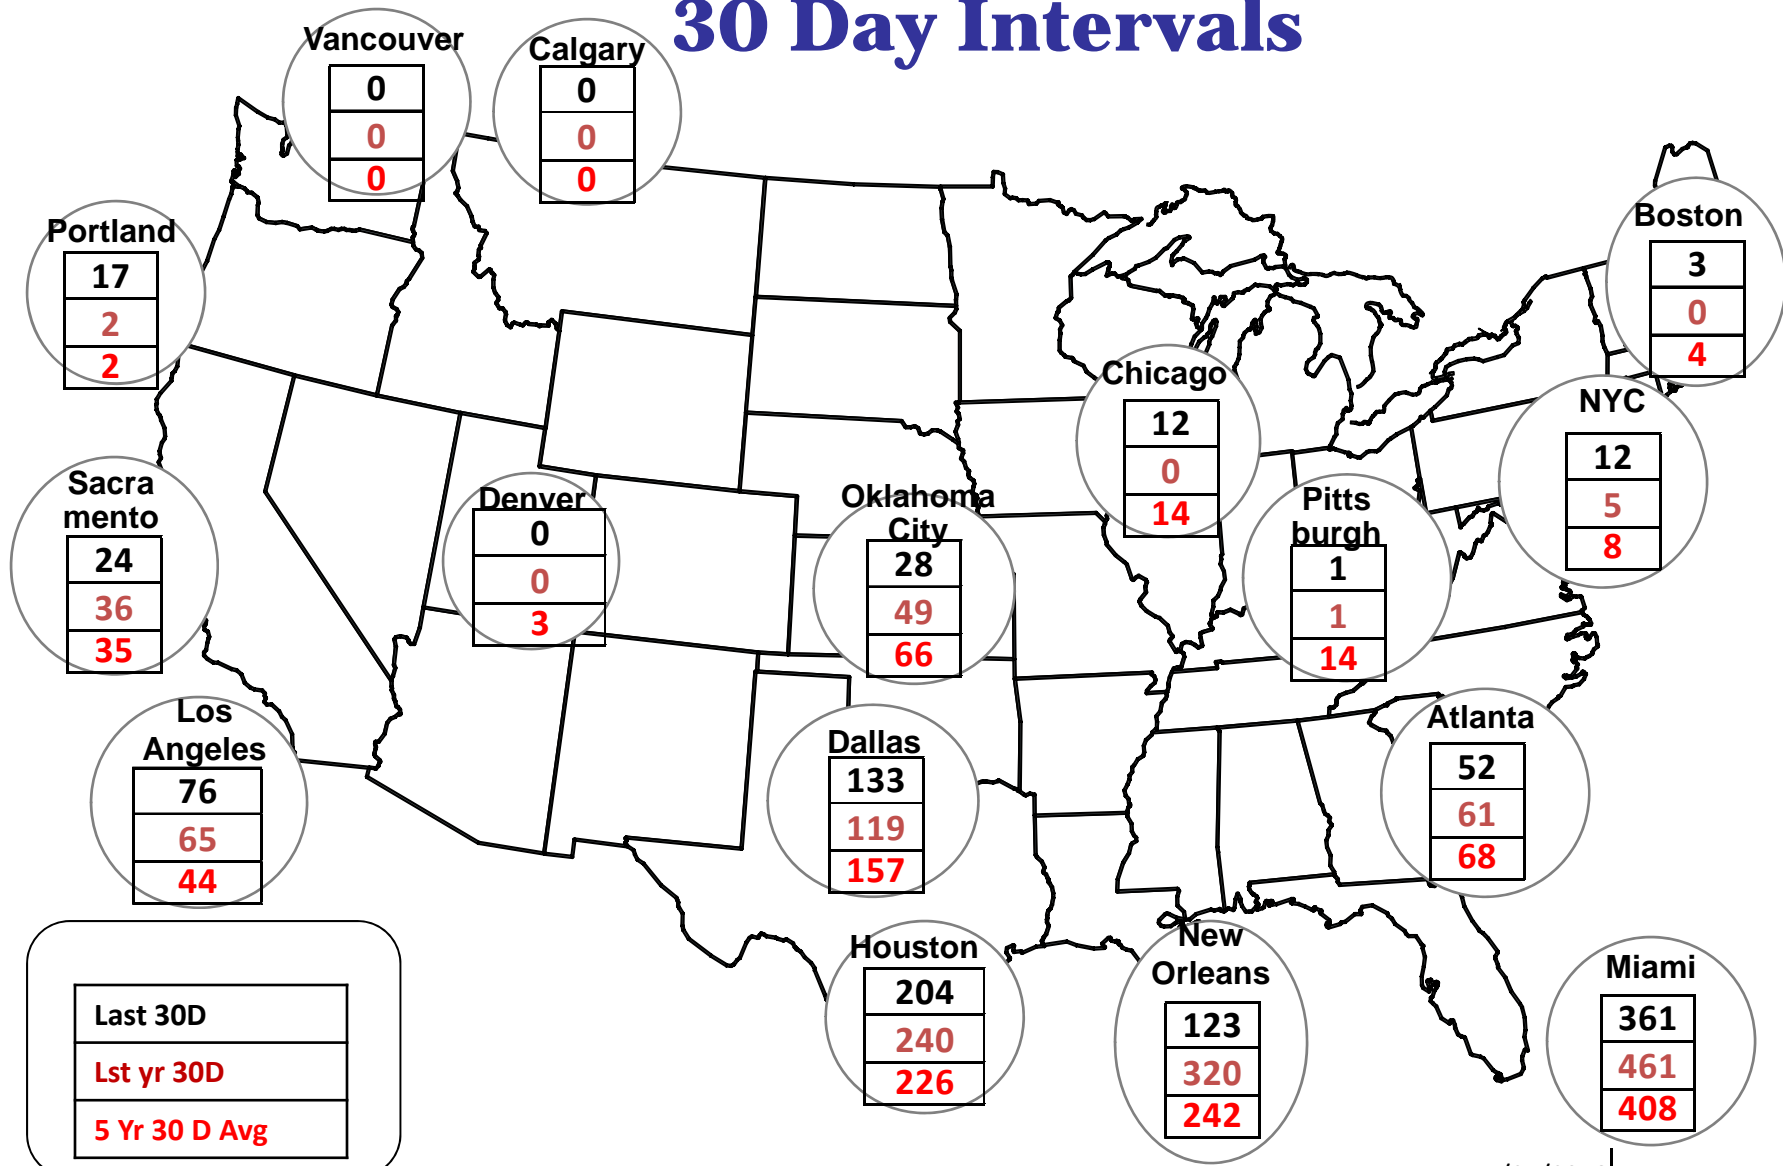

Cumulative HDDs by City 30 Day Intervals

● City Location

Last 30D
Lst yr 30D
5 Yr 30 D Avg

Source: Bloomberg Weather

Updated 5/24/2016

Cumulative CDDs by City 30 Day Intervals

Source: Bloomberg Weather

Updated 5/24/2016

Federal Energy Regulatory Commission • Market Oversight • www.ferc.gov/oversight

Spot Natural Gas Prices 30 Day Average (\$/MMBtu)

Source: ICE

Federal Energy Regulatory Commission • Market Oversight • www.ferc.gov/oversight