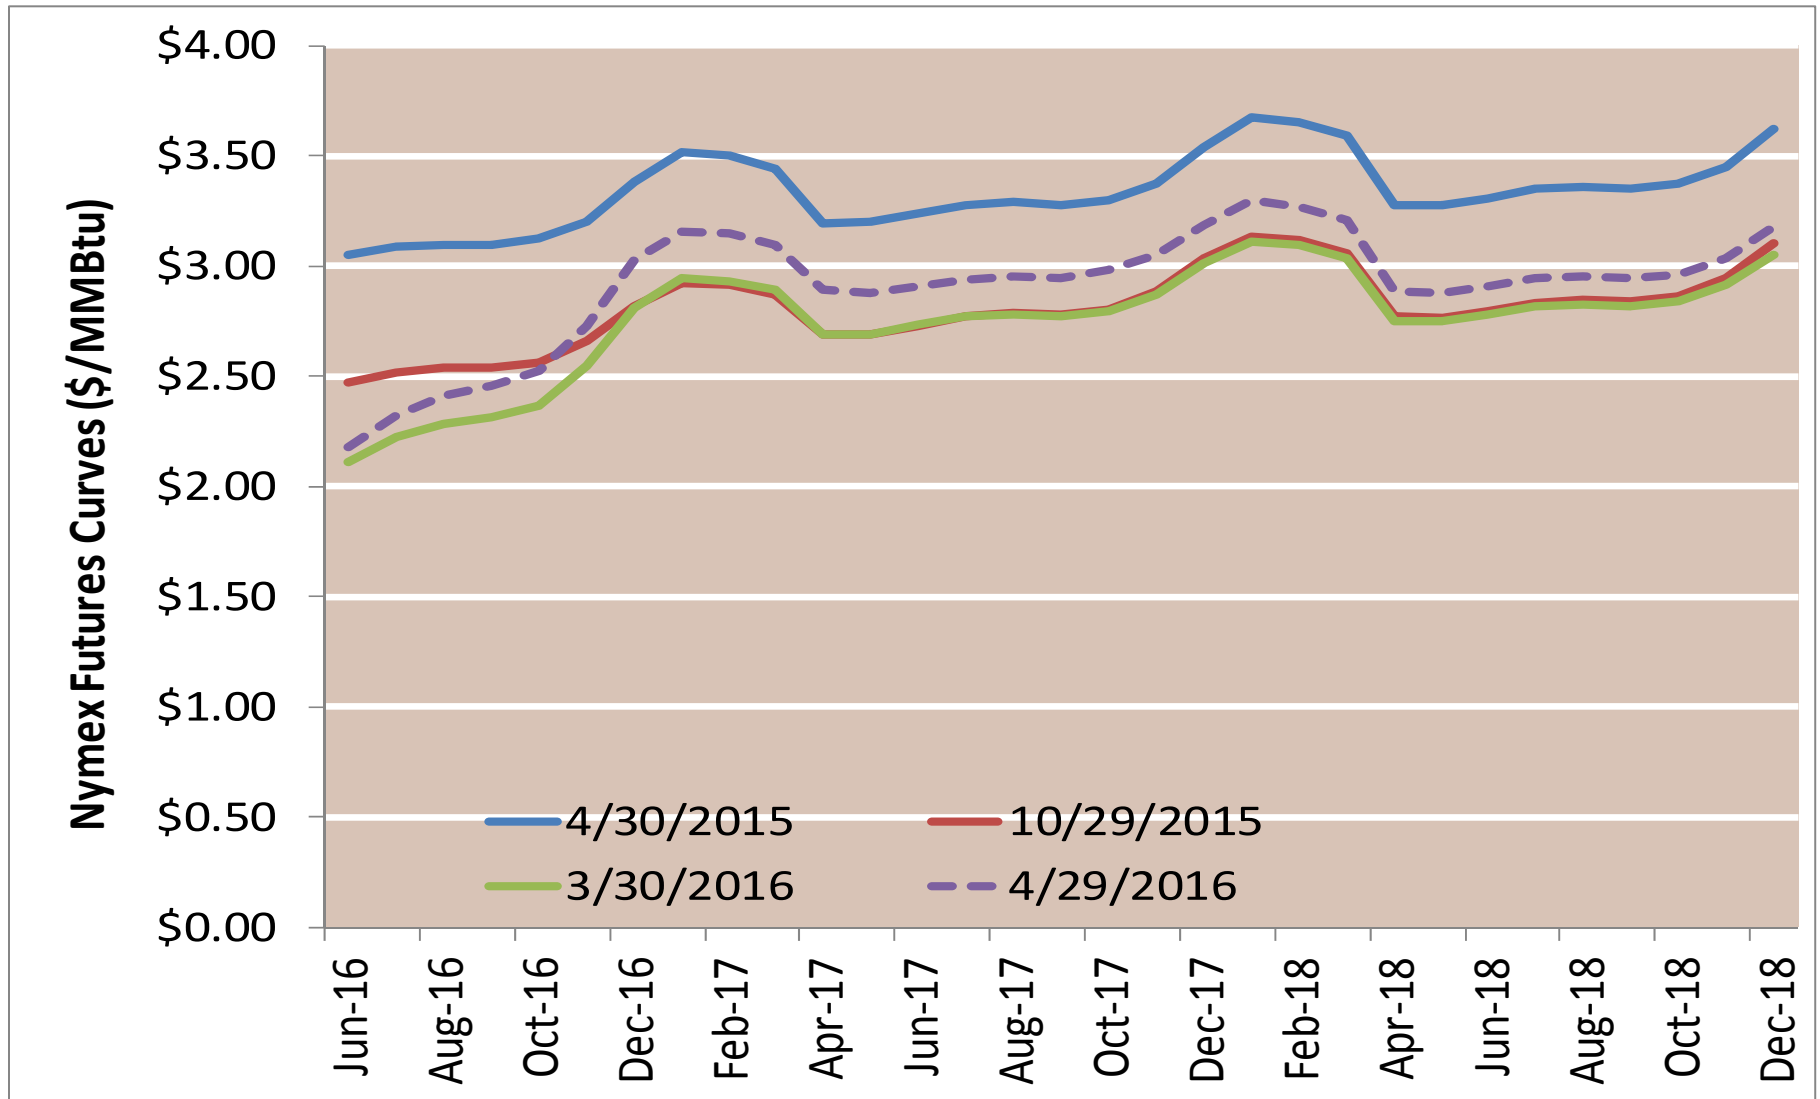

Cumulative HDDs by City 30 Day Intervals

● City Location

Last 30D
Lst yr 30D
5 Yr 30 D Avg

Source: Bloomberg Weather

Updated 5/24/2016

Cumulative CDDs by City 30 Day Intervals

Source: Bloomberg Weather

Updated 5/24/2016

Federal Energy Regulatory Commission • Market Oversight • www.ferc.gov/oversight

Spot Natural Gas Prices 30 Day Average (\$/MMBtu)

Source: ICE

Federal Energy Regulatory Commission • Market Oversight • www.ferc.gov/oversight

Spot Natural Gas Trading Volumes 30 Day Average (MMBtus)

Source: ICE

Updated 5/24/2016

Gas vs Coal

Nymex Futures Curves

Brent vs WTI

Nymex Settlement

Natural Gas Liquids (NGLs) Prices