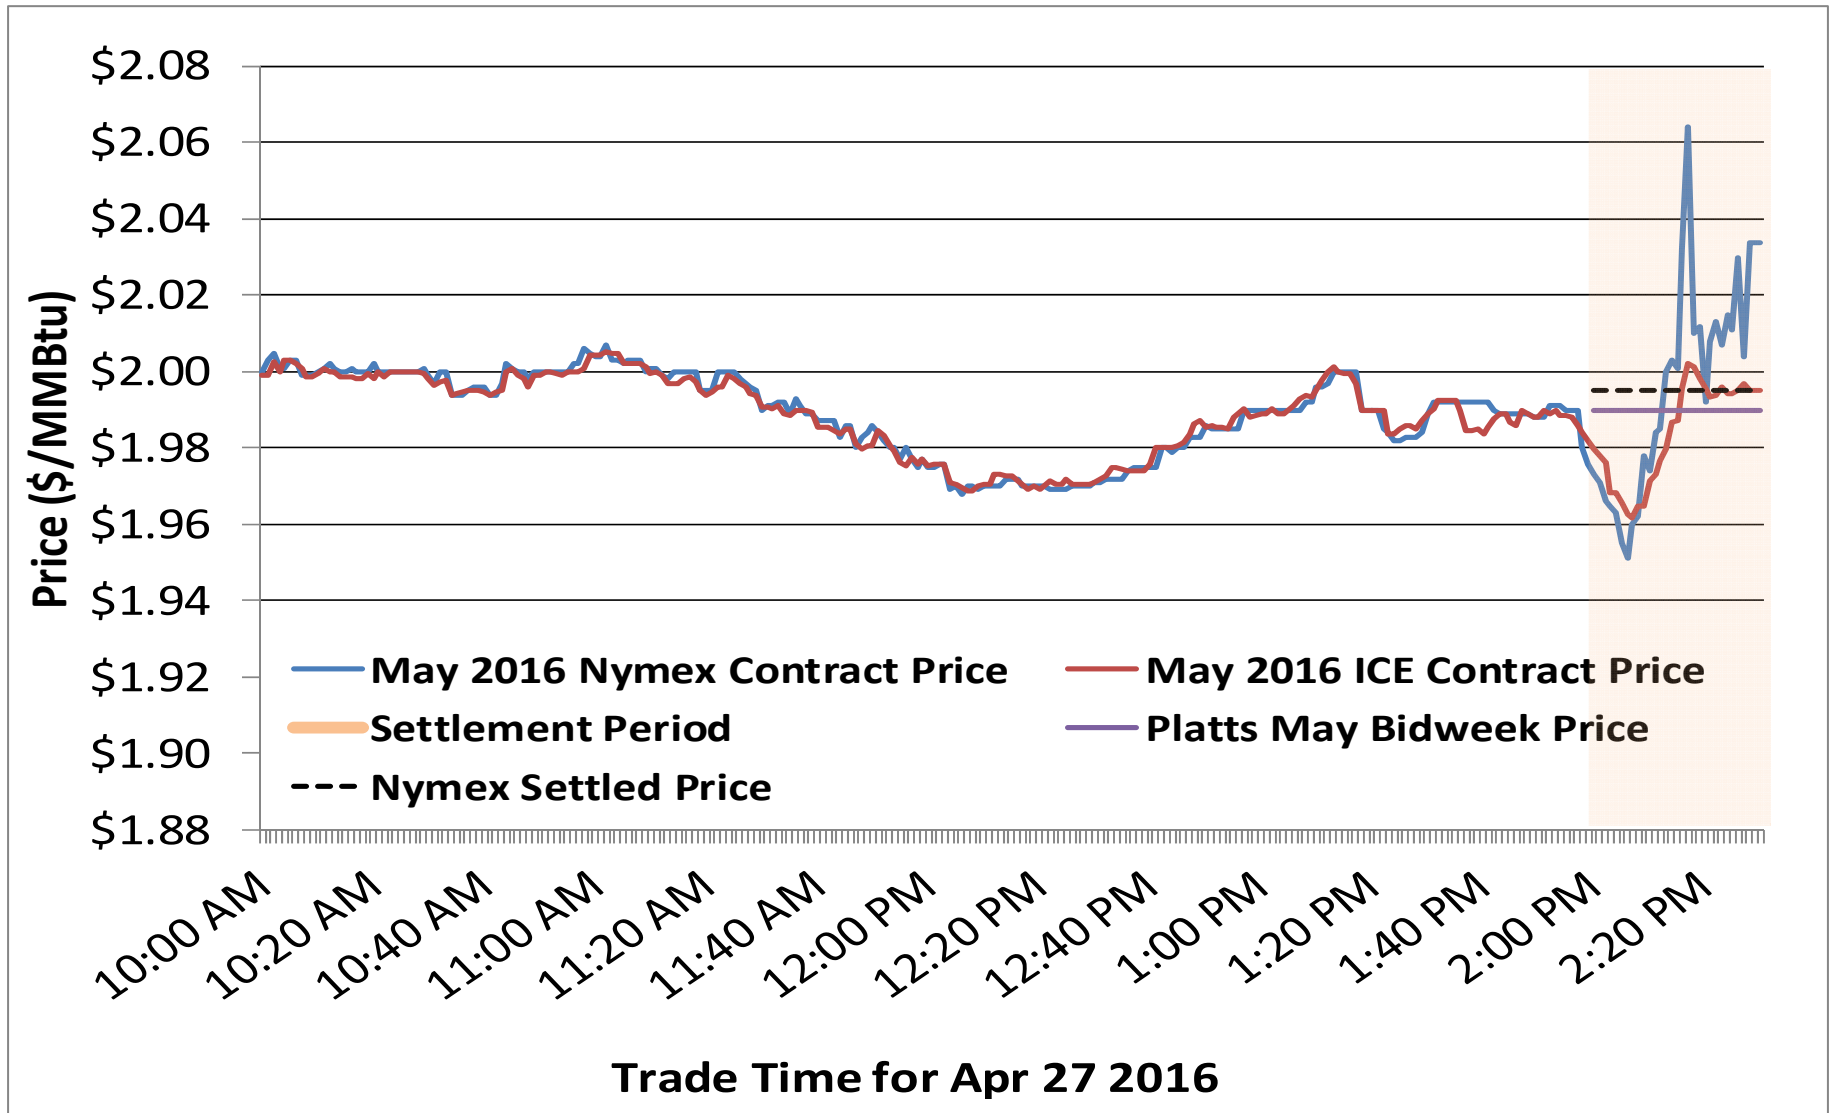

Federal Energy Regulatory Commission • Market Oversight • www.ferc.gov/oversight

Spot Natural Gas Prices 30 Day Average (\$/MMBtu)

Source: ICE

Federal Energy Regulatory Commission • Market Oversight • www.ferc.gov/oversight

Spot Natural Gas Trading Volumes 30 Day Average (MMBtus)

Source: ICE

Updated 5/24/2016

Gas vs Coal

Nymex Futures Curves

Brent vs WTI

Nymex Settlement

Natural Gas Liquids (NGLs) Prices