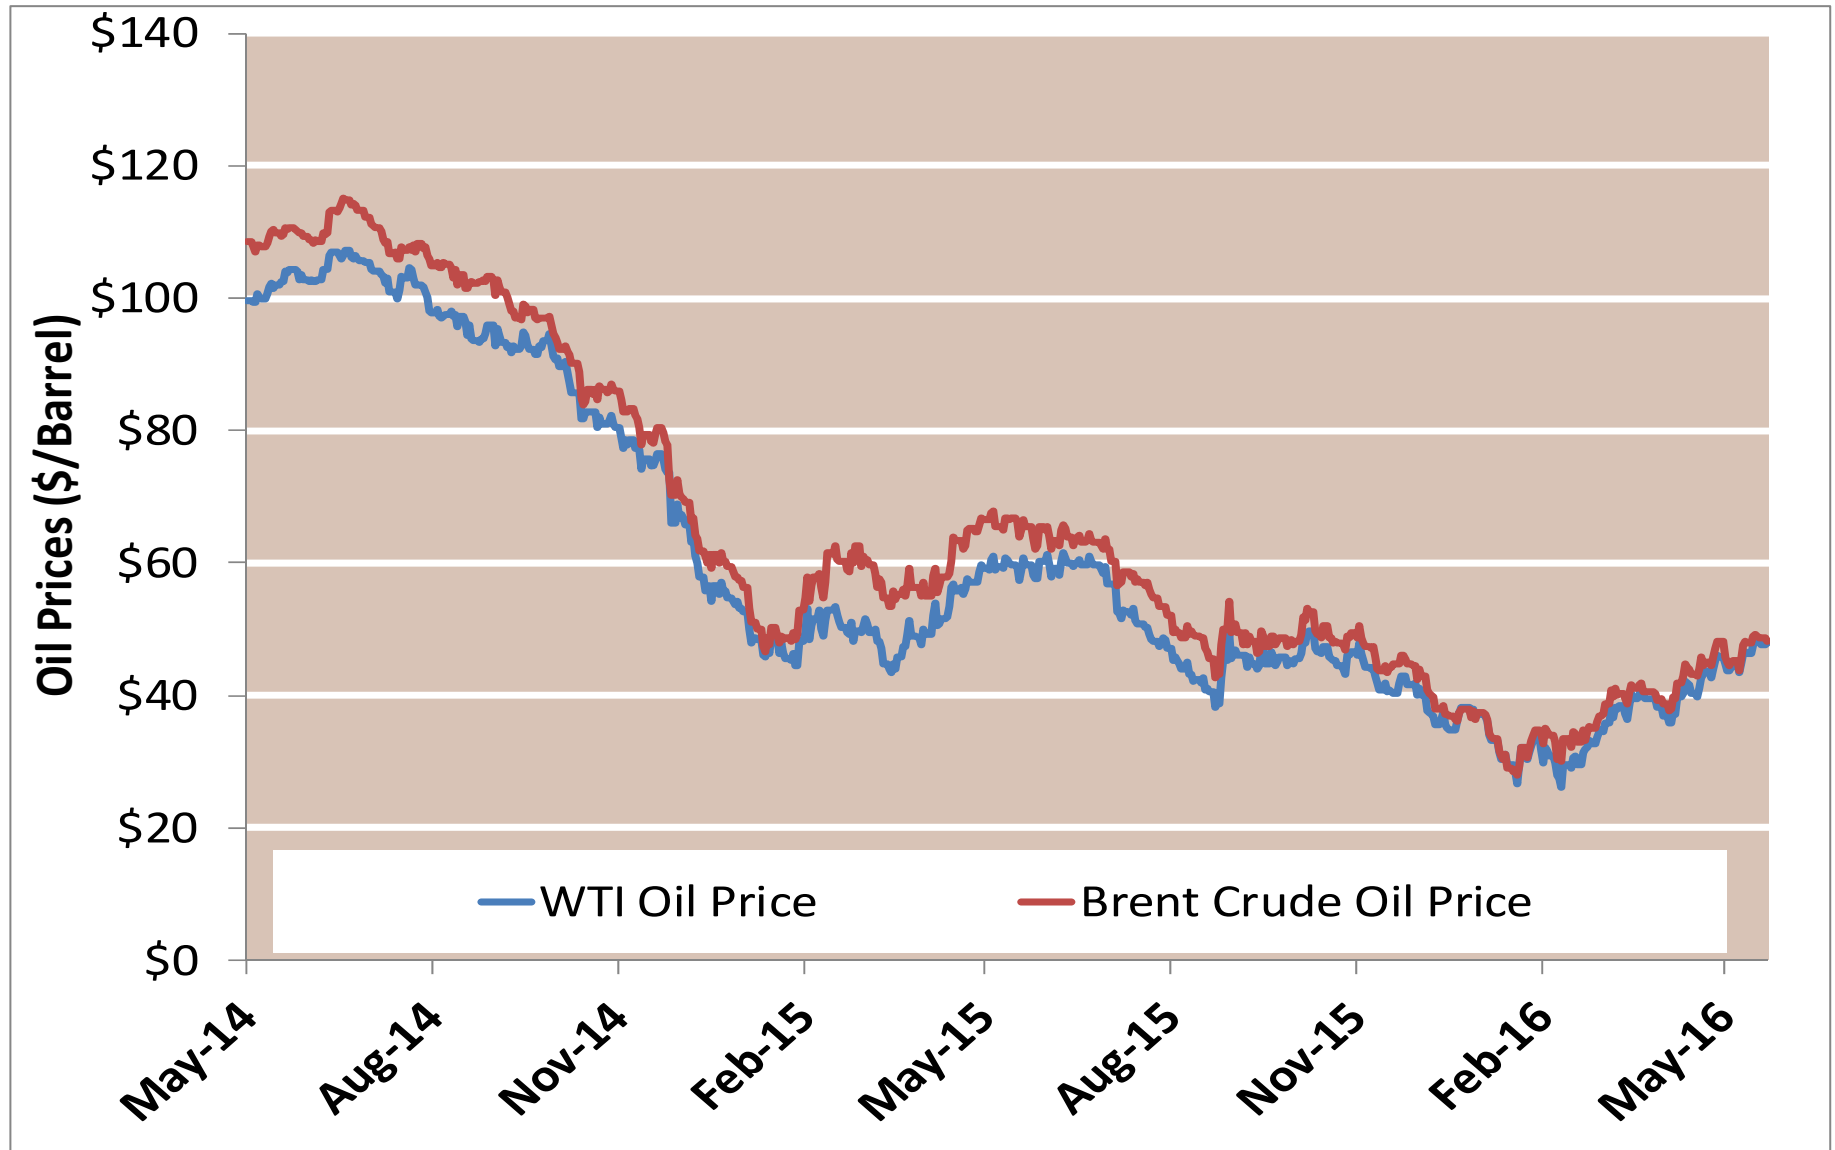

Federal Energy Regulatory Commission • Market Oversight • www.ferc.gov/oversight

Spot Natural Gas Prices 30 Day Average (\$/MMBtu)

Source: ICE

Federal Energy Regulatory Commission • Market Oversight • www.ferc.gov/oversight

Spot Natural Gas Trading Volumes 30 Day Average (MMBtus)

Source: ICE

Updated 5/24/2016

Gas vs Coal

Nymex Futures Curves

Brent vs WTI

Nymex Settlement

Natural Gas Liquids (NGLs) Prices