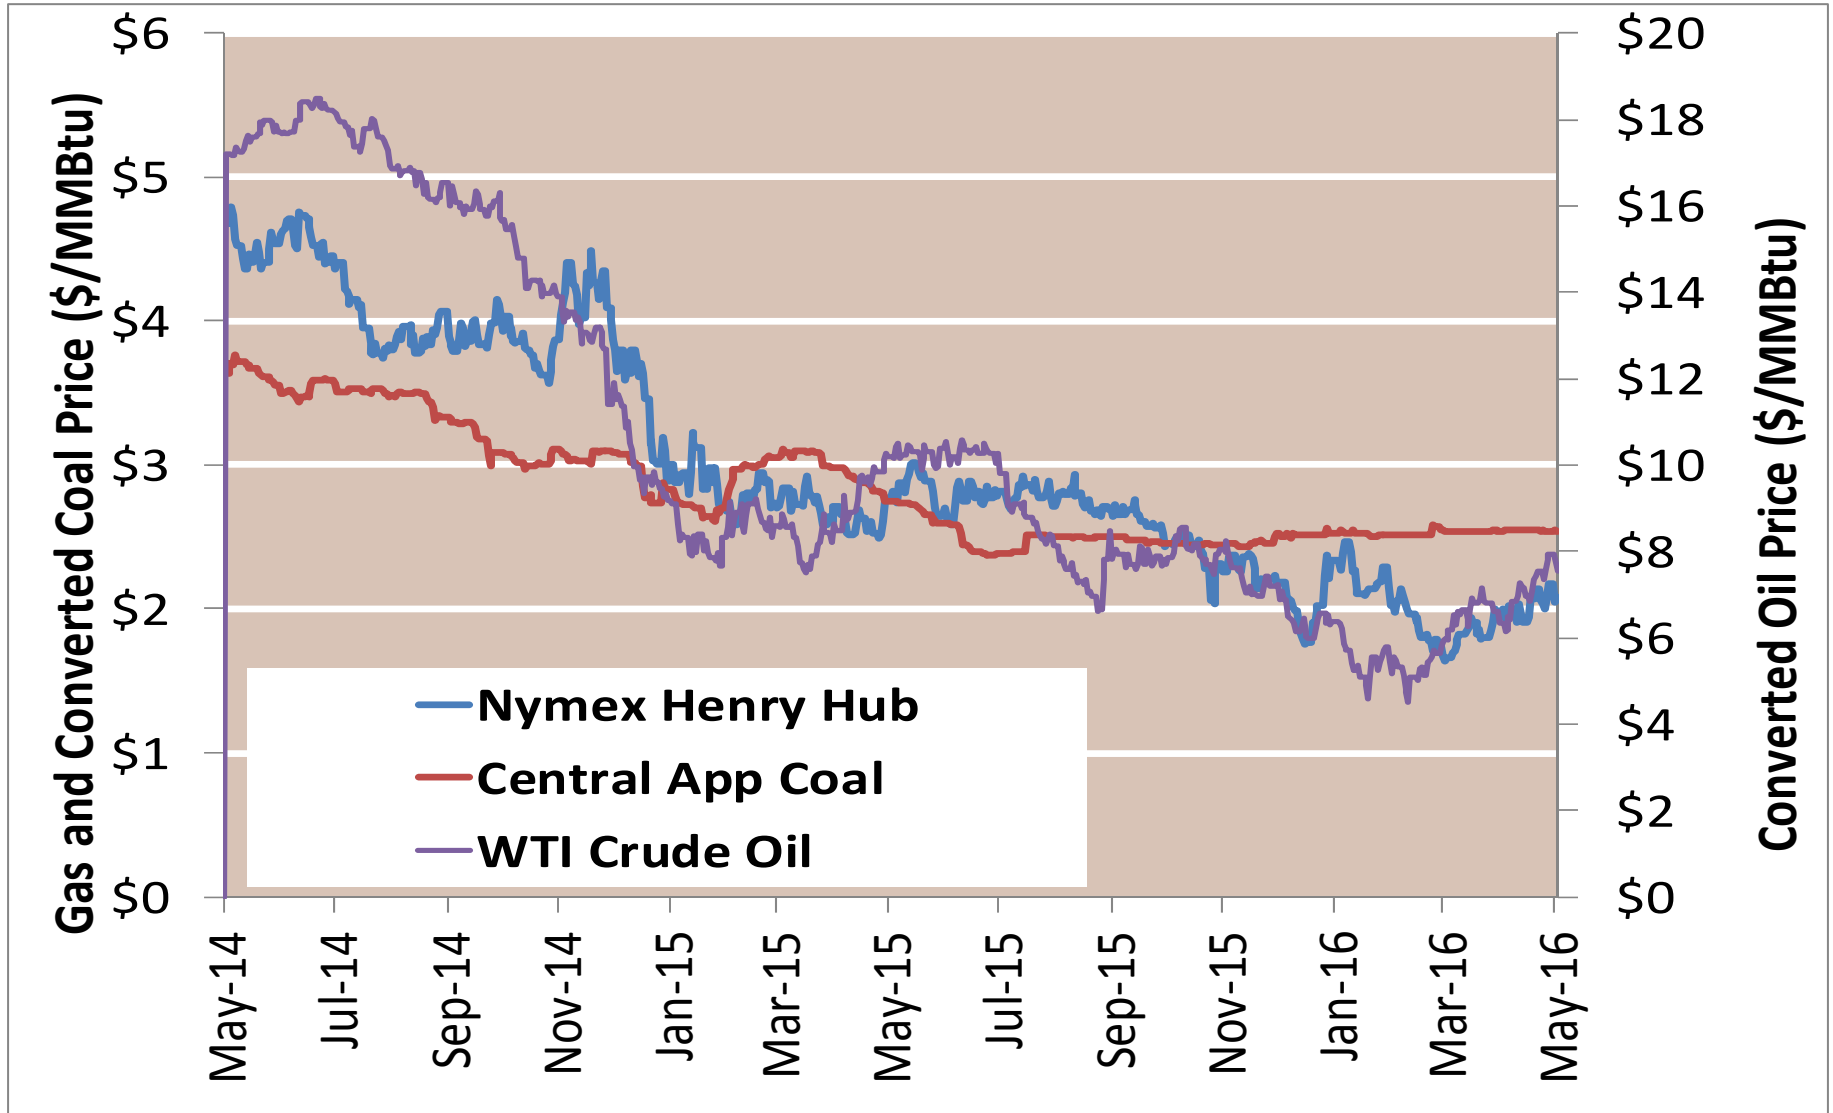

Federal Energy Regulatory Commission • Market Oversight • www.ferc.gov/oversight

Spot Natural Gas Prices 30 Day Average (\$/MMBtu)

Source: ICE

Federal Energy Regulatory Commission • Market Oversight • www.ferc.gov/oversight

Spot Natural Gas Trading Volumes 30 Day Average (MMBtus)

Source: ICE

Updated 5/24/2016

Gas vs Coal

Nymex Futures Curves

Brent vs WTI

Nymex Settlement

Natural Gas Liquids (NGLs) Prices