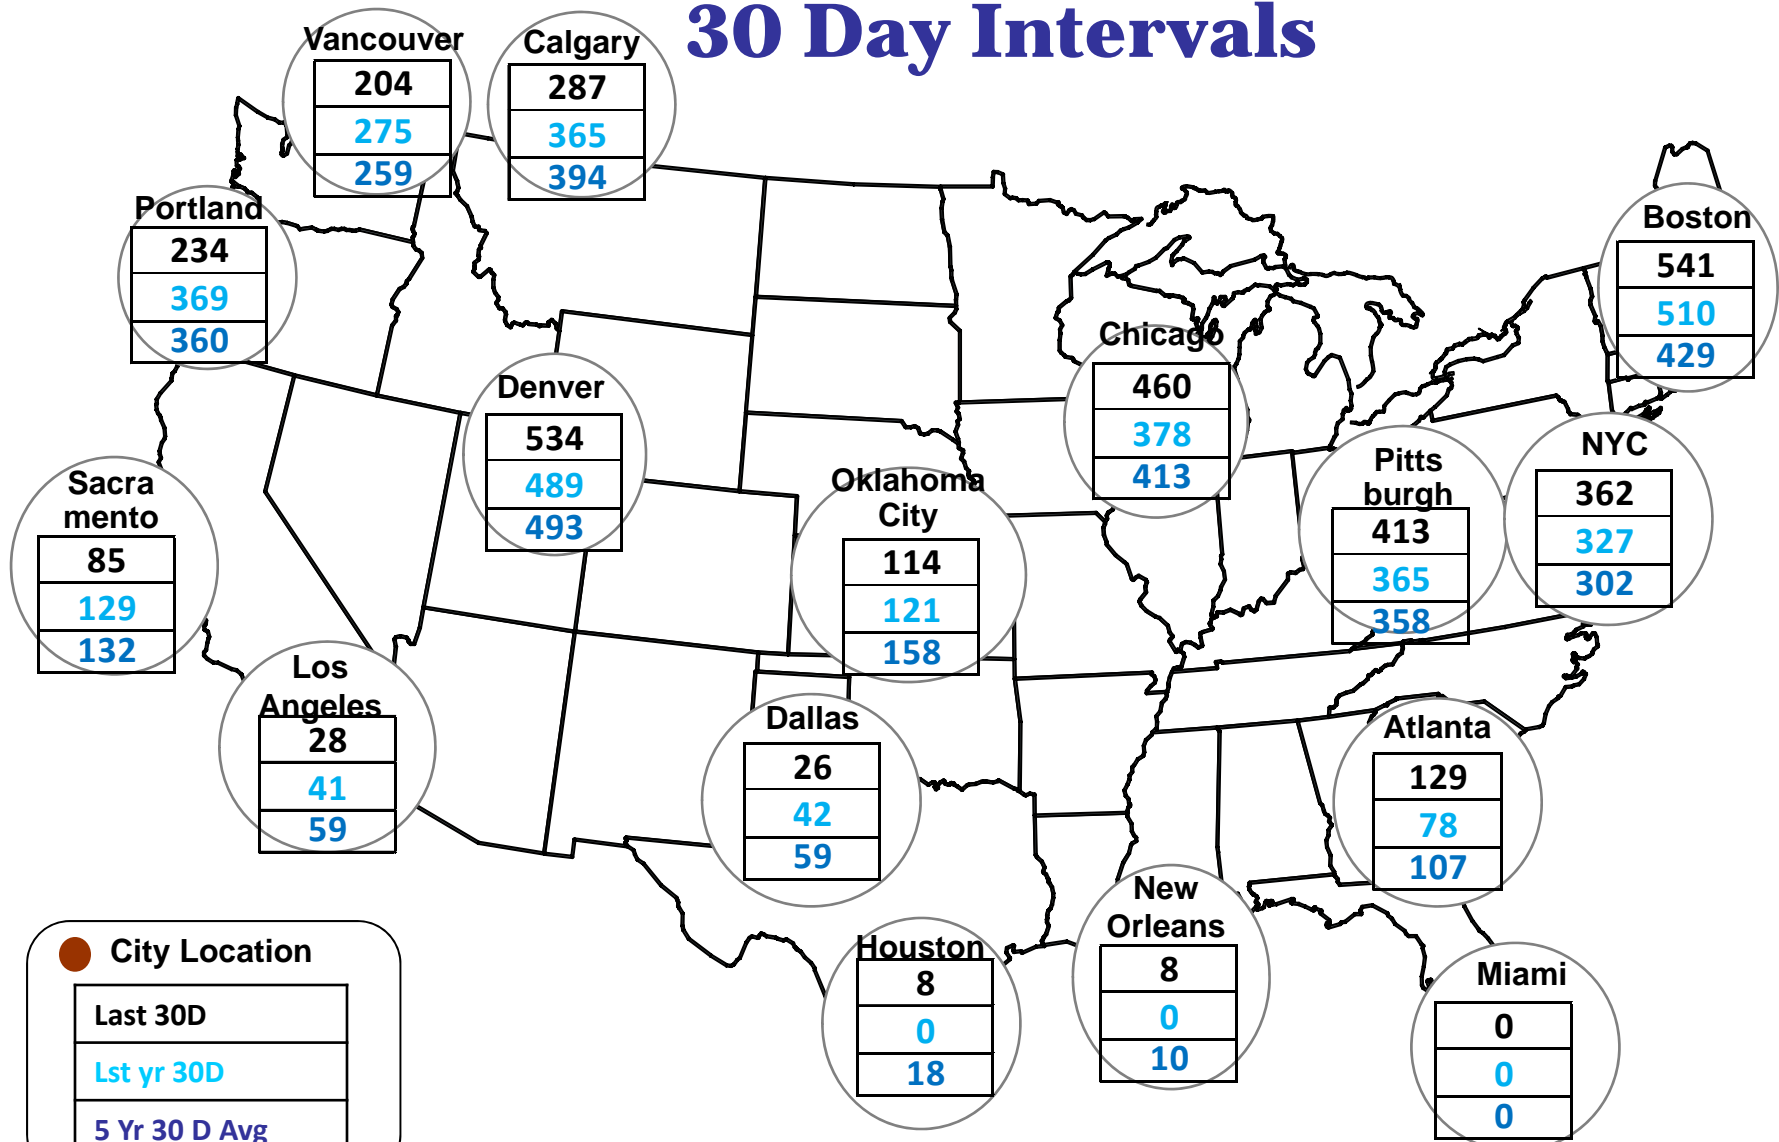

Cumulative HDDs by City 30 Day Intervals

● City Location

Last 30D
Lst yr 30D
5 Yr 30 D Avg

Source: Bloomberg Weather

Updated 5/24/2016

Cumulative CDDs by City 30 Day Intervals

Source: Bloomberg Weather

Updated 5/24/2016