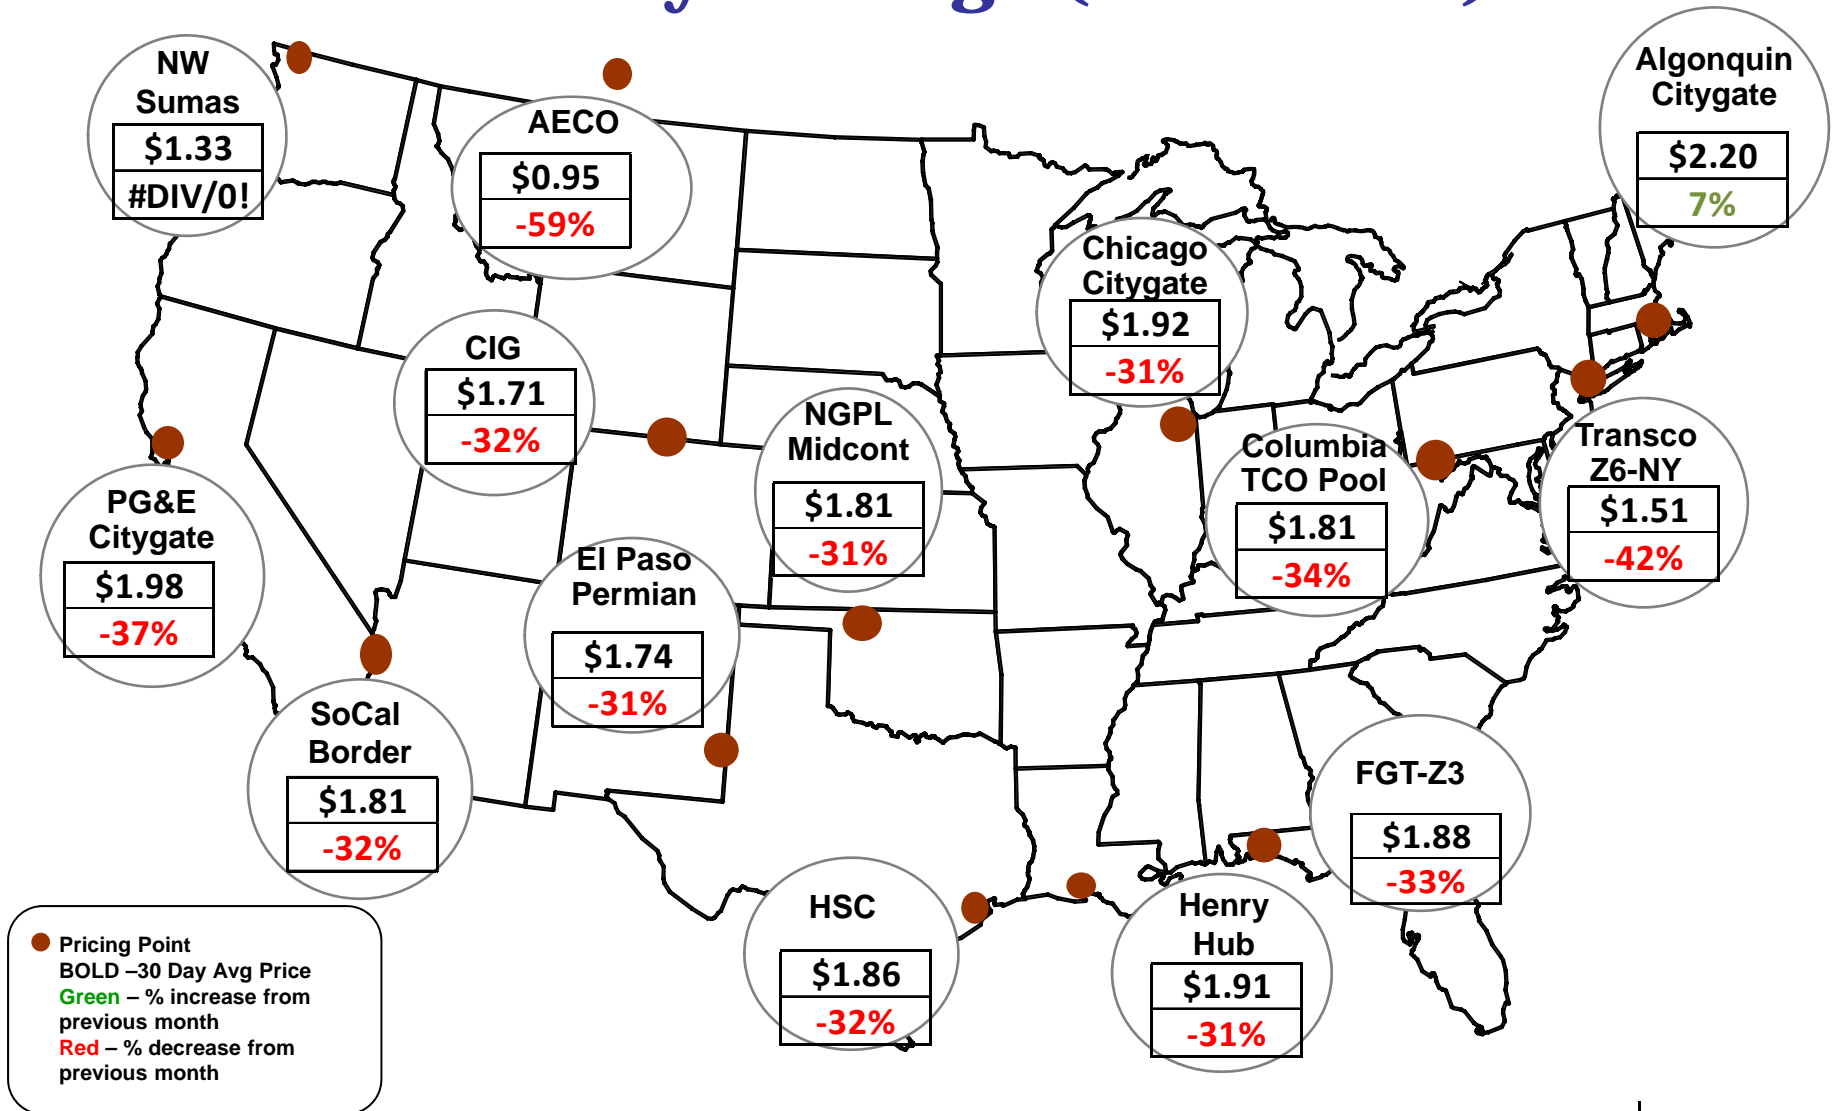

Cumulative HDDs by City 30 Day Intervals

● City Location

Last 30D
Lst yr 30D
5 Yr 30 D Avg

Source: Bloomberg Weather

Updated 5/24/2016

Cumulative CDDs by City 30 Day Intervals

Source: Bloomberg Weather

Updated 5/24/2016

Federal Energy Regulatory Commission • Market Oversight • www.ferc.gov/oversight

Spot Natural Gas Prices 30 Day Average (\$/MMBtu)

Source: ICE

Federal Energy Regulatory Commission • Market Oversight • www.ferc.gov/oversight