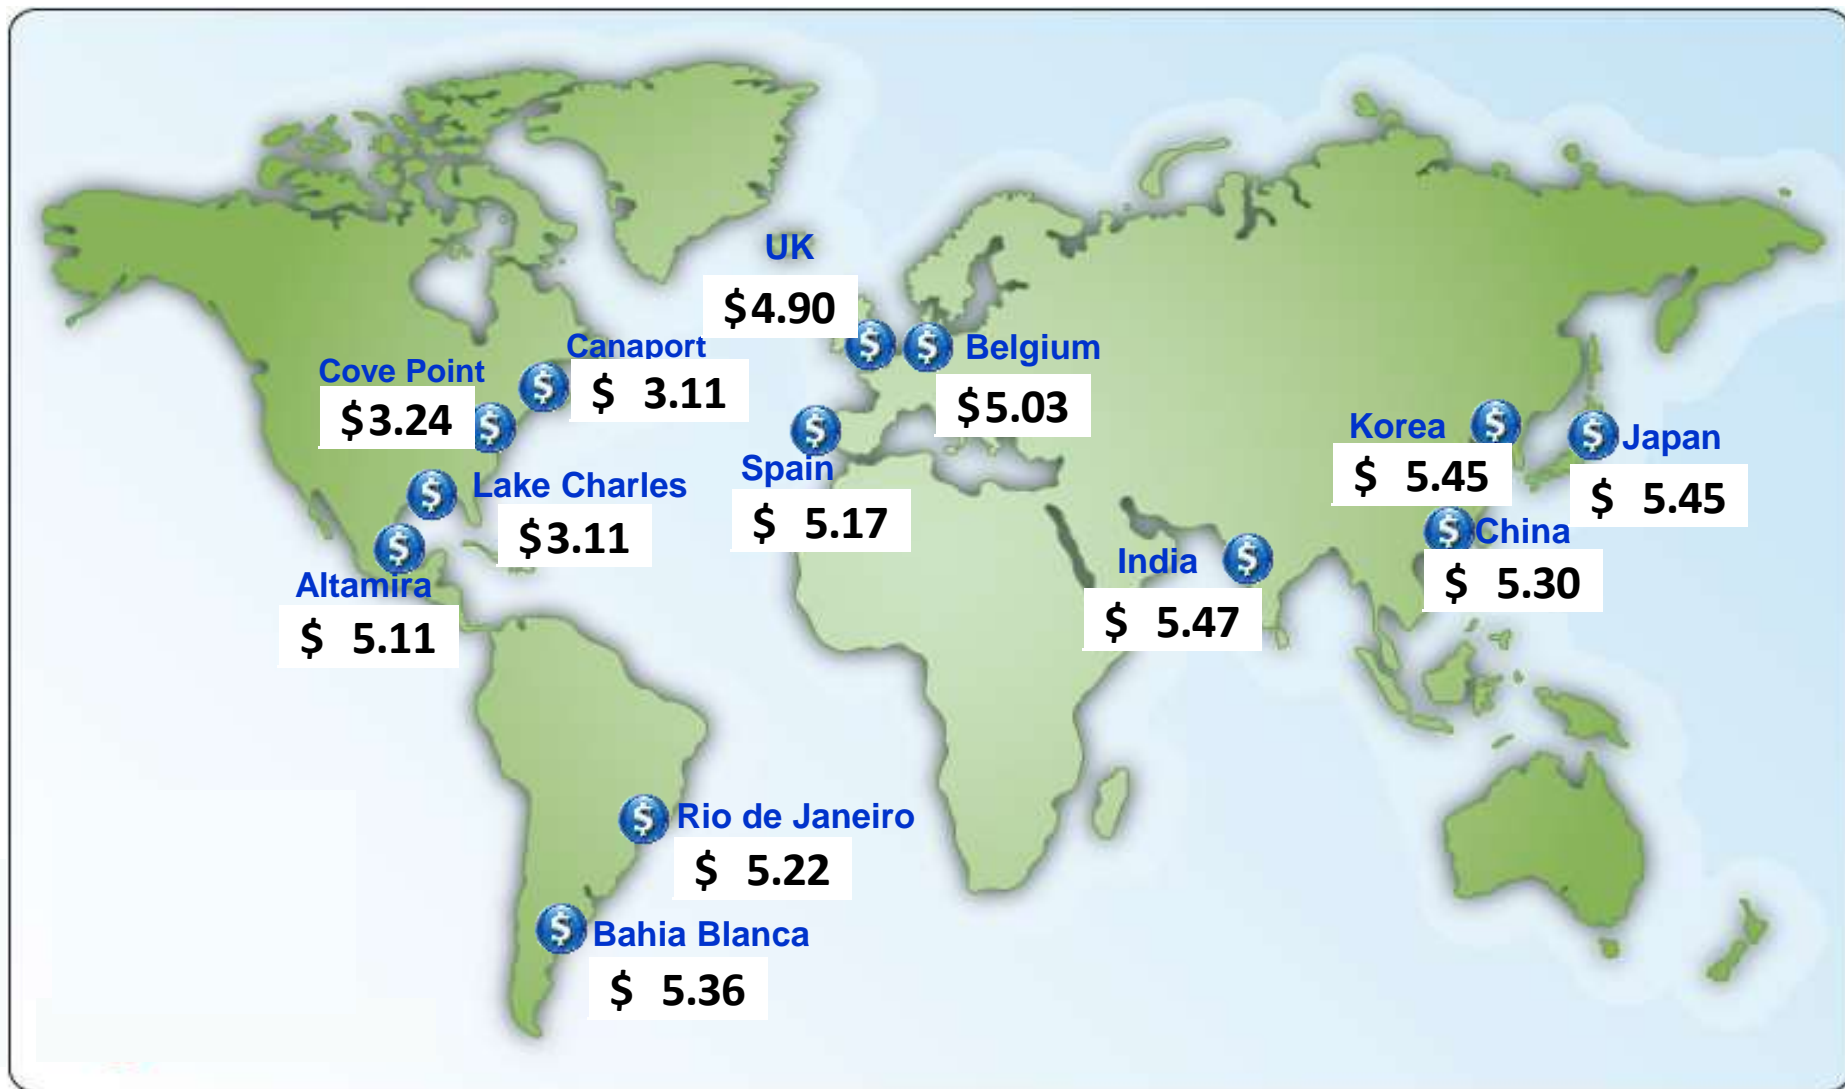

World LNG Estimated Landed Prices: Apr-17

Source: Waterborne Energy, Inc. Data in \$US/MMBtu. Landed prices are based on a netback calculation.

Note: Includes information and Data supplied by IHS Global Inc. and its affiliates ("IHS"); Copyright (publication year) all rights reserved. Prices are the monthly average of the weekly landed prices for the listed month.