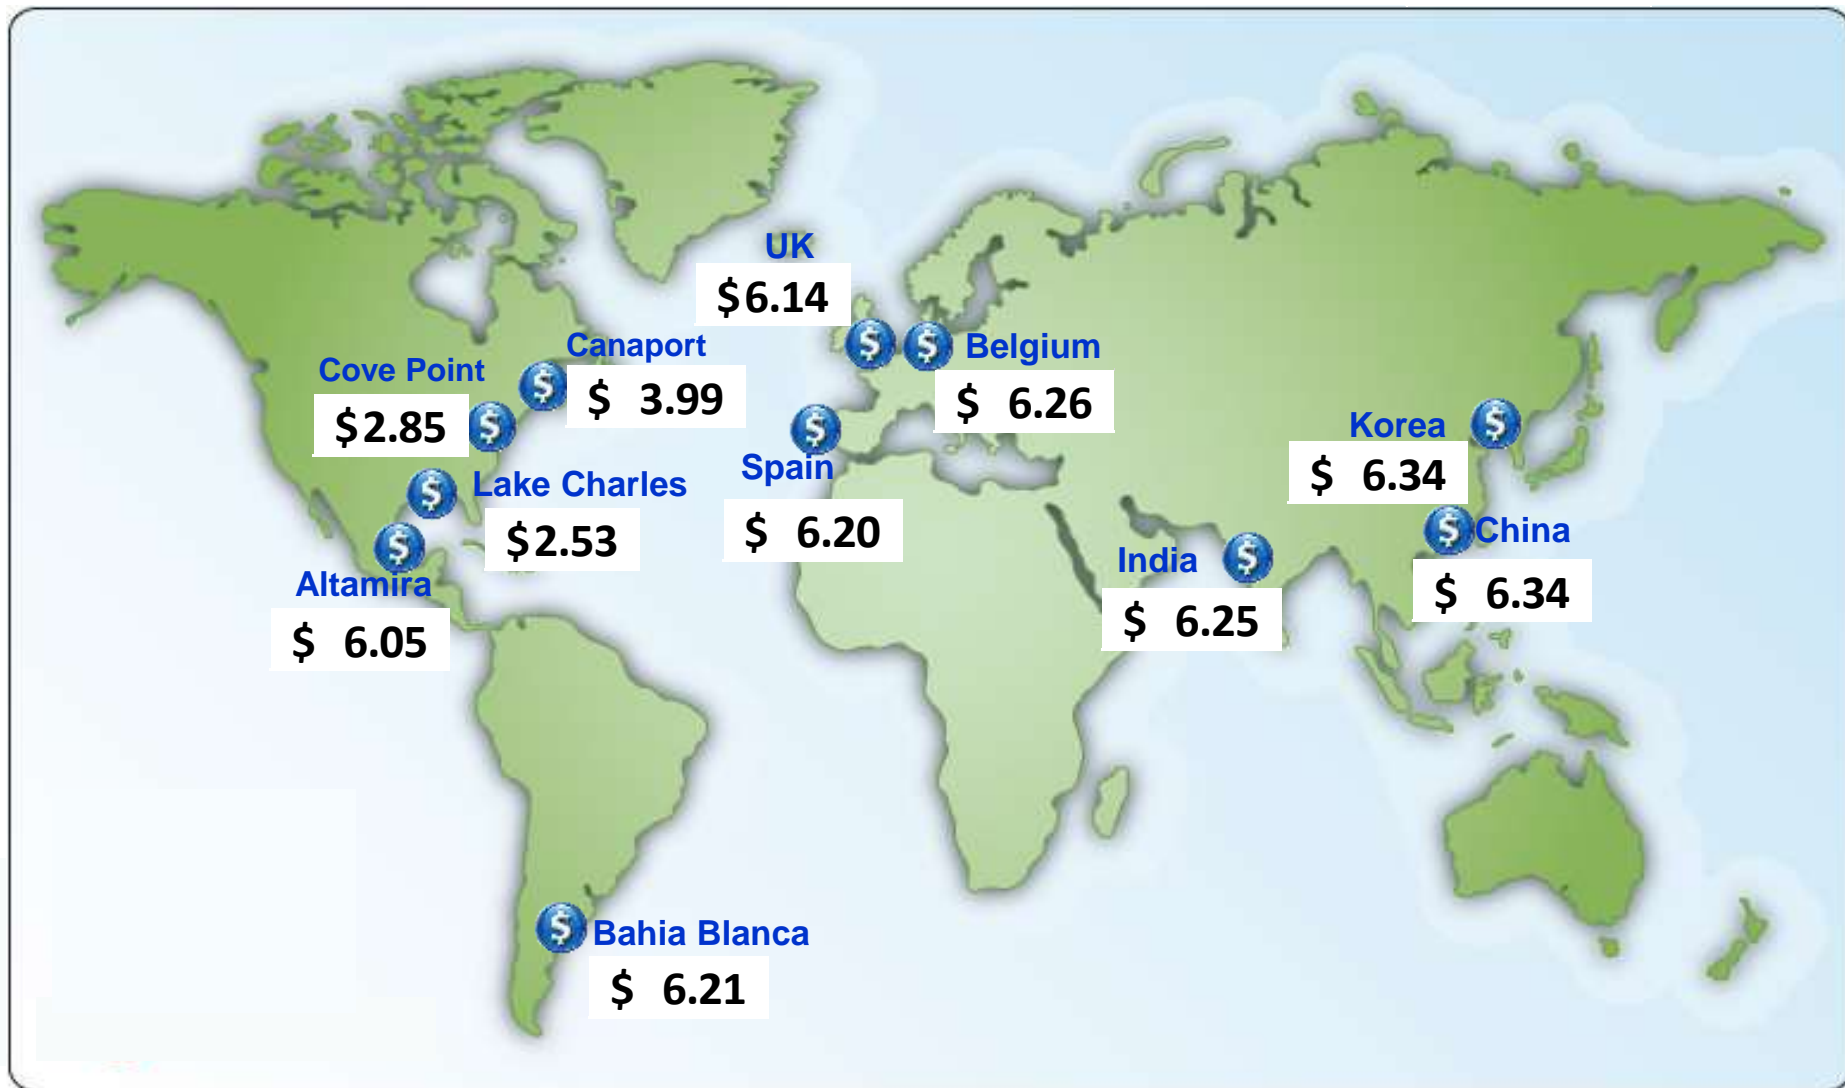

World LNG Estimated Landed Prices: Feb-19

Source: Waterborne Energy, Inc. Data in \$US/MMBtu.

Note: Includes information and Data supplied by IHS Global Inc. and its affiliates ("IHS"); Copyright (publication year) all rights reserved. Prices are the monthly average of the weekly landed prices for the listed month. Landed prices are based on a netback calculation.