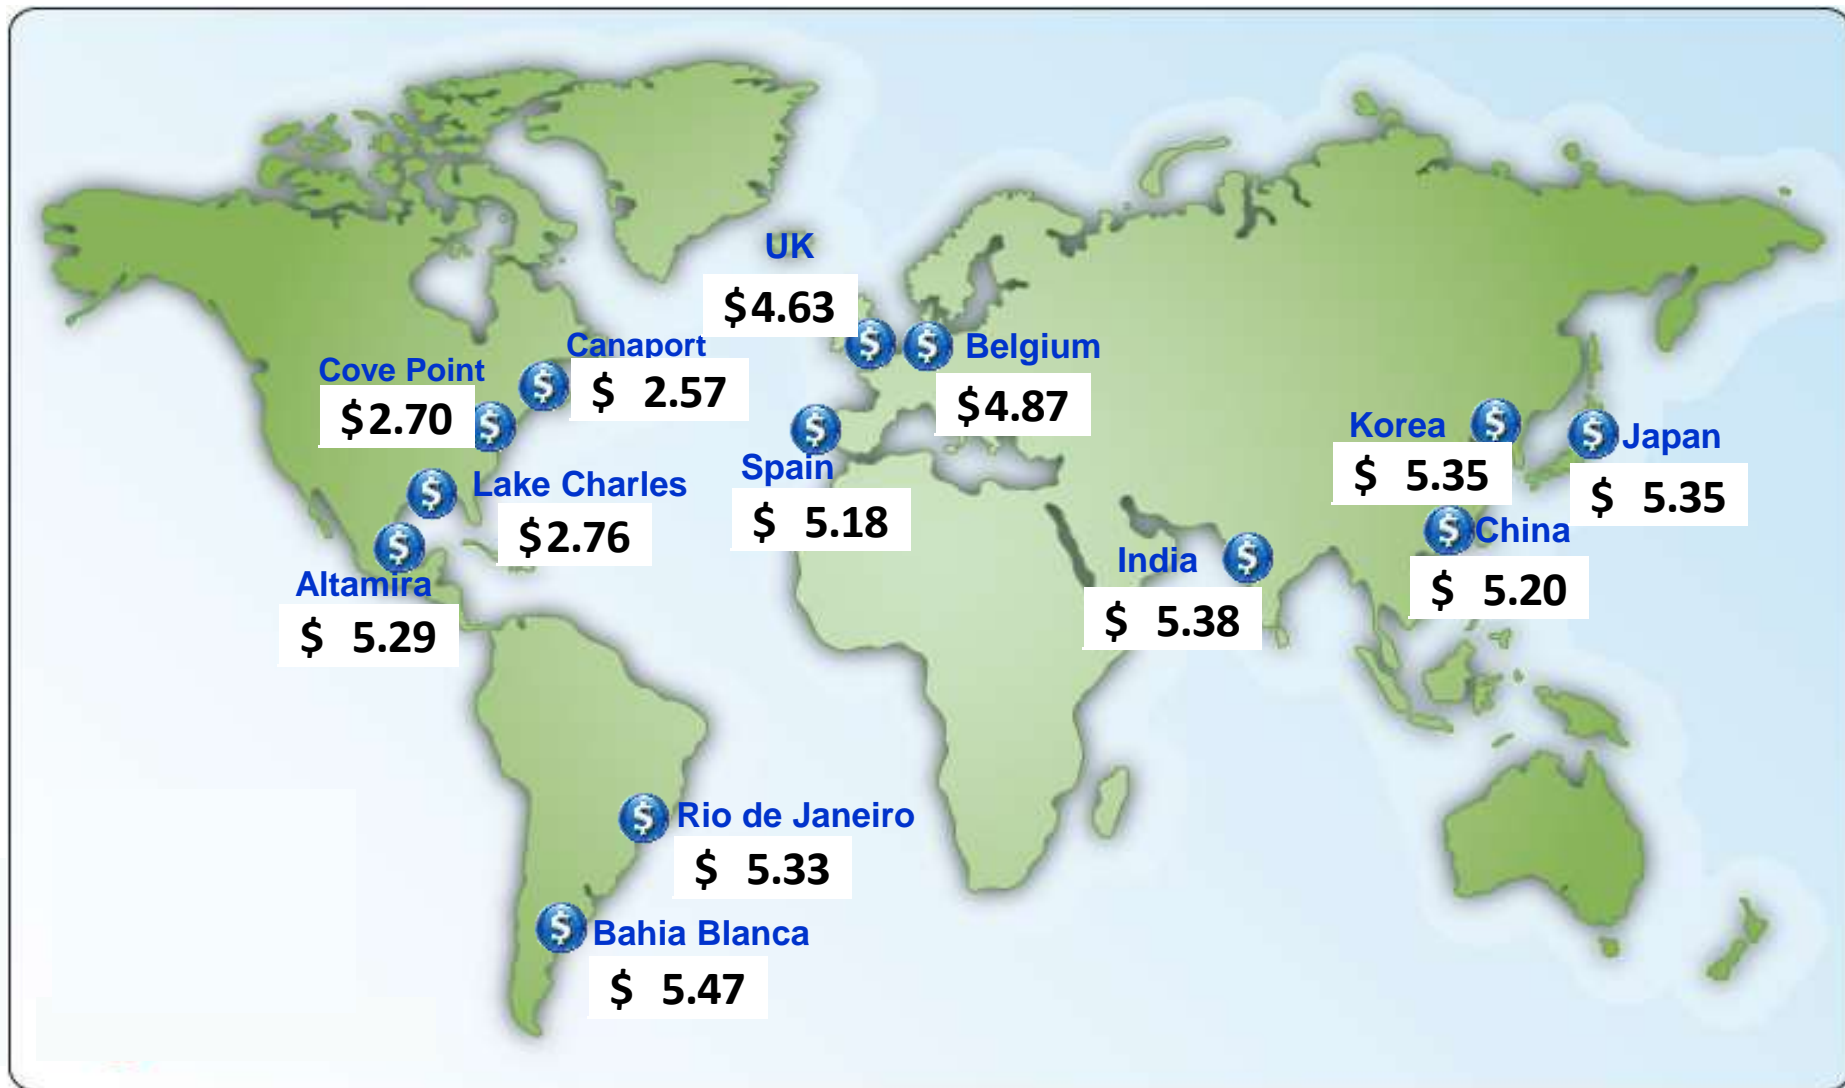

World LNG Estimated Landed Prices: Jul-17

Source: Waterborne Energy, Inc. Data in \$US/MMBtu.

Note: Includes information and Data supplied by IHS Global Inc. and its affiliates ("IHS"); Copyright (publication year) all rights reserved. Prices are the monthly average of the weekly landed prices for the listed month. Landed prices are based on a netback calculation.