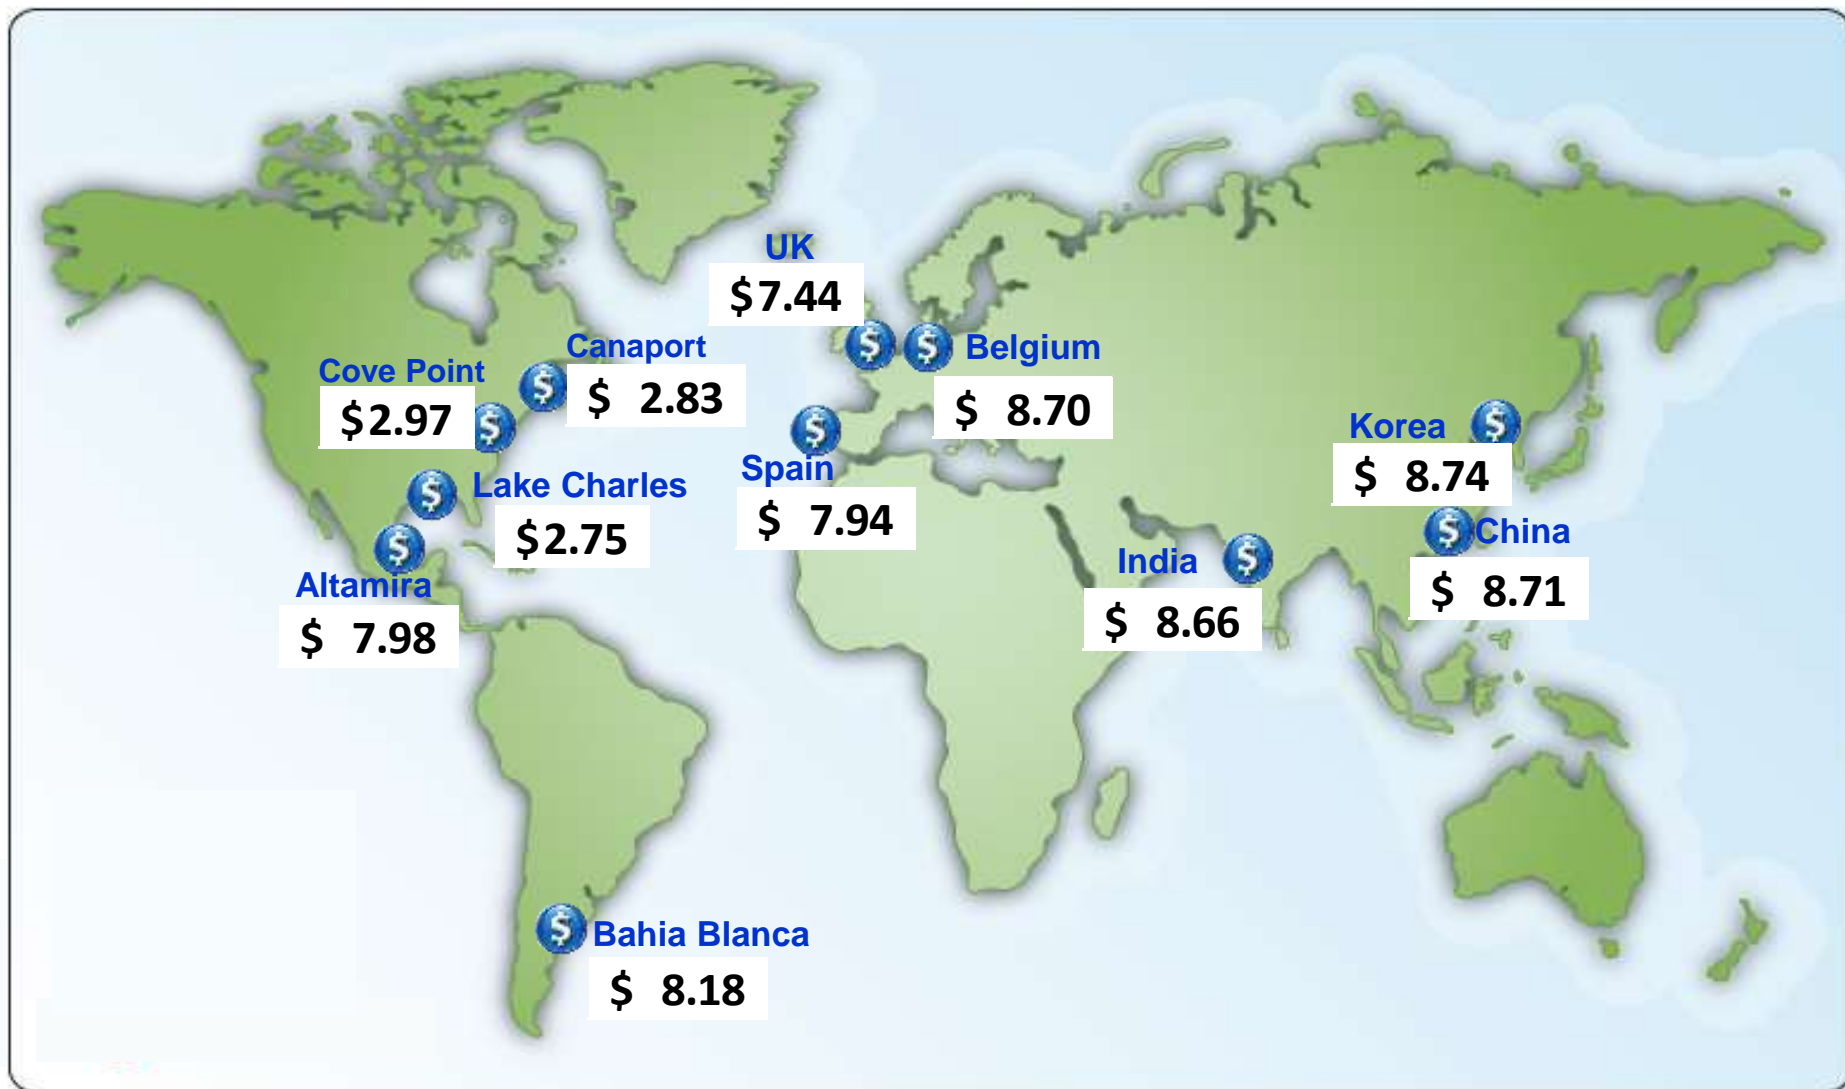

## World LNG Estimated Landed Prices: May-18

Source: Waterborne Energy, Inc. Data in \$US/MMBtu.

Note: Includes information and Data supplied by IHS Global Inc. and its affiliates ("IHS"); Copyright (publication year) all rights reserved. Prices are the monthly average of the weekly landed prices for the listed month. Landed prices are based on a netback calculation.