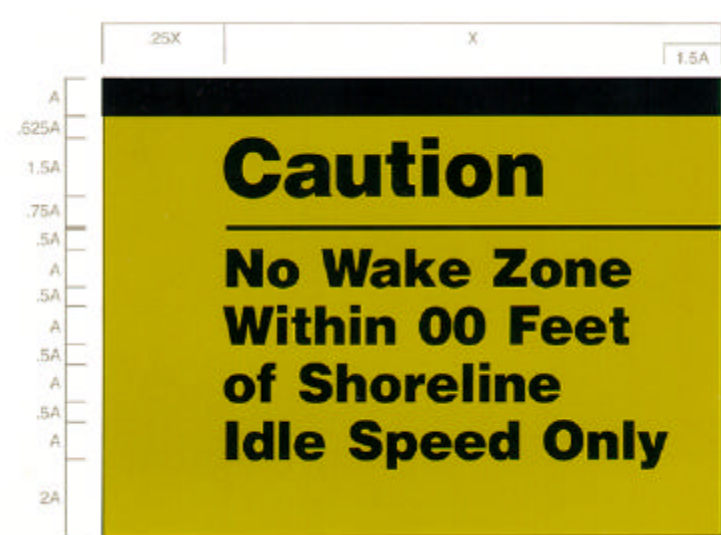

B-21

**SIGN:**

Boat Ramp Loading and Unloading Only No Wake Zone Idle Speed Only 00 Horsepower Maximum No Swimming or Wading

**COMMENT:**

Good sign for boat ramp entrance. Identifies both acceptable and prohibited activities in addition to limitations. Notes on left and top of sign show proportion/scaling design information according to USACE guidelines (see appendix A).

**RECOMMENDATION:**

None.

B-22

**SIGN:**

Caution No Wake Zone Within 00 Feet of Shoreline Idle Speed Only

**COMMENT:**

Coloration conforms to USACE standard. Identifies prohibited activities in addition to limitations. Notes on left and top of sign show proportion/scaling design information according to USACE guidelines (see appendix A).