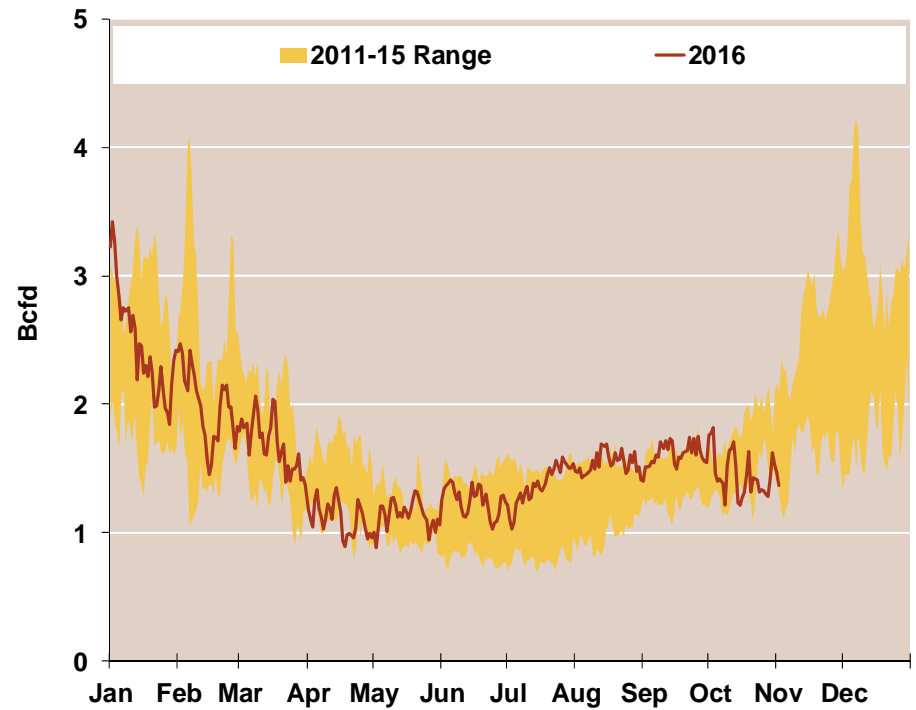

Northwest

Source: Derived from *Bentek Energy* data

Note: Data derived from interstate natural gas pipeline flows.

Southwest is defined as New Mexico, Arizona, California, Nevada and the Northwest is defined as Idaho, Oregon, and Washington

Updated: Oct 2015