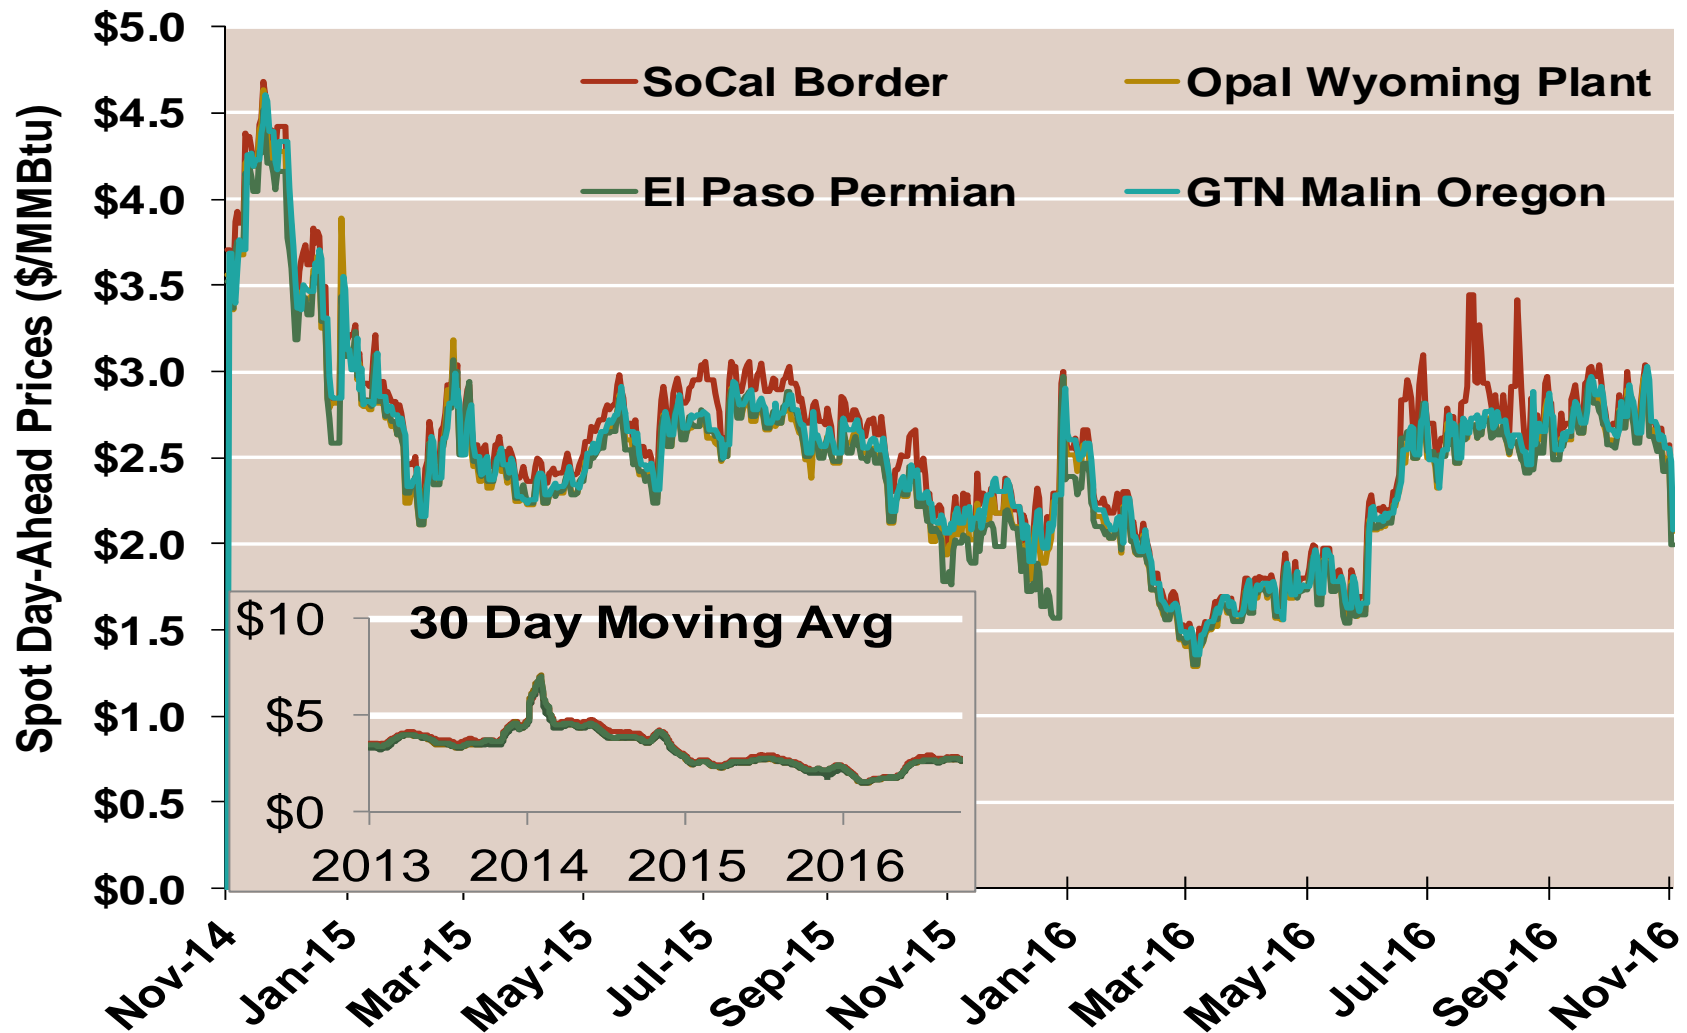

West Day Ahead Natural Gas Prices Averaged Annually/Seasonally

	Average Day Ahead Prices ($/MMBtu)	SoCal Border	Opal Wyoming Plant	El Paso Permian	GTN Malin Oregon	Henry Hub
2013	Annual	3.83	3.65	3.63	3.71	3.72
	Summer	3.82	3.61	3.63	3.67	3.76
	Winter 2013/2014	4.89	4.88	4.68	4.88	4.61
2014	Annual	4.50	4.35	4.26	4.39	4.32
	Summer	4.34	4.07	4.07	4.14	4.18
	Winter 2014/2015	3.15	3.03	3.01	3.06	3.21
2015	Annual	2.60	2.46	2.44	2.51	2.60
	Summer	2.67	2.51	2.51	2.56	2.67
	Winter 2015/2016	2.04	1.96	1.88	2.01	1.97
2016 YTD	Annual	2.31	2.19	2.18	2.23	2.38
	Summer	2.47	2.34	2.33	2.38	2.55
	Winter 2016/2017	2.23	2.08	1.99	2.08	2.53

Notes:

Source: ICE

Updated Nov-2016

West Daily Day-Ahead Prices

Notes:

Source: ICE

Updated Nov-2016