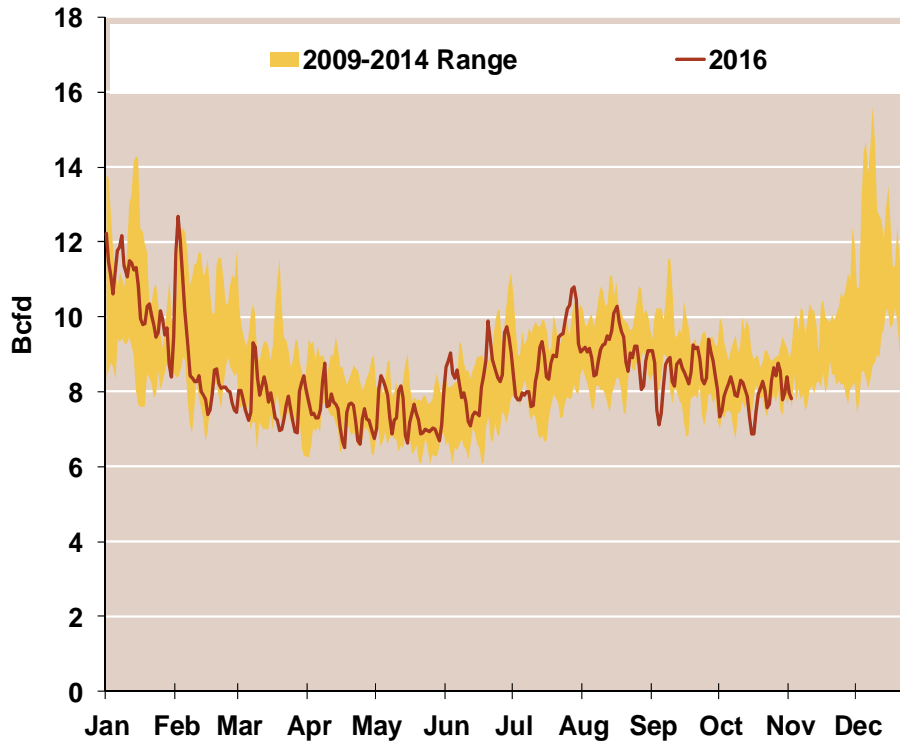

8

Daily Southwest and Northwest Natural Gas Demand All Sectors

Southwest