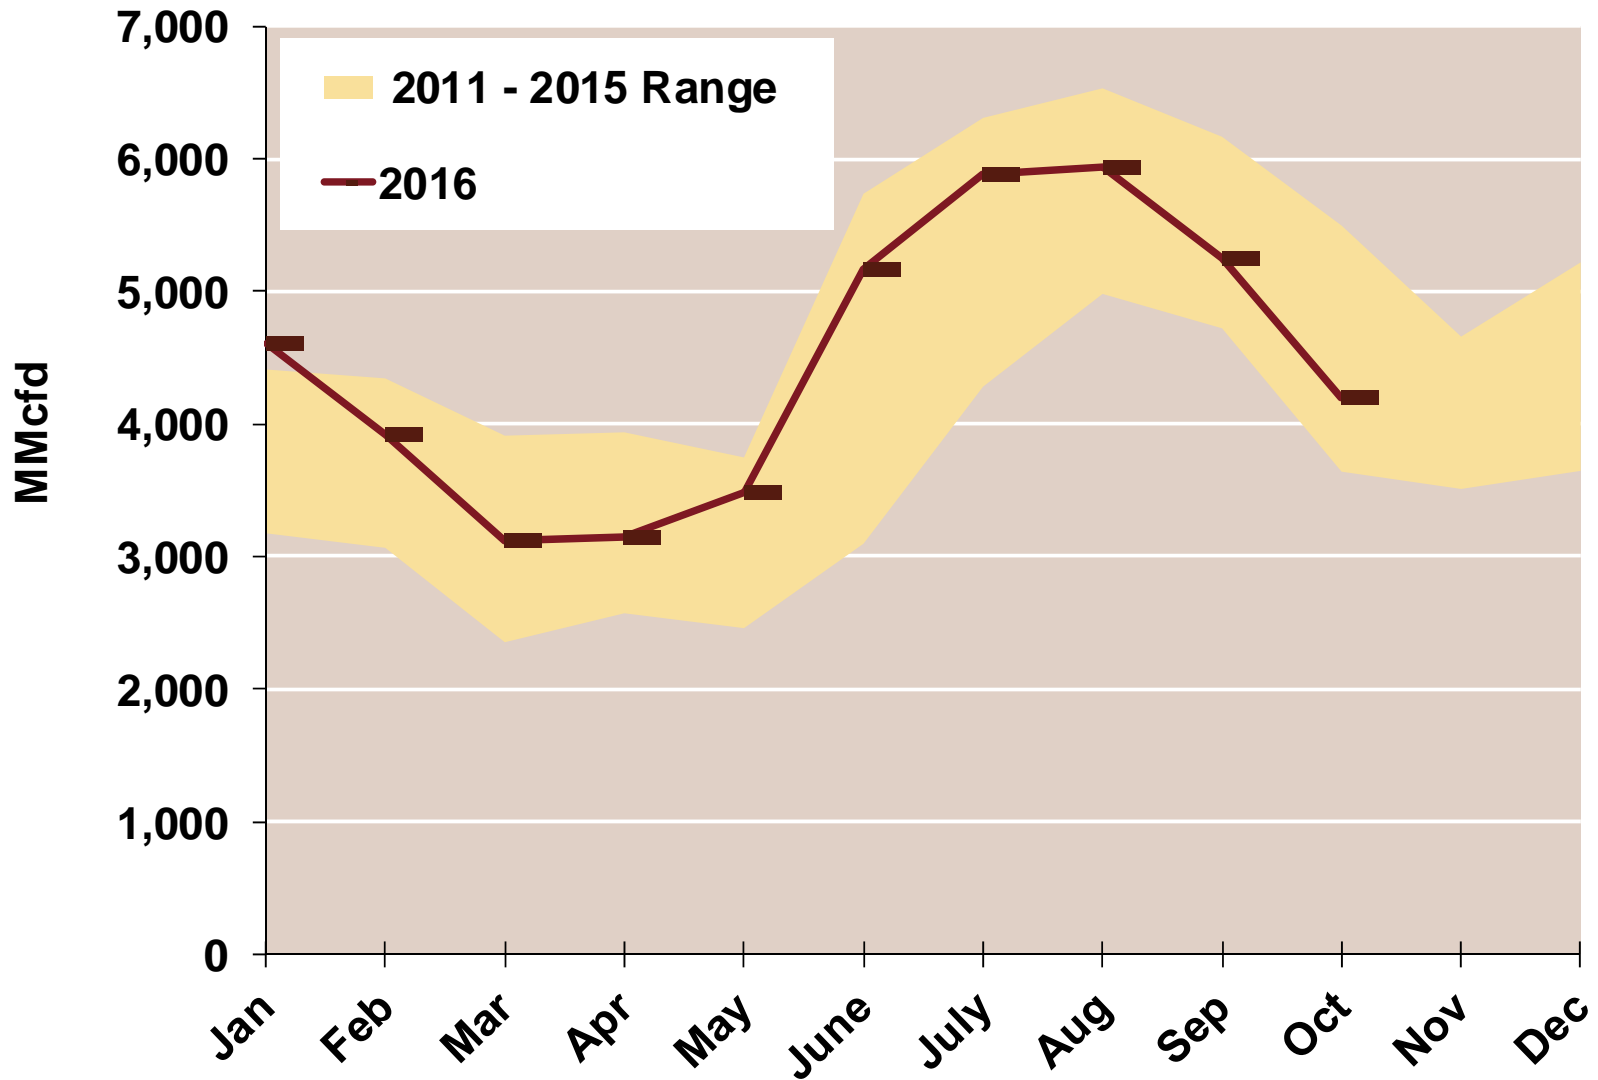

West Natural Gas Consumption for Power Generation

Source: Derived from *Bentek Energy* data

Note: West is defined as Montana, Wyoming, Colorado, Utah New Mexico, Arizona, California, Nevada , Idaho, Oregon, and Washington

Updated: Oct 2015