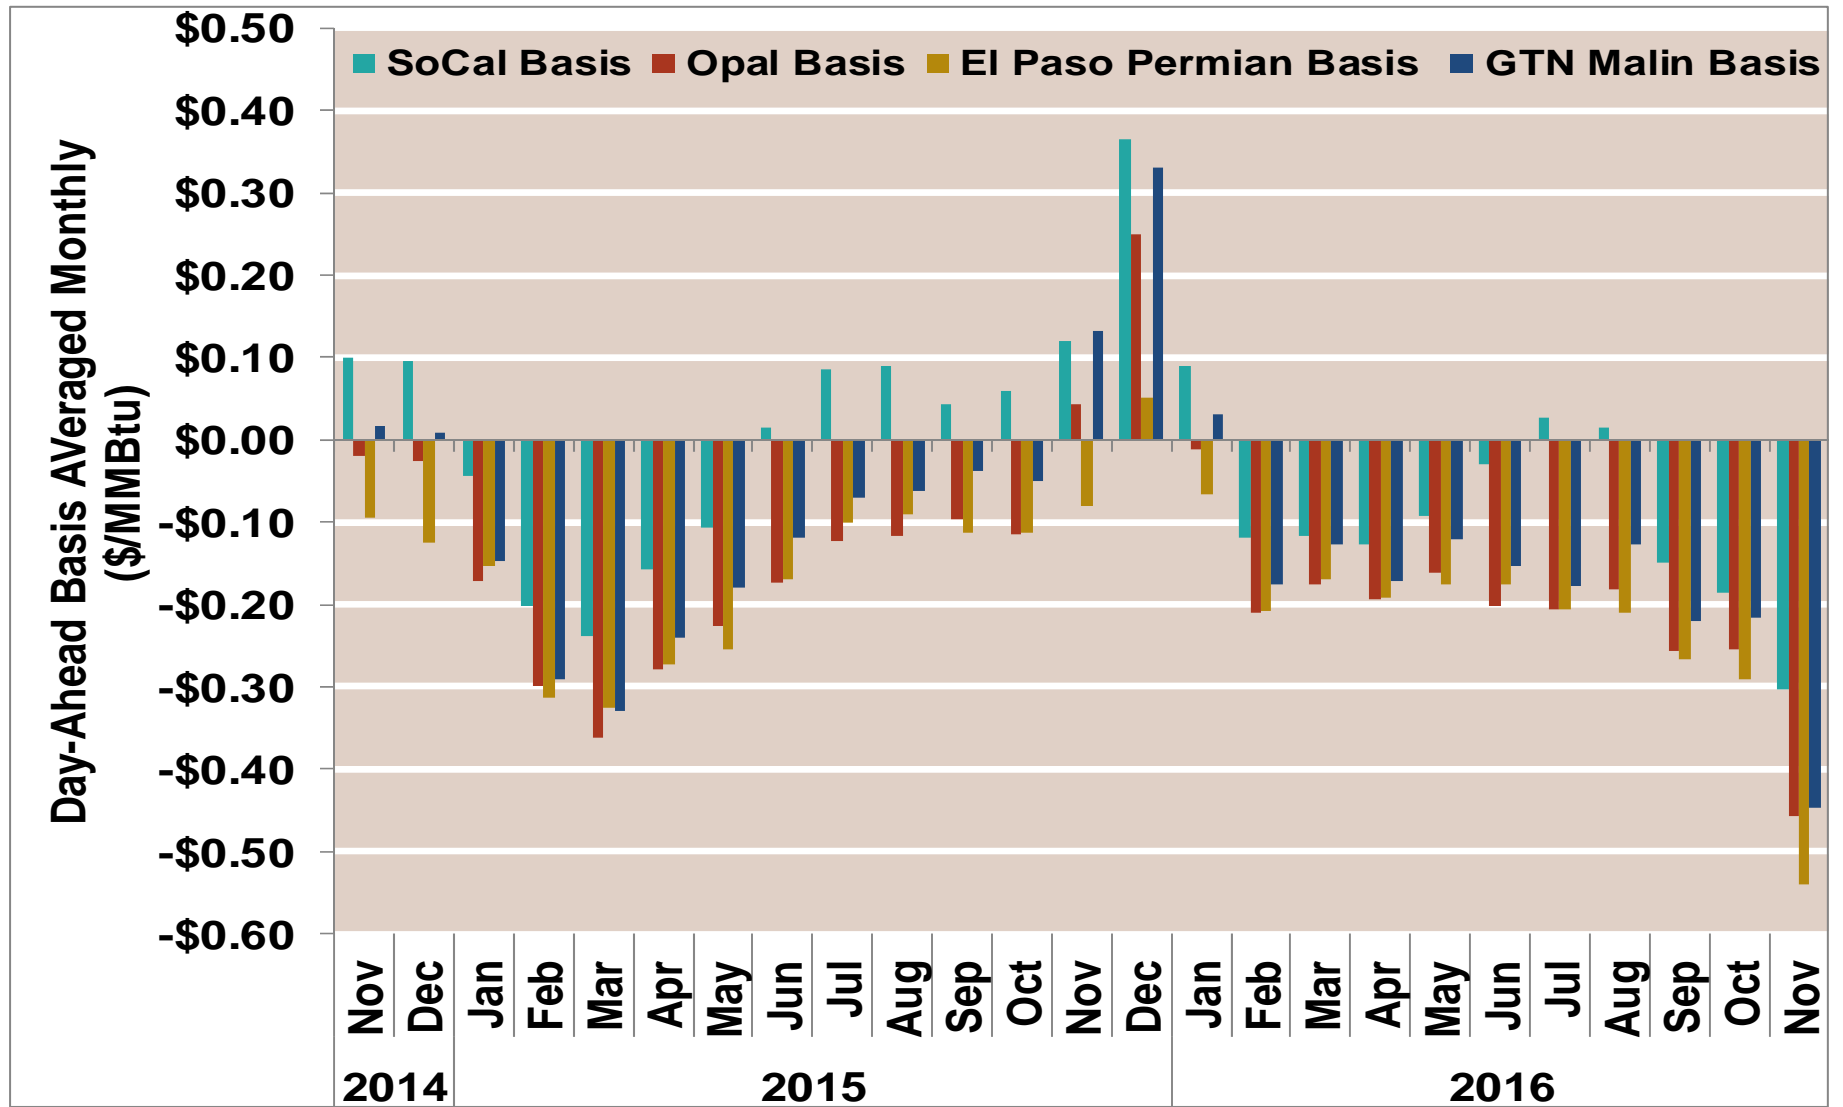

### West Daily Day-Ahead Basis

Notes:

Source: ICE

Updated Nov-2016

### West Average Monthly Basis

Notes:

Source: ICE

Updated Nov-2016