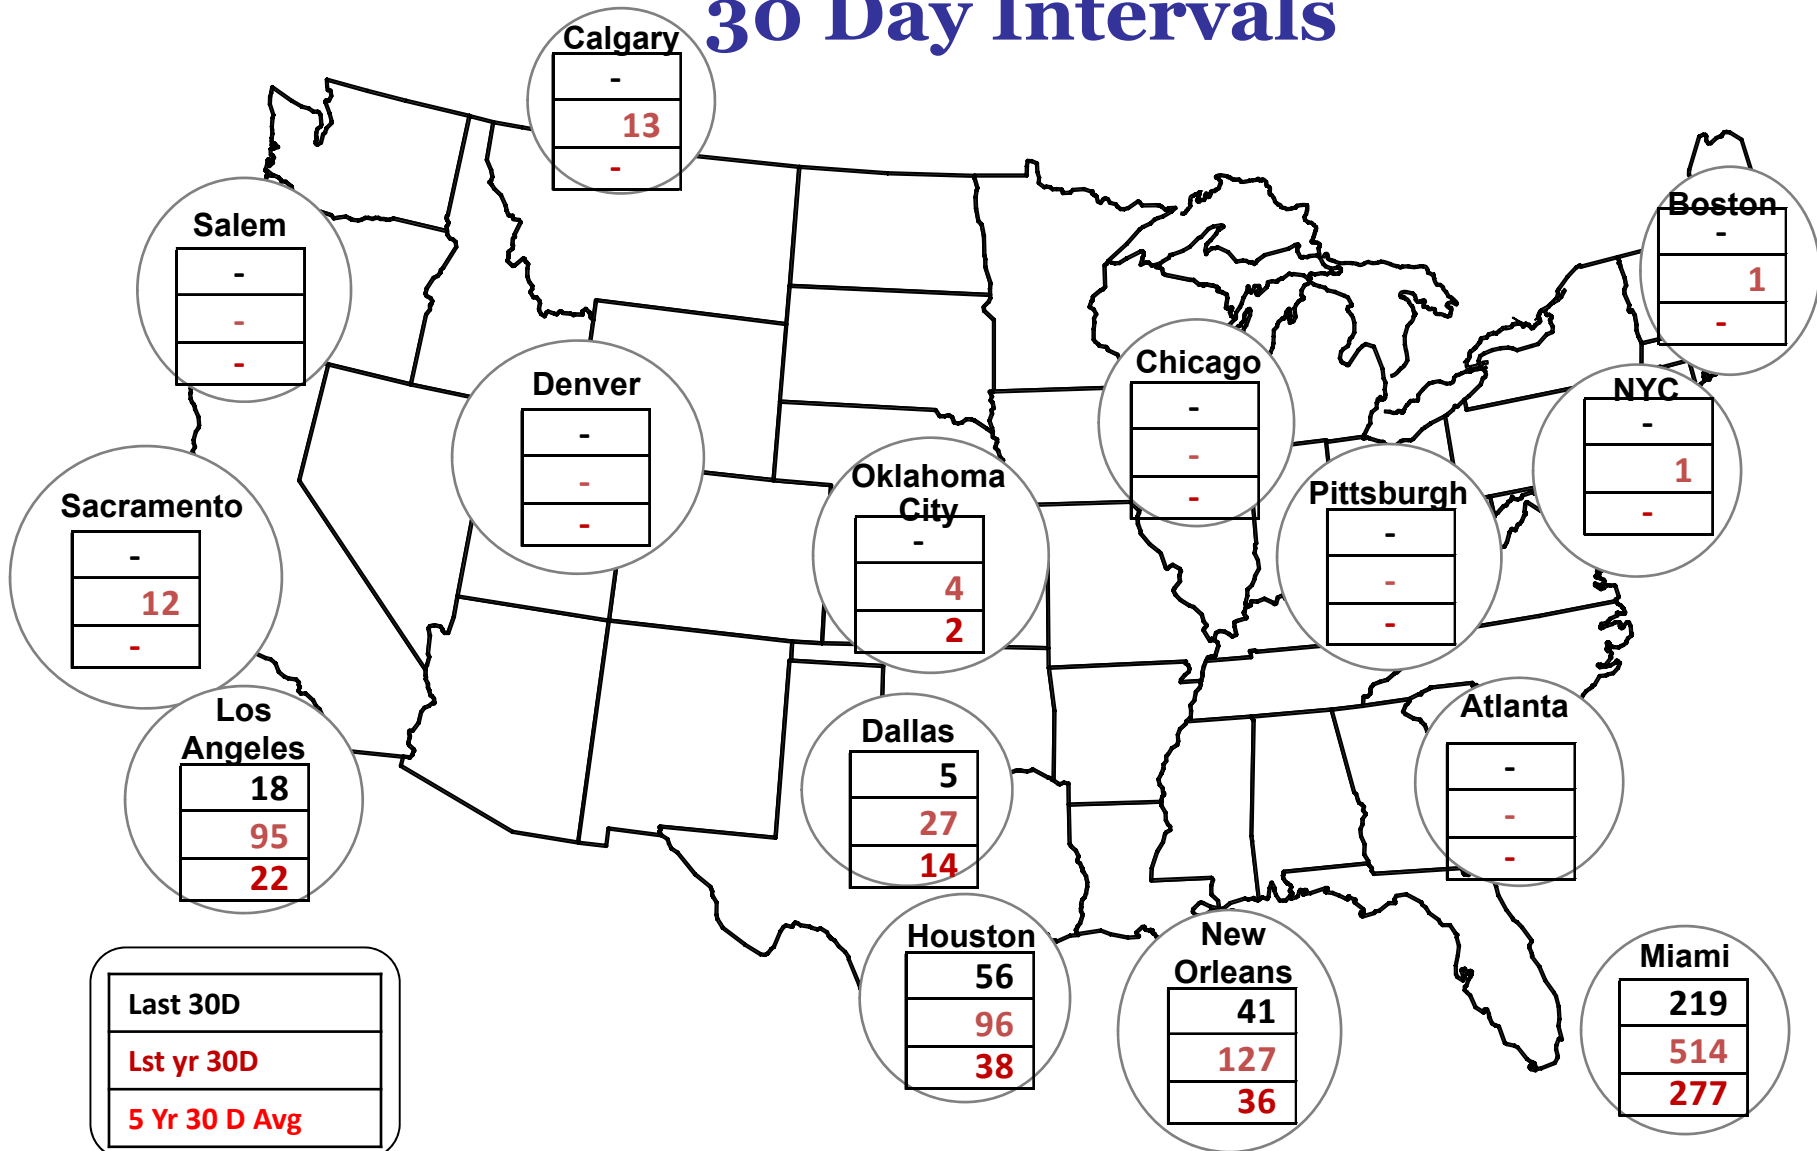

# Cumulative HDDs by City 30 Day Intervals

Source: Bloomberg Weather Data

Updated Nov-2019

# Cumulative CDDs by City 30 Day Intervals

Source: Bloomberg Weather Data

Updated Nov-2019