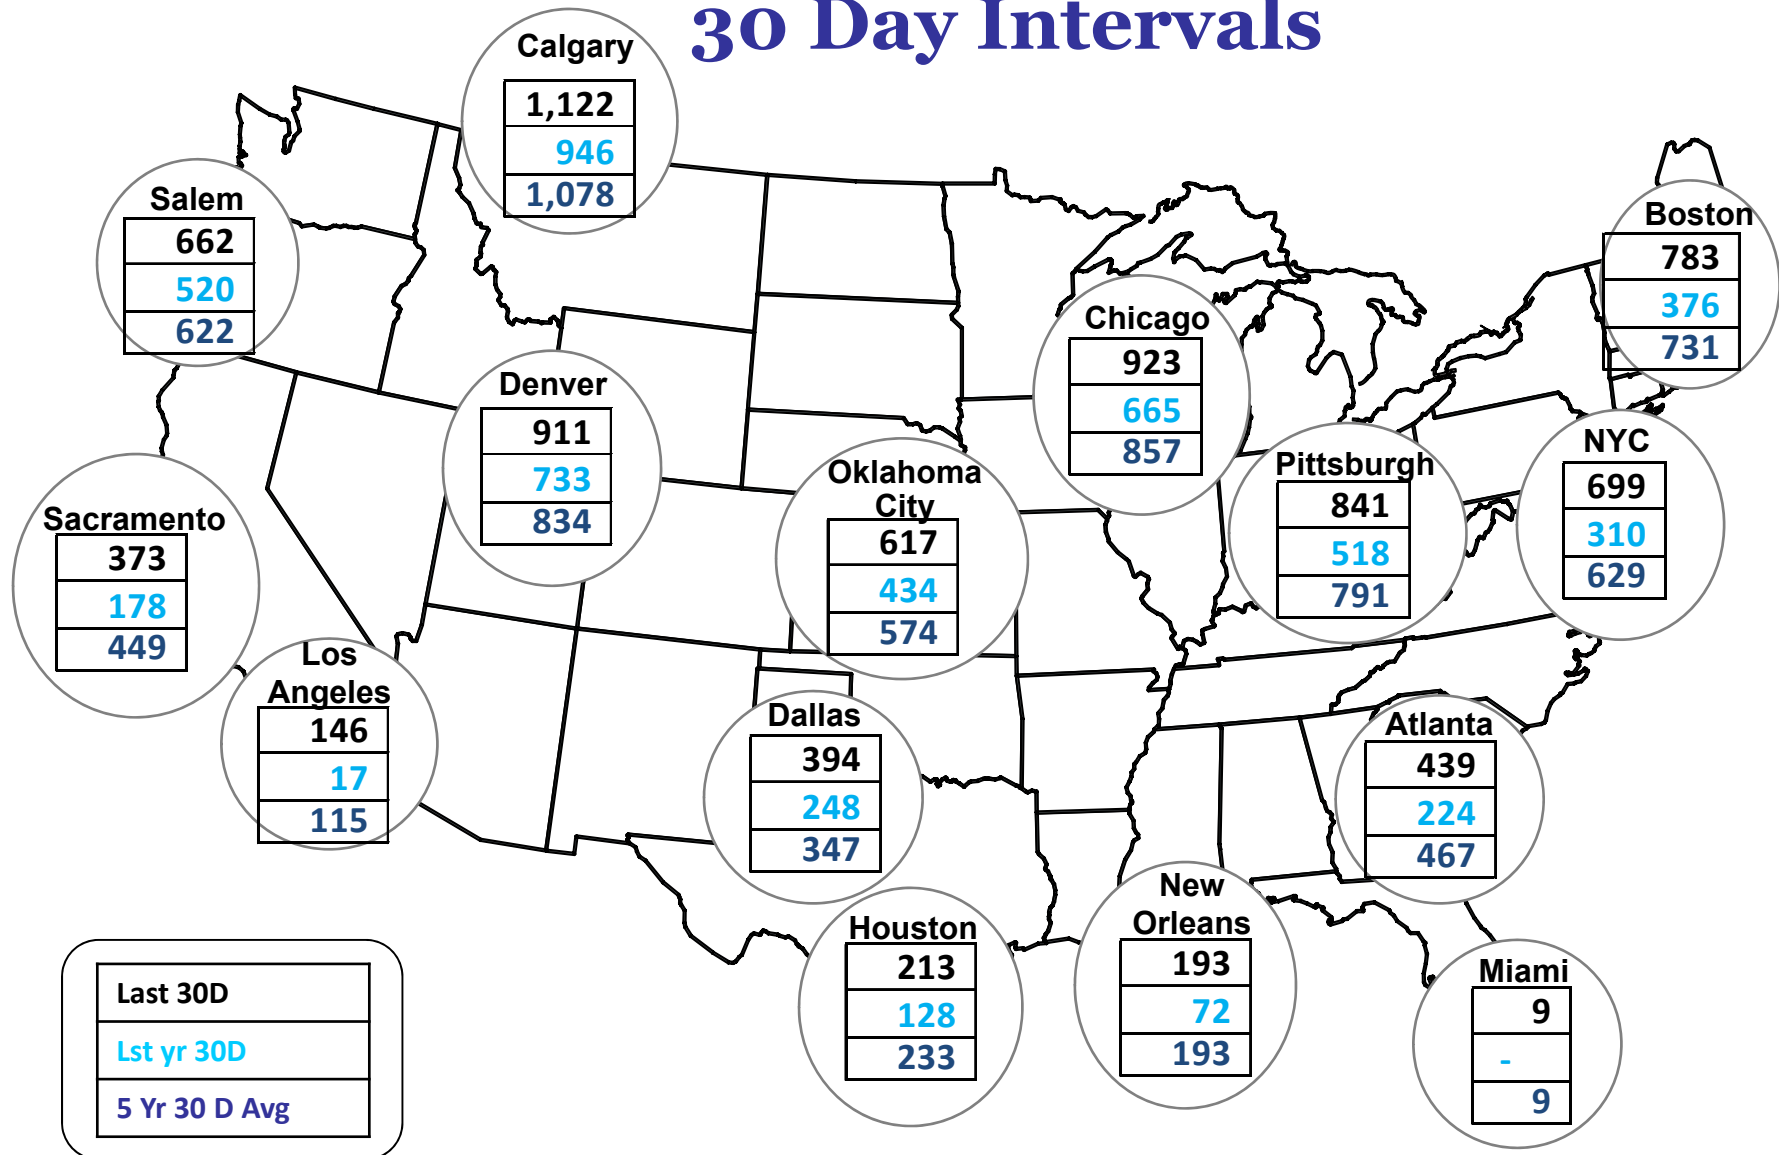

# Cumulative HDDs by City 30 Day Intervals

Source: Bloomberg Weather Data

Updated Nov-2019

# Cumulative CDDs by City 30 Day Intervals

Source: Bloomberg Weather Data

Updated Nov-2019