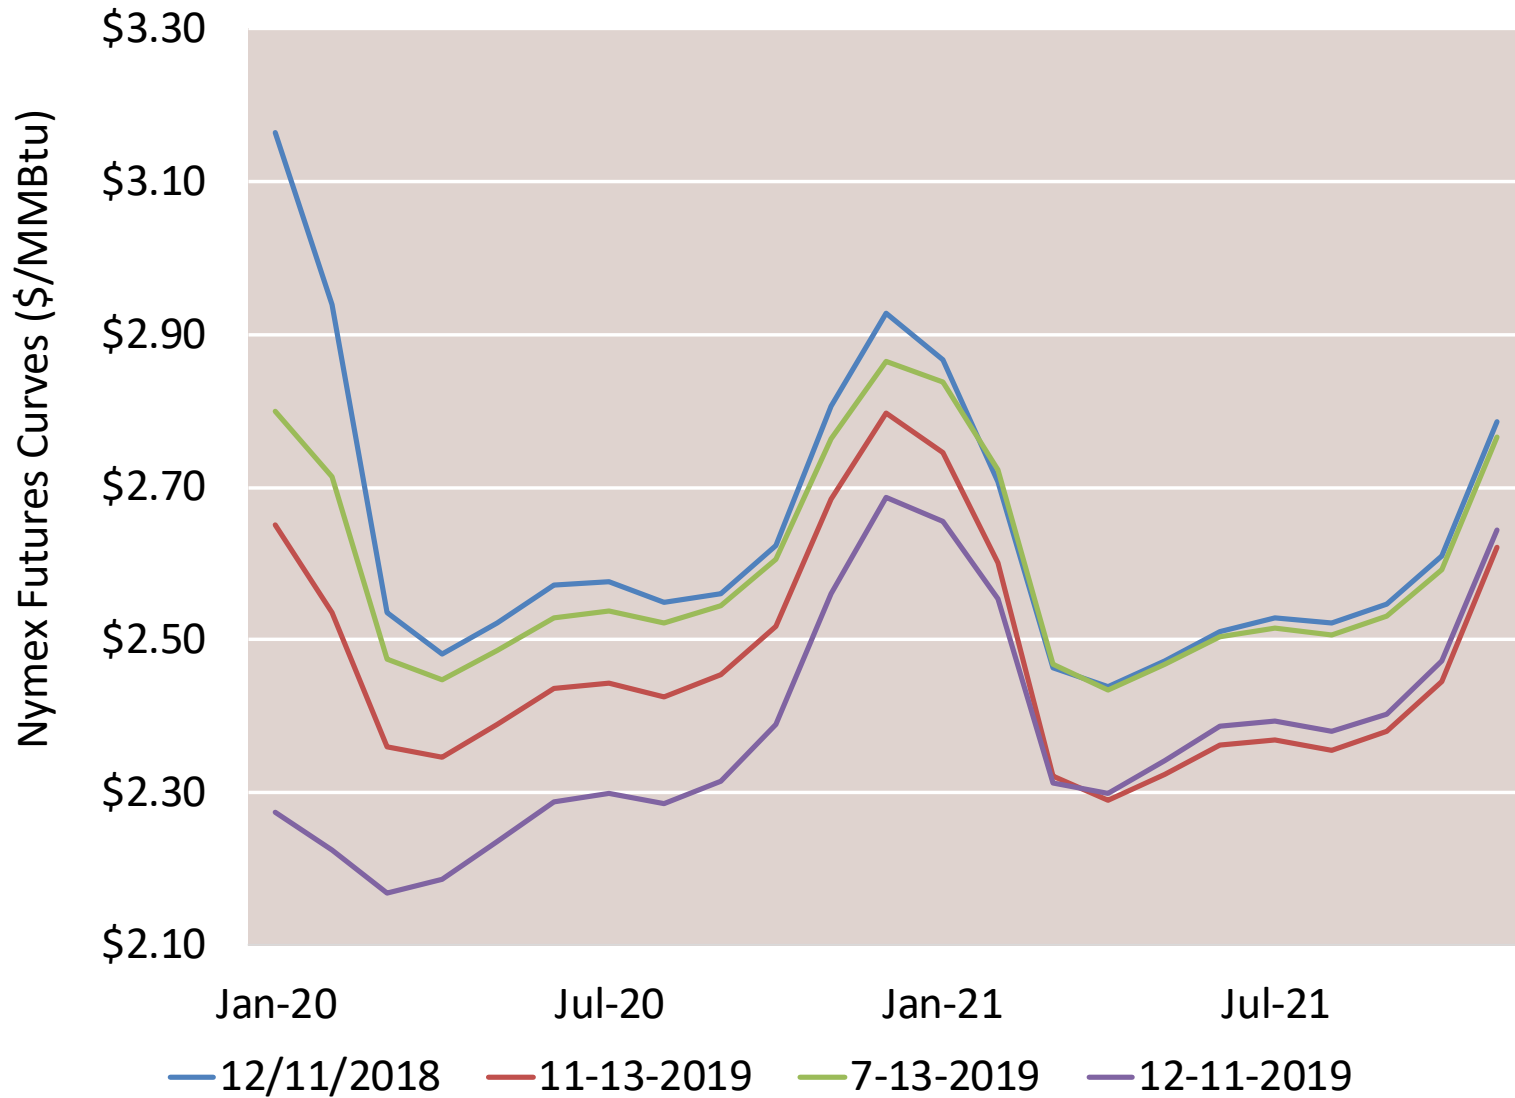

# Cumulative CDDs by City 30 Day Intervals

Source: Bloomberg Weather Data

Updated Nov-2019

# Day Ahead Natural Gas Prices 30 Day Average (\$/MMBtu)

Source: Bloomberg Platts Data

Updated Nov-2019

## Fuels Price Graphic

## Nymex Futures Curves