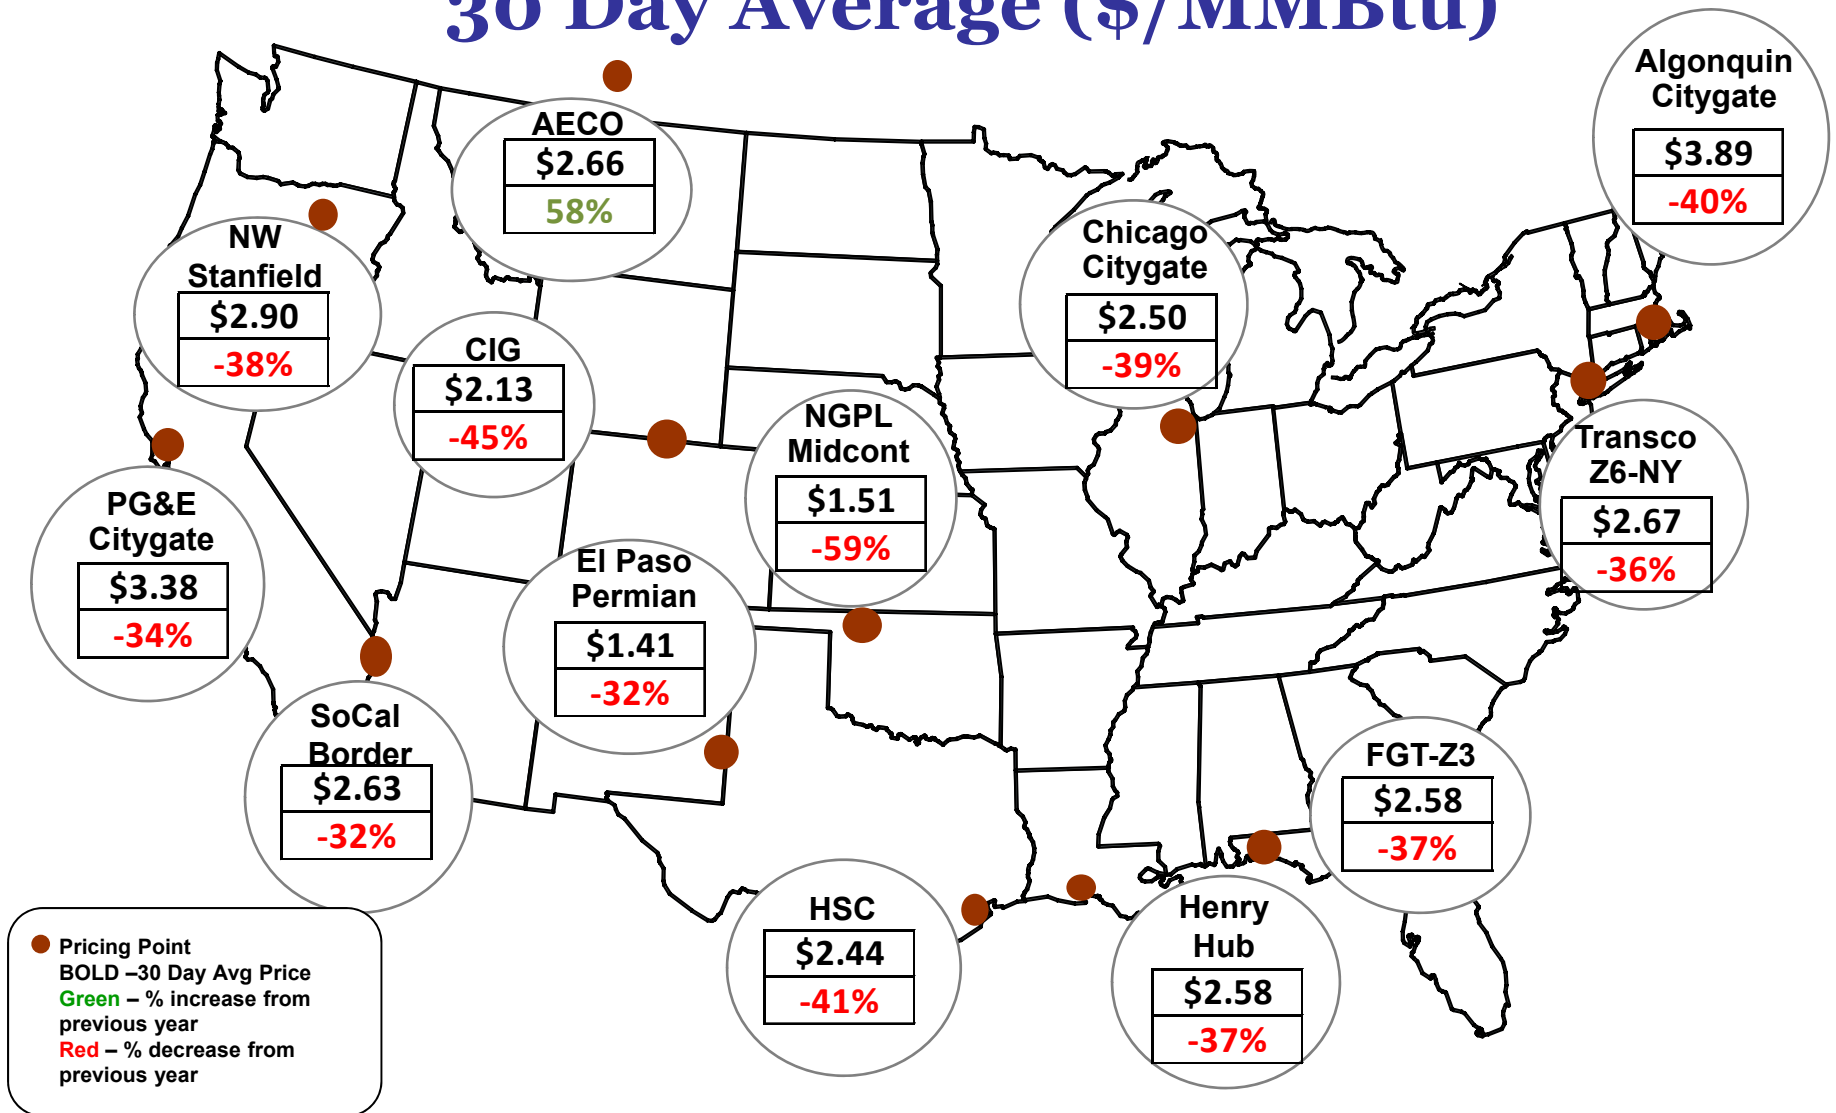

Day Ahead Natural Gas Prices 30 Day Average ($/MMBtu)

Source: Bloomberg Platts Data

Updated Nov-2019