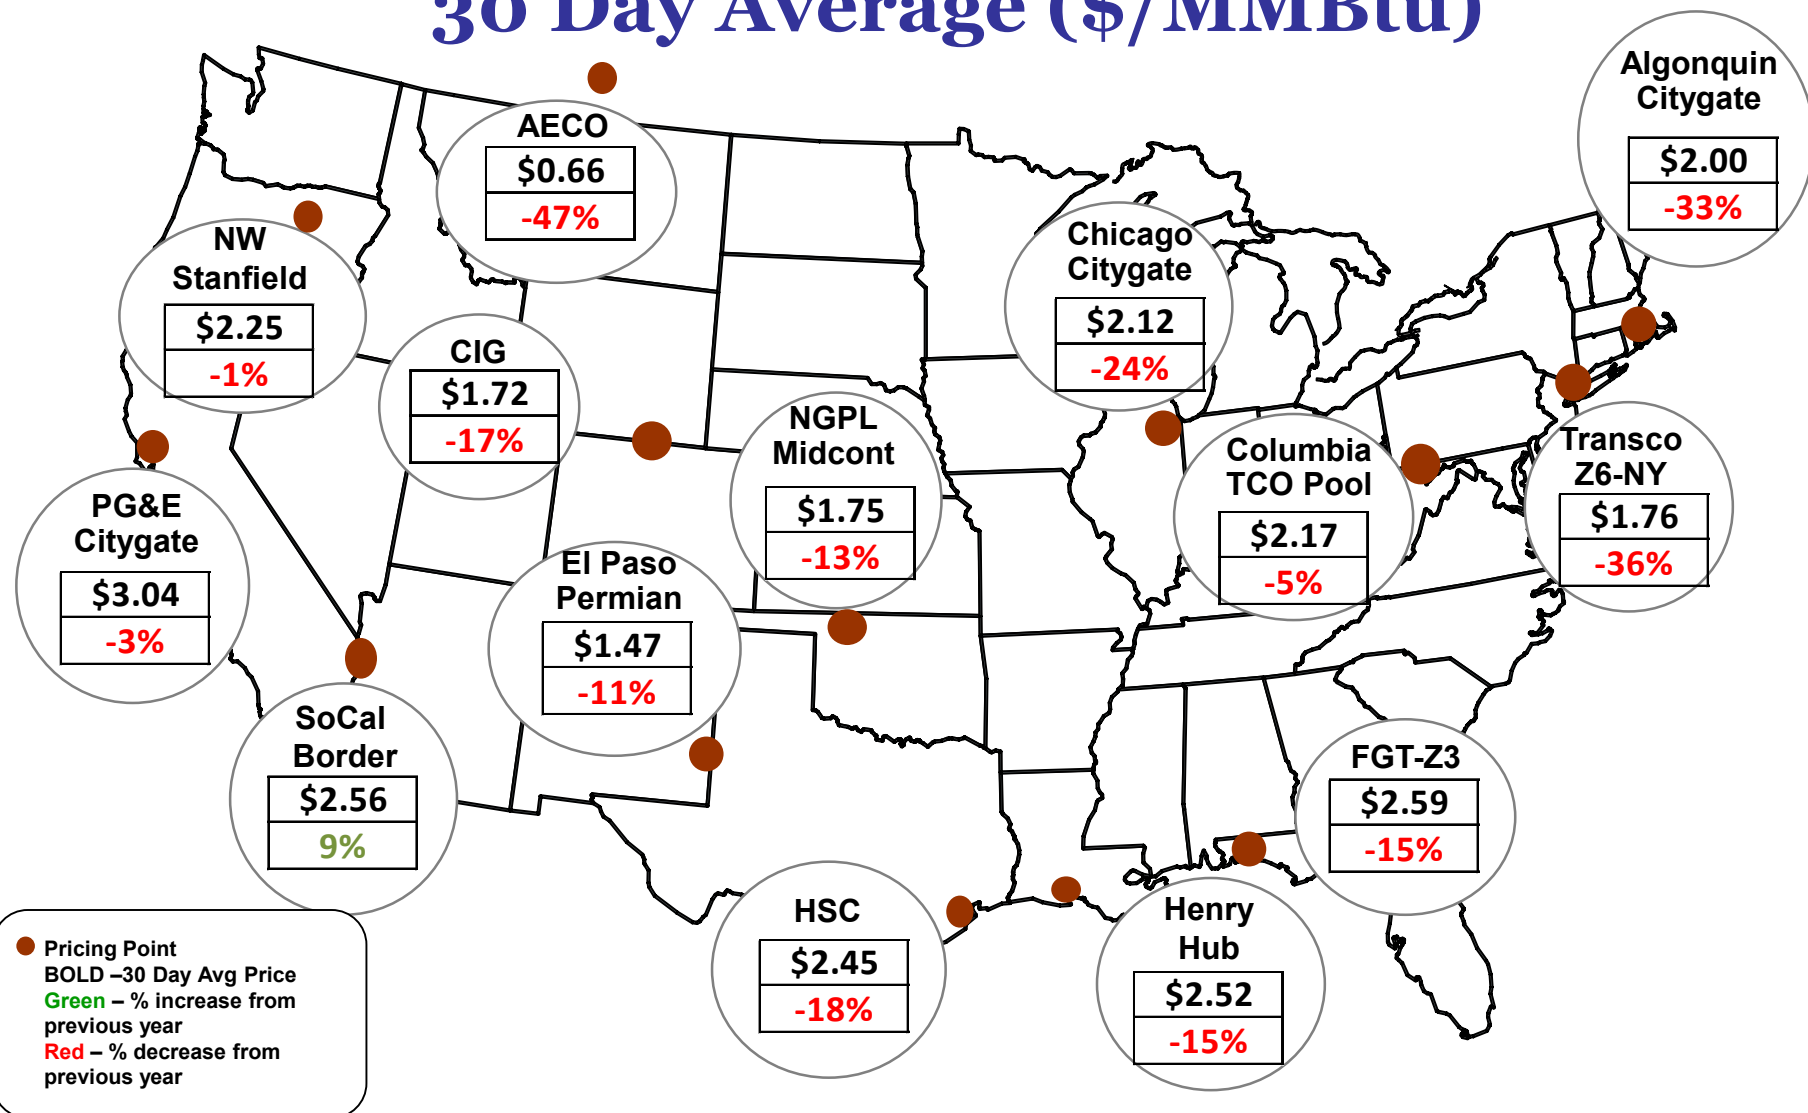

Cumulative HDDs by City 30 Day Intervals

Cumulative CDDs by City

30 Day Intervals

Day Ahead Natural Gas Prices 30 Day Average (\$/MMBtu)

Nymex Futures Curves

Brent vs WTI

Nymex Settlement

Natural Gas Liquids (NGLs) Prices