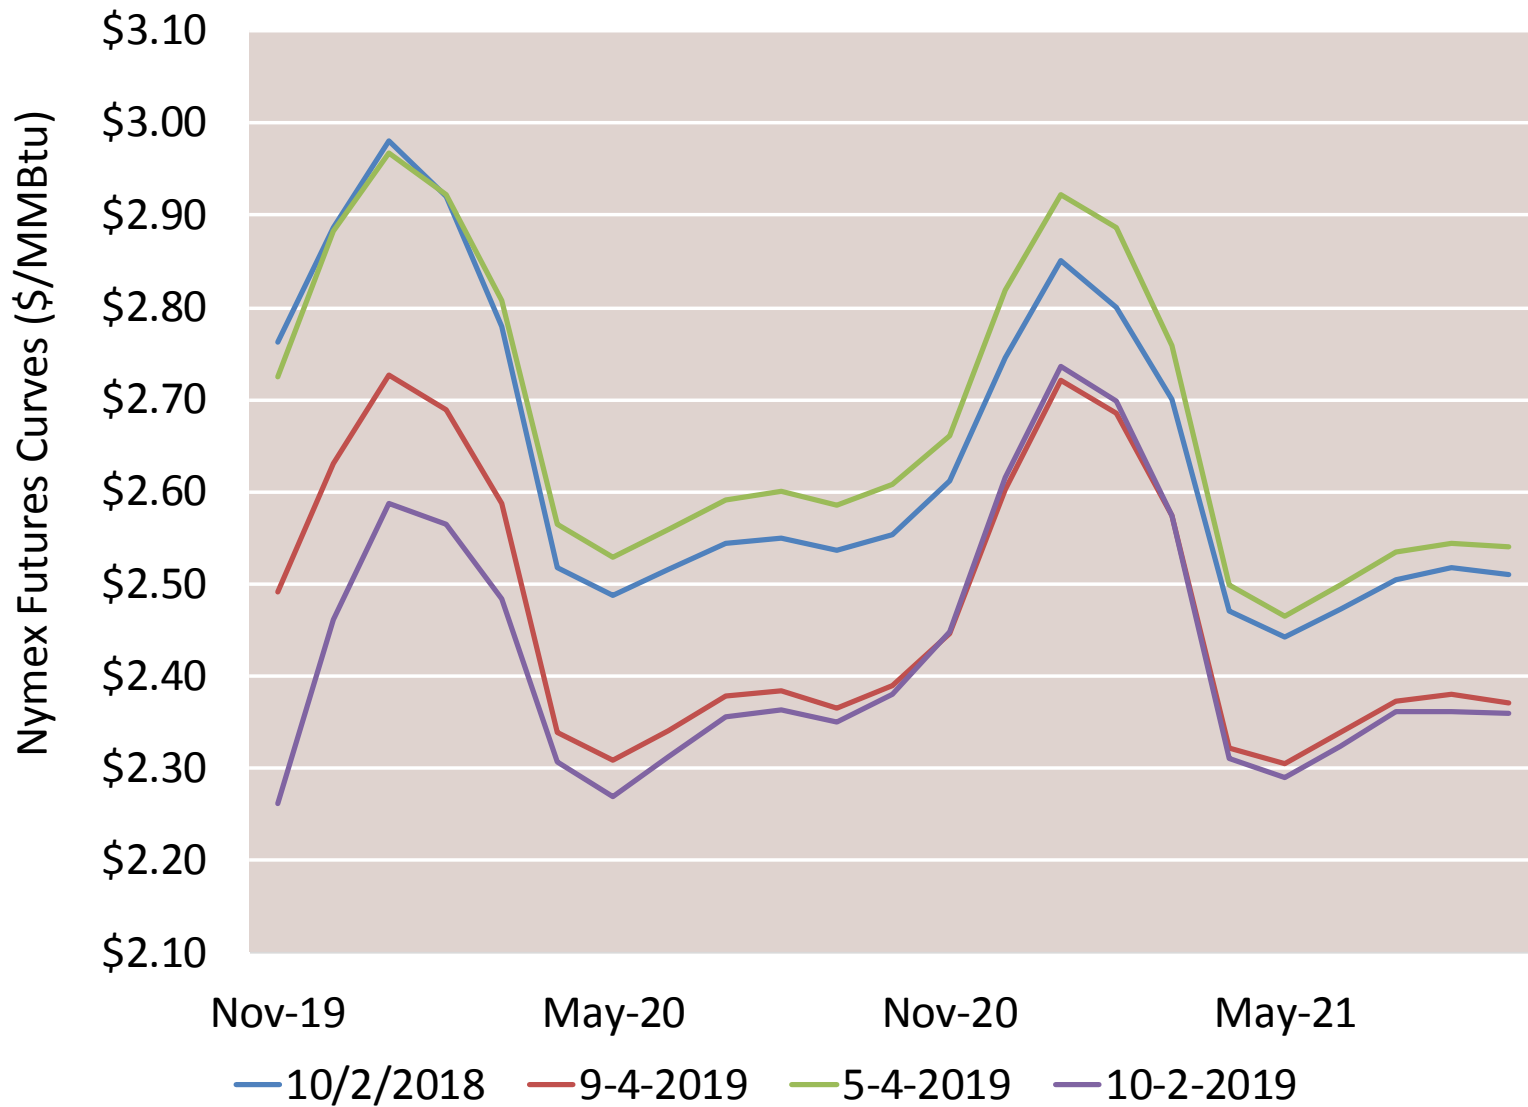

Cumulative HDDs by City 30 Day Intervals

Cumulative CDDs by City

30 Day Intervals

Day Ahead Natural Gas Prices 30 Day Average (\$/MMBtu)

Nymex Futures Curves

Brent vs WTI

Nymex Settlement

Natural Gas Liquids (NGLs) Prices