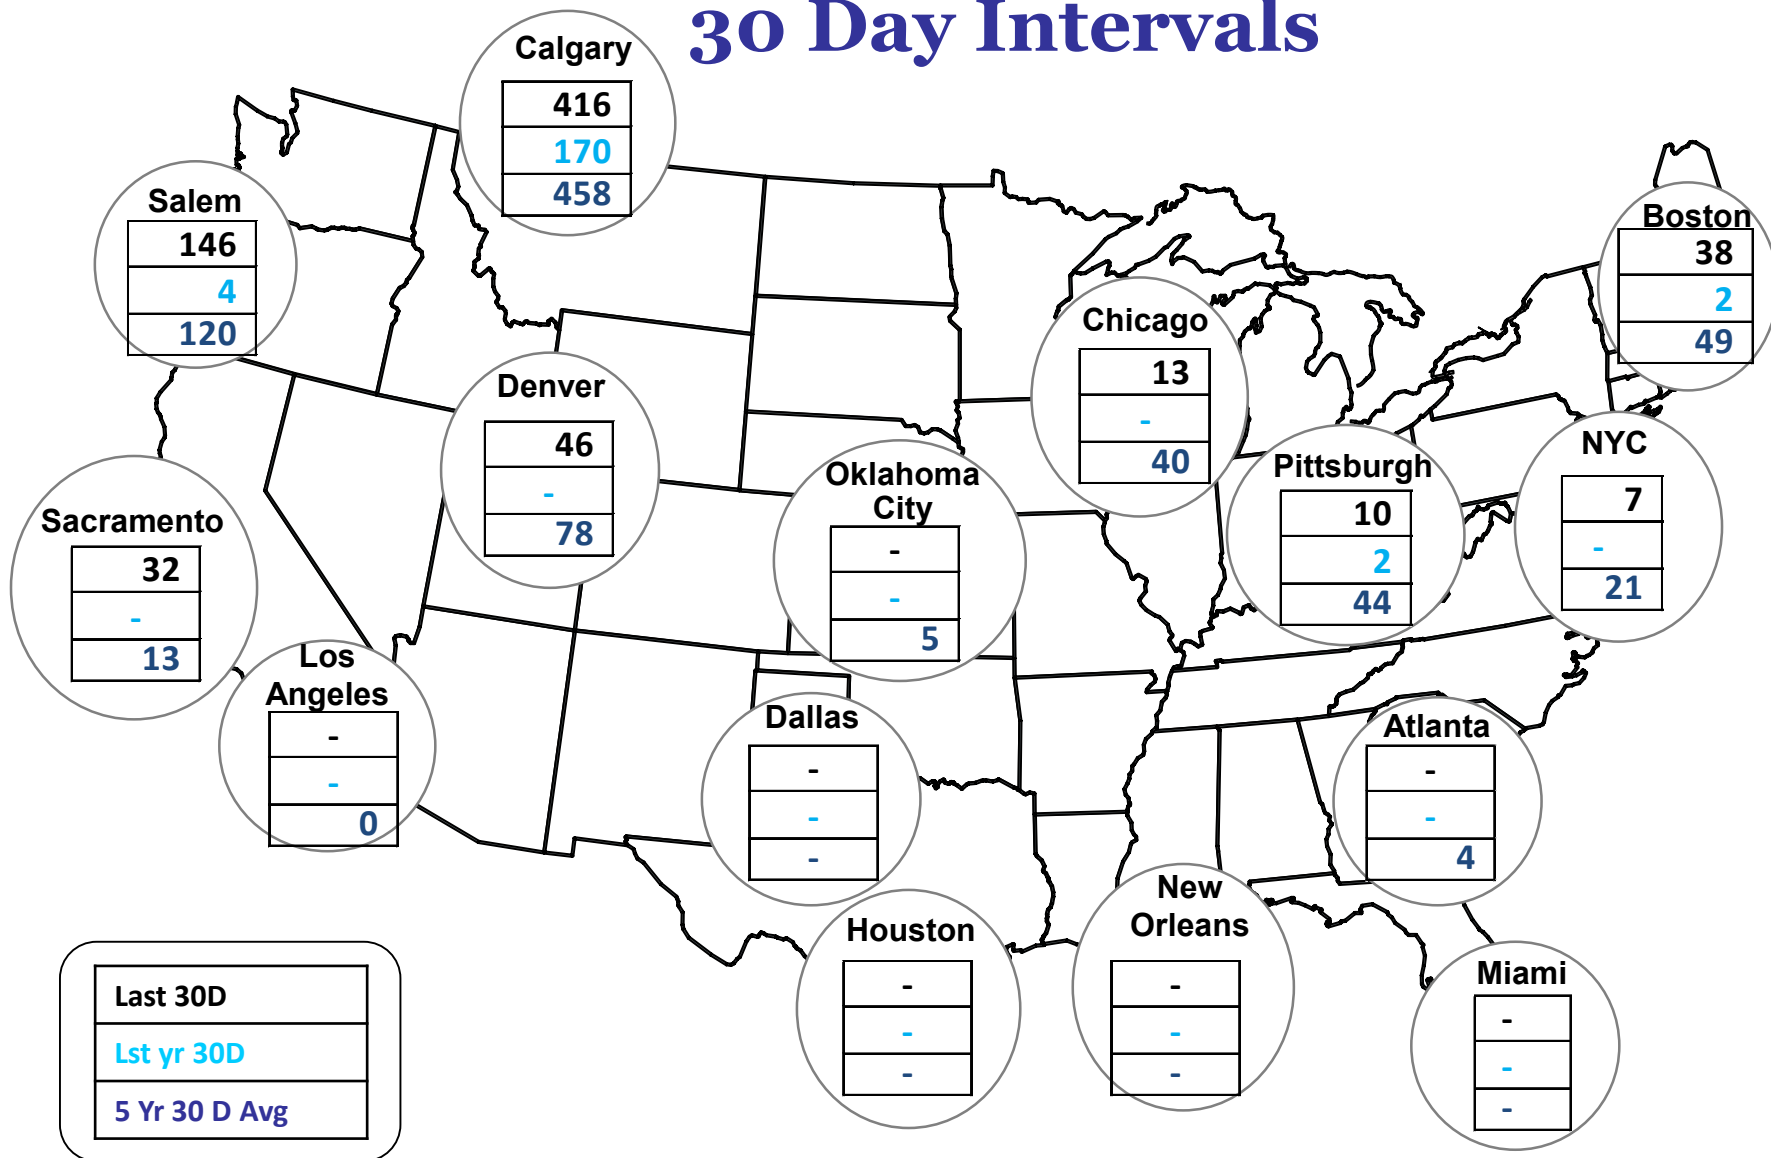

Cumulative HDDs by City 30 Day Intervals

Cumulative CDDs by City

30 Day Intervals

Day Ahead Natural Gas Prices 30 Day Average (\$/MMBtu)

Nymex Futures Curves

Brent vs WTI

Nymex Settlement

Natural Gas Liquids (NGLs) Prices