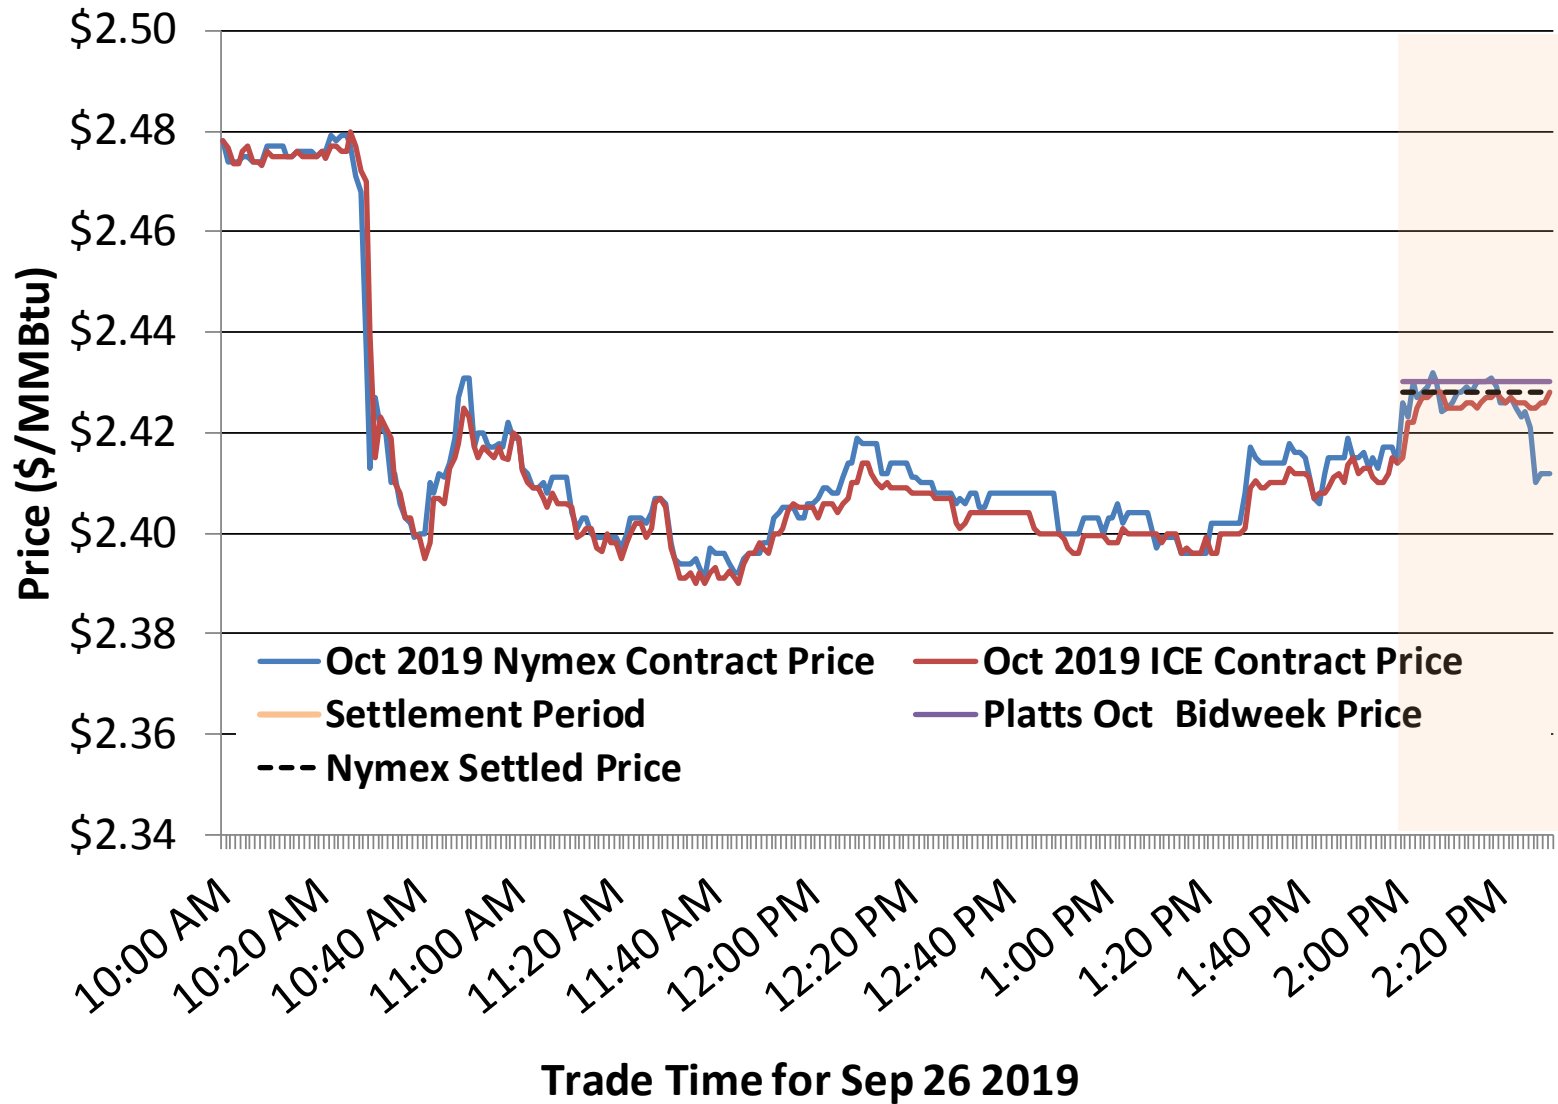

Cumulative HDDs by City 30 Day Intervals

Cumulative CDDs by City

30 Day Intervals

Day Ahead Natural Gas Prices 30 Day Average (\$/MMBtu)

Nymex Futures Curves

Brent vs WTI

Nymex Settlement

Natural Gas Liquids (NGLs) Prices