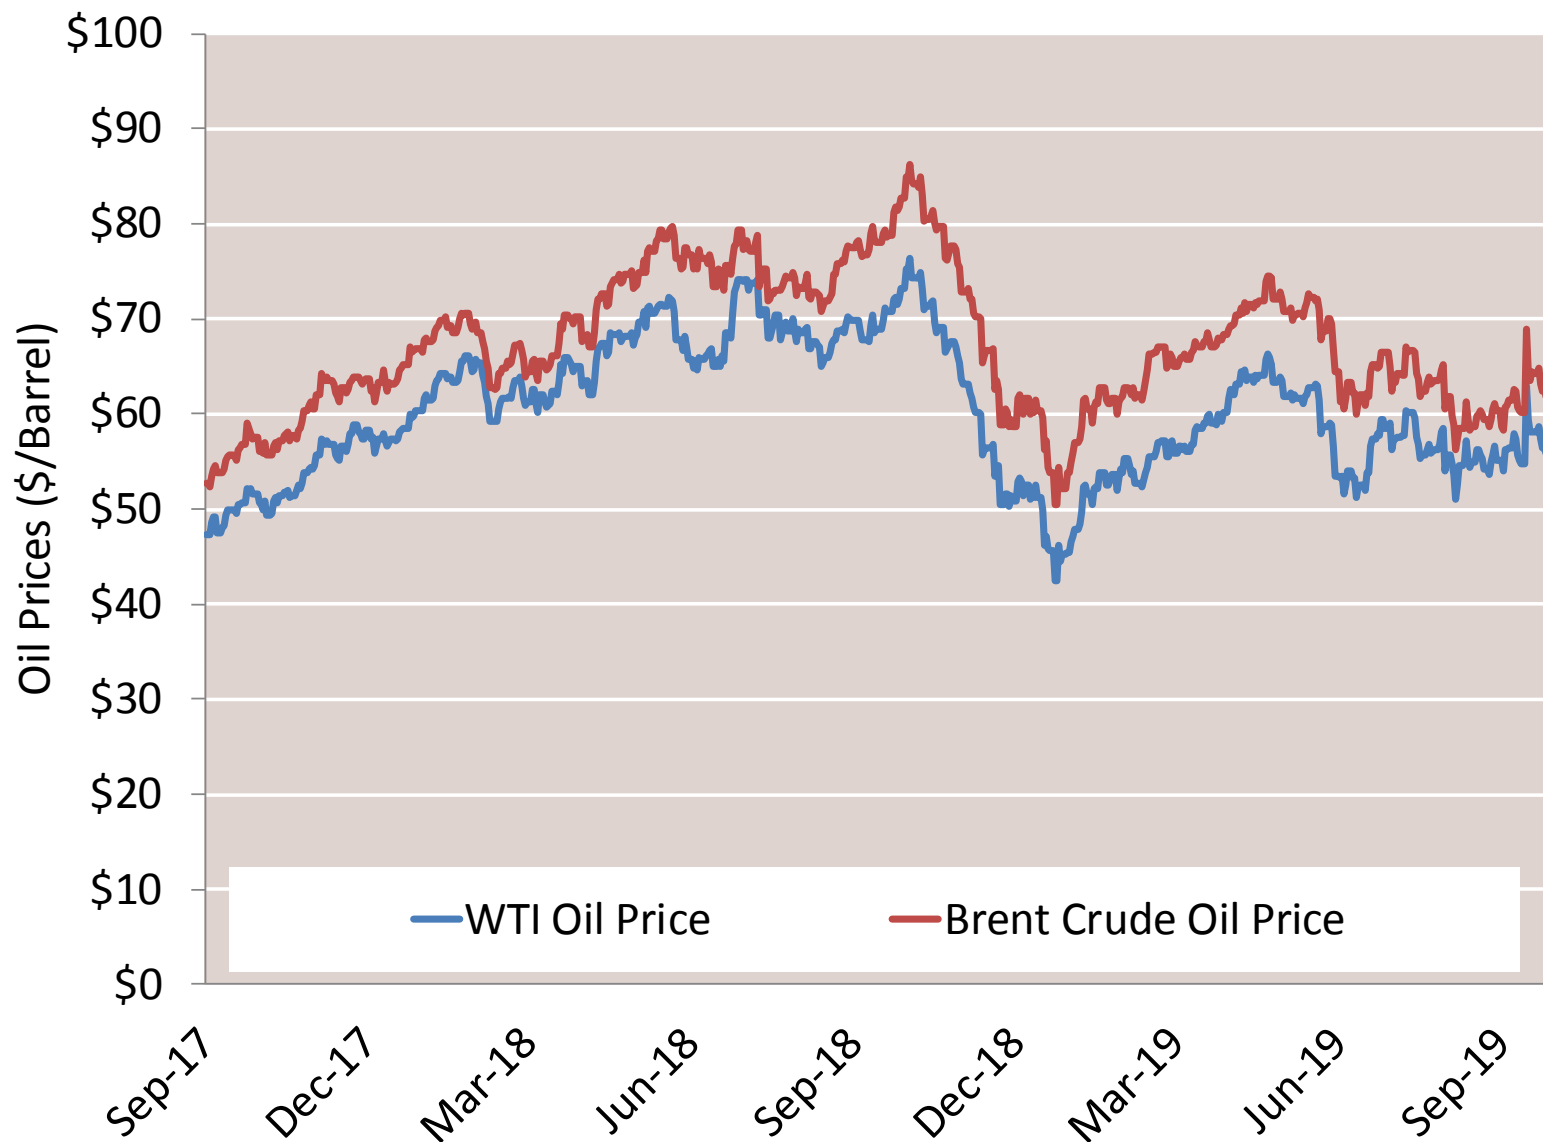

Cumulative HDDs by City 30 Day Intervals

Cumulative CDDs by City

30 Day Intervals

Day Ahead Natural Gas Prices 30 Day Average (\$/MMBtu)

Nymex Futures Curves

Brent vs WTI

Nymex Settlement

Natural Gas Liquids (NGLs) Prices