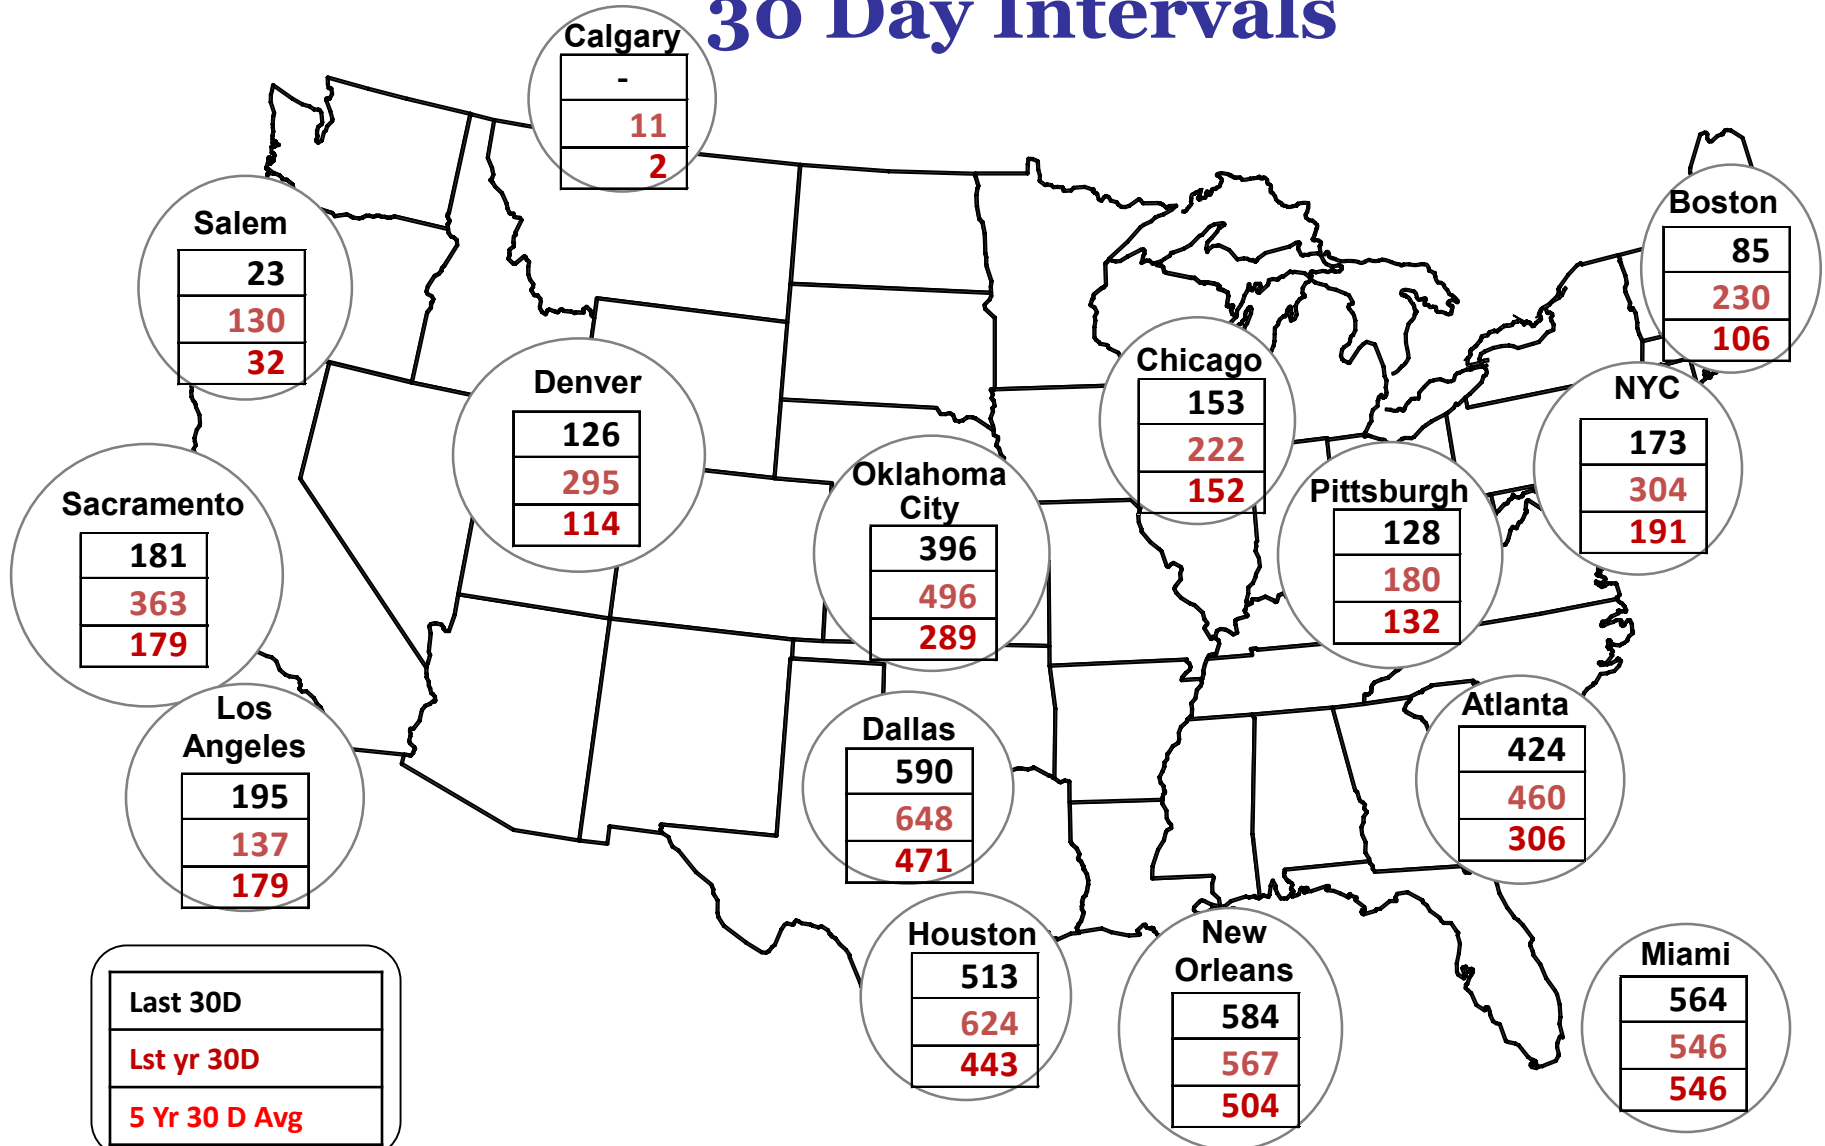

Cumulative HDDs by City 30 Day Intervals

Cumulative CDDs by City

30 Day Intervals

Day Ahead Natural Gas Prices 30 Day Average (\$/MMBtu)

Nymex Futures Curves

Brent vs WTI

Nymex Settlement

Natural Gas Liquids (NGLs) Prices