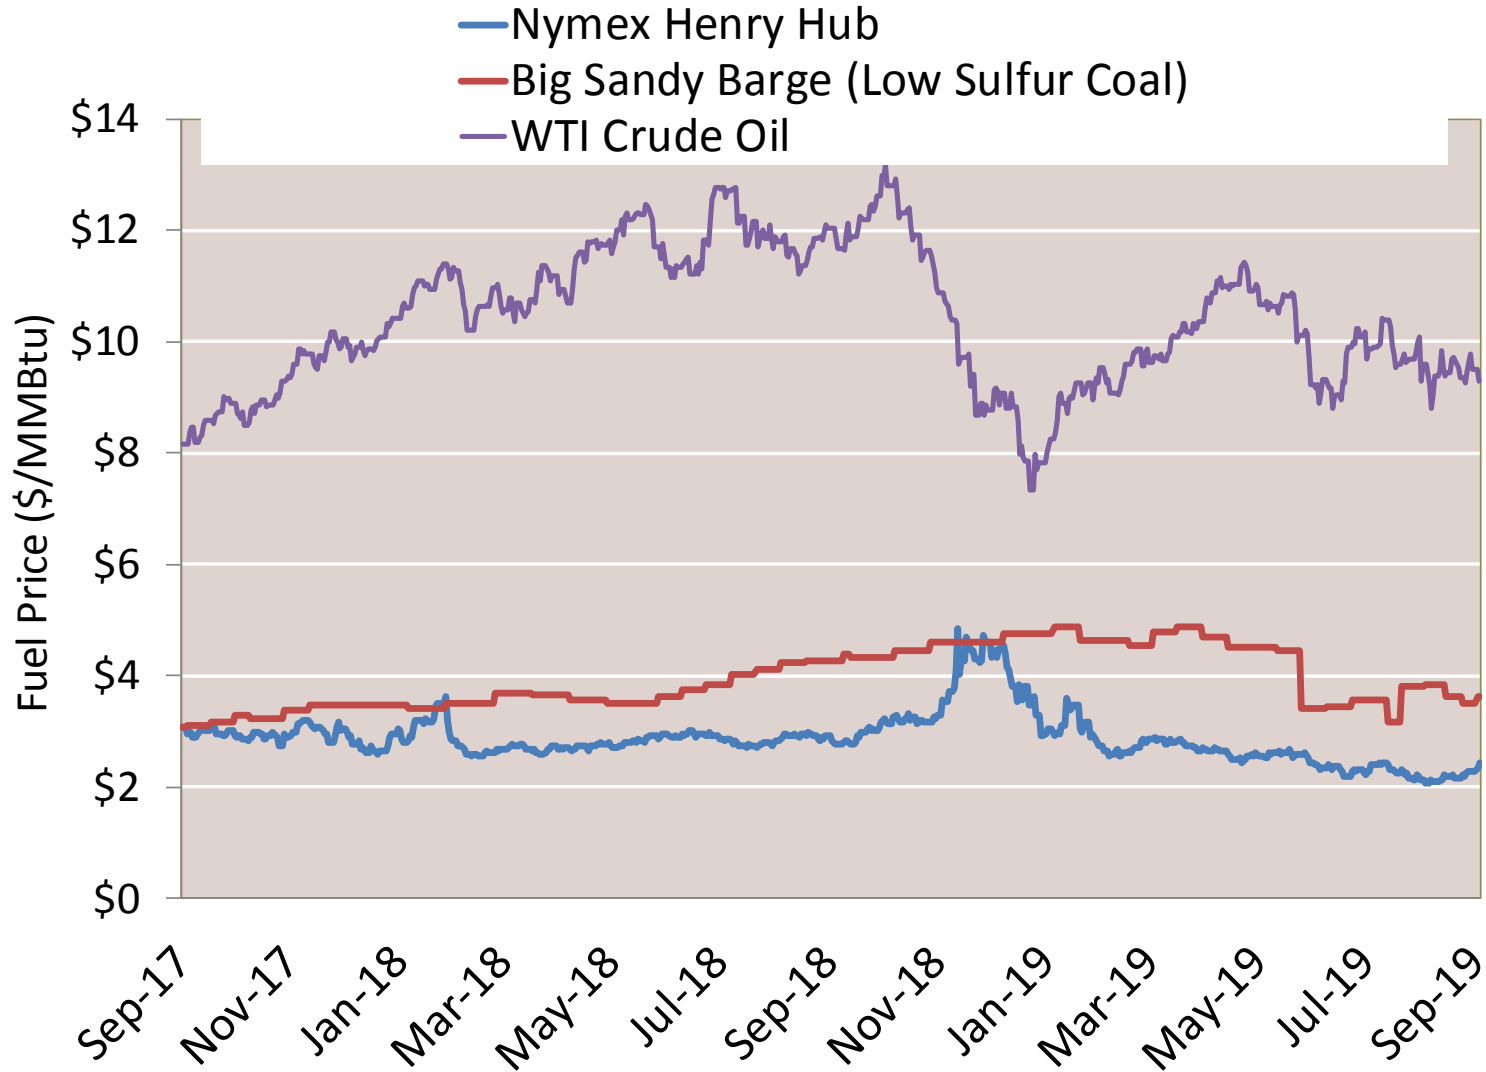

Cumulative HDDs by City 30 Day Intervals

Cumulative CDDs by City

30 Day Intervals

Day Ahead Natural Gas Prices 30 Day Average (\$/MMBtu)

Nymex Futures Curves

Brent vs WTI

Nymex Settlement

Natural Gas Liquids (NGLs) Prices