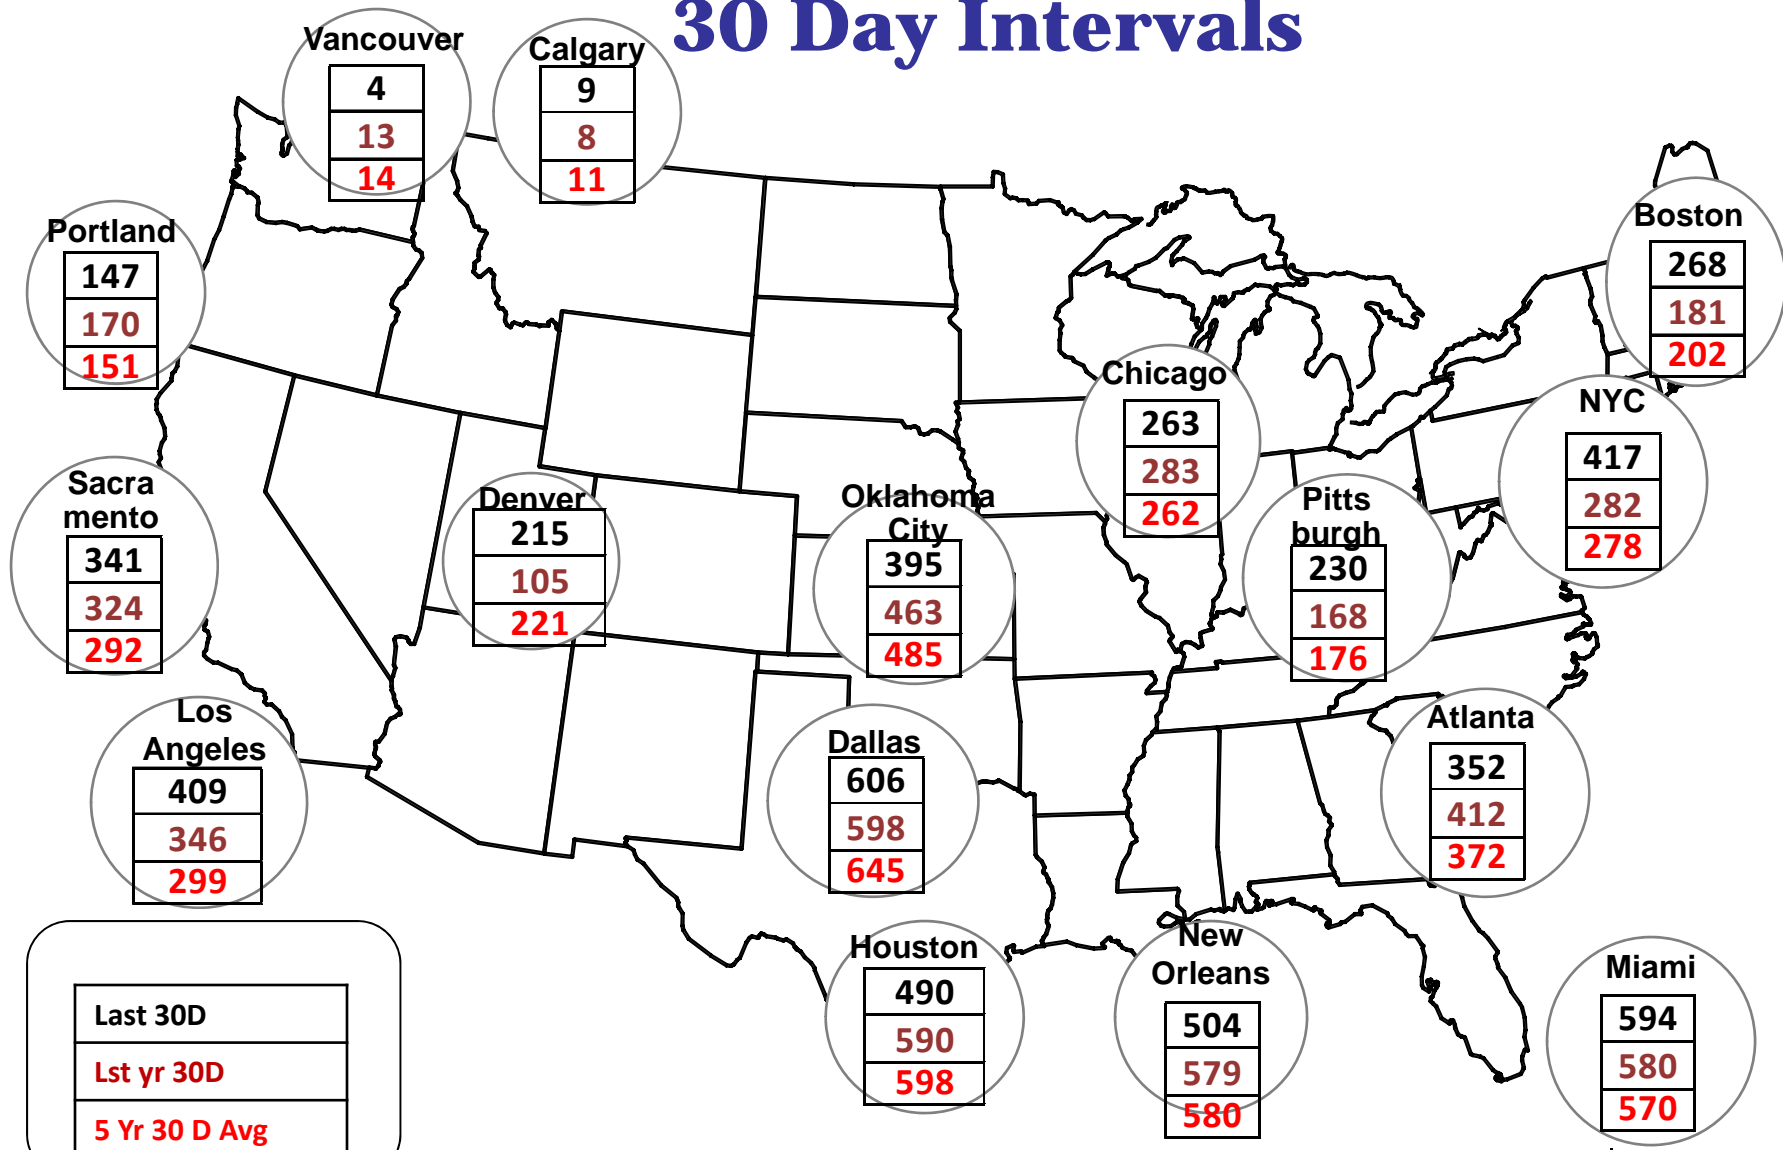

Cumulative HDDs by City 30 Day Intervals

● City Location

Last 30D
Lst yr 30D
5 Yr 30 D Avg

Source: Bloomberg Weather

Updated 9/14/2015

Cumulative CDDs by City 30 Day Intervals

Source: Bloomberg Weather

Updated 9/14/2015

Federal Energy Regulatory Commission • Market Oversight • www.ferc.gov/oversight

Spot Natural Gas Prices 30 Day Average (\$/MMBtu)

Source: ICE

Federal Energy Regulatory Commission • Market Oversight • www.ferc.gov/oversight