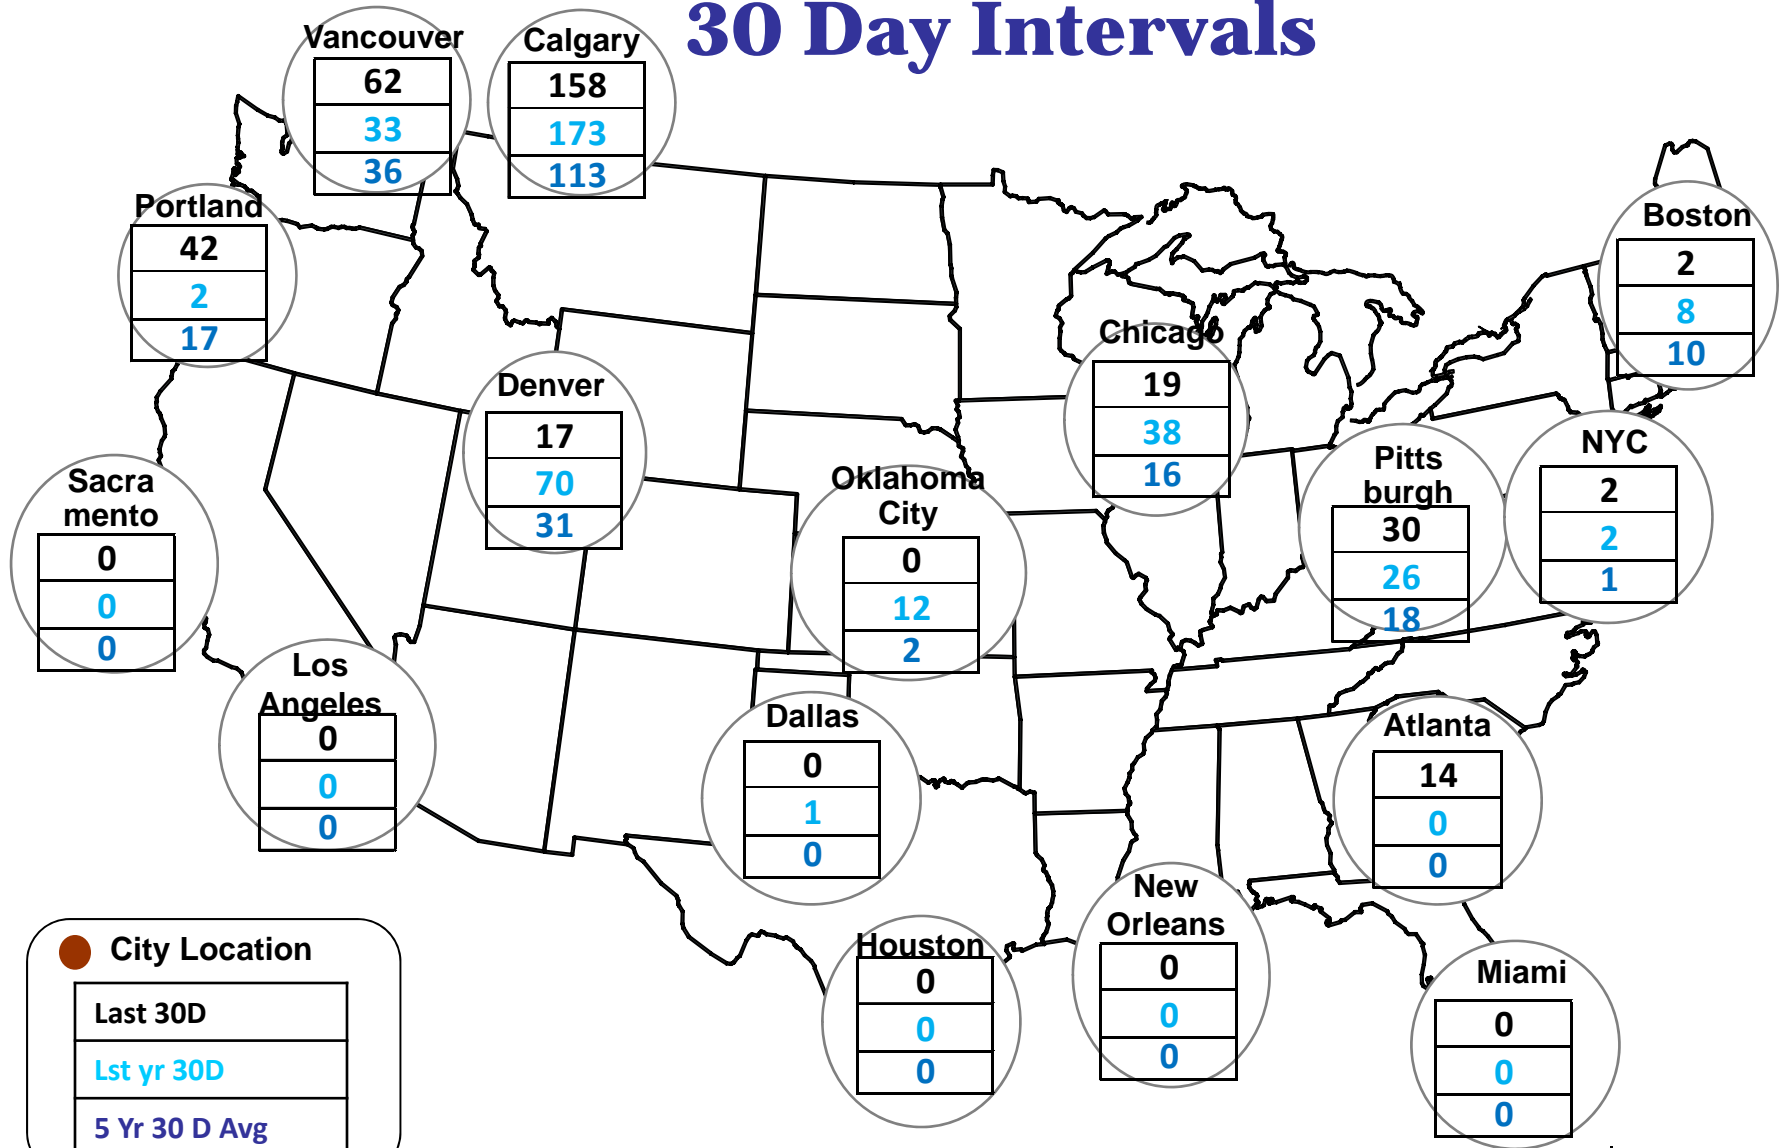

Cumulative HDDs by City 30 Day Intervals

● City Location

Last 30D
Lst yr 30D
5 Yr 30 D Avg

Source: Bloomberg Weather

Updated 9/14/2015

Cumulative CDDs by City 30 Day Intervals

Source: Bloomberg Weather

Updated 9/14/2015

Federal Energy Regulatory Commission • Market Oversight • www.ferc.gov/oversight

Spot Natural Gas Prices 30 Day Average (\$/MMBtu)

Source: ICE

Federal Energy Regulatory Commission • Market Oversight • www.ferc.gov/oversight