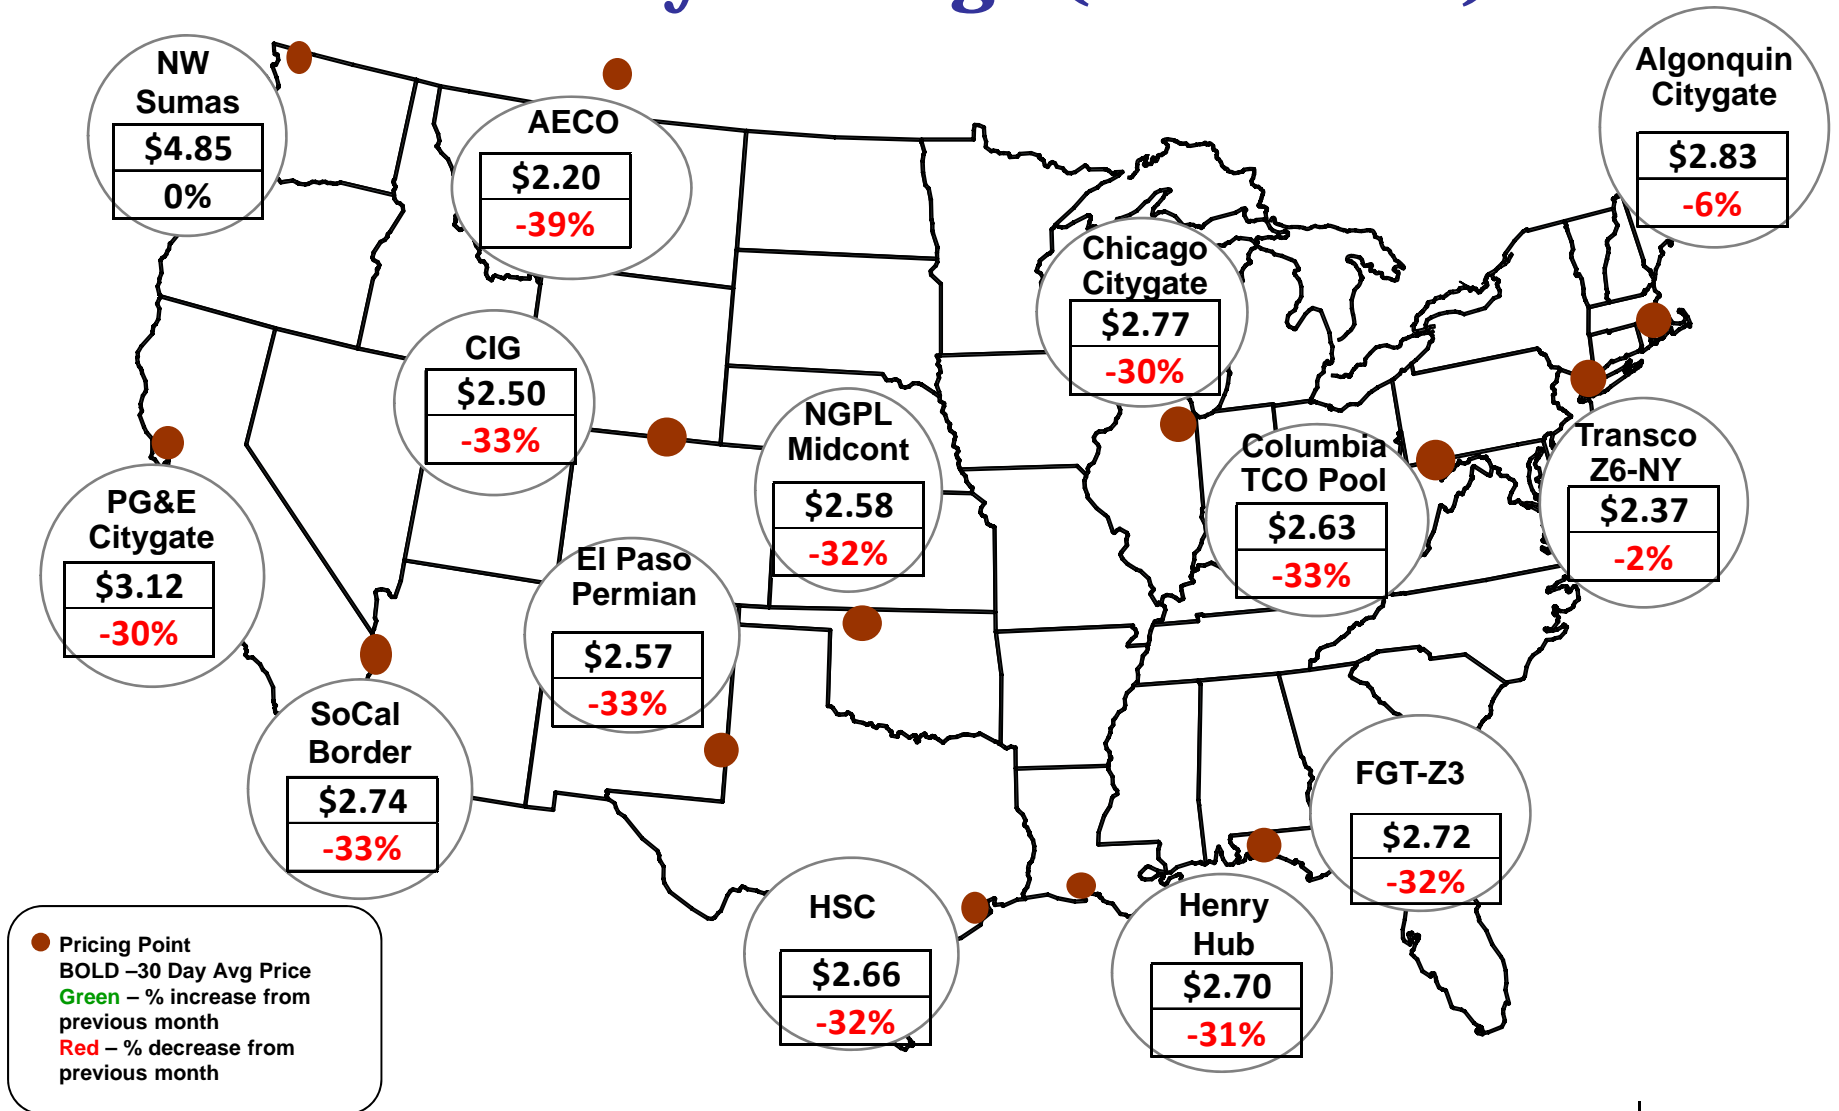

Cumulative HDDs by City 30 Day Intervals

● City Location

Last 30D
Lst yr 30D
5 Yr 30 D Avg

Source: Bloomberg Weather

Updated 9/14/2015

Cumulative CDDs by City 30 Day Intervals

Source: Bloomberg Weather

Updated 9/14/2015

Federal Energy Regulatory Commission • Market Oversight • www.ferc.gov/oversight

Spot Natural Gas Prices 30 Day Average (\$/MMBtu)

Source: ICE

Federal Energy Regulatory Commission • Market Oversight • www.ferc.gov/oversight