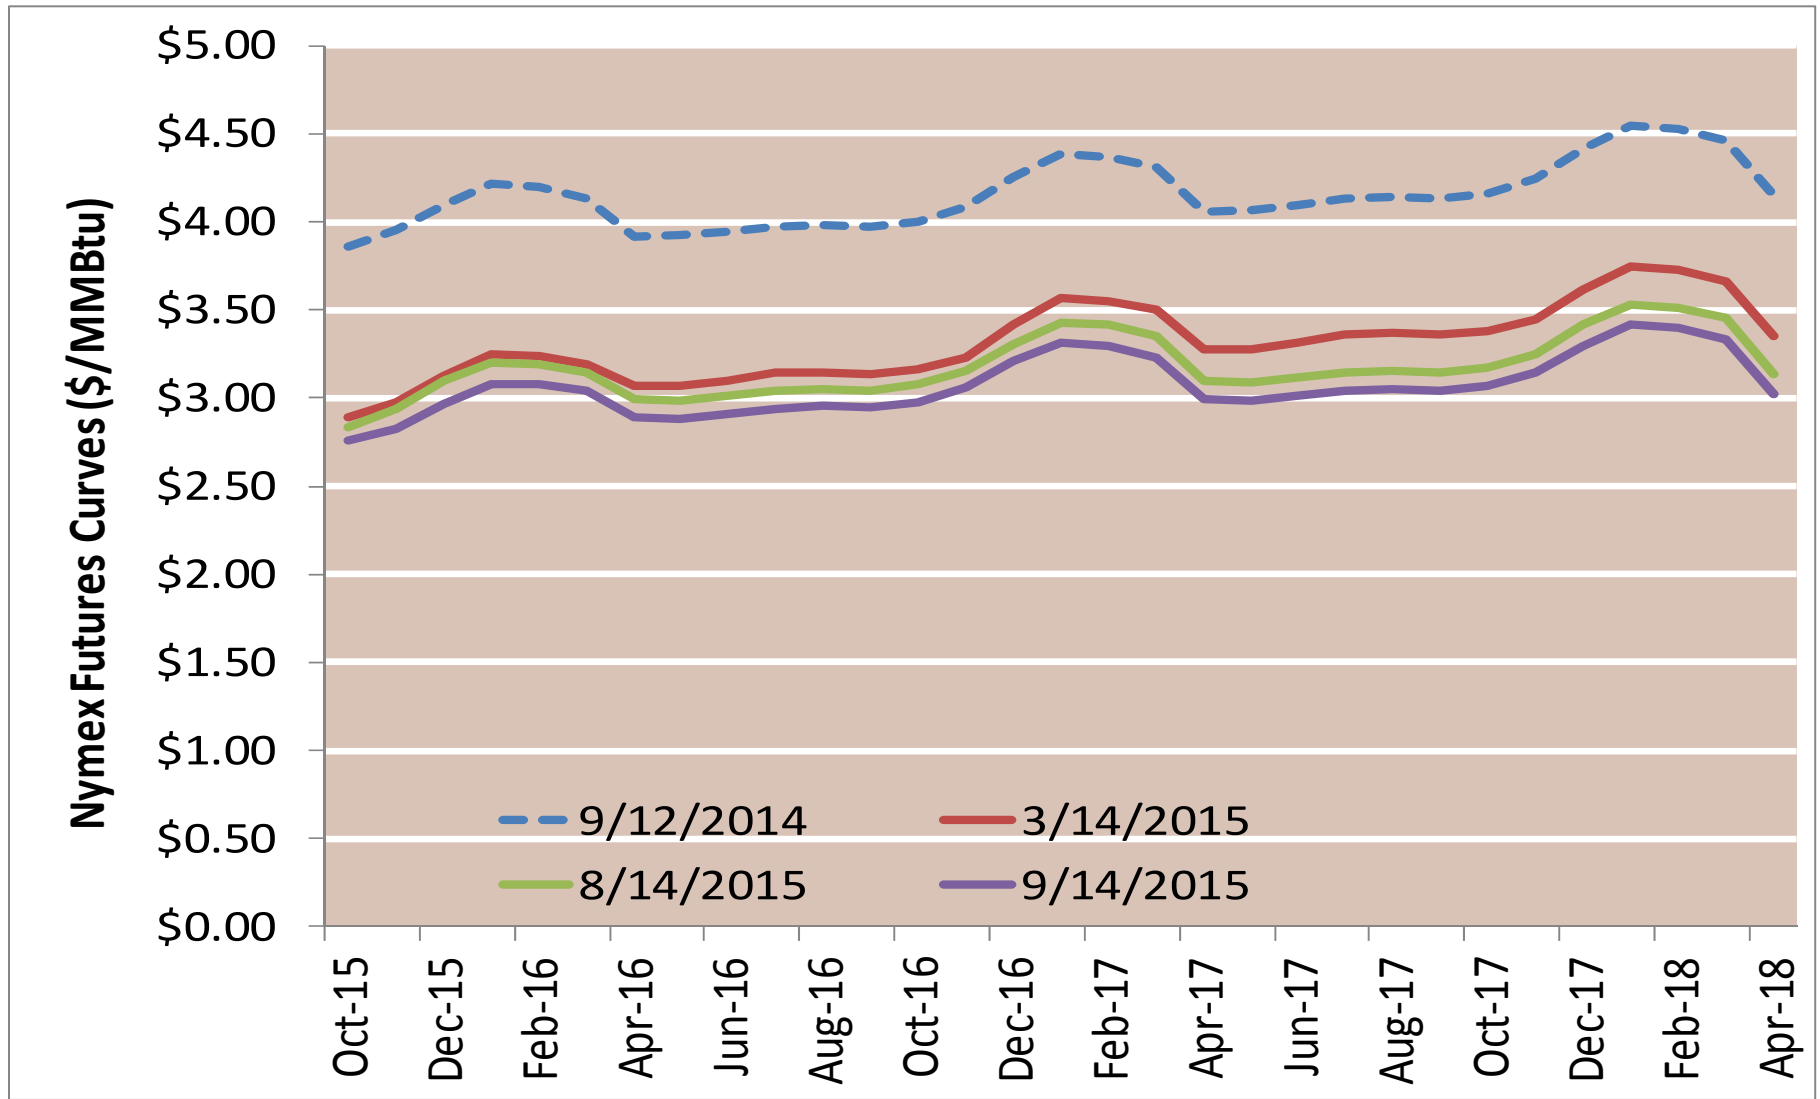

Cumulative HDDs by City 30 Day Intervals

● City Location

Last 30D
Lst yr 30D
5 Yr 30 D Avg

Source: Bloomberg Weather

Updated 9/14/2015

Cumulative CDDs by City 30 Day Intervals

Source: Bloomberg Weather

Updated 9/14/2015

Federal Energy Regulatory Commission • Market Oversight • www.ferc.gov/oversight

Spot Natural Gas Prices 30 Day Average (\$/MMBtu)

Source: ICE

Federal Energy Regulatory Commission • Market Oversight • www.ferc.gov/oversight

Spot Natural Gas Trading Volumes 30 Day Average (MMBtus)

Source: ICE

Updated 9/14/2015

Gas vs Coal

Nymex Futures Curves

Brent vs WTI

Nymex Settlement

Natural Gas Liquids (NGLs) Prices