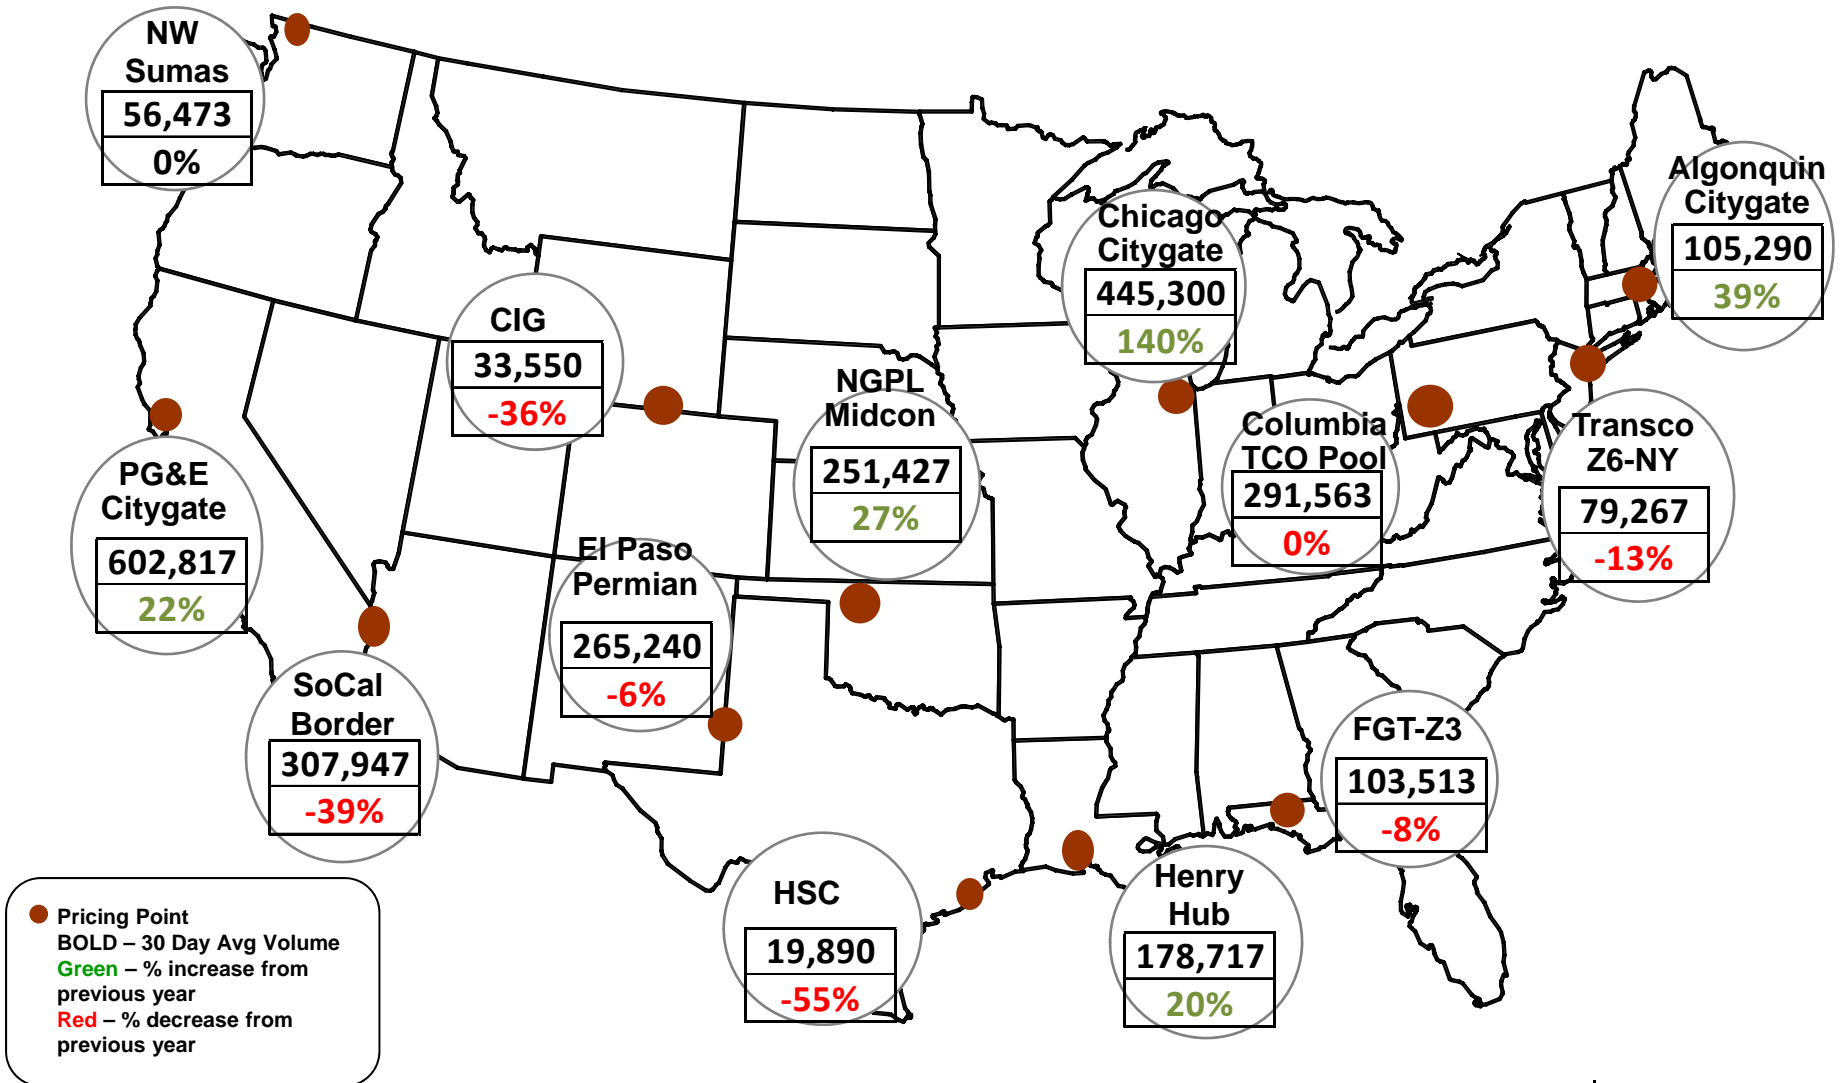

Federal Energy Regulatory Commission • Market Oversight • www.ferc.gov/oversight

Spot Natural Gas Trading Volumes 30 Day Average (MMBtus)

Source: ICE

Updated 9/14/2015