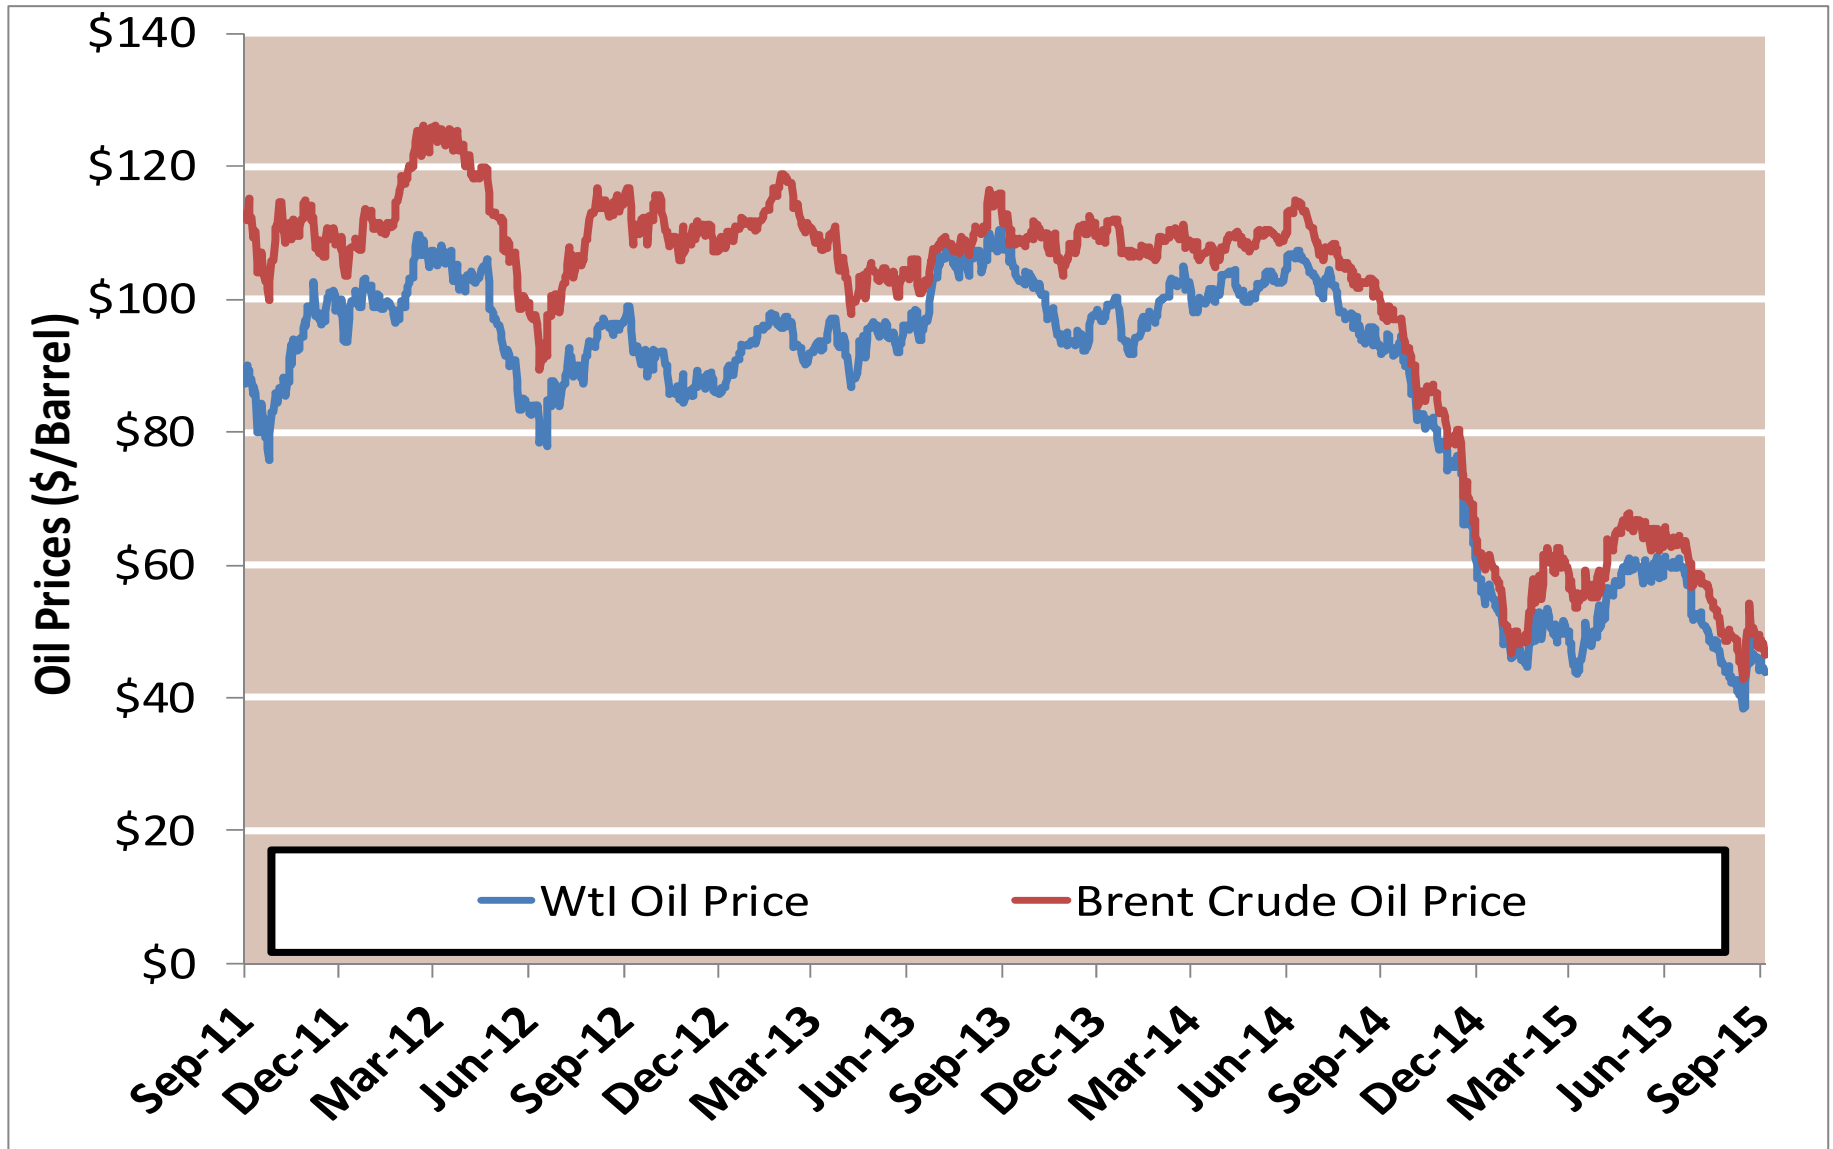

Cumulative HDDs by City 30 Day Intervals

● City Location

Last 30D
Lst yr 30D
5 Yr 30 D Avg

Source: Bloomberg Weather

Updated 9/14/2015

Cumulative CDDs by City 30 Day Intervals

Source: Bloomberg Weather

Updated 9/14/2015

Federal Energy Regulatory Commission • Market Oversight • www.ferc.gov/oversight

Spot Natural Gas Prices 30 Day Average (\$/MMBtu)

Source: ICE

Federal Energy Regulatory Commission • Market Oversight • www.ferc.gov/oversight

Spot Natural Gas Trading Volumes 30 Day Average (MMBtus)

Source: ICE

Updated 9/14/2015

Gas vs Coal

Nymex Futures Curves

Brent vs WTI

Nymex Settlement

Natural Gas Liquids (NGLs) Prices