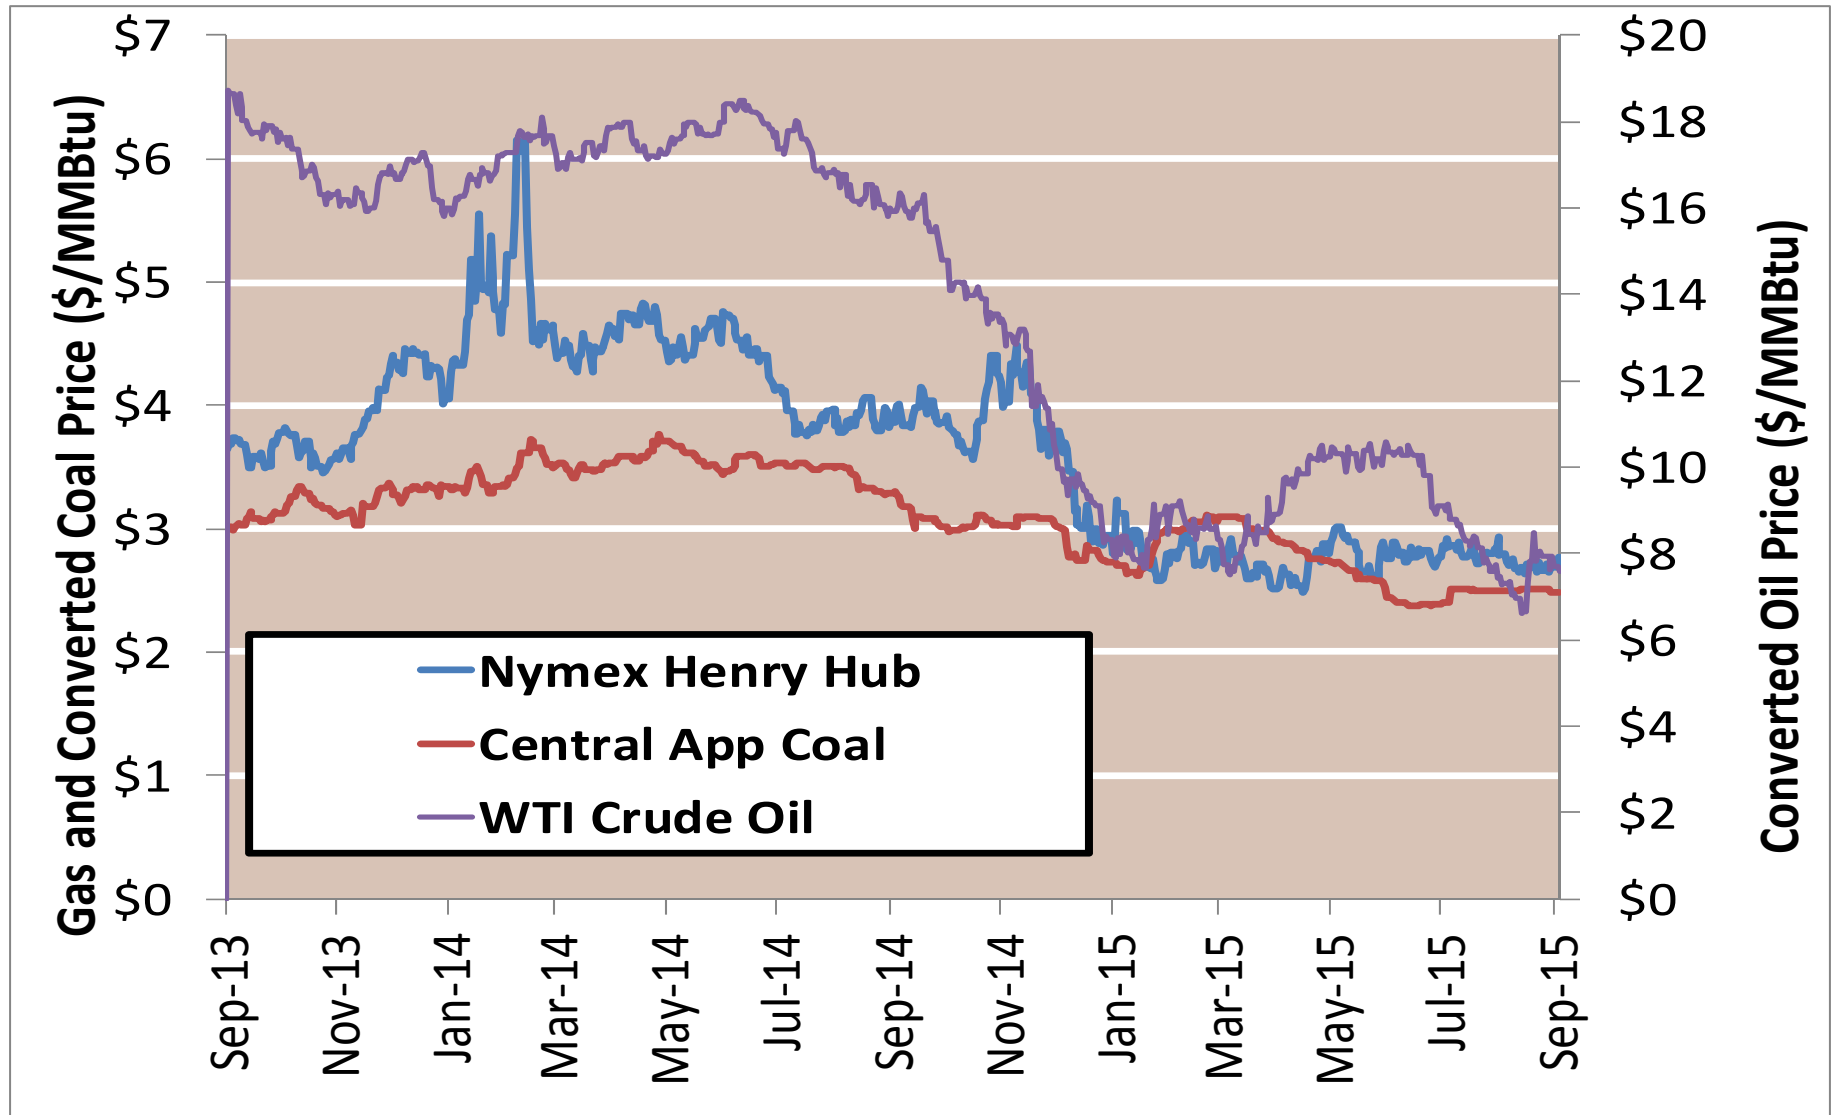

Cumulative HDDs by City 30 Day Intervals

● City Location

Last 30D
Lst yr 30D
5 Yr 30 D Avg

Source: Bloomberg Weather

Updated 9/14/2015

Cumulative CDDs by City 30 Day Intervals

Source: Bloomberg Weather

Updated 9/14/2015

Federal Energy Regulatory Commission • Market Oversight • www.ferc.gov/oversight

Spot Natural Gas Prices 30 Day Average (\$/MMBtu)

Source: ICE

Federal Energy Regulatory Commission • Market Oversight • www.ferc.gov/oversight

Spot Natural Gas Trading Volumes 30 Day Average (MMBtus)

Source: ICE

Updated 9/14/2015

Gas vs Coal

Nymex Futures Curves

Brent vs WTI

Nymex Settlement

Natural Gas Liquids (NGLs) Prices