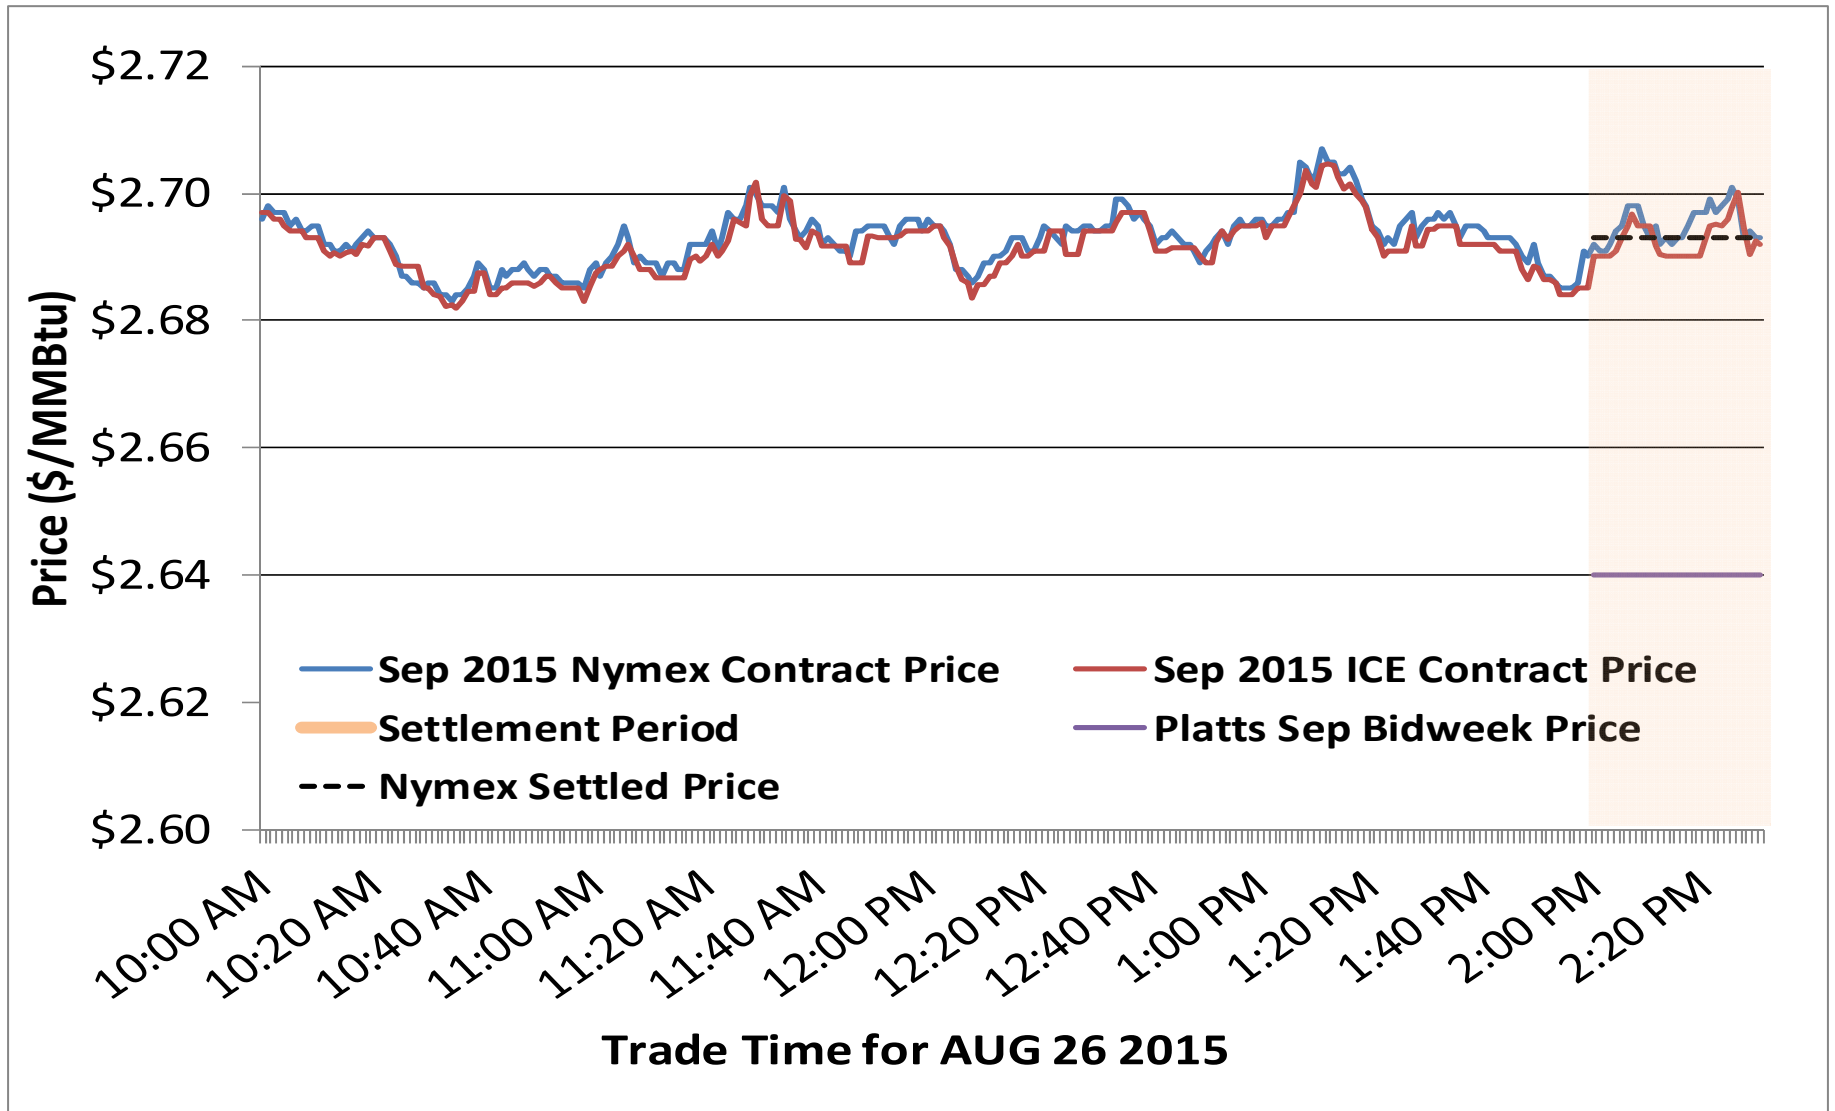

Federal Energy Regulatory Commission • Market Oversight • www.ferc.gov/oversight

Spot Natural Gas Prices 30 Day Average (\$/MMBtu)

Source: ICE

Federal Energy Regulatory Commission • Market Oversight • www.ferc.gov/oversight

Spot Natural Gas Trading Volumes 30 Day Average (MMBtus)

Source: ICE

Updated 9/14/2015

Gas vs Coal

Nymex Futures Curves

Brent vs WTI

Nymex Settlement

Natural Gas Liquids (NGLs) Prices