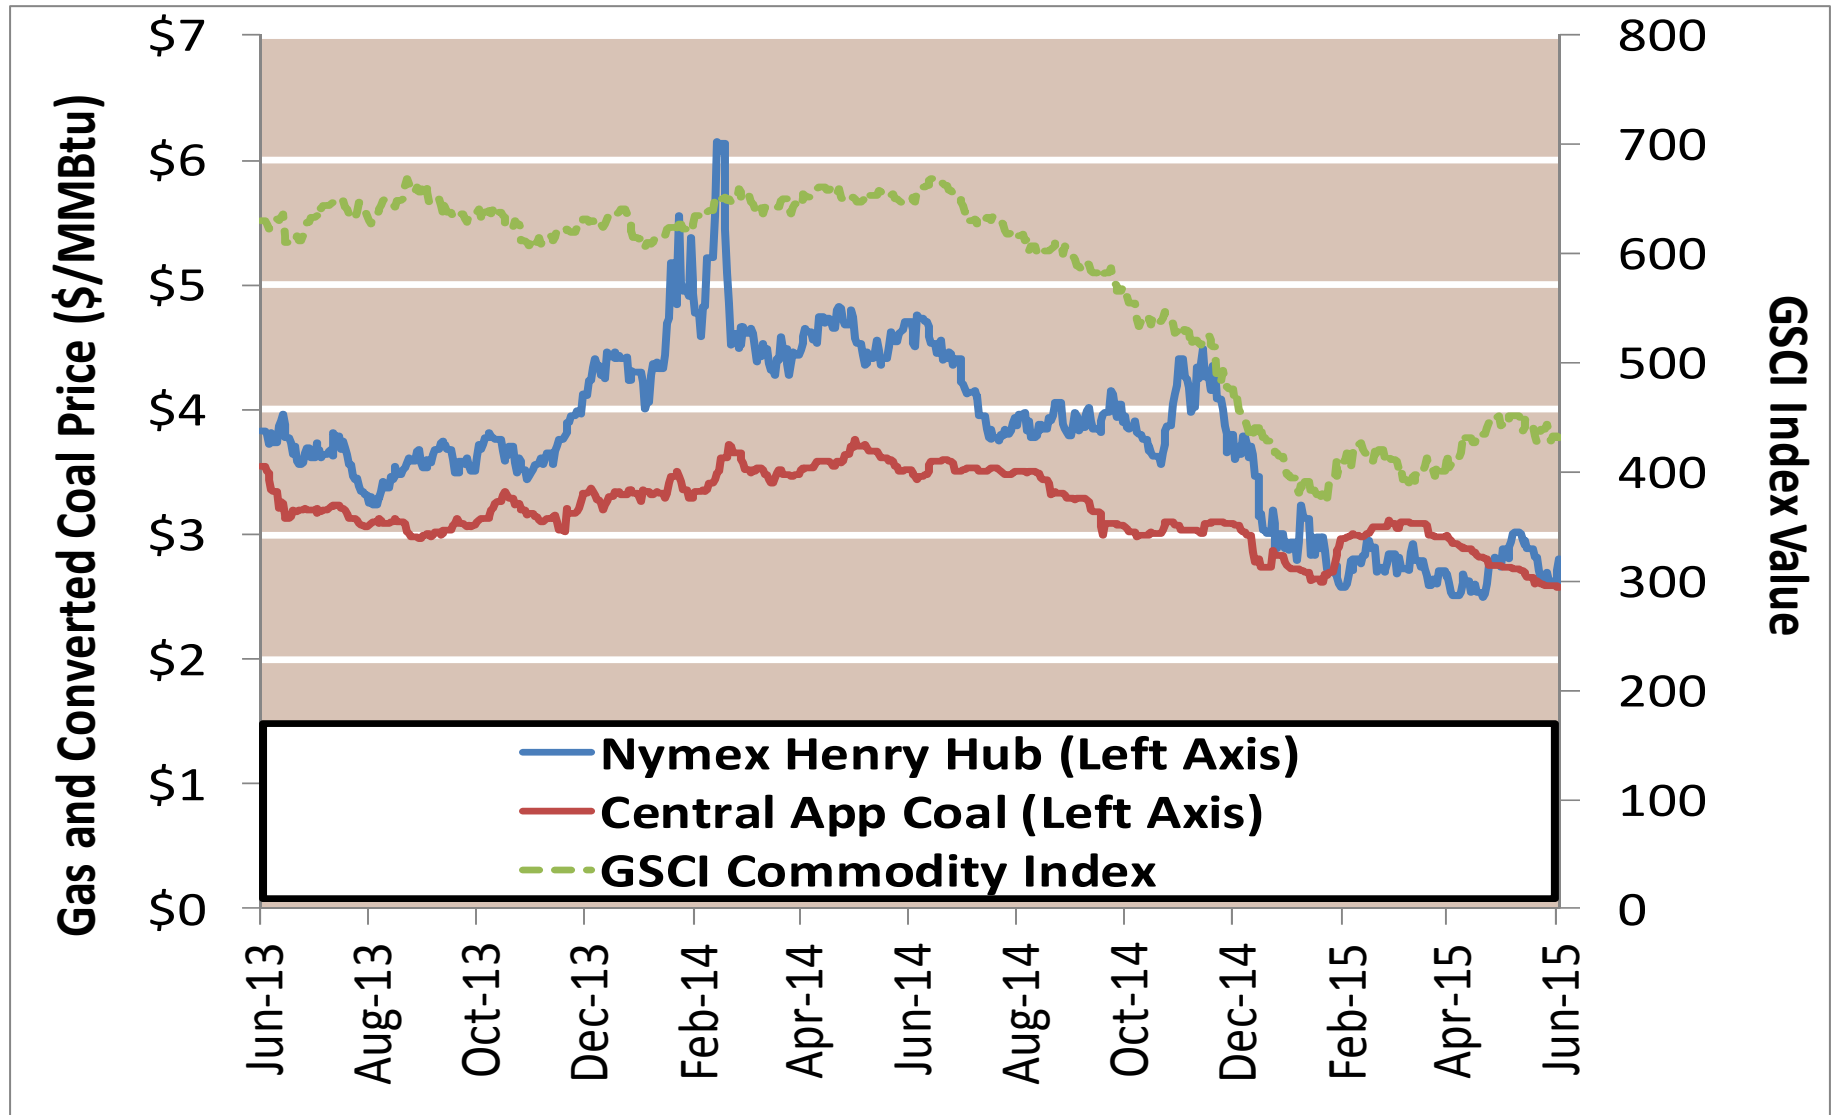

Cumulative HDDs by City 30 Day Intervals

● City Location

Last 30D
Lst yr 30D
5 Yr 30 D Avg

Source: Bloomberg Weather

Updated 6/11/2015

Cumulative CDDs by City 30 Day Intervals

Source: Bloomberg Weather

Updated 6/11/2015

Federal Energy Regulatory Commission • Market Oversight • www.ferc.gov/oversight

Spot Natural Gas Prices 30 Day Average (\$/MMBtu)

Source: ICE

Updated 6/11/2015

Federal Energy Regulatory Commission • Market Oversight • www.ferc.gov/oversight

Spot Natural Gas Trading Volumes 30 Day Average (MMBtus)

Source: ICE

Updated 6/11/2015

Gas vs Coal

Nymex Futures Curves

Brent vs WTI

Nymex Settlement

Natural Gas Liquids (NGLs) Prices