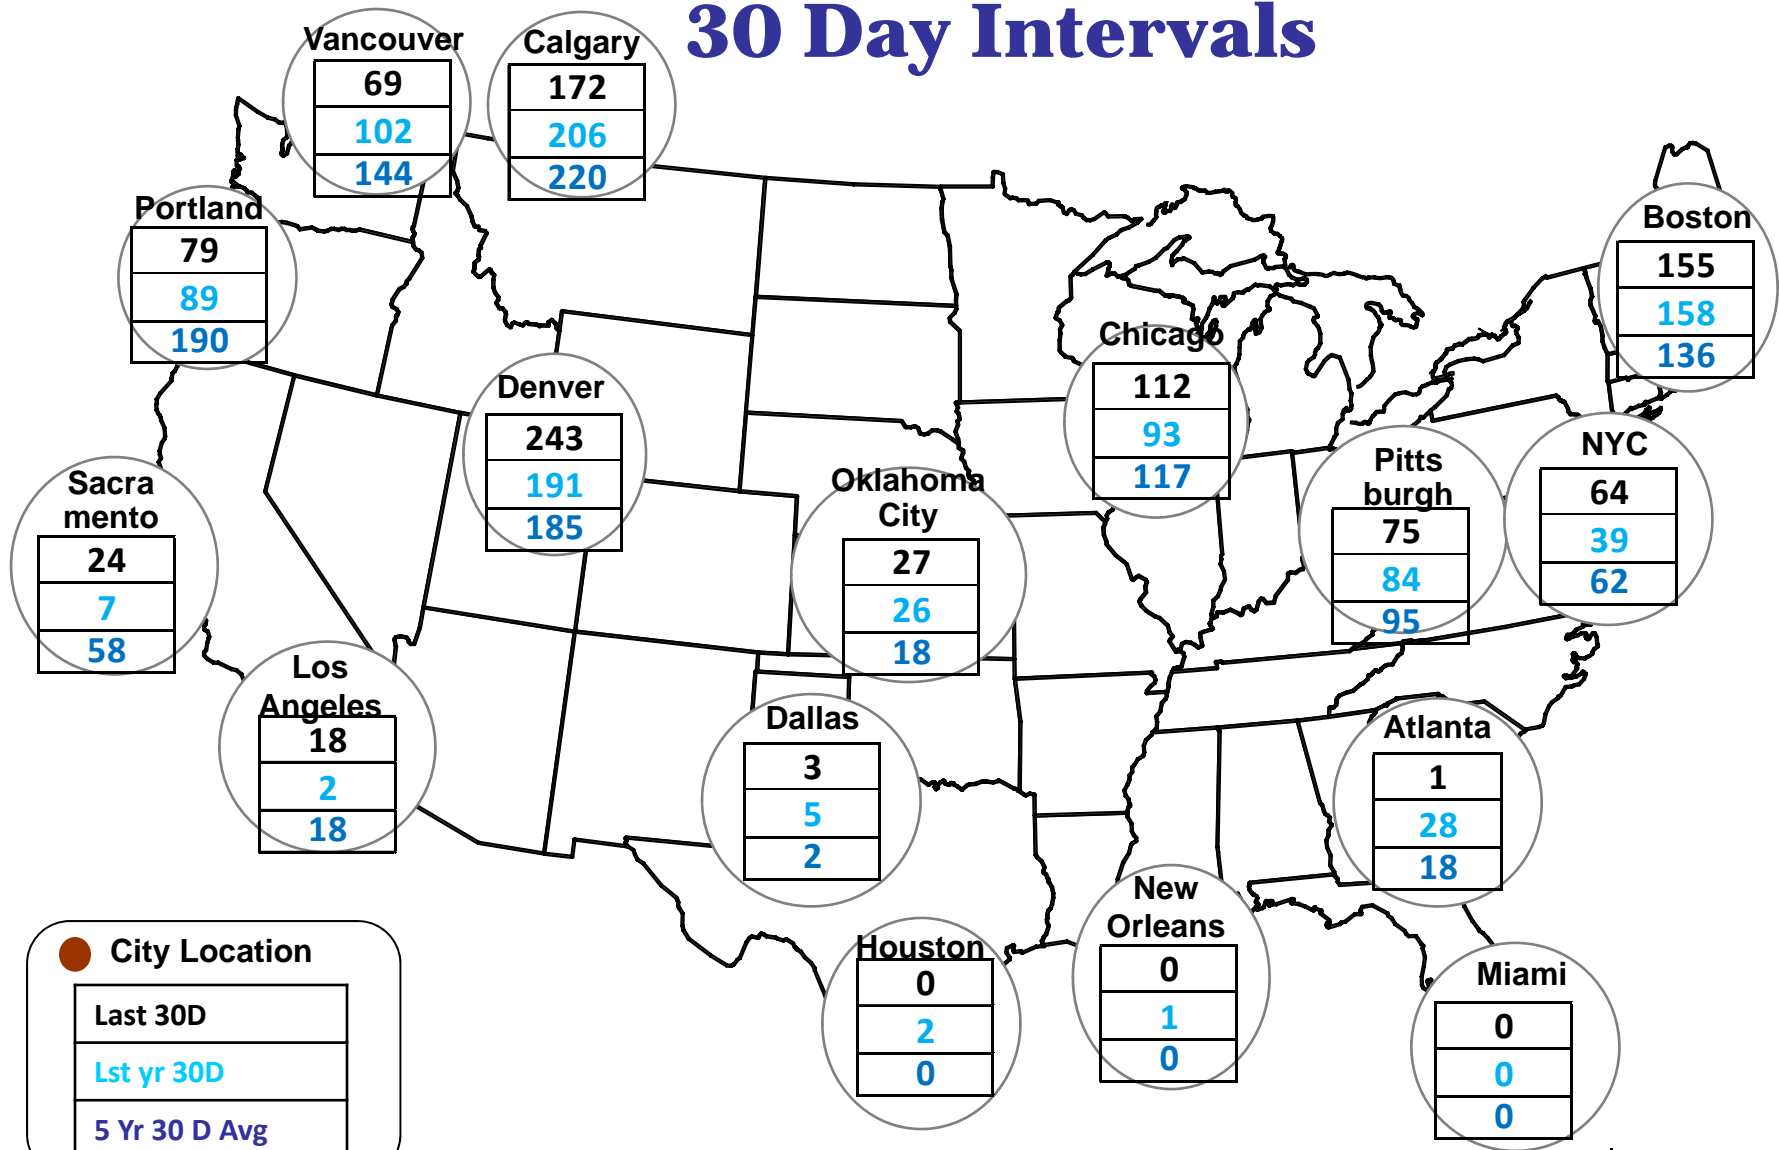

Cumulative HDDs by City 30 Day Intervals

● City Location

Last 30D
Lst yr 30D
5 Yr 30 D Avg

Source: Bloomberg Weather

Updated 6/11/2015

Cumulative CDDs by City 30 Day Intervals

Source: Bloomberg Weather

Updated 6/11/2015