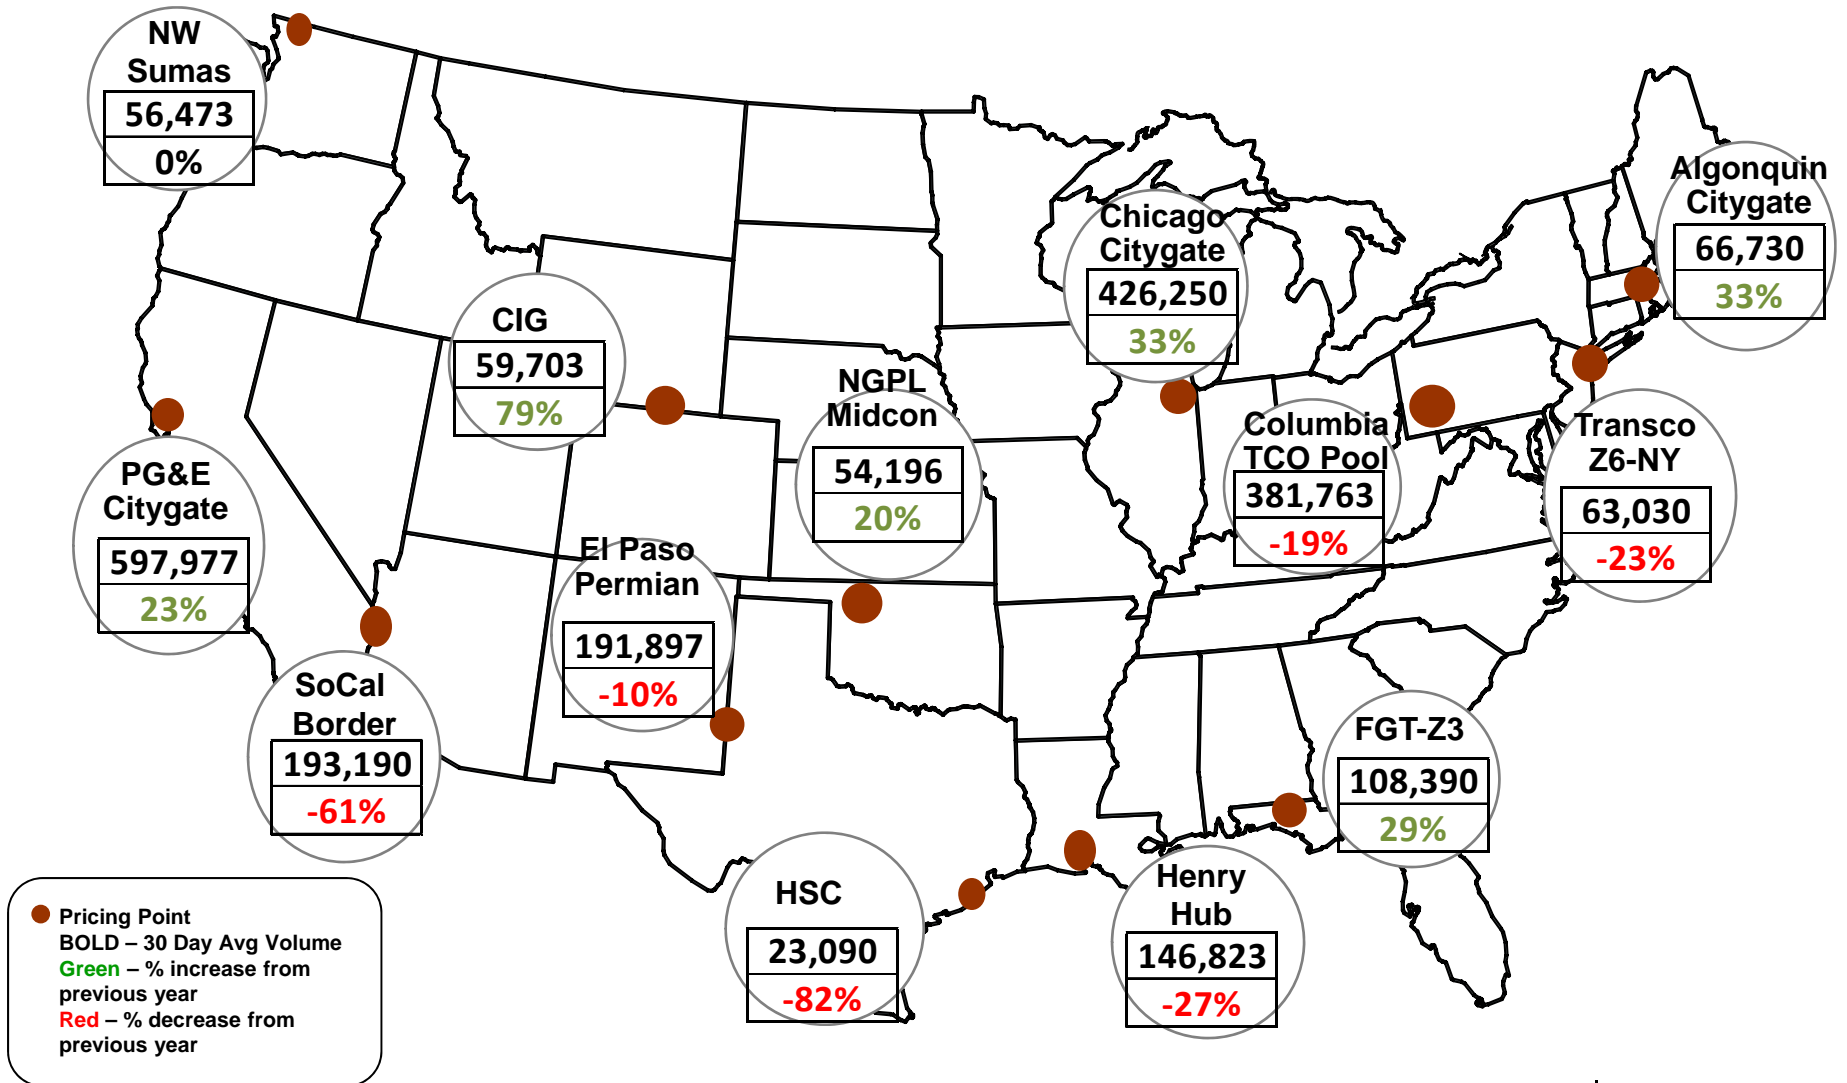

Federal Energy Regulatory Commission • Market Oversight • www.ferc.gov/oversight

Spot Natural Gas Trading Volumes 30 Day Average (MMBtus)

Source: ICE

Updated 6/11/2015