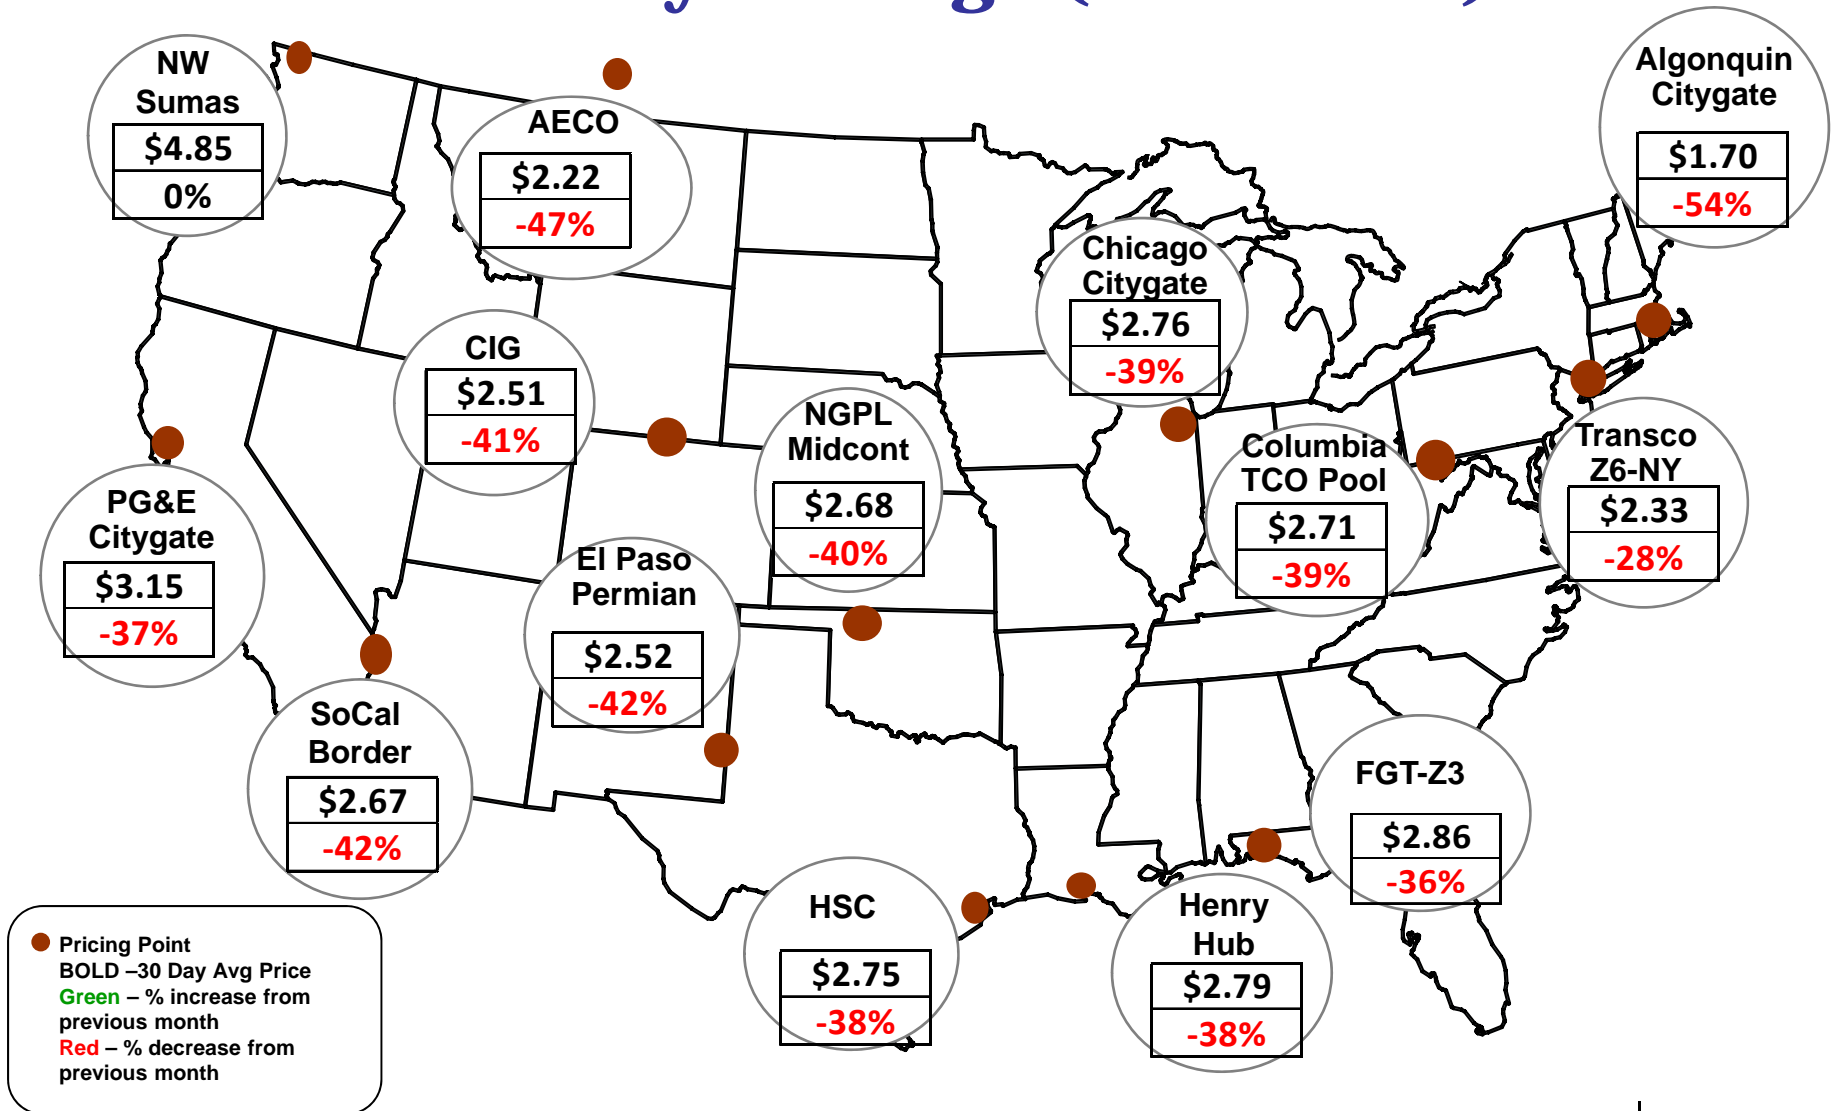

Cumulative HDDs by City 30 Day Intervals

● City Location

Last 30D
Lst yr 30D
5 Yr 30 D Avg

Source: Bloomberg Weather

Updated 6/11/2015

Cumulative CDDs by City 30 Day Intervals

Source: Bloomberg Weather

Updated 6/11/2015

Federal Energy Regulatory Commission • Market Oversight • www.ferc.gov/oversight

Spot Natural Gas Prices 30 Day Average (\$/MMBtu)

Source: ICE

Updated 6/11/2015

Federal Energy Regulatory Commission • Market Oversight • www.ferc.gov/oversight