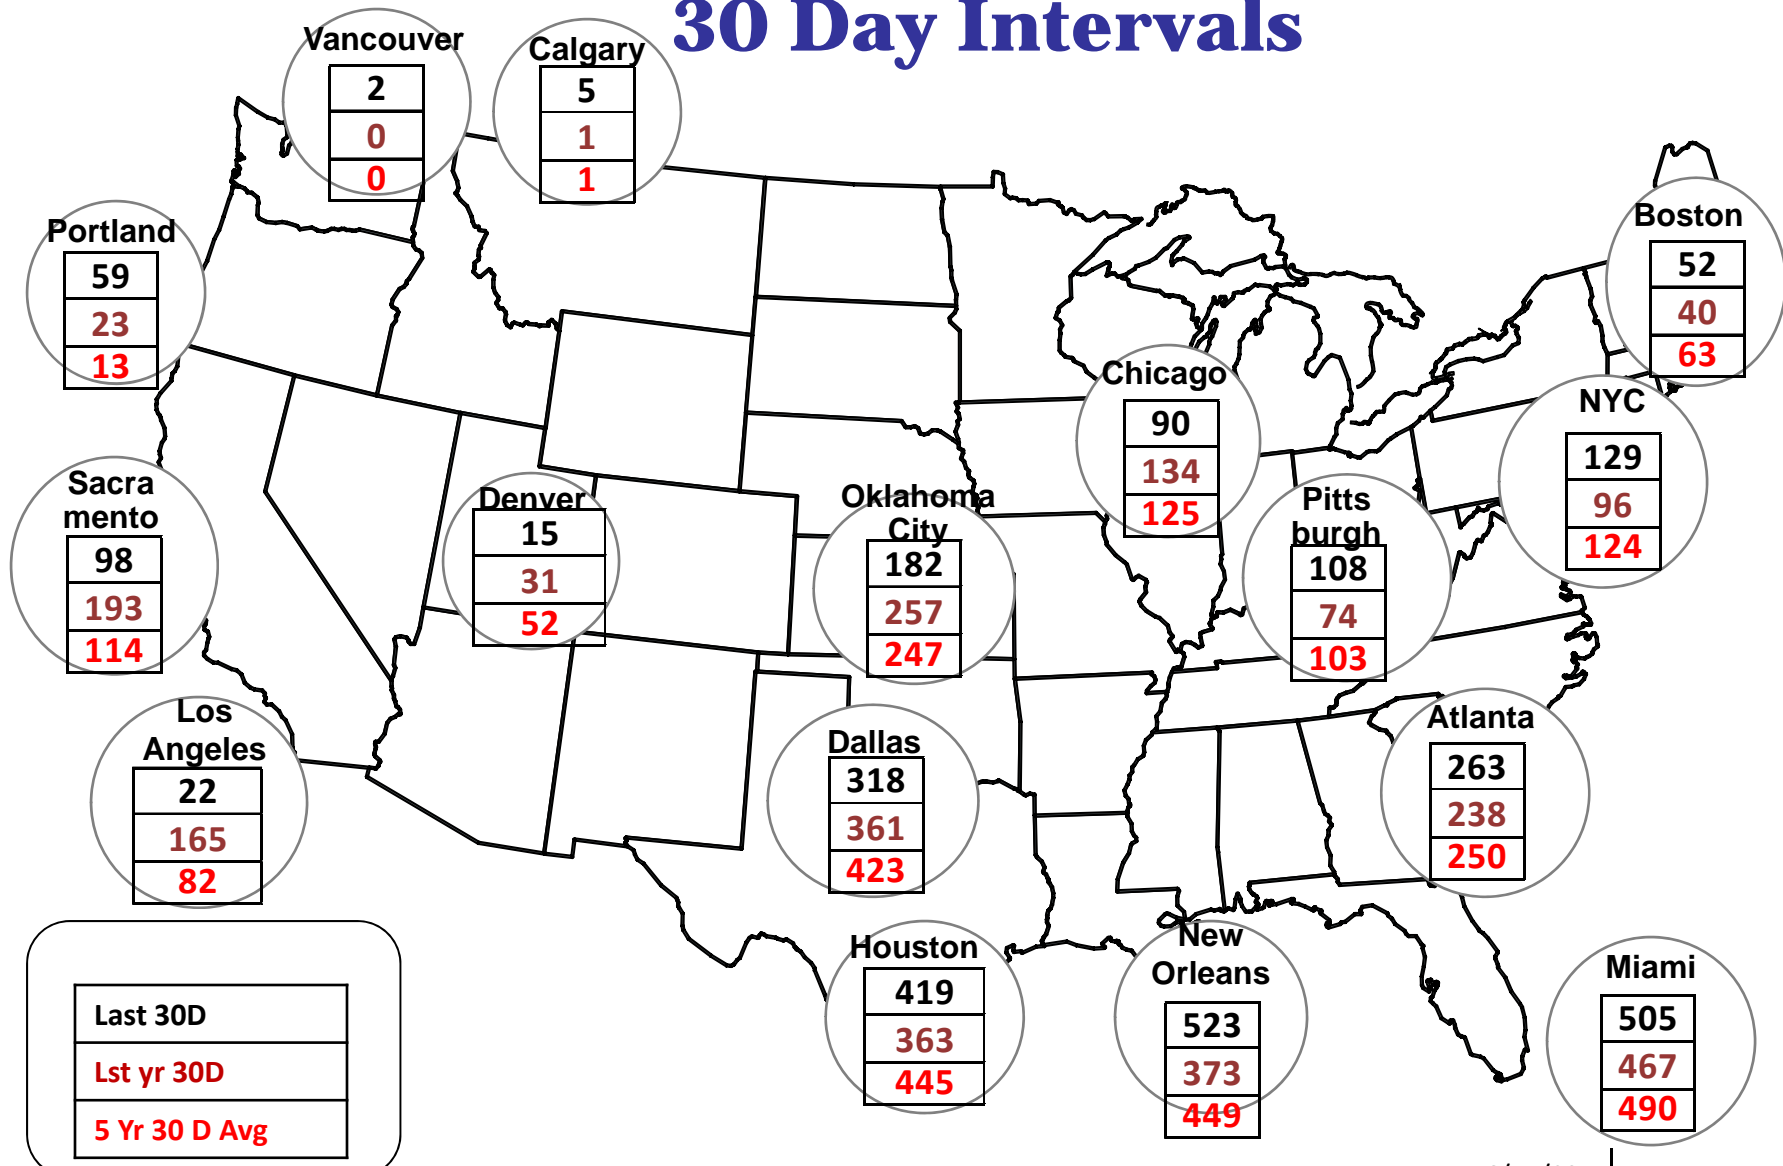

Cumulative HDDs by City 30 Day Intervals

● City Location

Last 30D
Lst yr 30D
5 Yr 30 D Avg

Source: Bloomberg Weather

Updated 6/11/2015

Cumulative CDDs by City 30 Day Intervals

Source: Bloomberg Weather

Updated 6/11/2015

Federal Energy Regulatory Commission • Market Oversight • www.ferc.gov/oversight

Spot Natural Gas Prices 30 Day Average (\$/MMBtu)

Source: ICE

Updated 6/11/2015

Federal Energy Regulatory Commission • Market Oversight • www.ferc.gov/oversight