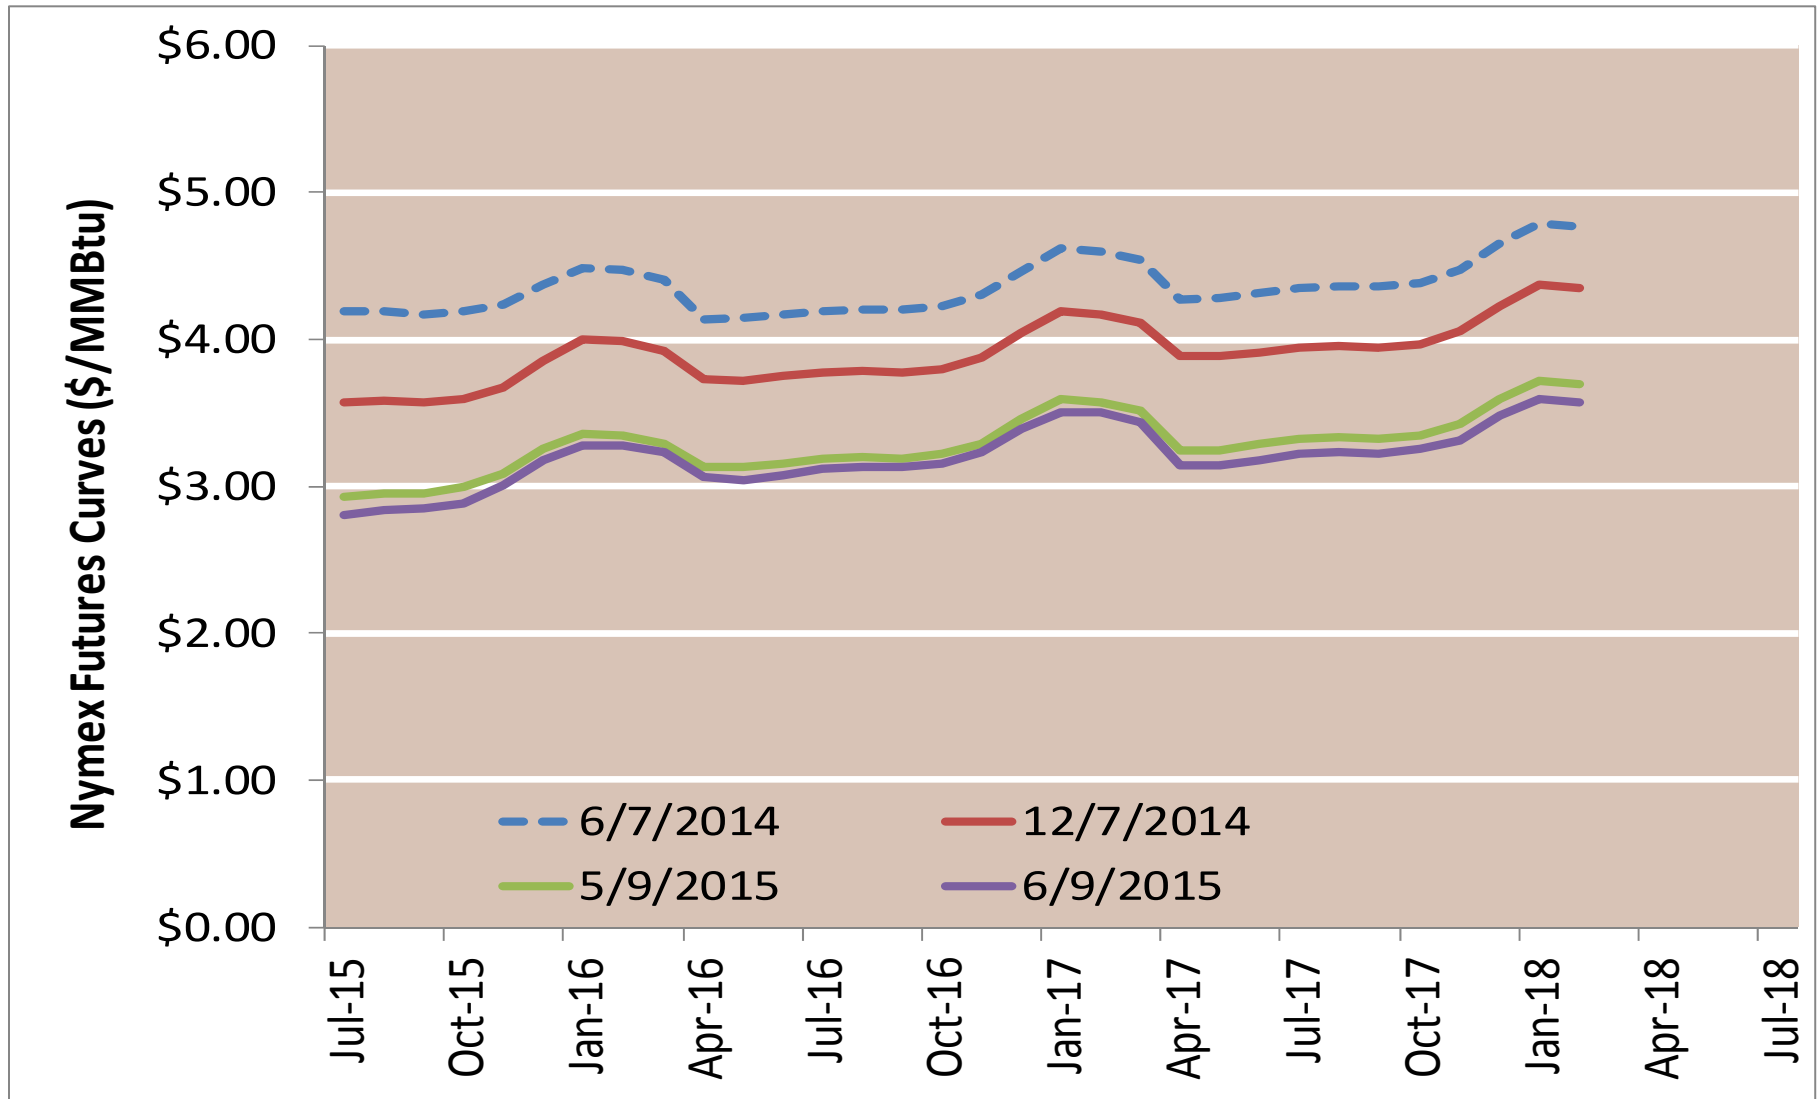

Cumulative HDDs by City 30 Day Intervals

● City Location

Last 30D
Lst yr 30D
5 Yr 30 D Avg

Source: Bloomberg Weather

Updated 6/11/2015

Cumulative CDDs by City 30 Day Intervals

Source: Bloomberg Weather

Updated 6/11/2015

Federal Energy Regulatory Commission • Market Oversight • www.ferc.gov/oversight

Spot Natural Gas Prices 30 Day Average (\$/MMBtu)

Source: ICE

Updated 6/11/2015

Federal Energy Regulatory Commission • Market Oversight • www.ferc.gov/oversight

Spot Natural Gas Trading Volumes 30 Day Average (MMBtus)

Source: ICE

Updated 6/11/2015

Gas vs Coal

Nymex Futures Curves

Brent vs WTI

Nymex Settlement

Natural Gas Liquids (NGLs) Prices