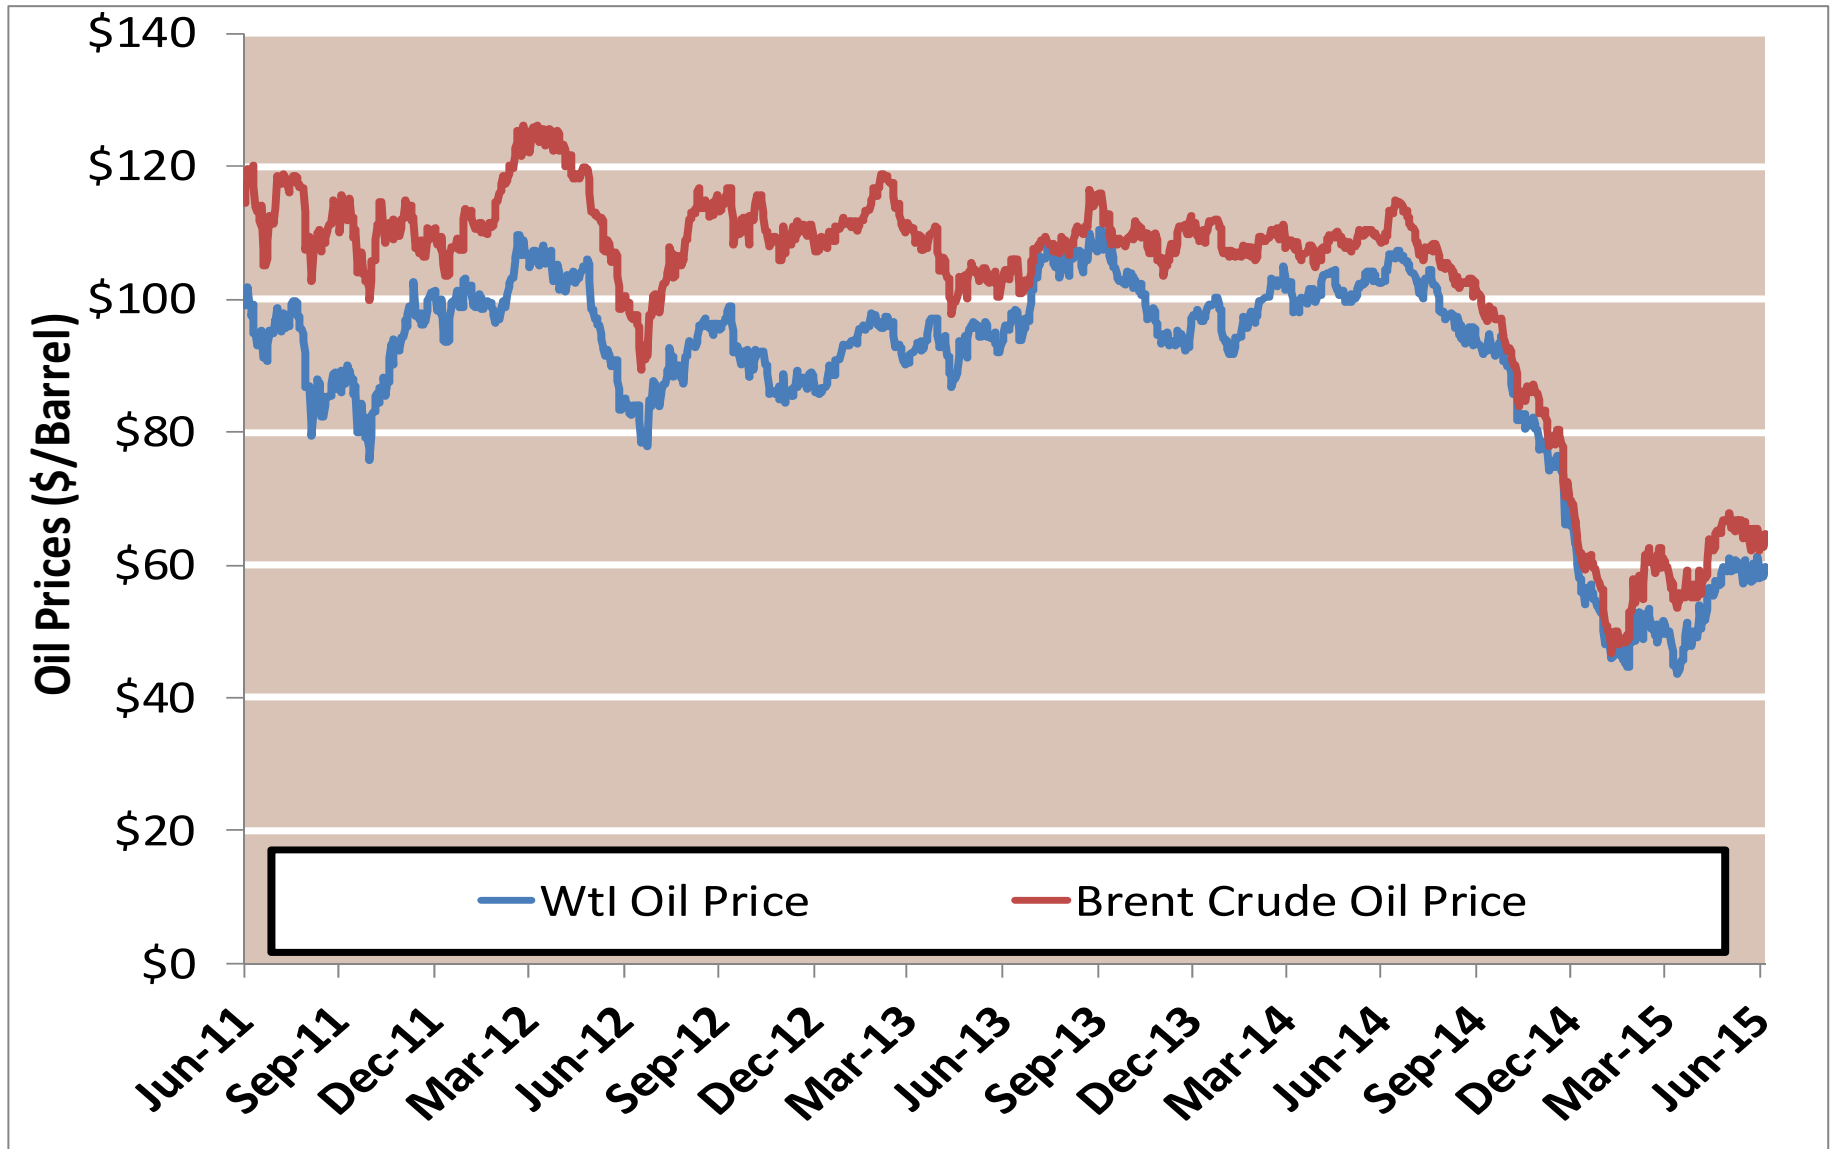

Federal Energy Regulatory Commission • Market Oversight • www.ferc.gov/oversight

Spot Natural Gas Prices 30 Day Average (\$/MMBtu)

Source: ICE

Updated 6/11/2015

Federal Energy Regulatory Commission • Market Oversight • www.ferc.gov/oversight

Spot Natural Gas Trading Volumes 30 Day Average (MMBtus)

Source: ICE

Updated 6/11/2015

Gas vs Coal

Nymex Futures Curves

Brent vs WTI

Nymex Settlement

Natural Gas Liquids (NGLs) Prices