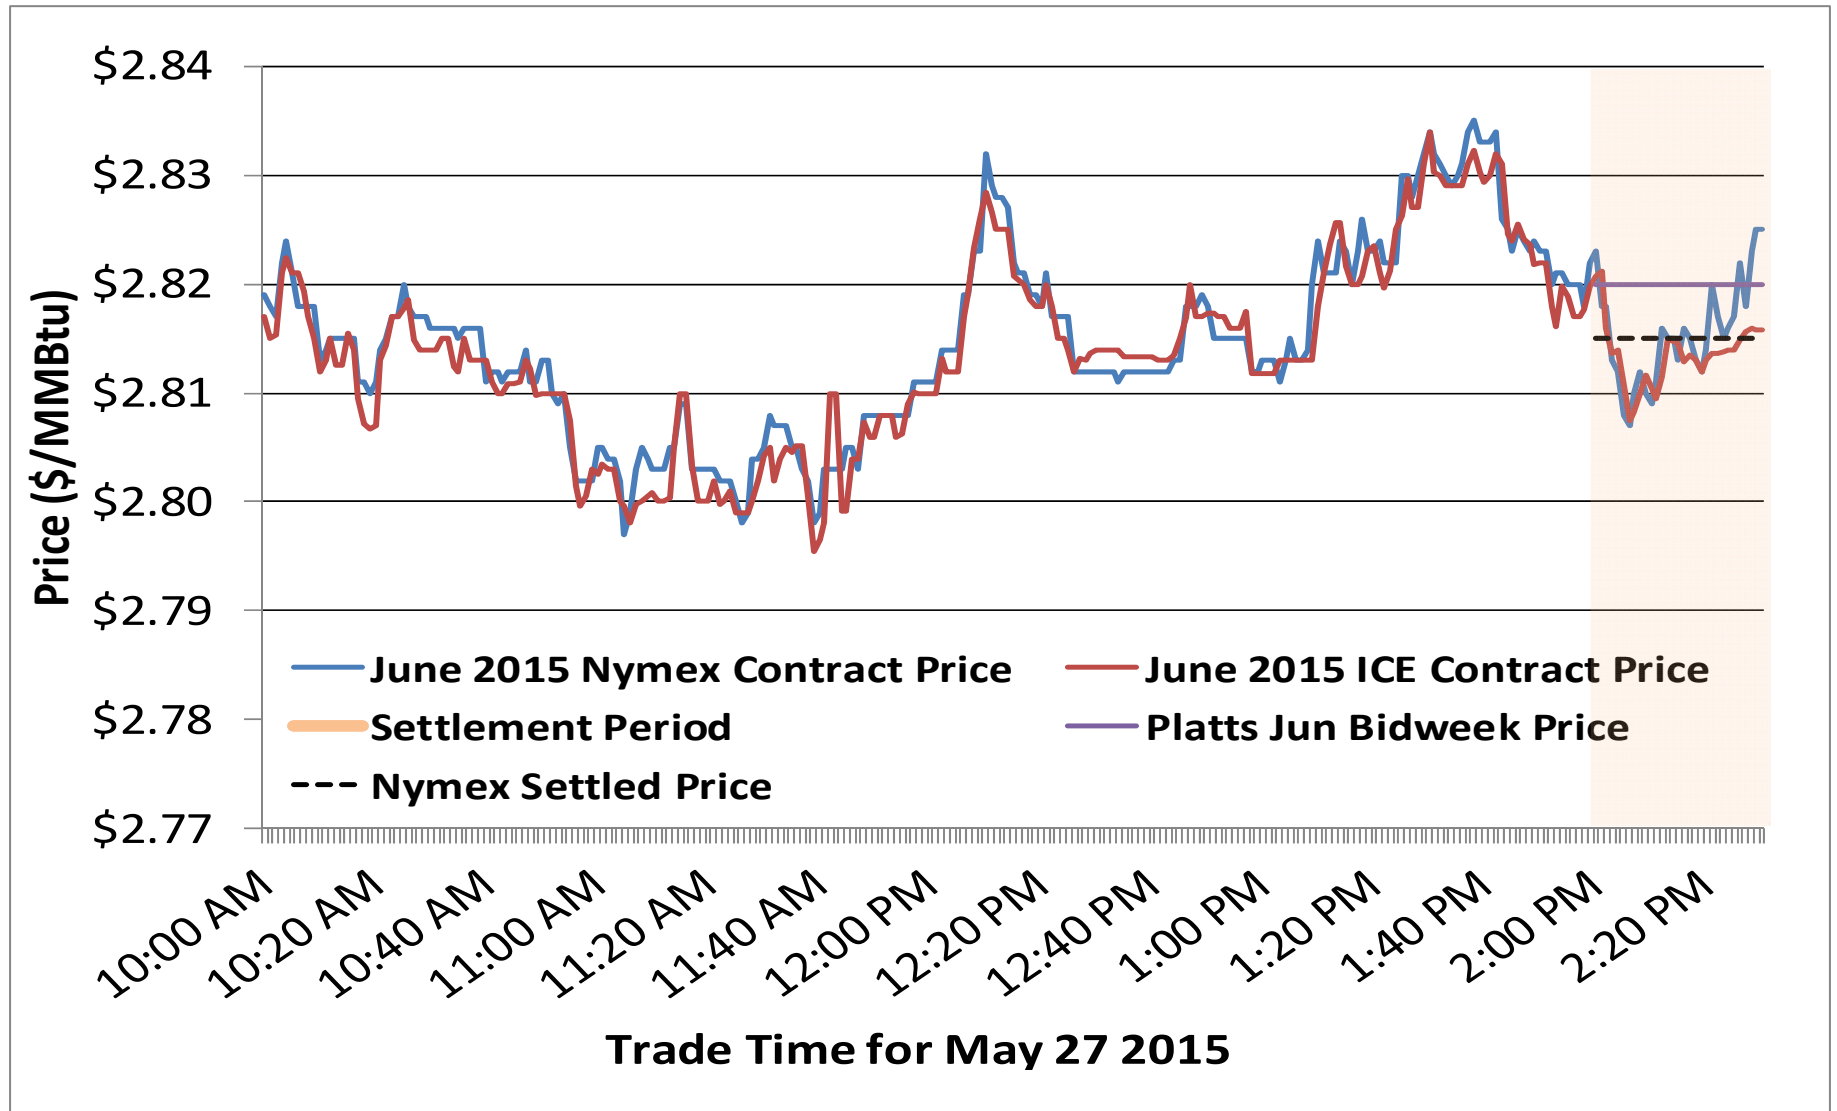

Federal Energy Regulatory Commission • Market Oversight • www.ferc.gov/oversight

Spot Natural Gas Prices 30 Day Average (\$/MMBtu)

Source: ICE

Updated 6/11/2015

Federal Energy Regulatory Commission • Market Oversight • www.ferc.gov/oversight

Spot Natural Gas Trading Volumes 30 Day Average (MMBtus)

Source: ICE

Updated 6/11/2015

Gas vs Coal

Nymex Futures Curves

Brent vs WTI

Nymex Settlement

Natural Gas Liquids (NGLs) Prices