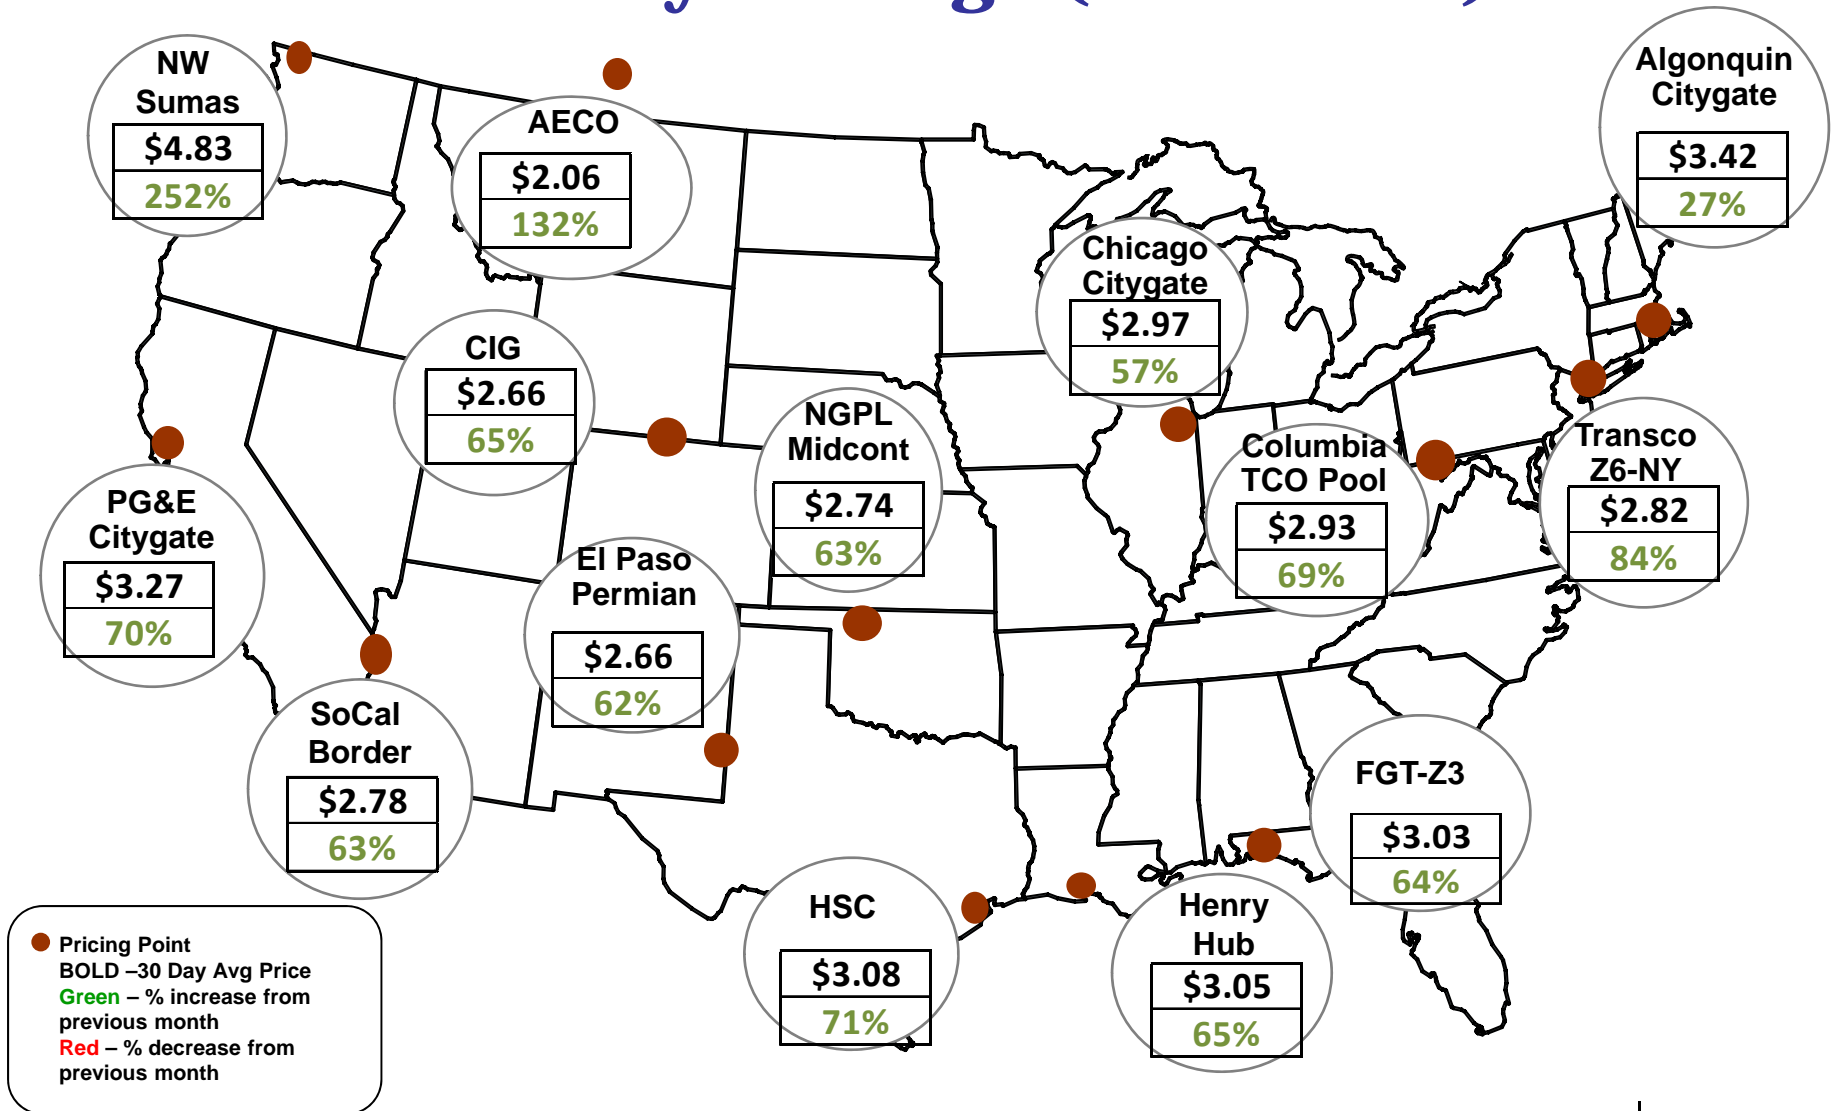

Cumulative HDDs by City 30 Day Intervals

● City Location

Last 30D
Lst yr 30D
5 Yr 30 D Avg

Source: Bloomberg Weather

Updated 4/18/2017

Cumulative CDDs by City 30 Day Intervals

Source: Bloomberg Weather

Updated 4/18/2017

Federal Energy Regulatory Commission • Market Oversight • www.ferc.gov/oversight

Spot Natural Gas Prices 30 Day Average (\$/MMBtu)

Source: ICE

Federal Energy Regulatory Commission • Market Oversight • www.ferc.gov/oversight