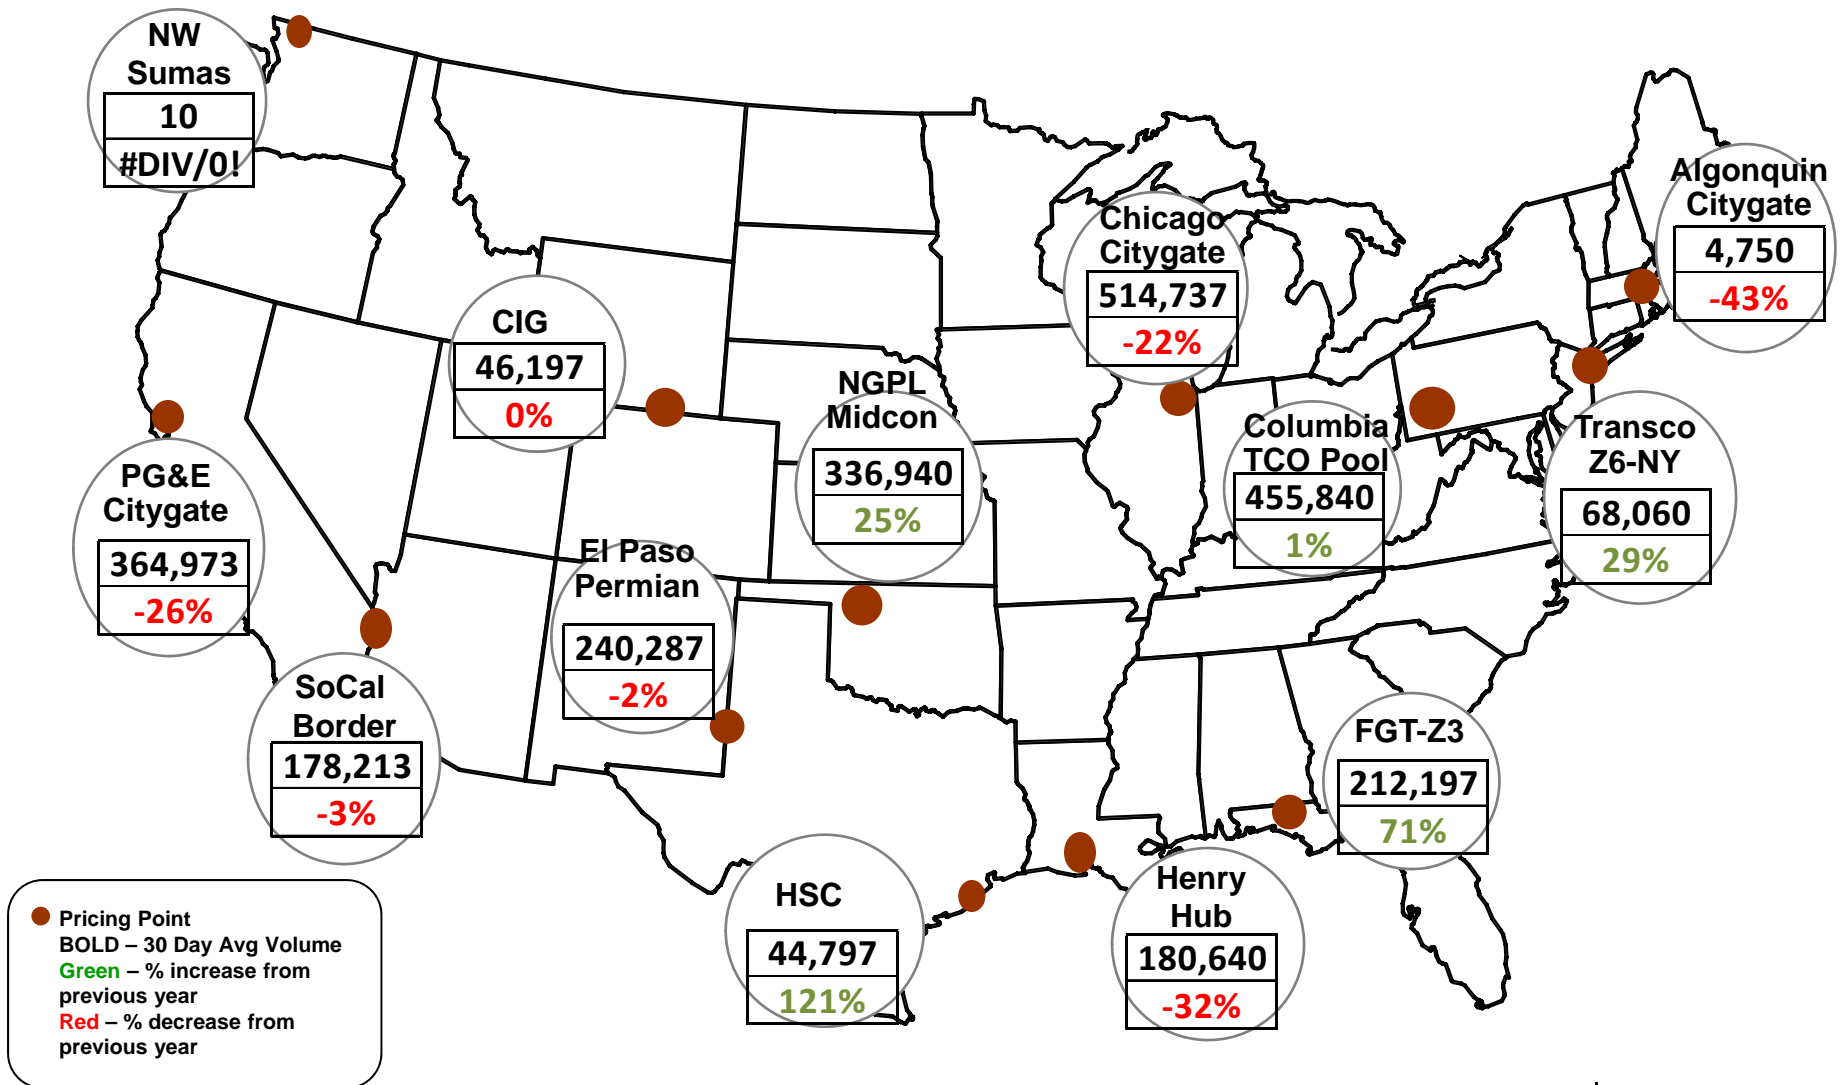

Federal Energy Regulatory Commission • Market Oversight • www.ferc.gov/oversight

Spot Natural Gas Trading Volumes 30 Day Average (MMBtus)

Source: ICE

Updated 4/18/2017