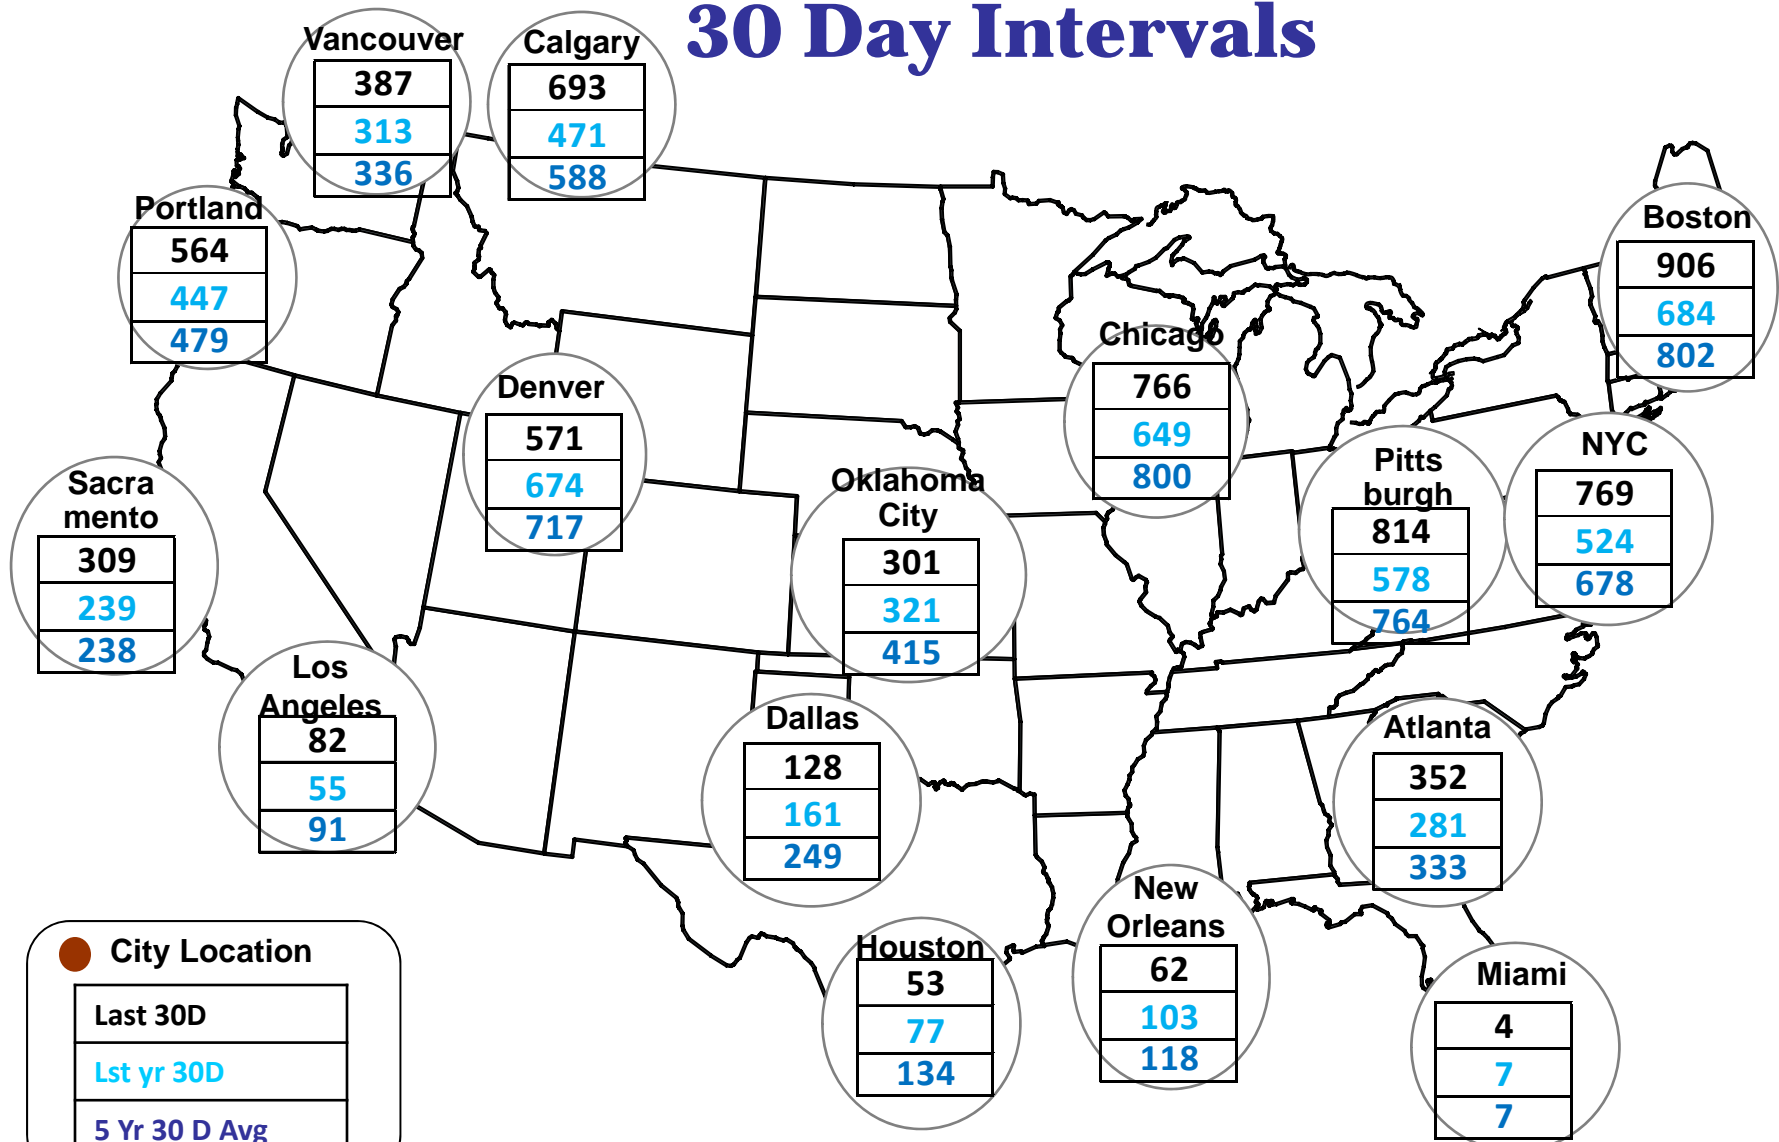

Cumulative HDDs by City 30 Day Intervals

● City Location

Last 30D
Lst yr 30D
5 Yr 30 D Avg

Source: Bloomberg Weather

Updated 4/18/2017

Cumulative CDDs by City 30 Day Intervals

Source: Bloomberg Weather

Updated 4/18/2017