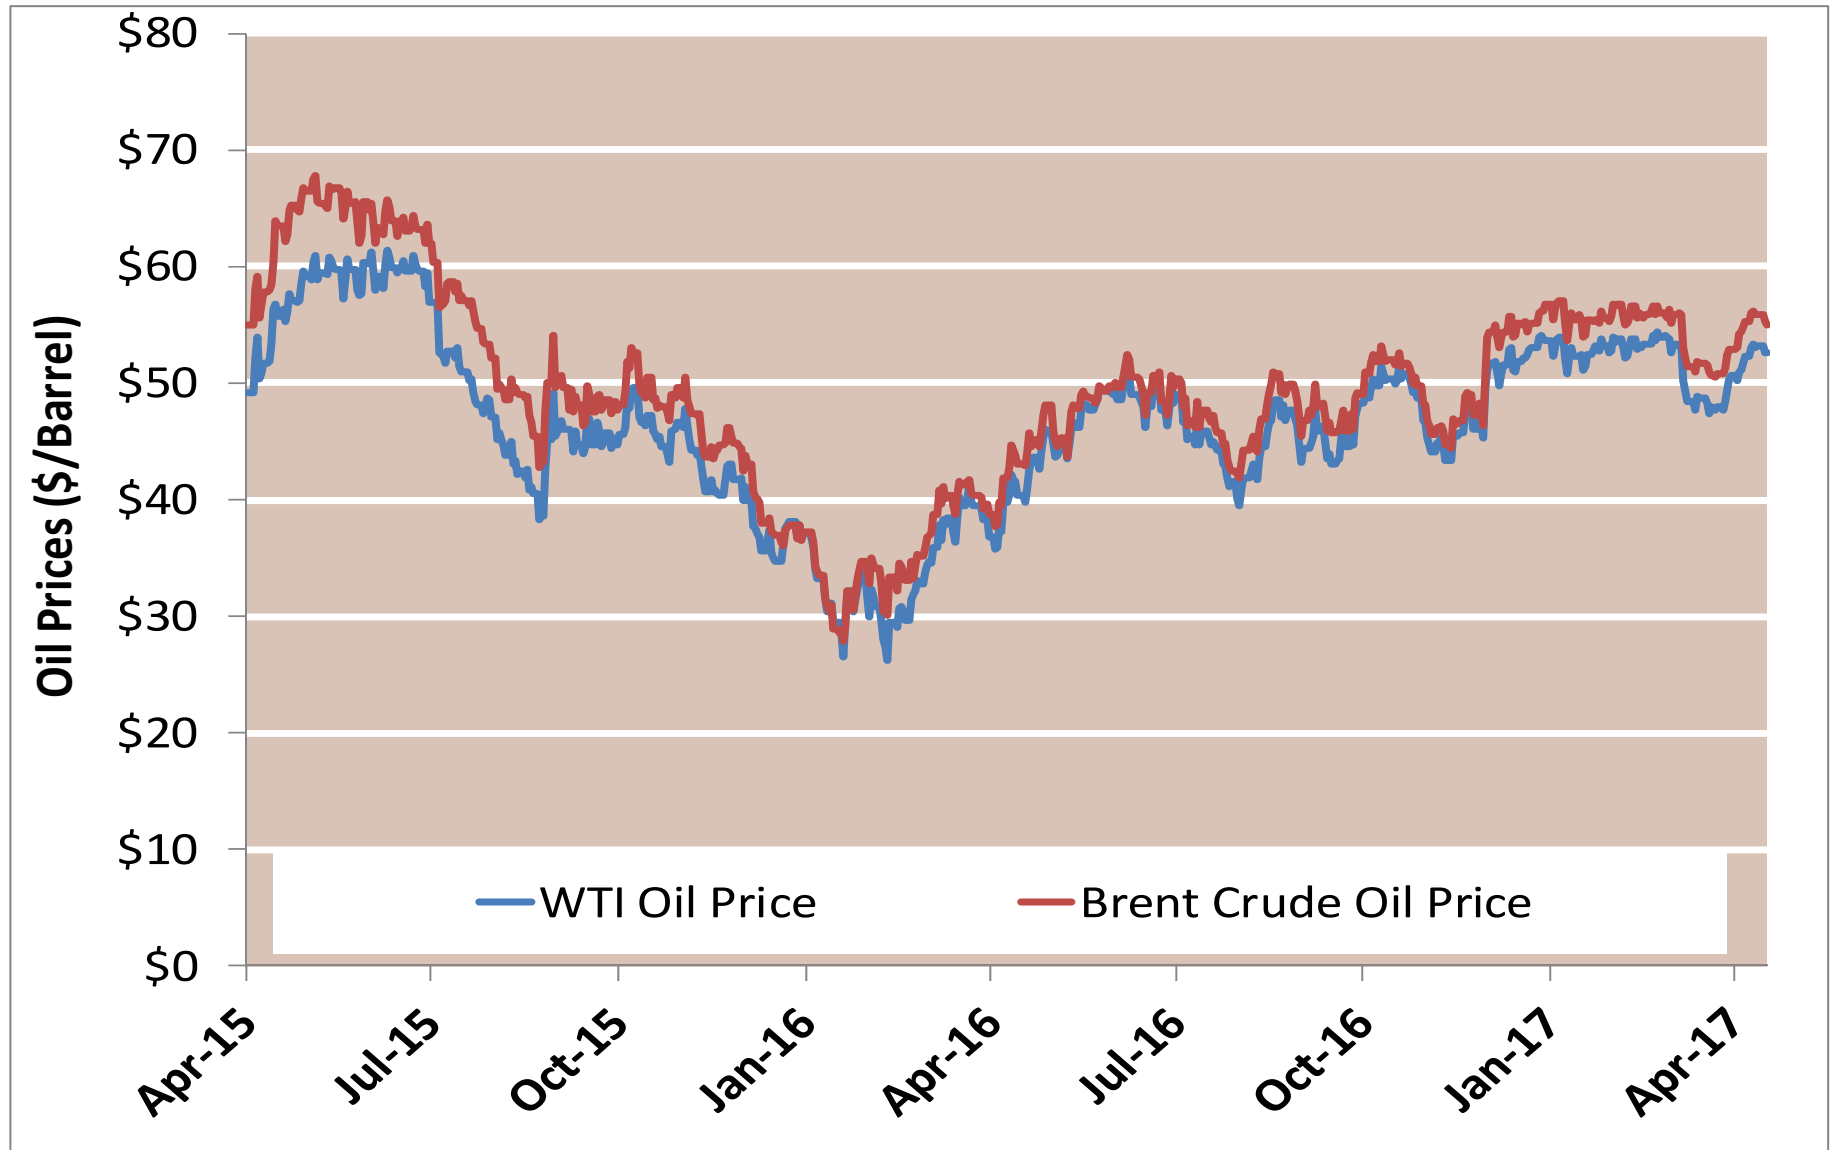

Cumulative HDDs by City 30 Day Intervals

● City Location

Last 30D
Lst yr 30D
5 Yr 30 D Avg

Source: Bloomberg Weather

Updated 4/18/2017

Cumulative CDDs by City 30 Day Intervals

Source: Bloomberg Weather

Updated 4/18/2017

Federal Energy Regulatory Commission • Market Oversight • www.ferc.gov/oversight

Spot Natural Gas Prices 30 Day Average (\$/MMBtu)

Source: ICE

Federal Energy Regulatory Commission • Market Oversight • www.ferc.gov/oversight

Spot Natural Gas Trading Volumes 30 Day Average (MMBtus)

Source: ICE

Updated 4/18/2017

Gas vs Coal

Nymex Futures Curves

Brent vs WTI

Nymex Settlement

Natural Gas Liquids (NGLs) Prices