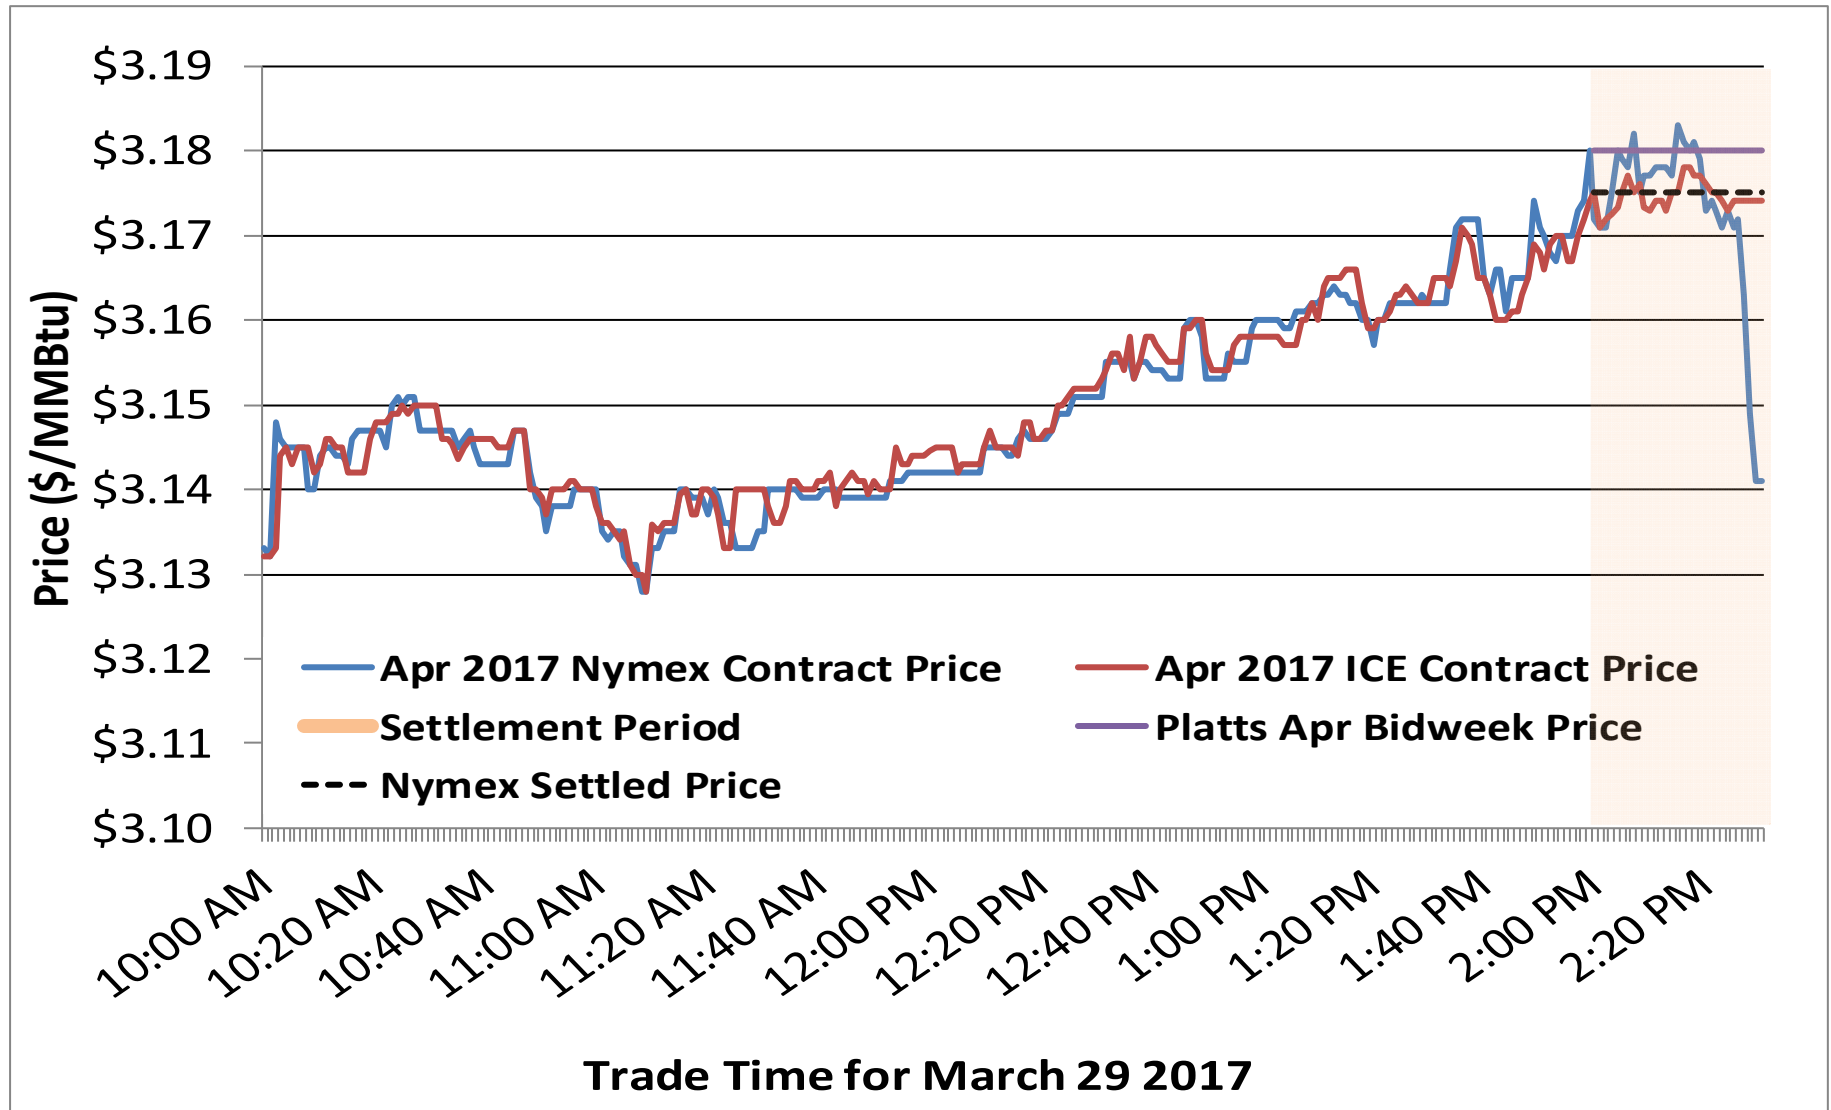

Federal Energy Regulatory Commission • Market Oversight • www.ferc.gov/oversight

Spot Natural Gas Prices 30 Day Average (\$/MMBtu)

Source: ICE

Federal Energy Regulatory Commission • Market Oversight • www.ferc.gov/oversight

Spot Natural Gas Trading Volumes 30 Day Average (MMBtus)

Source: ICE

Updated 4/18/2017

Gas vs Coal

Nymex Futures Curves

Brent vs WTI

Nymex Settlement

Natural Gas Liquids (NGLs) Prices