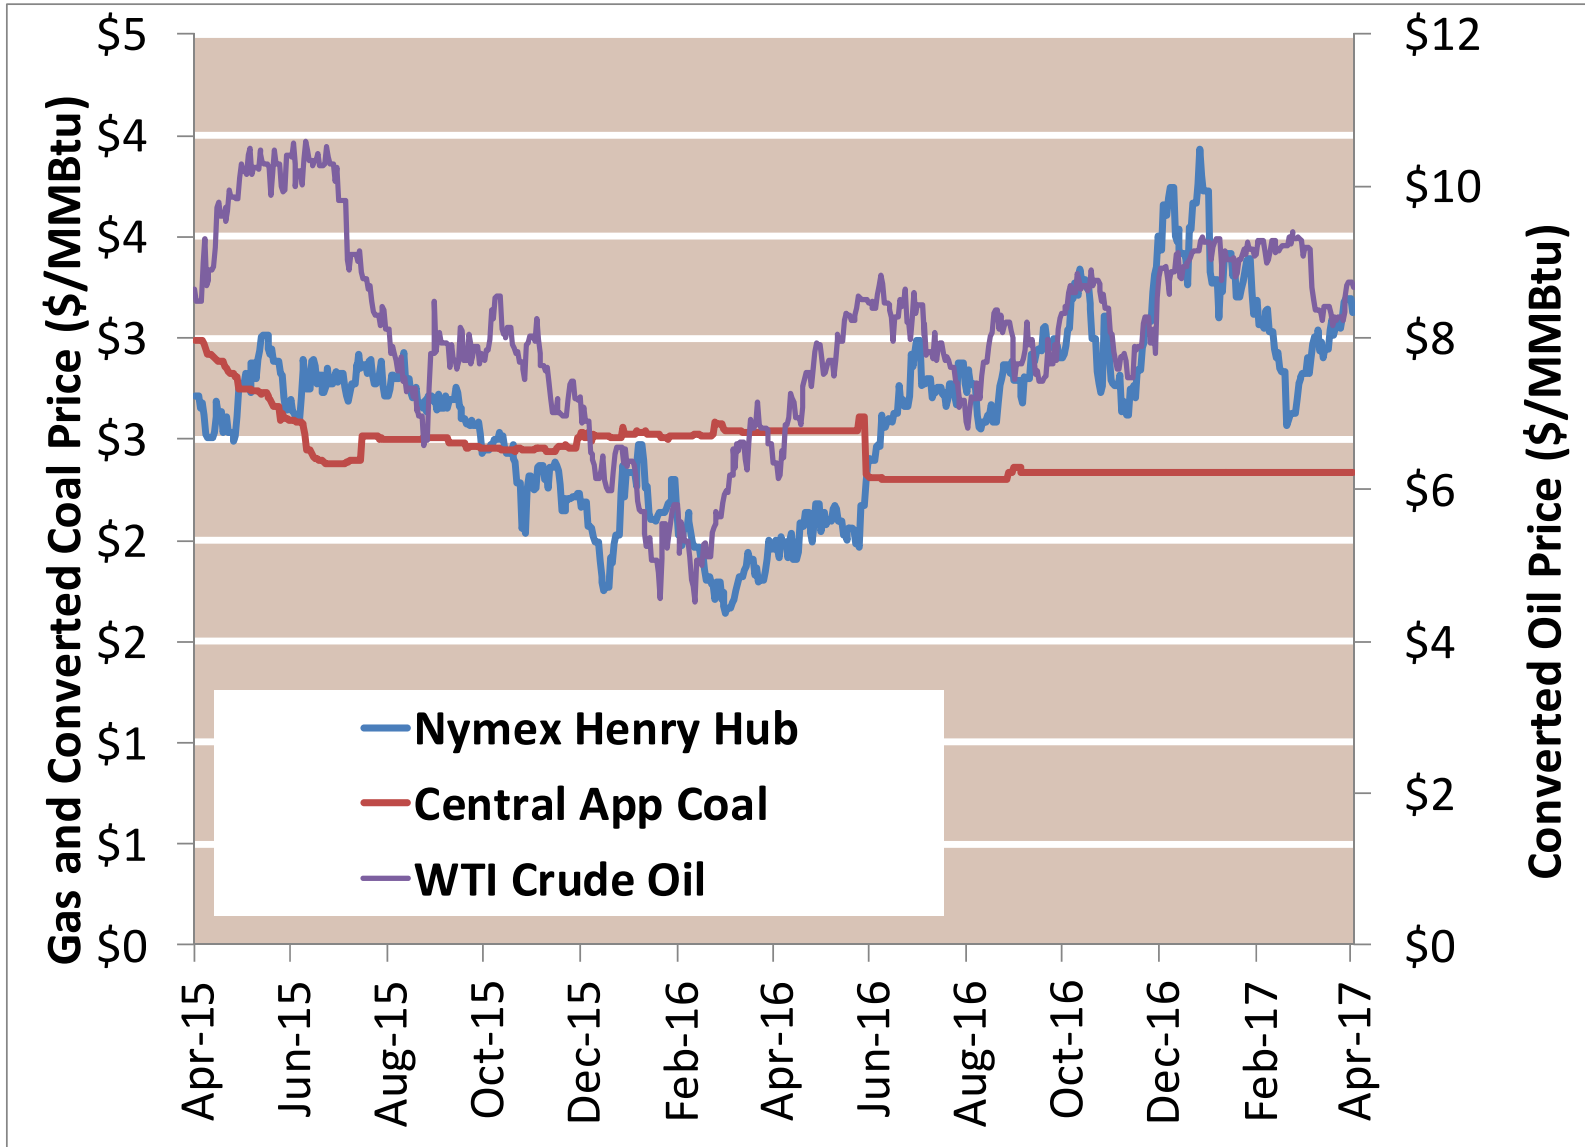

Cumulative HDDs by City 30 Day Intervals

● City Location

Last 30D
Lst yr 30D
5 Yr 30 D Avg

Source: Bloomberg Weather

Updated 4/18/2017

Cumulative CDDs by City 30 Day Intervals

Source: Bloomberg Weather

Updated 4/18/2017

Federal Energy Regulatory Commission • Market Oversight • www.ferc.gov/oversight

Spot Natural Gas Prices 30 Day Average (\$/MMBtu)

Source: ICE

Federal Energy Regulatory Commission • Market Oversight • www.ferc.gov/oversight

Spot Natural Gas Trading Volumes 30 Day Average (MMBtus)

Source: ICE

Updated 4/18/2017

Gas vs Coal

Nymex Futures Curves

Brent vs WTI

Nymex Settlement

Natural Gas Liquids (NGLs) Prices