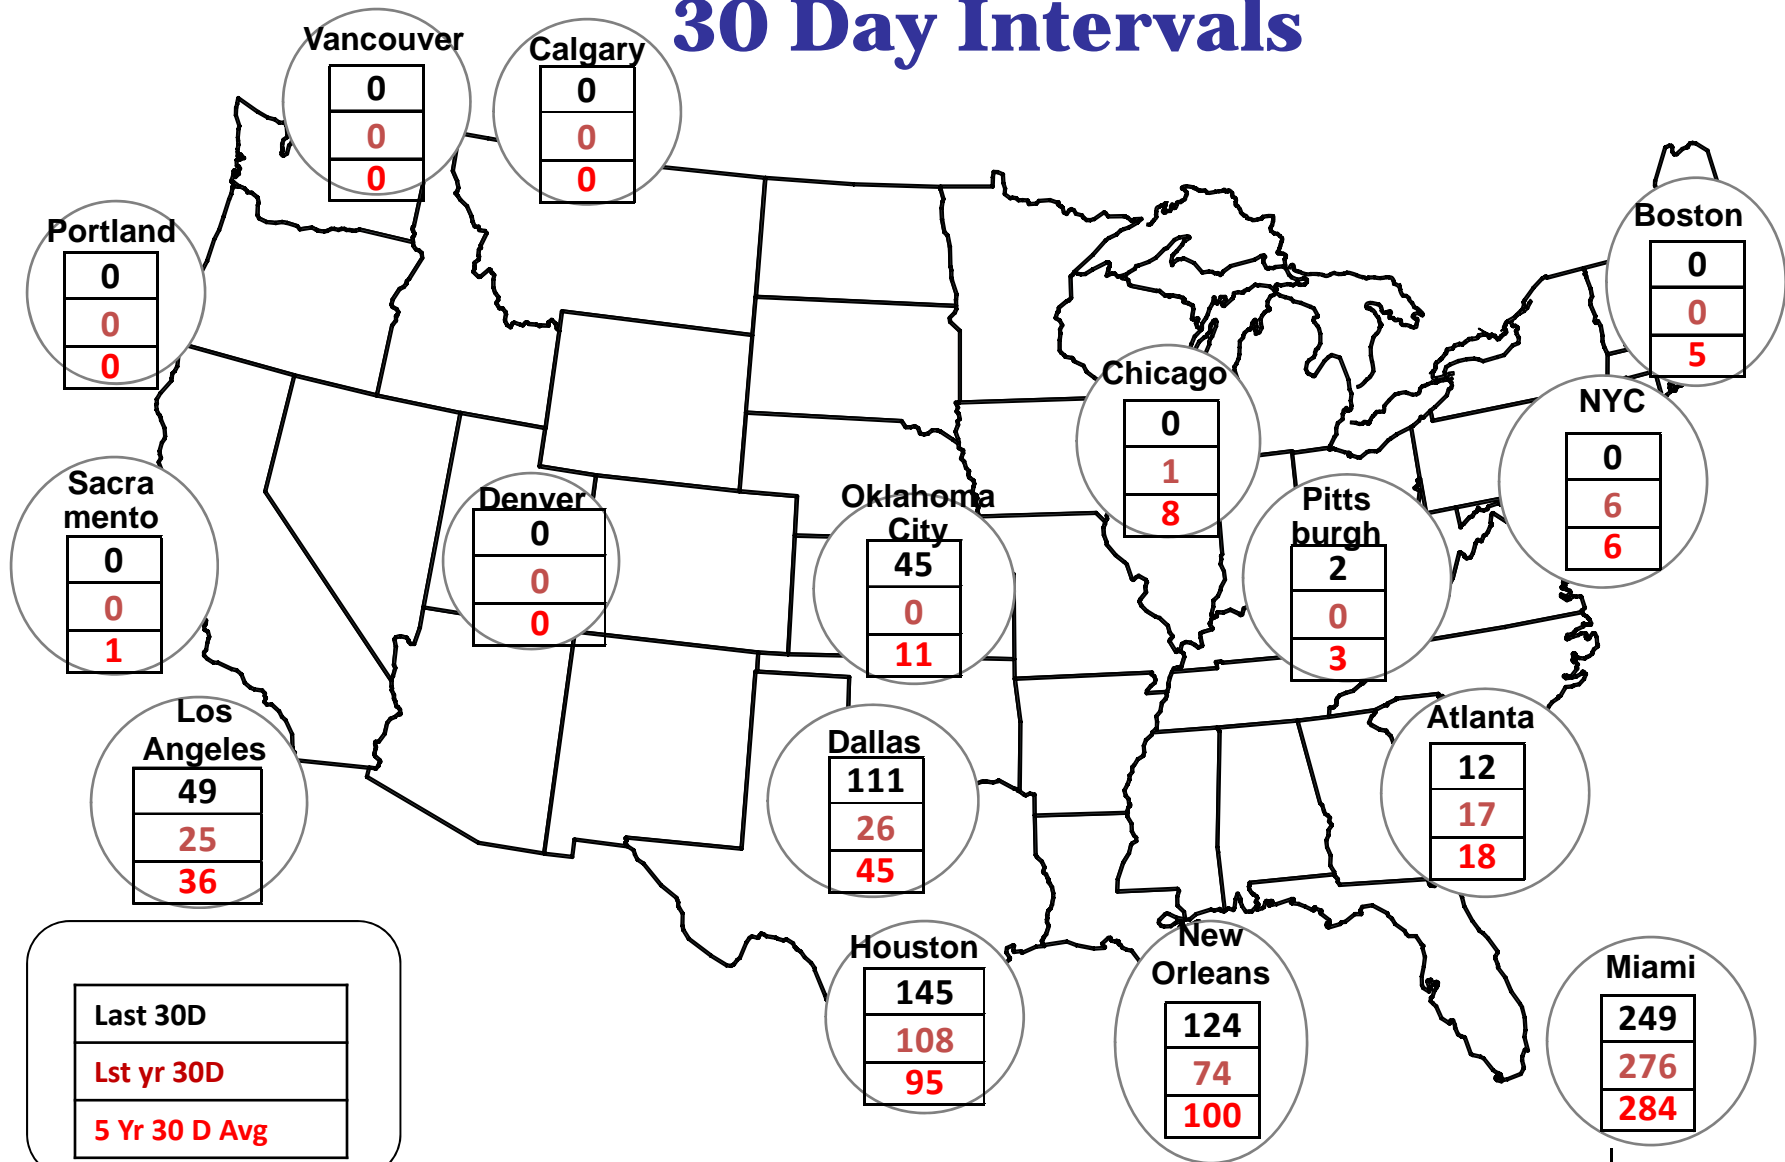

Cumulative HDDs by City 30 Day Intervals

● City Location

Last 30D
Lst yr 30D
5 Yr 30 D Avg

Source: Bloomberg Weather

Updated 4/18/2017

Cumulative CDDs by City 30 Day Intervals

Source: Bloomberg Weather

Updated 4/18/2017

Federal Energy Regulatory Commission • Market Oversight • www.ferc.gov/oversight

Spot Natural Gas Prices 30 Day Average (\$/MMBtu)

Source: ICE

Federal Energy Regulatory Commission • Market Oversight • www.ferc.gov/oversight