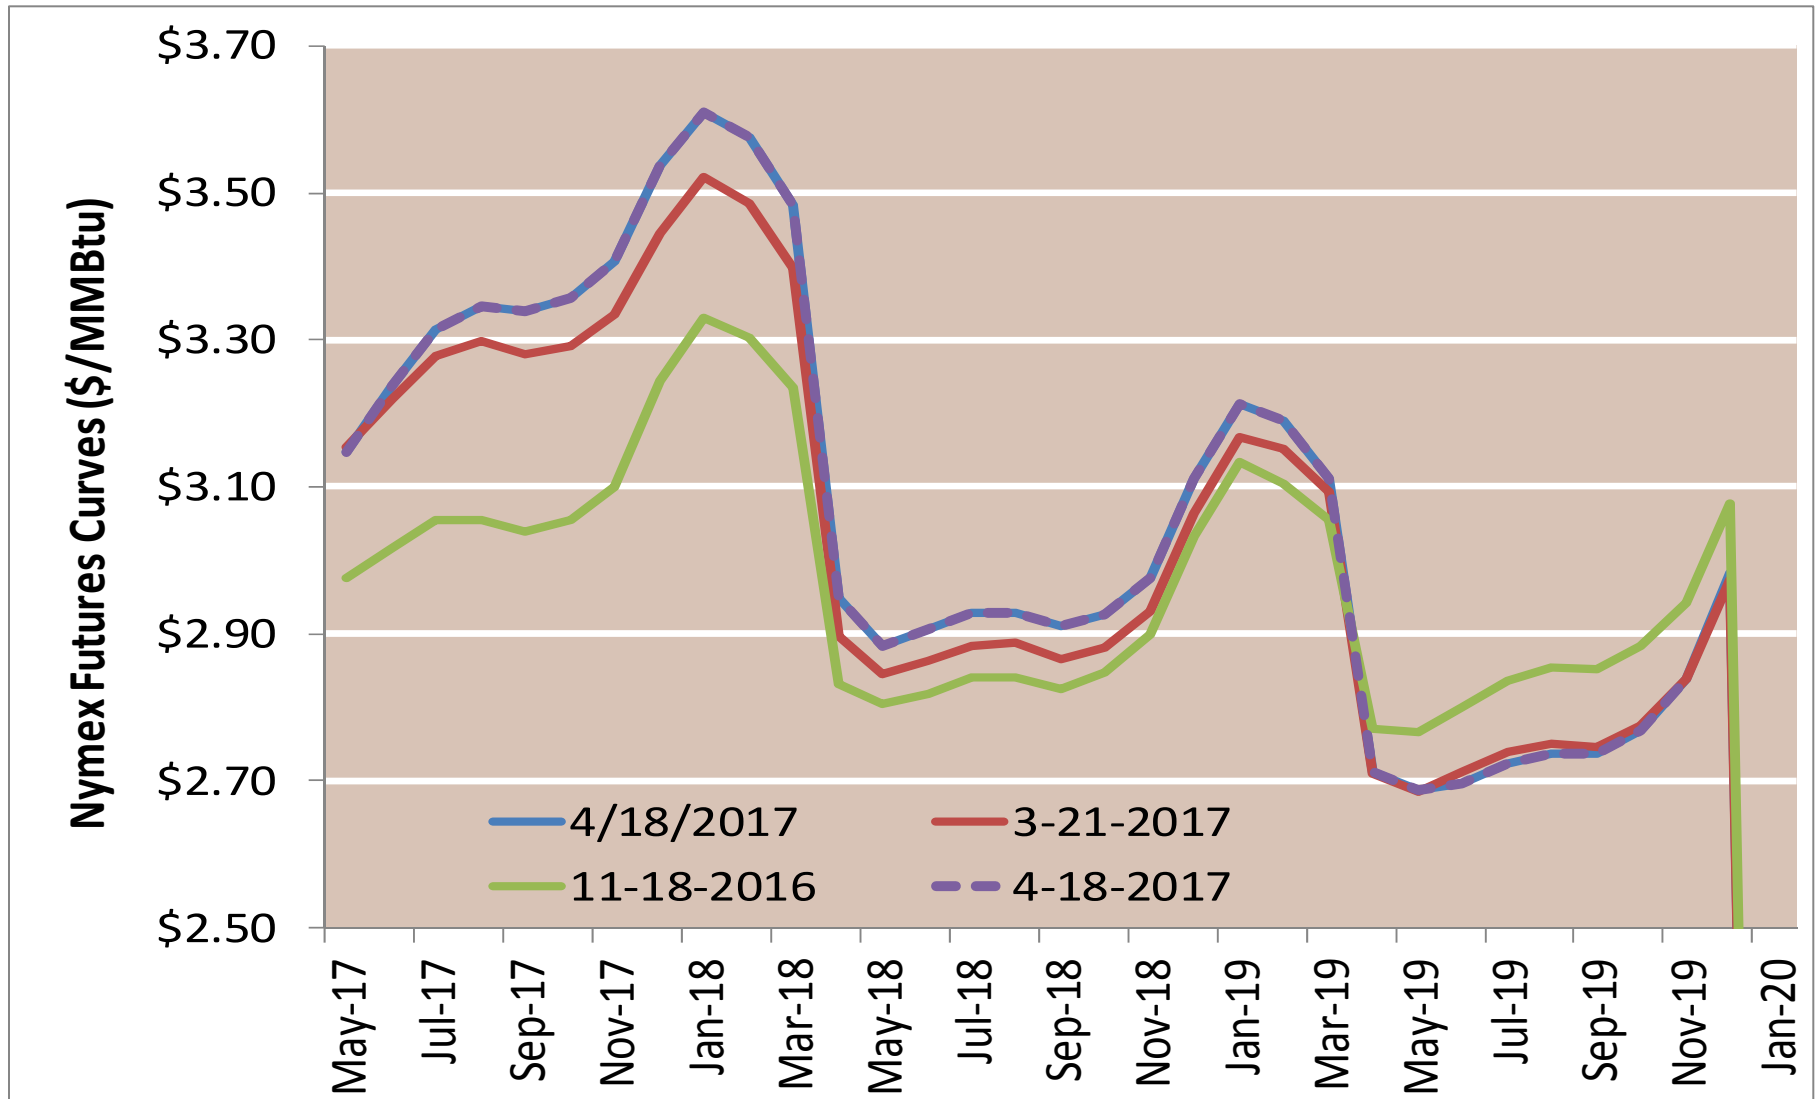

Federal Energy Regulatory Commission • Market Oversight • www.ferc.gov/oversight

Spot Natural Gas Prices 30 Day Average (\$/MMBtu)

Source: ICE

Federal Energy Regulatory Commission • Market Oversight • www.ferc.gov/oversight

Spot Natural Gas Trading Volumes 30 Day Average (MMBtus)

Source: ICE

Updated 4/18/2017

Gas vs Coal

Nymex Futures Curves

Brent vs WTI

Nymex Settlement

Natural Gas Liquids (NGLs) Prices