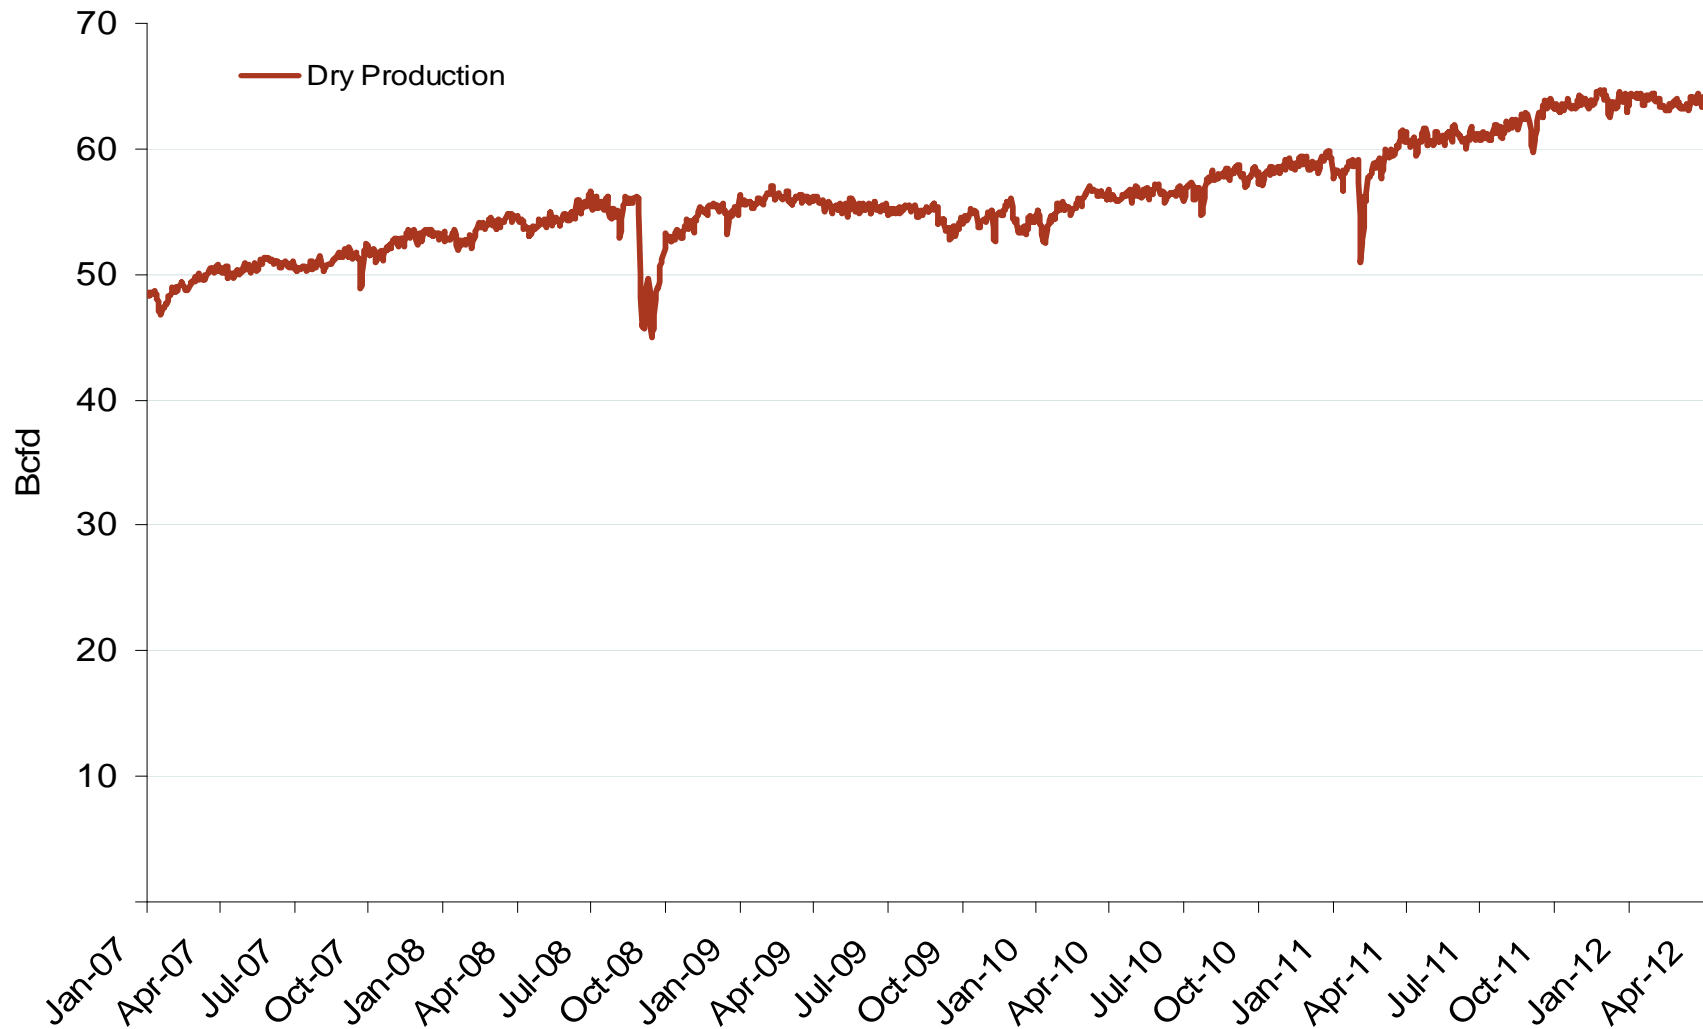

Monthly U.S. Dry Gas Production – Lower 48 States

Note: Prior to July 2010, chart was derived from a combination of *EIA* and *Bentek Energy* data

Source: Derived from *Bentek Energy* data

Updated: May 14, 2012