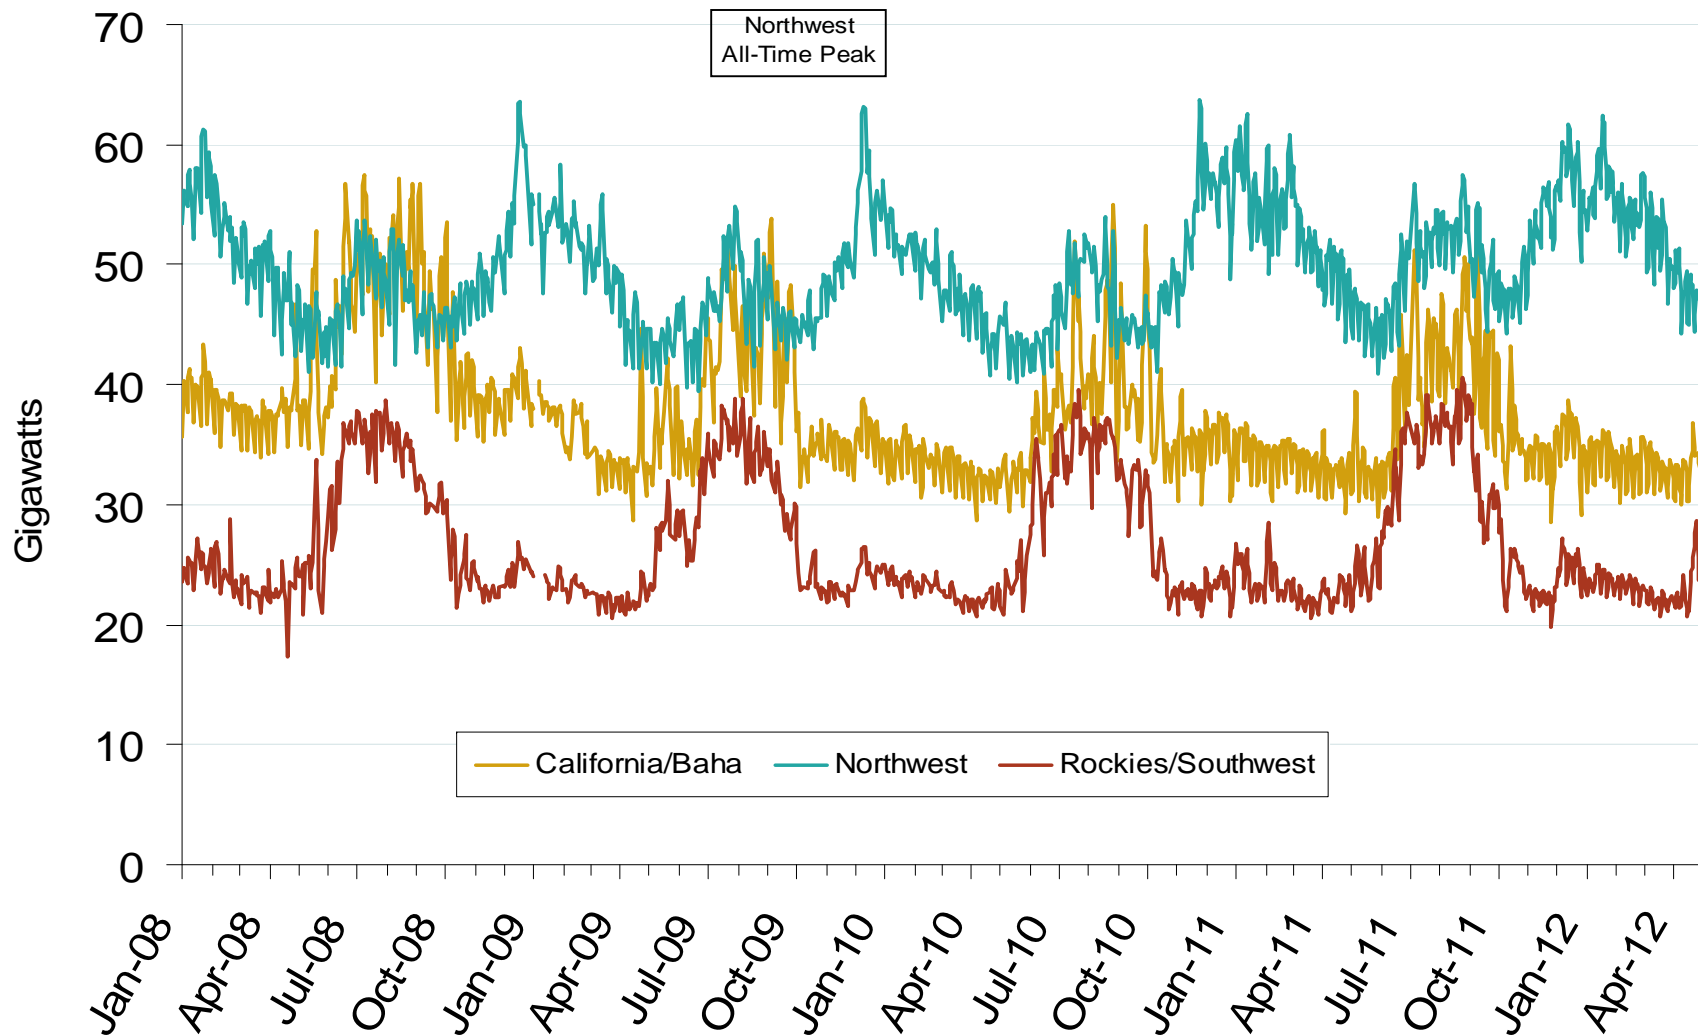

Western Daily Actual Peak Demand

Notes: Data does not include weekends and holidays. Some data for 12/31/2008 – 1/9/2009 are not available from WECC

Source: Derived from WECC Daily Report data available at <http://wecc.biz>