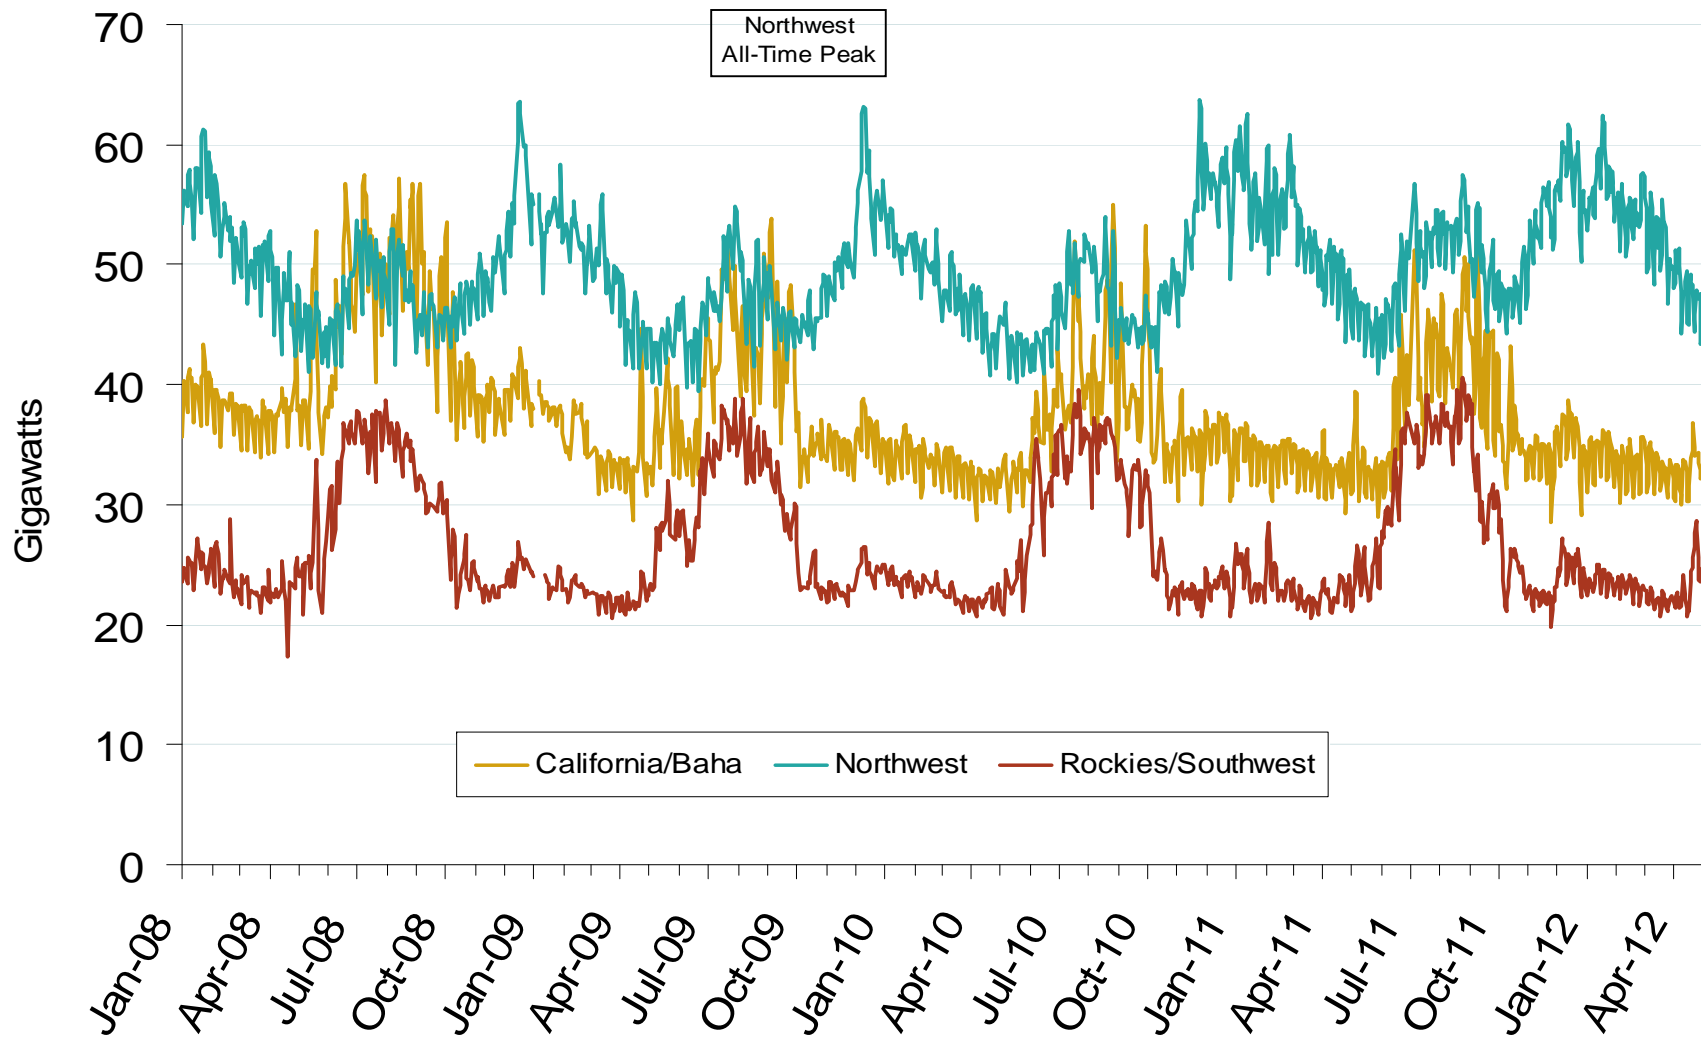

## Western Daily Actual Peak Demand

Notes: Data does not include weekends and holidays. Some data for 12/31/2008 – 1/9/2009 are not available from WECC

Source: Derived from WECC Daily Report data available at <http://wecc.biz>