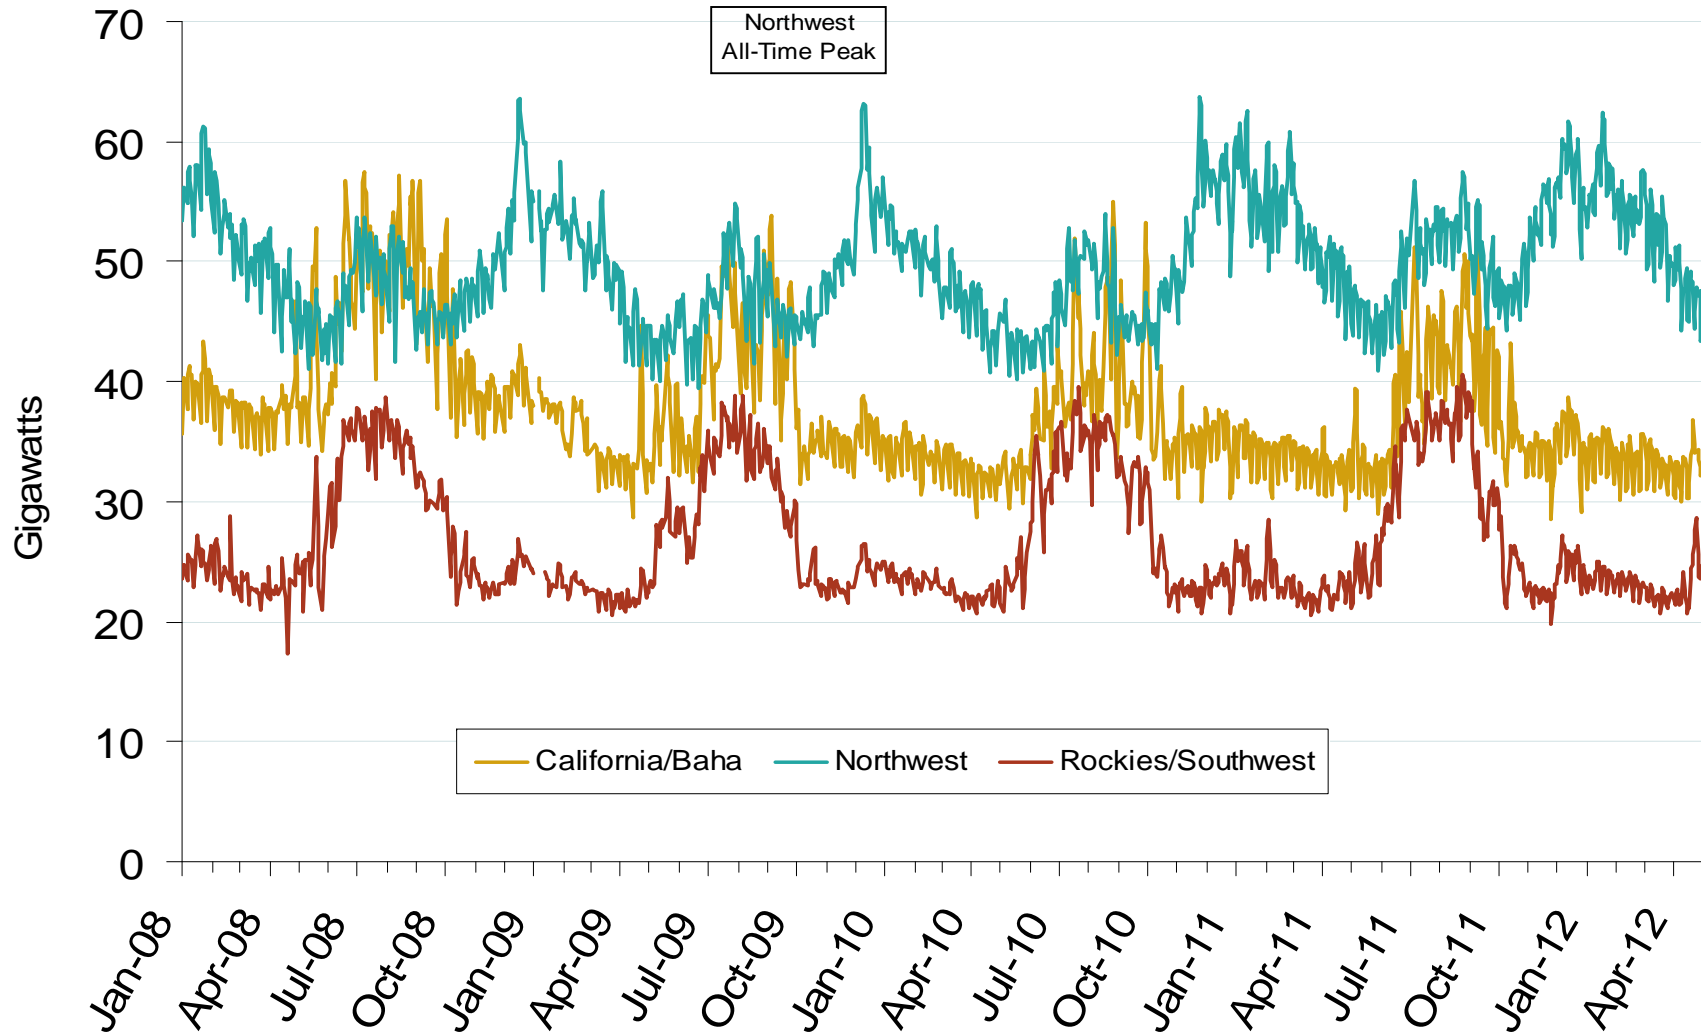

Western Daily Actual Peak Demand

Notes: Data prior to 9/14/2010 does not include weekends and holidays. Some data for 12/31/2008 – 1/9/2009 are not available from WECC
Source: Derived from WECC Daily Report data available at <http://wecc.biz>