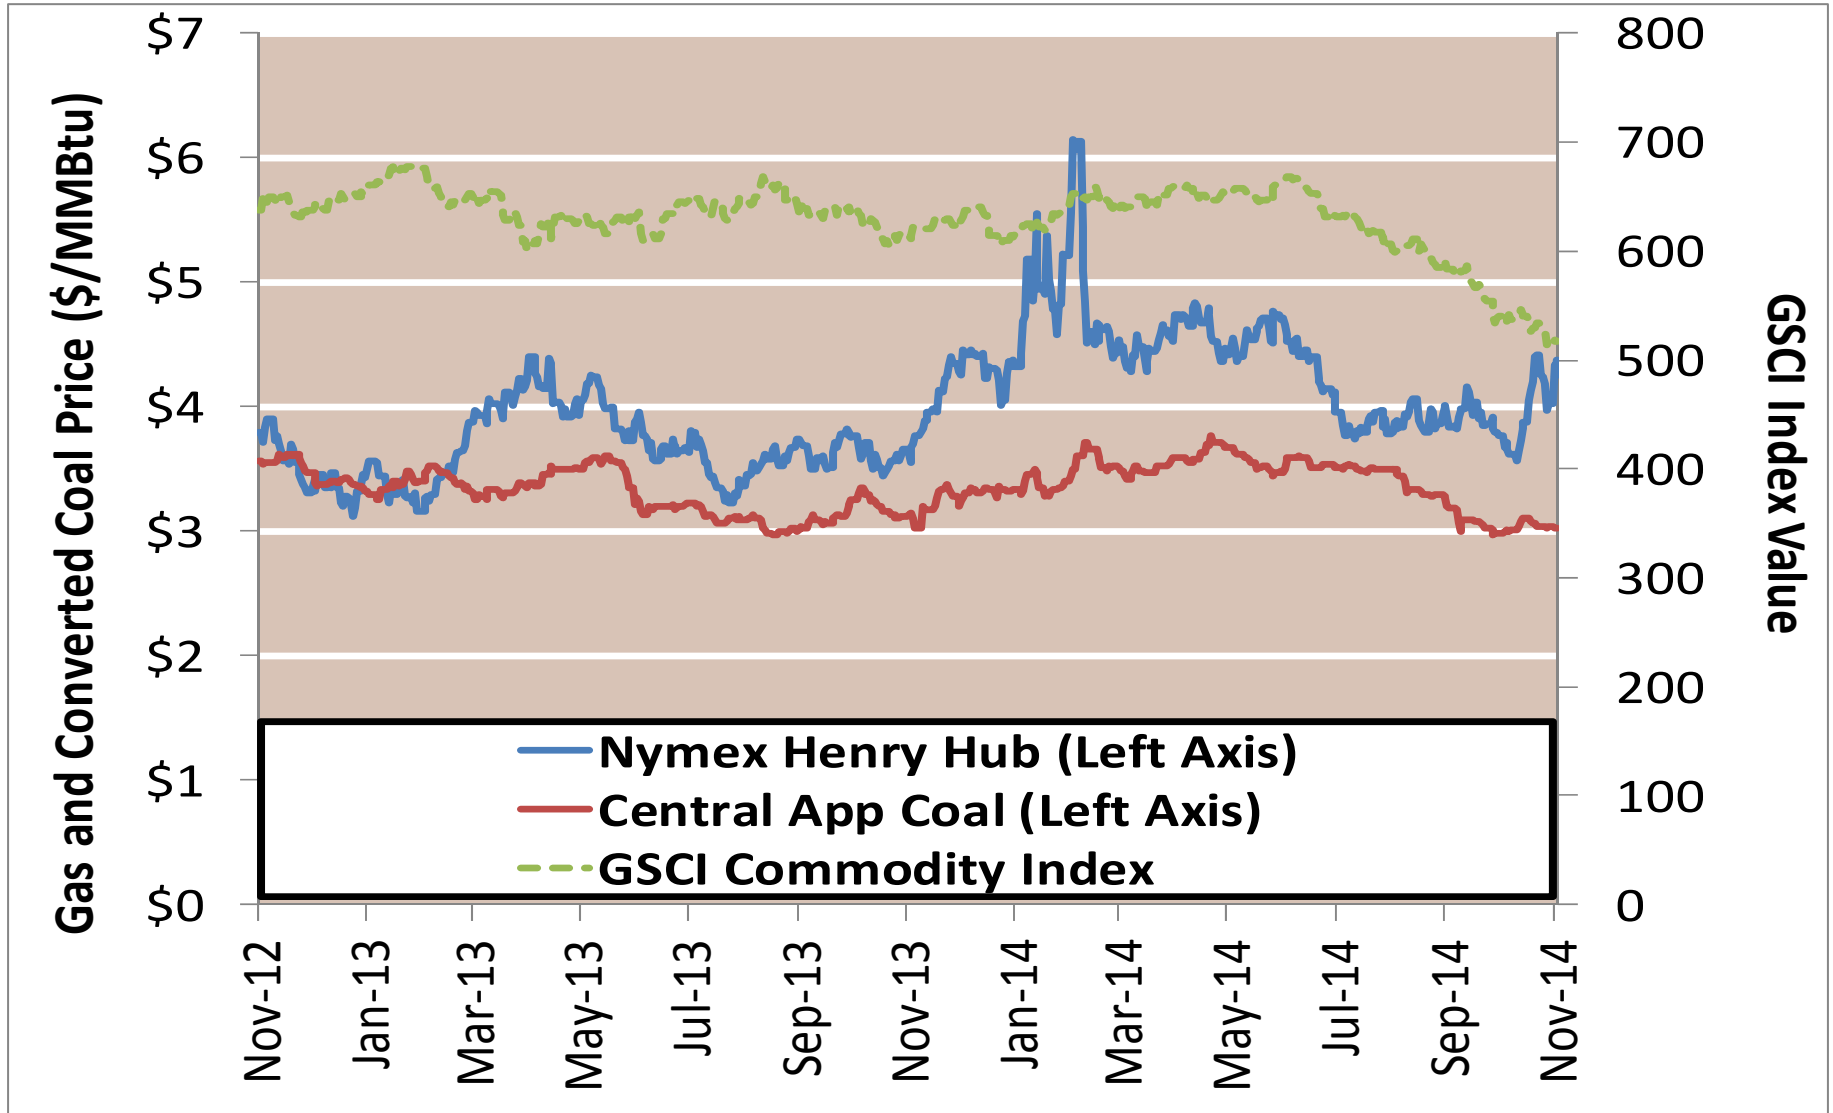

Cumulative HDDs by City 30 Day Intervals

● City Location

Last 30D
Lst yr 30D
5 Yr 30 D Avg

Source: Bloomberg Weather

Updated 11/19/2014

Cumulative CDDs by City 30 Day Intervals

Source: Bloomberg Weather

Updated 11/19/2014

Federal Energy Regulatory Commission • Market Oversight • www.ferc.gov/oversight

Spot Natural Gas Prices 30 Day Average (\$/MMBtu)

Source: ICE

Updated 11/19/2014

Federal Energy Regulatory Commission • Market Oversight • www.ferc.gov/oversight

Spot Natural Gas Trading Volumes 30 Day Average (MMBtus)

Source: ICE

Updated 11/19/2014

Gas vs Coal

Nymex Futures Curves

Brent vs WTI

Nymex Settlement

Natural Gas Liquids (NGLs) Prices