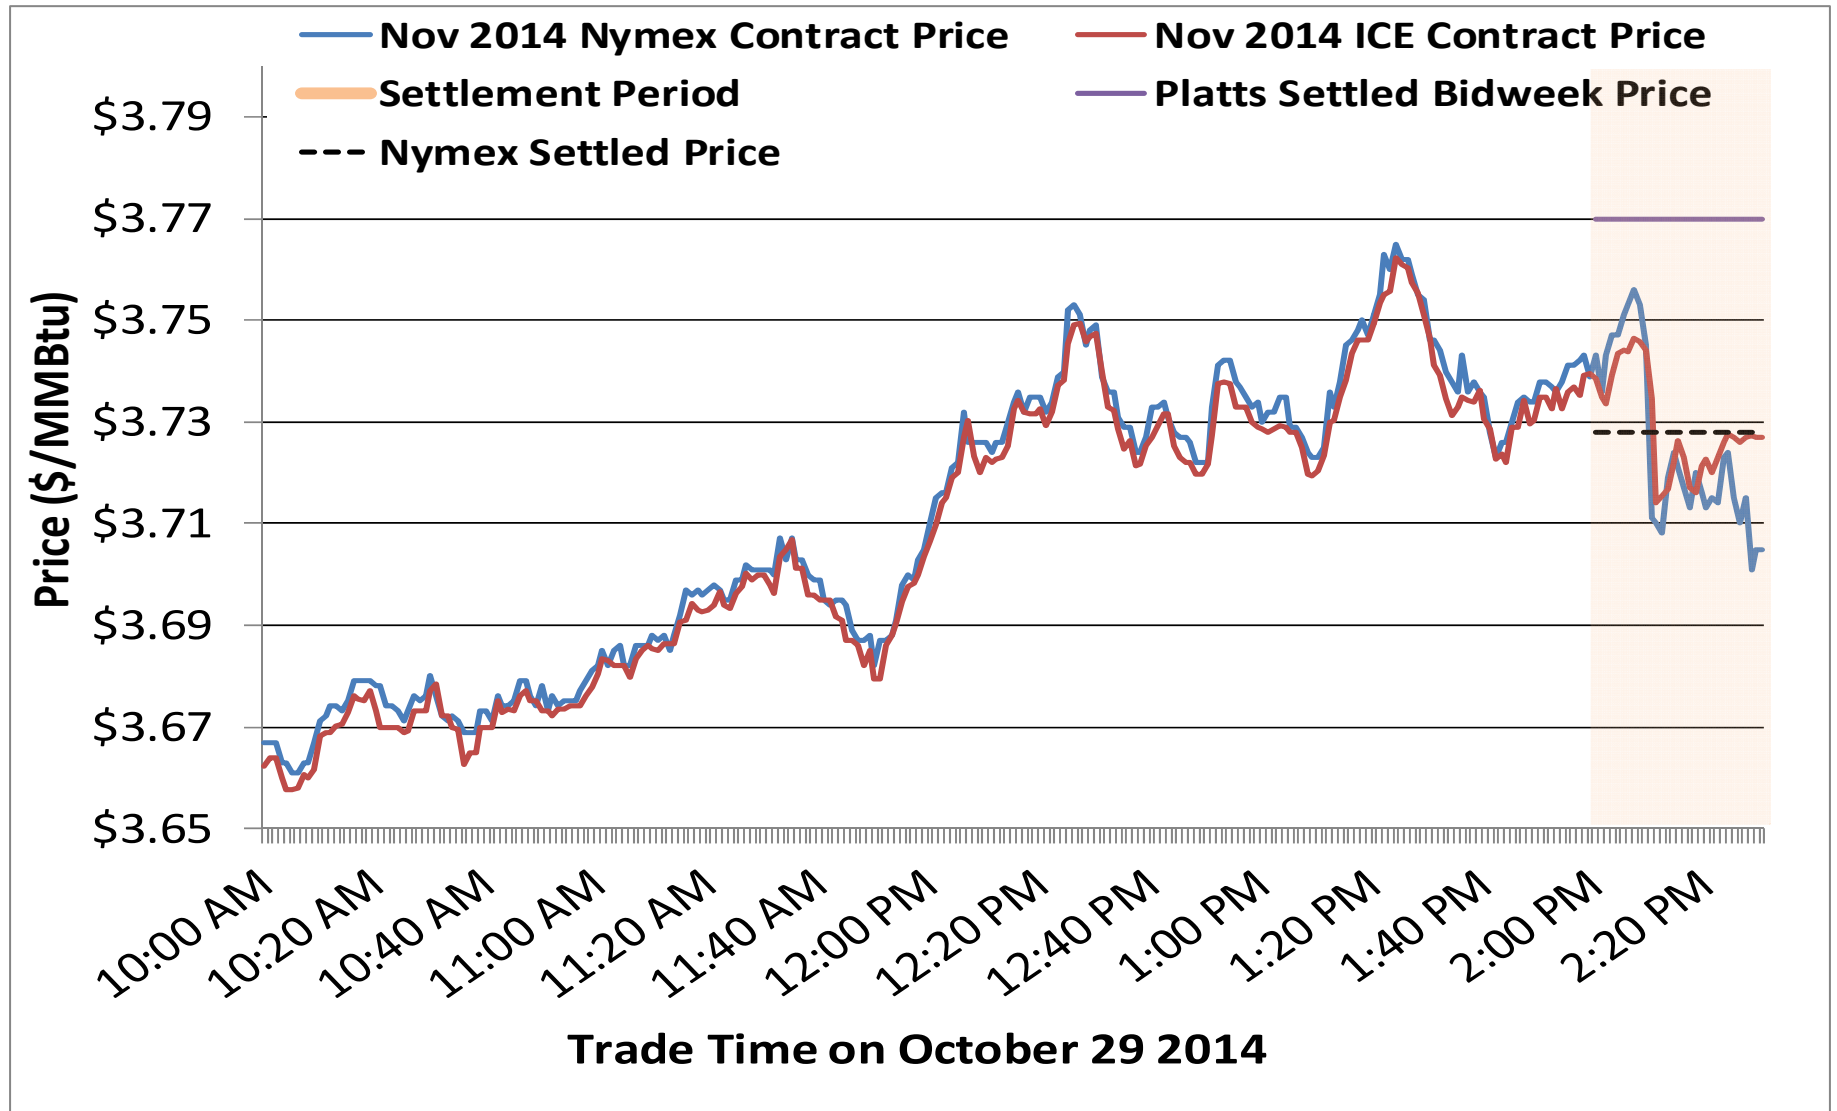

Federal Energy Regulatory Commission • Market Oversight • www.ferc.gov/oversight

Spot Natural Gas Prices 30 Day Average (\$/MMBtu)

Source: ICE

Updated 11/19/2014

Federal Energy Regulatory Commission • Market Oversight • www.ferc.gov/oversight

Spot Natural Gas Trading Volumes 30 Day Average (MMBtus)

Source: ICE

Updated 11/19/2014

Gas vs Coal

Nymex Futures Curves

Brent vs WTI

Nymex Settlement

Natural Gas Liquids (NGLs) Prices