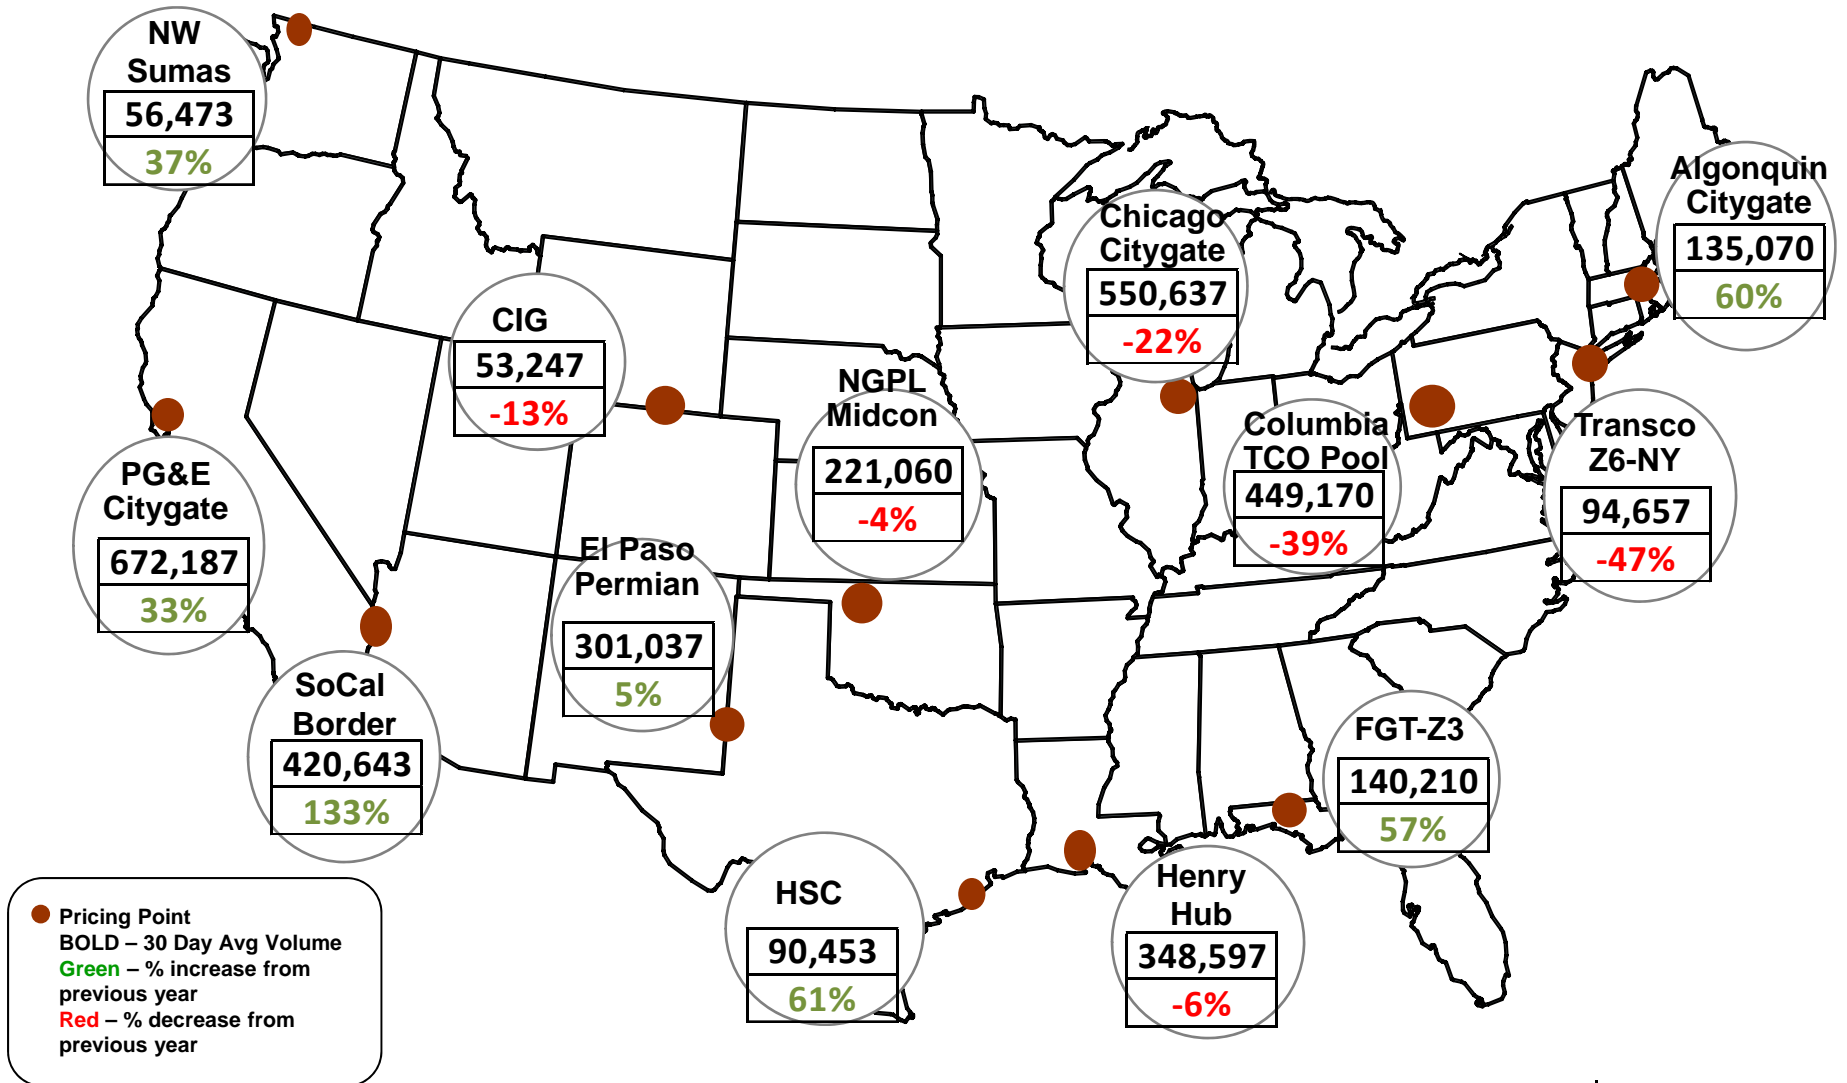

Federal Energy Regulatory Commission • Market Oversight • www.ferc.gov/oversight

Spot Natural Gas Trading Volumes 30 Day Average (MMBtus)

Source: ICE

Updated 11/19/2014