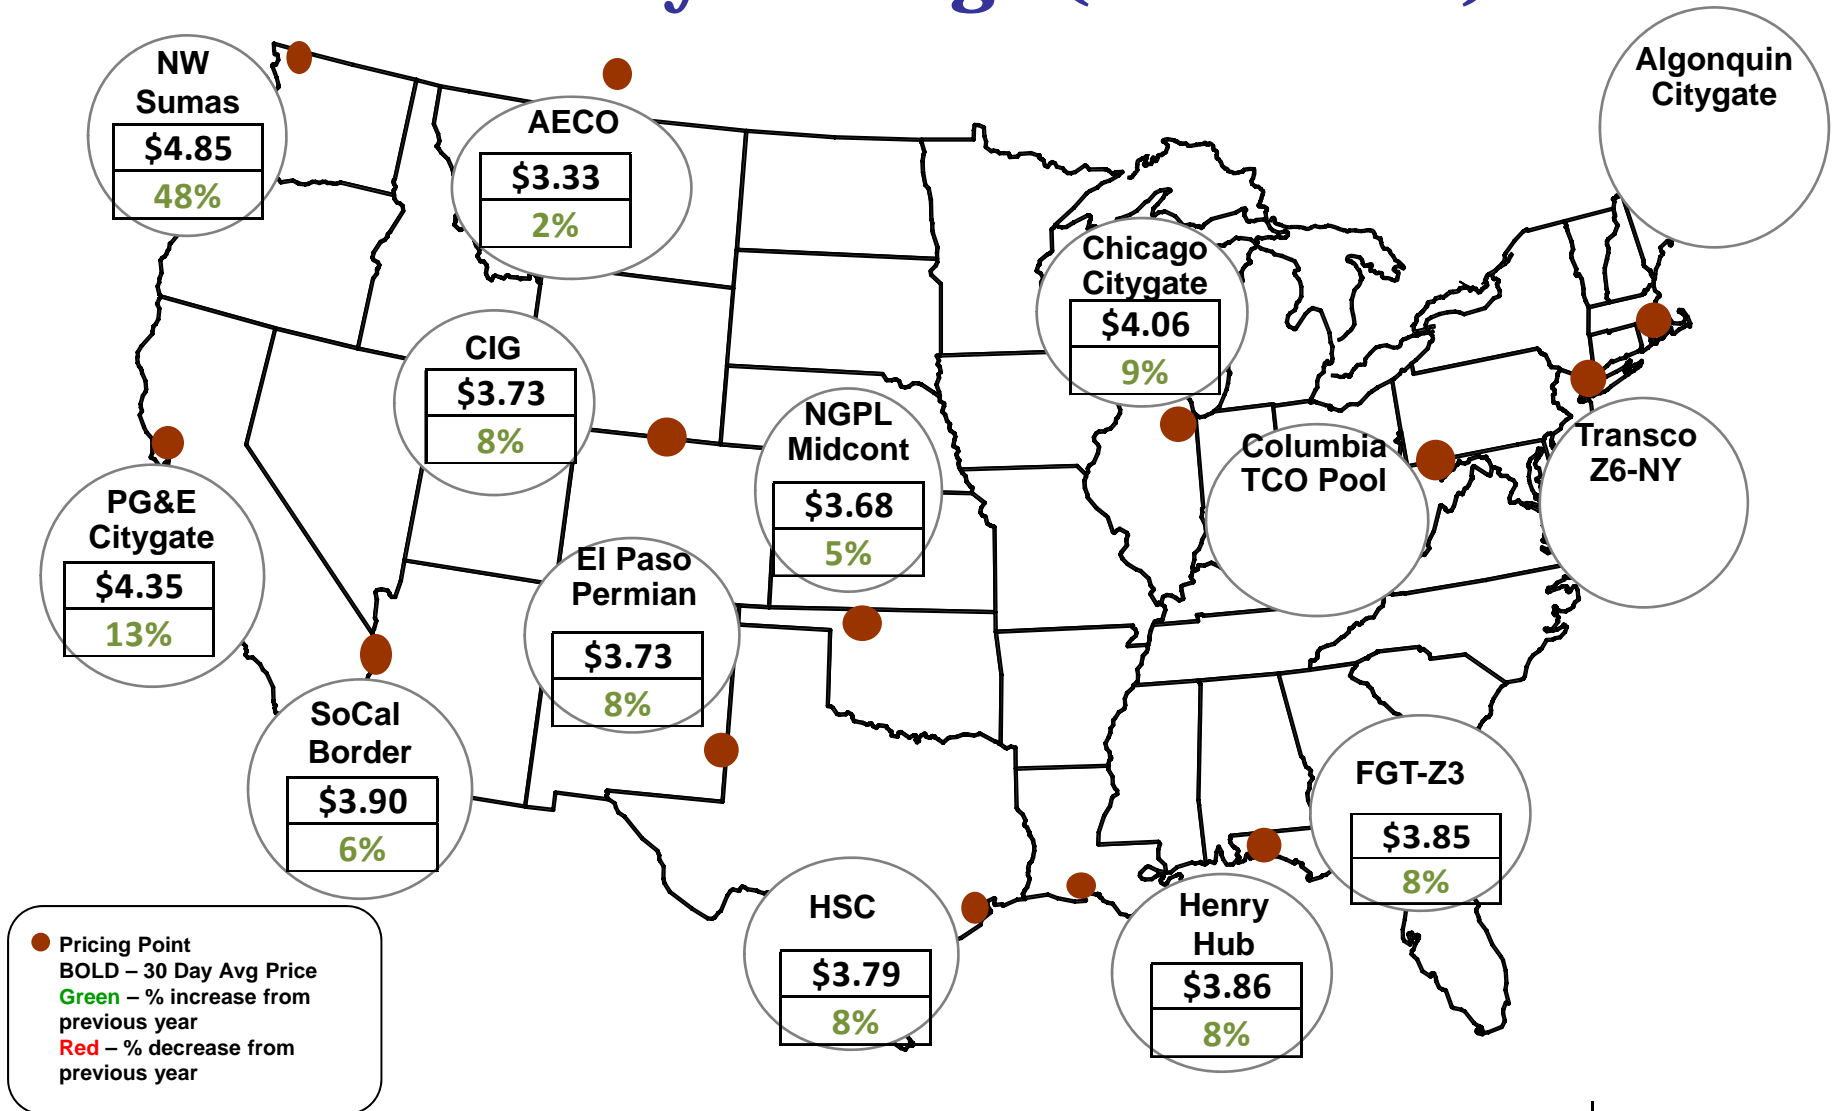

Cumulative HDDs by City 30 Day Intervals

● City Location

Last 30D
Lst yr 30D
5 Yr 30 D Avg

Source: Bloomberg Weather

Updated 11/19/2014

Cumulative CDDs by City 30 Day Intervals

Source: Bloomberg Weather

Updated 11/19/2014

Federal Energy Regulatory Commission • Market Oversight • www.ferc.gov/oversight

Spot Natural Gas Prices 30 Day Average (\$/MMBtu)

Source: ICE

Updated 11/19/2014

Federal Energy Regulatory Commission • Market Oversight • www.ferc.gov/oversight