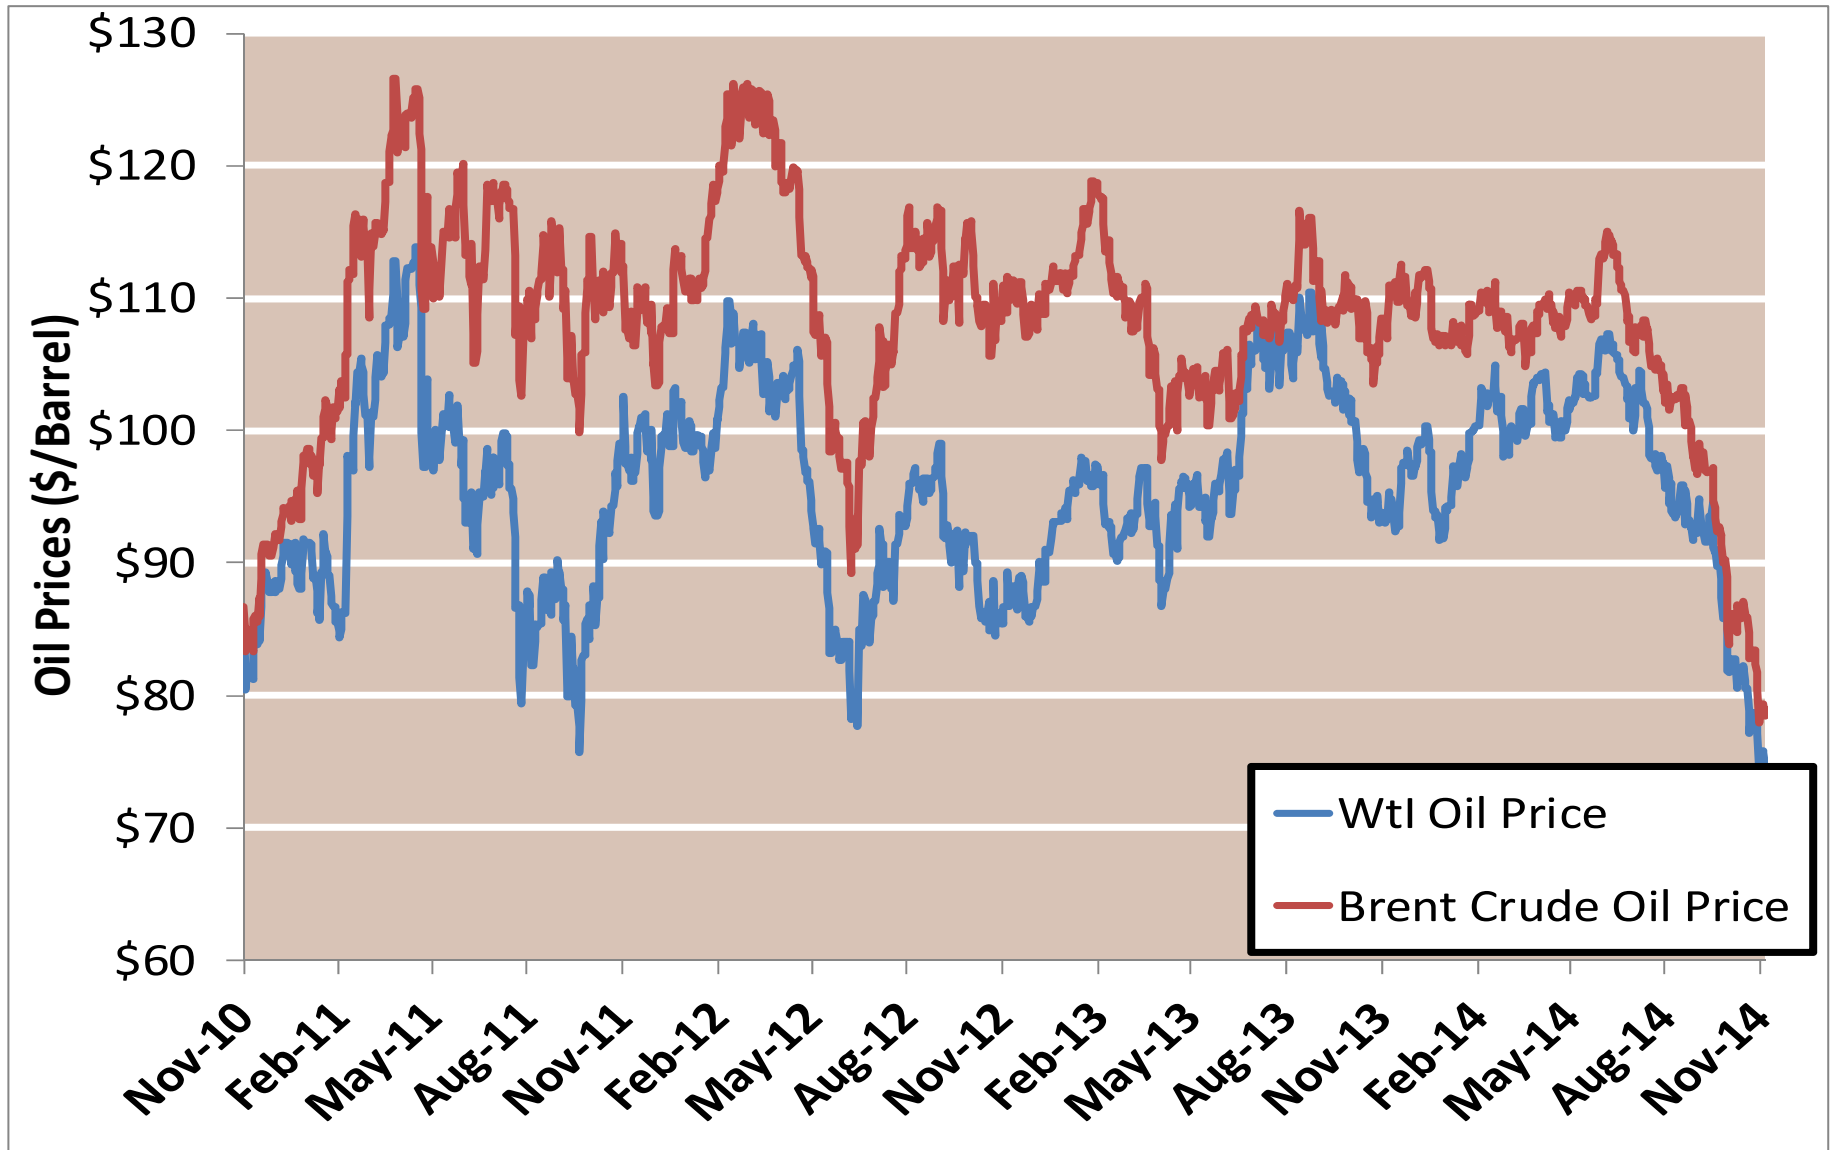

Cumulative HDDs by City 30 Day Intervals

● City Location

Last 30D
Lst yr 30D
5 Yr 30 D Avg

Source: Bloomberg Weather

Updated 11/19/2014

Cumulative CDDs by City 30 Day Intervals

Source: Bloomberg Weather

Updated 11/19/2014

Federal Energy Regulatory Commission • Market Oversight • www.ferc.gov/oversight

Spot Natural Gas Prices 30 Day Average (\$/MMBtu)

Source: ICE

Updated 11/19/2014

Federal Energy Regulatory Commission • Market Oversight • www.ferc.gov/oversight

Spot Natural Gas Trading Volumes 30 Day Average (MMBtus)

Source: ICE

Updated 11/19/2014

Gas vs Coal

Nymex Futures Curves

Brent vs WTI

Nymex Settlement

Natural Gas Liquids (NGLs) Prices