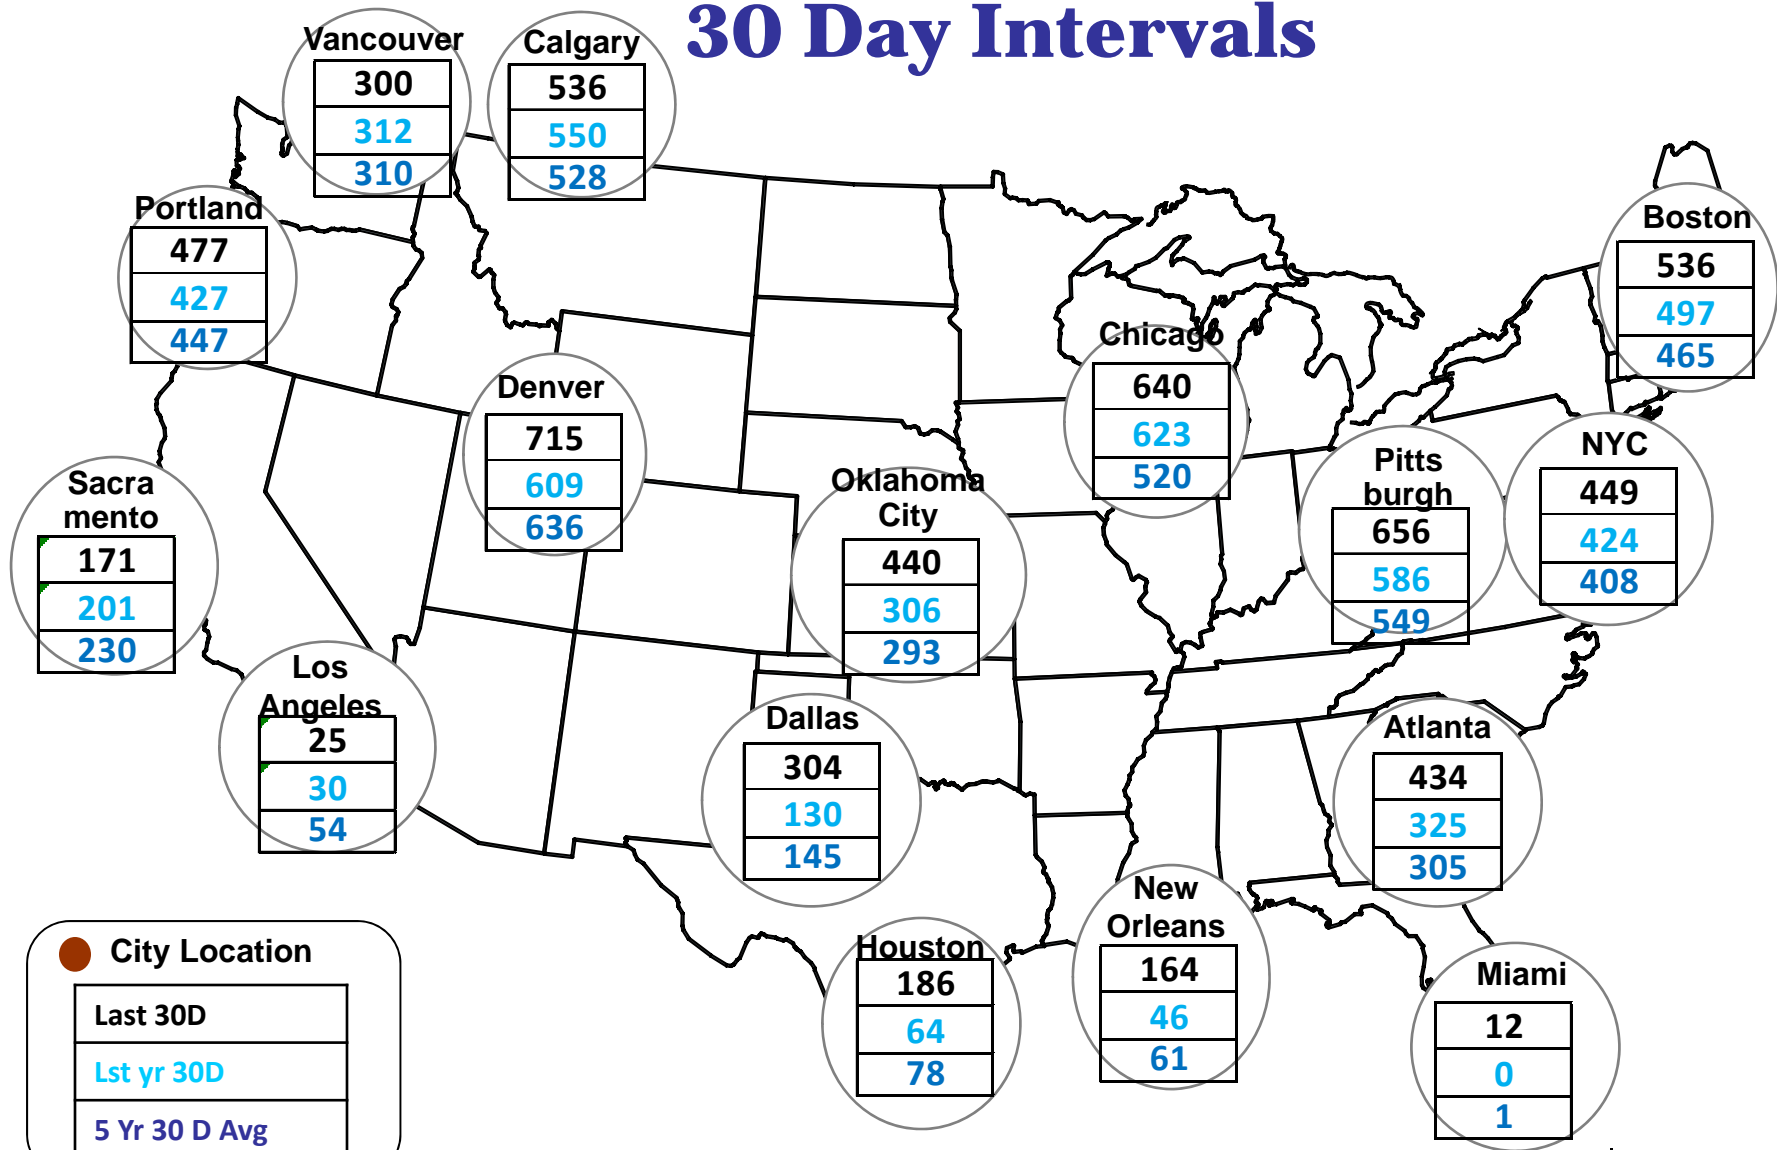

Cumulative HDDs by City 30 Day Intervals

● City Location

Last 30D
Lst yr 30D
5 Yr 30 D Avg

Source: Bloomberg Weather

Updated 11/19/2014

Cumulative CDDs by City 30 Day Intervals

Source: Bloomberg Weather

Updated 11/19/2014