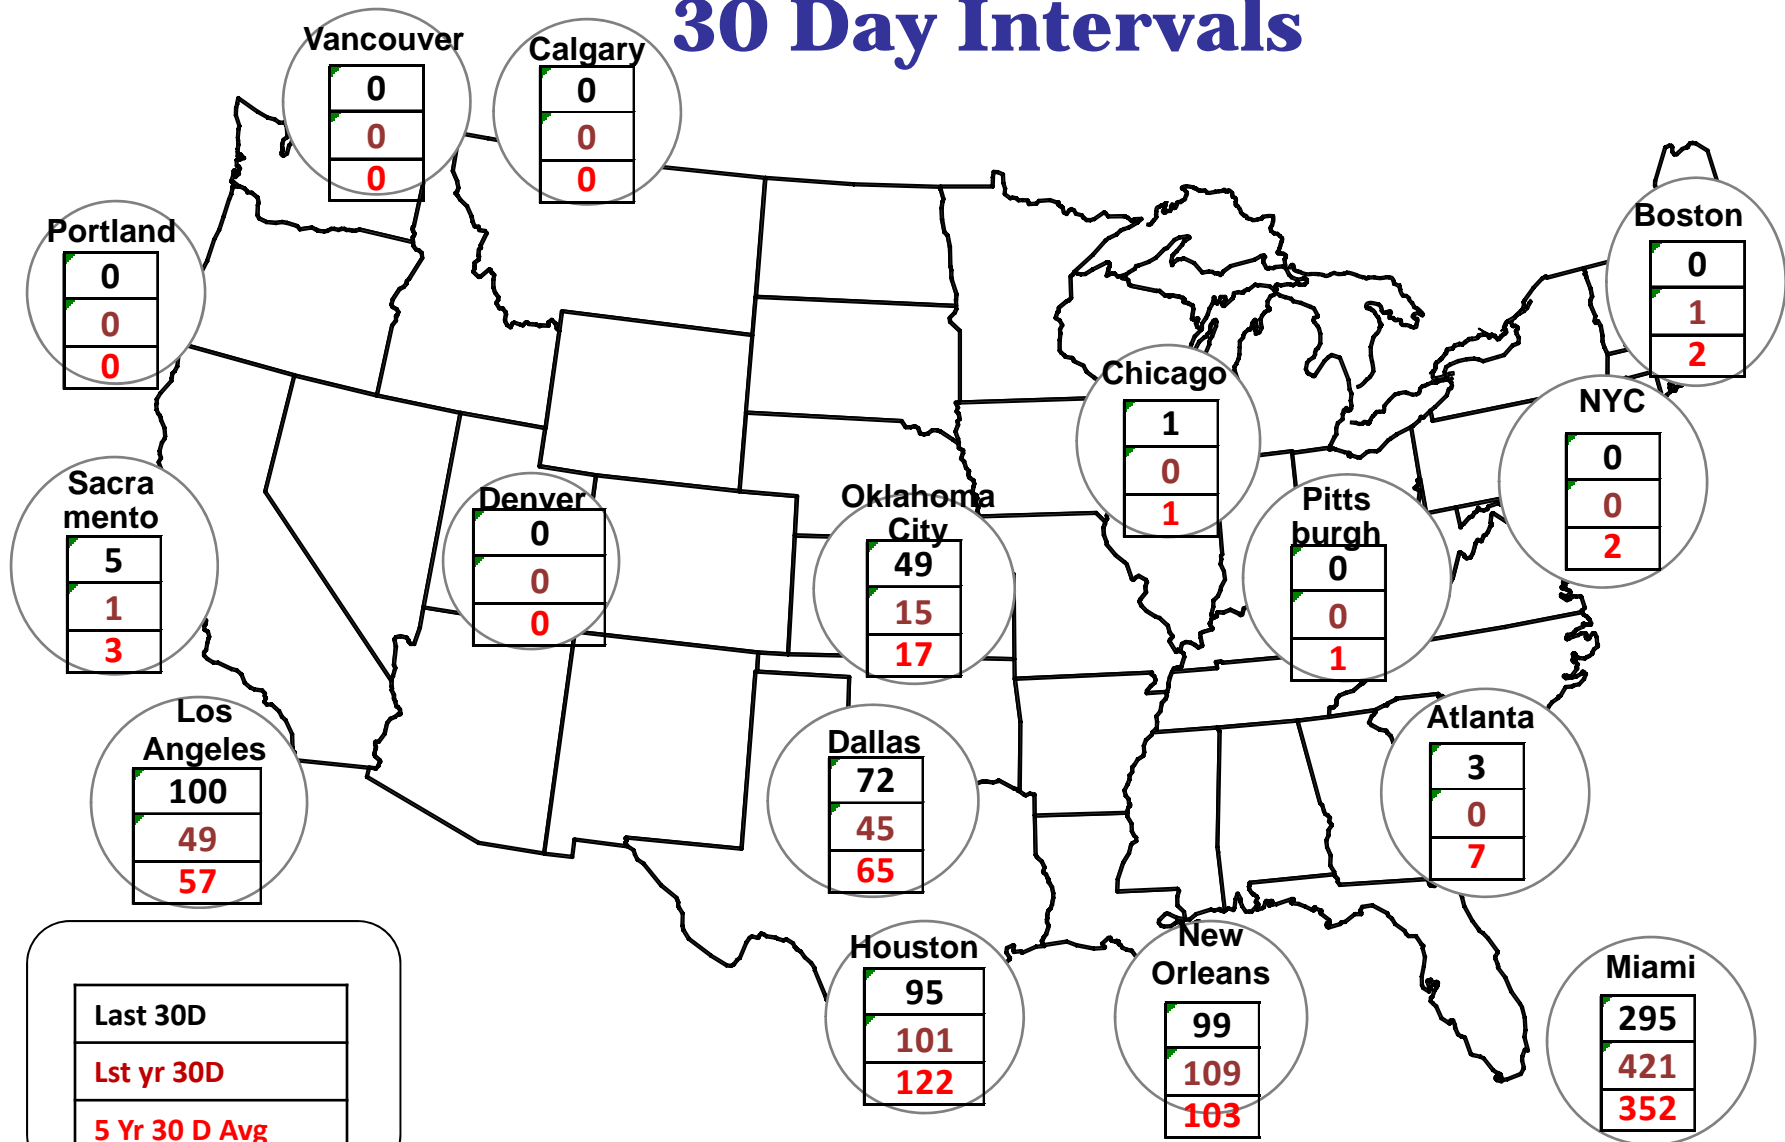

Cumulative HDDs by City 30 Day Intervals

● City Location

Last 30D
Lst yr 30D
5 Yr 30 D Avg

Source: Bloomberg Weather

Updated 11/19/2014

Cumulative CDDs by City 30 Day Intervals

Source: Bloomberg Weather

Updated 11/19/2014

Federal Energy Regulatory Commission • Market Oversight • www.ferc.gov/oversight

Spot Natural Gas Prices 30 Day Average (\$/MMBtu)

Source: ICE

Updated 11/19/2014

Federal Energy Regulatory Commission • Market Oversight • www.ferc.gov/oversight