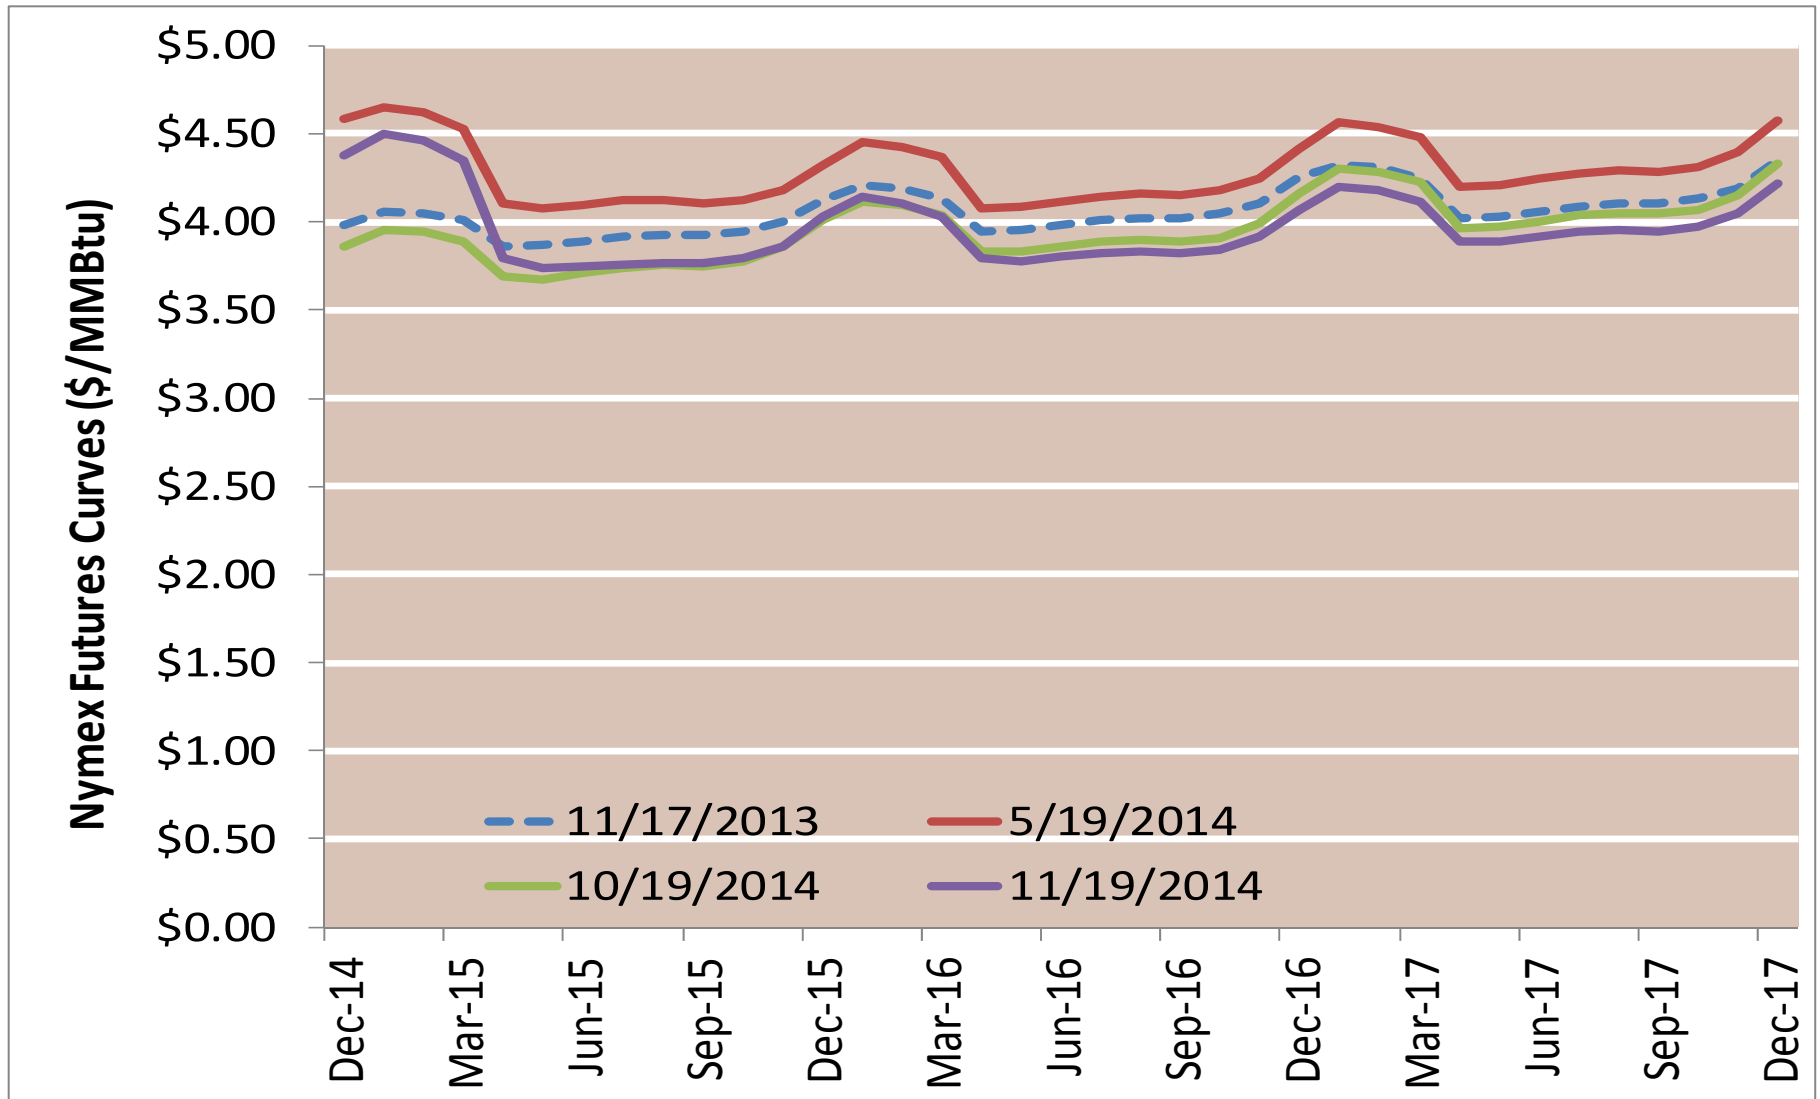

Cumulative HDDs by City 30 Day Intervals

● City Location

Last 30D
Lst yr 30D
5 Yr 30 D Avg

Source: Bloomberg Weather

Updated 11/19/2014

Cumulative CDDs by City 30 Day Intervals

Source: Bloomberg Weather

Updated 11/19/2014

Federal Energy Regulatory Commission • Market Oversight • www.ferc.gov/oversight

Spot Natural Gas Prices 30 Day Average (\$/MMBtu)

Source: ICE

Updated 11/19/2014

Federal Energy Regulatory Commission • Market Oversight • www.ferc.gov/oversight

Spot Natural Gas Trading Volumes 30 Day Average (MMBtus)

Source: ICE

Updated 11/19/2014

Gas vs Coal

Nymex Futures Curves

Brent vs WTI

Nymex Settlement

Natural Gas Liquids (NGLs) Prices