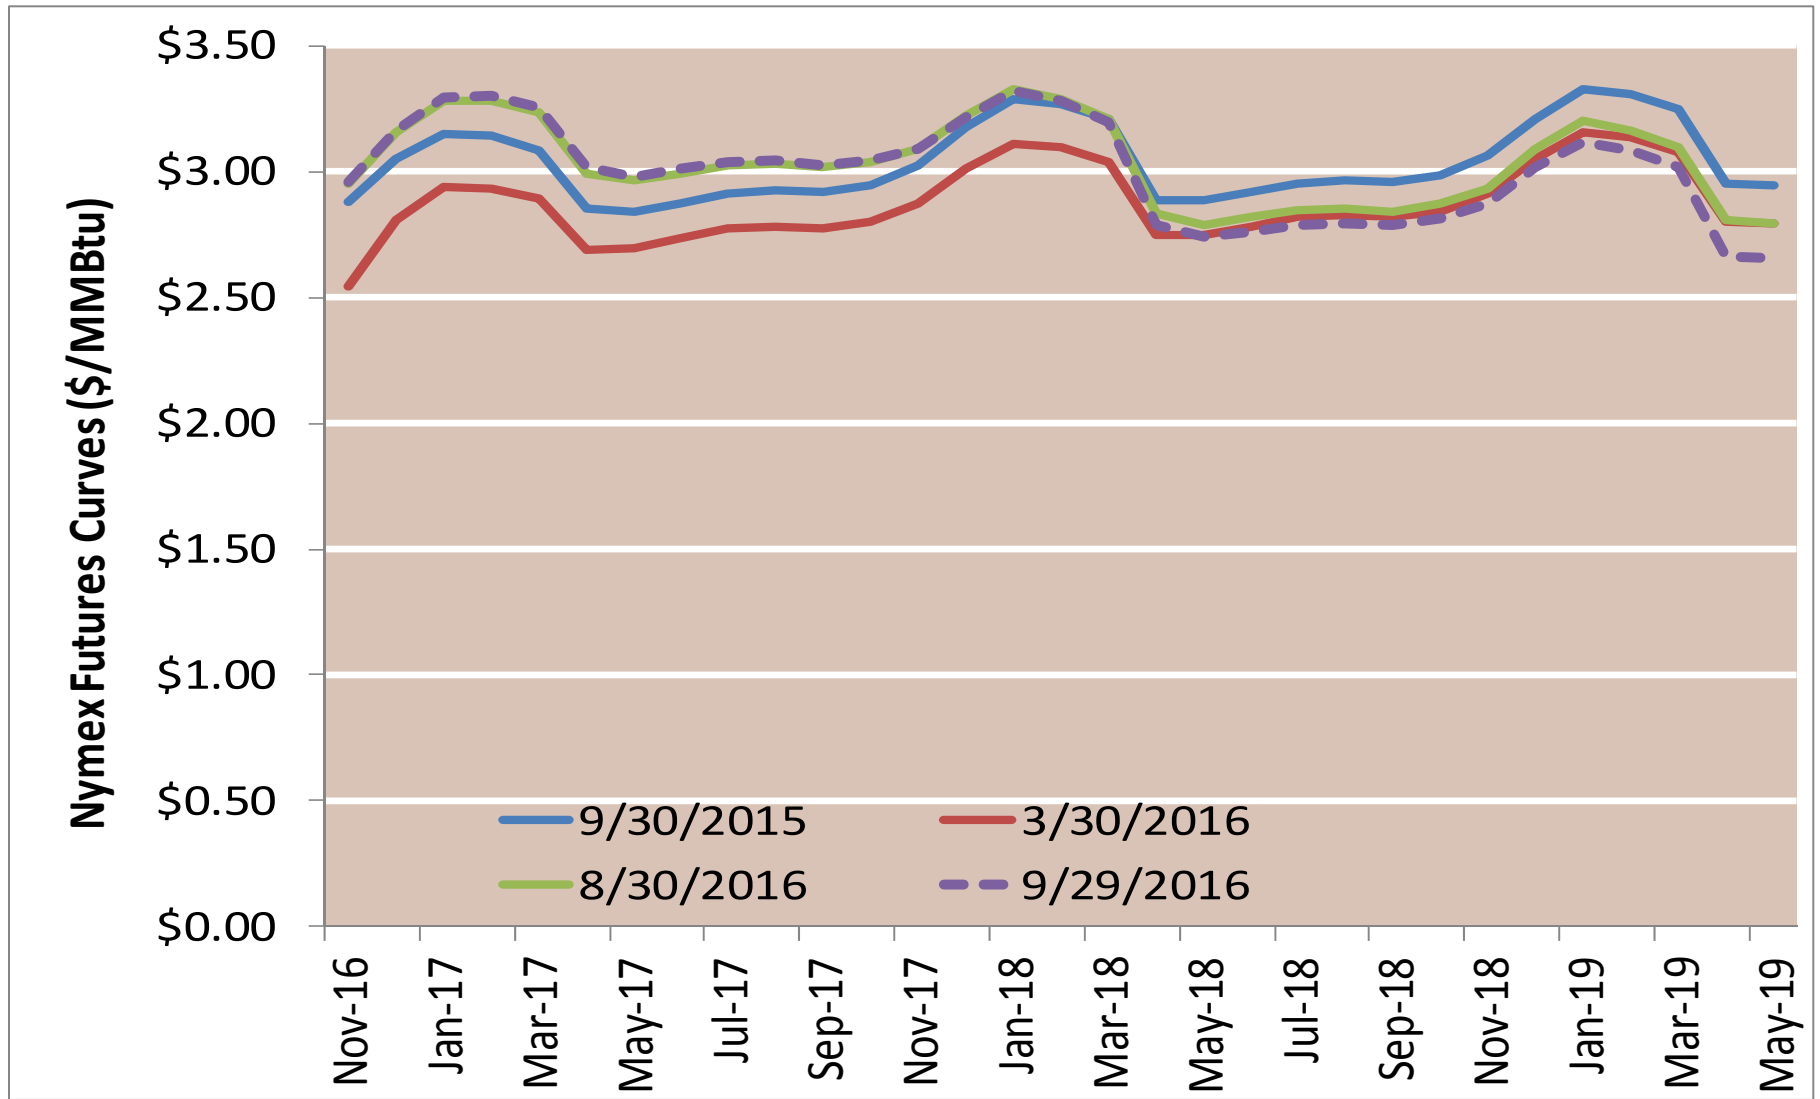

Cumulative HDDs by City 30 Day Intervals

● City Location

Last 30D
Lst yr 30D
5 Yr 30 D Avg

Source: Bloomberg Weather

Updated 10/13/2016

Cumulative CDDs by City 30 Day Intervals

Source: Bloomberg Weather

Updated 10/13/2016

Federal Energy Regulatory Commission • Market Oversight • www.ferc.gov/oversight

Spot Natural Gas Prices 30 Day Average (\$/MMBtu)

Source: ICE

Federal Energy Regulatory Commission • Market Oversight • www.ferc.gov/oversight

Spot Natural Gas Trading Volumes 30 Day Average (MMBtus)

Source: ICE

Updated 10/13/2016

Gas vs Coal

Nymex Futures Curves

Brent vs WTI

Nymex Settlement

Natural Gas Liquids (NGLs) Prices