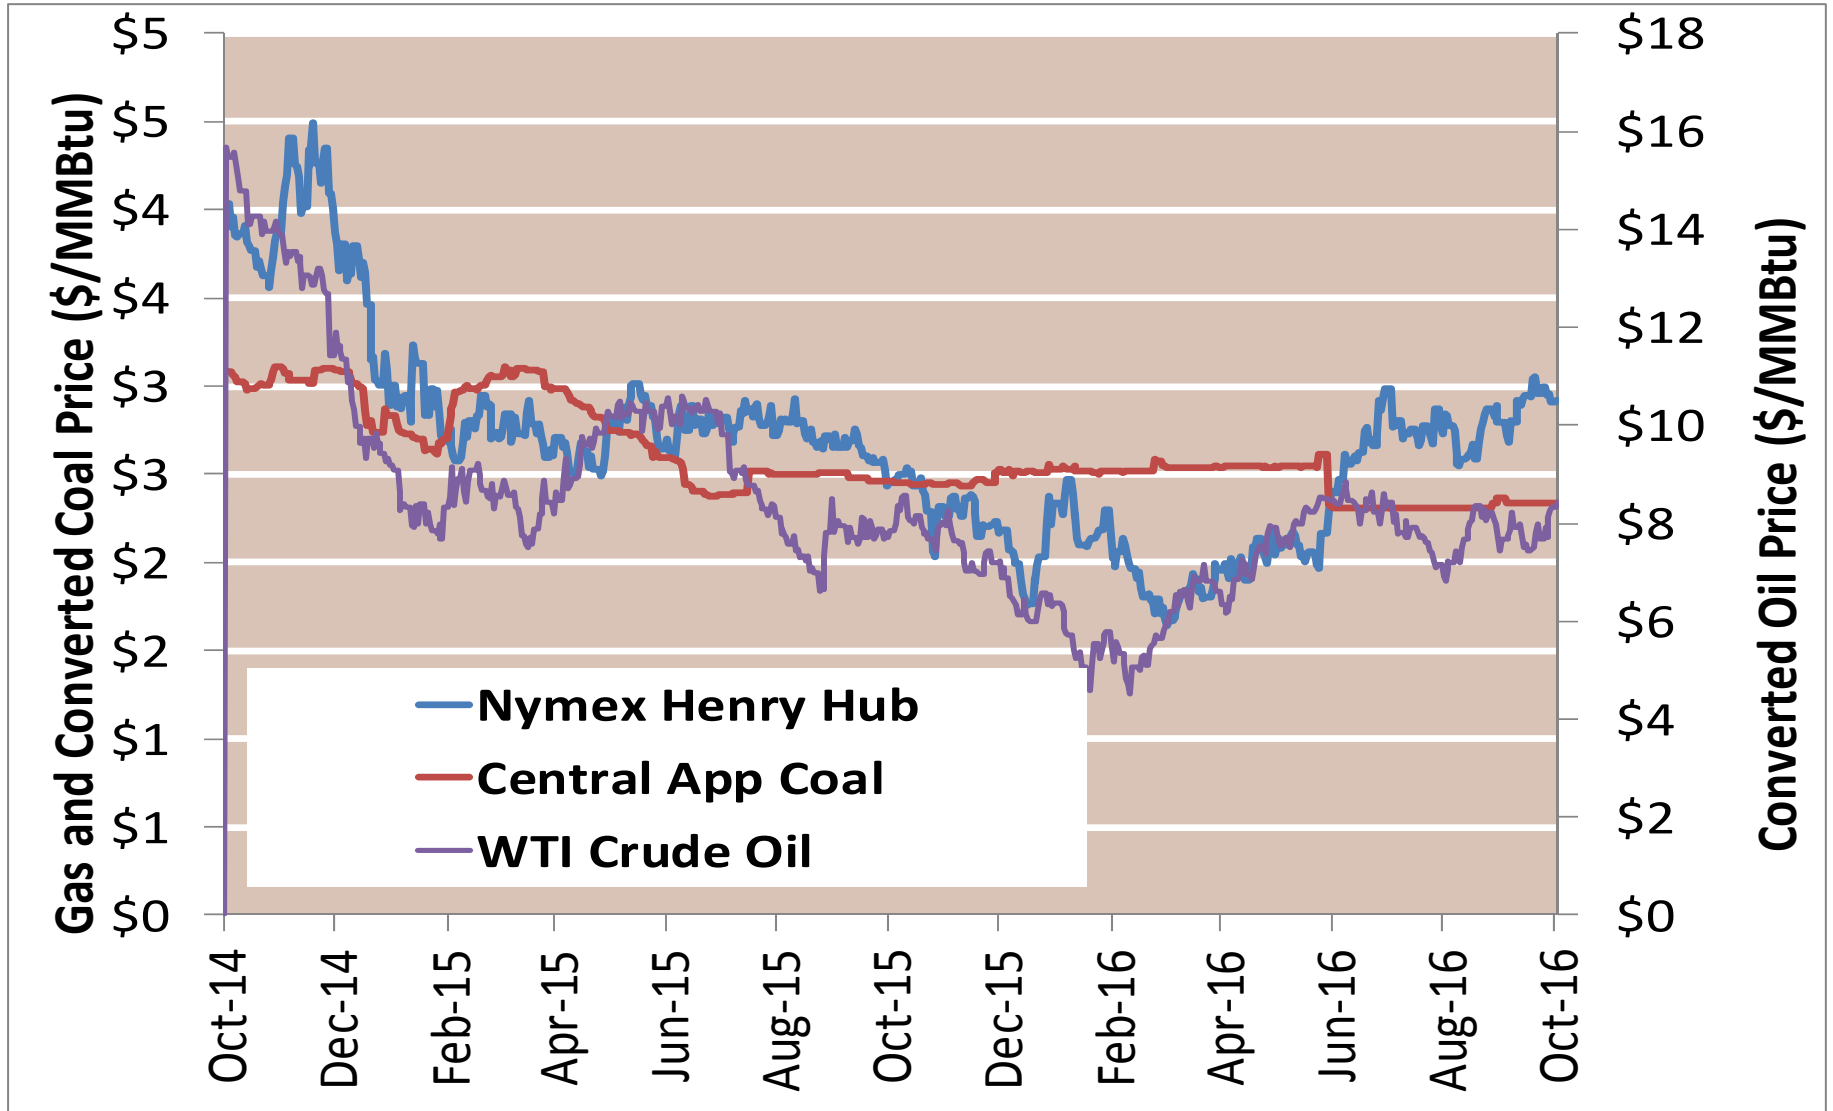

Federal Energy Regulatory Commission • Market Oversight • www.ferc.gov/oversight

Spot Natural Gas Prices 30 Day Average (\$/MMBtu)

Source: ICE

Federal Energy Regulatory Commission • Market Oversight • www.ferc.gov/oversight

Spot Natural Gas Trading Volumes 30 Day Average (MMBtus)

Source: ICE

Updated 10/13/2016

Gas vs Coal

Nymex Futures Curves

Brent vs WTI

Nymex Settlement

Natural Gas Liquids (NGLs) Prices