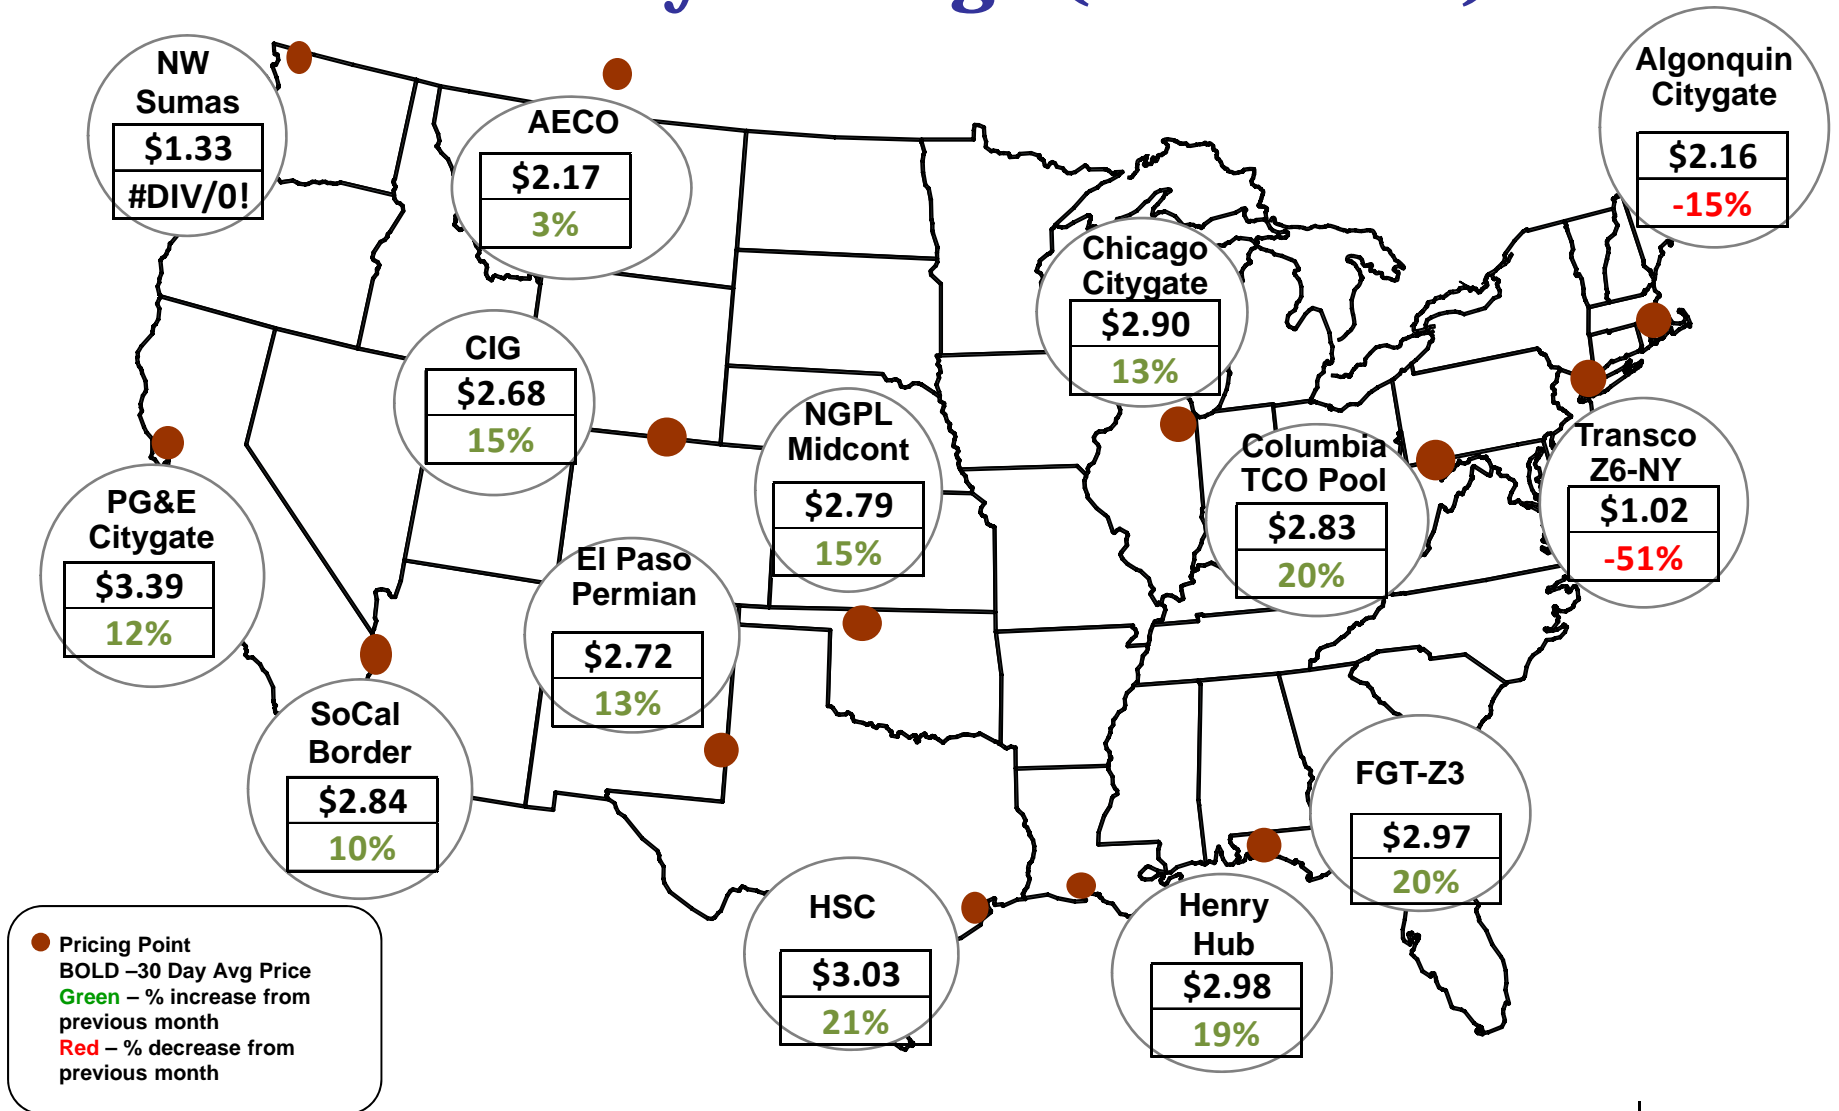

Cumulative HDDs by City 30 Day Intervals

● City Location

Last 30D
Lst yr 30D
5 Yr 30 D Avg

Source: Bloomberg Weather

Updated 10/13/2016

Cumulative CDDs by City 30 Day Intervals

Source: Bloomberg Weather

Updated 10/13/2016

Federal Energy Regulatory Commission • Market Oversight • www.ferc.gov/oversight

Spot Natural Gas Prices 30 Day Average (\$/MMBtu)

Source: ICE

Federal Energy Regulatory Commission • Market Oversight • www.ferc.gov/oversight