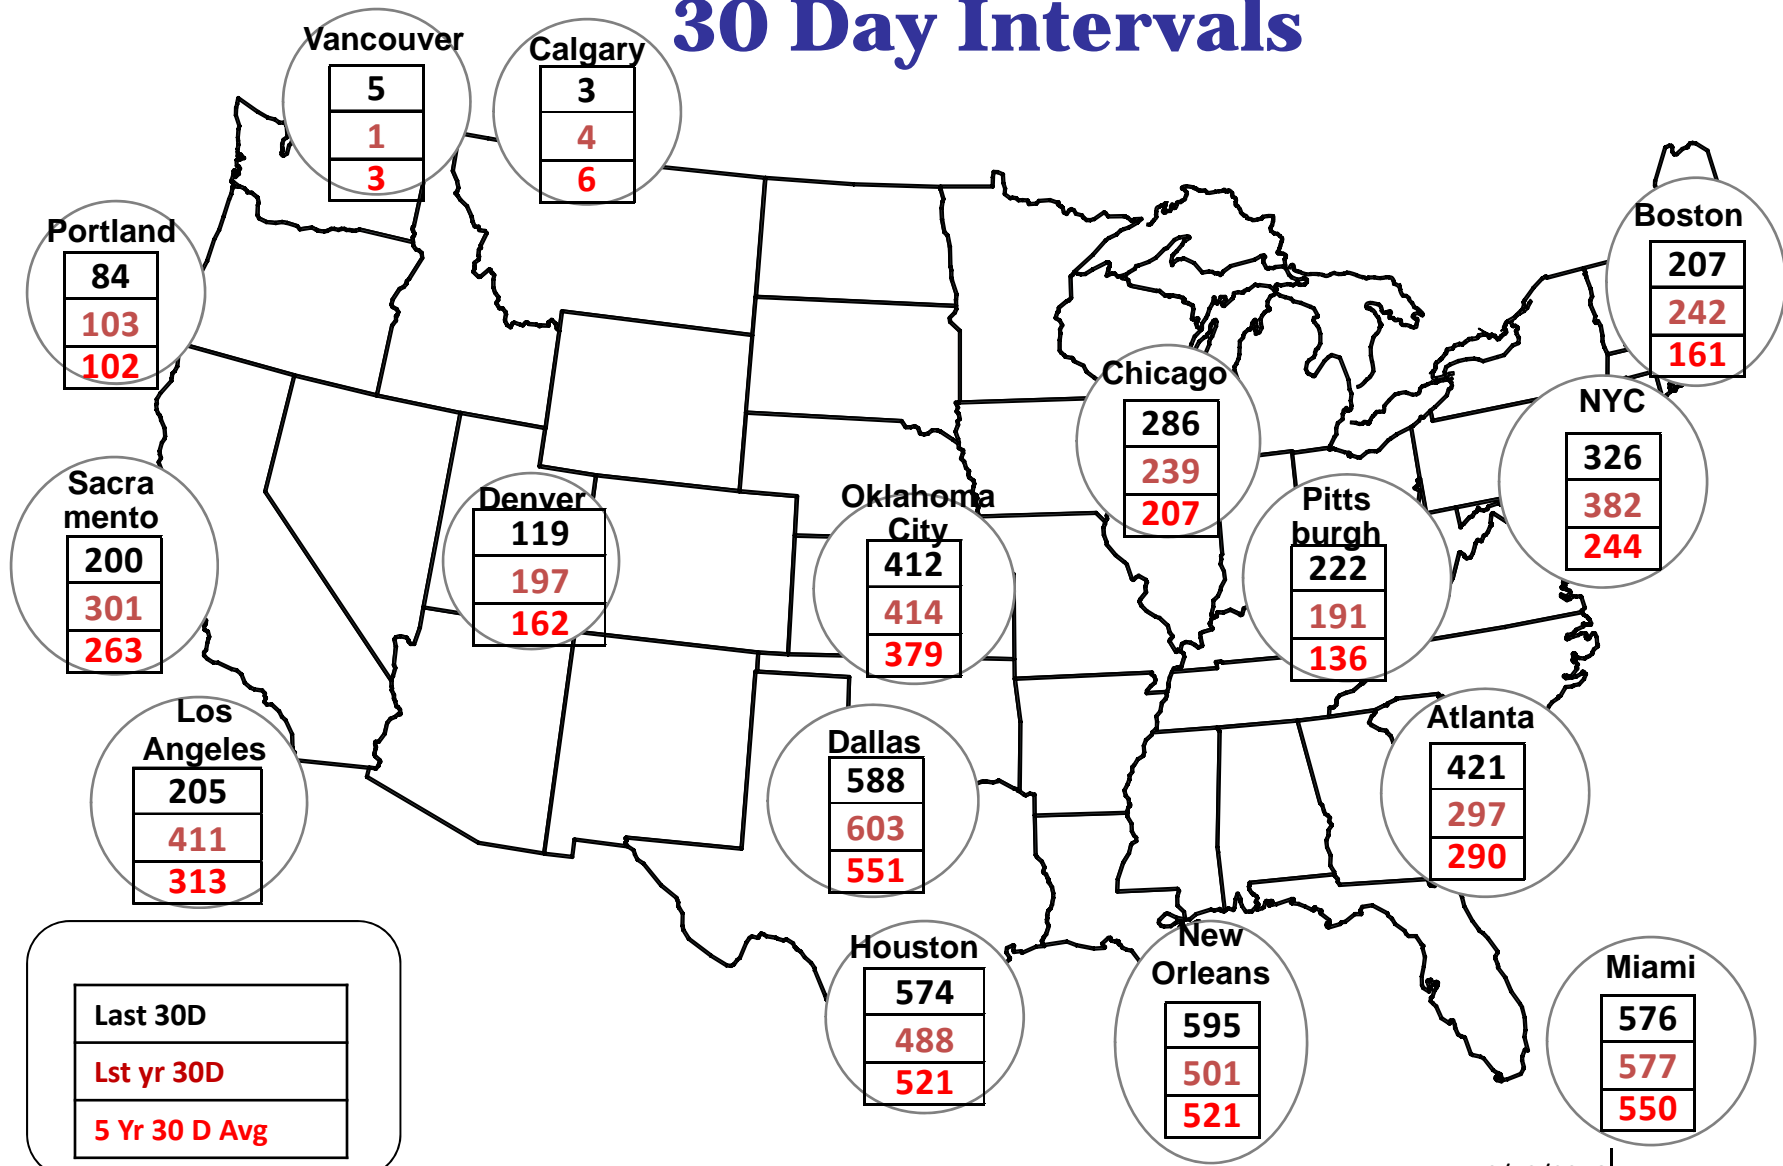

Cumulative HDDs by City 30 Day Intervals

● City Location

Last 30D
Lst yr 30D
5 Yr 30 D Avg

Source: Bloomberg Weather

Updated 10/13/2016

Cumulative CDDs by City 30 Day Intervals

Source: Bloomberg Weather

Updated 10/13/2016

Federal Energy Regulatory Commission • Market Oversight • www.ferc.gov/oversight

Spot Natural Gas Prices 30 Day Average (\$/MMBtu)

Source: ICE

Federal Energy Regulatory Commission • Market Oversight • www.ferc.gov/oversight