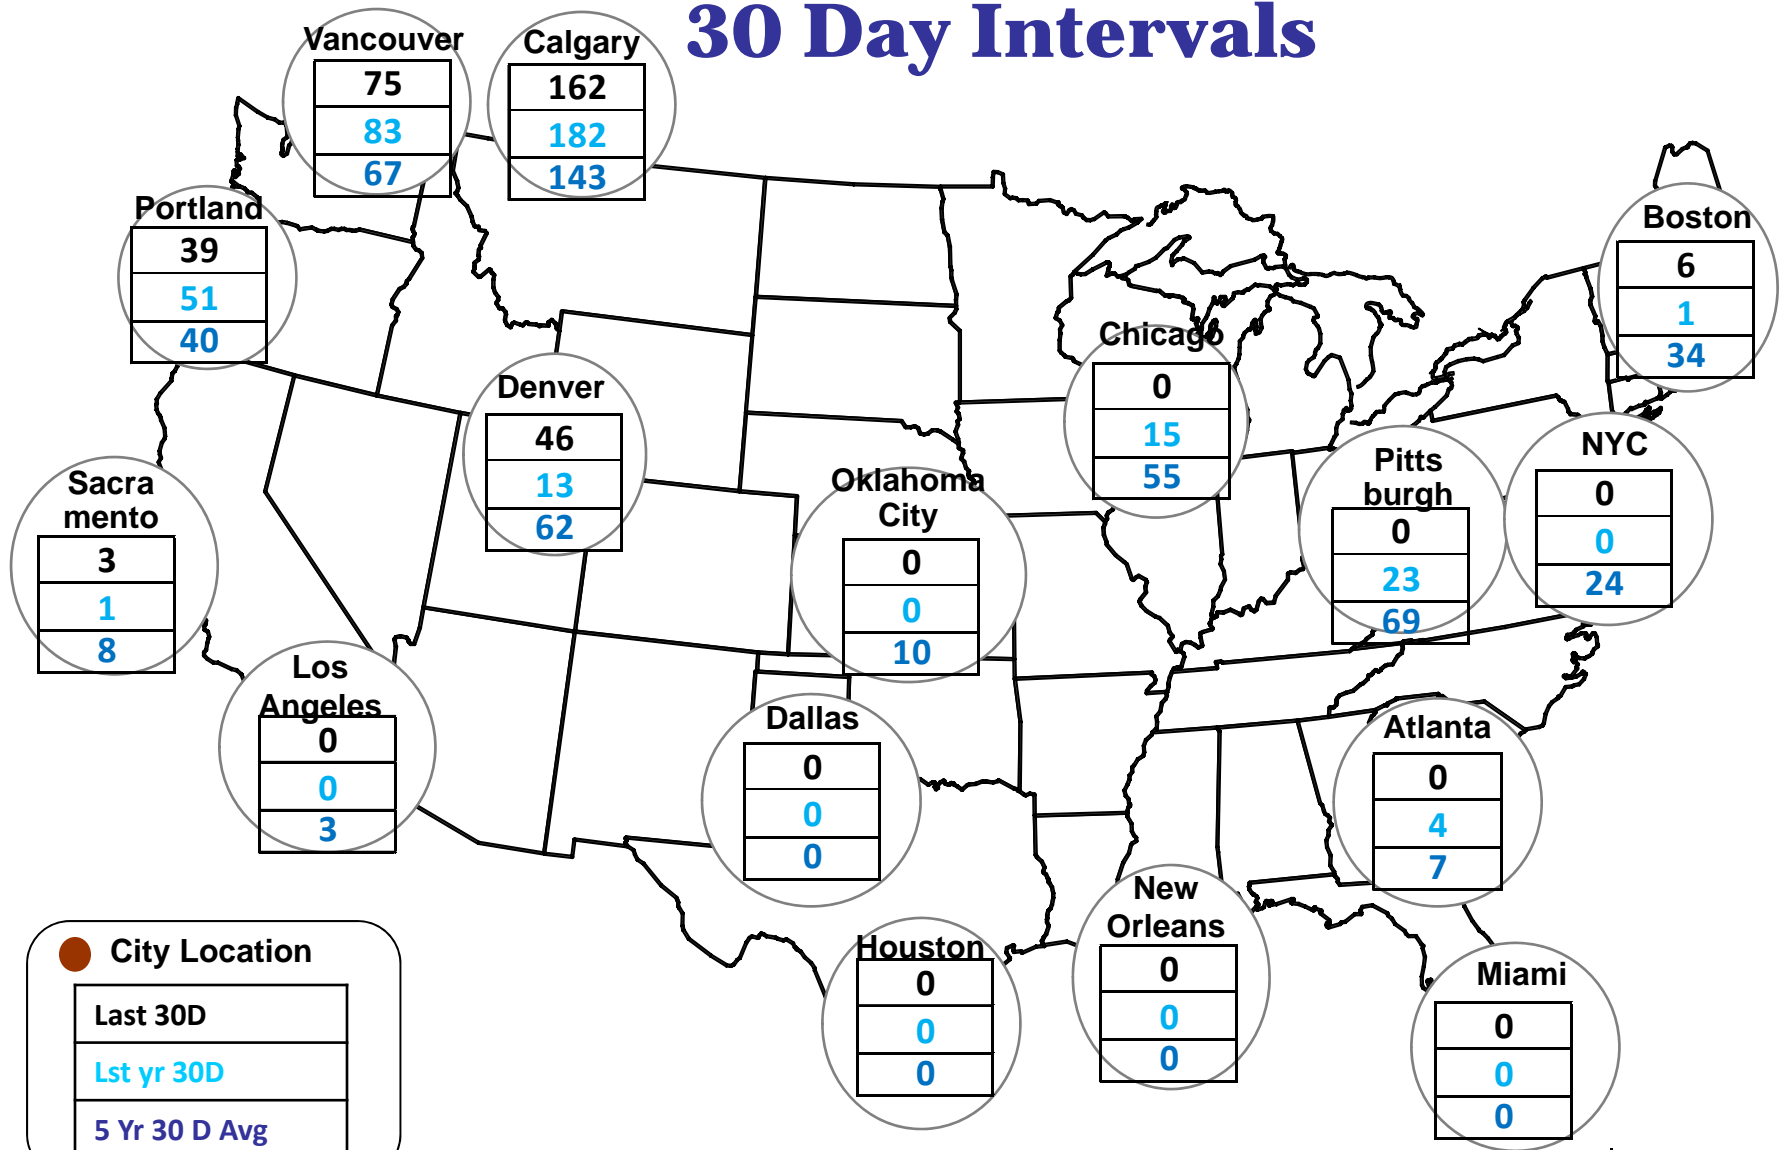

Cumulative HDDs by City 30 Day Intervals

● City Location

Last 30D
Lst yr 30D
5 Yr 30 D Avg

Source: Bloomberg Weather

Updated 10/13/2016

Cumulative CDDs by City 30 Day Intervals

Source: Bloomberg Weather

Updated 10/13/2016

Federal Energy Regulatory Commission • Market Oversight • www.ferc.gov/oversight

Spot Natural Gas Prices 30 Day Average (\$/MMBtu)

Source: ICE

Federal Energy Regulatory Commission • Market Oversight • www.ferc.gov/oversight