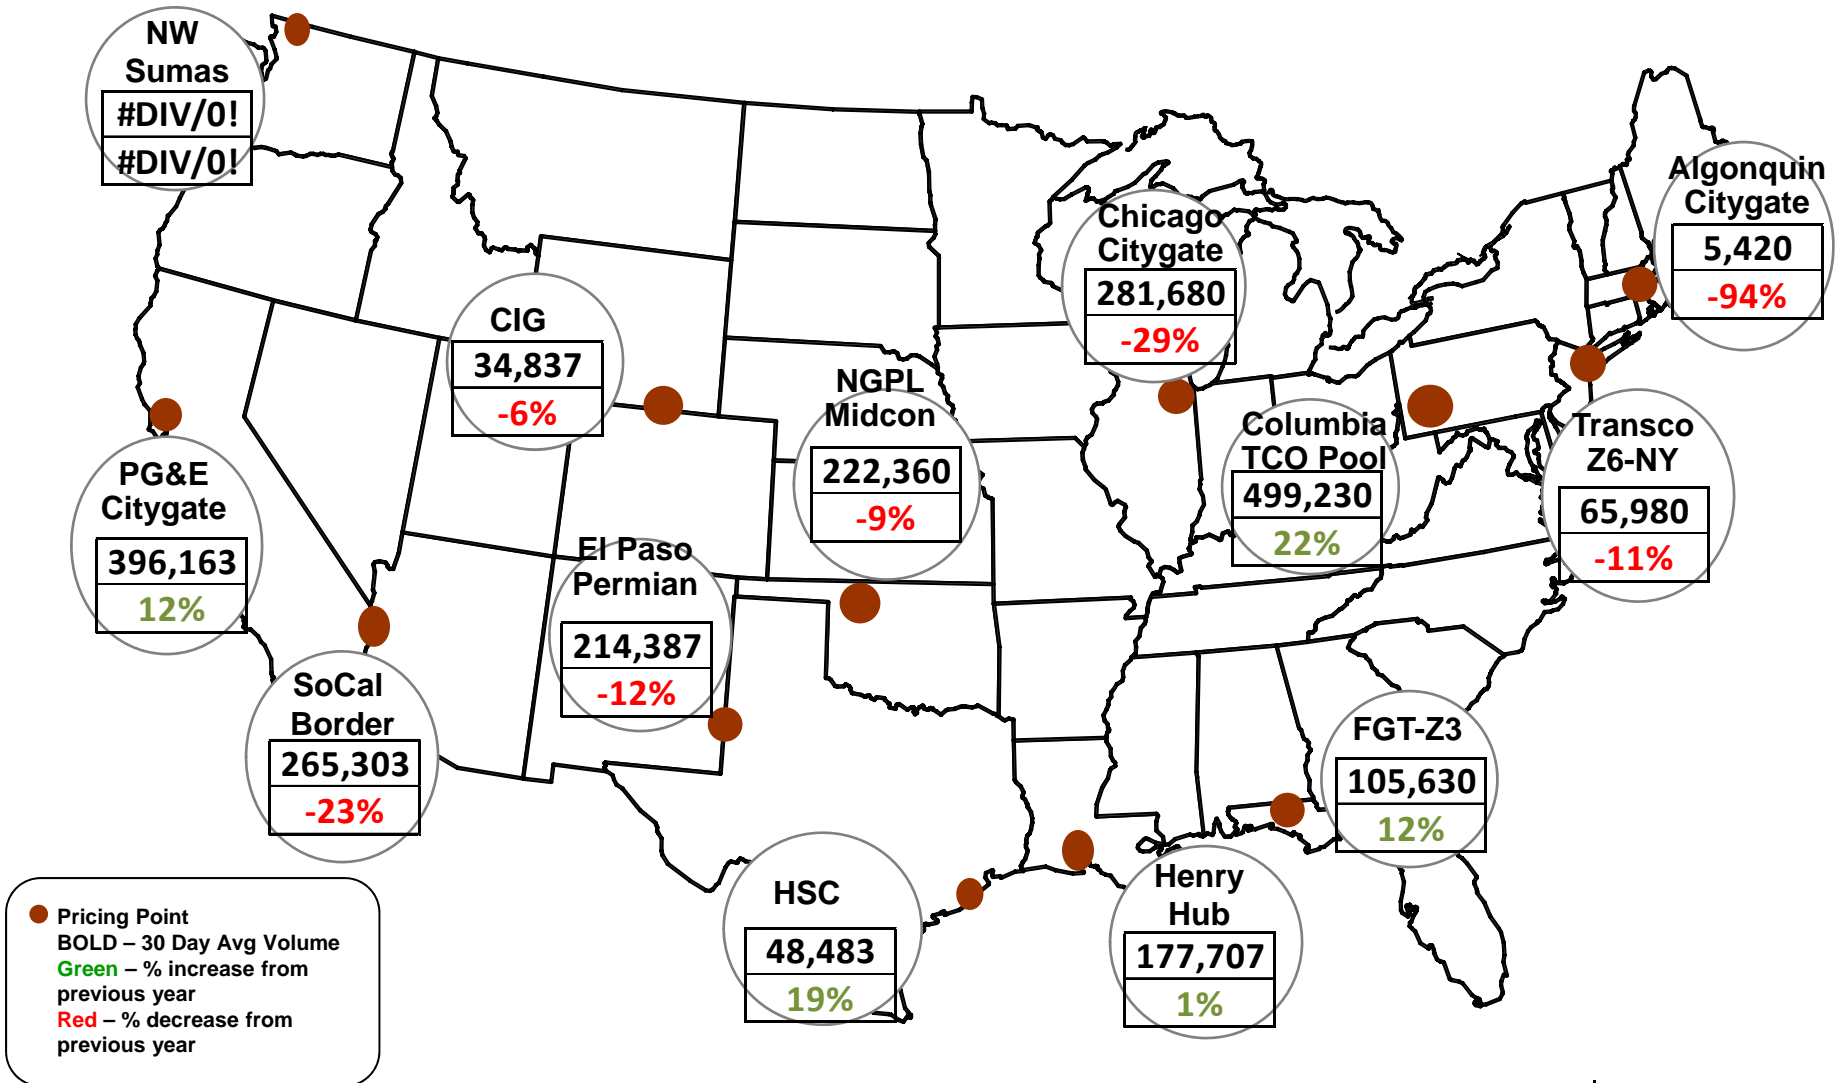

Federal Energy Regulatory Commission • Market Oversight • www.ferc.gov/oversight

Spot Natural Gas Trading Volumes 30 Day Average (MMBtus)

Source: ICE

Updated 10/13/2016