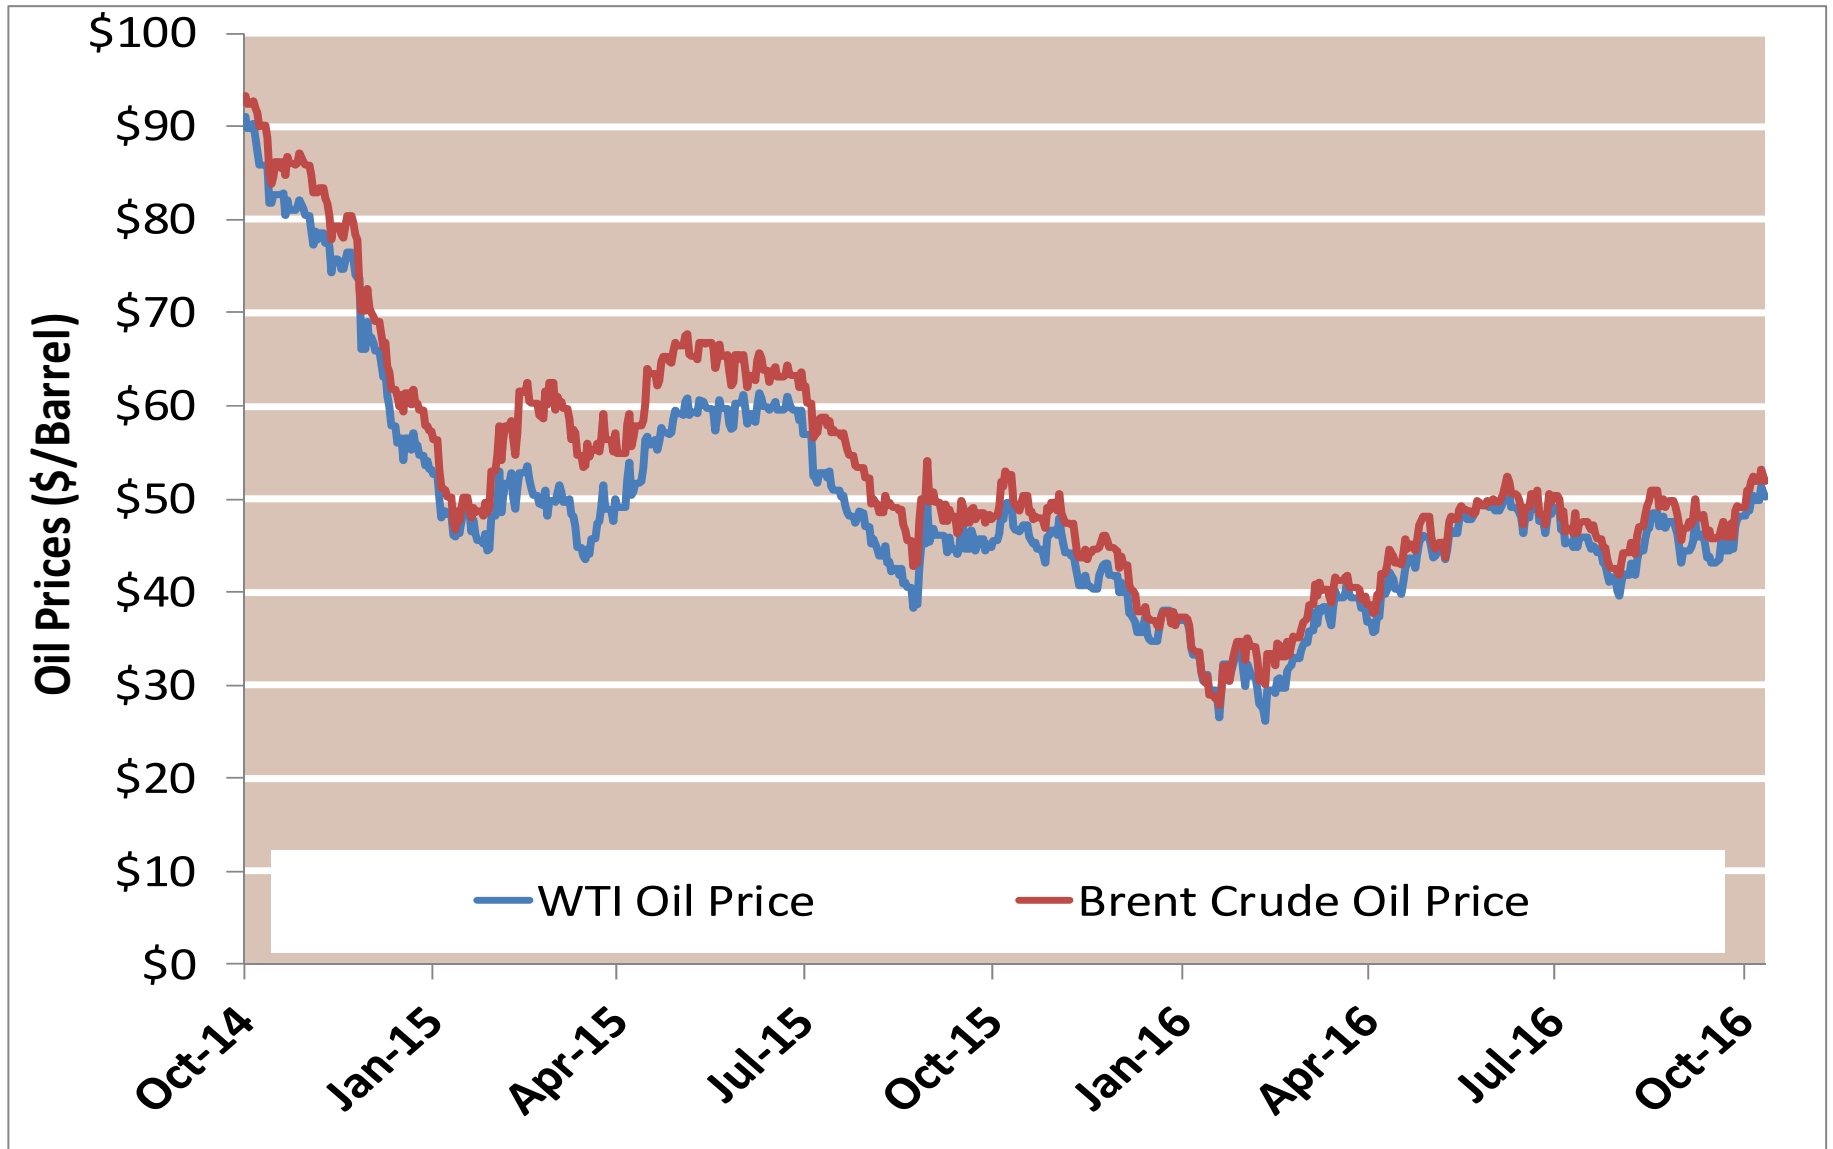

Federal Energy Regulatory Commission • Market Oversight • www.ferc.gov/oversight

Spot Natural Gas Prices 30 Day Average (\$/MMBtu)

Source: ICE

Federal Energy Regulatory Commission • Market Oversight • www.ferc.gov/oversight

Spot Natural Gas Trading Volumes 30 Day Average (MMBtus)

Source: ICE

Updated 10/13/2016

Gas vs Coal

Nymex Futures Curves

Brent vs WTI

Nymex Settlement

Natural Gas Liquids (NGLs) Prices