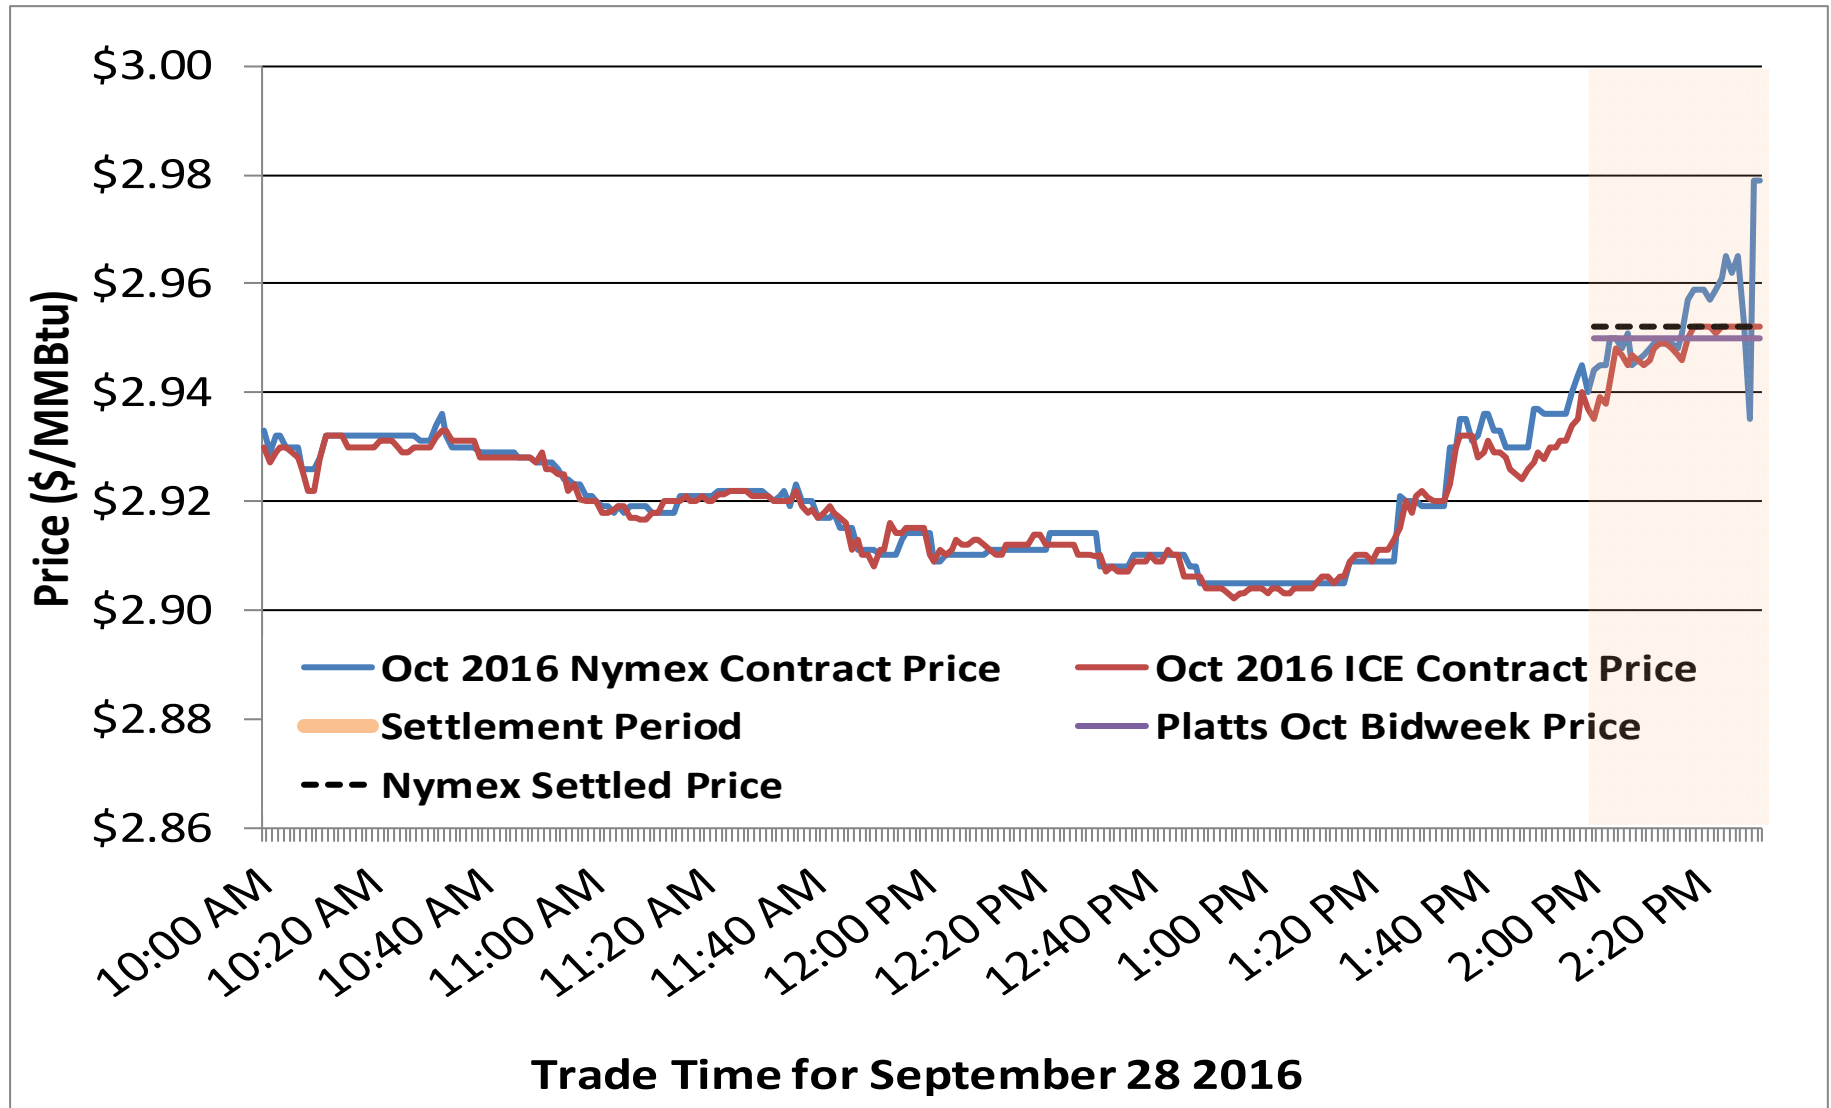

Federal Energy Regulatory Commission • Market Oversight • www.ferc.gov/oversight

Spot Natural Gas Prices 30 Day Average (\$/MMBtu)

Source: ICE

Federal Energy Regulatory Commission • Market Oversight • www.ferc.gov/oversight

Spot Natural Gas Trading Volumes 30 Day Average (MMBtus)

Source: ICE

Updated 10/13/2016

Gas vs Coal

Nymex Futures Curves

Brent vs WTI

Nymex Settlement

Natural Gas Liquids (NGLs) Prices