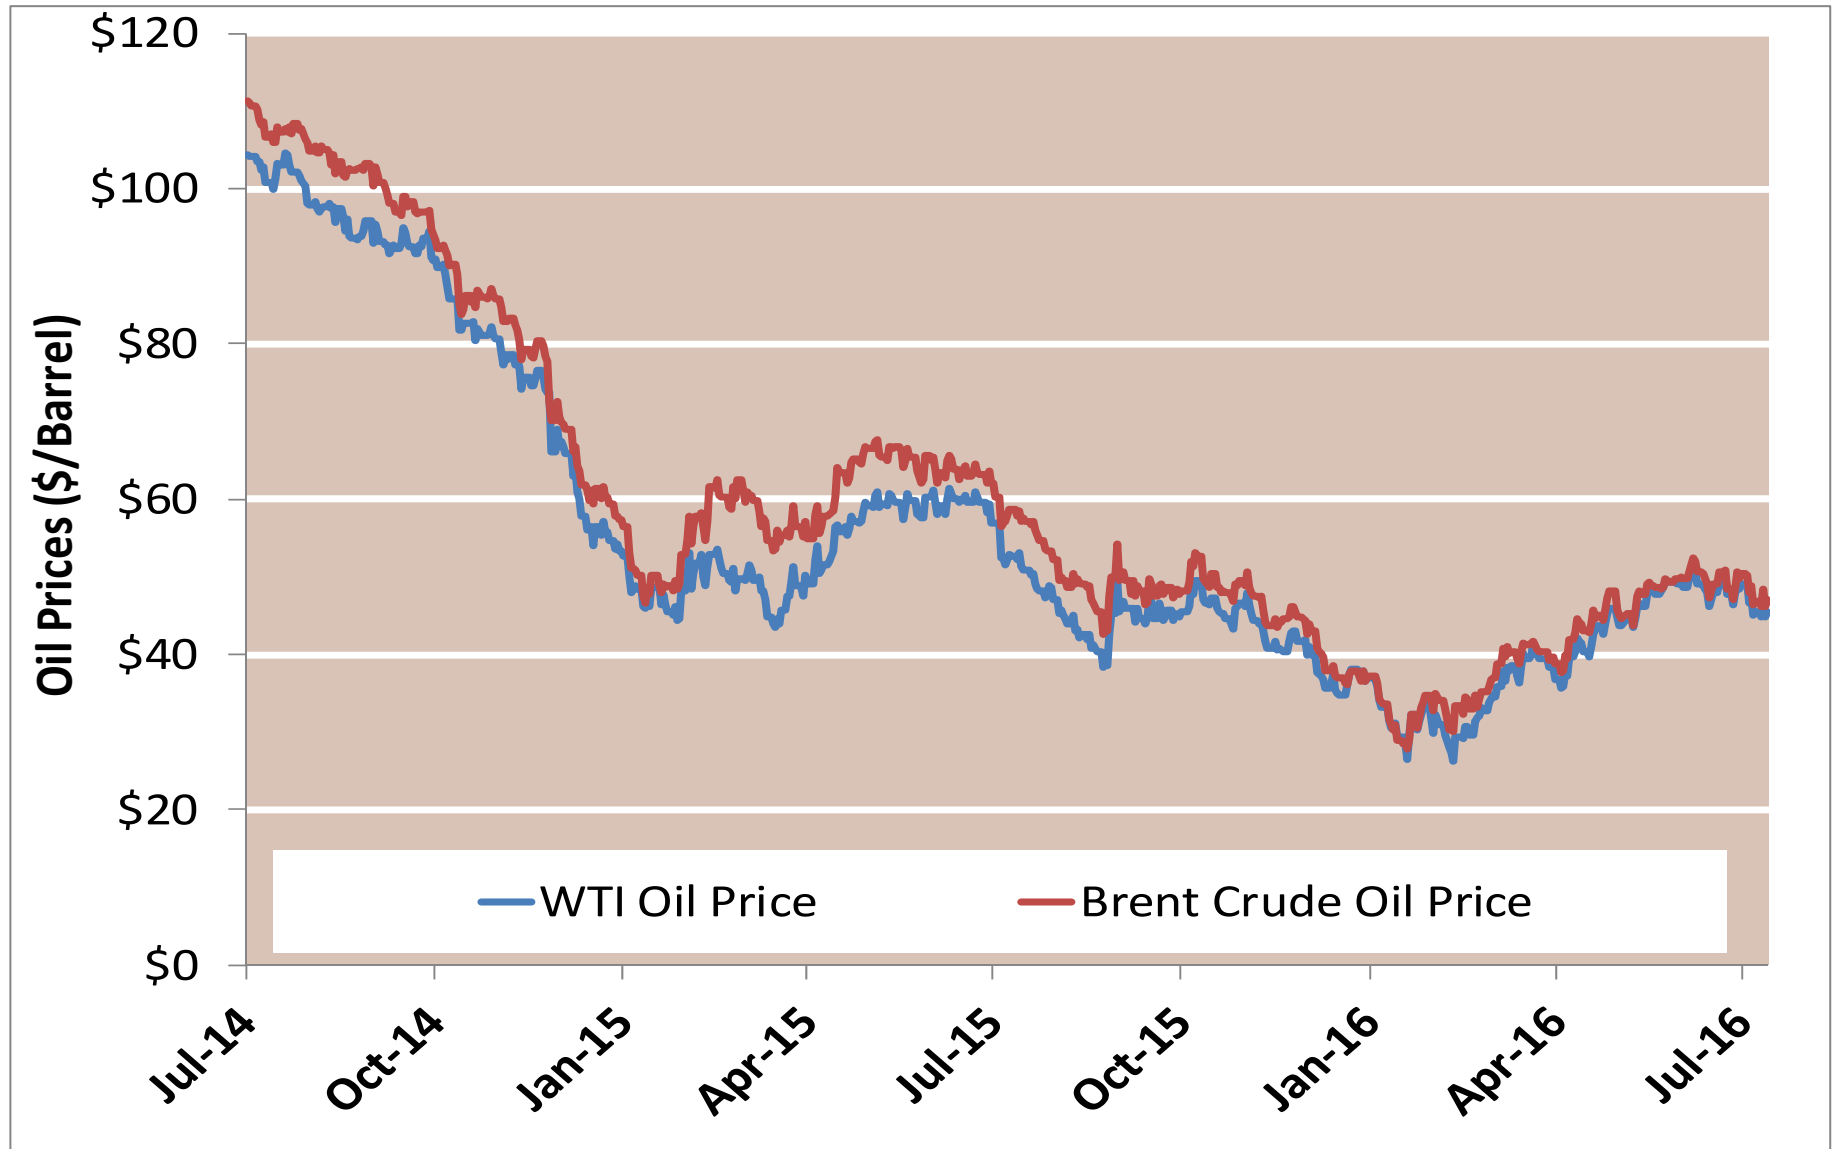

Federal Energy Regulatory Commission • Market Oversight • www.ferc.gov/oversight

Spot Natural Gas Prices 30 Day Average (\$/MMBtu)

Source: ICE

Updated 7/18/2016

Federal Energy Regulatory Commission • Market Oversight • www.ferc.gov/oversight

Spot Natural Gas Trading Volumes 30 Day Average (MMBtus)

Source: ICE

Updated 7/18/2016

Gas vs Coal

Nymex Futures Curves

Brent vs WTI

Nymex Settlement

Natural Gas Liquids (NGLs) Prices