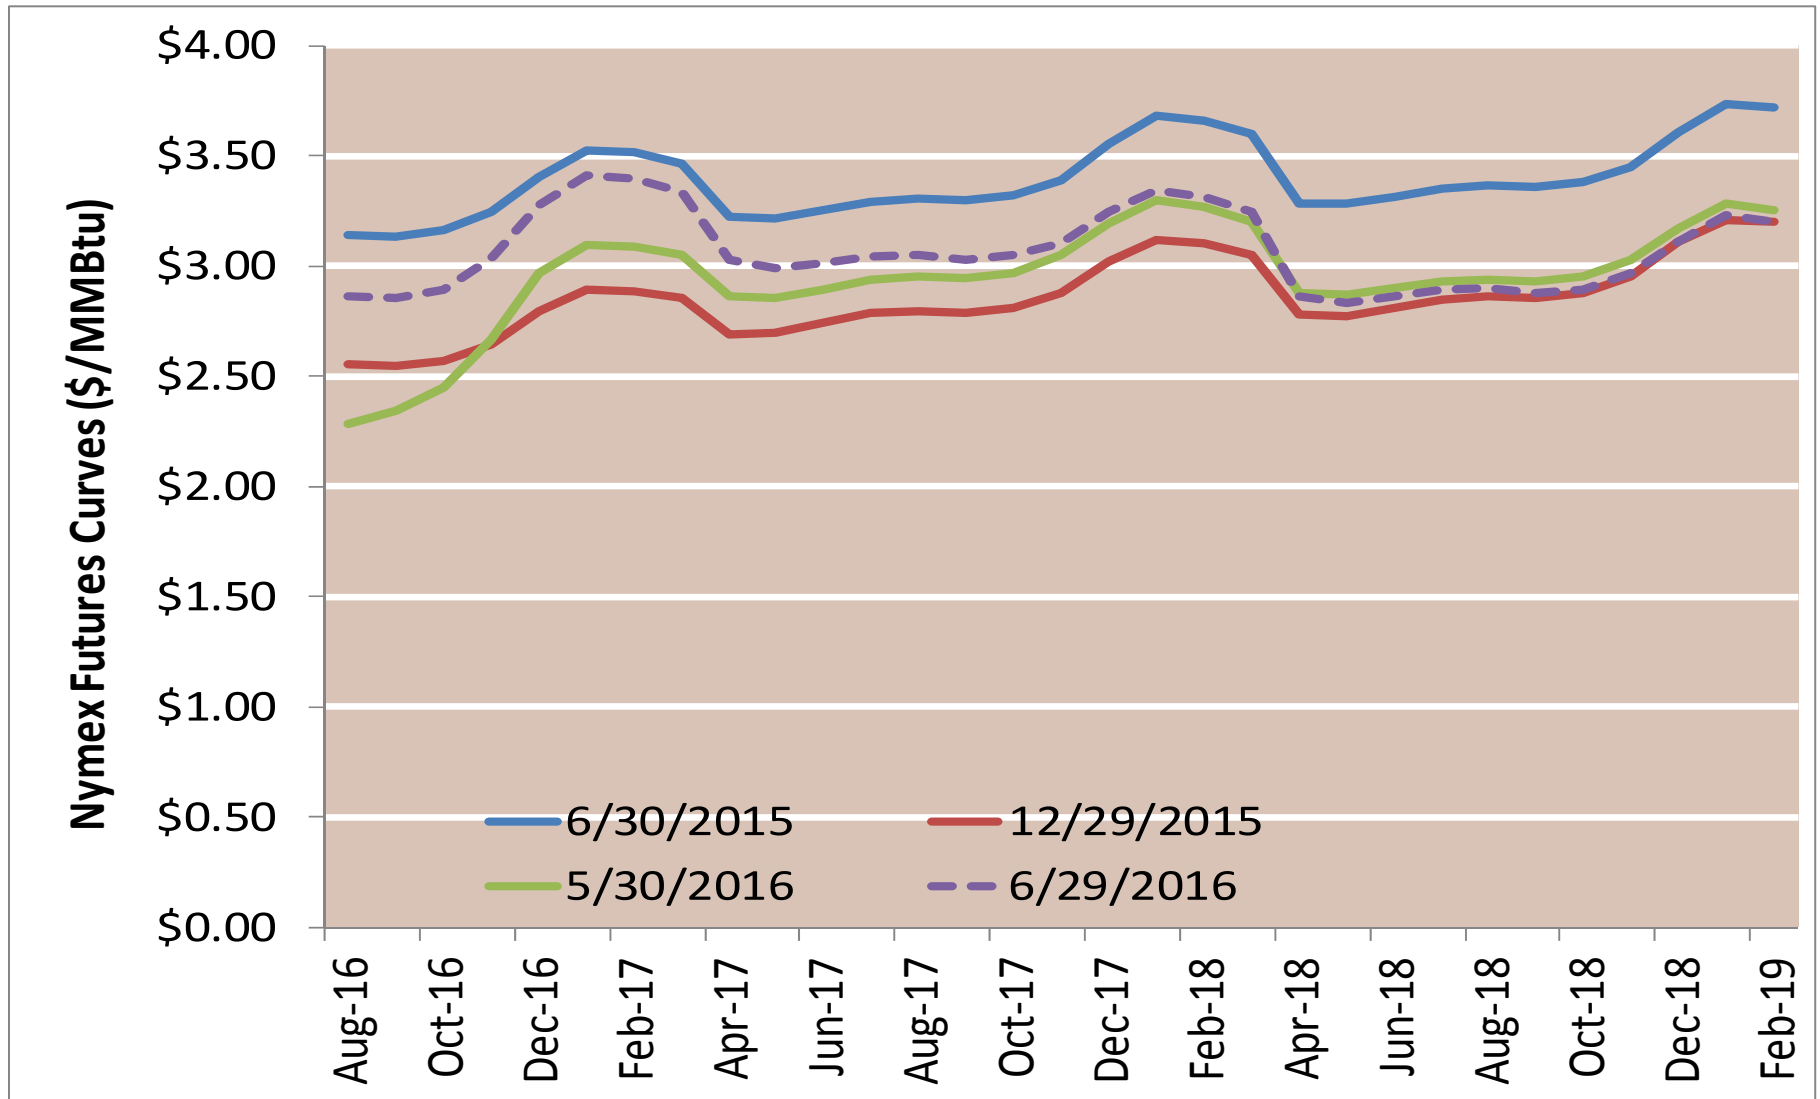

Cumulative HDDs by City 30 Day Intervals

● City Location

Last 30D
Lst yr 30D
5 Yr 30 D Avg

Source: Bloomberg Weather

Updated 7/18/2016

Cumulative CDDs by City 30 Day Intervals

Source: Bloomberg Weather

Updated 7/18/2016

Federal Energy Regulatory Commission • Market Oversight • www.ferc.gov/oversight

Spot Natural Gas Prices 30 Day Average (\$/MMBtu)

Source: ICE

Updated 7/18/2016

Federal Energy Regulatory Commission • Market Oversight • www.ferc.gov/oversight

Spot Natural Gas Trading Volumes 30 Day Average (MMBtus)

Source: ICE

Updated 7/18/2016

Gas vs Coal

Nymex Futures Curves

Brent vs WTI

Nymex Settlement

Natural Gas Liquids (NGLs) Prices