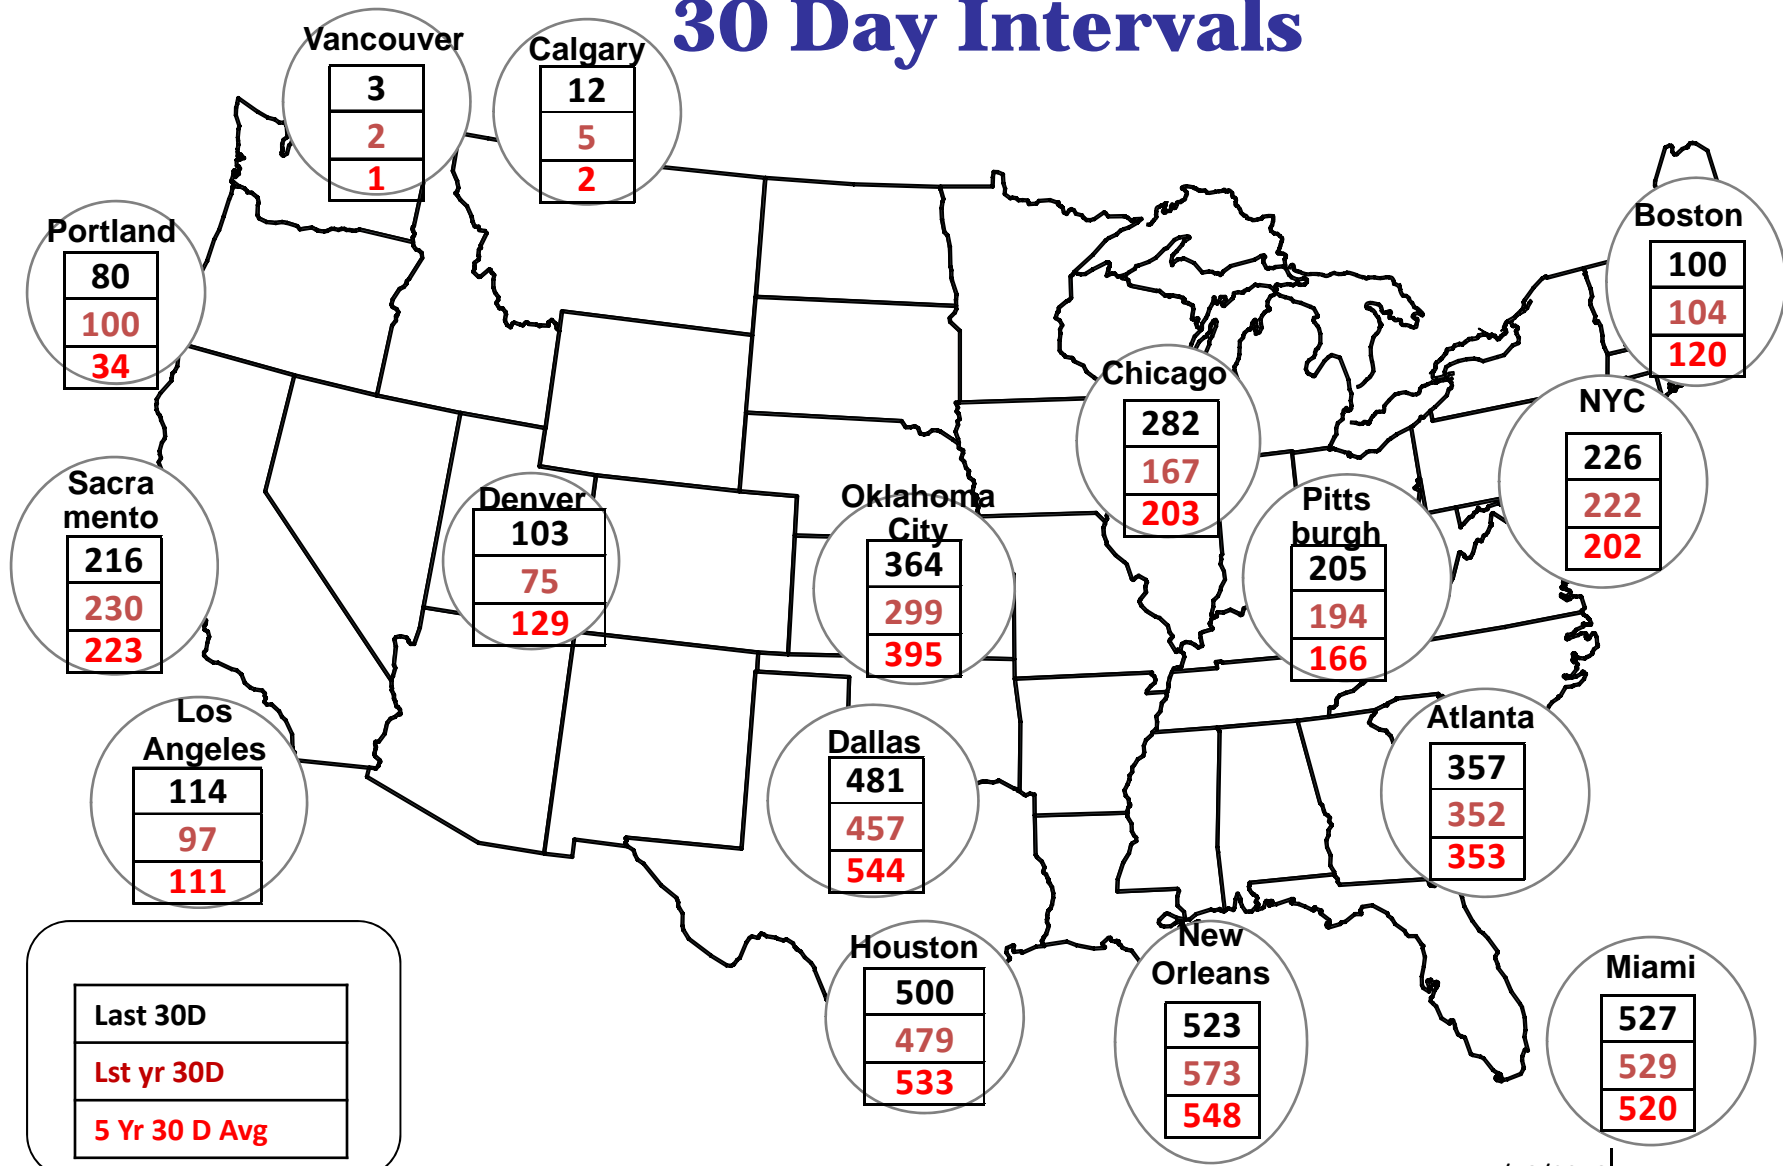

Cumulative HDDs by City 30 Day Intervals

● City Location

Last 30D
Lst yr 30D
5 Yr 30 D Avg

Source: Bloomberg Weather

Updated 7/18/2016

Cumulative CDDs by City 30 Day Intervals

Source: Bloomberg Weather

Updated 7/18/2016

Federal Energy Regulatory Commission • Market Oversight • www.ferc.gov/oversight

Spot Natural Gas Prices 30 Day Average (\$/MMBtu)

Source: ICE

Updated 7/18/2016

Federal Energy Regulatory Commission • Market Oversight • www.ferc.gov/oversight