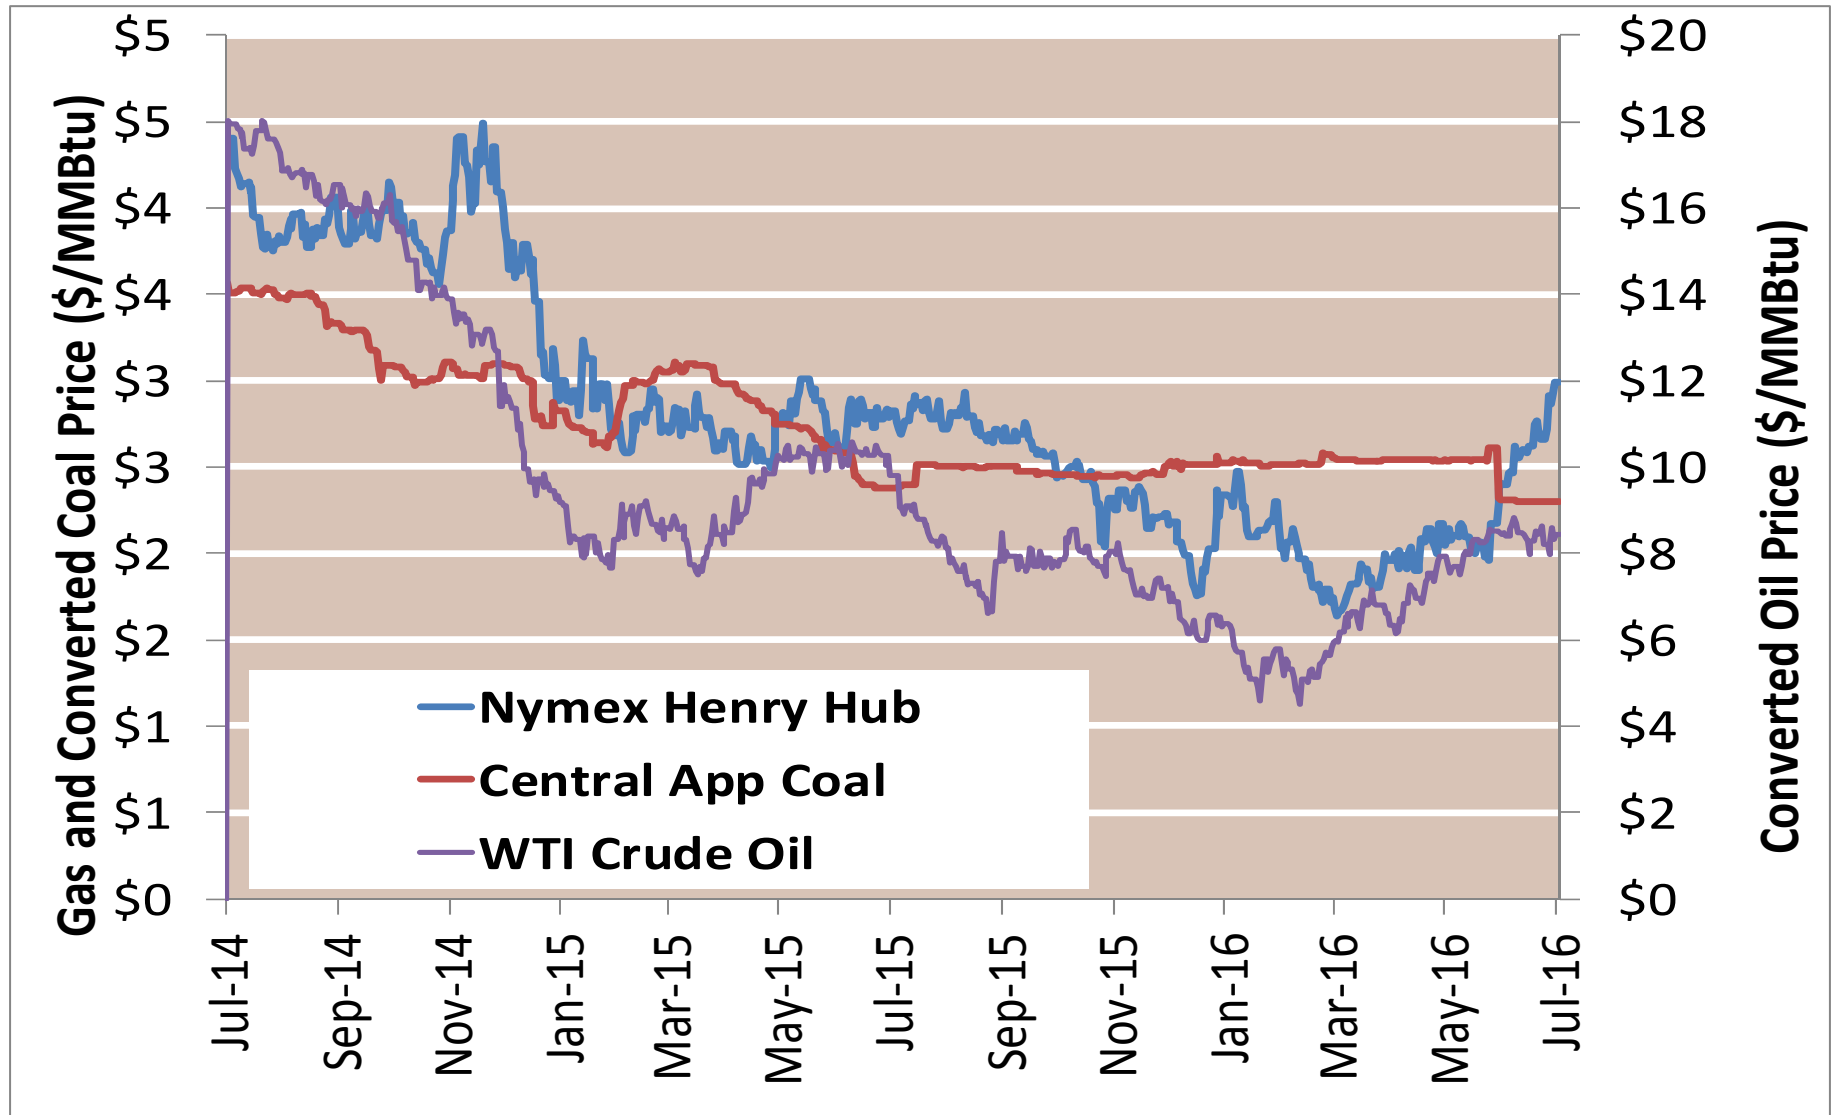

Federal Energy Regulatory Commission • Market Oversight • www.ferc.gov/oversight

Spot Natural Gas Prices 30 Day Average (\$/MMBtu)

Source: ICE

Updated 7/18/2016

Federal Energy Regulatory Commission • Market Oversight • www.ferc.gov/oversight

Spot Natural Gas Trading Volumes 30 Day Average (MMBtus)

Source: ICE

Updated 7/18/2016

Gas vs Coal

Nymex Futures Curves

Brent vs WTI

Nymex Settlement

Natural Gas Liquids (NGLs) Prices