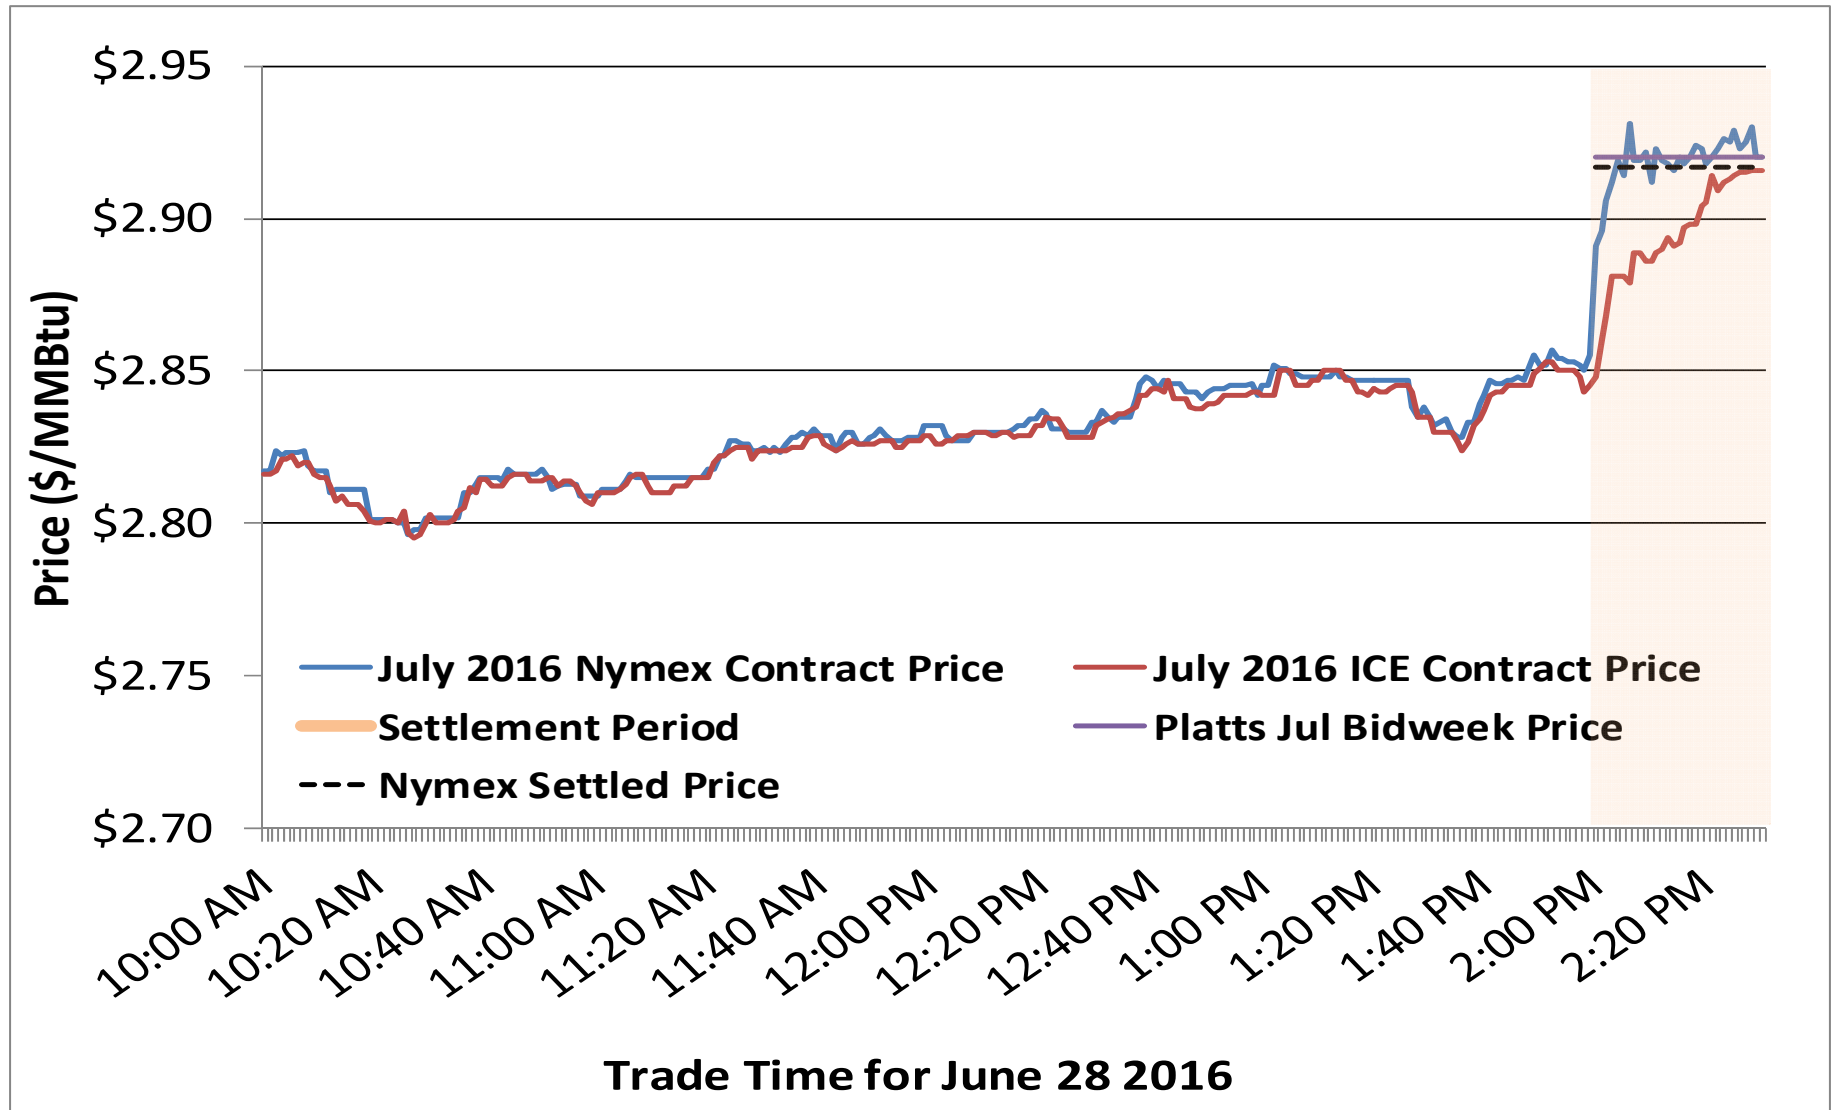

Federal Energy Regulatory Commission • Market Oversight • www.ferc.gov/oversight

Spot Natural Gas Prices 30 Day Average (\$/MMBtu)

Source: ICE

Updated 7/18/2016

Federal Energy Regulatory Commission • Market Oversight • www.ferc.gov/oversight

Spot Natural Gas Trading Volumes 30 Day Average (MMBtus)

Source: ICE

Updated 7/18/2016

Gas vs Coal

Nymex Futures Curves

Brent vs WTI

Nymex Settlement

Natural Gas Liquids (NGLs) Prices