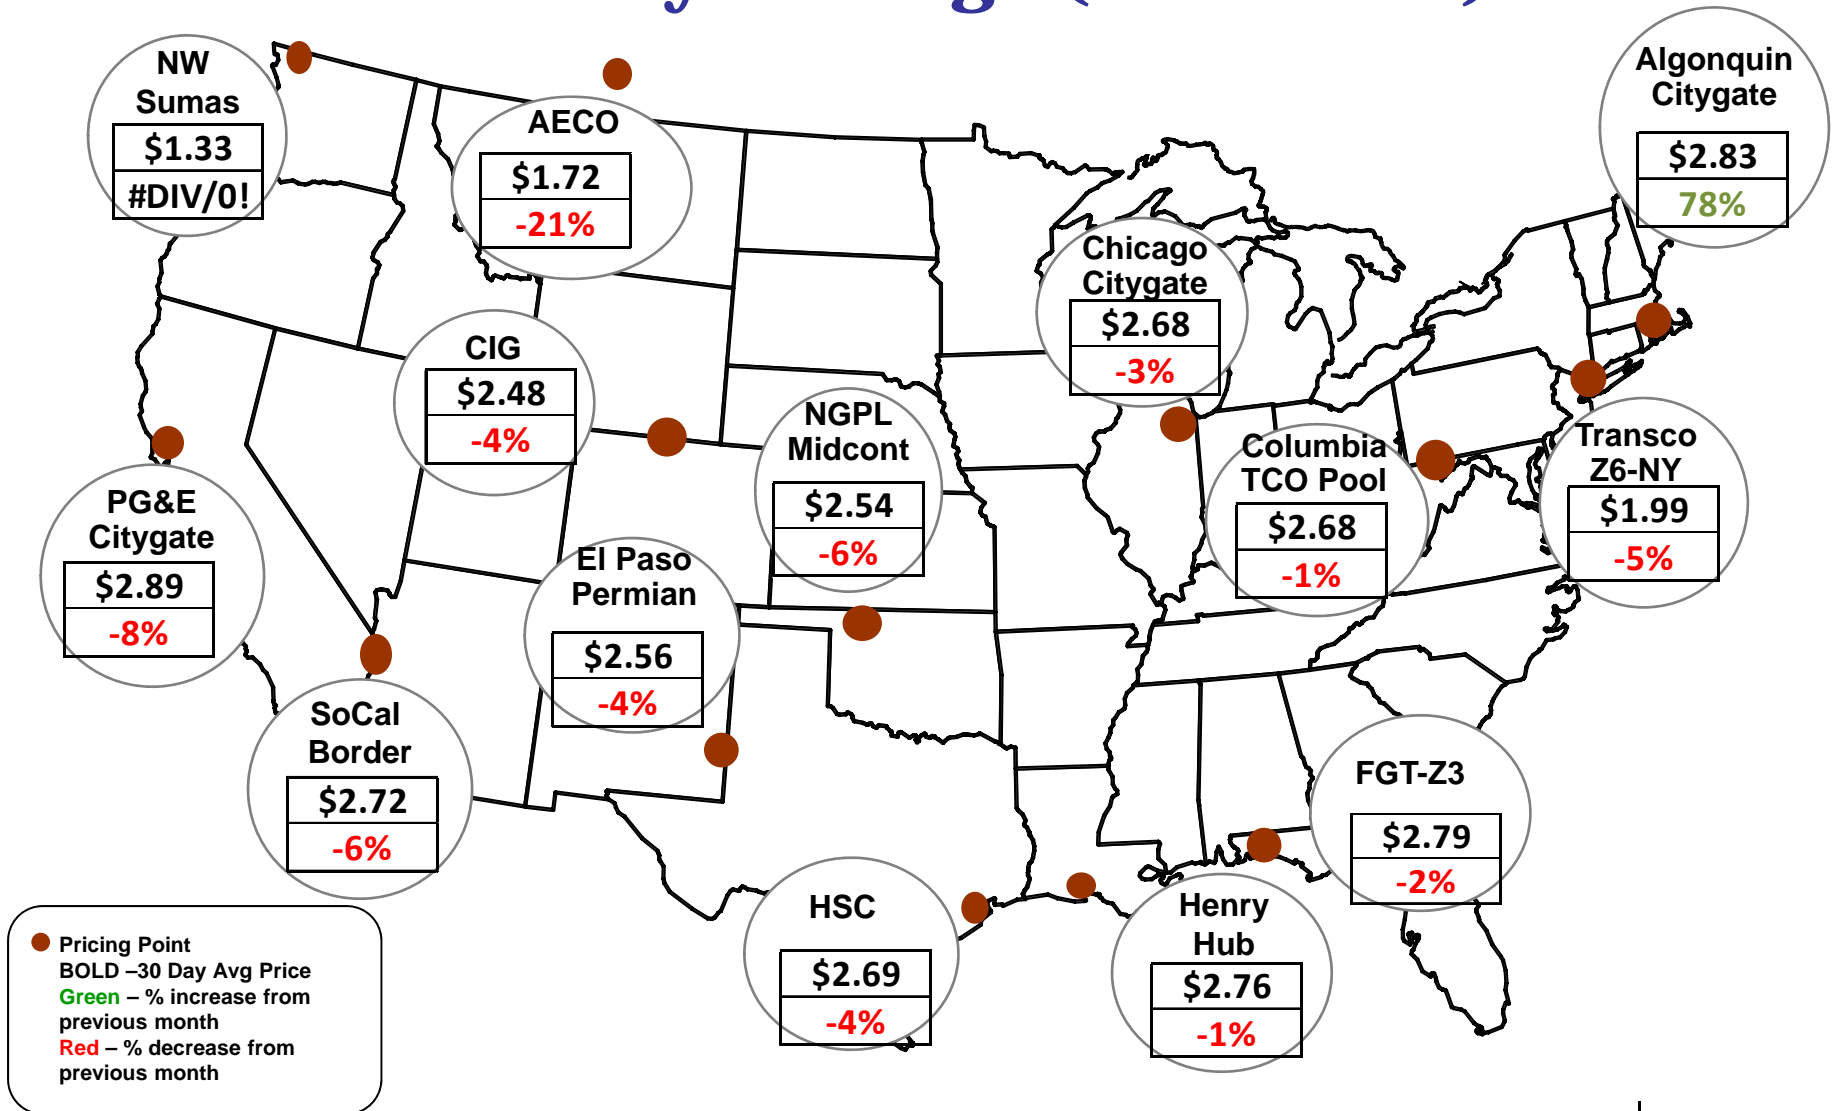

Cumulative HDDs by City 30 Day Intervals

● City Location

Last 30D
Lst yr 30D
5 Yr 30 D Avg

Source: Bloomberg Weather

Updated 7/18/2016

Cumulative CDDs by City 30 Day Intervals

Source: Bloomberg Weather

Updated 7/18/2016

Federal Energy Regulatory Commission • Market Oversight • www.ferc.gov/oversight

Spot Natural Gas Prices 30 Day Average (\$/MMBtu)

Source: ICE

Updated 7/18/2016

Federal Energy Regulatory Commission • Market Oversight • www.ferc.gov/oversight