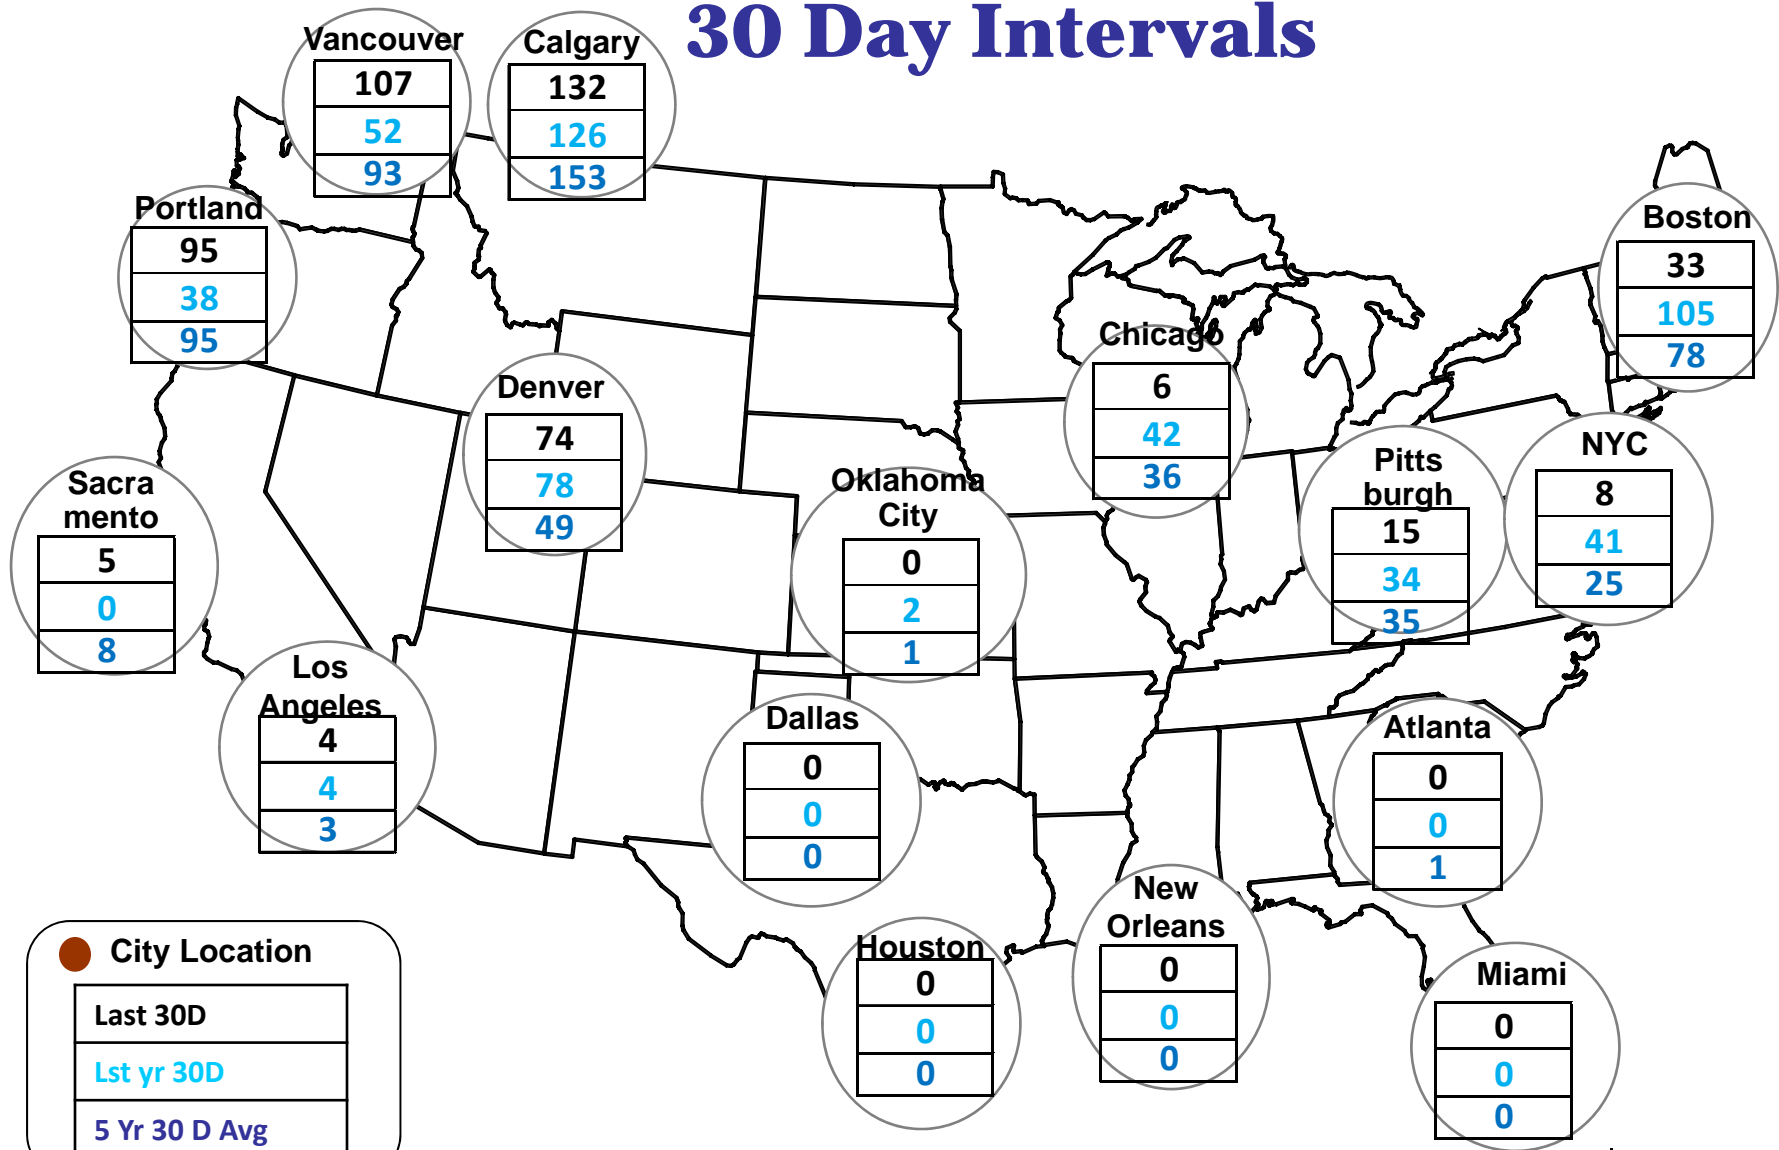

Cumulative HDDs by City 30 Day Intervals

● City Location

Last 30D
Lst yr 30D
5 Yr 30 D Avg

Source: Bloomberg Weather

Updated 7/18/2016

Cumulative CDDs by City 30 Day Intervals

Source: Bloomberg Weather

Updated 7/18/2016