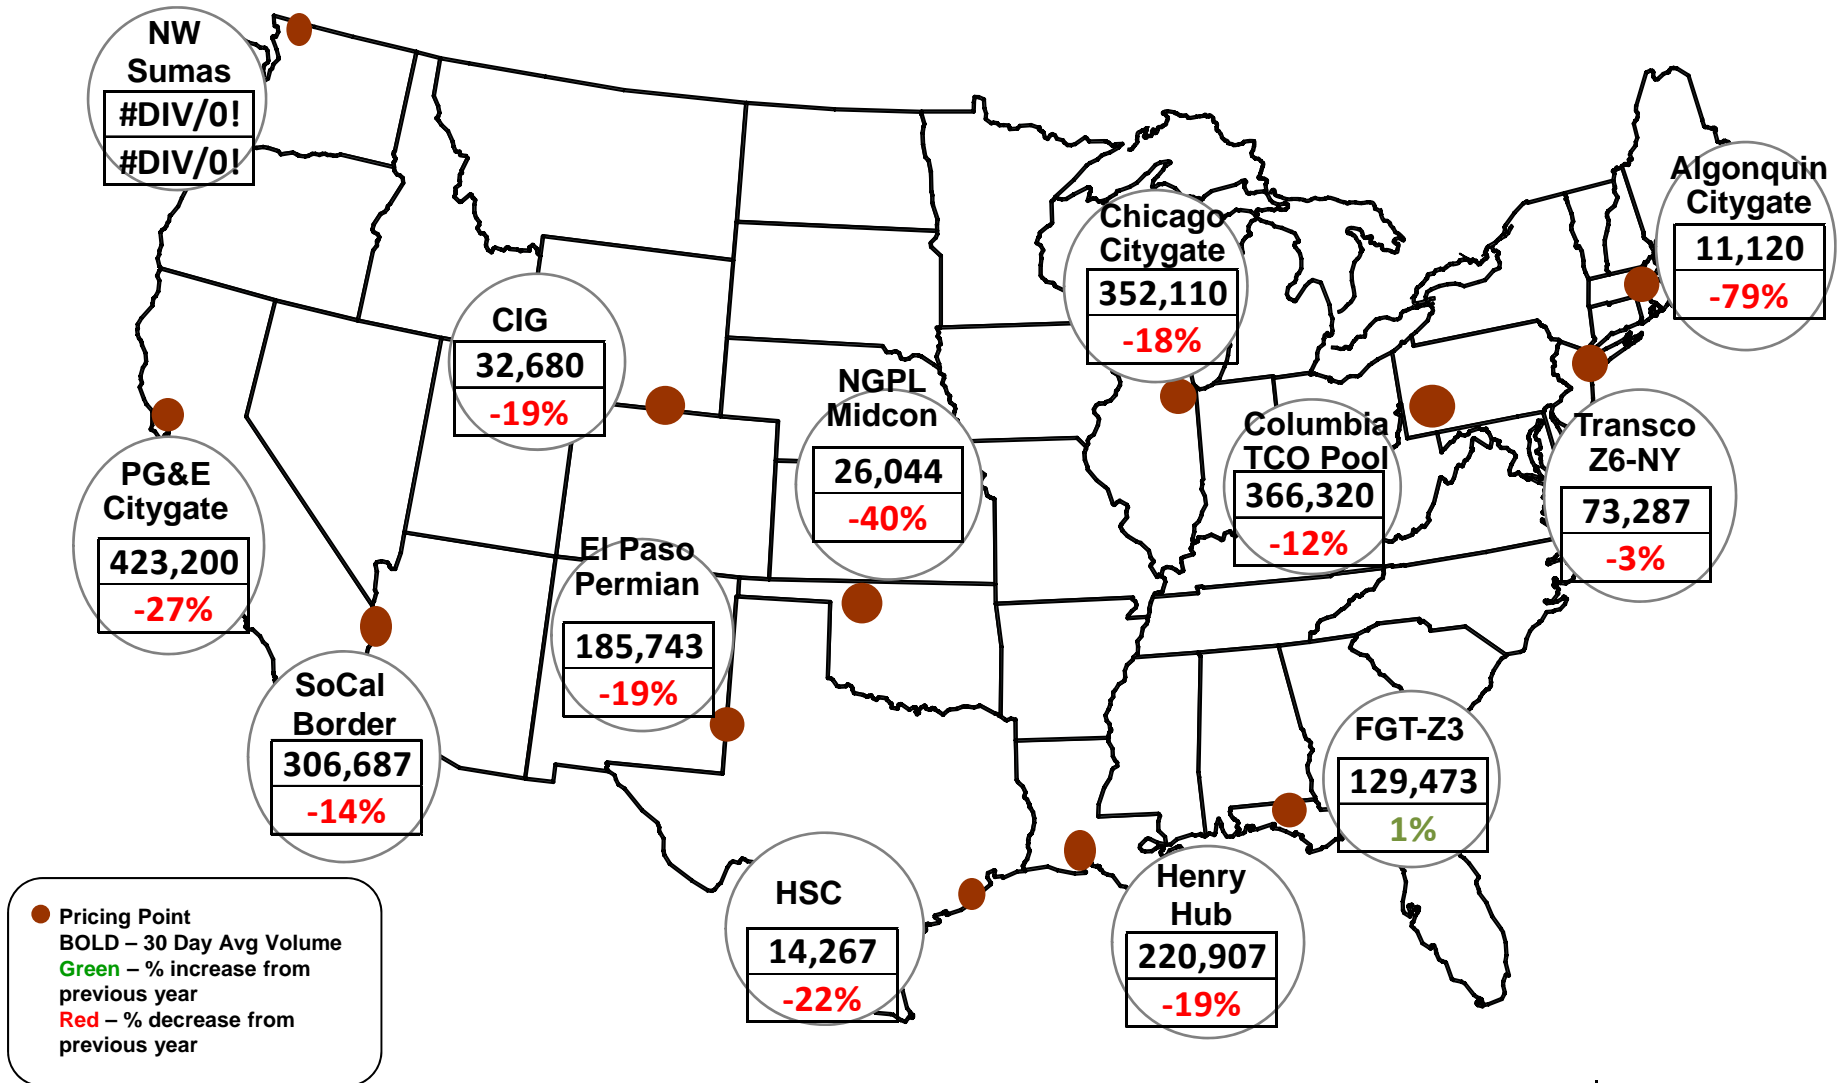

Federal Energy Regulatory Commission • Market Oversight • www.ferc.gov/oversight

Spot Natural Gas Trading Volumes 30 Day Average (MMBtus)

Source: ICE

Updated 7/18/2016