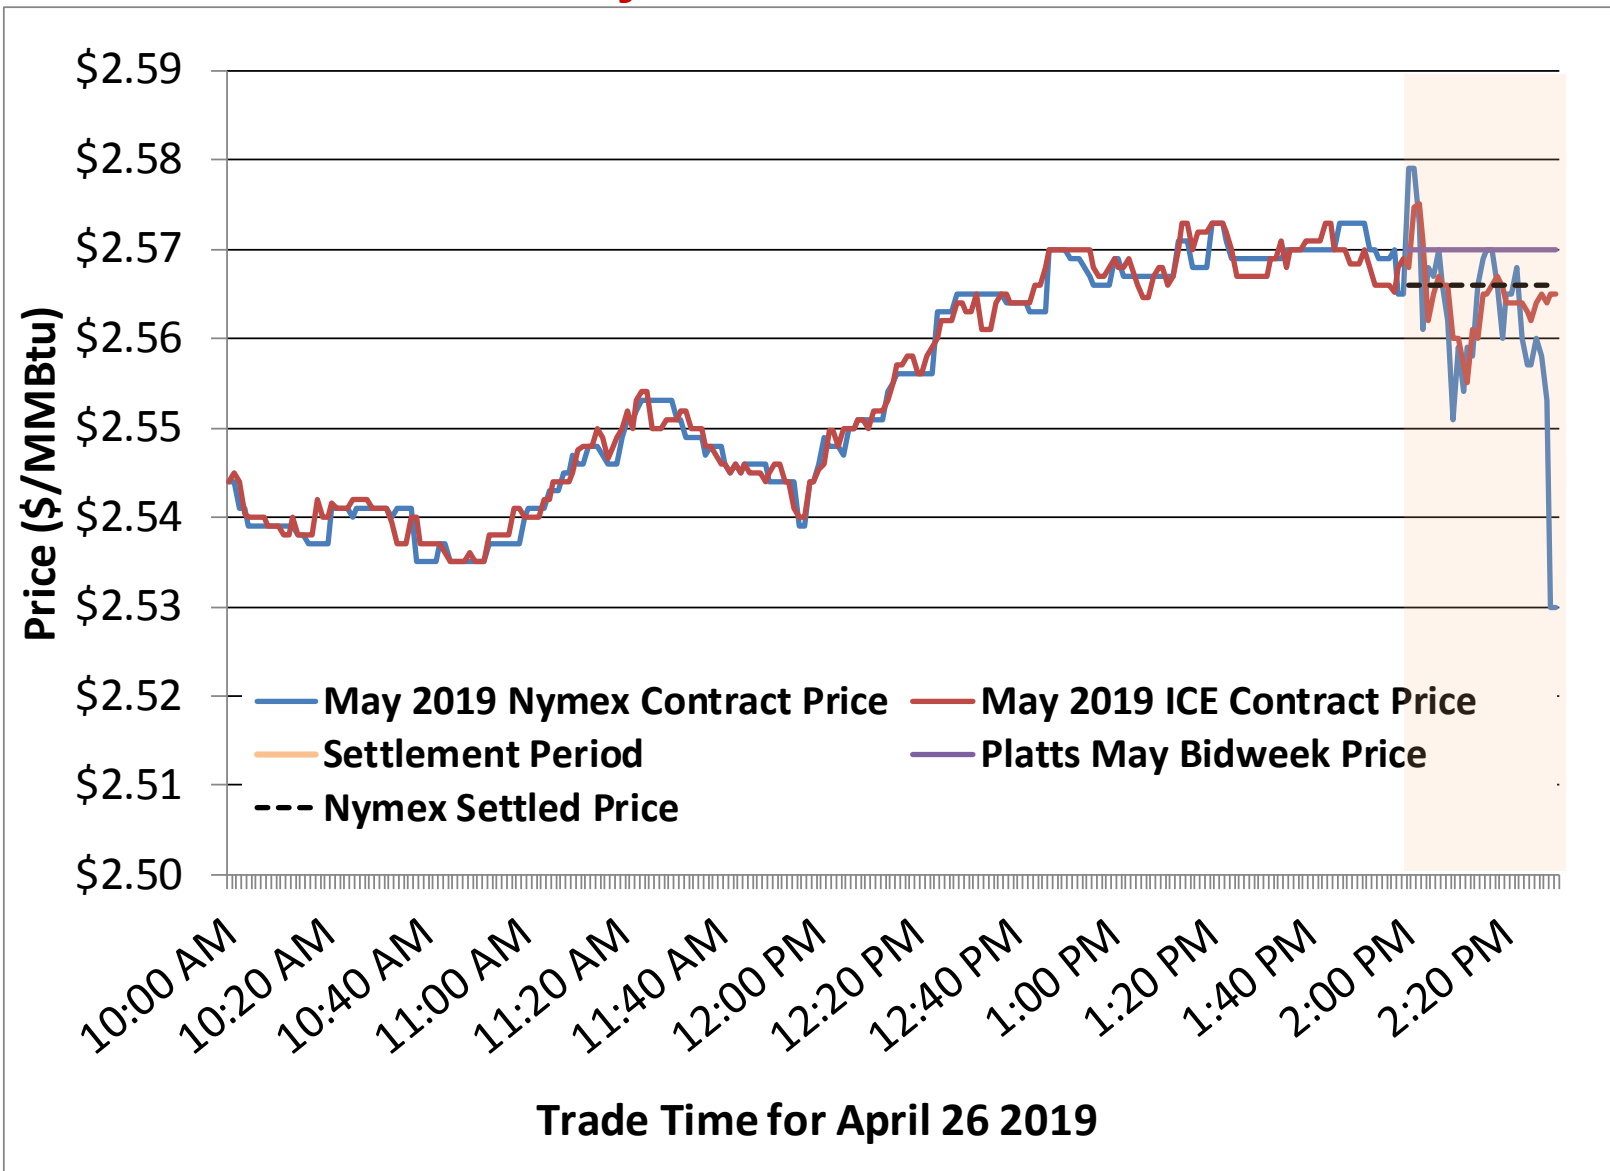

Cumulative HDDs by City 30 Day Intervals

Cumulative CDDs by City

30 Day Intervals

Day Ahead Natural Gas Prices 30 Day Average (\$/MMBtu)

Natural Gas, Coal and Oil Prices (Converted)

Nymex Futures Curves

Brent vs WTI

Nymex Settlement

Natural Gas Liquids (NGLs) Prices