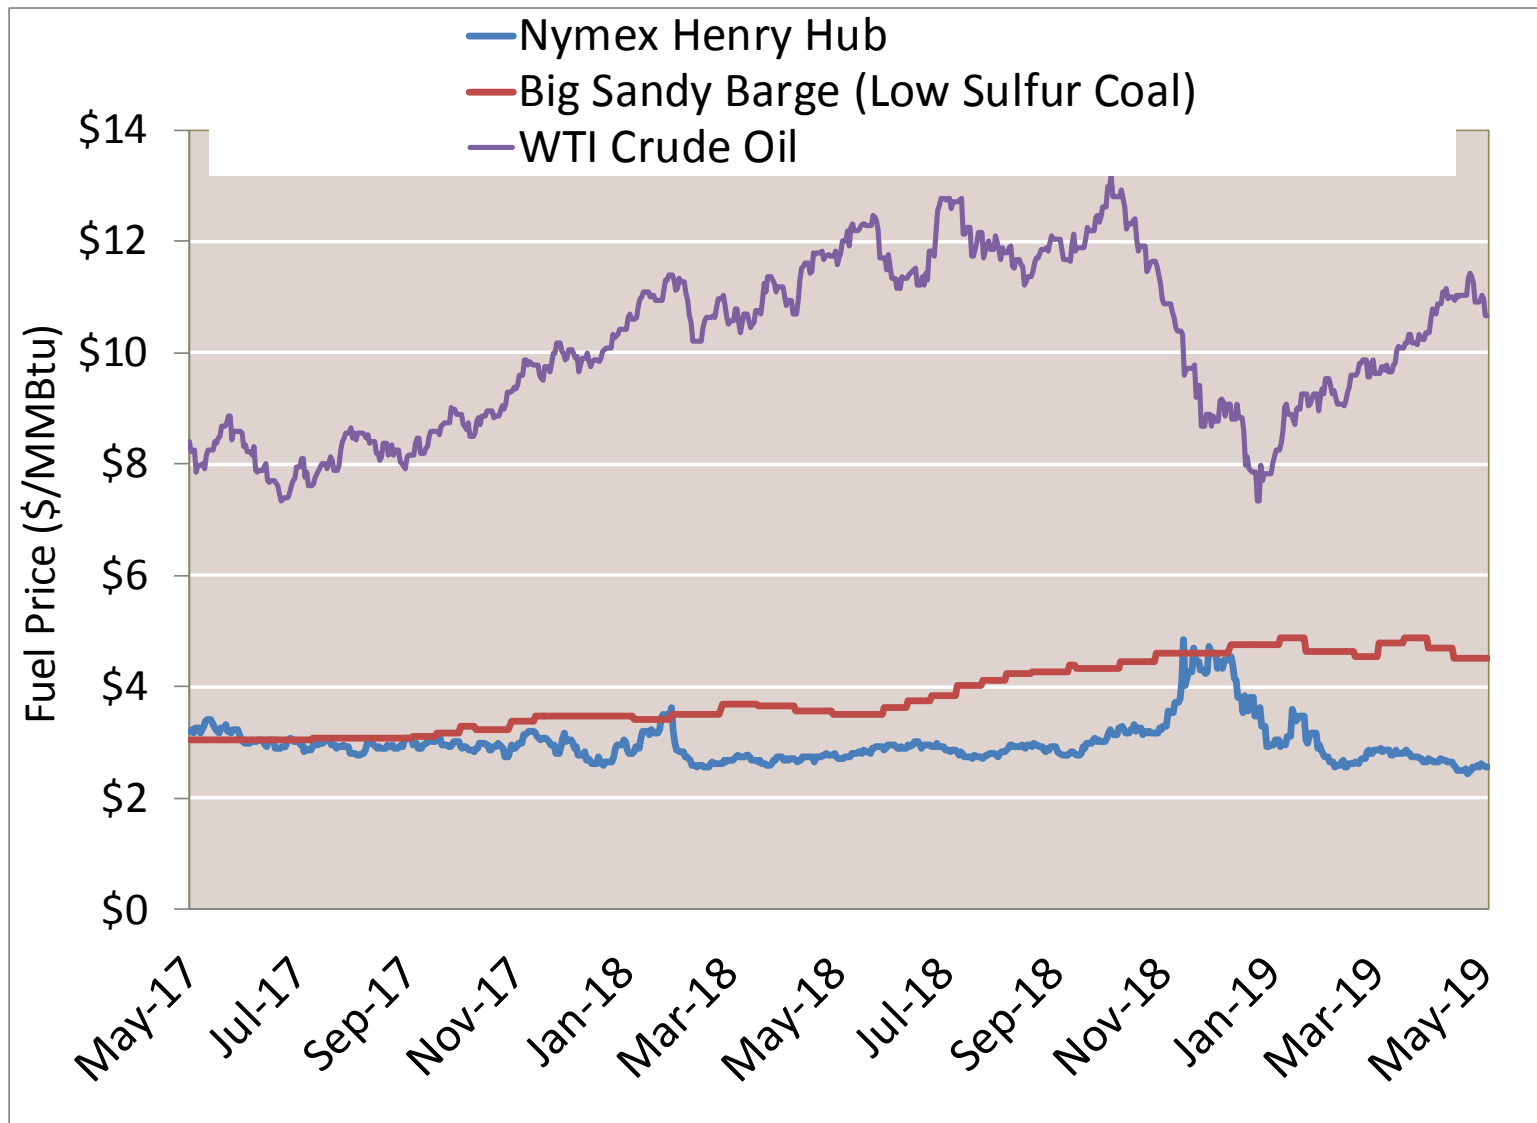

Cumulative HDDs by City 30 Day Intervals

Cumulative CDDs by City

30 Day Intervals

Day Ahead Natural Gas Prices 30 Day Average (\$/MMBtu)

Natural Gas, Coal and Oil Prices (Converted)

Nymex Futures Curves

Brent vs WTI

Nymex Settlement

Natural Gas Liquids (NGLs) Prices