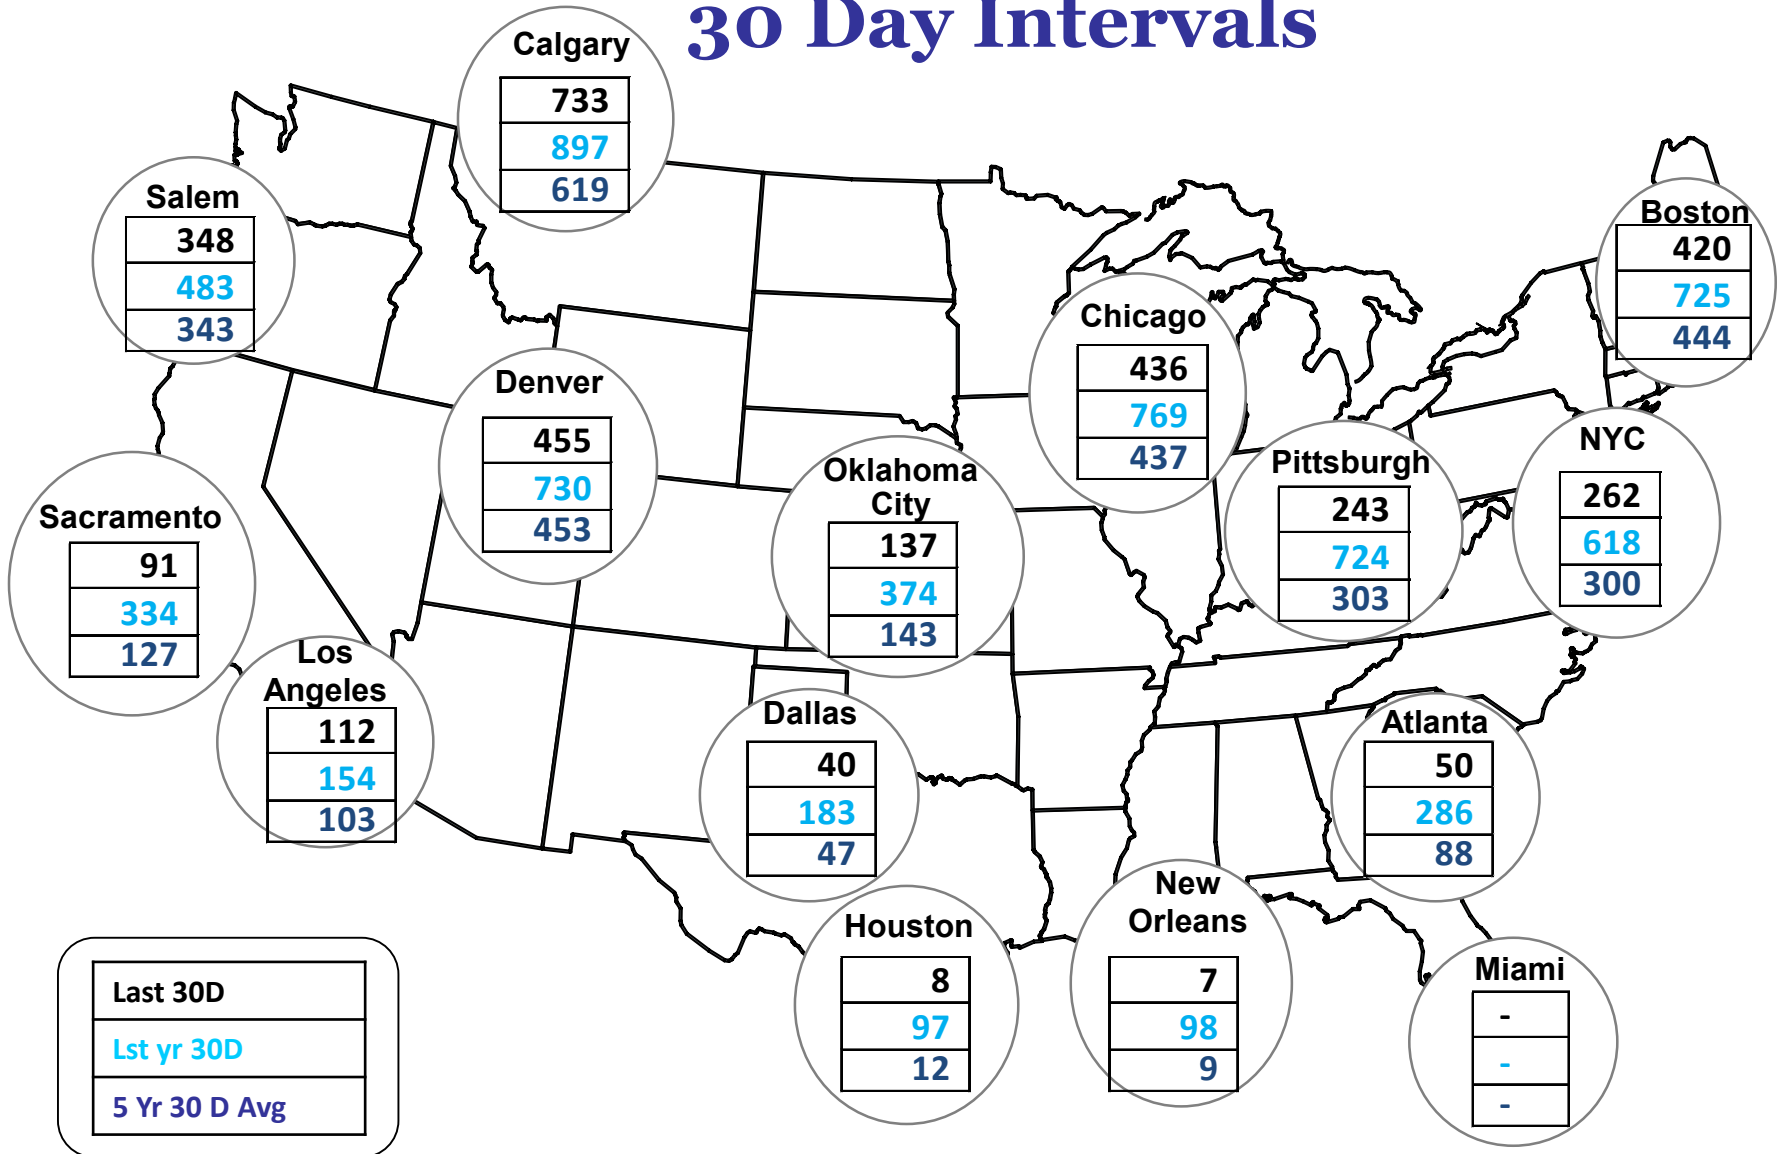

Cumulative HDDs by City 30 Day Intervals

Cumulative CDDs by City

30 Day Intervals

Day Ahead Natural Gas Prices 30 Day Average (\$/MMBtu)

Natural Gas, Coal and Oil Prices (Converted)

Nymex Futures Curves

Brent vs WTI