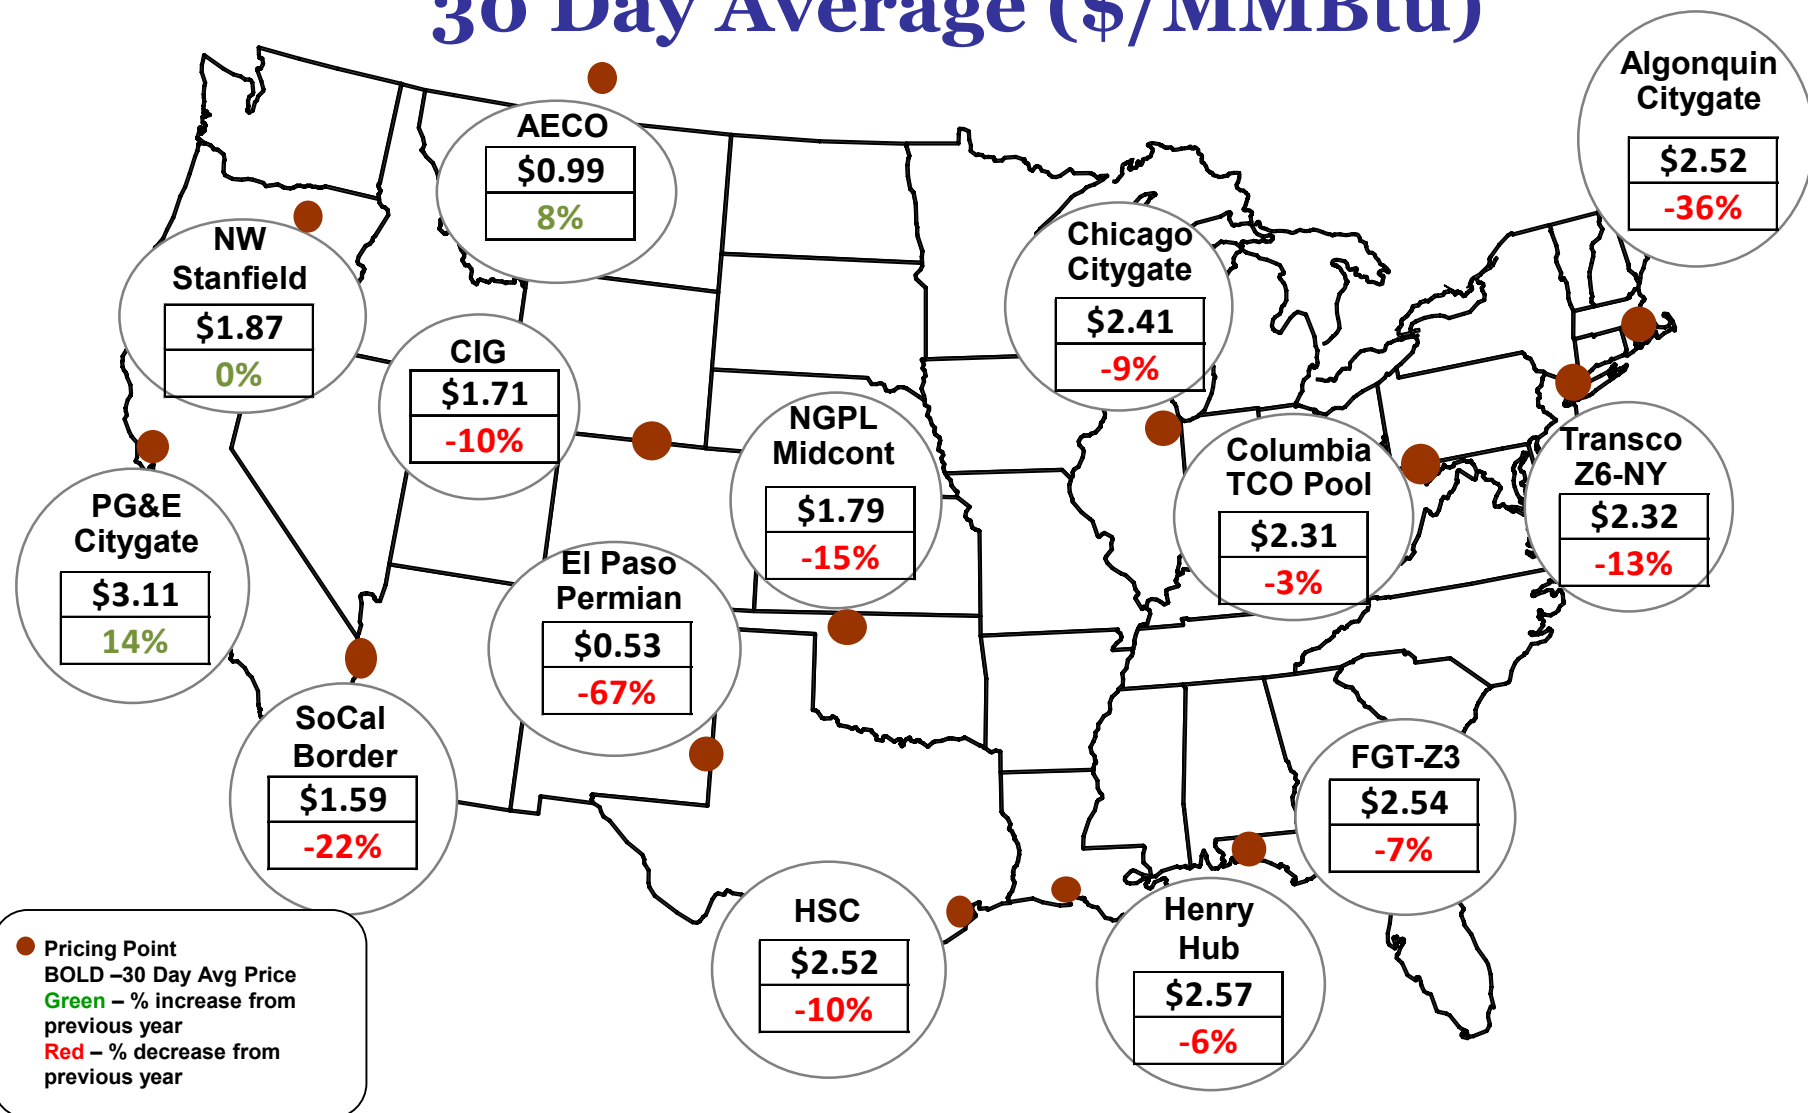

Cumulative HDDs by City 30 Day Intervals

Cumulative CDDs by City

30 Day Intervals

Day Ahead Natural Gas Prices 30 Day Average (\$/MMBtu)

Natural Gas, Coal and Oil Prices (Converted)

Nymex Futures Curves

Brent vs WTI

Nymex Settlement

Natural Gas Liquids (NGLs) Prices