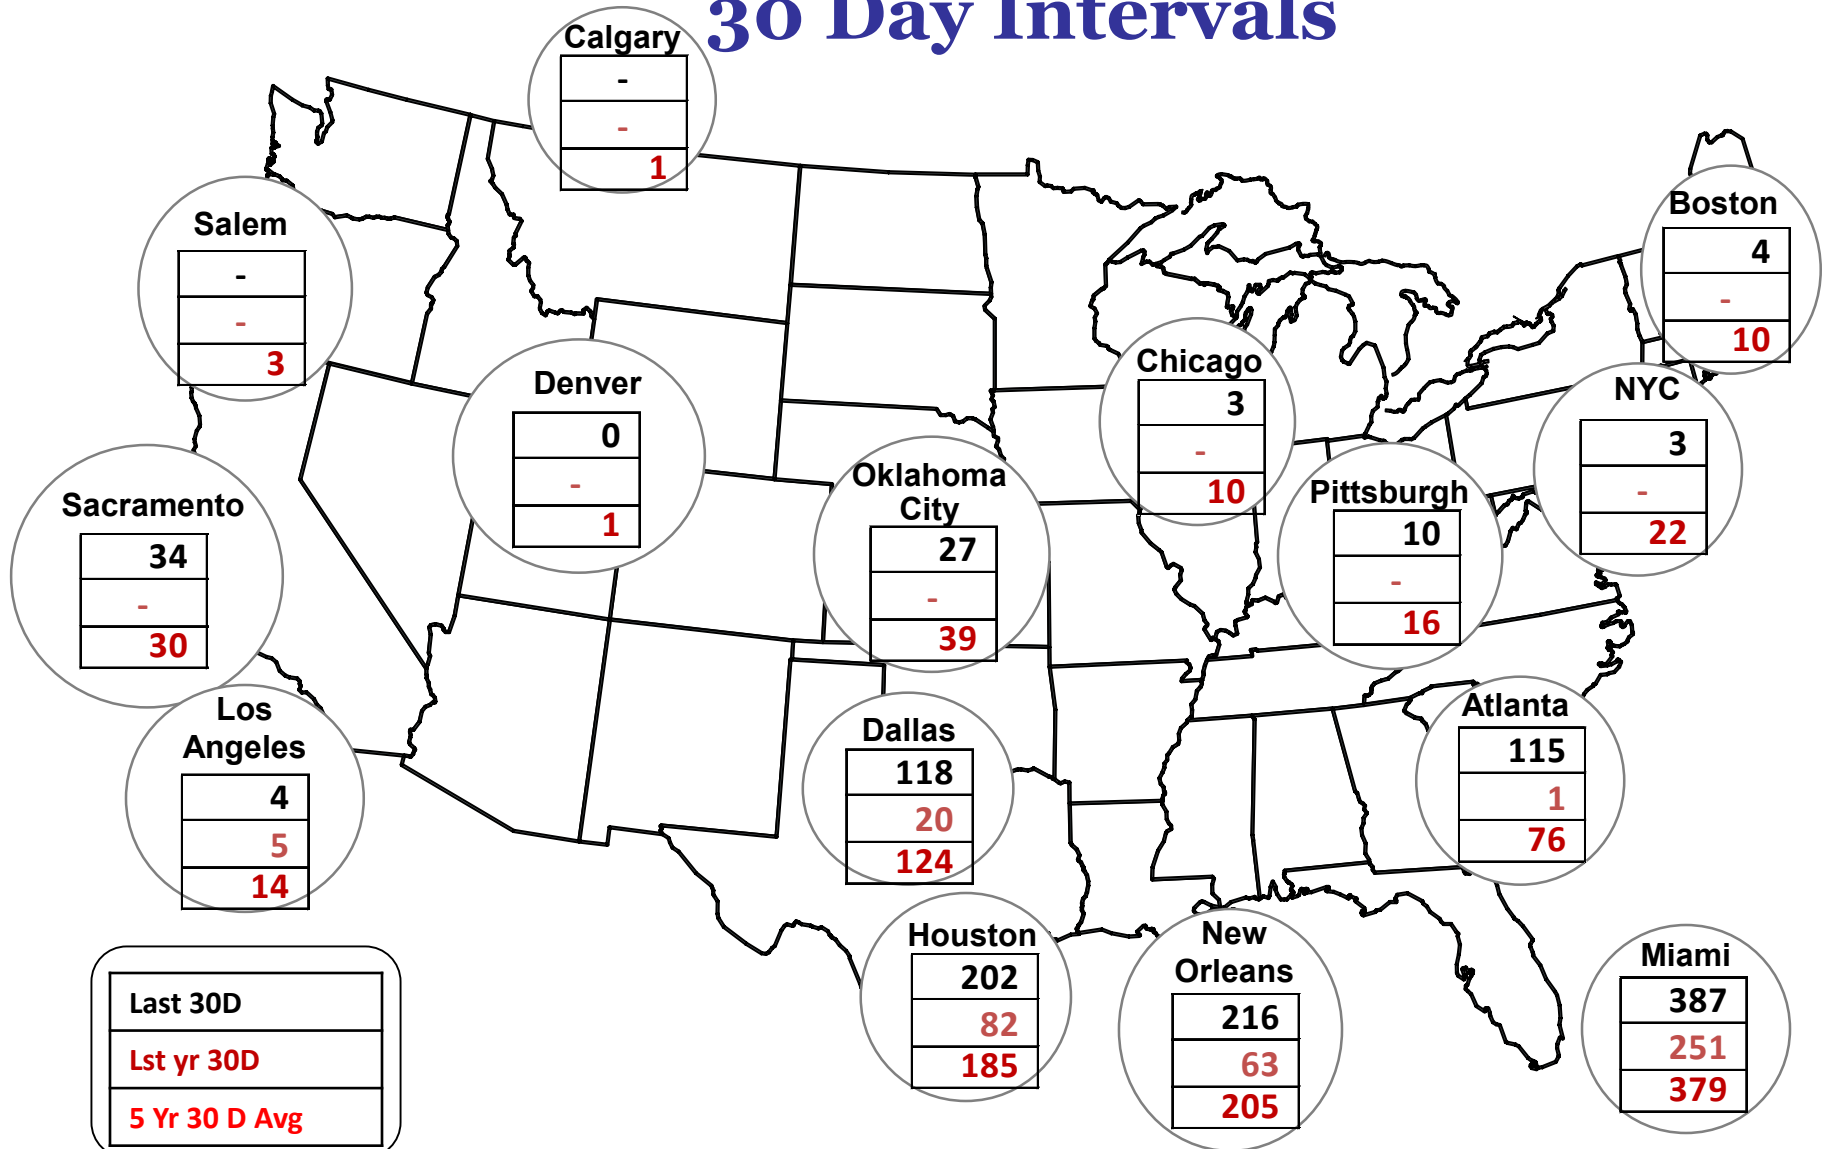

Cumulative HDDs by City 30 Day Intervals

Cumulative CDDs by City

30 Day Intervals

Day Ahead Natural Gas Prices 30 Day Average (\$/MMBtu)

Natural Gas, Coal and Oil Prices (Converted)

Nymex Futures Curves

Brent vs WTI