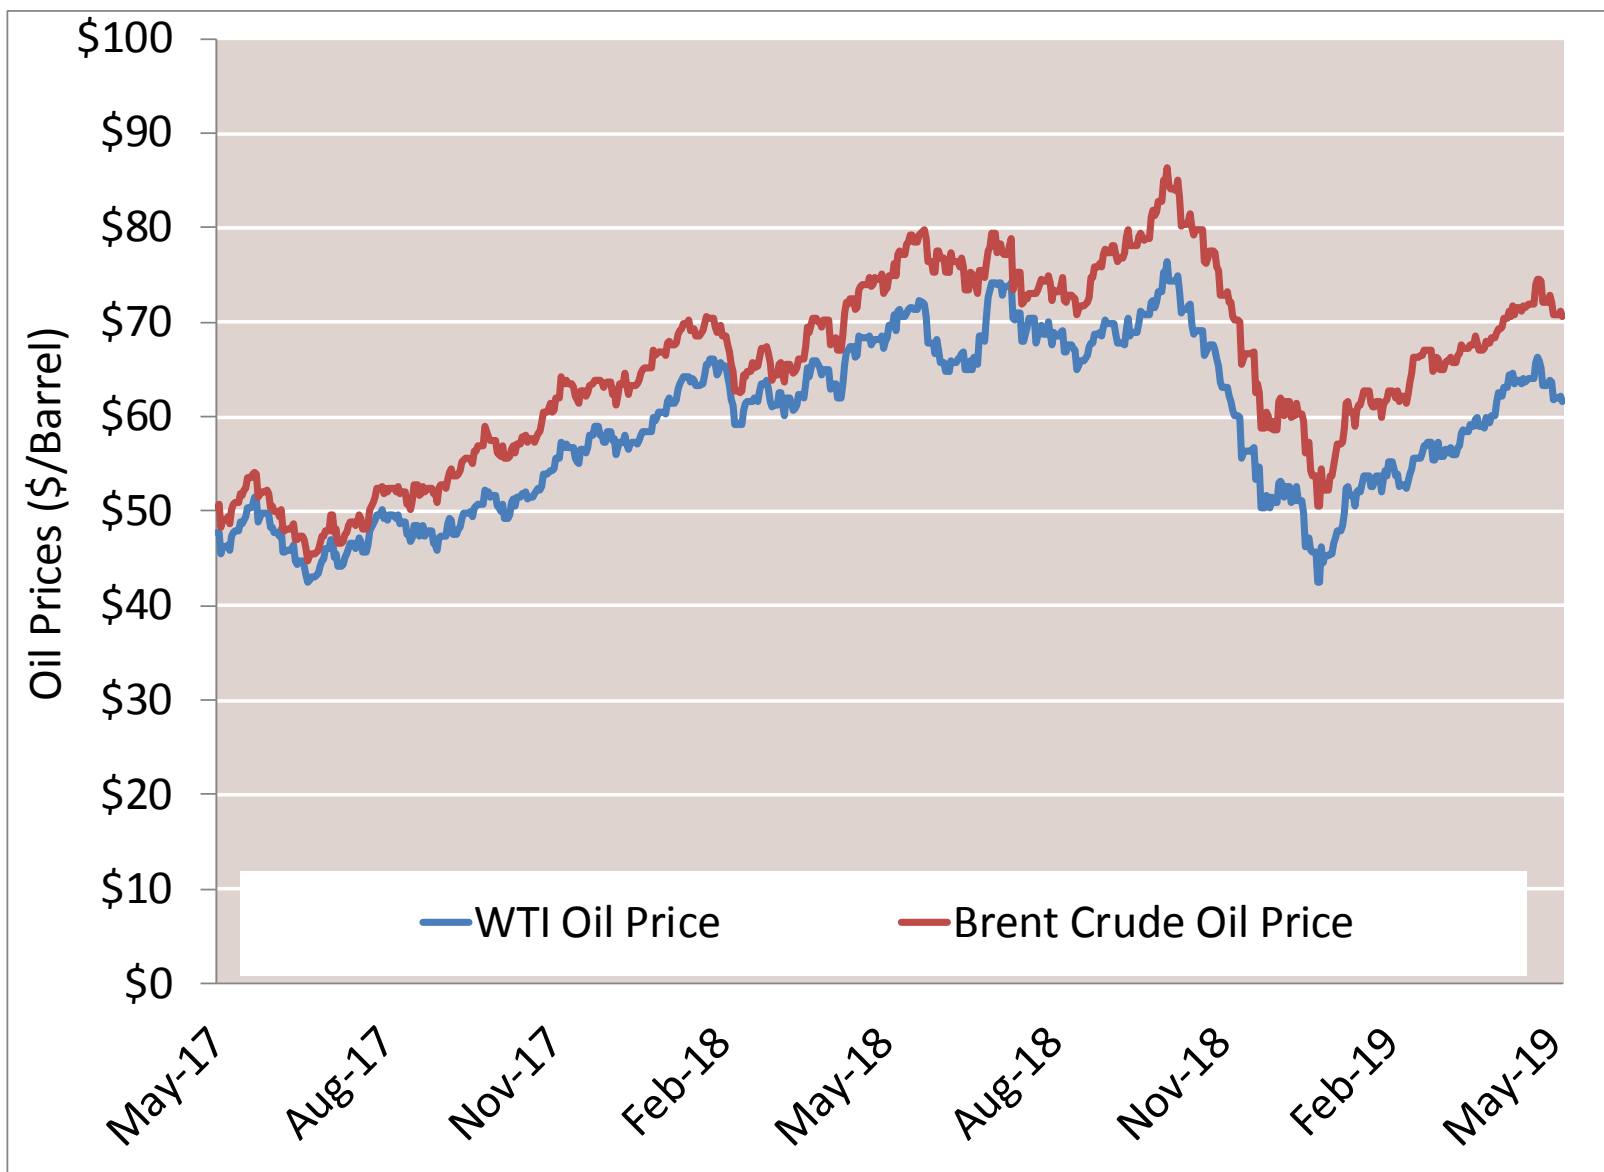

Cumulative HDDs by City 30 Day Intervals

Cumulative CDDs by City

30 Day Intervals

Day Ahead Natural Gas Prices 30 Day Average (\$/MMBtu)

Natural Gas, Coal and Oil Prices (Converted)

Nymex Futures Curves

Brent vs WTI