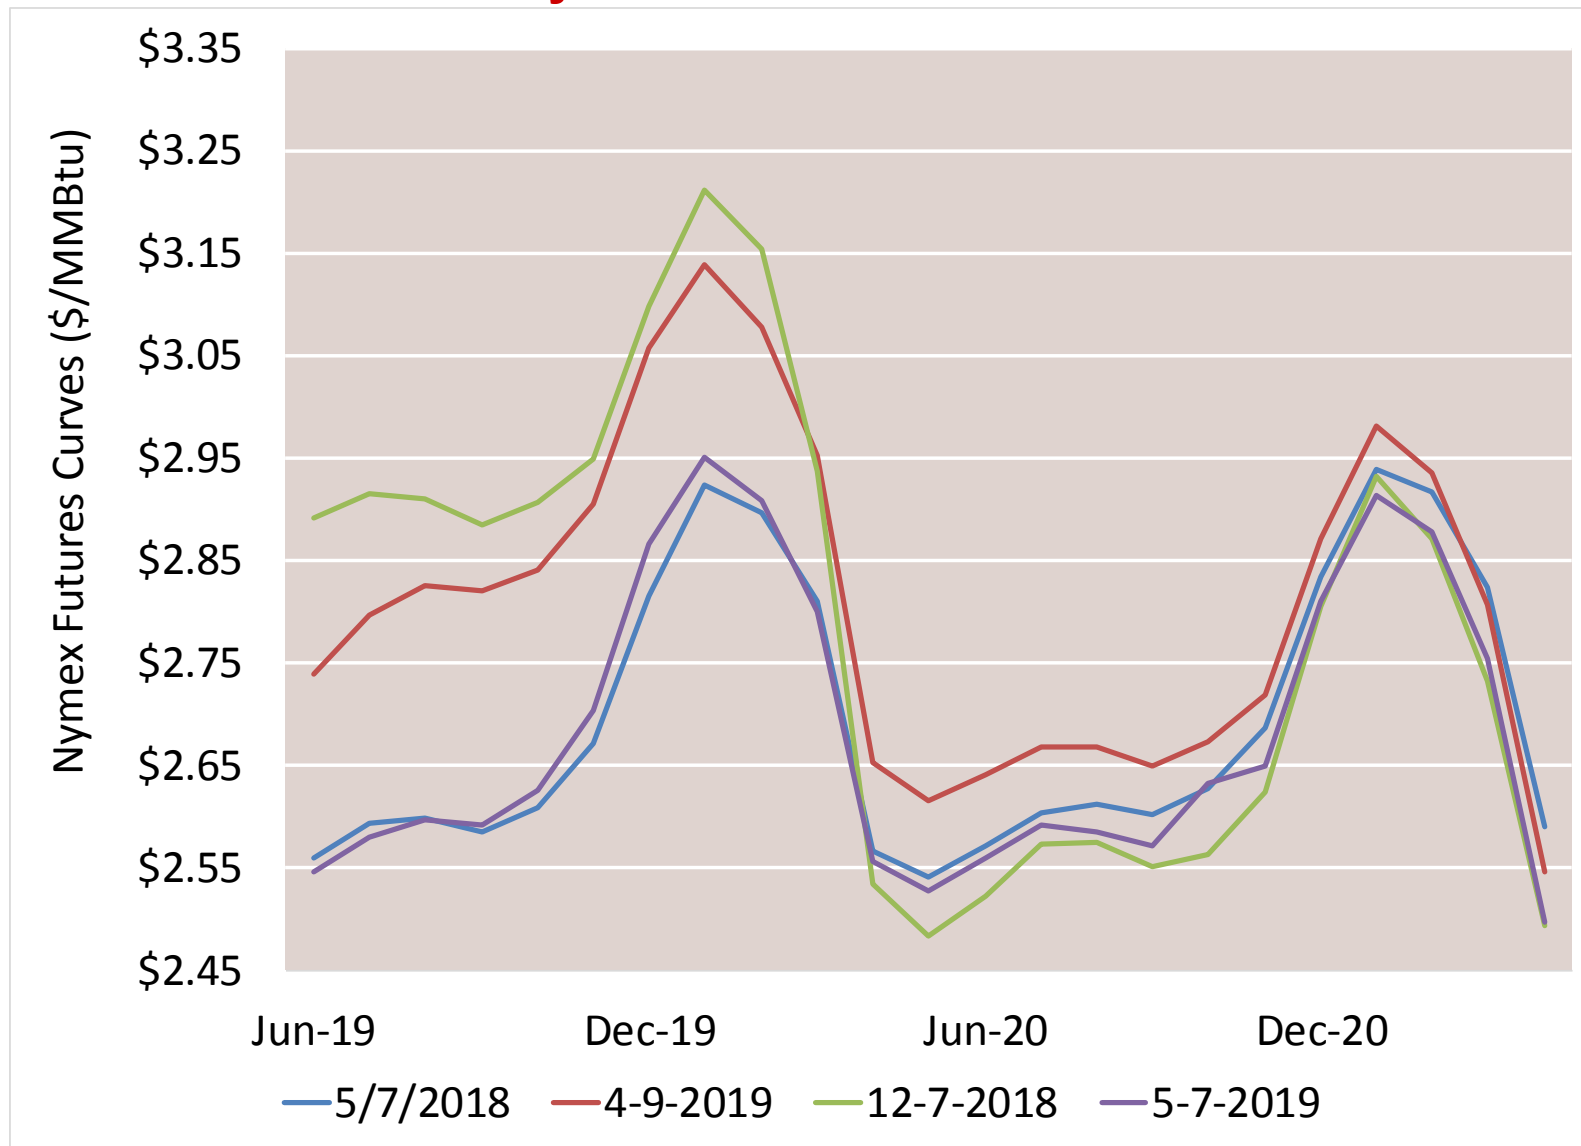

Cumulative HDDs by City 30 Day Intervals

Cumulative CDDs by City

30 Day Intervals

Day Ahead Natural Gas Prices 30 Day Average (\$/MMBtu)

Natural Gas, Coal and Oil Prices (Converted)

Nymex Futures Curves

Brent vs WTI