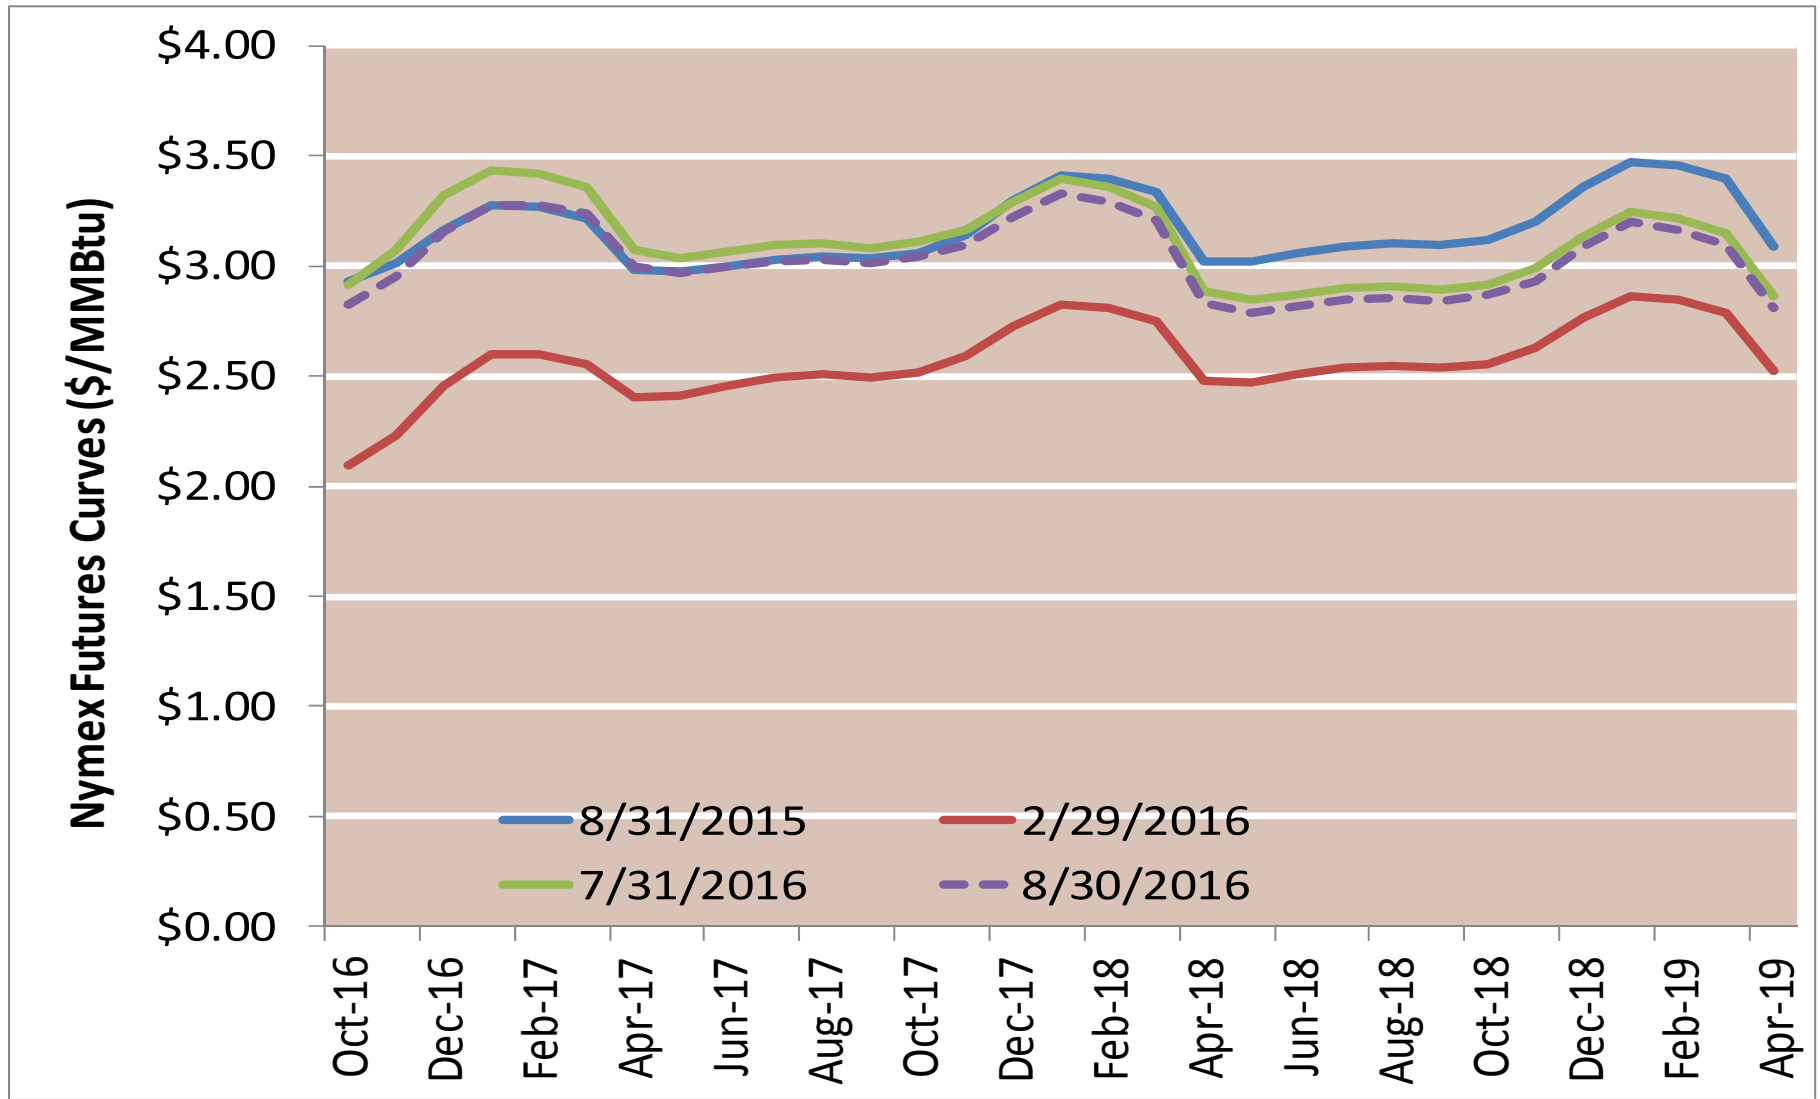

Cumulative HDDs by City 30 Day Intervals

● City Location

Last 30D
Lst yr 30D
5 Yr 30 D Avg

Source: Bloomberg Weather

Updated 9/12/2016

Cumulative CDDs by City 30 Day Intervals

Source: Bloomberg Weather

Updated 9/12/2016

Federal Energy Regulatory Commission • Market Oversight • www.ferc.gov/oversight

Spot Natural Gas Prices 30 Day Average (\$/MMBtu)

Source: ICE

Updated 9/12/2016

Federal Energy Regulatory Commission • Market Oversight • www.ferc.gov/oversight

Spot Natural Gas Trading Volumes 30 Day Average (MMBtus)

Source: ICE

Updated 9/12/2016

Gas vs Coal

Nymex Futures Curves

Brent vs WTI

Nymex Settlement

Natural Gas Liquids (NGLs) Prices