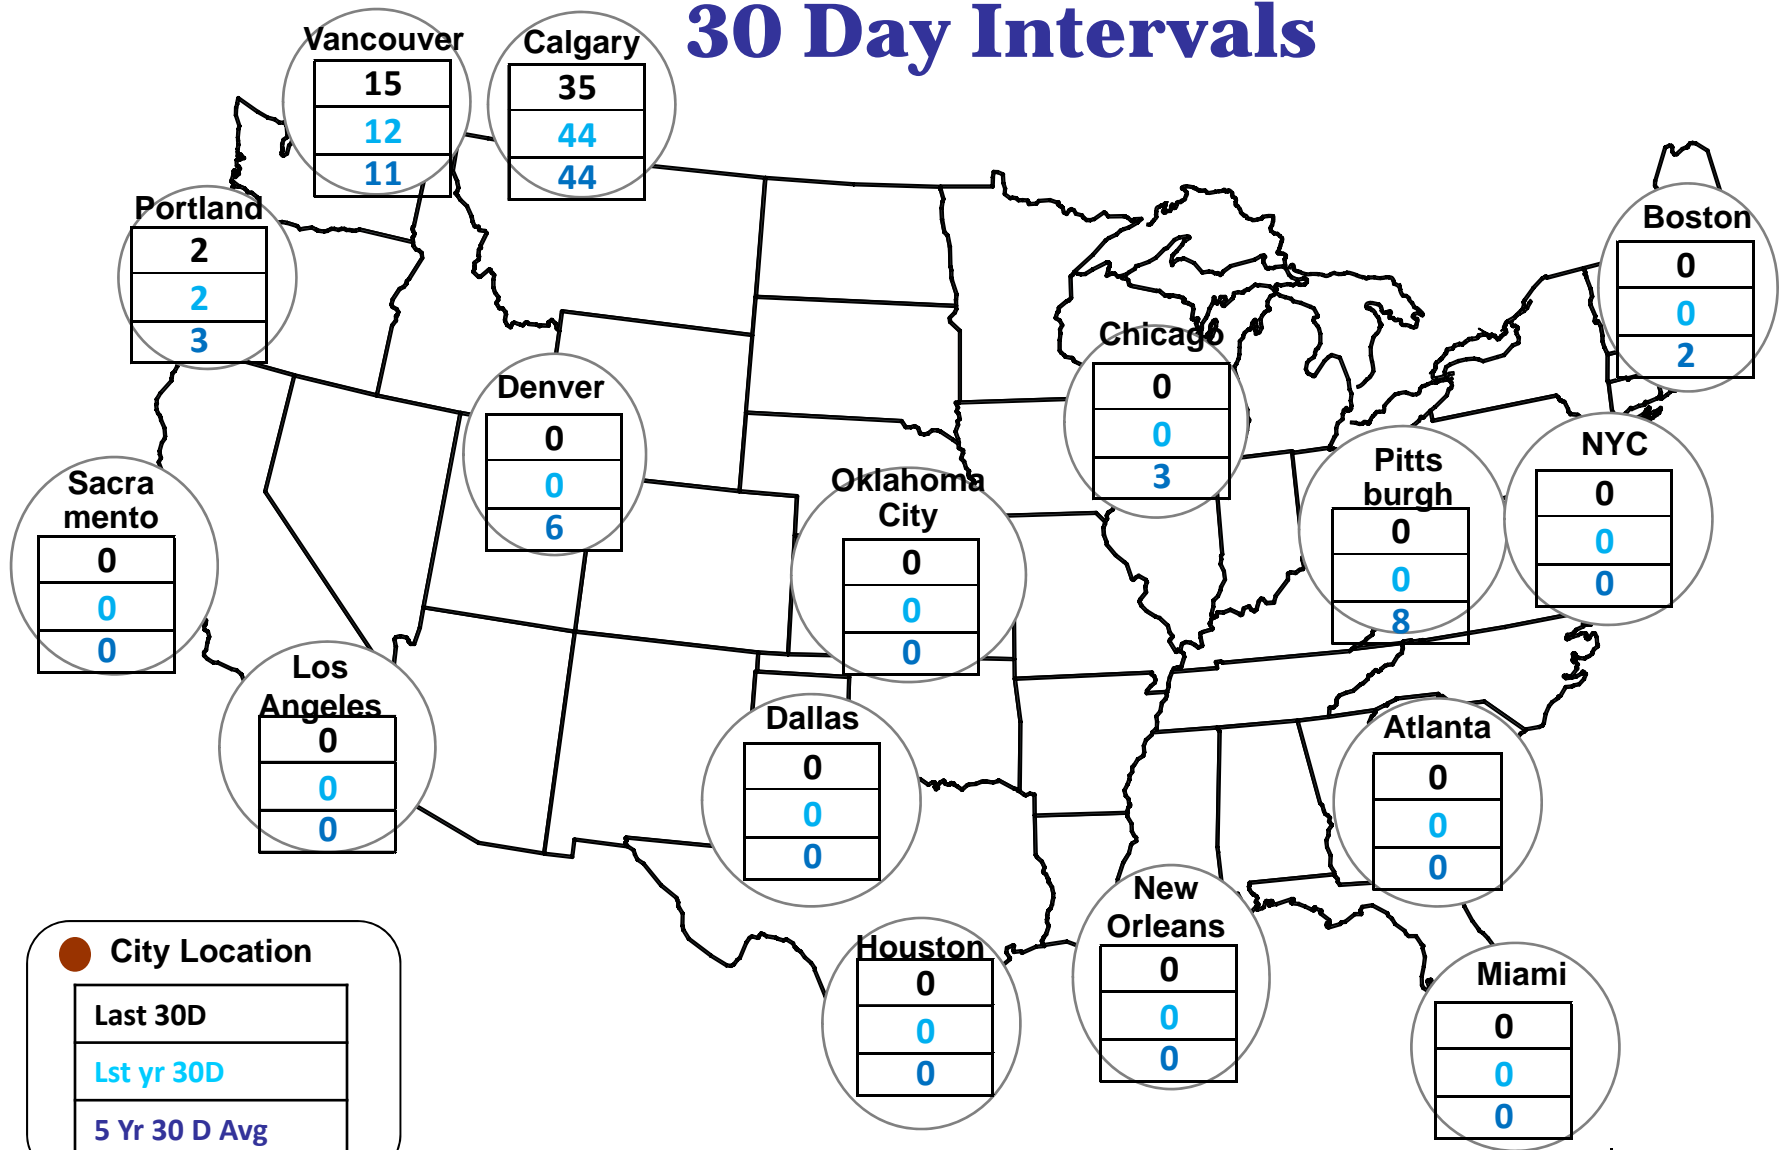

Cumulative HDDs by City 30 Day Intervals

● City Location

Last 30D
Lst yr 30D
5 Yr 30 D Avg

Source: Bloomberg Weather

Updated 9/12/2016

Cumulative CDDs by City 30 Day Intervals

Source: Bloomberg Weather

Updated 9/12/2016