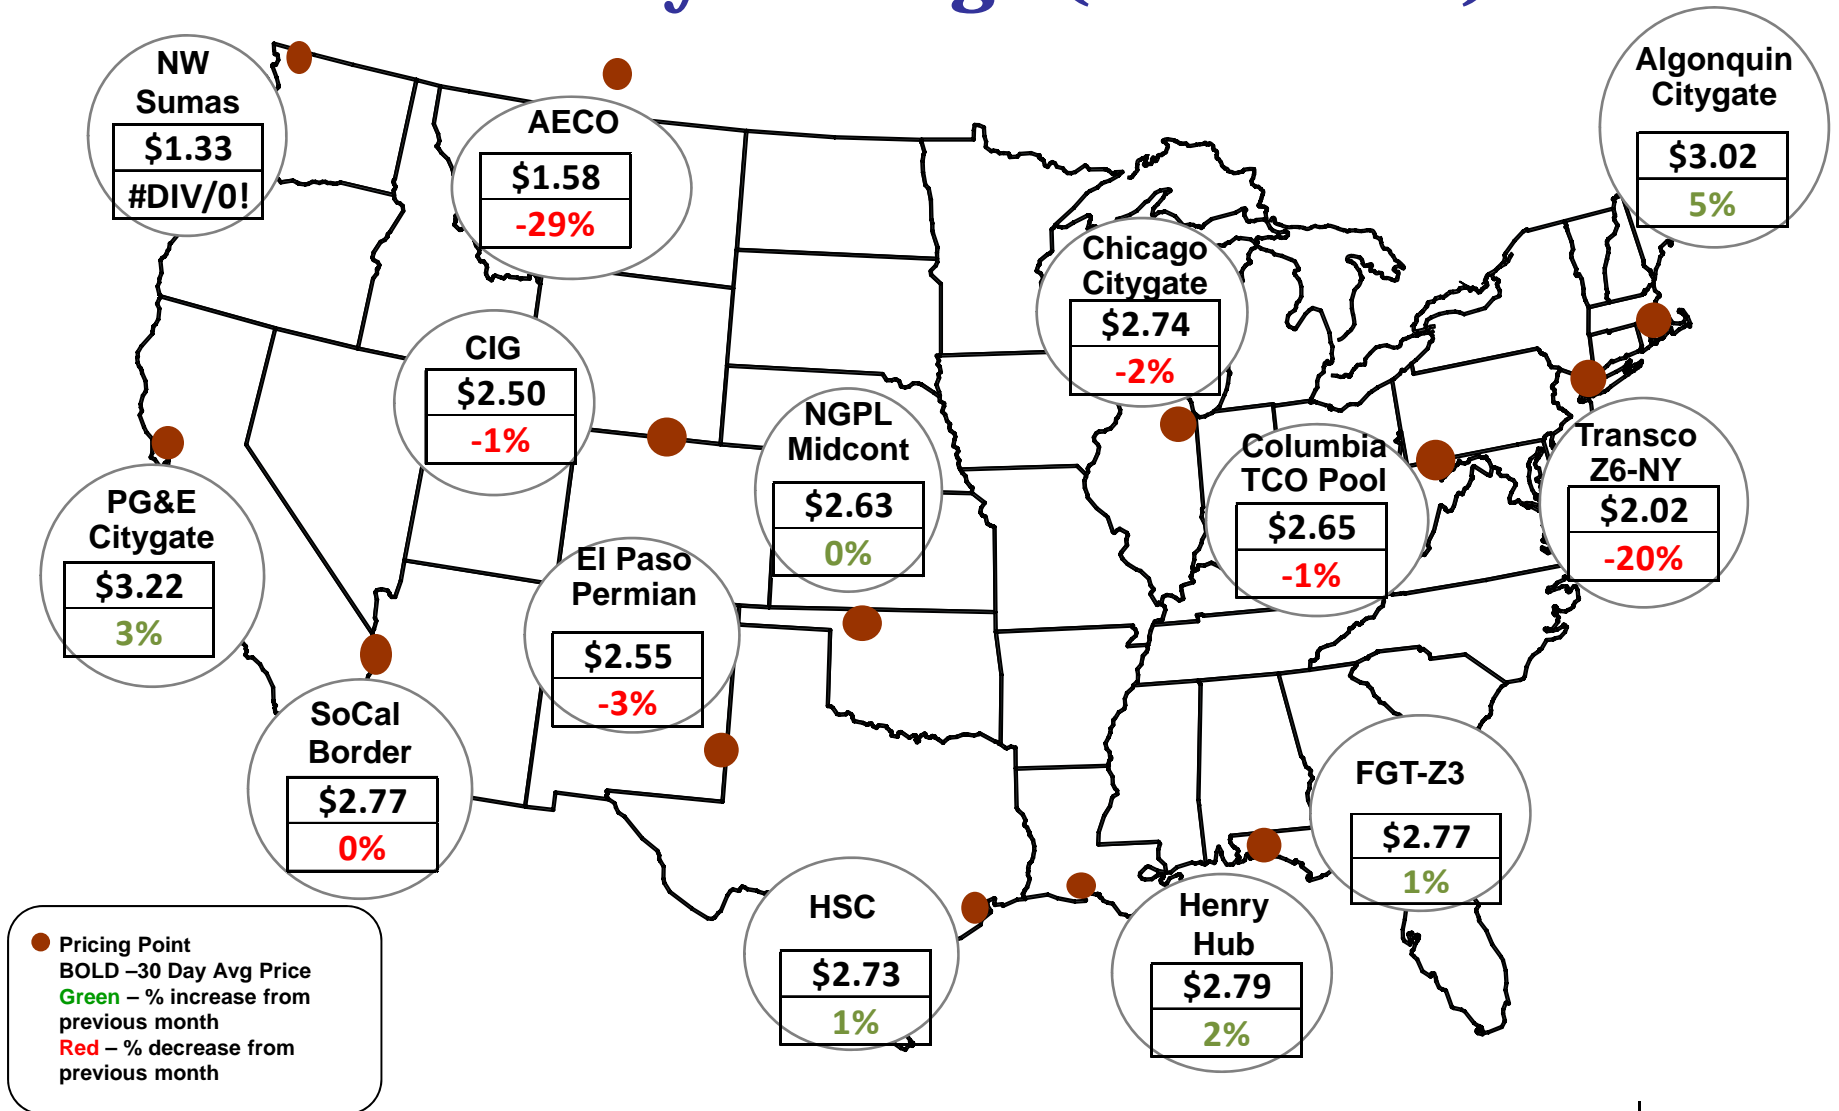

Cumulative HDDs by City 30 Day Intervals

● City Location

Last 30D
Lst yr 30D
5 Yr 30 D Avg

Source: Bloomberg Weather

Updated 9/12/2016

Cumulative CDDs by City 30 Day Intervals

Source: Bloomberg Weather

Updated 9/12/2016

Federal Energy Regulatory Commission • Market Oversight • www.ferc.gov/oversight

Spot Natural Gas Prices 30 Day Average (\$/MMBtu)

Source: ICE

Updated 9/12/2016

Federal Energy Regulatory Commission • Market Oversight • www.ferc.gov/oversight