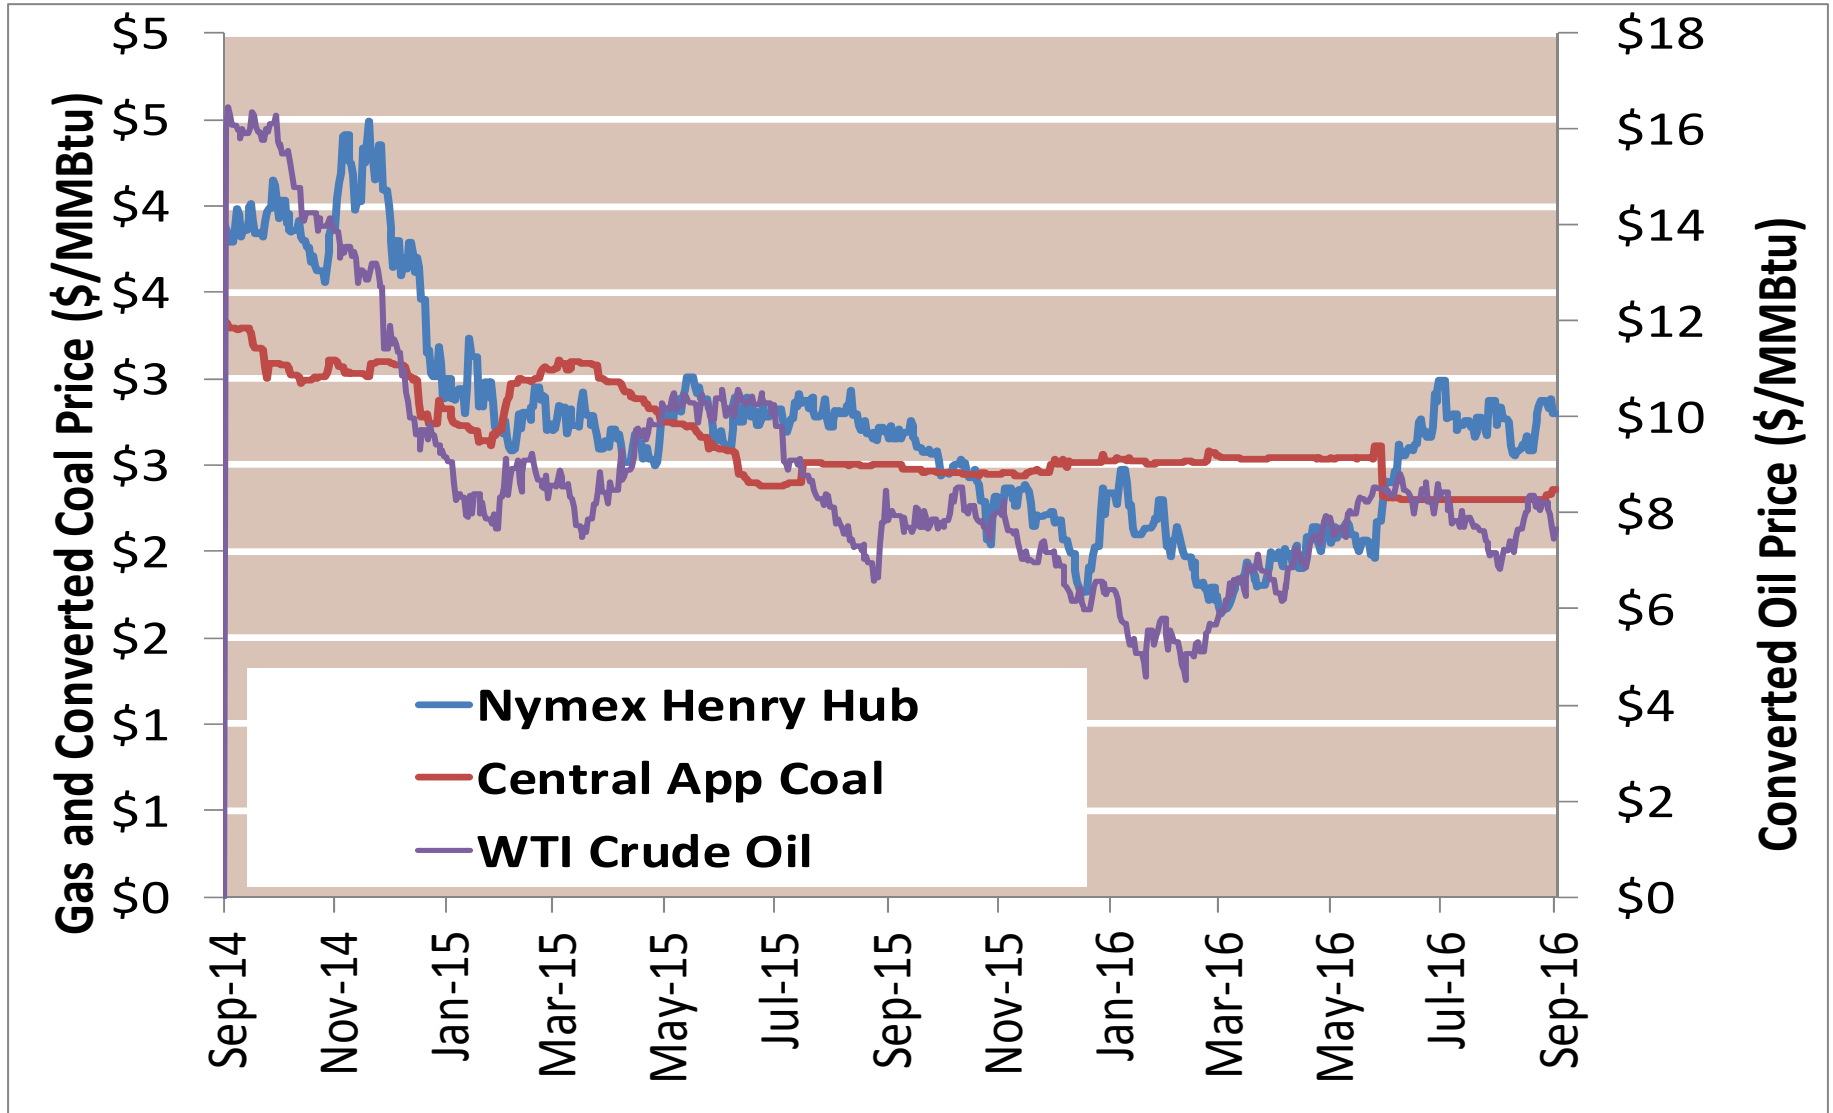

Federal Energy Regulatory Commission • Market Oversight • www.ferc.gov/oversight

Spot Natural Gas Prices 30 Day Average (\$/MMBtu)

Source: ICE

Updated 9/12/2016

Federal Energy Regulatory Commission • Market Oversight • www.ferc.gov/oversight

Spot Natural Gas Trading Volumes 30 Day Average (MMBtus)

Source: ICE

Updated 9/12/2016

Gas vs Coal

Nymex Futures Curves

Brent vs WTI

Nymex Settlement

Natural Gas Liquids (NGLs) Prices