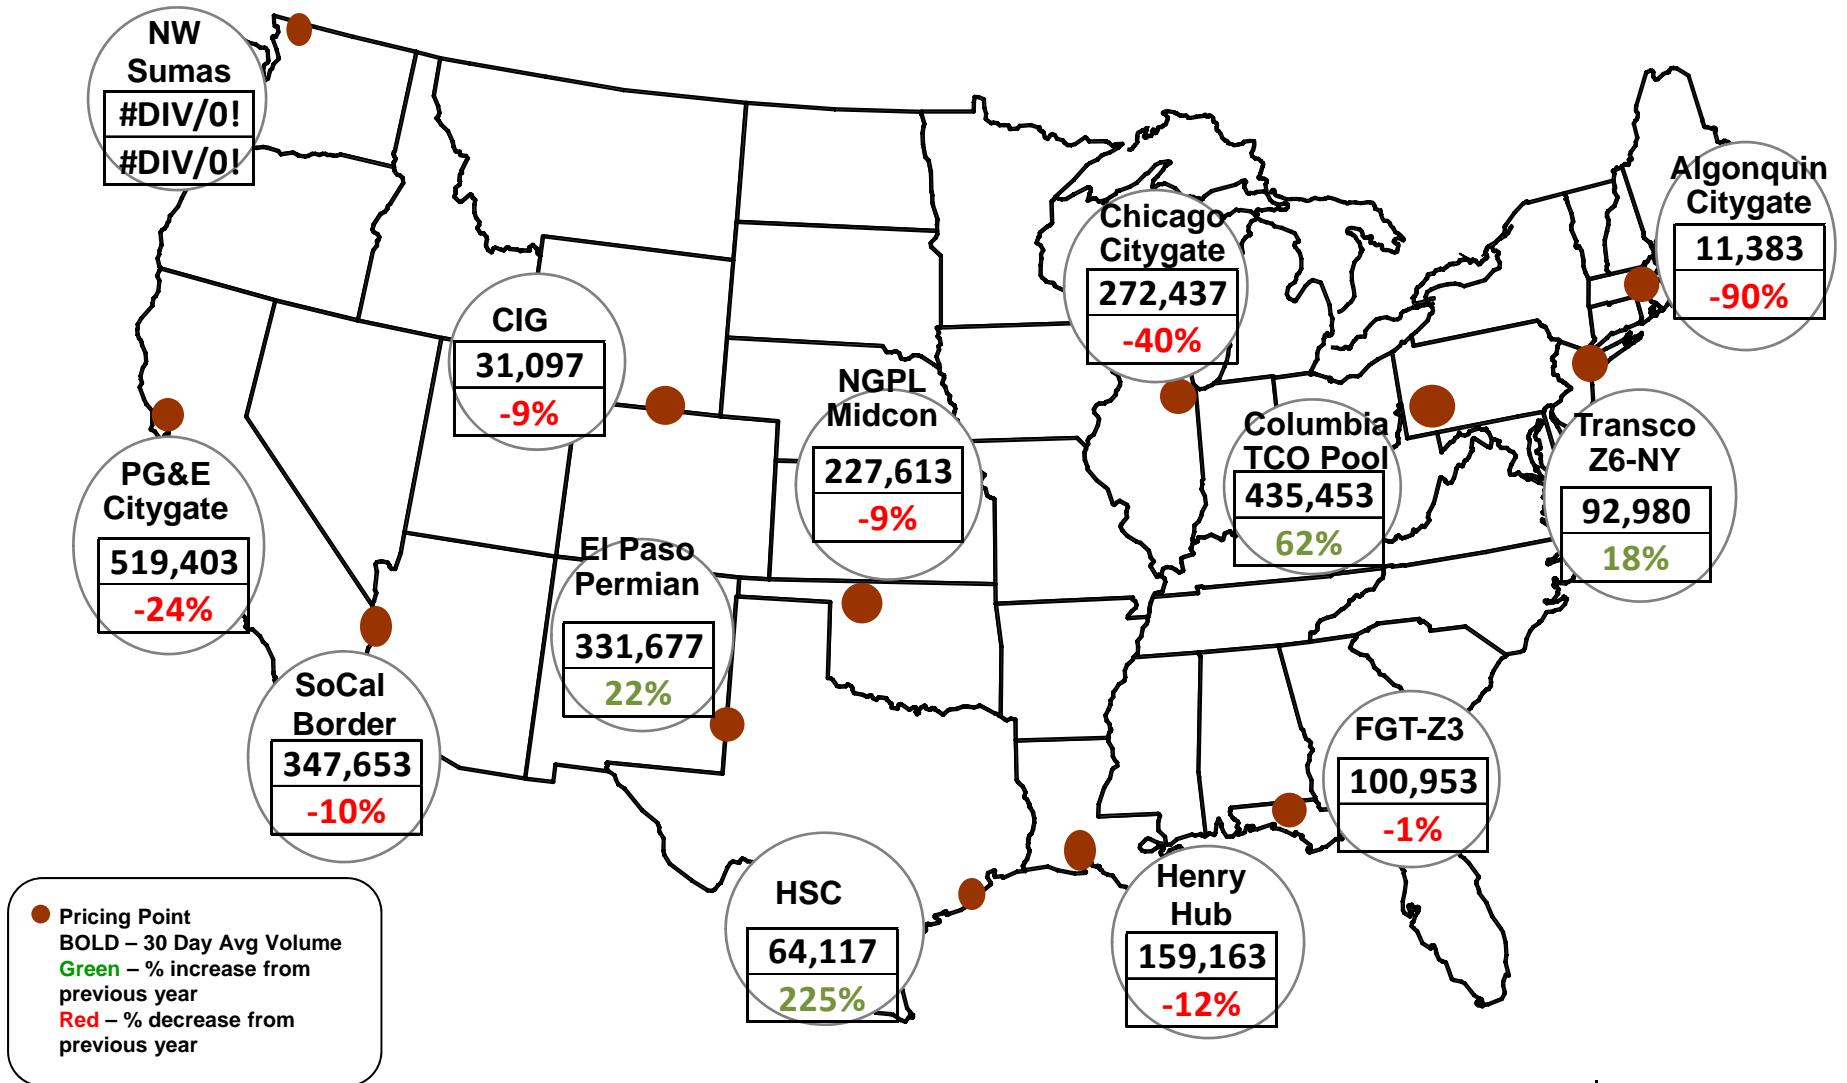

Federal Energy Regulatory Commission • Market Oversight • www.ferc.gov/oversight

Spot Natural Gas Trading Volumes 30 Day Average (MMBtus)

Source: ICE

Updated 9/12/2016