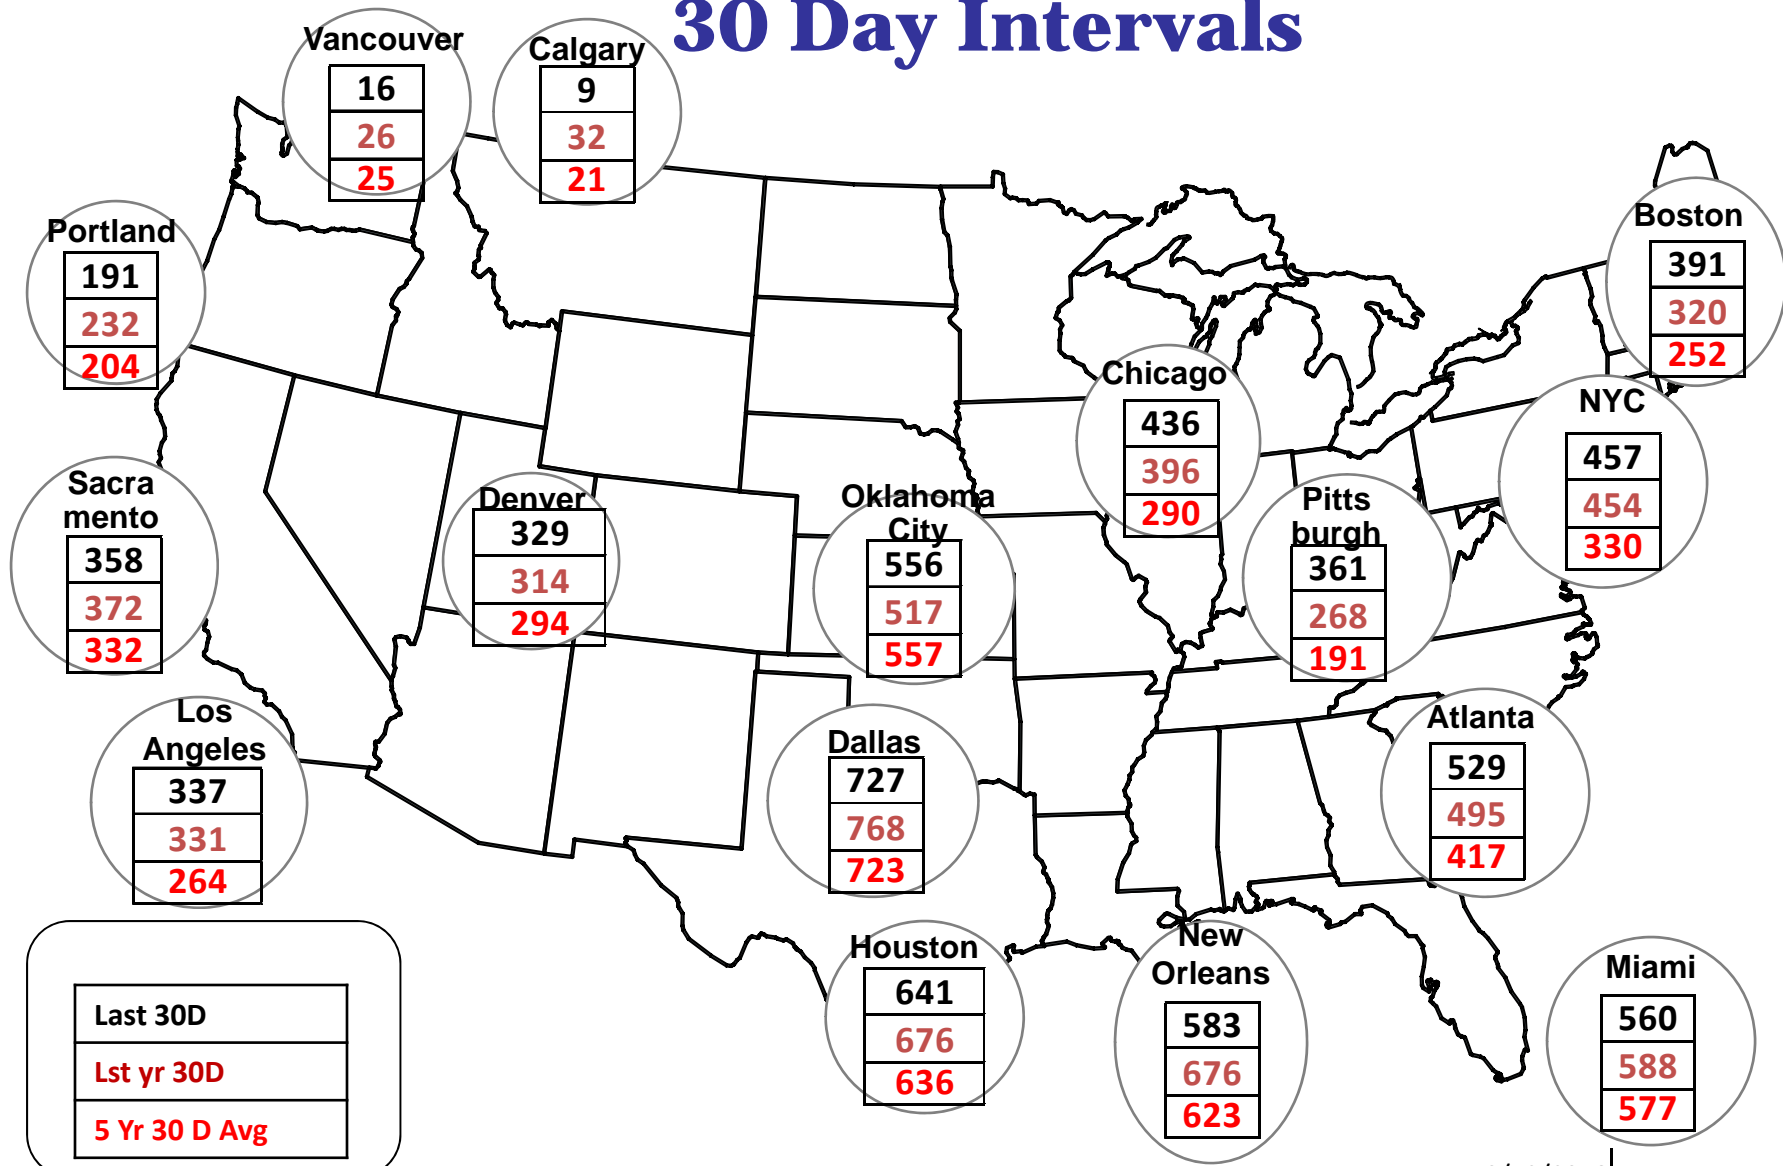

Cumulative HDDs by City 30 Day Intervals

● City Location

Last 30D
Lst yr 30D
5 Yr 30 D Avg

Source: Bloomberg Weather

Updated 9/12/2016

Cumulative CDDs by City 30 Day Intervals

Source: Bloomberg Weather

Updated 9/12/2016