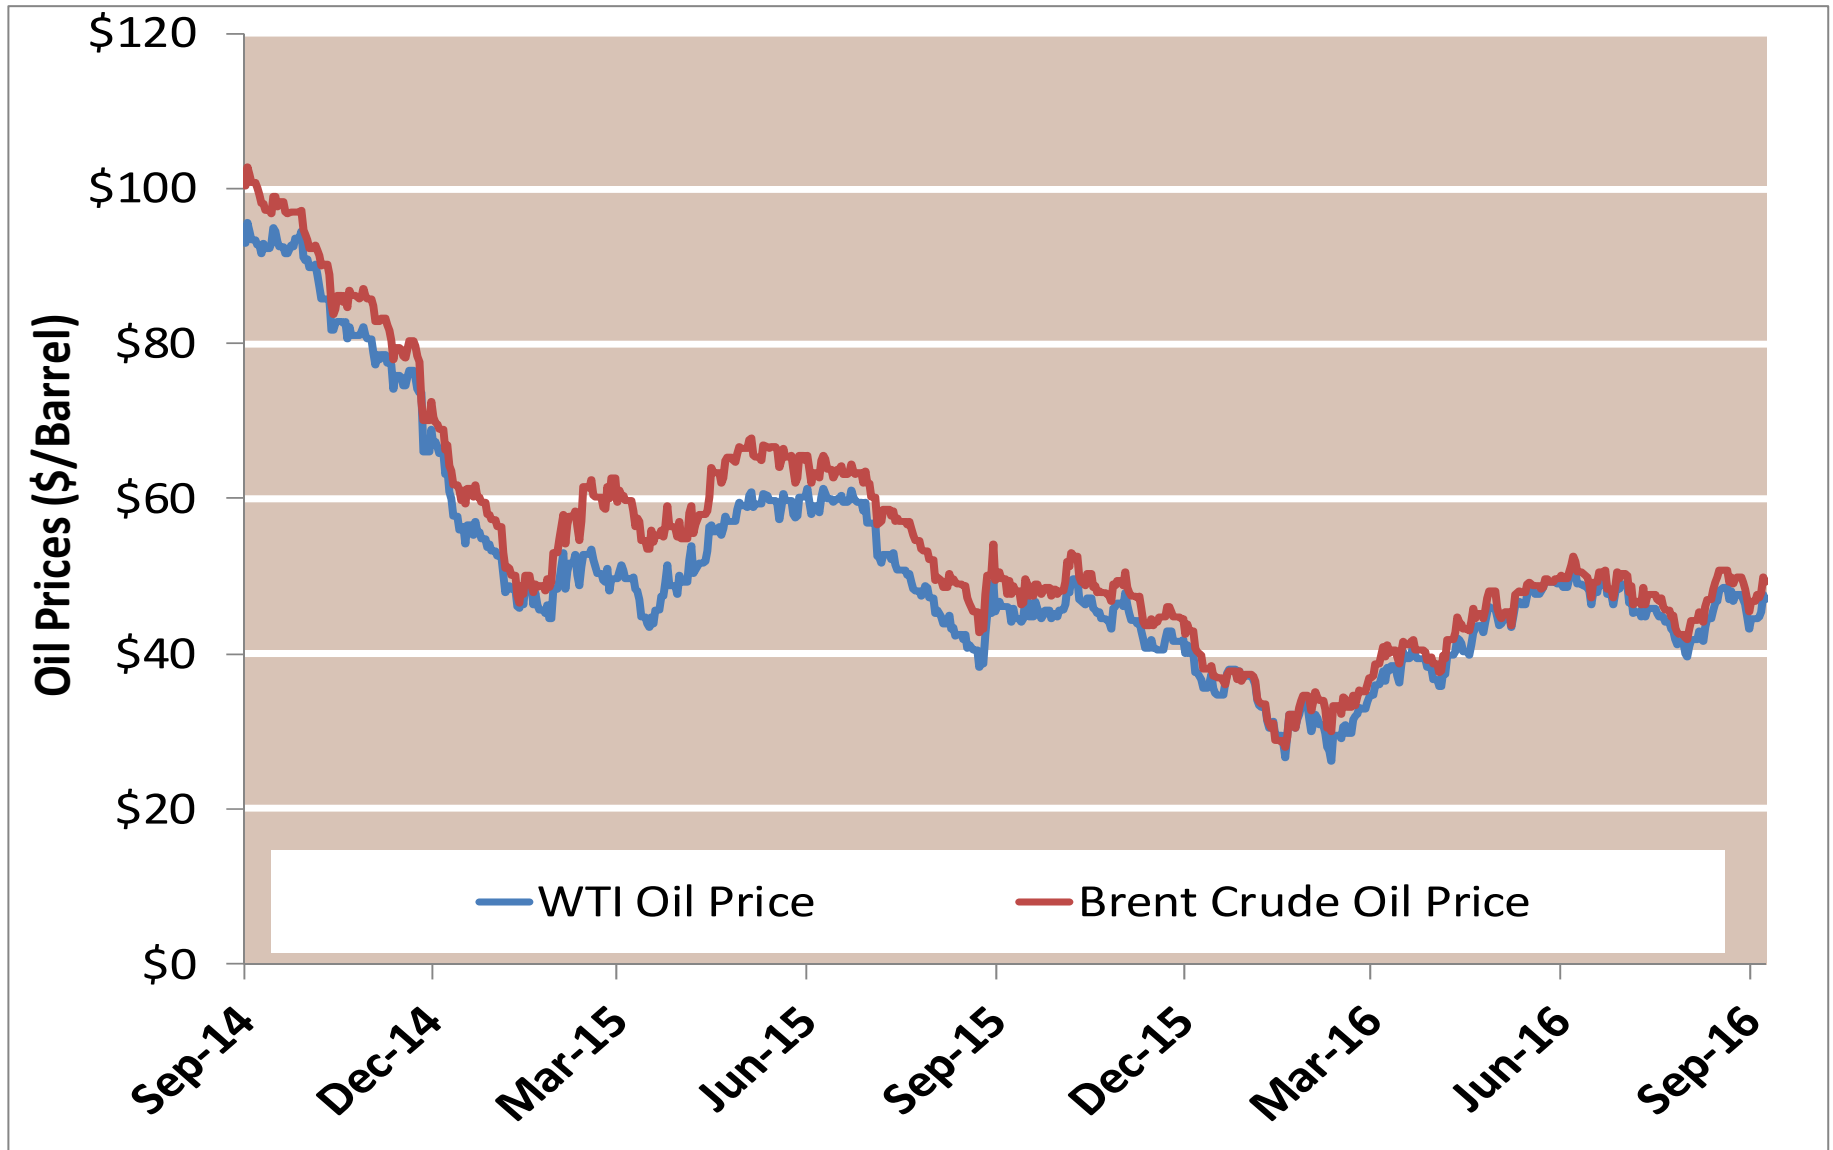

Federal Energy Regulatory Commission • Market Oversight • www.ferc.gov/oversight

Spot Natural Gas Prices 30 Day Average (\$/MMBtu)

Source: ICE

Updated 9/12/2016

Federal Energy Regulatory Commission • Market Oversight • www.ferc.gov/oversight

Spot Natural Gas Trading Volumes 30 Day Average (MMBtus)

Source: ICE

Updated 9/12/2016

Gas vs Coal

Nymex Futures Curves

Brent vs WTI

Nymex Settlement

Natural Gas Liquids (NGLs) Prices