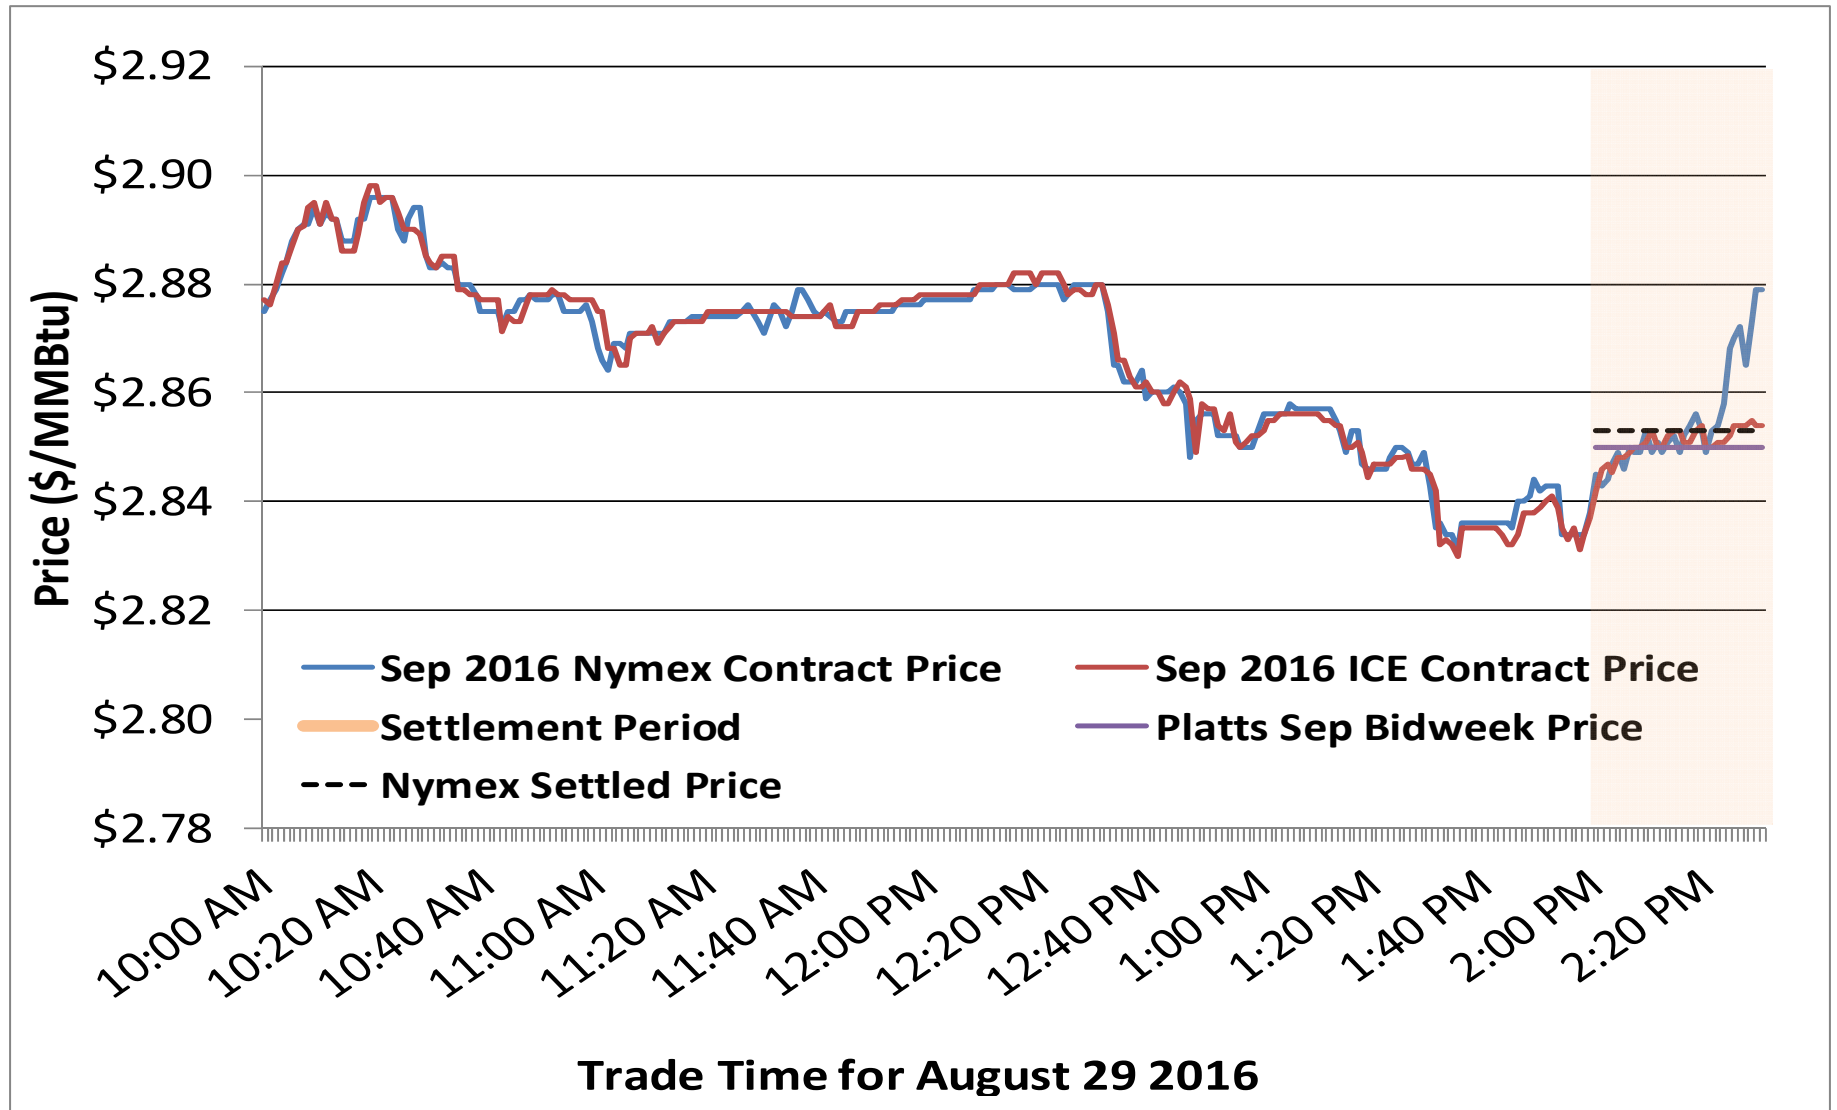

Federal Energy Regulatory Commission • Market Oversight • www.ferc.gov/oversight

Spot Natural Gas Prices 30 Day Average (\$/MMBtu)

Source: ICE

Updated 9/12/2016

Federal Energy Regulatory Commission • Market Oversight • www.ferc.gov/oversight

Spot Natural Gas Trading Volumes 30 Day Average (MMBtus)

Source: ICE

Updated 9/12/2016

Gas vs Coal

Nymex Futures Curves

Brent vs WTI

Nymex Settlement

Natural Gas Liquids (NGLs) Prices