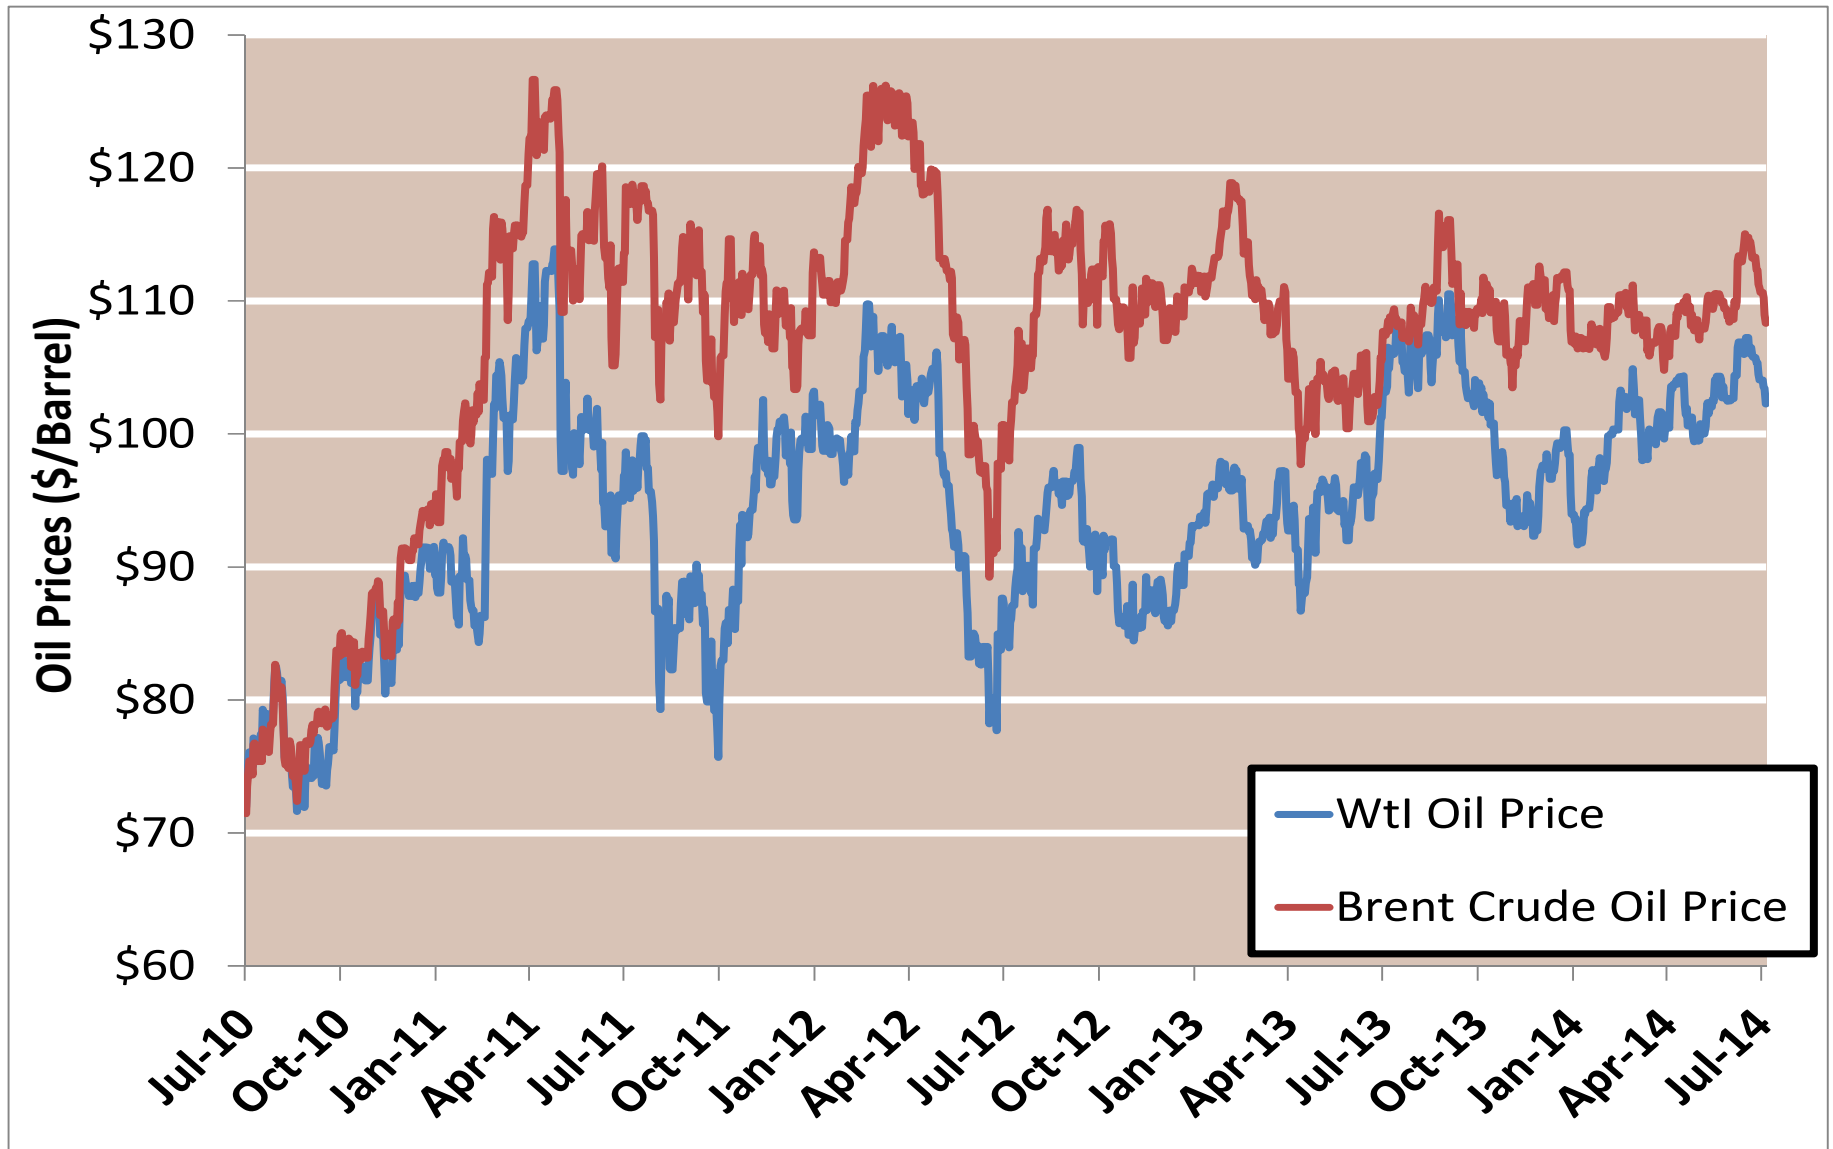

Spot Natural Gas Prices 30 Day Average (\$/MMBtu)

Source: ICE

Updated 7/9/2014

Federal Energy Regulatory Commission • Market Oversight • www.ferc.gov/oversight

Spot Natural Gas Trading Volumes 30 Day Average (MMBtus)

Source: ICE

Updated 7/9/2014

Gas vs Coal

Nymex Futures Curves

Brent vs WTI

Nymex Settlement