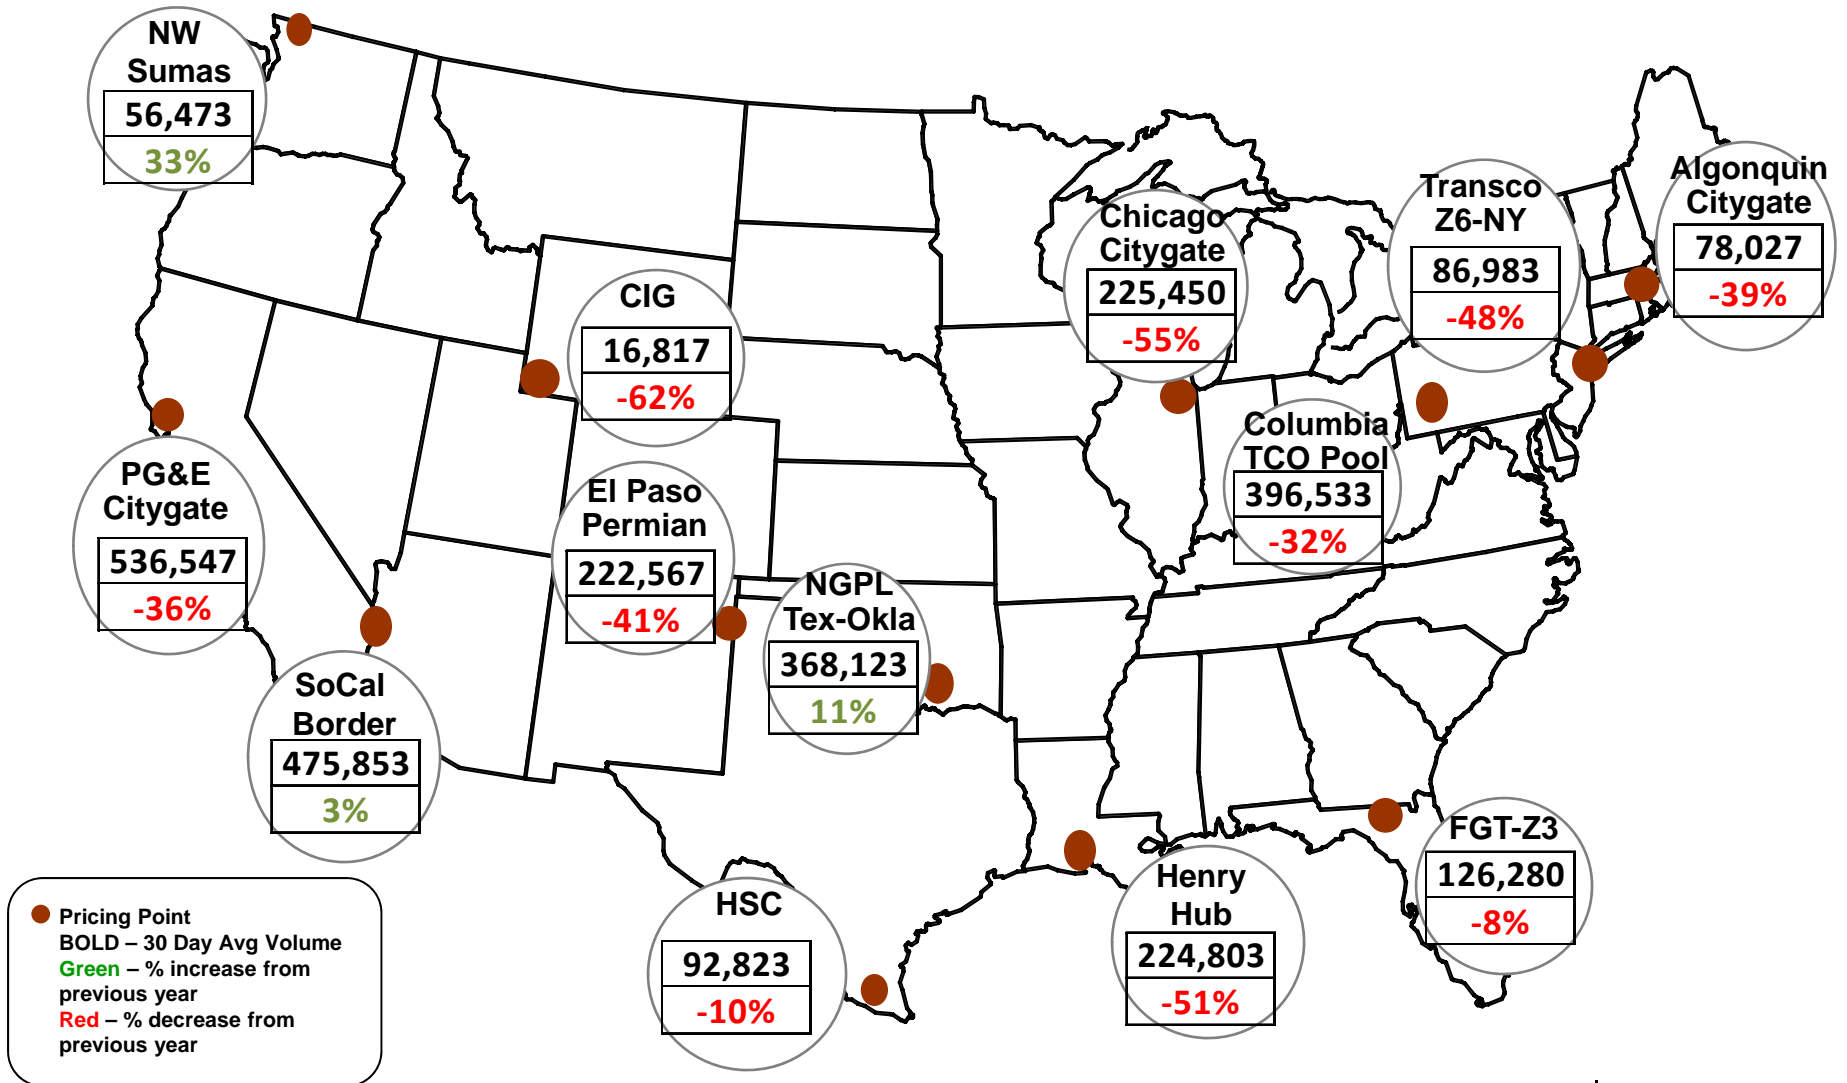

Cumulative HDDs by City 30 Day Intervals

Source: Bloomberg Weather

Cumulative CDDs by City 30 Day Intervals

Source: Bloomberg Weather

Updated 7/9/2014

Federal Energy Regulatory Commission • Market Oversight • www.ferc.gov/oversight

Spot Natural Gas Prices 30 Day Average (\$/MMBtu)

Source: ICE

Updated 7/9/2014

Federal Energy Regulatory Commission • Market Oversight • www.ferc.gov/oversight

Spot Natural Gas Trading Volumes 30 Day Average (MMBtus)

Source: ICE

Updated 7/9/2014

Gas vs Coal

Nymex Futures Curves

Brent vs WTI

Nymex Settlement