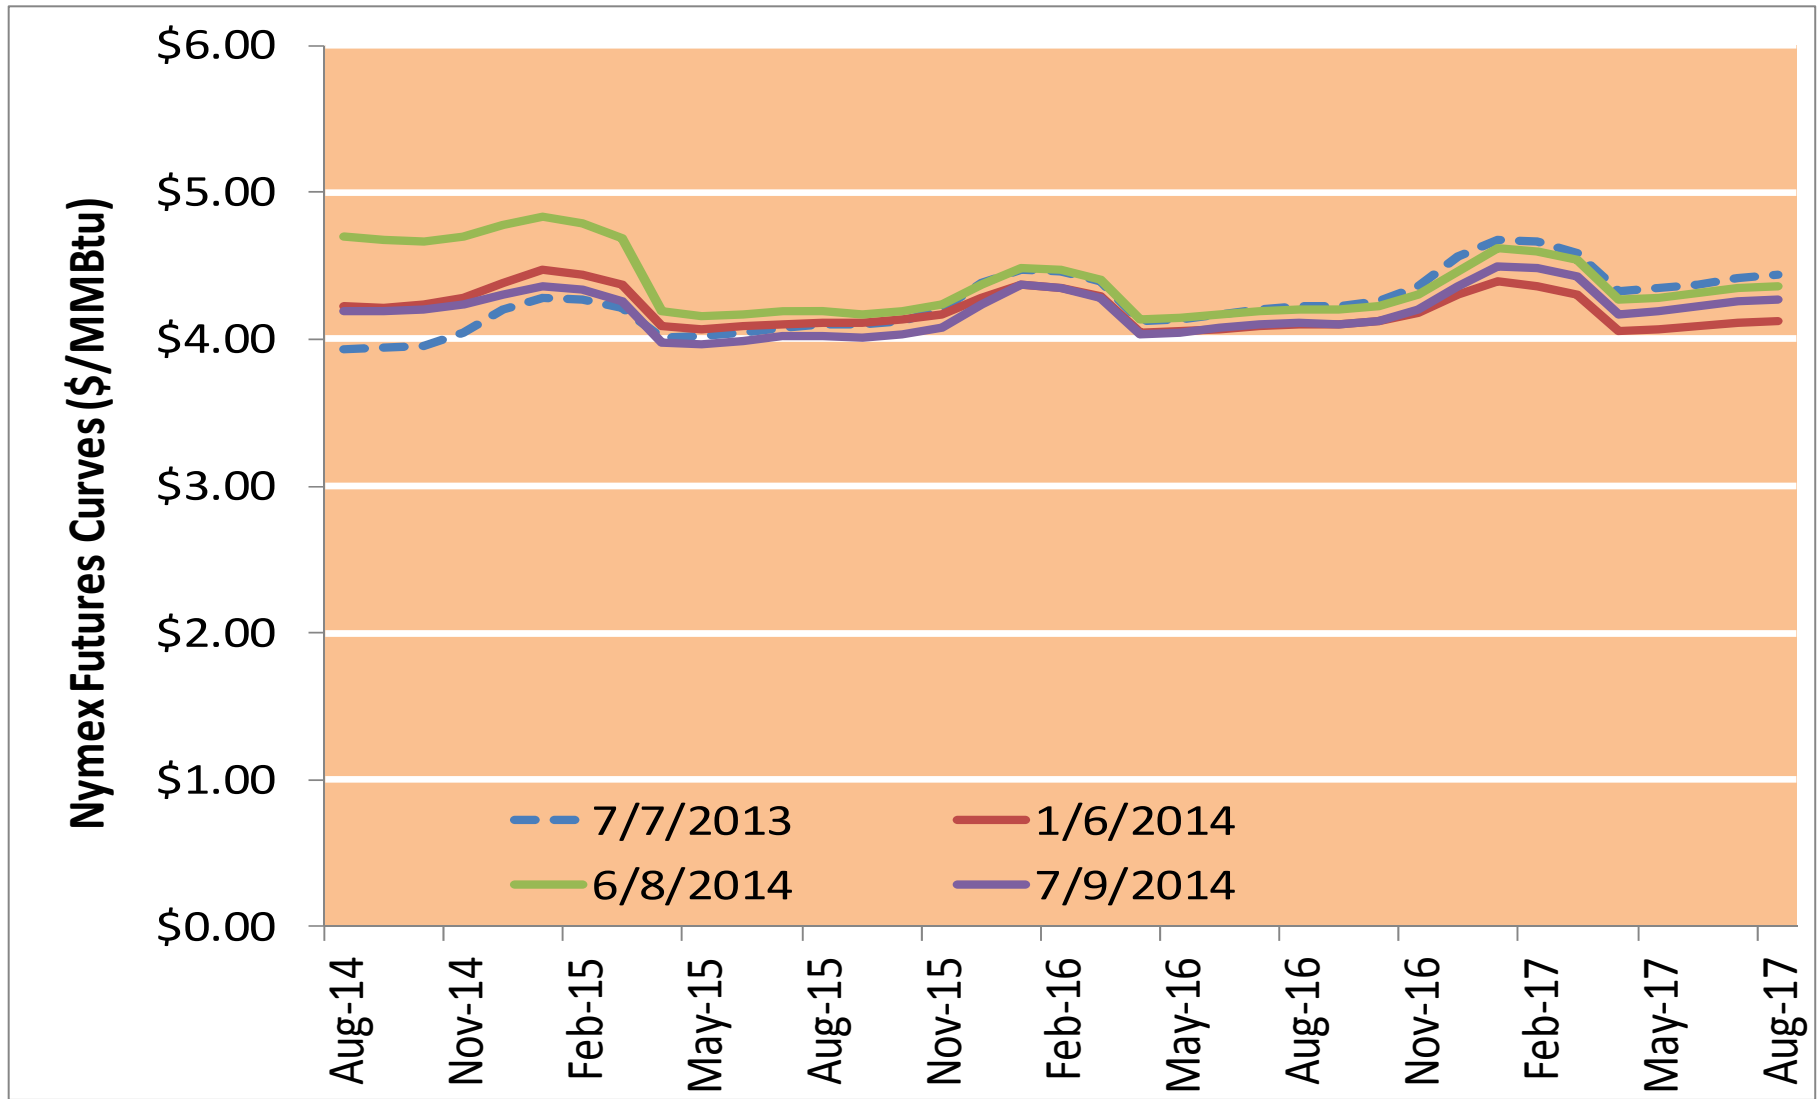

Spot Natural Gas Prices 30 Day Average (\$/MMBtu)

Source: ICE

Updated 7/9/2014

Federal Energy Regulatory Commission • Market Oversight • www.ferc.gov/oversight

Spot Natural Gas Trading Volumes 30 Day Average (MMBtus)

Source: ICE

Updated 7/9/2014

Gas vs Coal

Nymex Futures Curves

Brent vs WTI

Nymex Settlement