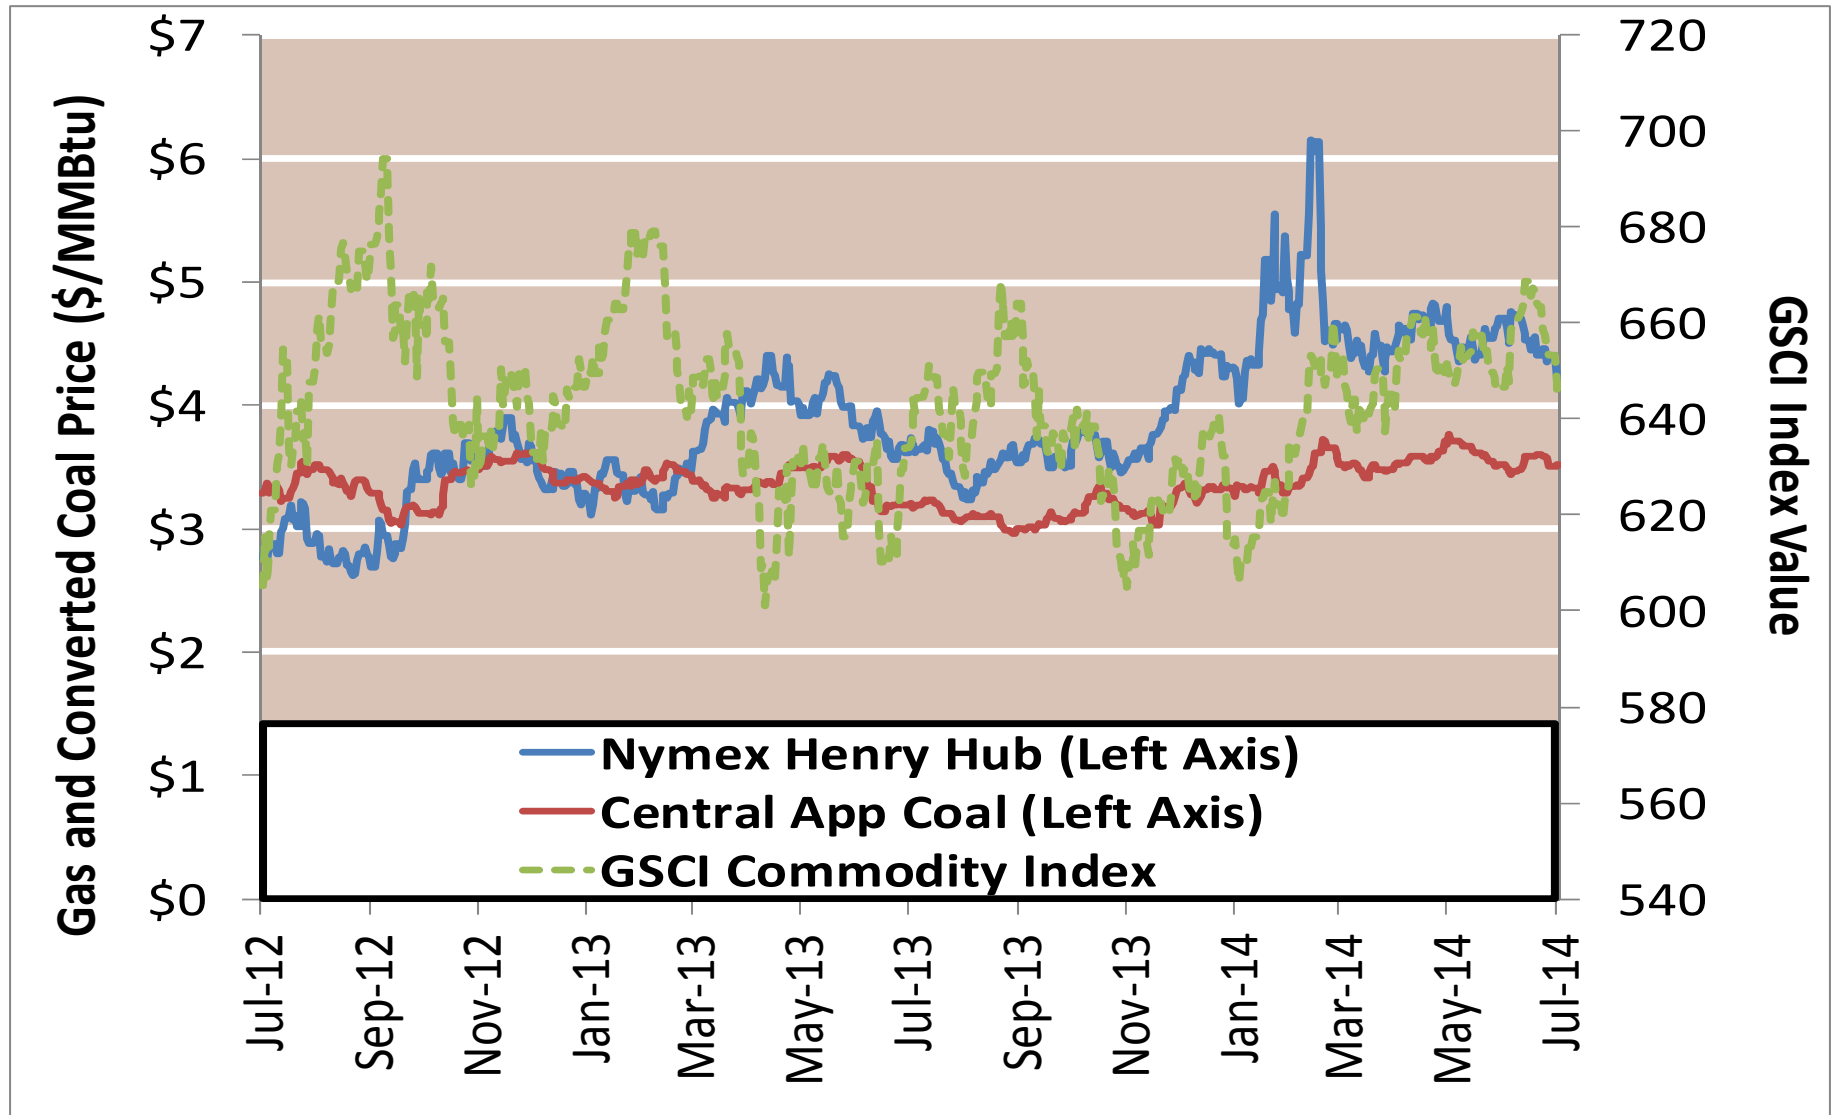

Cumulative HDDs by City 30 Day Intervals

Source: Bloomberg Weather

Cumulative CDDs by City 30 Day Intervals

Source: Bloomberg Weather

Updated 7/9/2014

Federal Energy Regulatory Commission • Market Oversight • www.ferc.gov/oversight

Spot Natural Gas Prices 30 Day Average (\$/MMBtu)

Source: ICE

Updated 7/9/2014

Federal Energy Regulatory Commission • Market Oversight • www.ferc.gov/oversight

Spot Natural Gas Trading Volumes 30 Day Average (MMBtus)

Source: ICE

Updated 7/9/2014

Gas vs Coal

Nymex Futures Curves

Brent vs WTI

Nymex Settlement