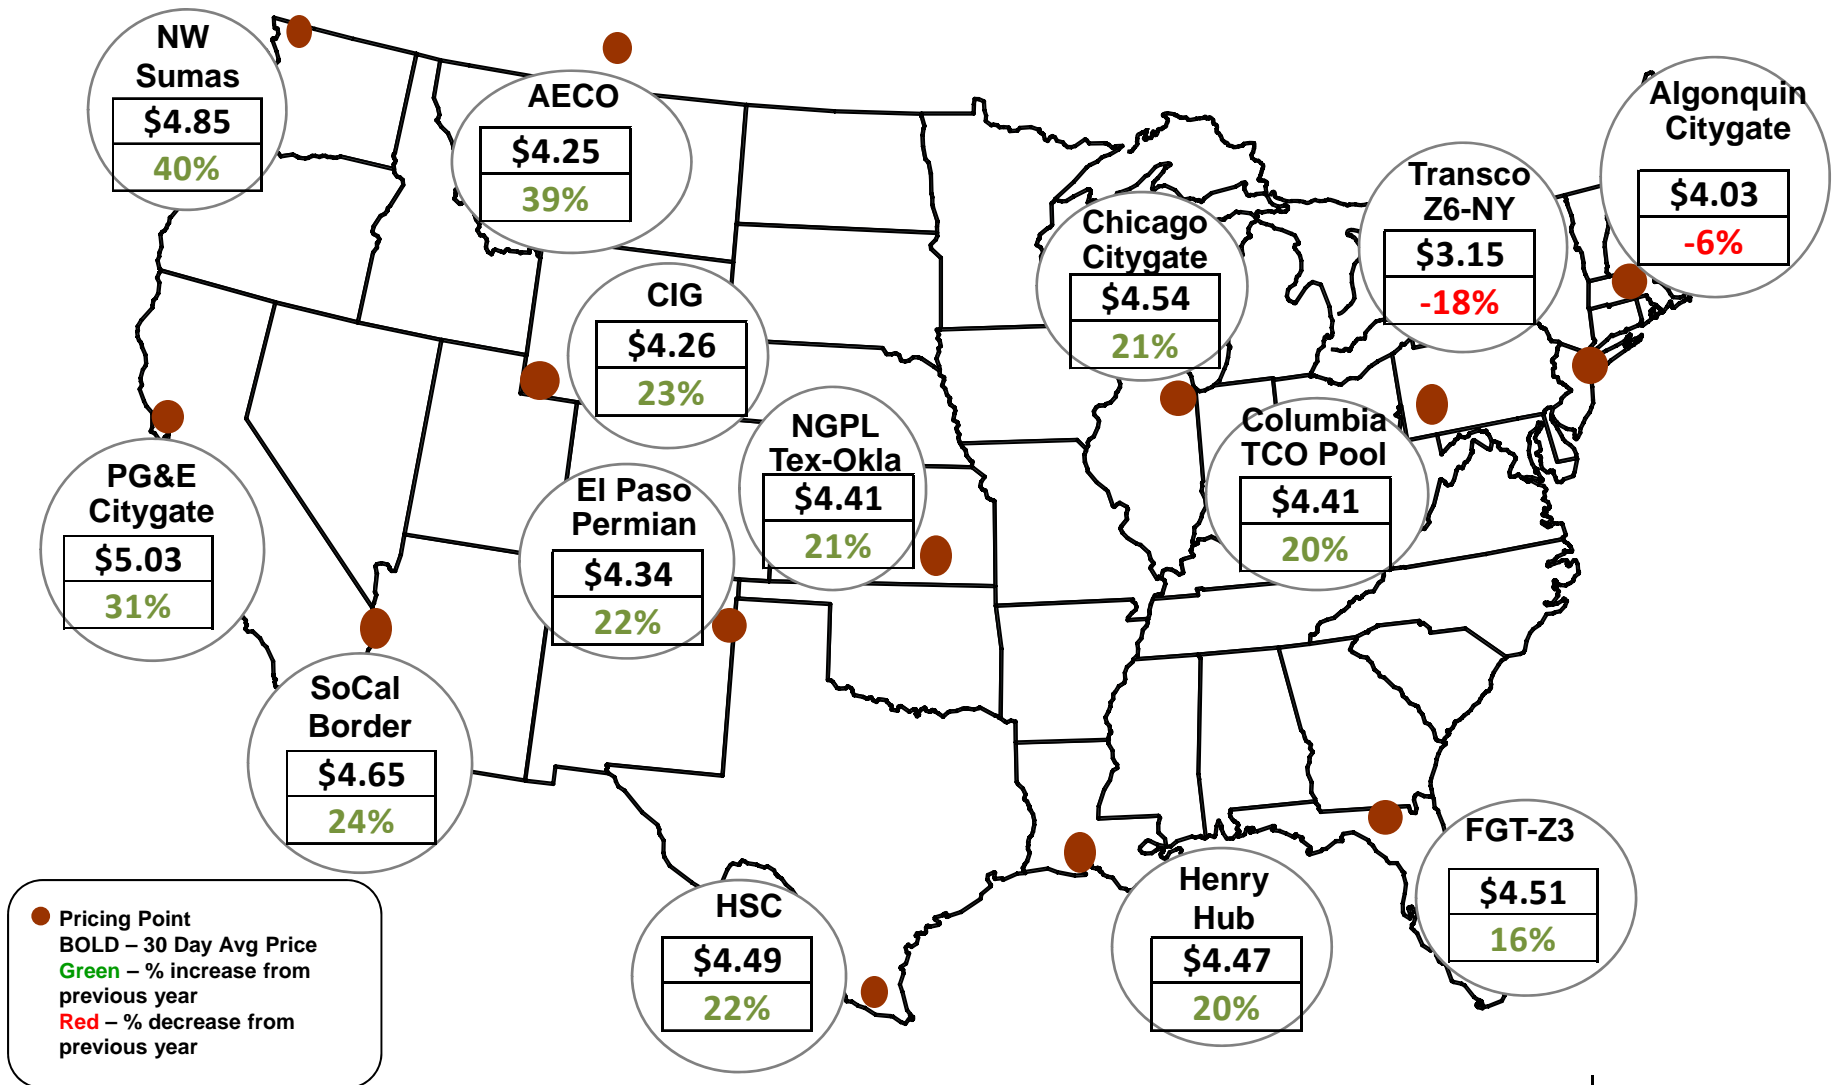

Federal Energy Regulatory Commission • Market Oversight • www.ferc.gov/oversight

Spot Natural Gas Prices 30 Day Average ($/MMBtu)

Source: ICE

Updated 7/9/2014