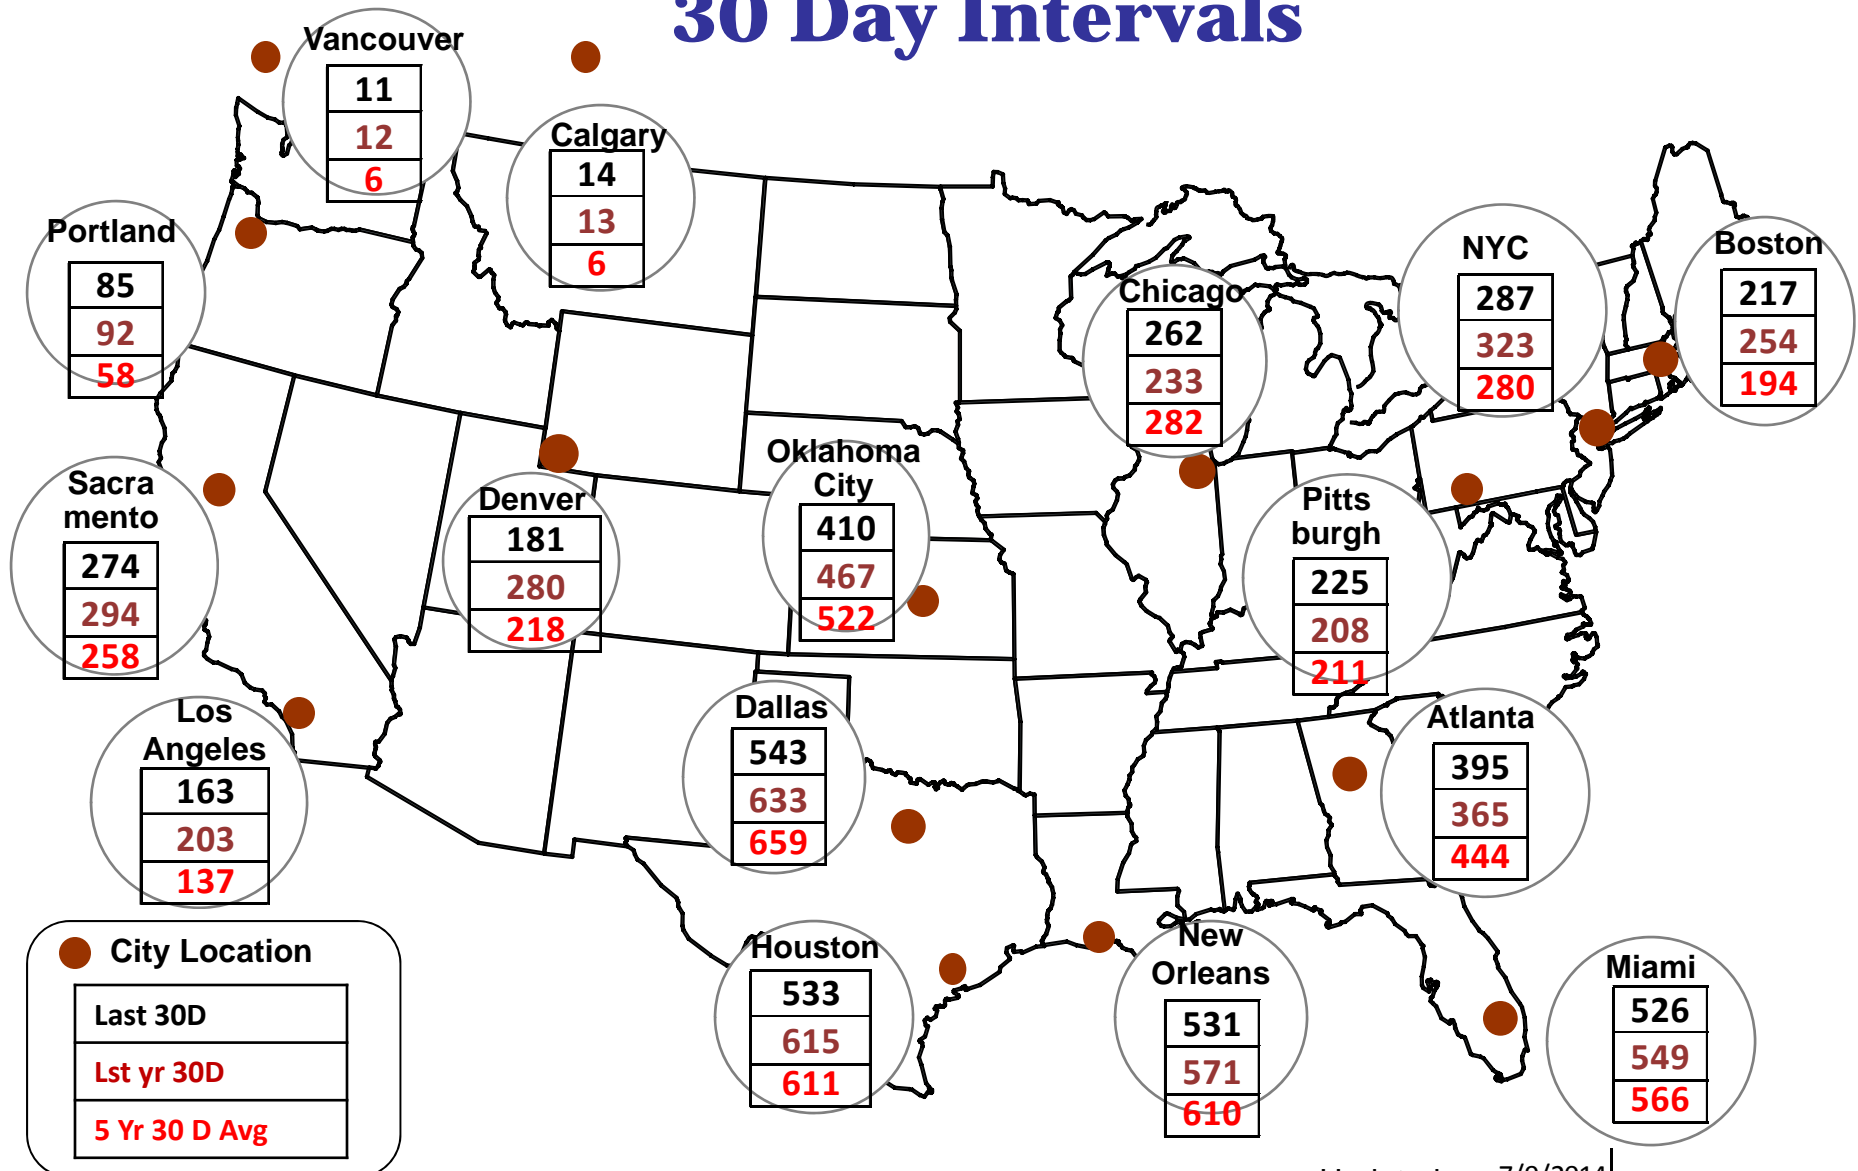

Cumulative HDDs by City 30 Day Intervals

Source: Bloomberg Weather

Cumulative CDDs by City 30 Day Intervals

Source: Bloomberg Weather

Updated 7/9/2014

Federal Energy Regulatory Commission • Market Oversight • www.ferc.gov/oversight

Spot Natural Gas Prices 30 Day Average (\$/MMBtu)

Source: ICE

Updated 7/9/2014

Federal Energy Regulatory Commission • Market Oversight • www.ferc.gov/oversight

Spot Natural Gas Trading Volumes 30 Day Average (MMBtus)