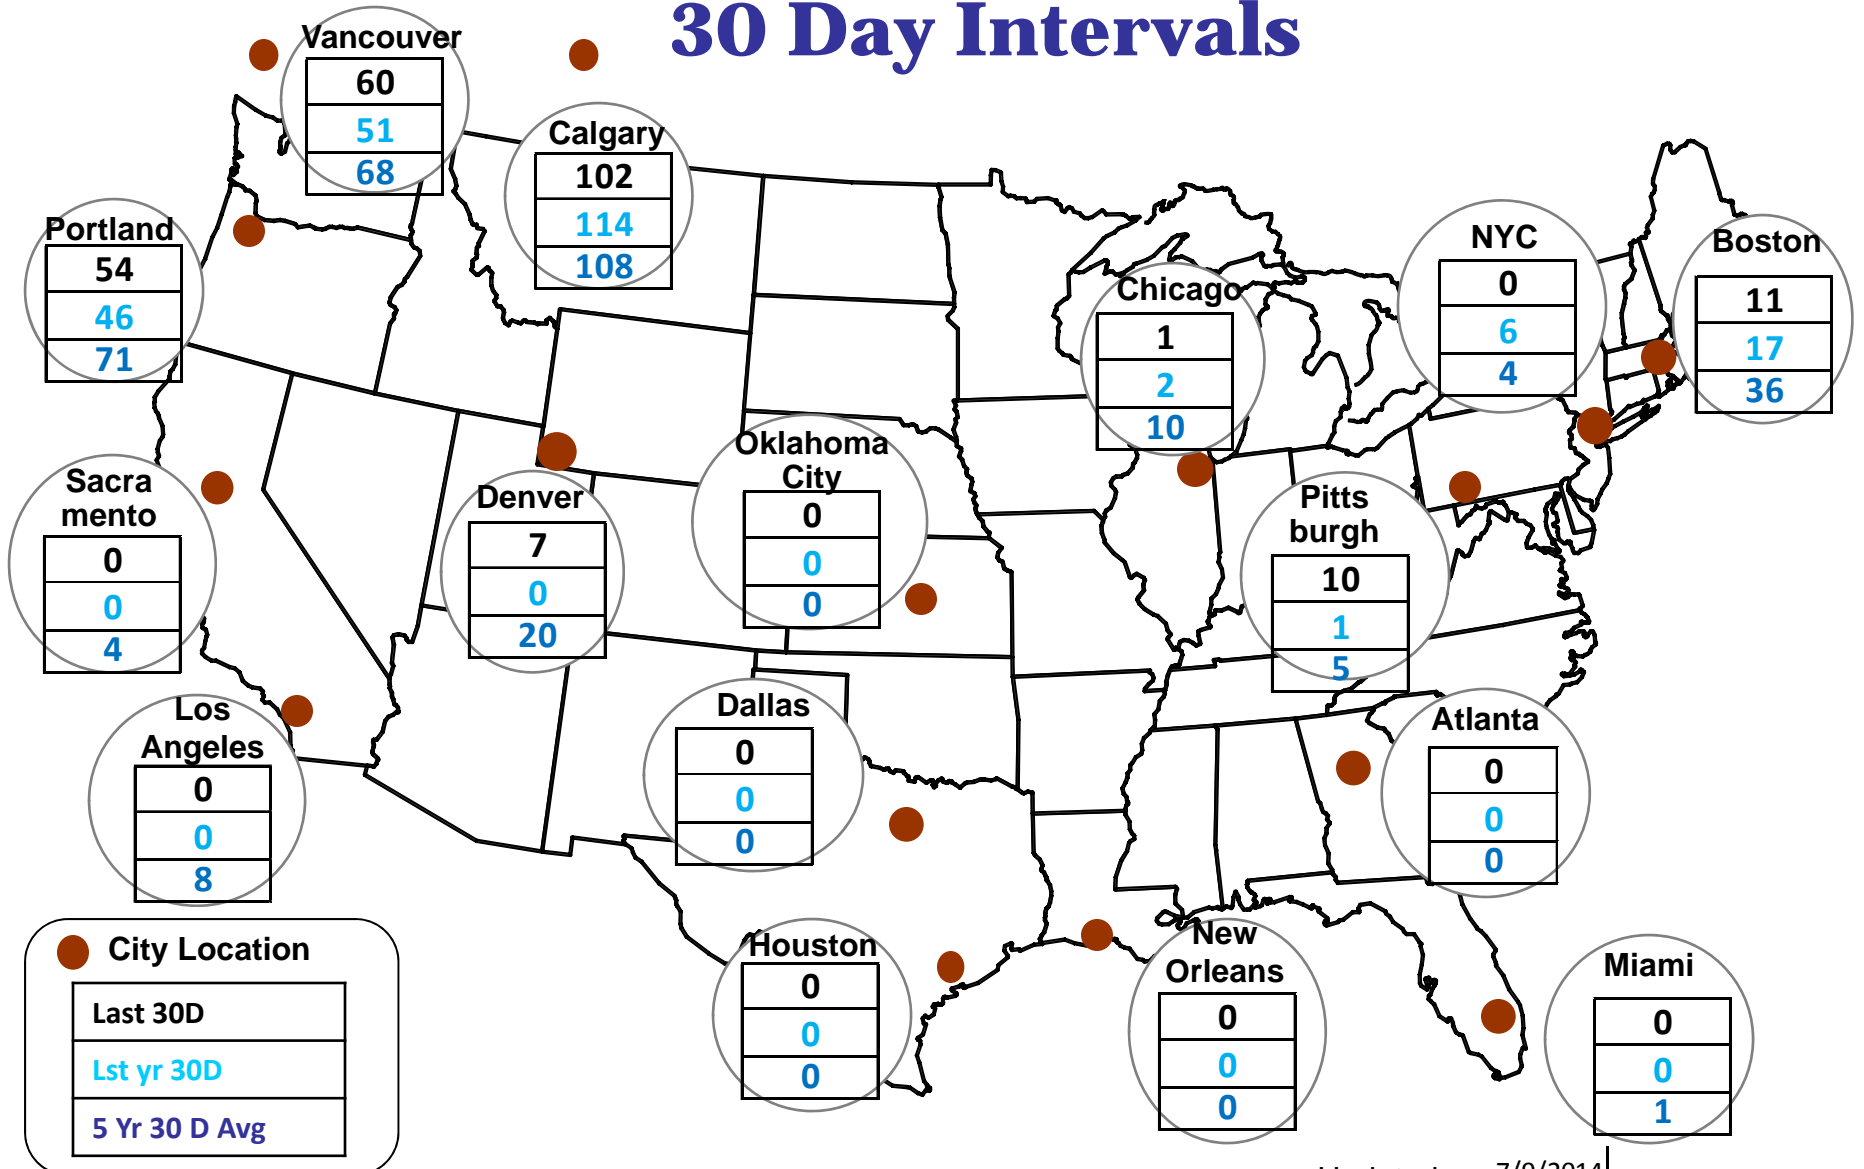

Cumulative HDDs by City 30 Day Intervals

Source: Bloomberg Weather

Cumulative CDDs by City 30 Day Intervals

Source: Bloomberg Weather

Updated 7/9/2014

Federal Energy Regulatory Commission • Market Oversight • www.ferc.gov/oversight

Spot Natural Gas Prices 30 Day Average (\$/MMBtu)

Source: ICE

Updated 7/9/2014

Federal Energy Regulatory Commission • Market Oversight • www.ferc.gov/oversight

Spot Natural Gas Trading Volumes 30 Day Average (MMBtus)