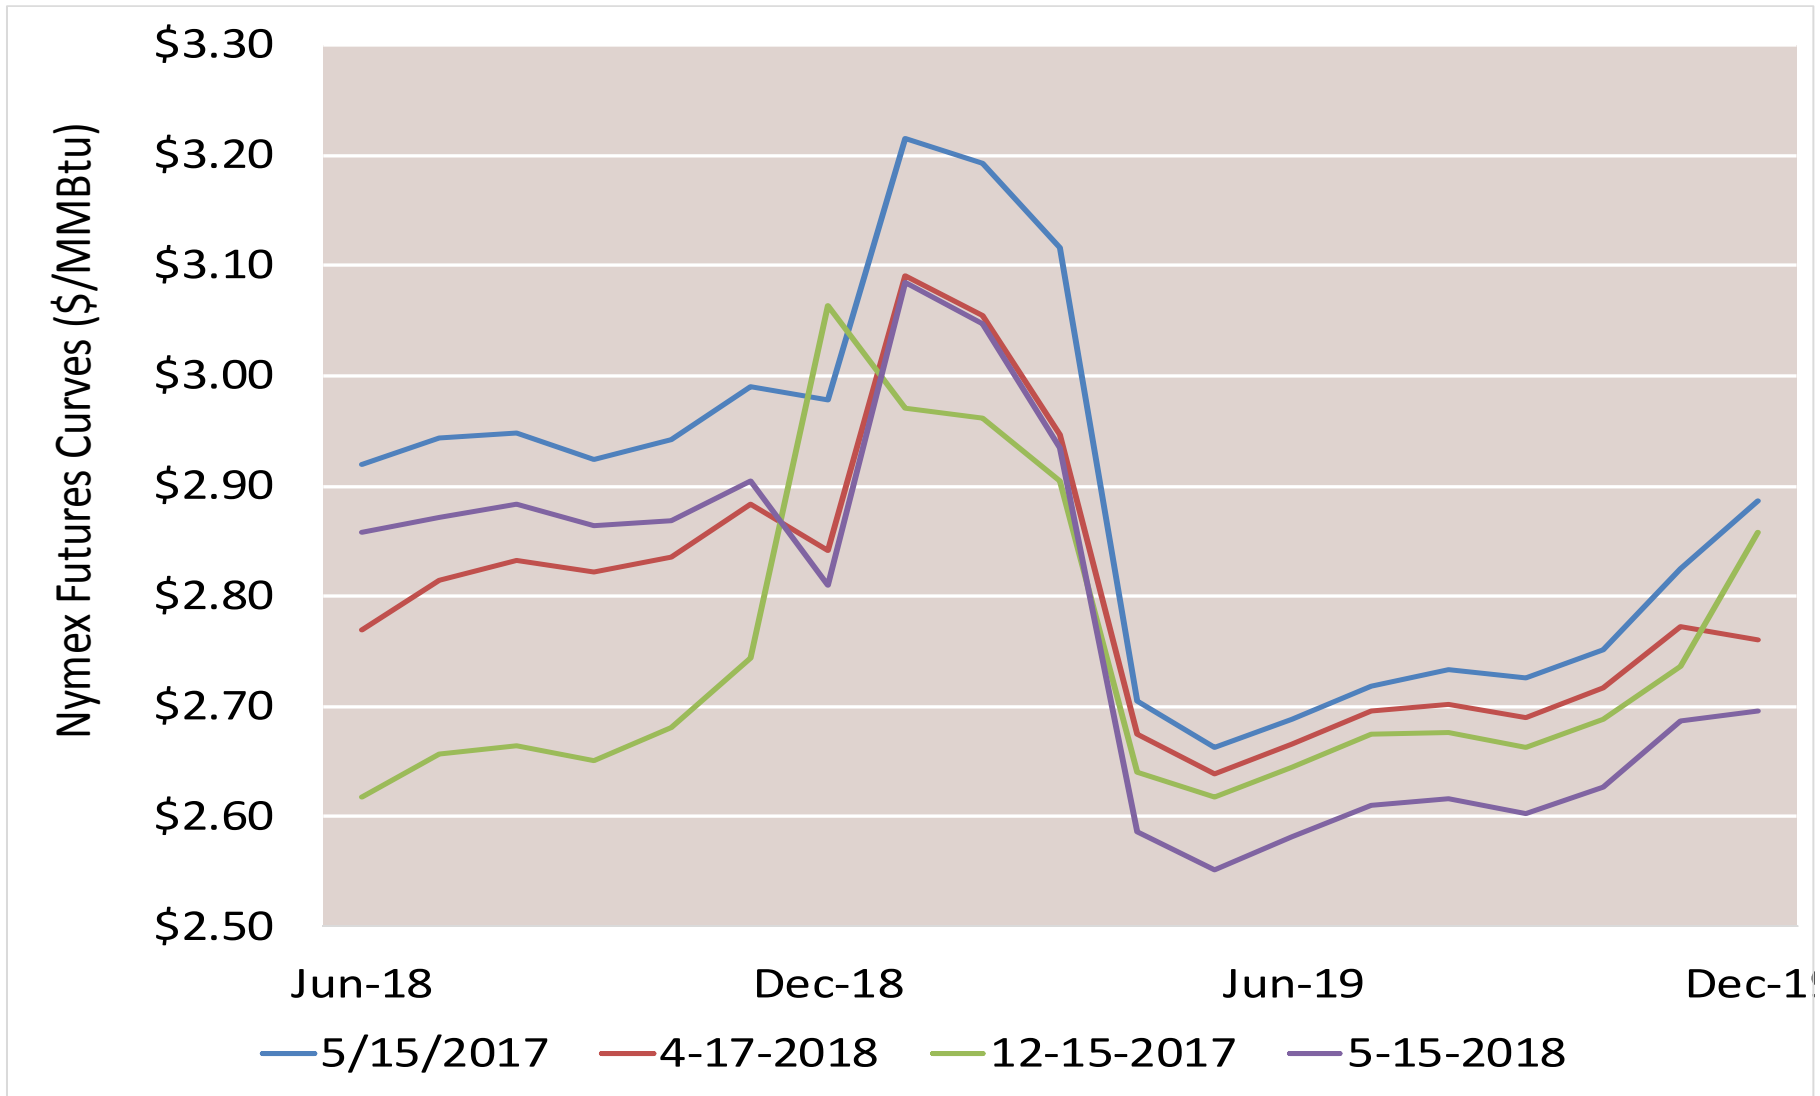

Cumulative HDDs by City 30 Day Intervals

Cumulative CDDs by City

30 Day Intervals

Day Ahead Natural Gas Prices 30 Day Average (\$/MMBtu)

Natural Gas, Coal and Oil Prices (Converted)

Nymex Futures Curves

Brent vs WTI

Nymex Settlement

Natural Gas Liquids (NGLs) Prices