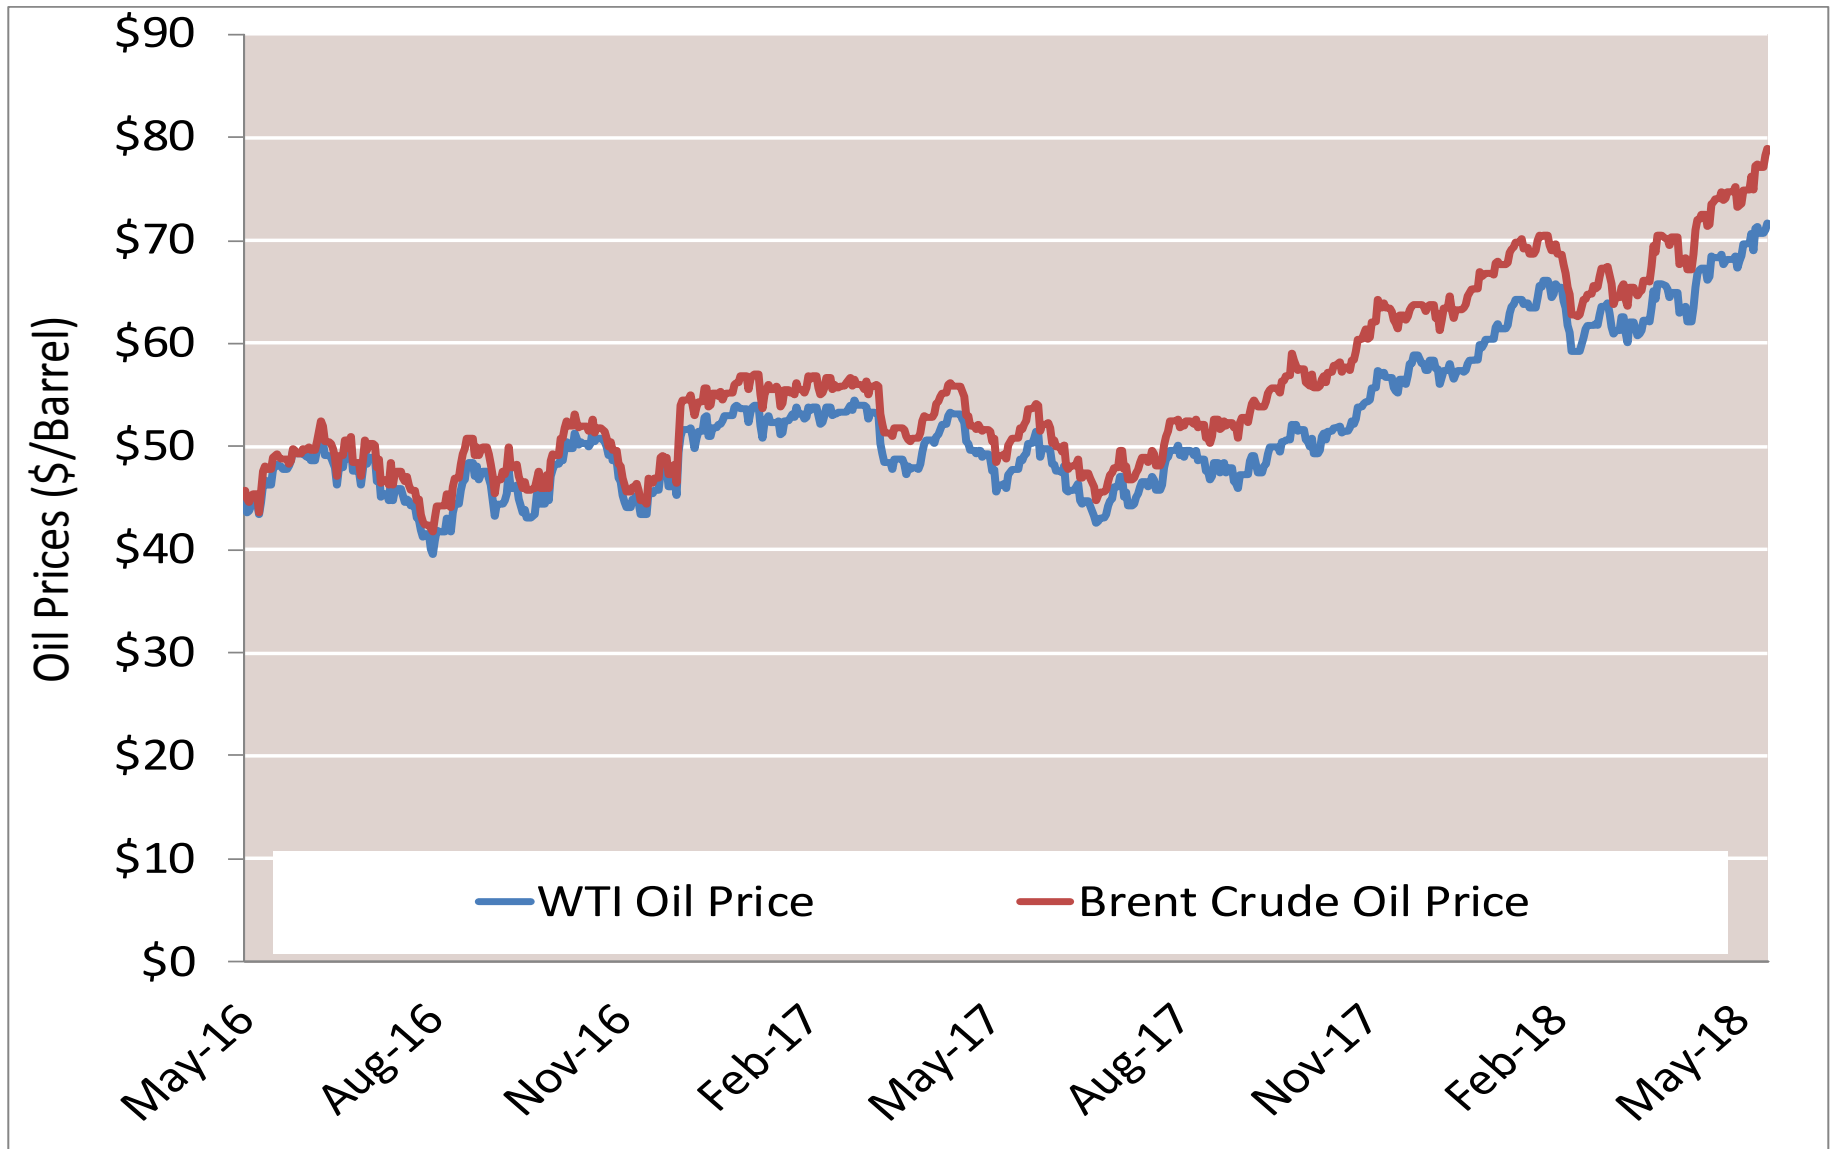

Cumulative HDDs by City 30 Day Intervals

Cumulative CDDs by City

30 Day Intervals

Day Ahead Natural Gas Prices 30 Day Average (\$/MMBtu)

Natural Gas, Coal and Oil Prices (Converted)

Nymex Futures Curves

Brent vs WTI

Nymex Settlement

Natural Gas Liquids (NGLs) Prices