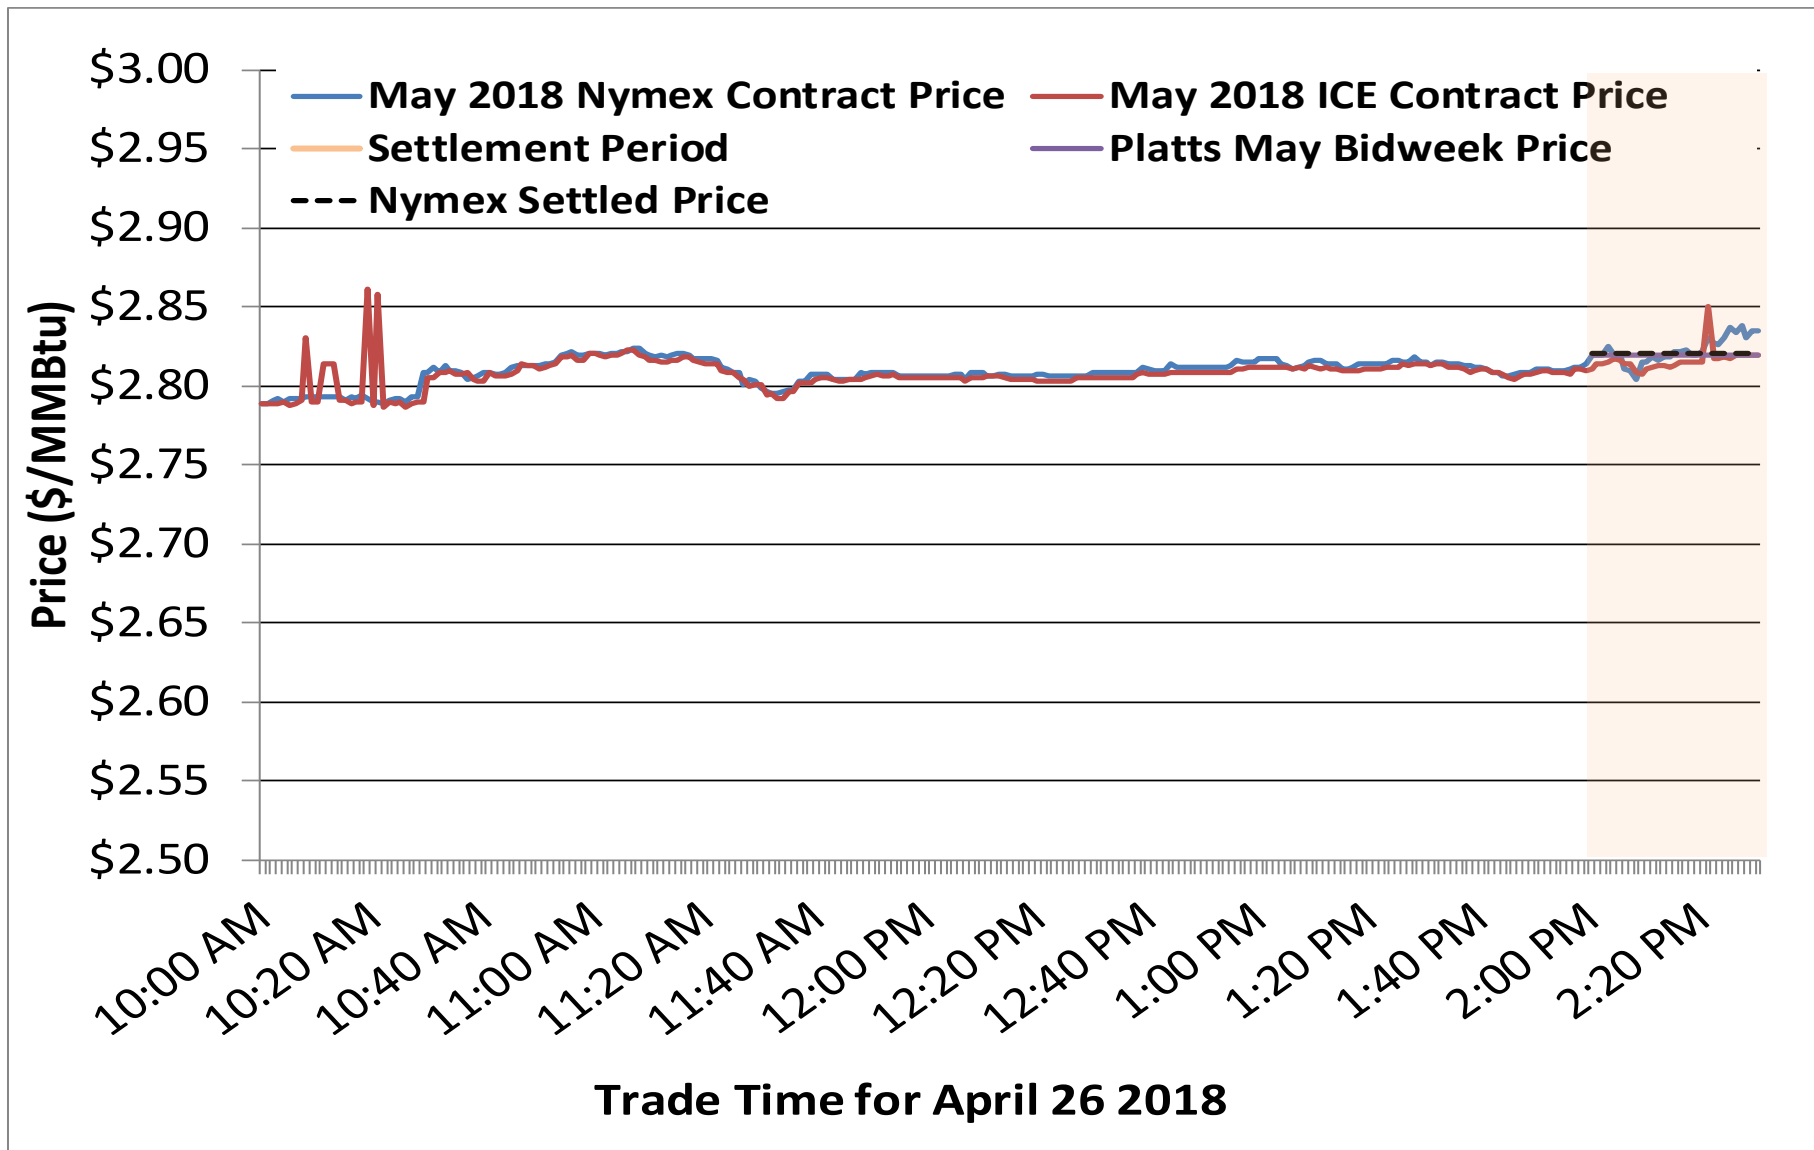

Cumulative HDDs by City 30 Day Intervals

Cumulative CDDs by City

30 Day Intervals

Day Ahead Natural Gas Prices 30 Day Average (\$/MMBtu)

Natural Gas, Coal and Oil Prices (Converted)

Nymex Futures Curves

Brent vs WTI

Nymex Settlement

Natural Gas Liquids (NGLs) Prices