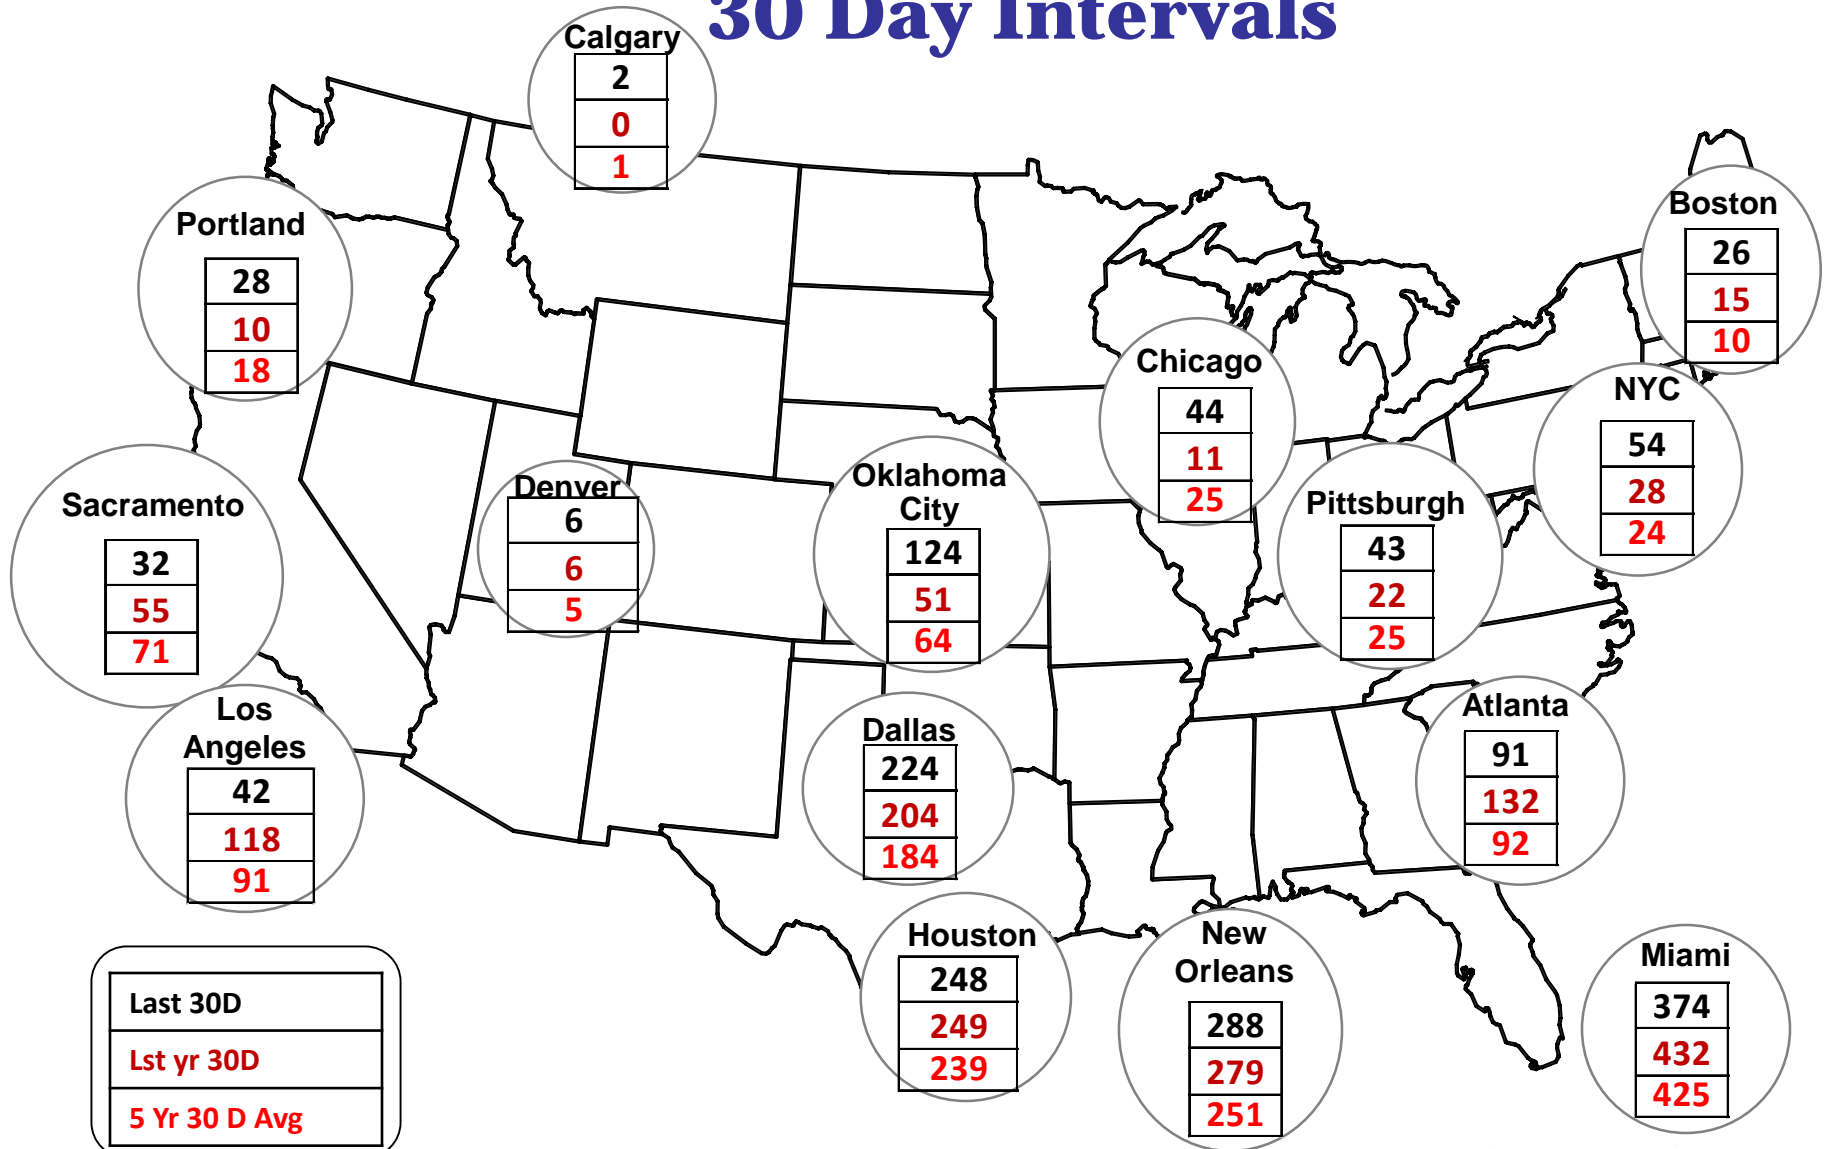

Cumulative HDDs by City 30 Day Intervals

Cumulative CDDs by City

30 Day Intervals

Day Ahead Natural Gas Prices 30 Day Average (\$/MMBtu)

Natural Gas, Coal and Oil Prices (Converted)

Nymex Futures Curves

Brent vs WTI