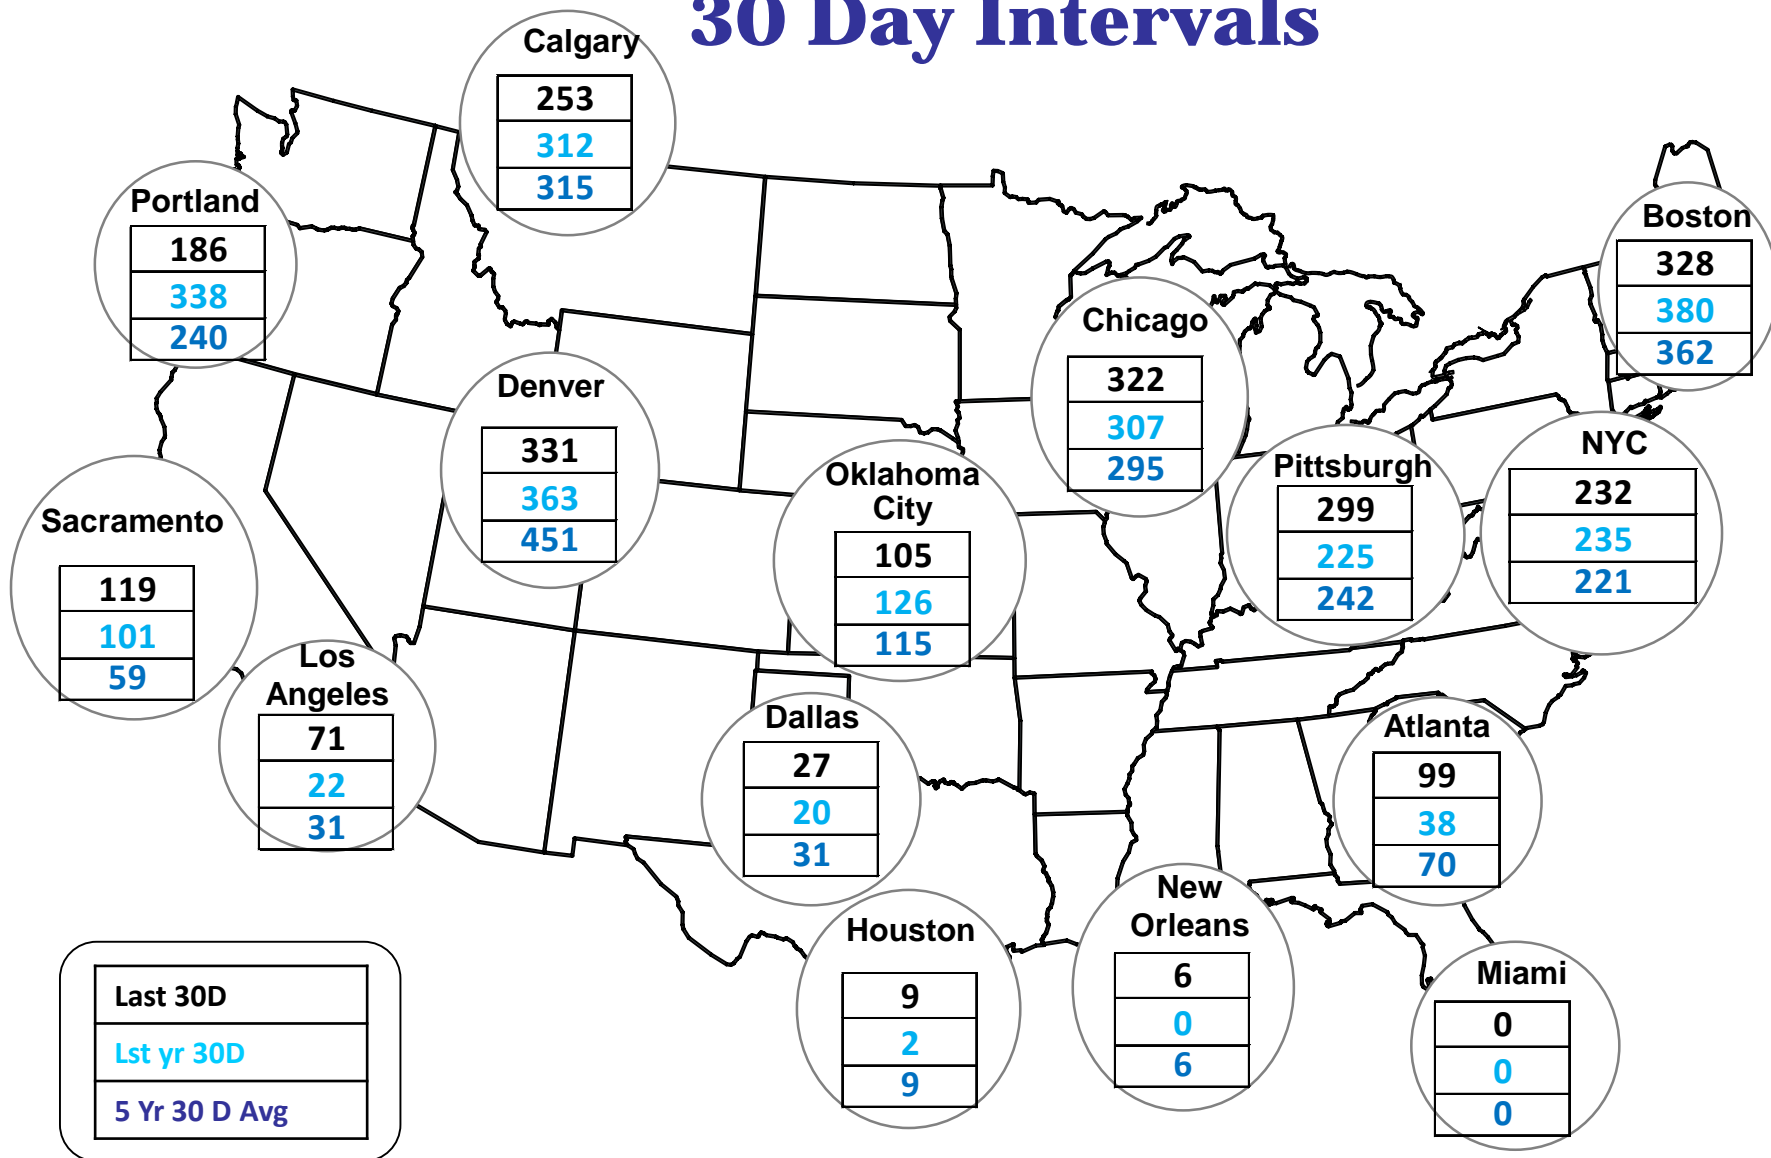

Cumulative HDDs by City 30 Day Intervals

Cumulative CDDs by City

30 Day Intervals

Day Ahead Natural Gas Prices 30 Day Average (\$/MMBtu)

Natural Gas, Coal and Oil Prices (Converted)

Nymex Futures Curves

Brent vs WTI