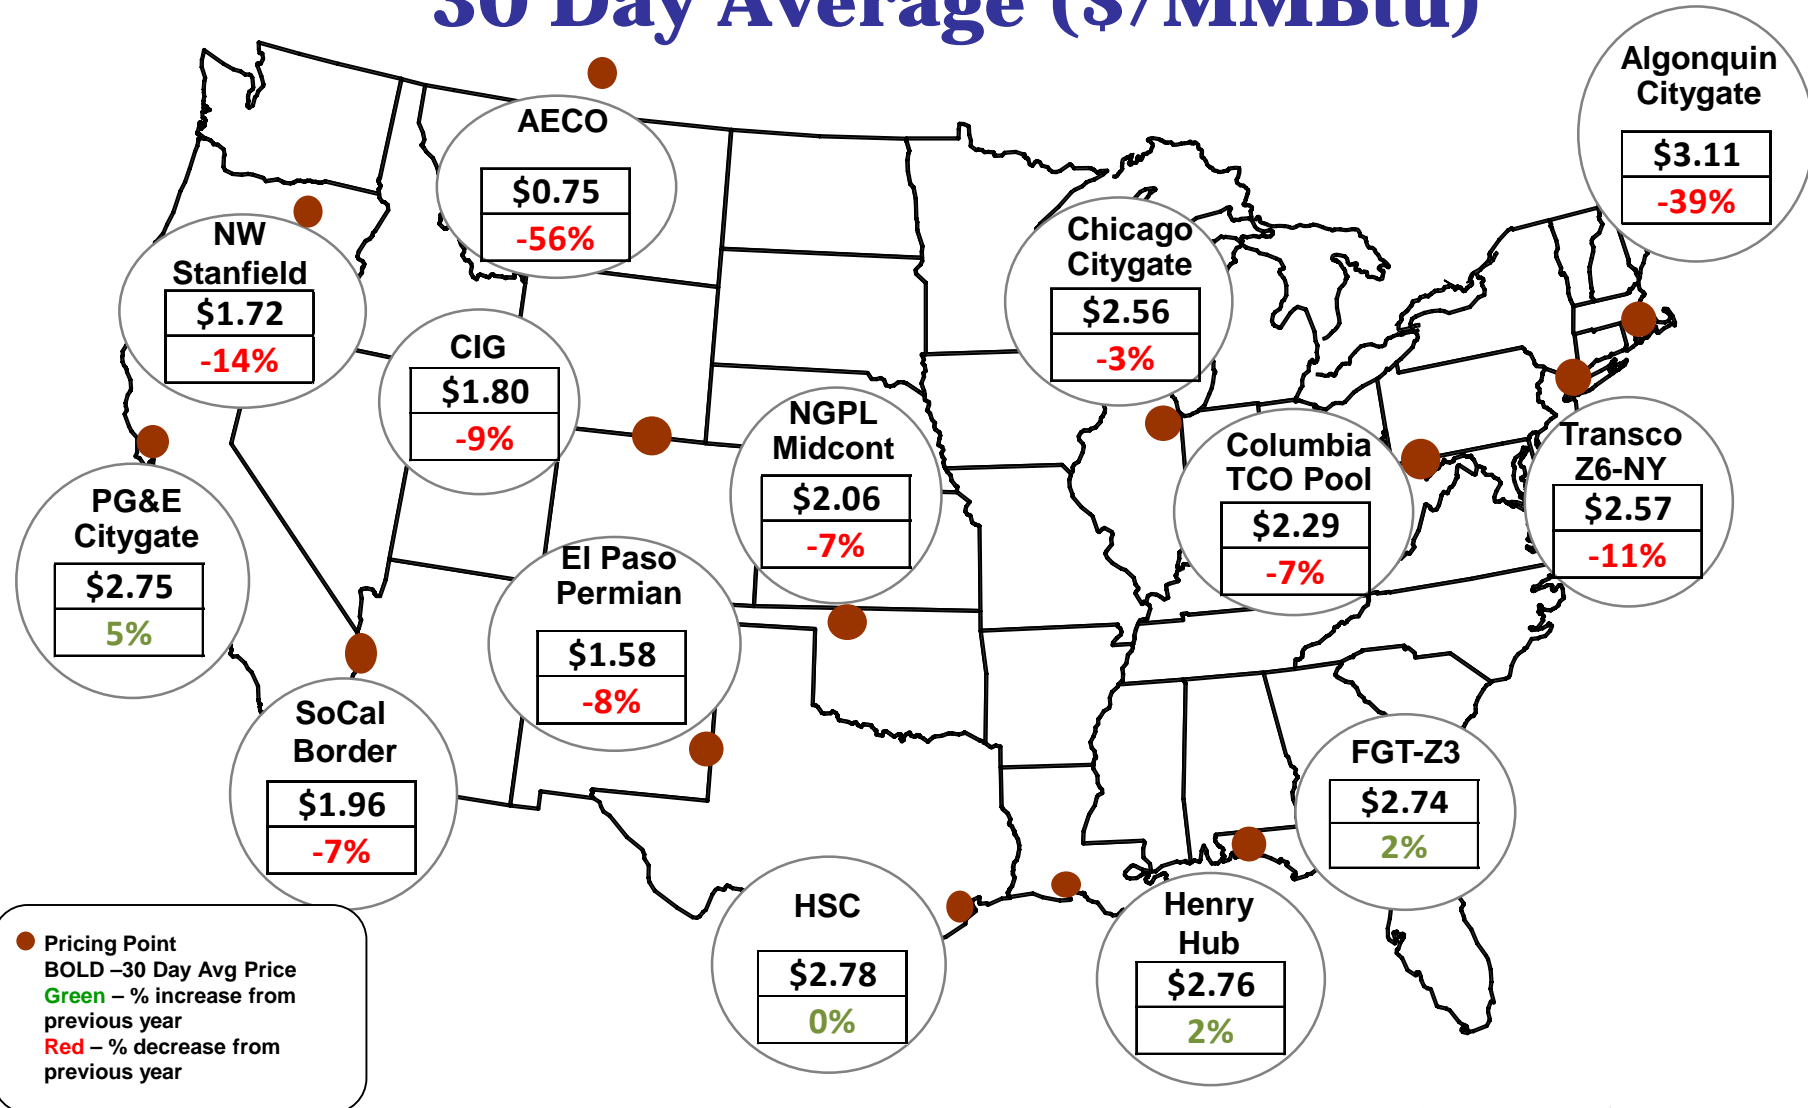

Cumulative HDDs by City 30 Day Intervals

Cumulative CDDs by City

30 Day Intervals

Day Ahead Natural Gas Prices 30 Day Average (\$/MMBtu)

Natural Gas, Coal and Oil Prices (Converted)

Nymex Futures Curves

Brent vs WTI

Nymex Settlement

Natural Gas Liquids (NGLs) Prices