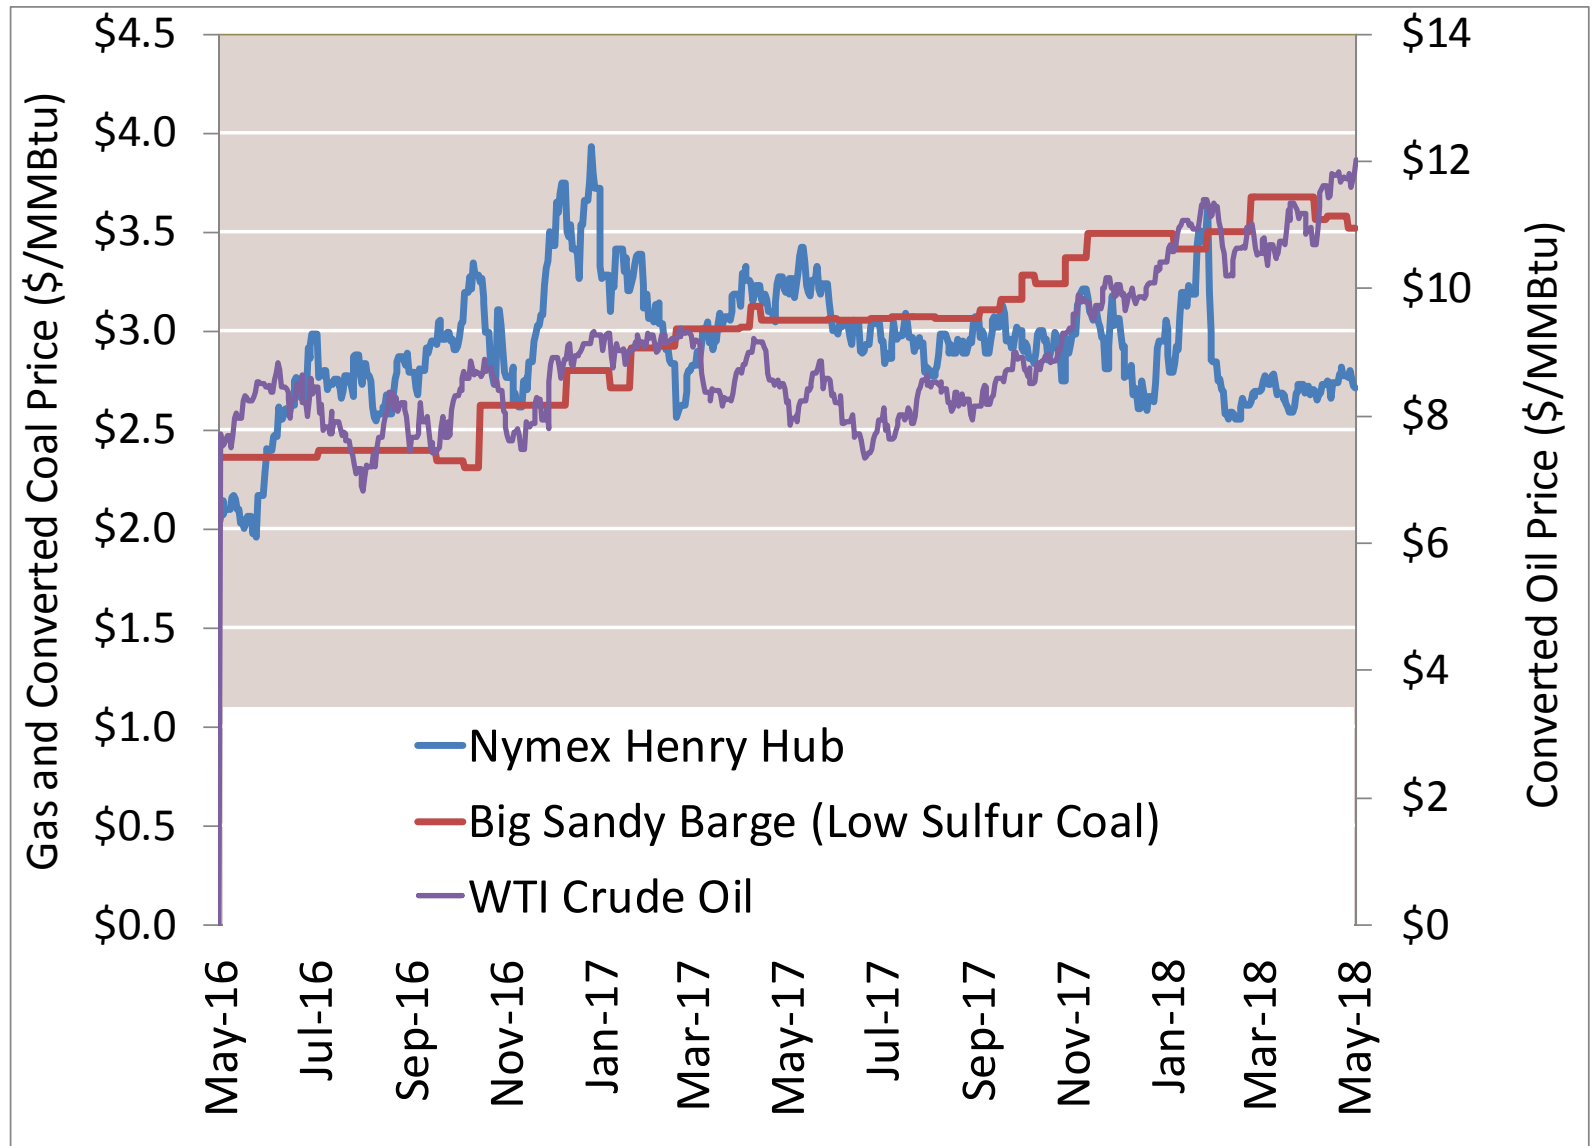

Cumulative HDDs by City 30 Day Intervals

Cumulative CDDs by City

30 Day Intervals

Day Ahead Natural Gas Prices 30 Day Average (\$/MMBtu)

Natural Gas, Coal and Oil Prices (Converted)

Nymex Futures Curves

Brent vs WTI

Nymex Settlement

Natural Gas Liquids (NGLs) Prices