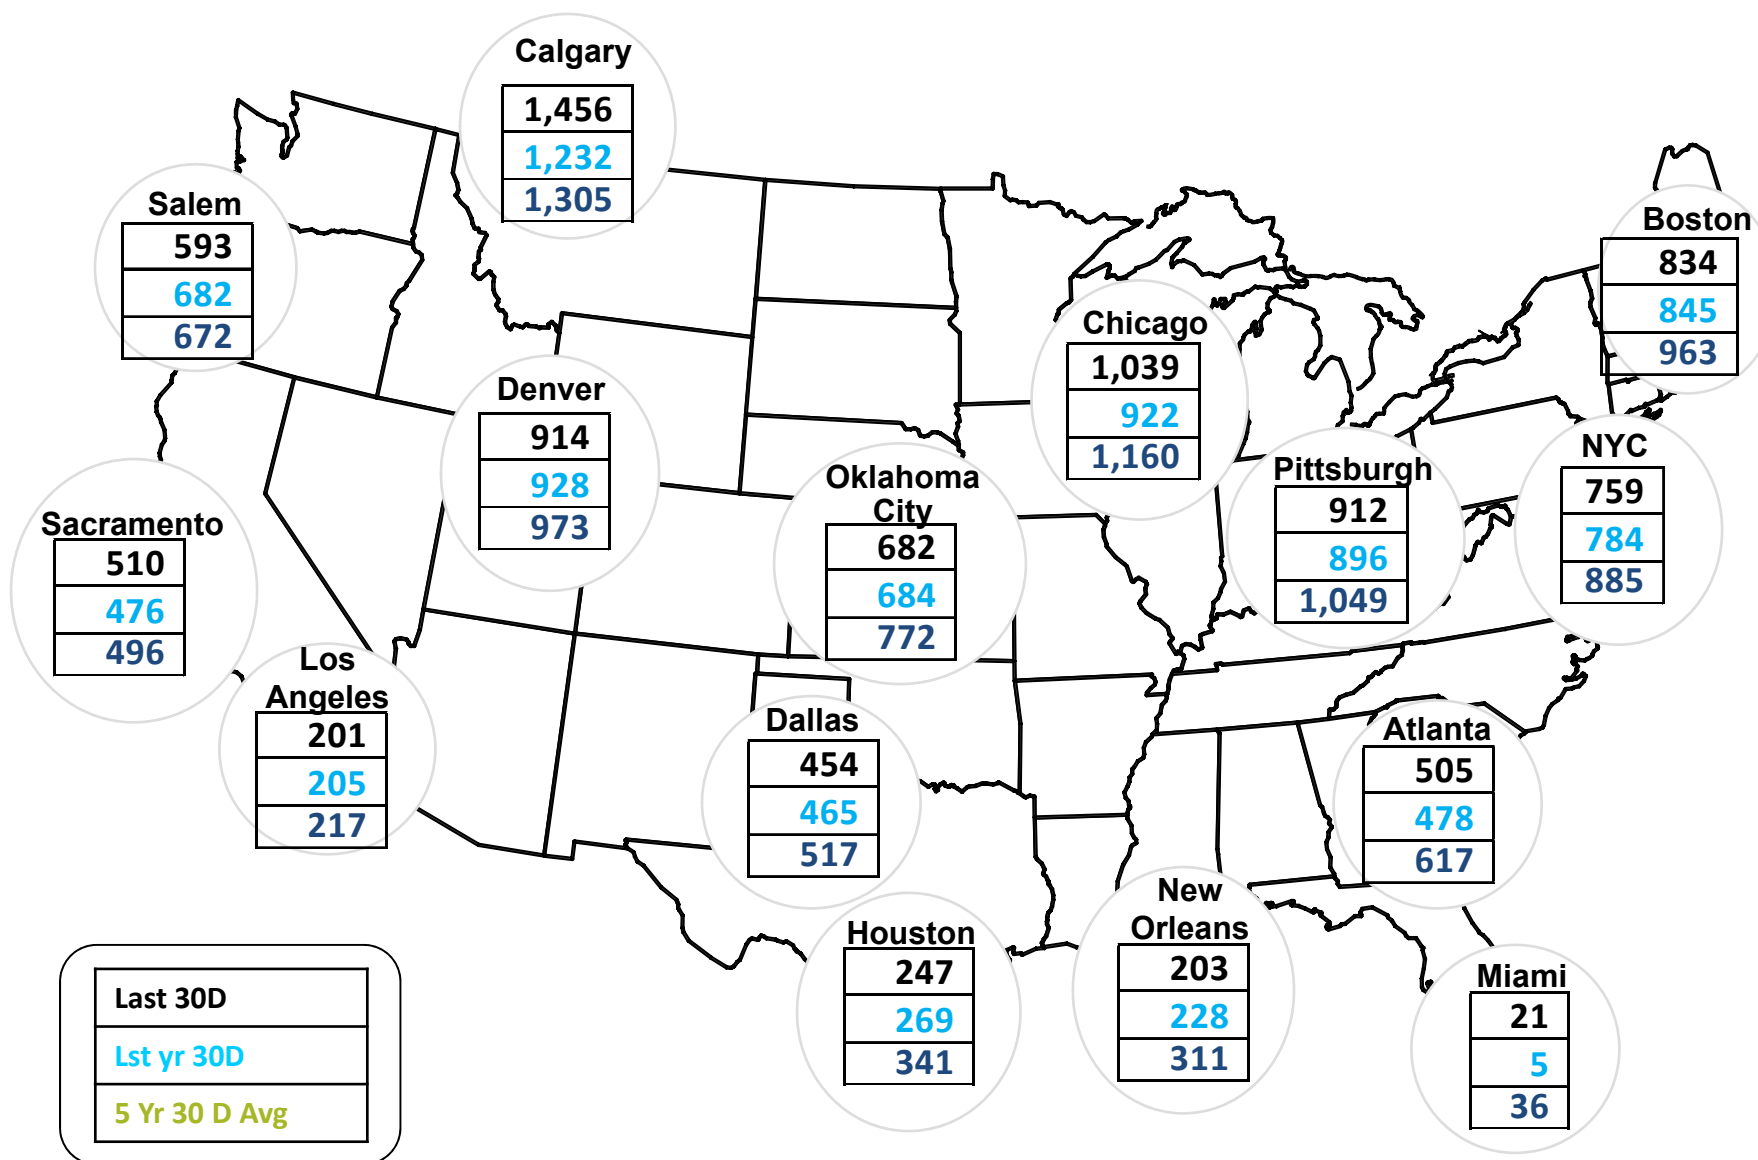

Natural Gas Trading: HDD Weather Map **Cumulative HDDs by City** 30 Day Intervals

Federal Energy Regulatory Commission **Market Assessments**

Source: Bloomberg Weather Data

Updated Jan-2020

Natural Gas Trading: CDD Weather Map **Cumulative CDDs by City** 30 Day Intervals