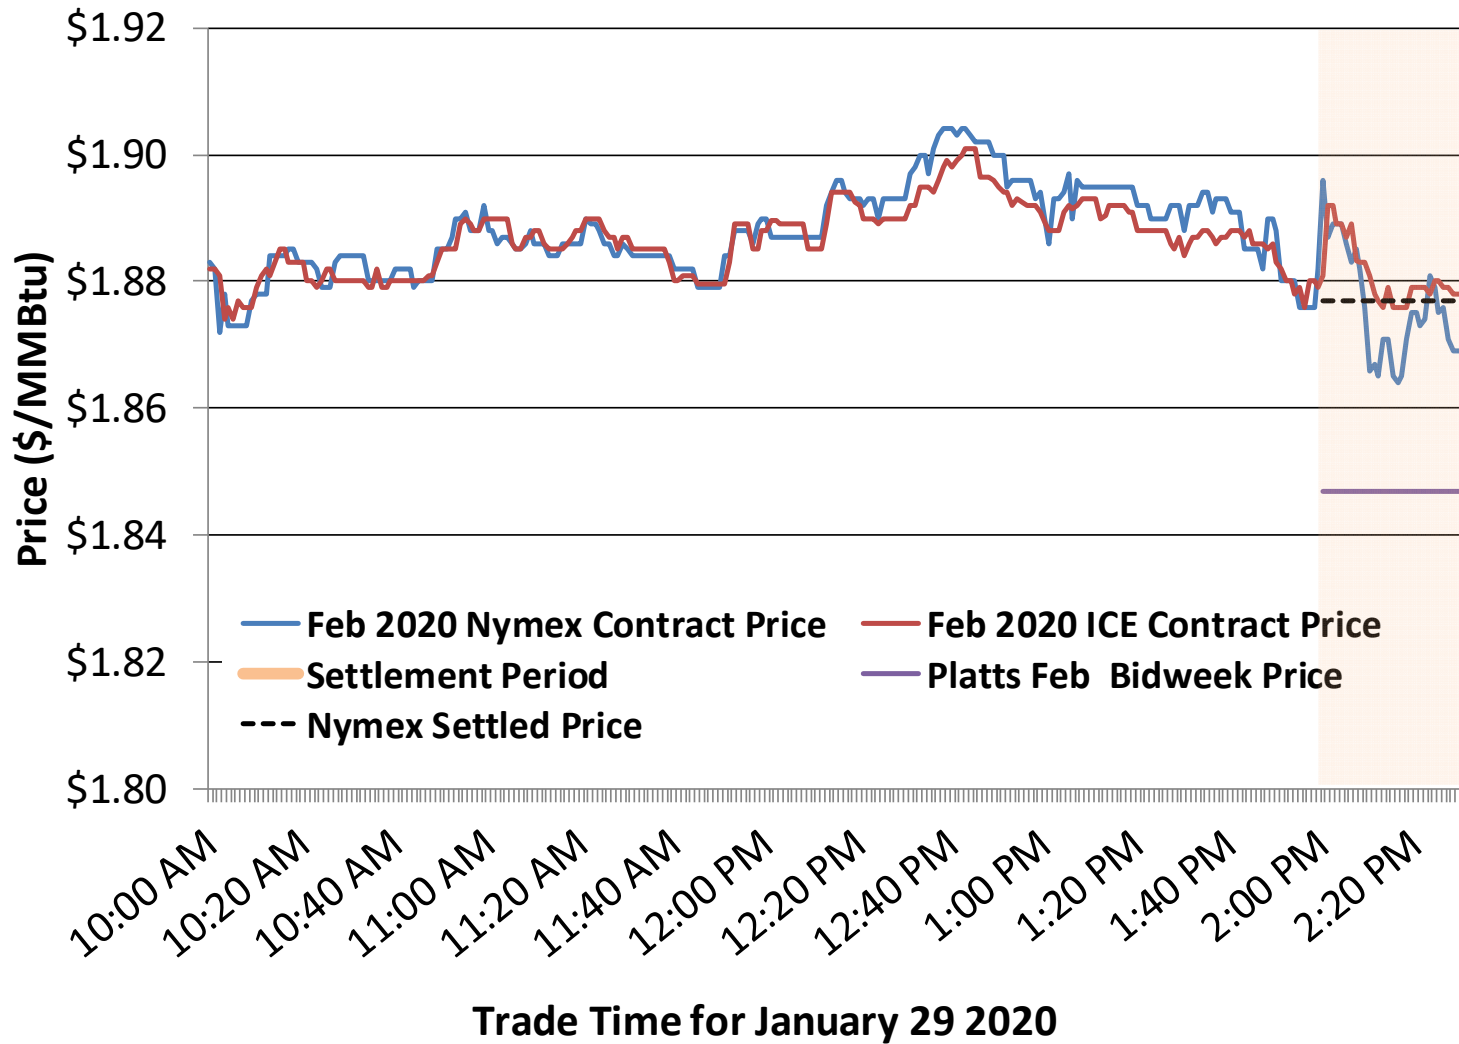

Source: Bloomberg Platts Data

Updated Jan-2020

Fuels Price Graphic

Federal Energy Regulatory Commission **Market Assessments**

Natural Gas Trading: Nymex Futures Curves

Nymex Futures Curves

Federal Energy Regulatory Commission **Market Assessments**

Brent vs WTI

Federal Energy Regulatory Commission **Market Assessments**

Natural Gas Trading: Nymex Futures Curve Settlement

Nymex Settlement

Federal Energy Regulatory Commission **Market Assessments**

Natural Gas Liquids (NGLs) Prices