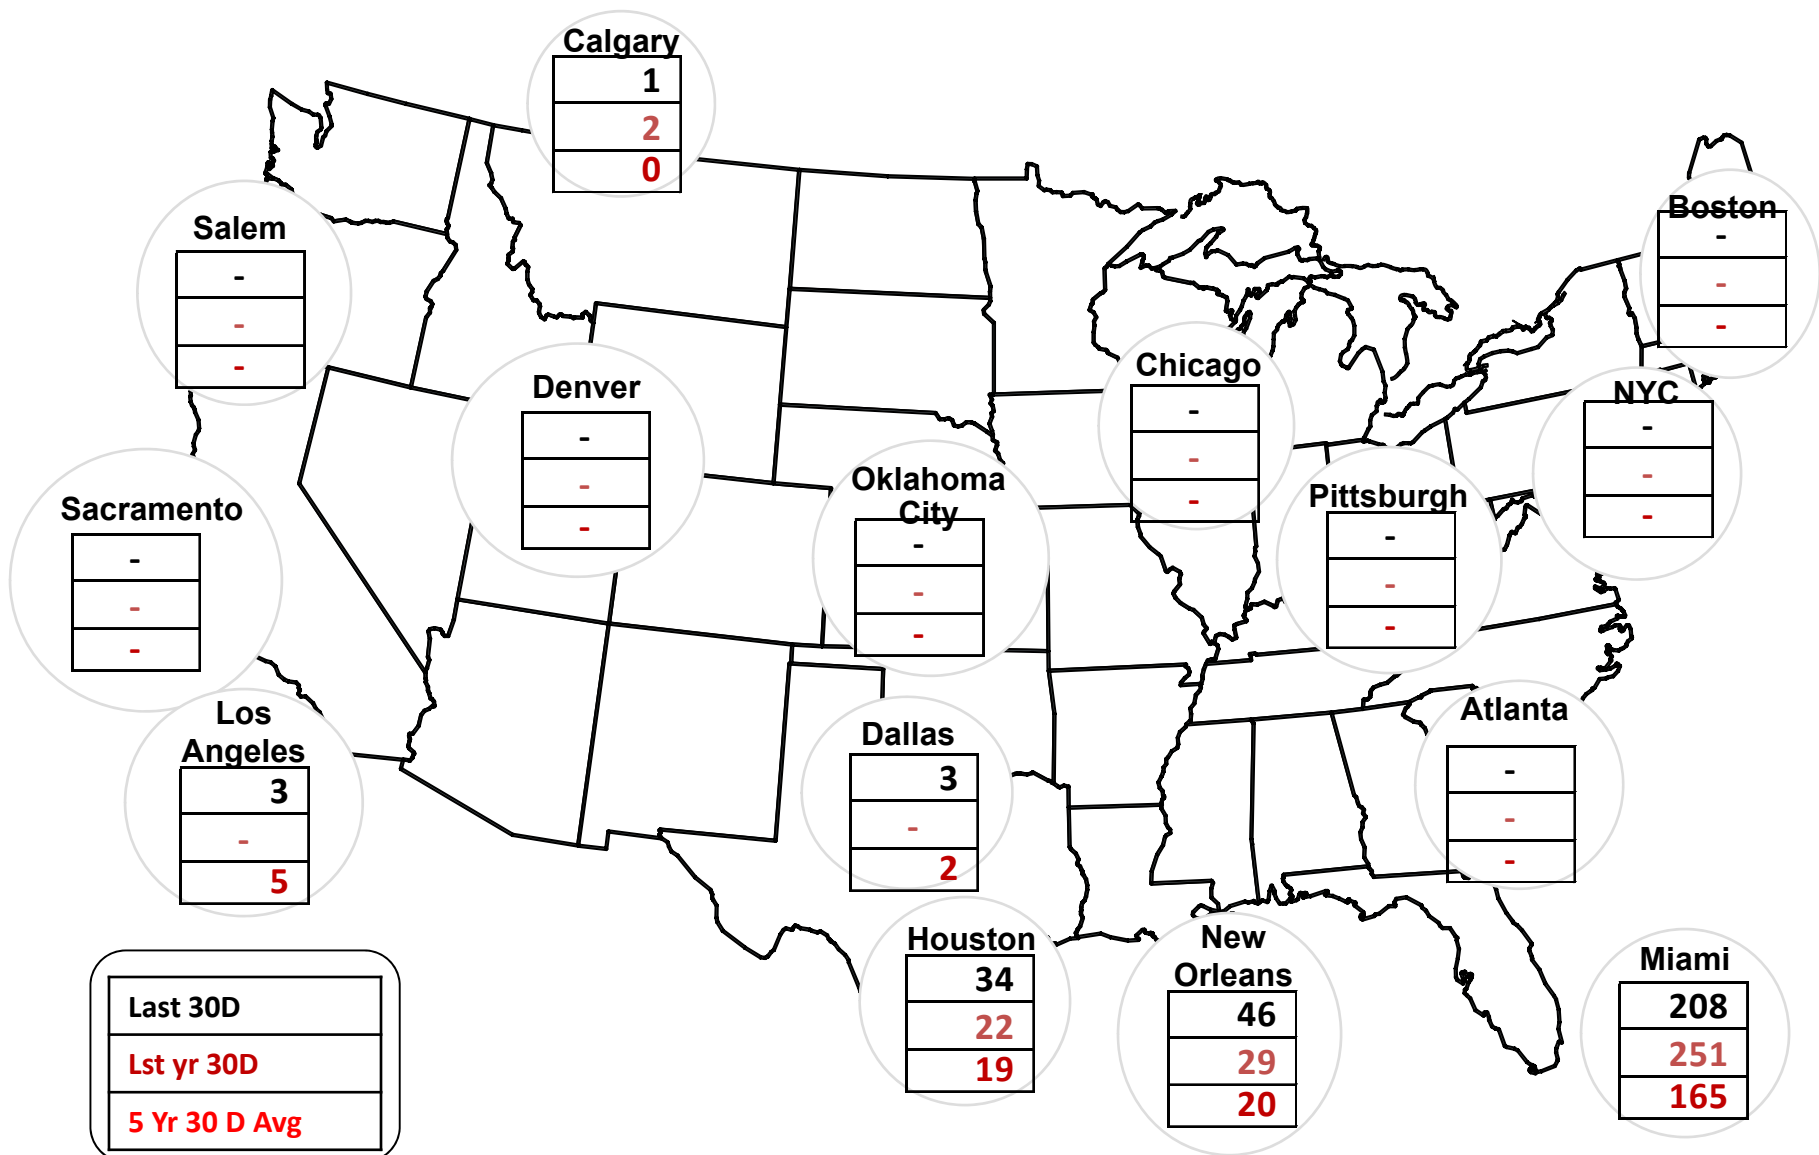

Natural Gas Trading: CDD Weather Map **Cumulative CDDs by City** 30 Day Intervals

Federal Energy Regulatory Commission **Market Assessments**

Source: Bloomberg Weather Data

Updated Jan-2020