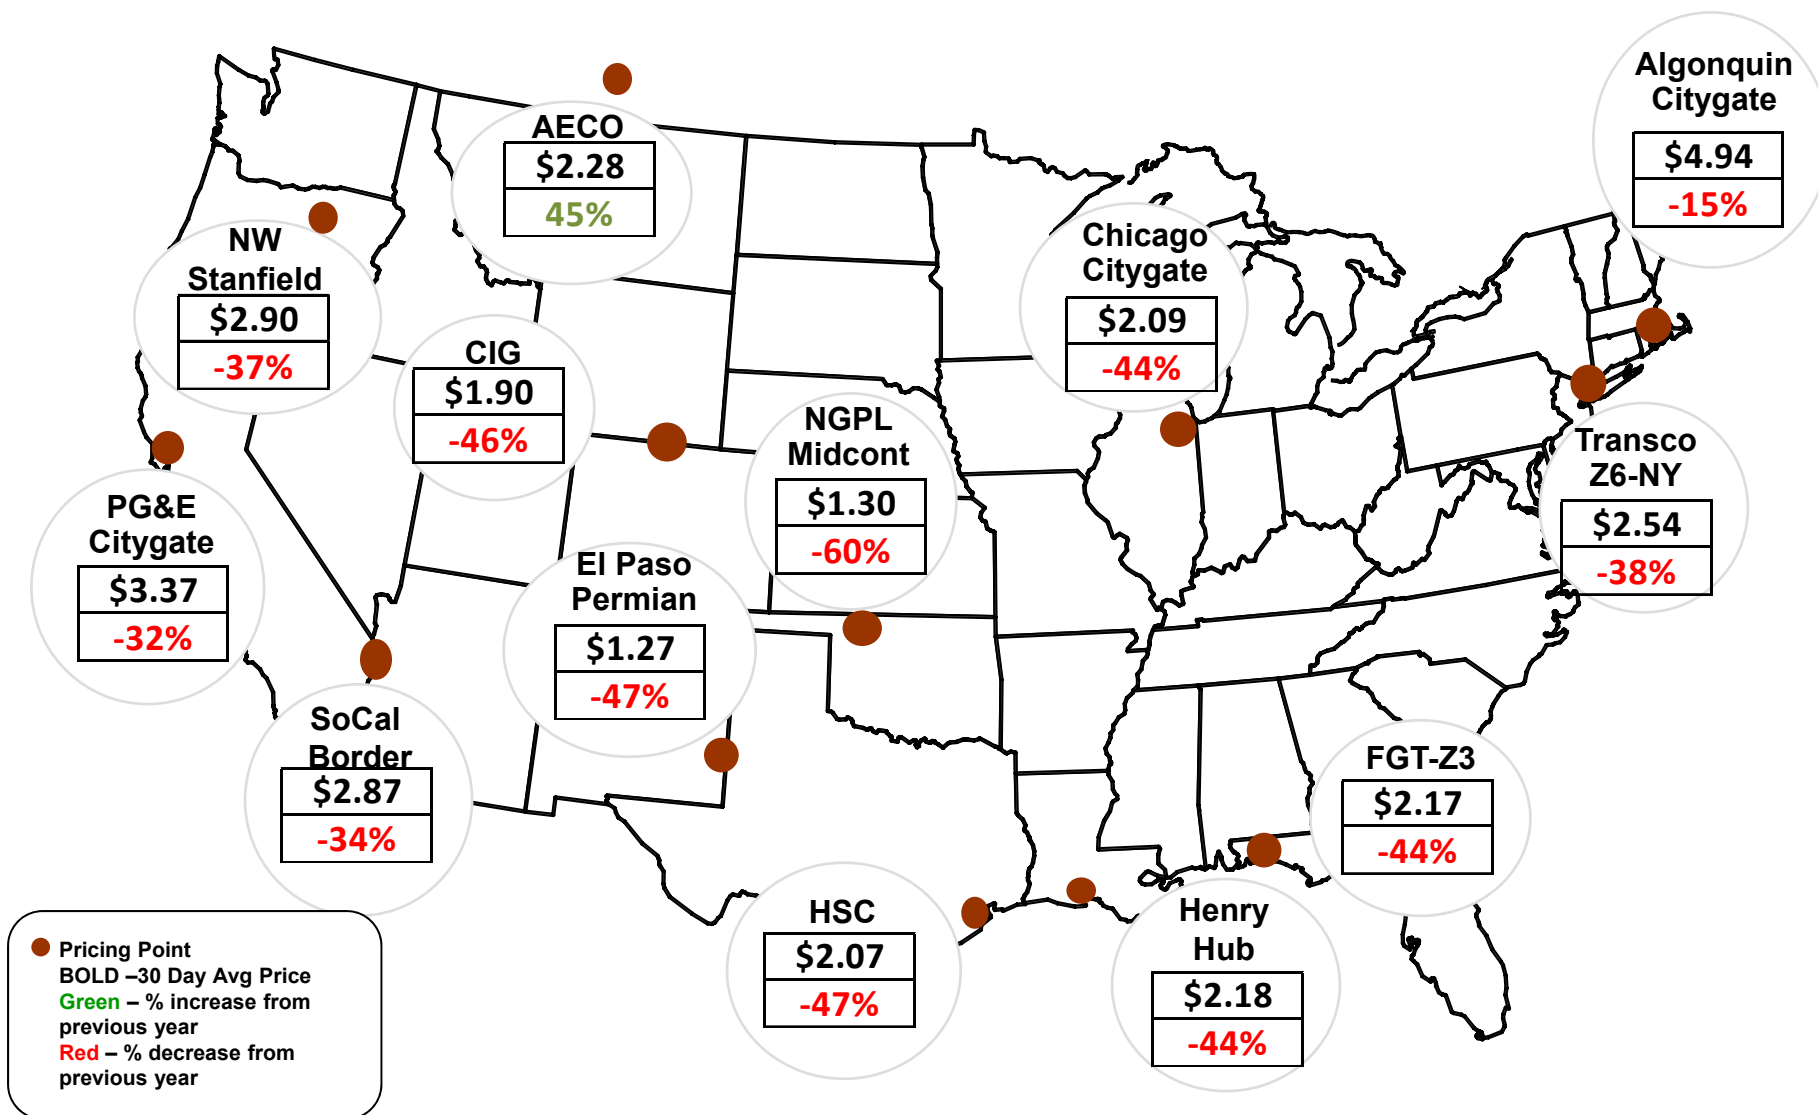

Natural Gas Trading: Price Map **Day Ahead Natural Gas Prices** **30 Day Average ($/MMBtu)**

Federal Energy Regulatory Commission **Market Assessments**

Source: Bloomberg Platts Data

Updated Jan-2020