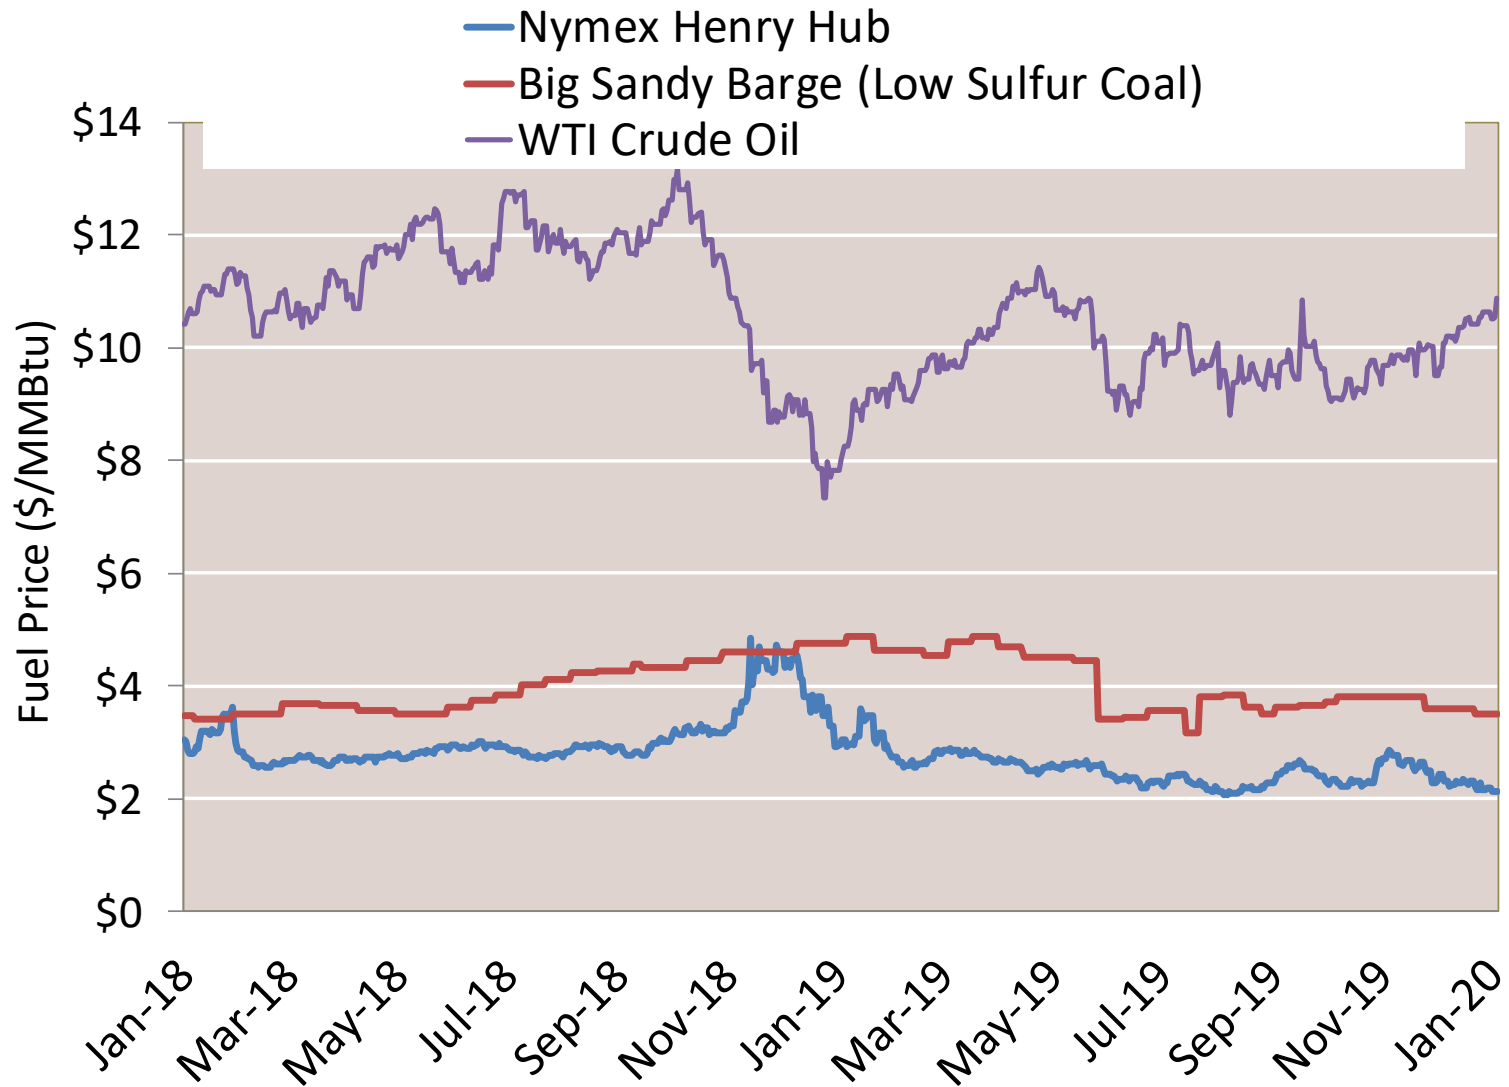

Fuels Price Graphic

Federal Energy Regulatory Commission **Market Assessments**