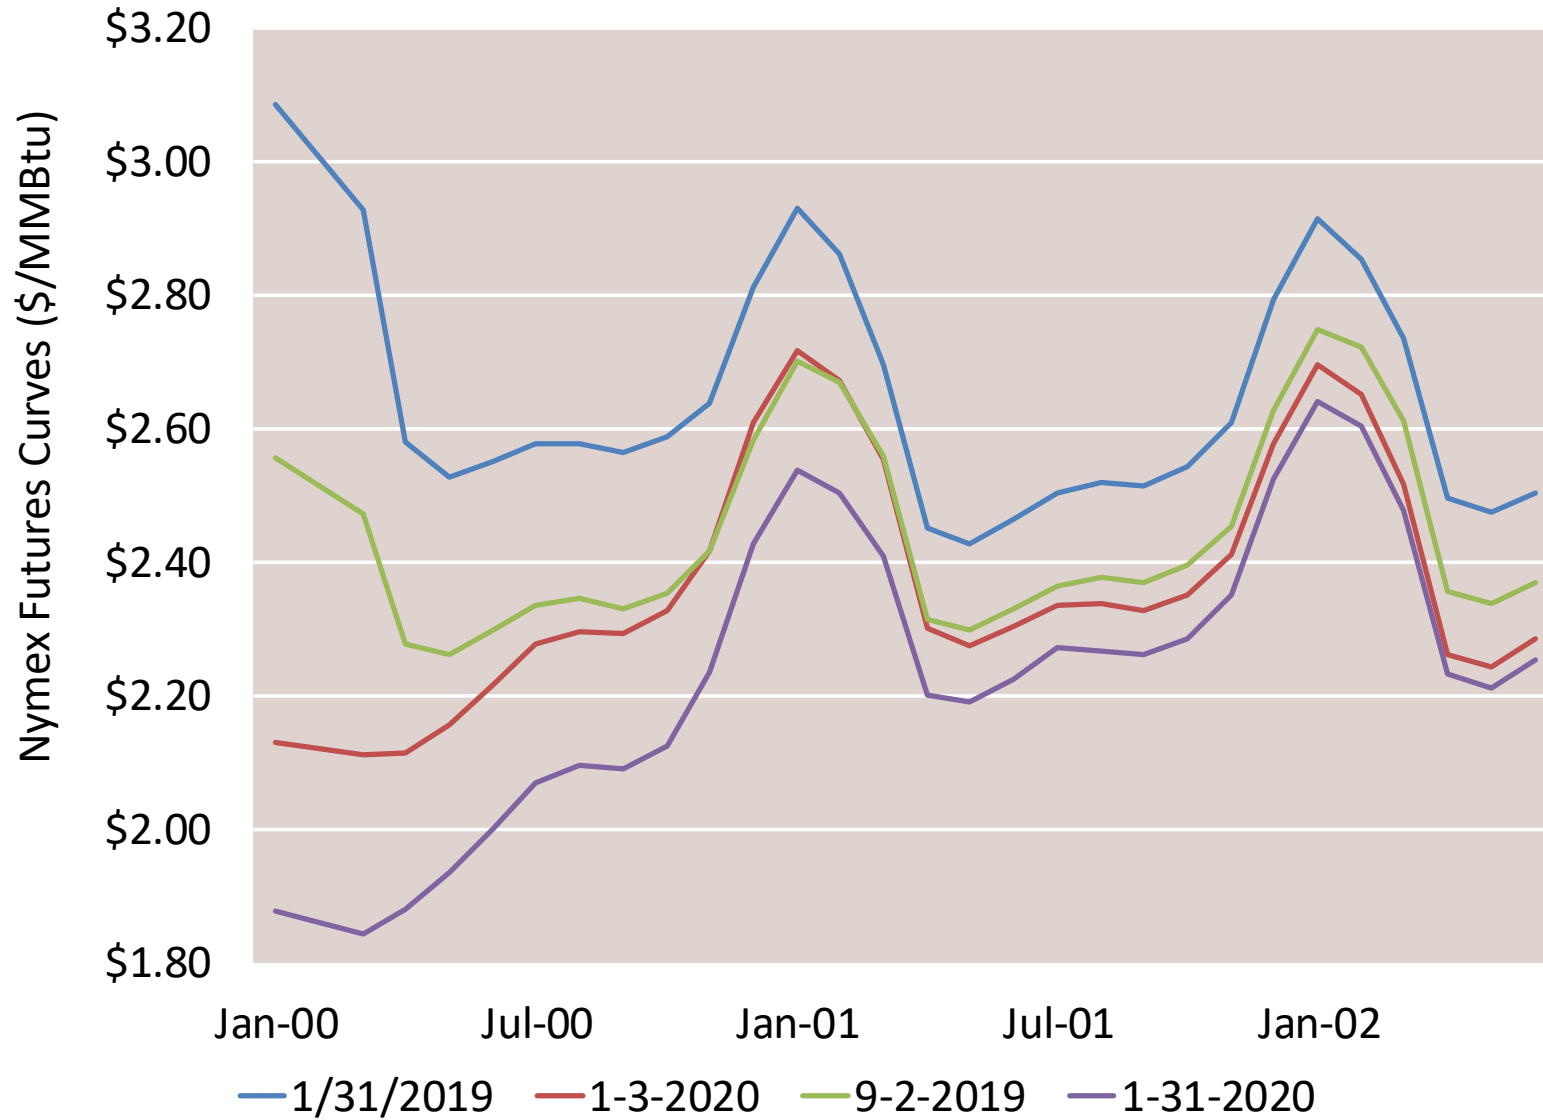

Source: Bloomberg Platts Data

Updated Jan-2020

Fuels Price Graphic

Federal Energy Regulatory Commission **Market Assessments**

Natural Gas Trading: Nymex Futures Curves

Nymex Futures Curves

Federal Energy Regulatory Commission **Market Assessments**