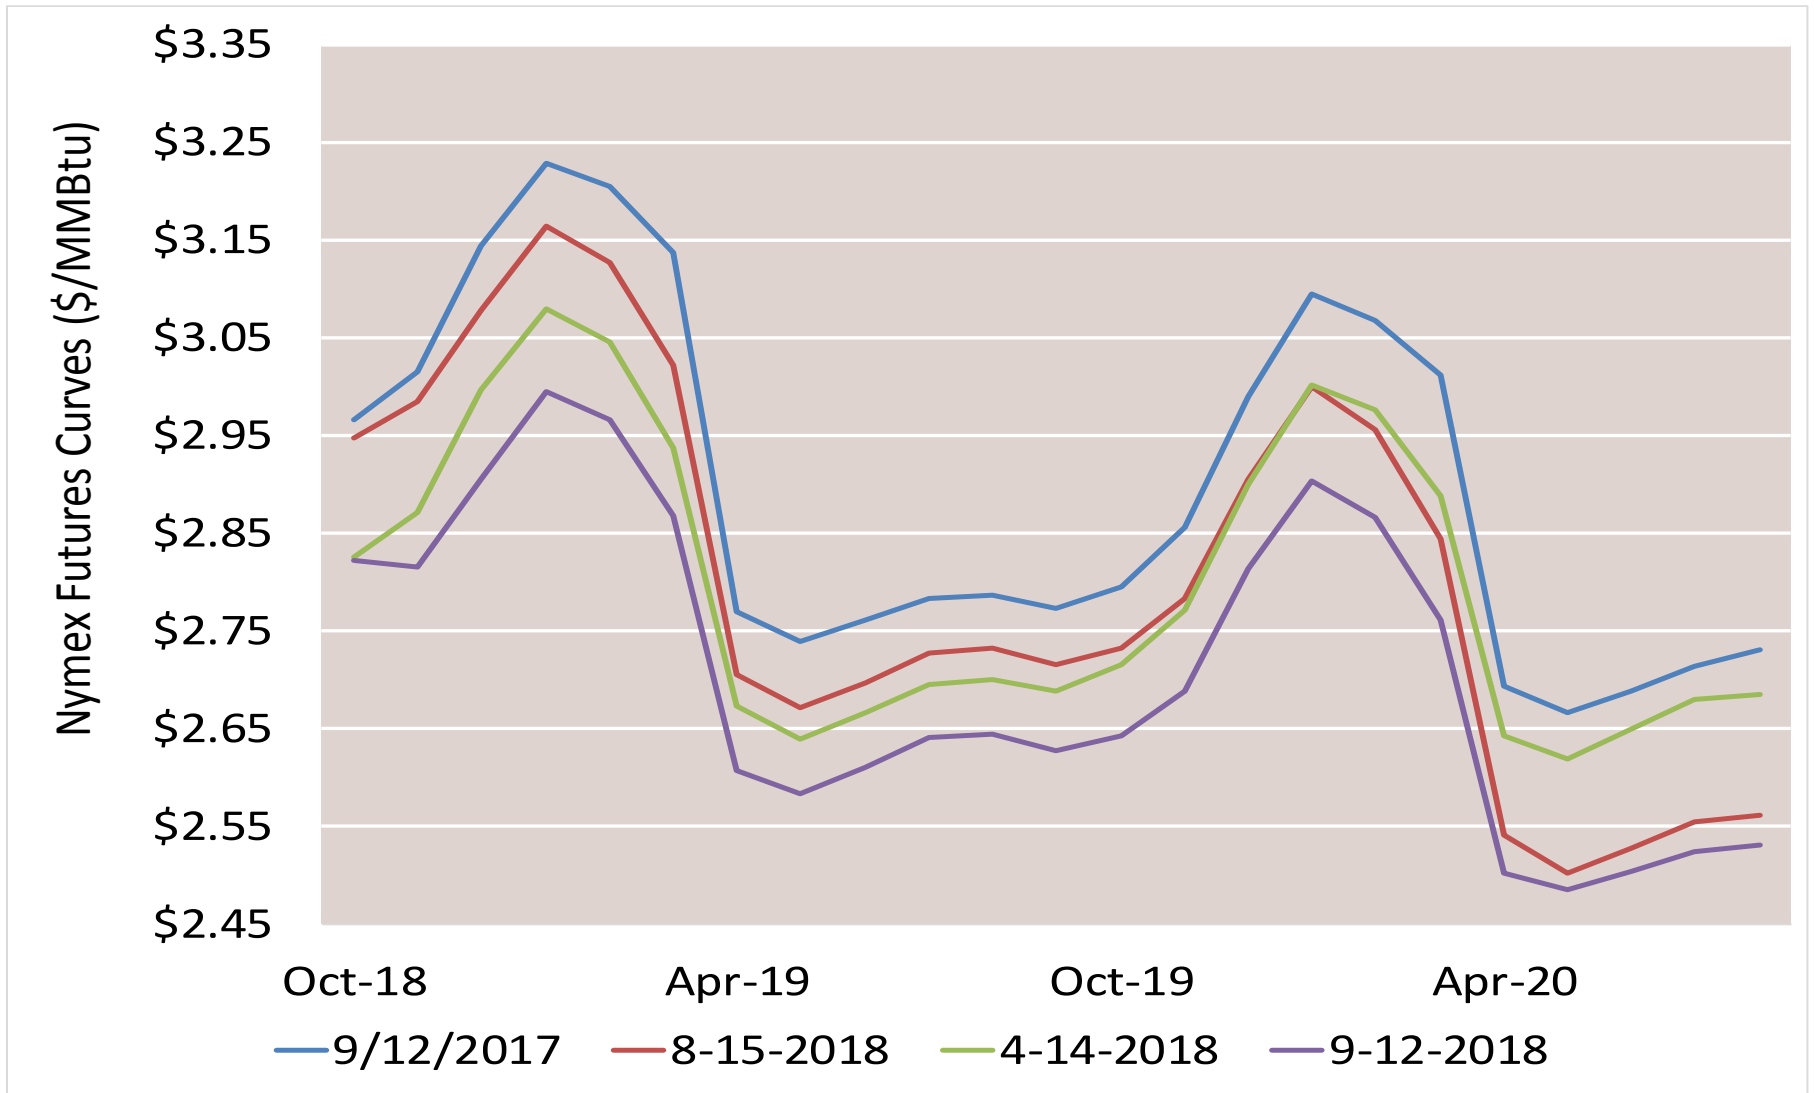

Cumulative HDDs by City

30 Day Intervals

Cumulative CDDs by City

30 Day Intervals

Day Ahead Natural Gas Prices 30 Day Average (\$/MMBtu)

Natural Gas, Coal and Oil Prices (Converted)

Nymex Futures Curves

Brent vs WTI

— WTI Oil Price

— Brent Crude Oil Price

Nymex Settlement

Trade Time for Aug 29 2018

Natural Gas Liquids (NGLs) Prices