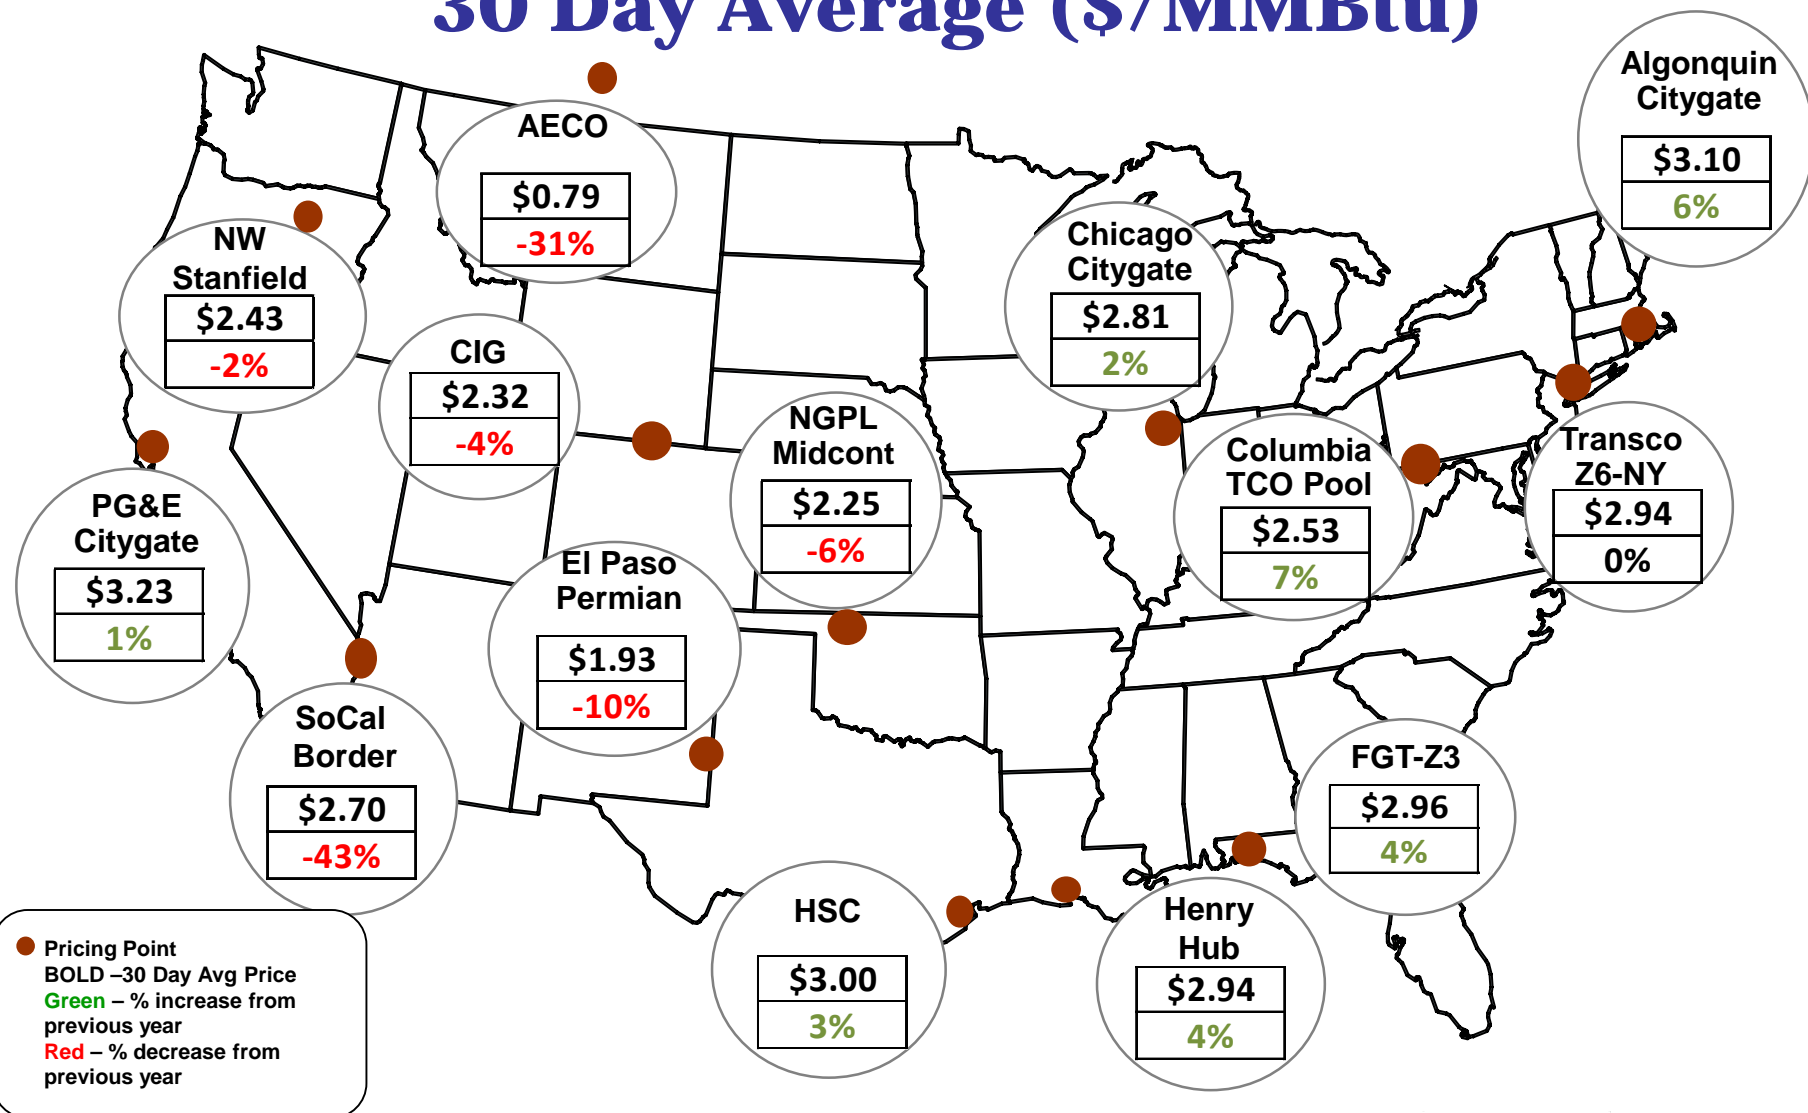

Cumulative HDDs by City

30 Day Intervals

Cumulative CDDs by City

30 Day Intervals

Day Ahead Natural Gas Prices 30 Day Average (\$/MMBtu)

Natural Gas, Coal and Oil Prices (Converted)

Nymex Futures Curves

Brent vs WTI

— WTI Oil Price

— Brent Crude Oil Price

Nymex Settlement

Trade Time for Aug 29 2018

Natural Gas Liquids (NGLs) Prices