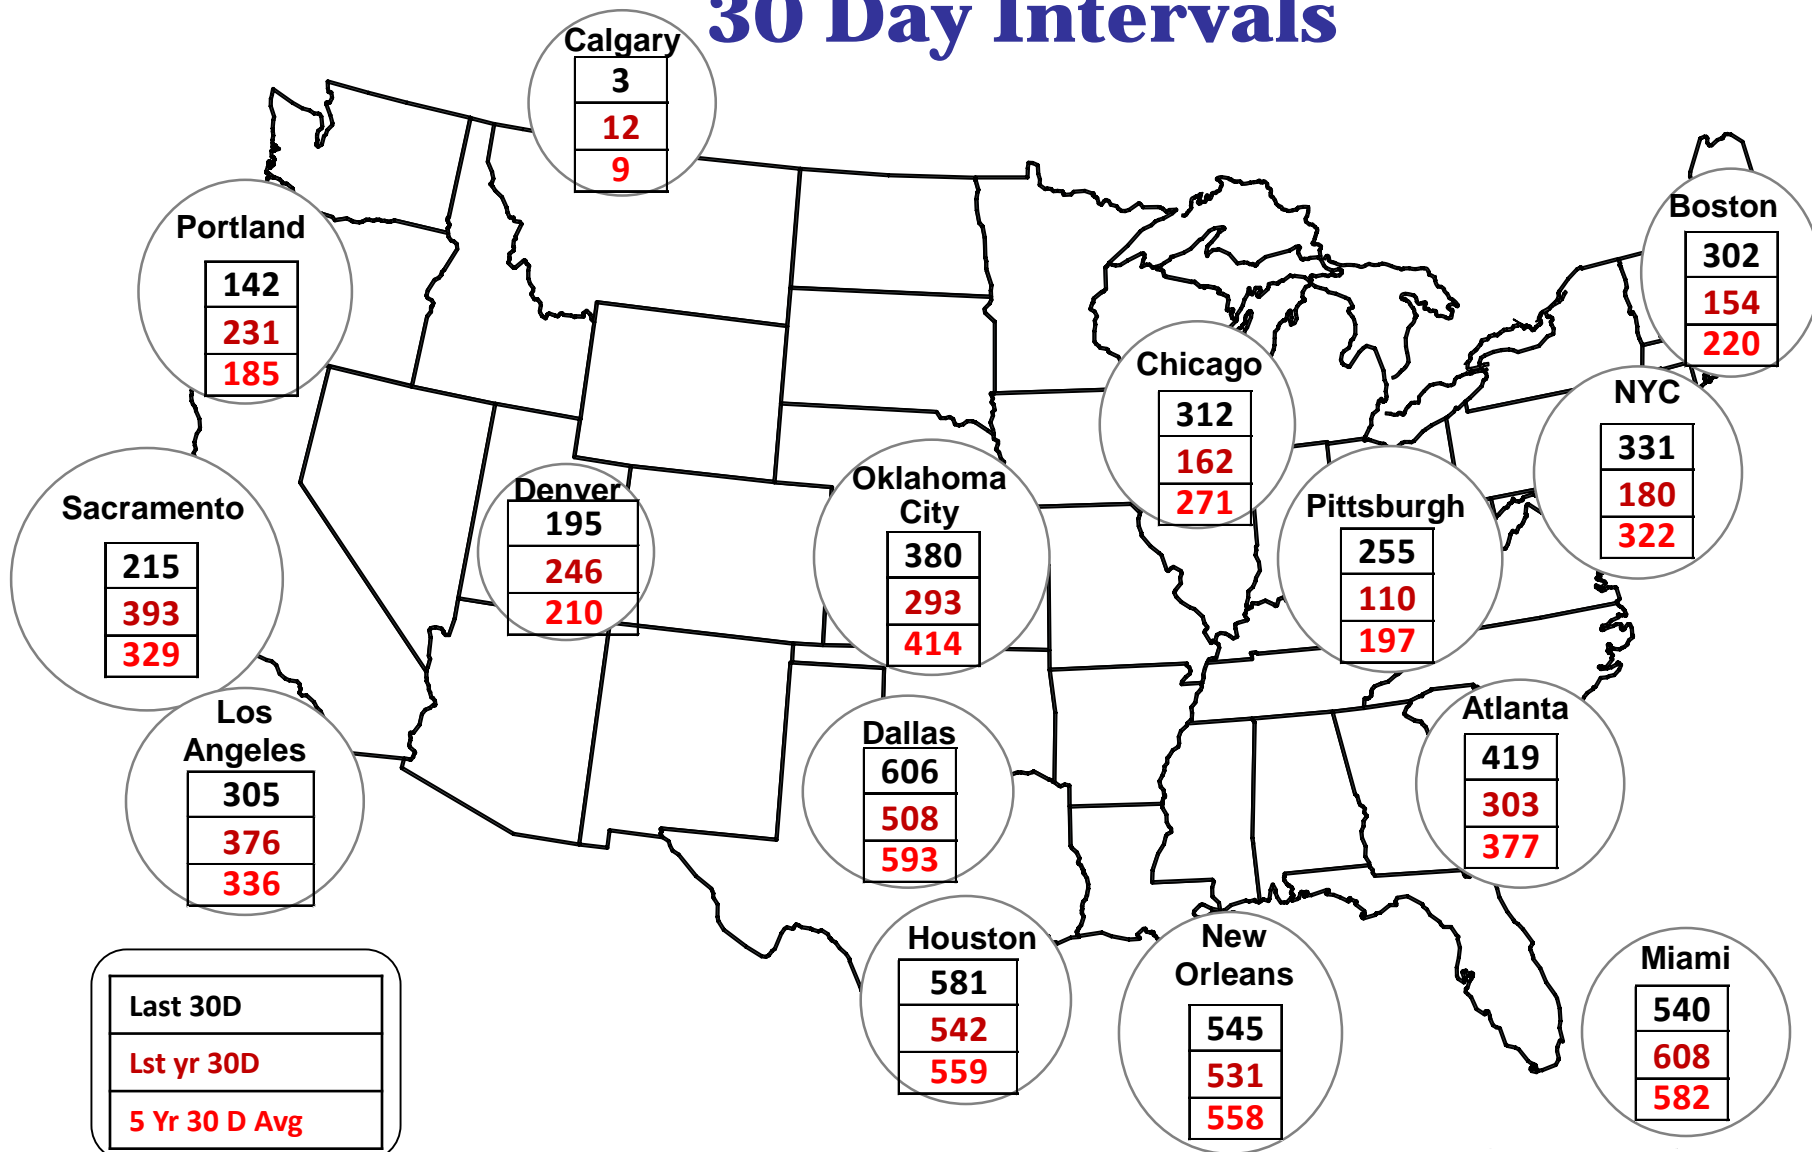

Cumulative HDDs by City

30 Day Intervals

Cumulative CDDs by City

30 Day Intervals

Day Ahead Natural Gas Prices 30 Day Average (\$/MMBtu)

Natural Gas, Coal and Oil Prices (Converted)

Nymex Futures Curves

Brent vs WTI

— WTI Oil Price

— Brent Crude Oil Price

Nymex Settlement

Trade Time for Aug 29 2018

Natural Gas Liquids (NGLs) Prices