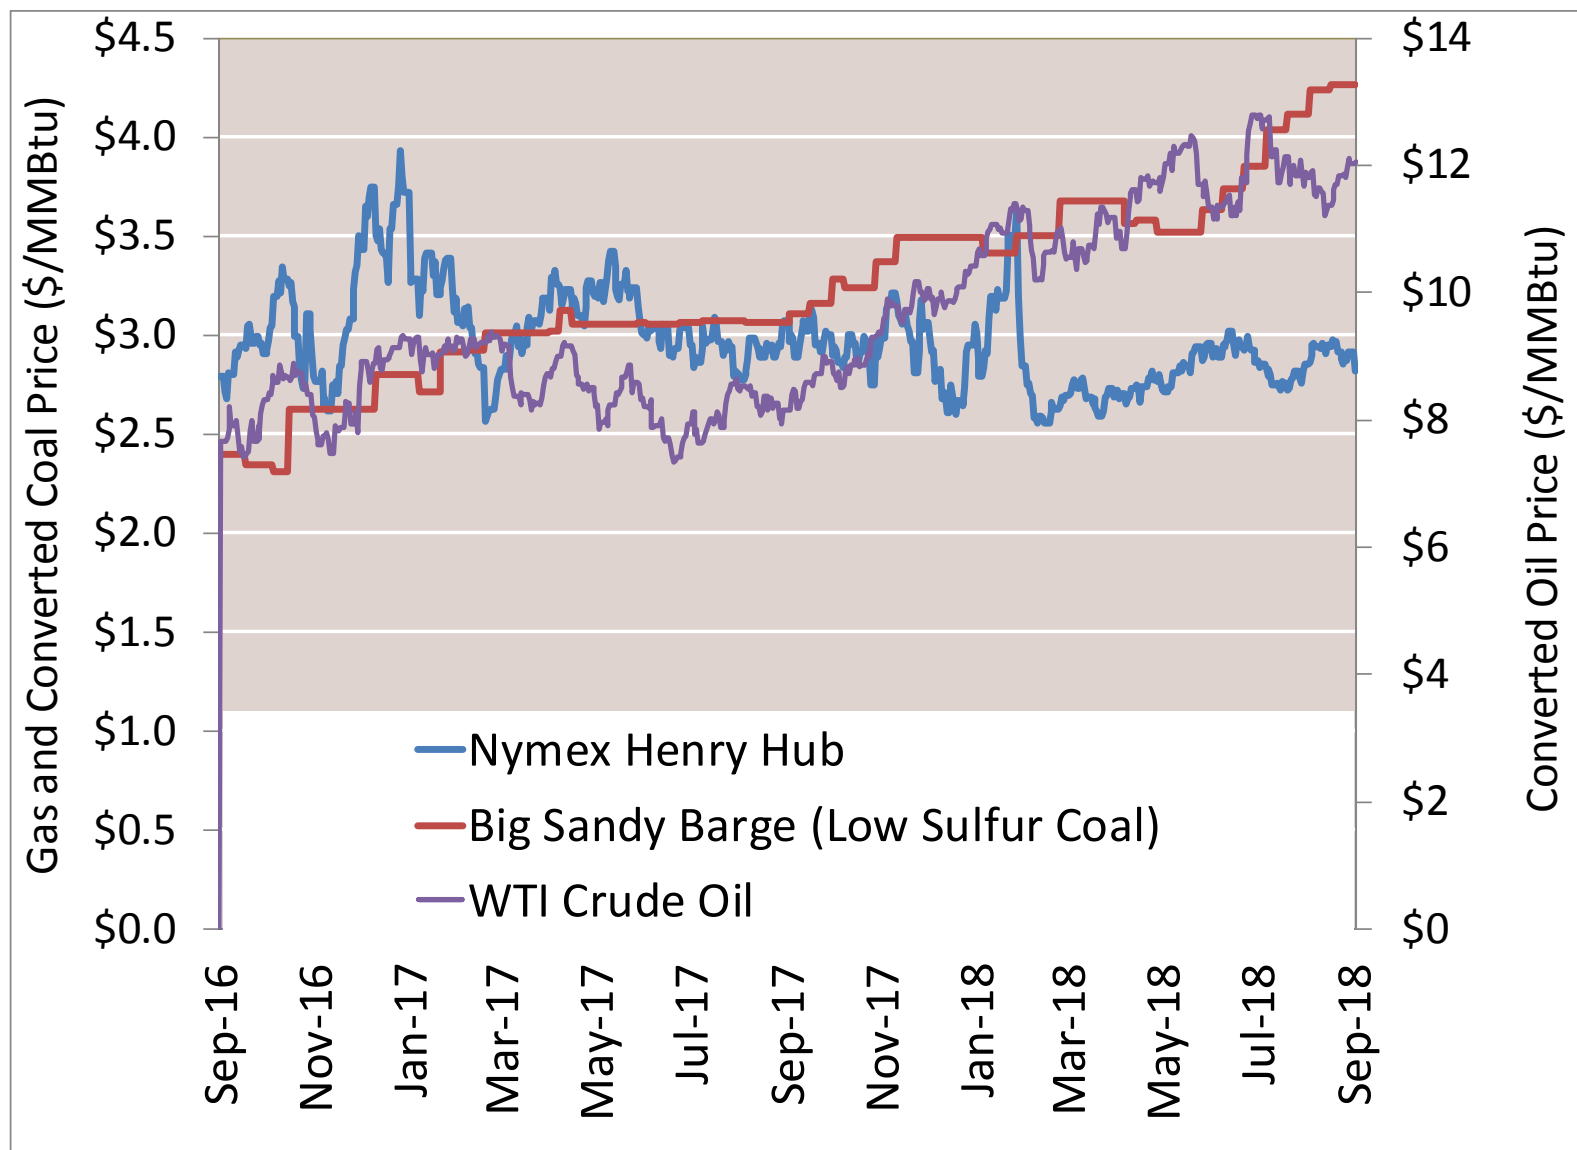

Cumulative HDDs by City

30 Day Intervals

Cumulative CDDs by City

30 Day Intervals

Day Ahead Natural Gas Prices 30 Day Average (\$/MMBtu)

Natural Gas, Coal and Oil Prices (Converted)

Nymex Futures Curves

Brent vs WTI

— WTI Oil Price

— Brent Crude Oil Price

Nymex Settlement

Trade Time for Aug 29 2018

Natural Gas Liquids (NGLs) Prices