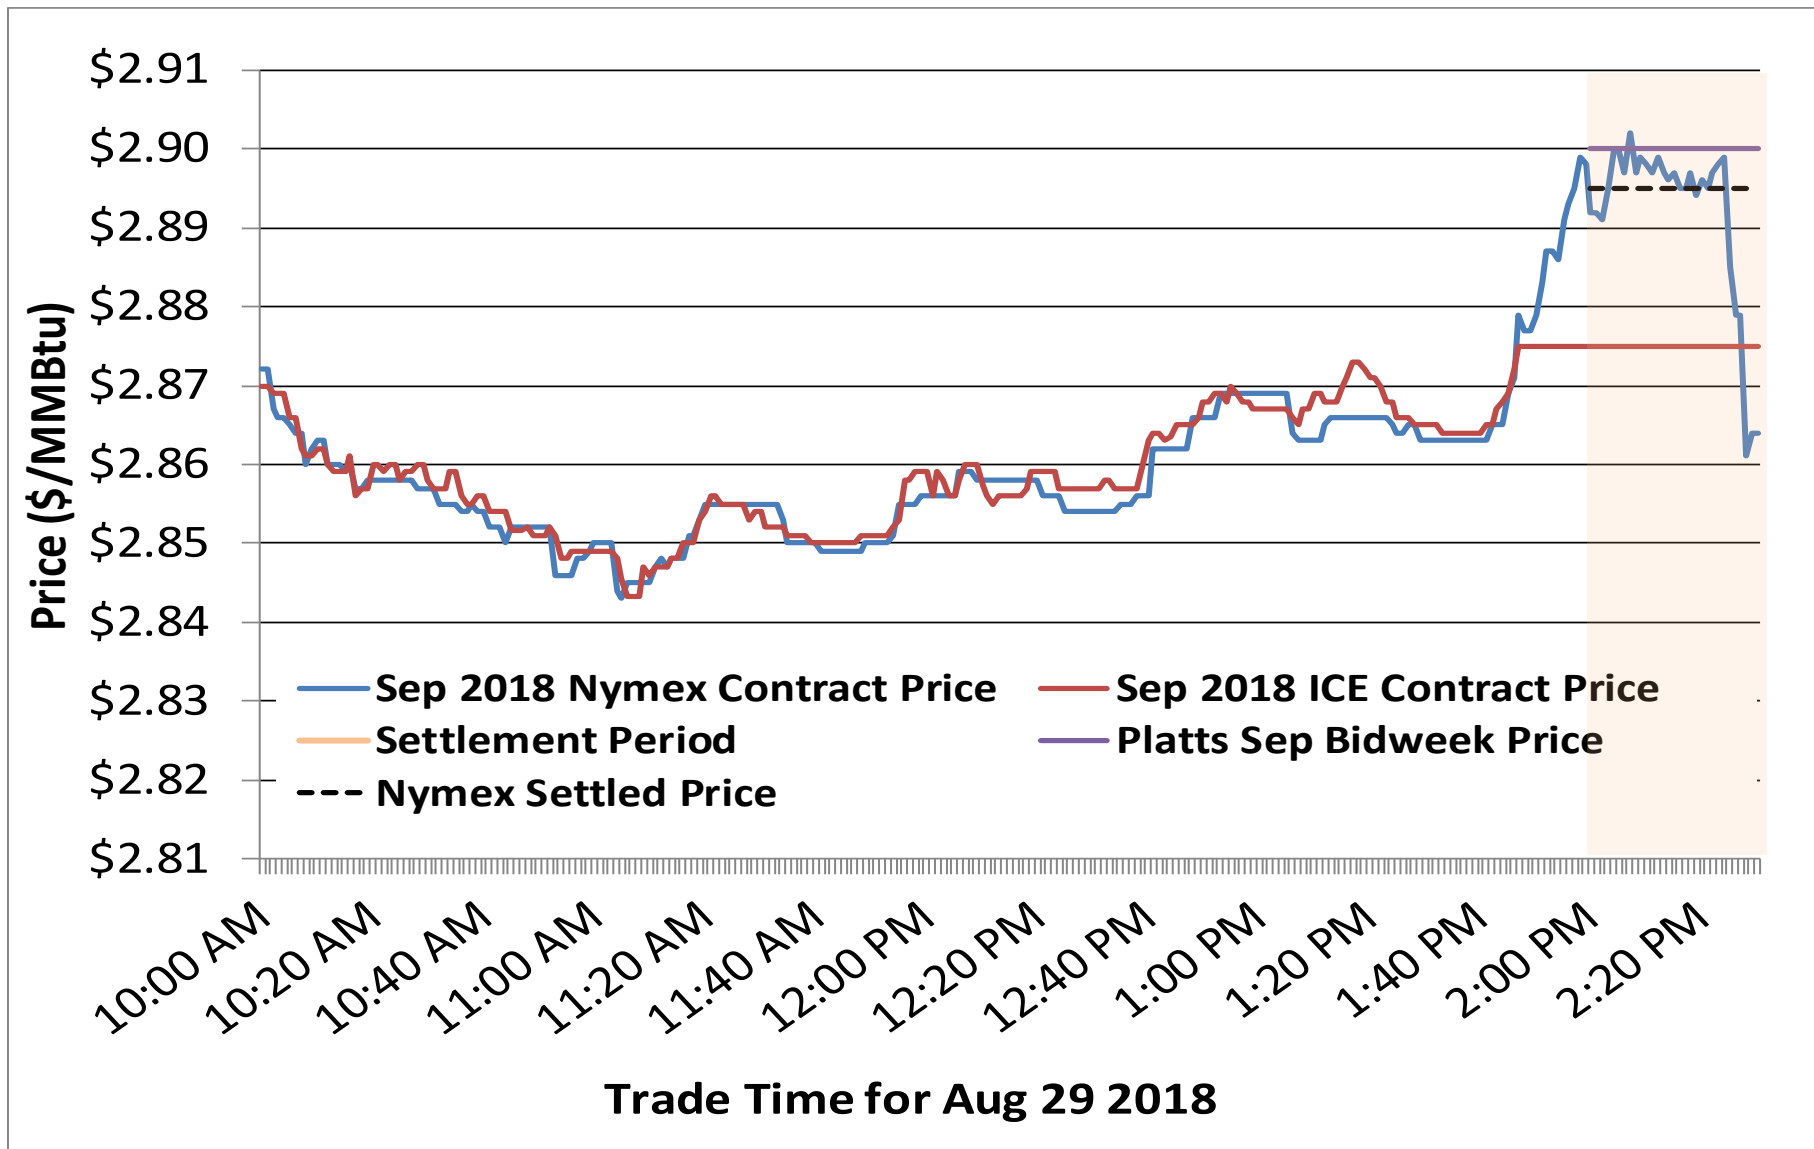

Cumulative HDDs by City

30 Day Intervals

Cumulative CDDs by City

30 Day Intervals

Day Ahead Natural Gas Prices 30 Day Average (\$/MMBtu)

Natural Gas, Coal and Oil Prices (Converted)

Nymex Futures Curves

Brent vs WTI

— WTI Oil Price

— Brent Crude Oil Price

Nymex Settlement

Trade Time for Aug 29 2018

Natural Gas Liquids (NGLs) Prices