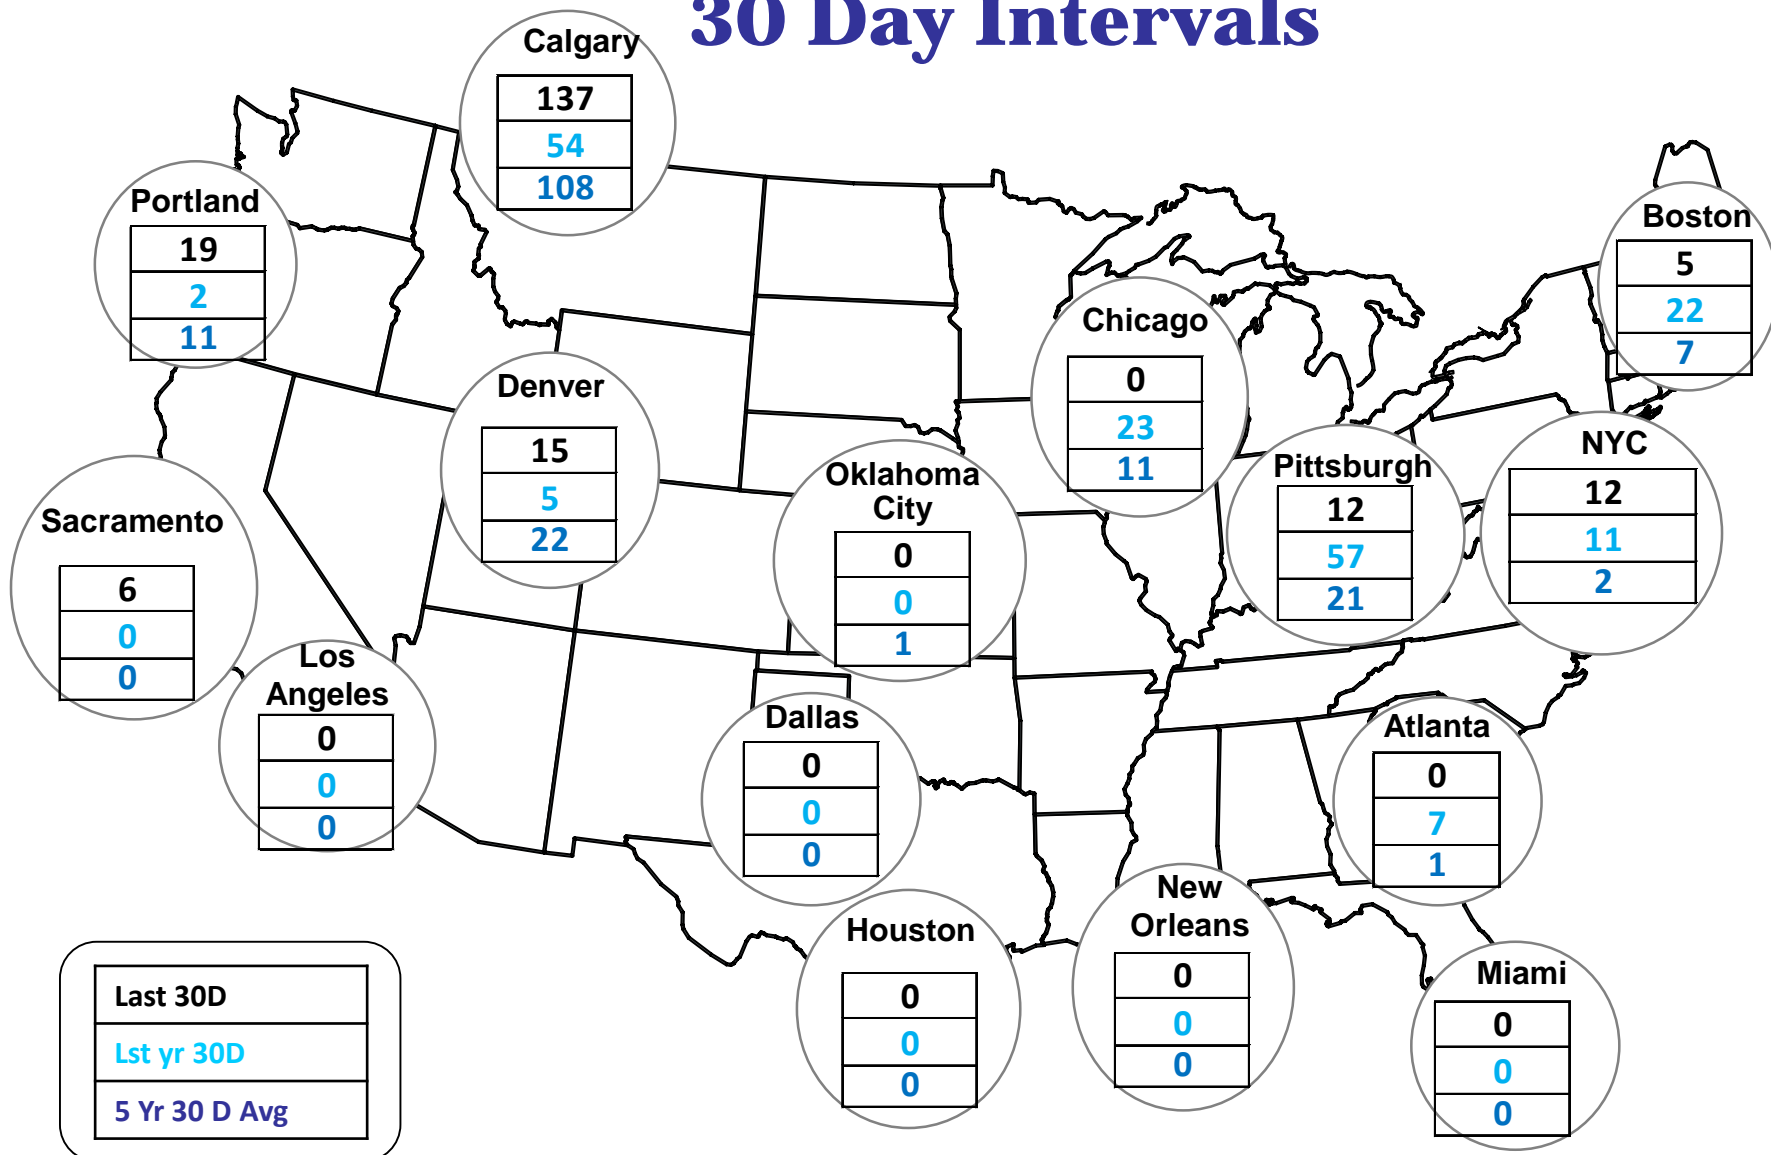

Cumulative HDDs by City

30 Day Intervals

Cumulative CDDs by City

30 Day Intervals

Day Ahead Natural Gas Prices 30 Day Average (\$/MMBtu)

Natural Gas, Coal and Oil Prices (Converted)

Nymex Futures Curves

Brent vs WTI

— WTI Oil Price

— Brent Crude Oil Price

Nymex Settlement

Trade Time for Aug 29 2018

Natural Gas Liquids (NGLs) Prices