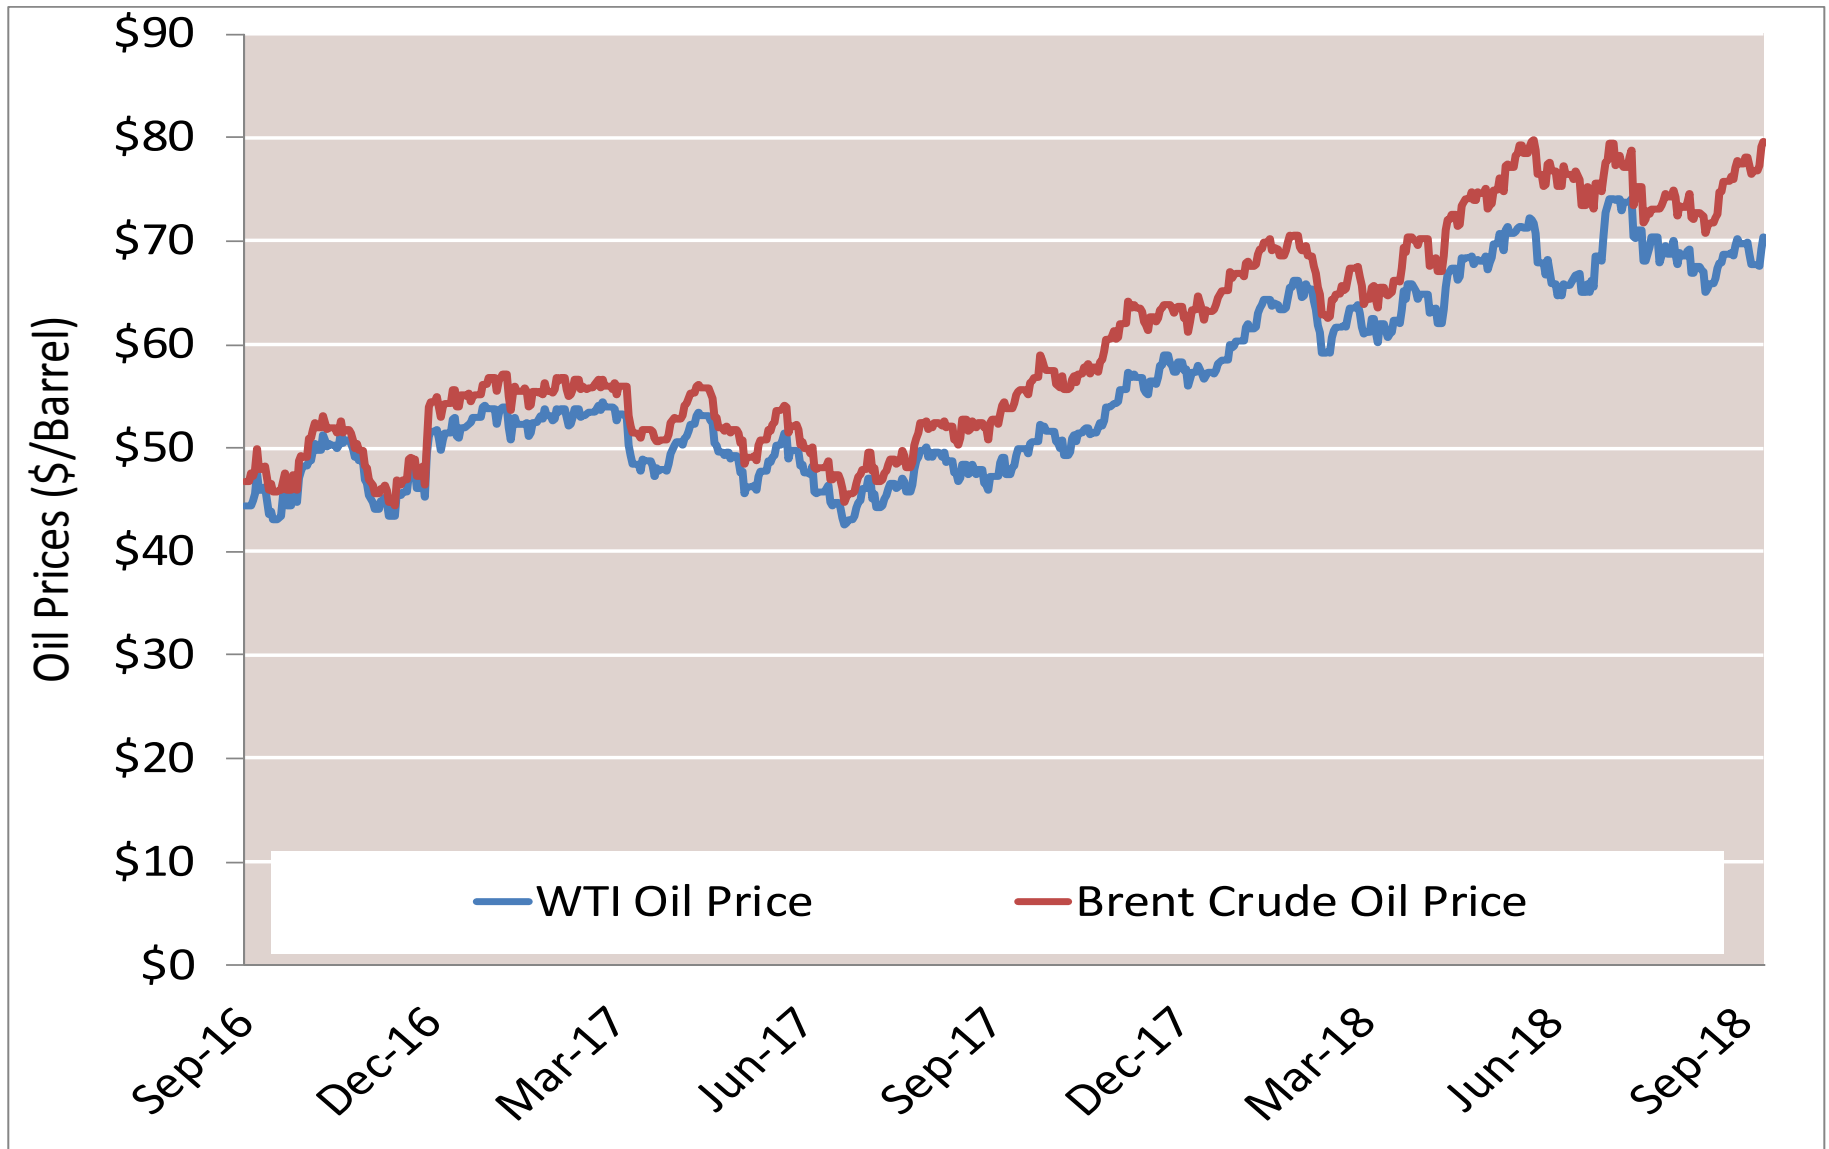

Cumulative HDDs by City

30 Day Intervals

Cumulative CDDs by City

30 Day Intervals

Day Ahead Natural Gas Prices 30 Day Average (\$/MMBtu)

Natural Gas, Coal and Oil Prices (Converted)

Nymex Futures Curves

Brent vs WTI

— WTI Oil Price

— Brent Crude Oil Price

Nymex Settlement

Trade Time for Aug 29 2018

Natural Gas Liquids (NGLs) Prices