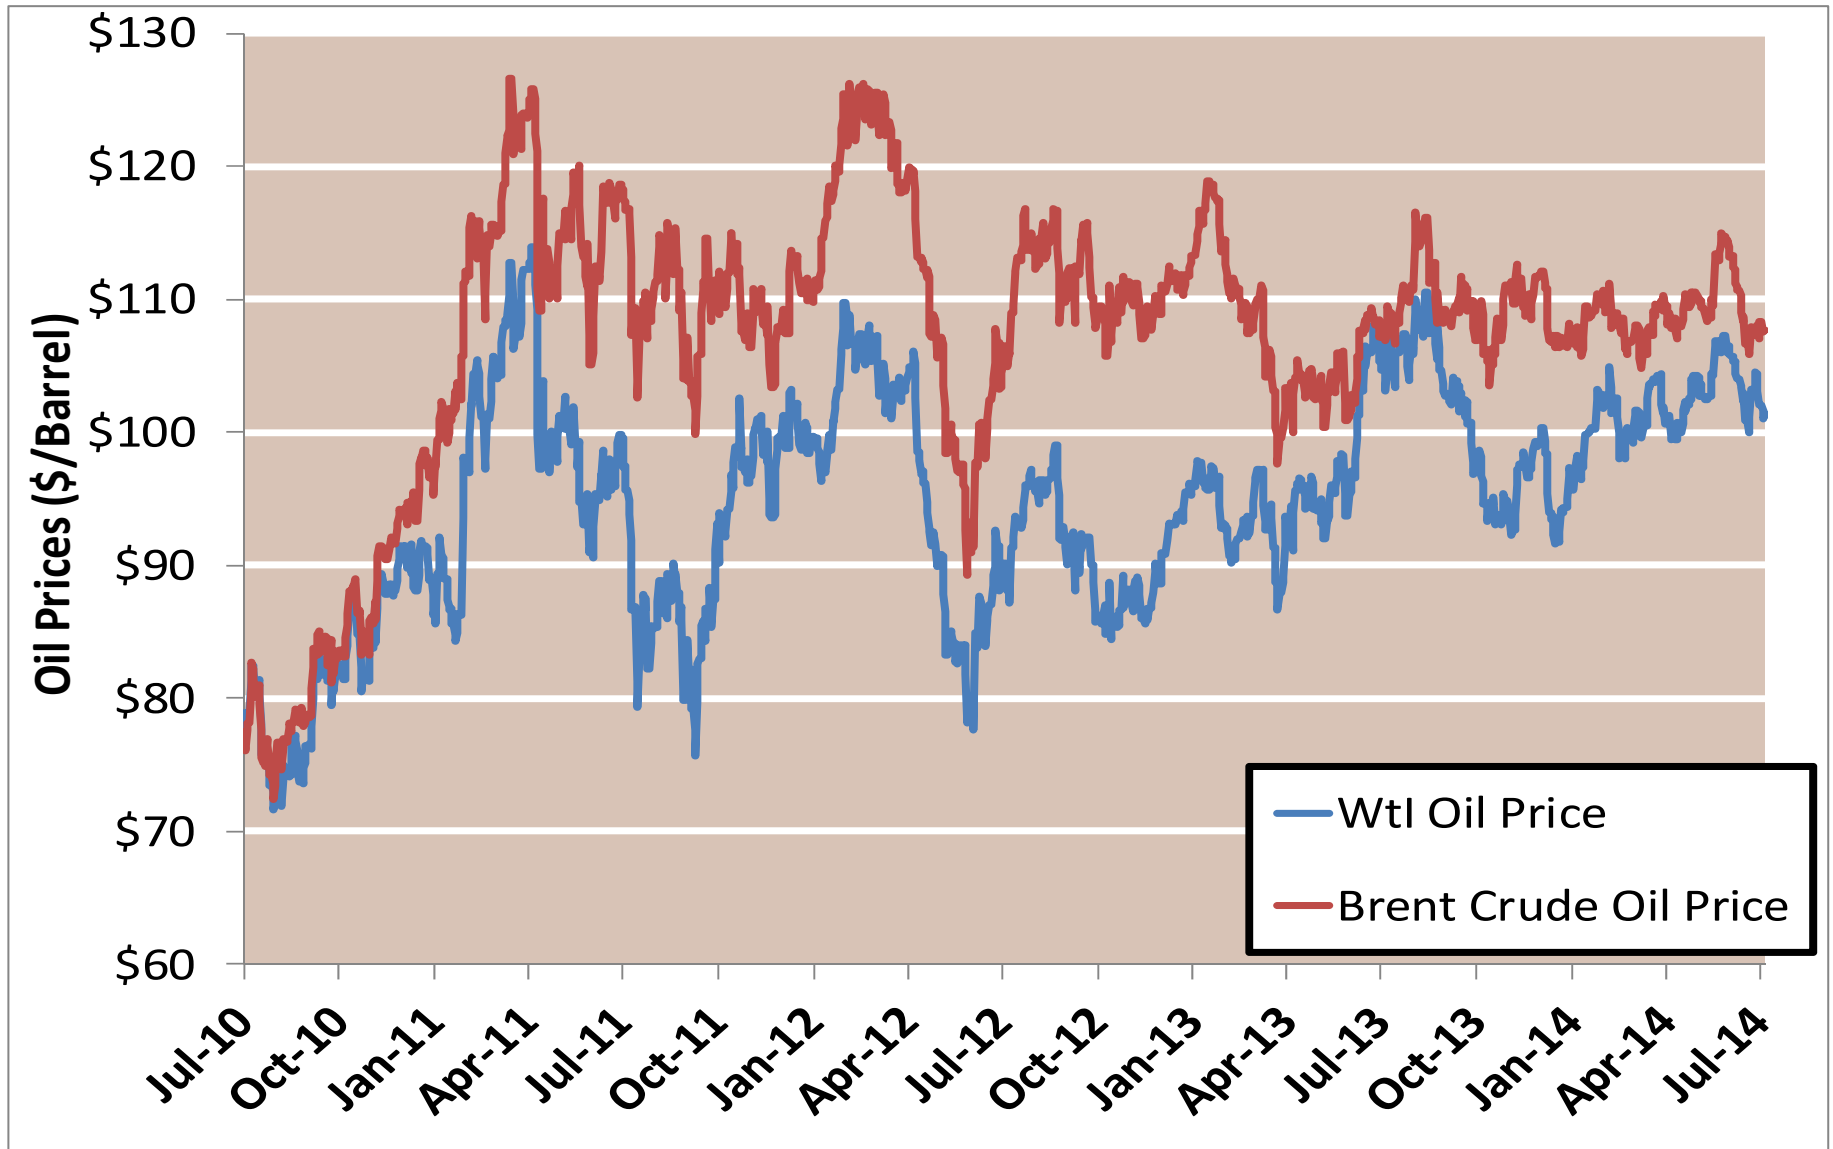

Cumulative HDDs by City 30 Day Intervals

Source: Bloomberg Weather

Updated 7/31/2014

Cumulative CDDs by City 30 Day Intervals

Source: Bloomberg Weather

Updated 7/31/2014

Federal Energy Regulatory Commission • Market Oversight • www.ferc.gov/oversight

Spot Natural Gas Prices 30 Day Average (\$/MMBtu)

Source: ICE

Updated 7/31/2014

Federal Energy Regulatory Commission • Market Oversight • www.ferc.gov/oversight

Spot Natural Gas Trading Volumes 30 Day Average (MMBtus)

Source: ICE

Updated 7/31/2014

Gas vs Coal

Nymex Futures Curves

Brent vs WTI

Nymex Settlement