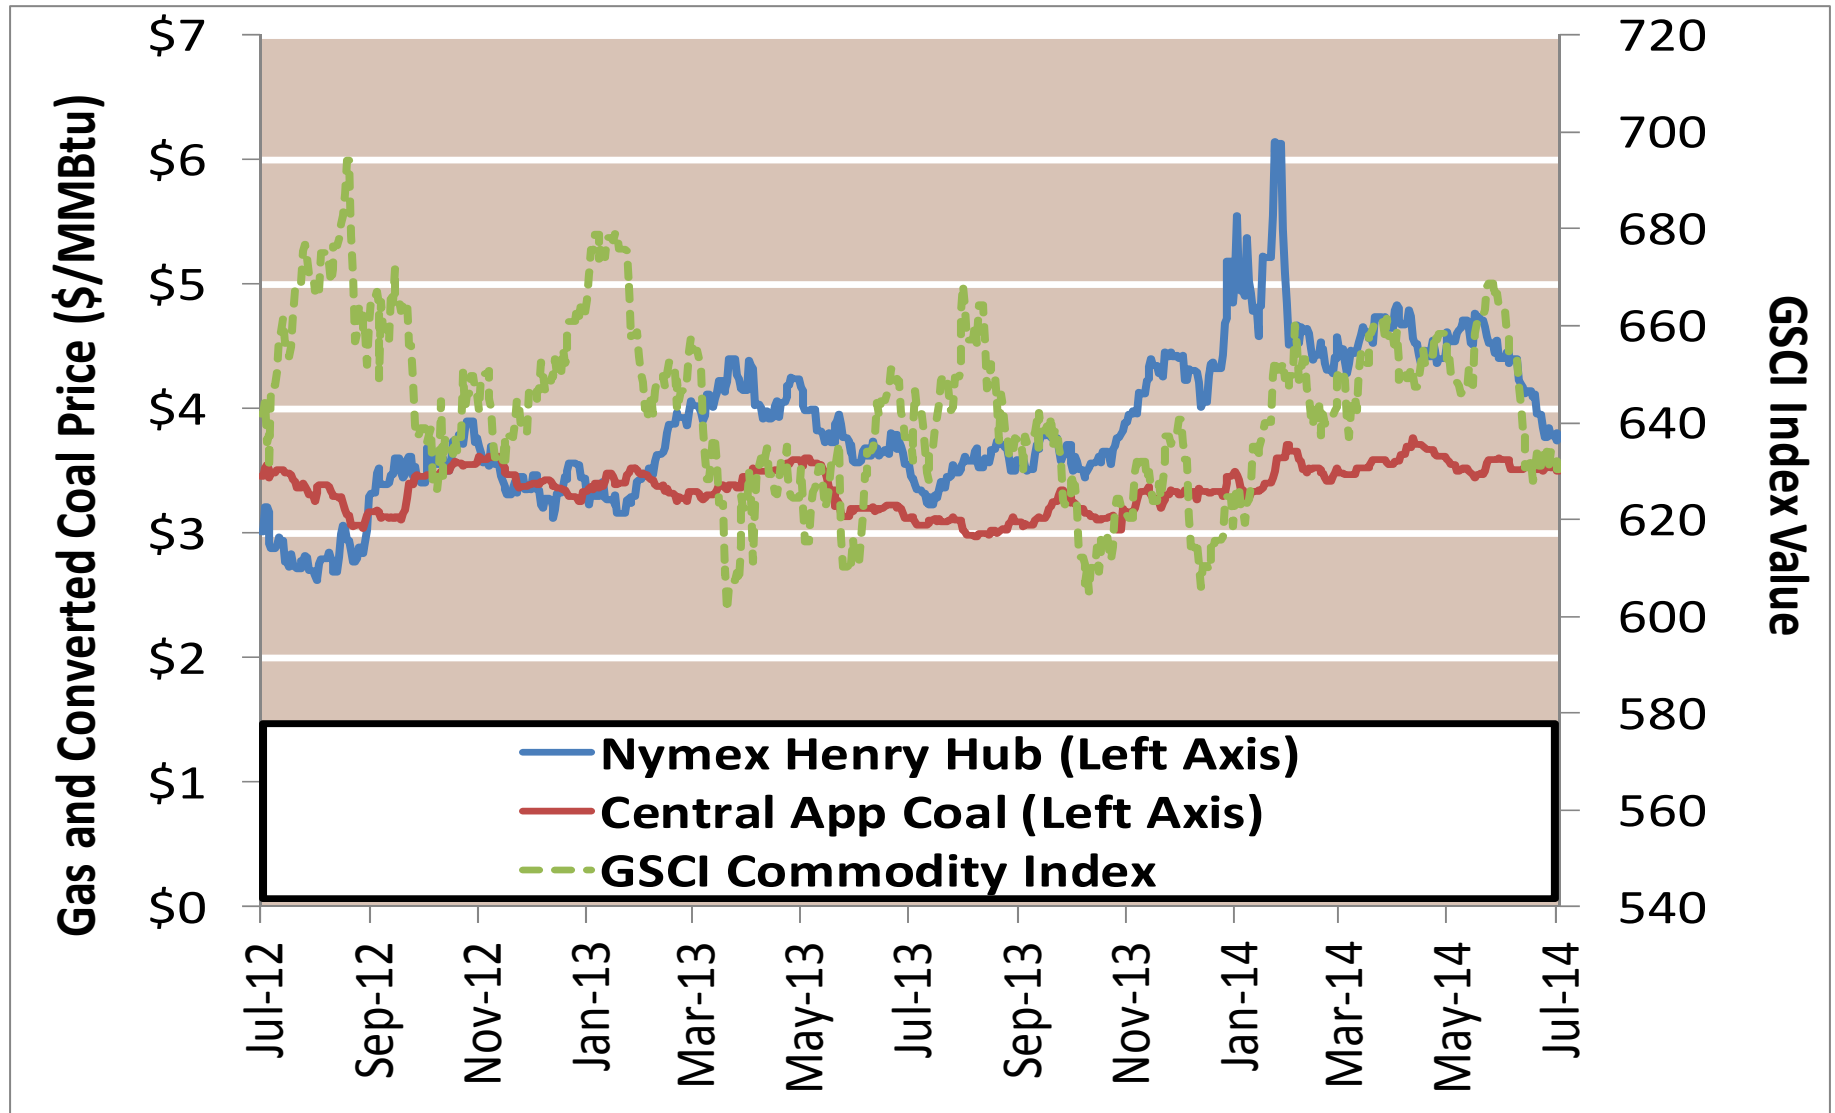

Cumulative HDDs by City 30 Day Intervals

Source: Bloomberg Weather

Updated 7/31/2014

Cumulative CDDs by City 30 Day Intervals

Source: Bloomberg Weather

Updated 7/31/2014

Federal Energy Regulatory Commission • Market Oversight • www.ferc.gov/oversight

Spot Natural Gas Prices 30 Day Average (\$/MMBtu)

Source: ICE

Updated 7/31/2014

Federal Energy Regulatory Commission • Market Oversight • www.ferc.gov/oversight

Spot Natural Gas Trading Volumes 30 Day Average (MMBtus)

Source: ICE

Updated 7/31/2014

Gas vs Coal

Nymex Futures Curves

Brent vs WTI

Nymex Settlement