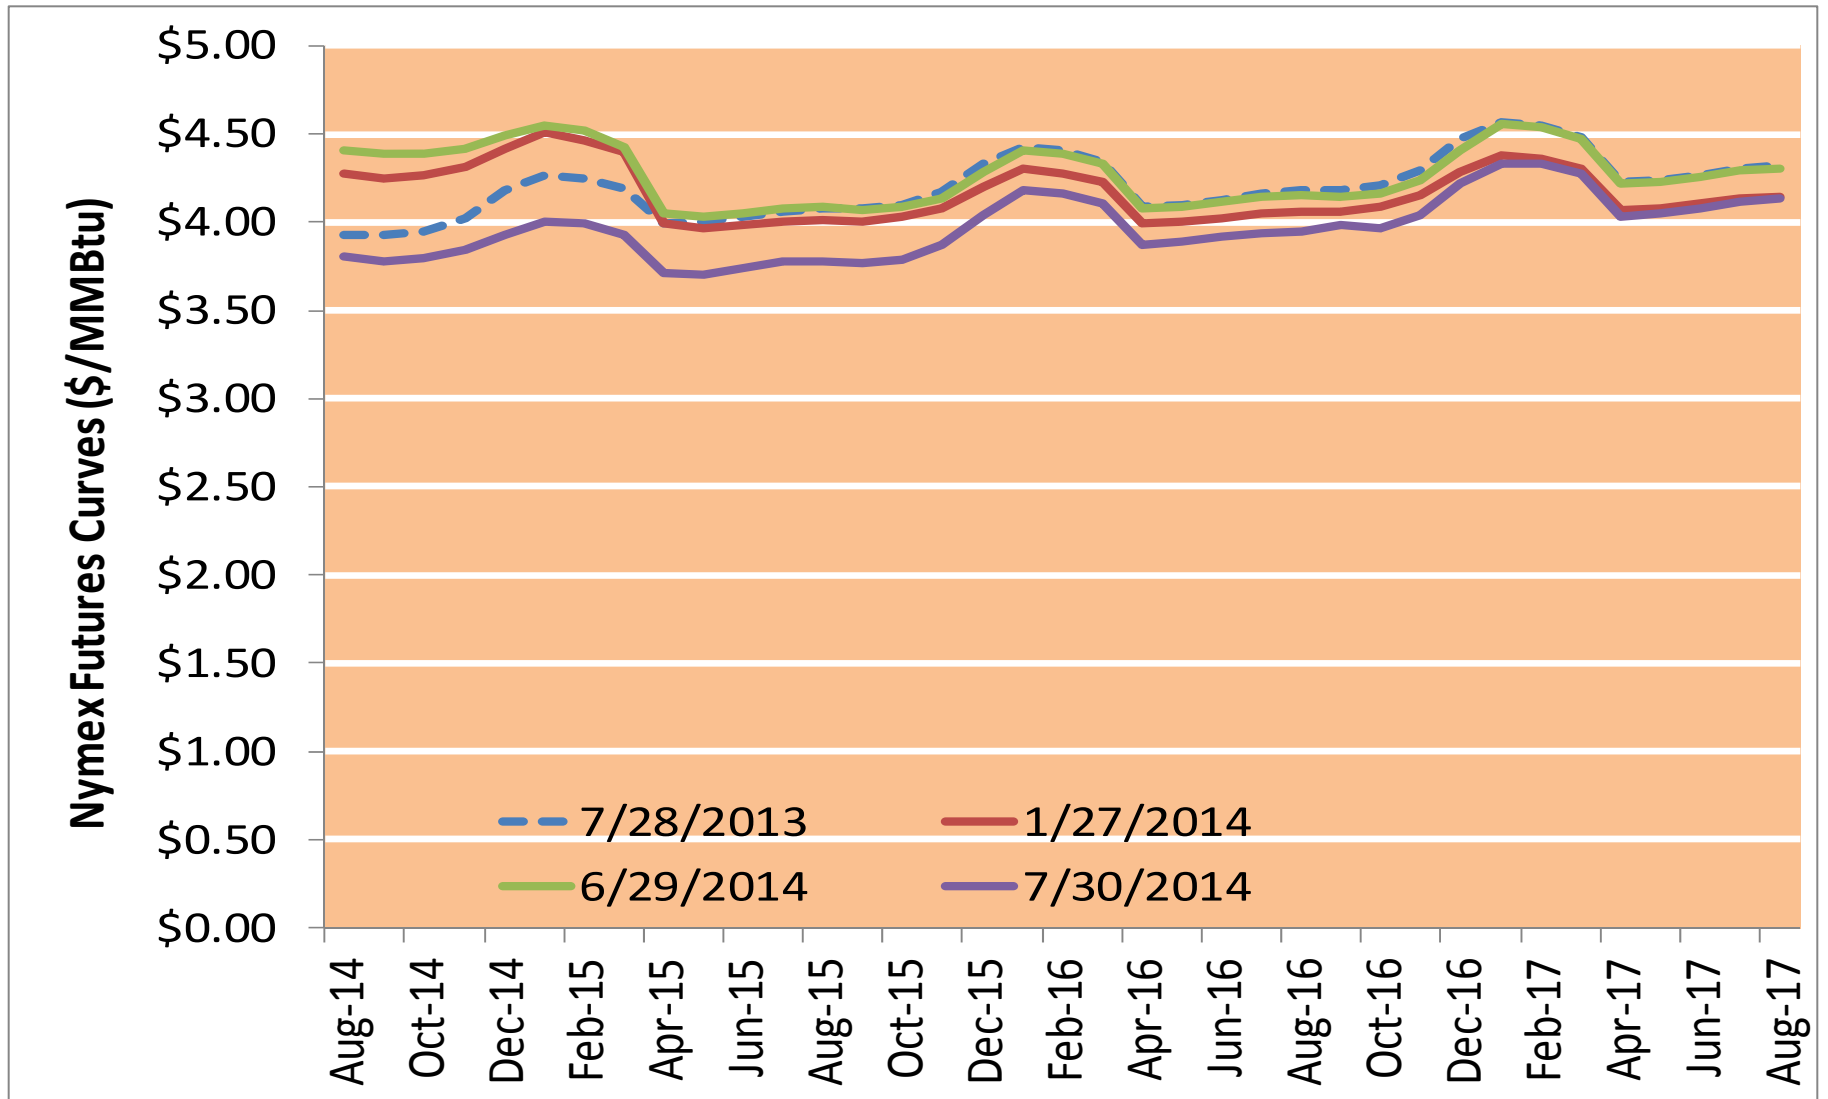

Cumulative HDDs by City 30 Day Intervals

Source: Bloomberg Weather

Updated 7/31/2014

Cumulative CDDs by City 30 Day Intervals

Source: Bloomberg Weather

Updated 7/31/2014

Federal Energy Regulatory Commission • Market Oversight • www.ferc.gov/oversight

Spot Natural Gas Prices 30 Day Average (\$/MMBtu)

Source: ICE

Updated 7/31/2014

Federal Energy Regulatory Commission • Market Oversight • www.ferc.gov/oversight

Spot Natural Gas Trading Volumes 30 Day Average (MMBtus)

Source: ICE

Updated 7/31/2014

Gas vs Coal

Nymex Futures Curves

Brent vs WTI

Nymex Settlement