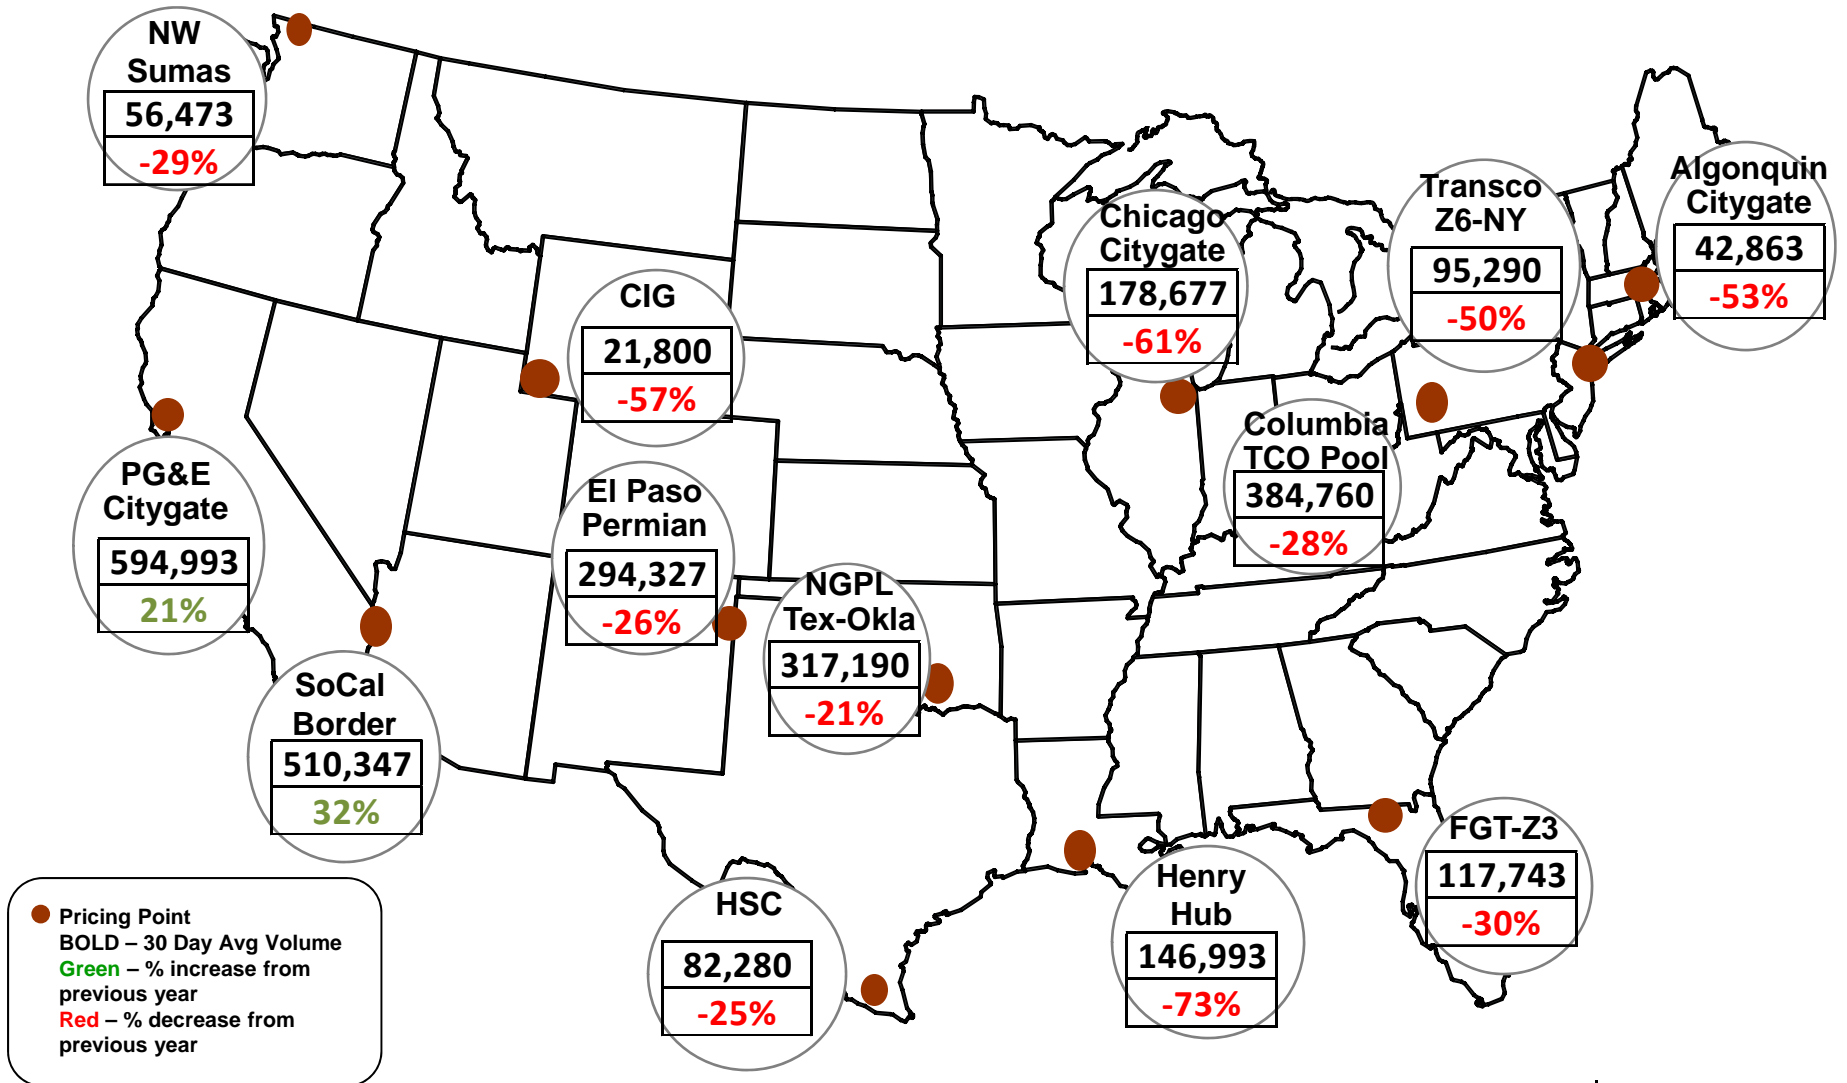

Cumulative HDDs by City 30 Day Intervals

Source: Bloomberg Weather

Updated 7/31/2014

Cumulative CDDs by City 30 Day Intervals

Source: Bloomberg Weather

Updated 7/31/2014

Federal Energy Regulatory Commission • Market Oversight • www.ferc.gov/oversight

Spot Natural Gas Prices 30 Day Average (\$/MMBtu)

Source: ICE

Updated 7/31/2014

Federal Energy Regulatory Commission • Market Oversight • www.ferc.gov/oversight

Spot Natural Gas Trading Volumes 30 Day Average (MMBtus)

Source: ICE

Updated 7/31/2014

Gas vs Coal

Nymex Futures Curves

Brent vs WTI

Nymex Settlement