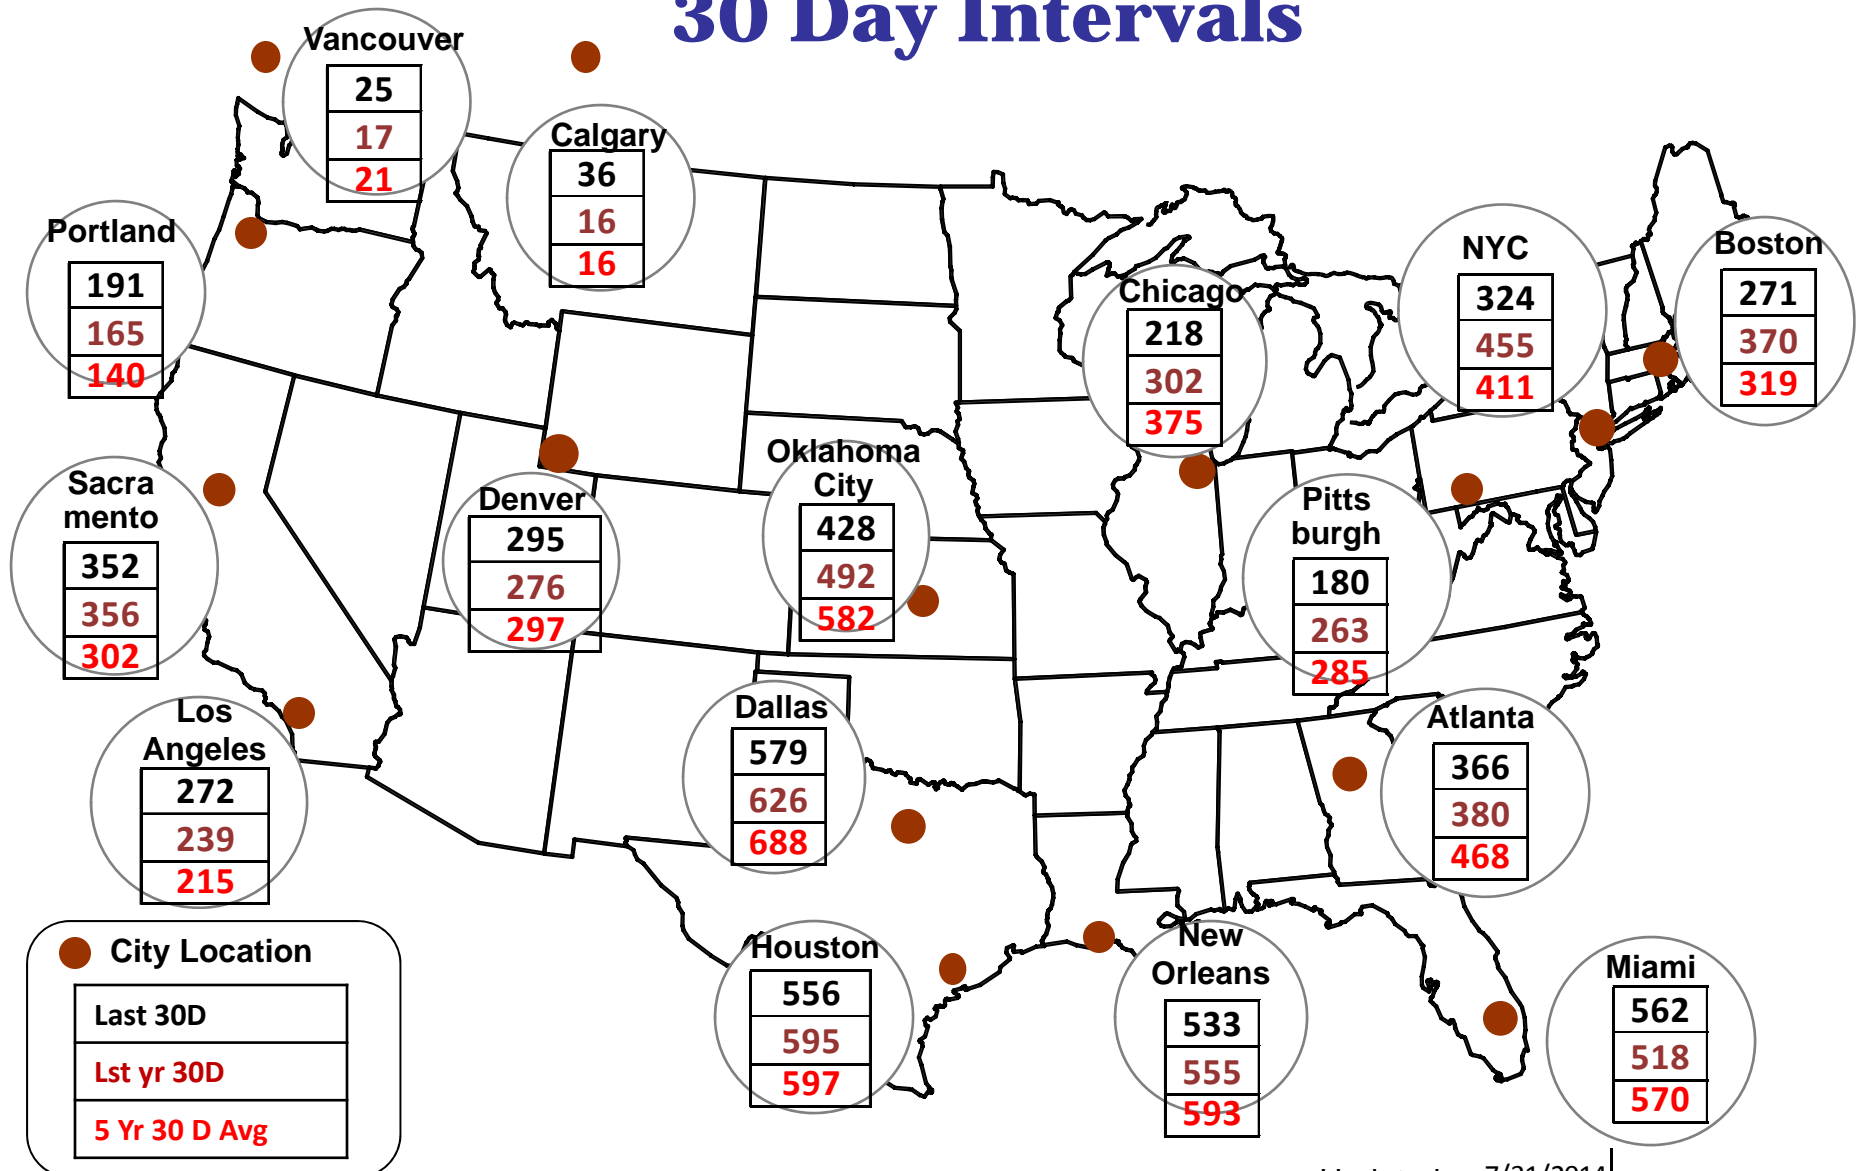

Cumulative HDDs by City 30 Day Intervals

Source: Bloomberg Weather

Updated 7/31/2014

Cumulative CDDs by City 30 Day Intervals

Source: Bloomberg Weather

Updated 7/31/2014

Federal Energy Regulatory Commission • Market Oversight • www.ferc.gov/oversight

Spot Natural Gas Prices 30 Day Average (\$/MMBtu)

Source: ICE

Updated 7/31/2014

Federal Energy Regulatory Commission • Market Oversight • www.ferc.gov/oversight

Spot Natural Gas Trading Volumes 30 Day Average (MMBtus)