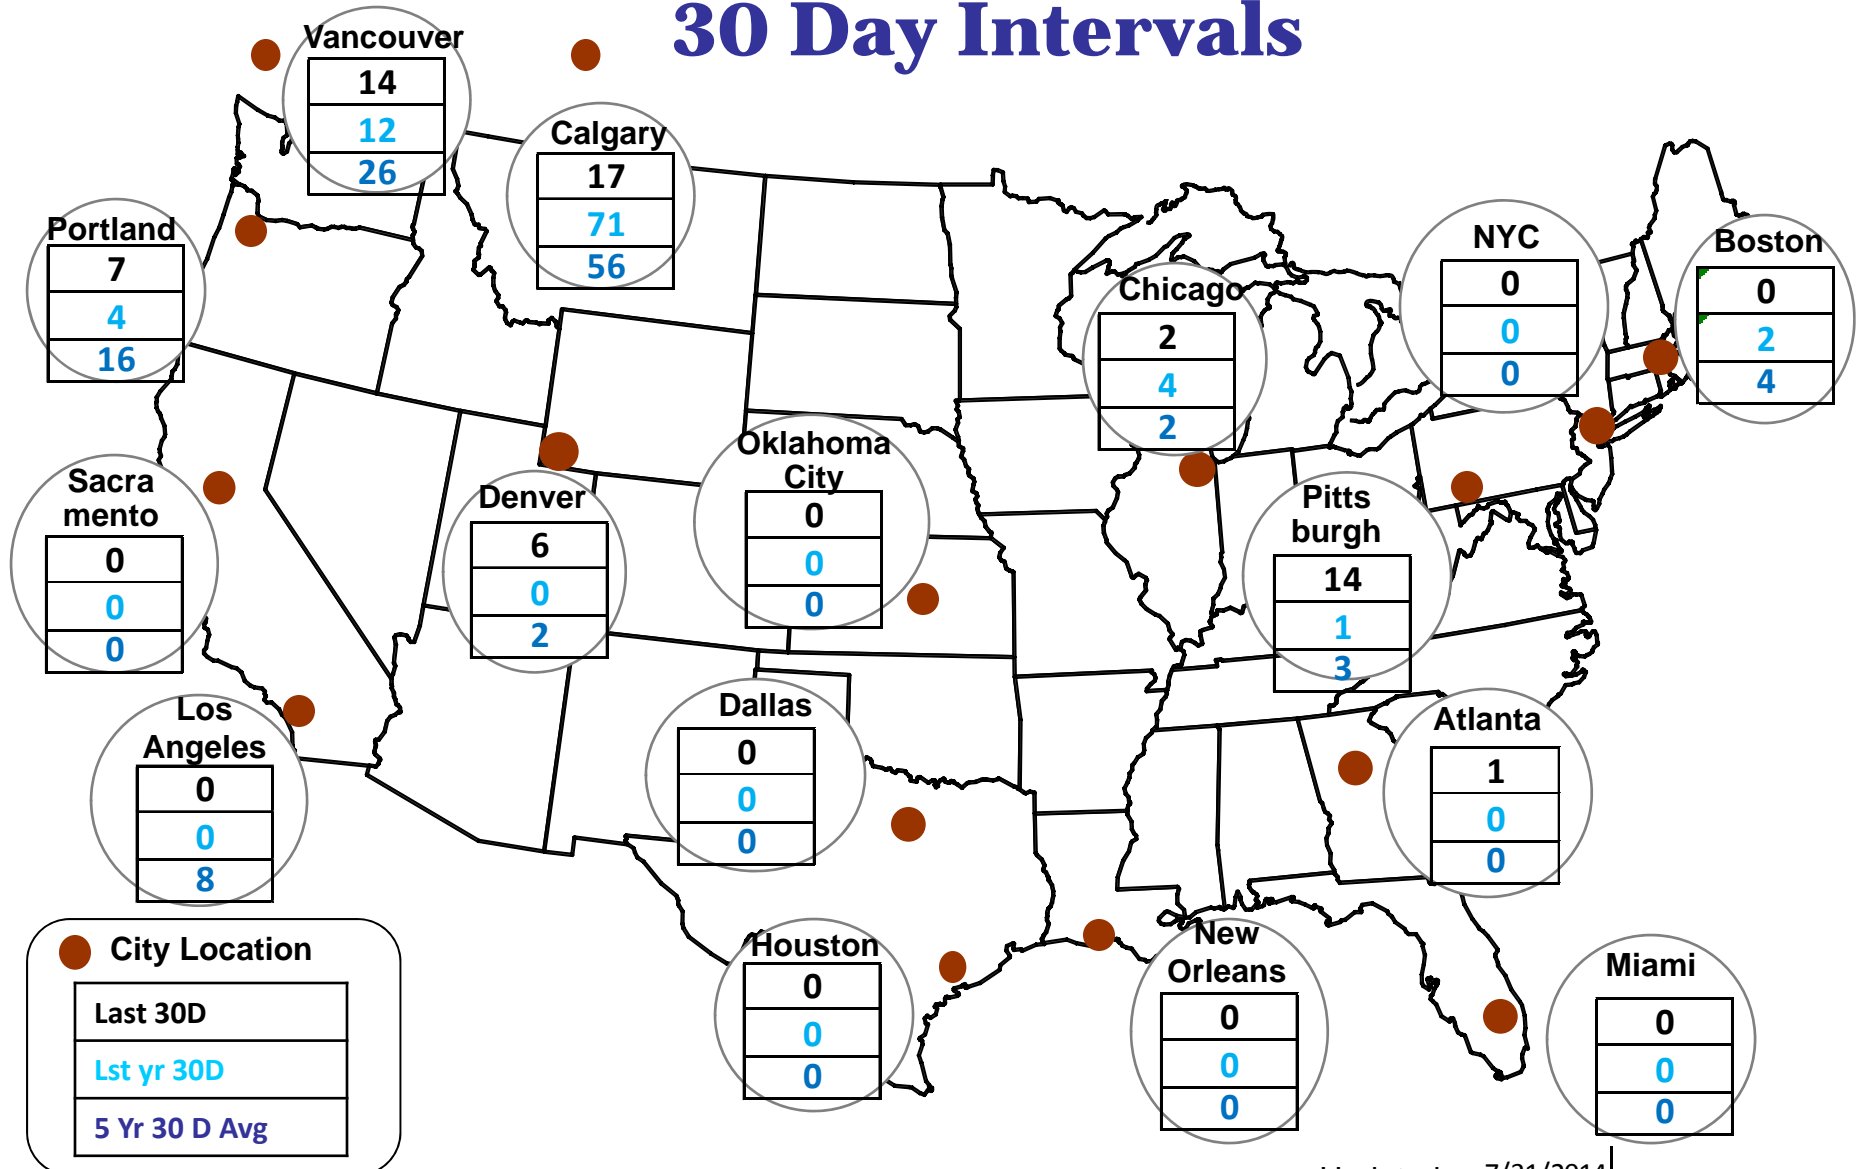

Cumulative HDDs by City 30 Day Intervals

Source: Bloomberg Weather

Updated 7/31/2014

Cumulative CDDs by City 30 Day Intervals

Source: Bloomberg Weather

Updated 7/31/2014

Federal Energy Regulatory Commission • Market Oversight • www.ferc.gov/oversight

Spot Natural Gas Prices 30 Day Average (\$/MMBtu)

Source: ICE

Updated 7/31/2014

Federal Energy Regulatory Commission • Market Oversight • www.ferc.gov/oversight

Spot Natural Gas Trading Volumes 30 Day Average (MMBtus)