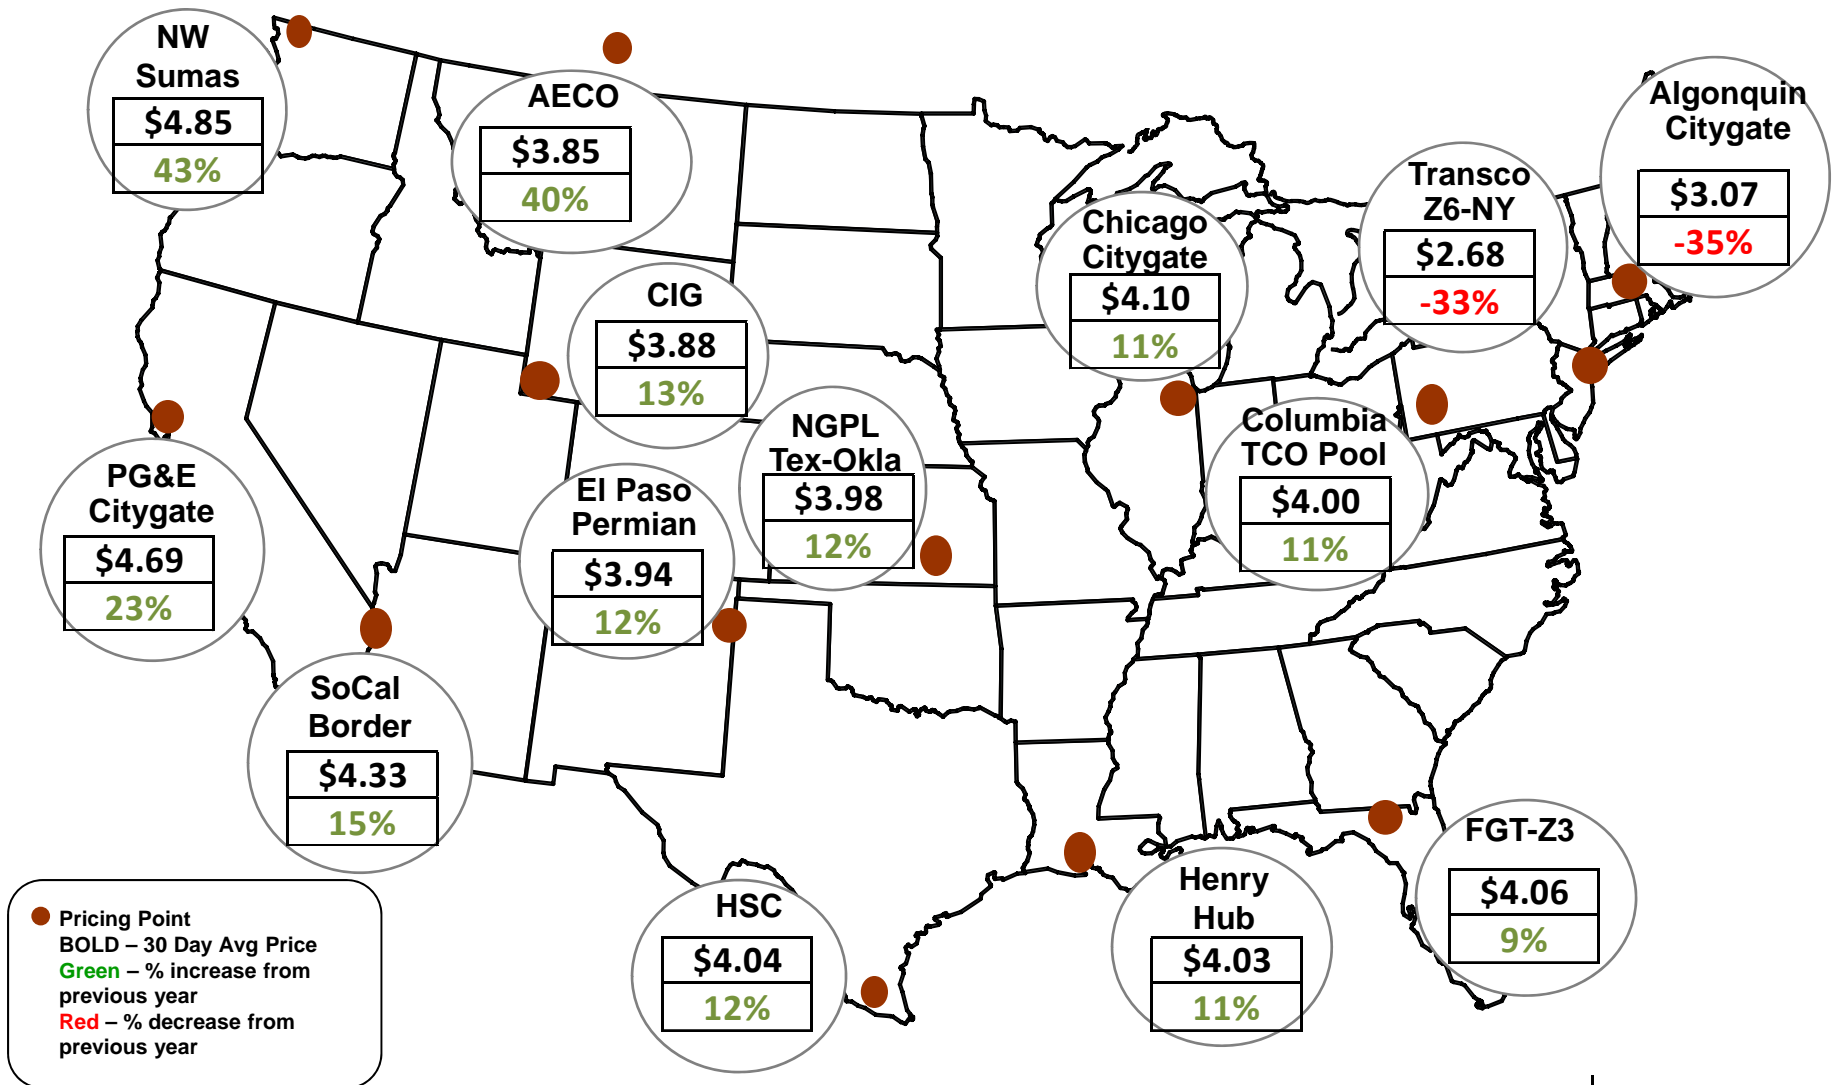

Federal Energy Regulatory Commission • Market Oversight • www.ferc.gov/oversight

Spot Natural Gas Prices 30 Day Average ($/MMBtu)

Source: ICE

Updated 7/31/2014