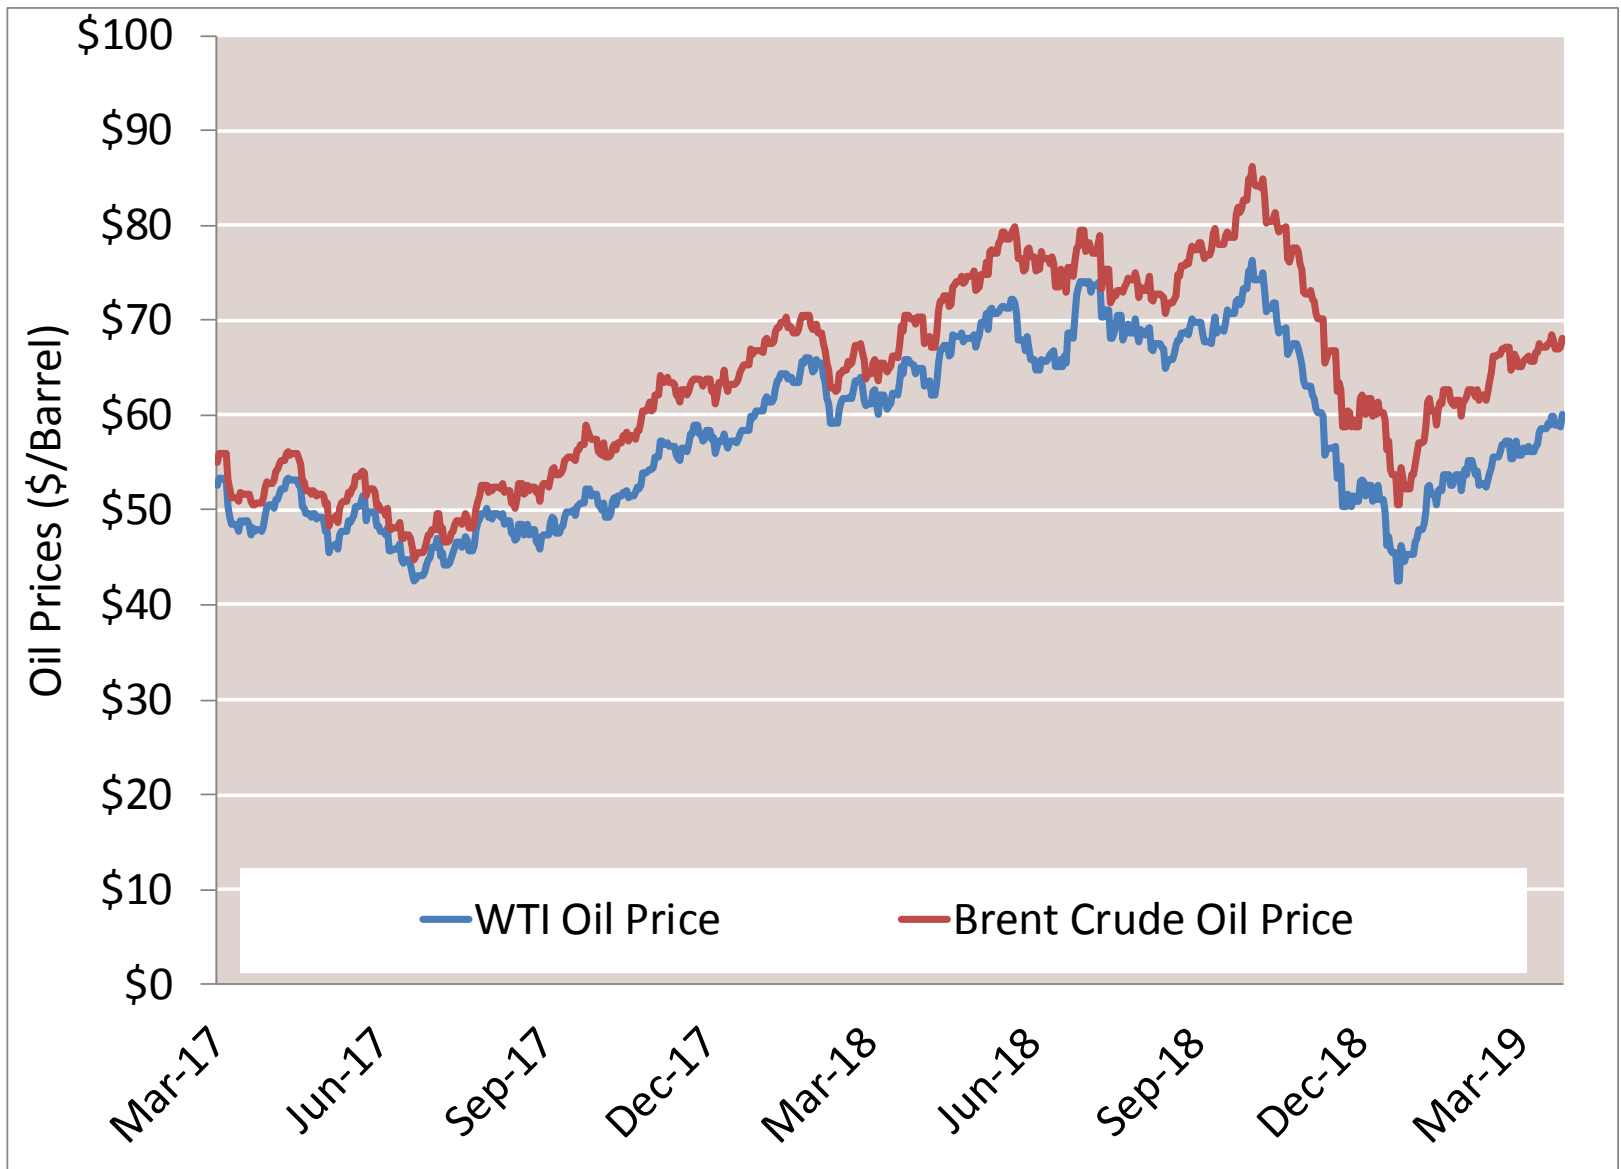

Cumulative HDDs by City 30 Day Intervals

Cumulative CDDs by City

30 Day Intervals

Day Ahead Natural Gas Prices 30 Day Average (\$/MMBtu)

Natural Gas, Coal and Oil Prices (Converted)

Nymex Futures Curves

Brent vs WTI

Nymex Settlement

Trade Time for Feb 26 2018

Natural Gas Liquids (NGLs) Prices