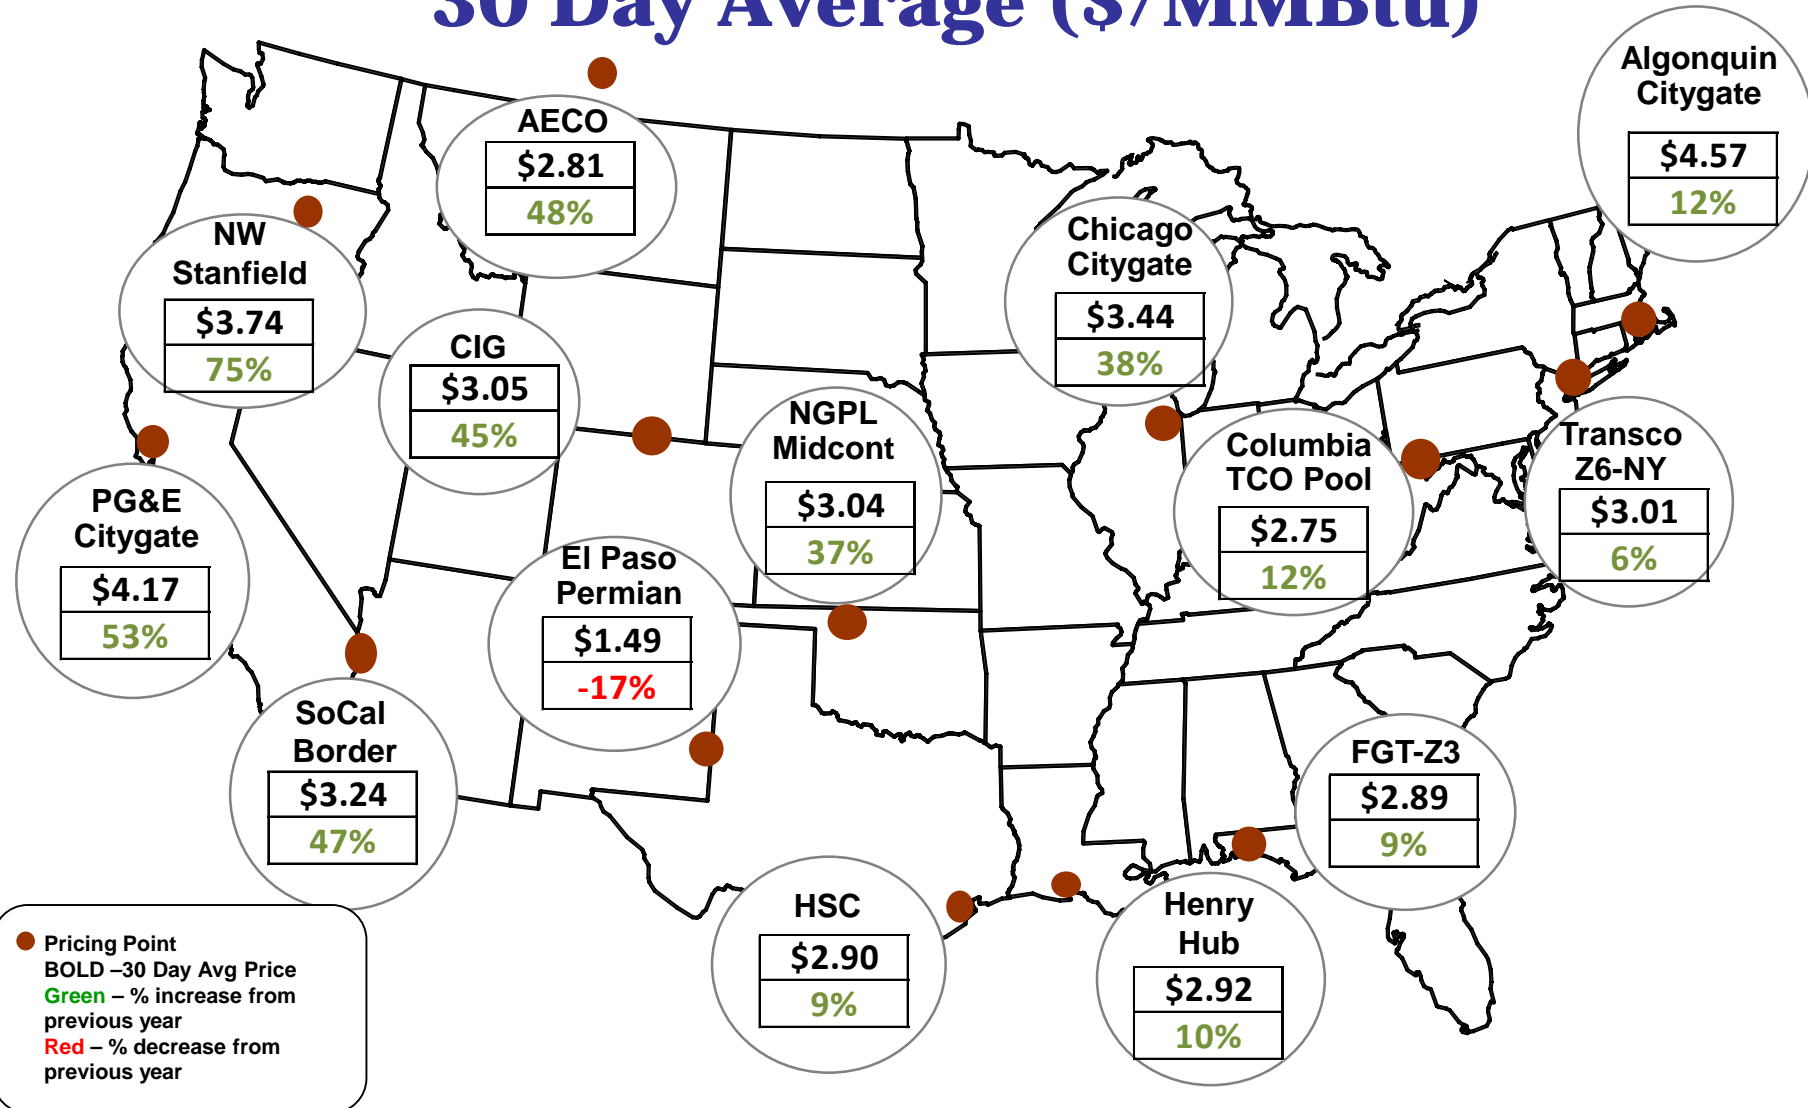

Cumulative HDDs by City 30 Day Intervals

Cumulative CDDs by City

30 Day Intervals

Day Ahead Natural Gas Prices 30 Day Average (\$/MMBtu)

Natural Gas, Coal and Oil Prices (Converted)

Nymex Futures Curves

Brent vs WTI

Nymex Settlement

Trade Time for Feb 26 2018

Natural Gas Liquids (NGLs) Prices