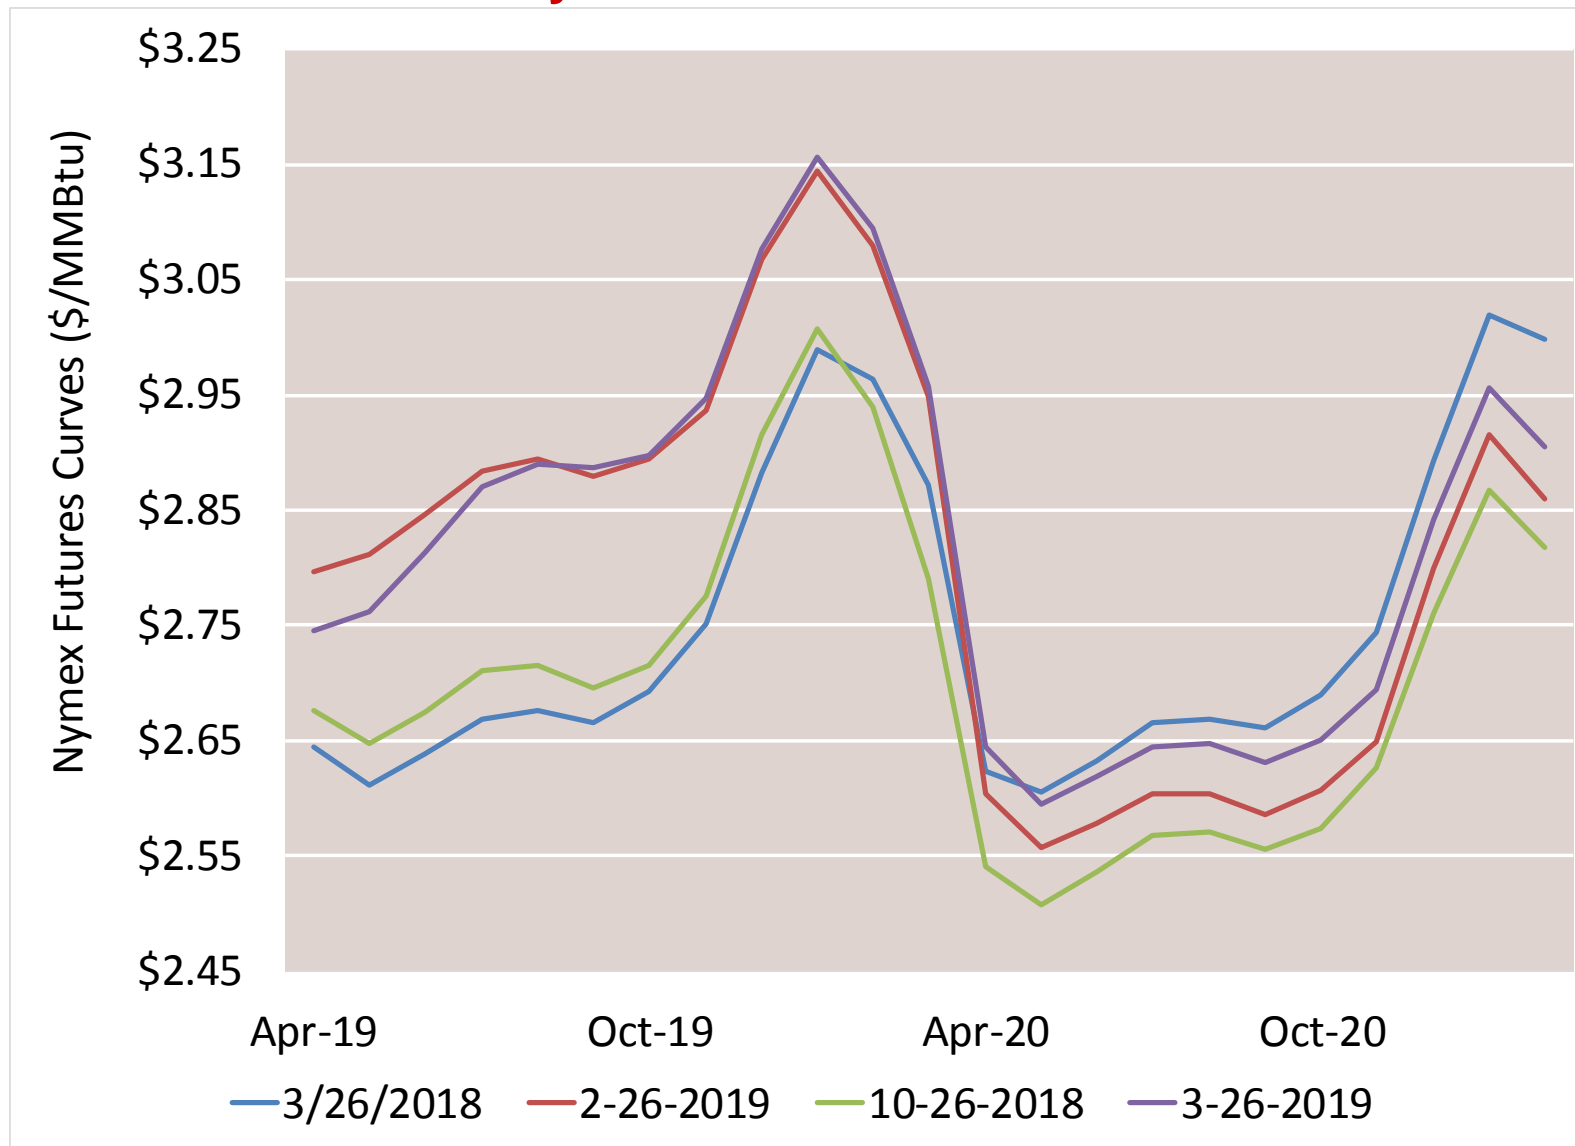

Cumulative HDDs by City 30 Day Intervals

Cumulative CDDs by City

30 Day Intervals

Day Ahead Natural Gas Prices 30 Day Average (\$/MMBtu)

Natural Gas, Coal and Oil Prices (Converted)

Nymex Futures Curves

Brent vs WTI

Nymex Settlement

Trade Time for Feb 26 2018

Natural Gas Liquids (NGLs) Prices