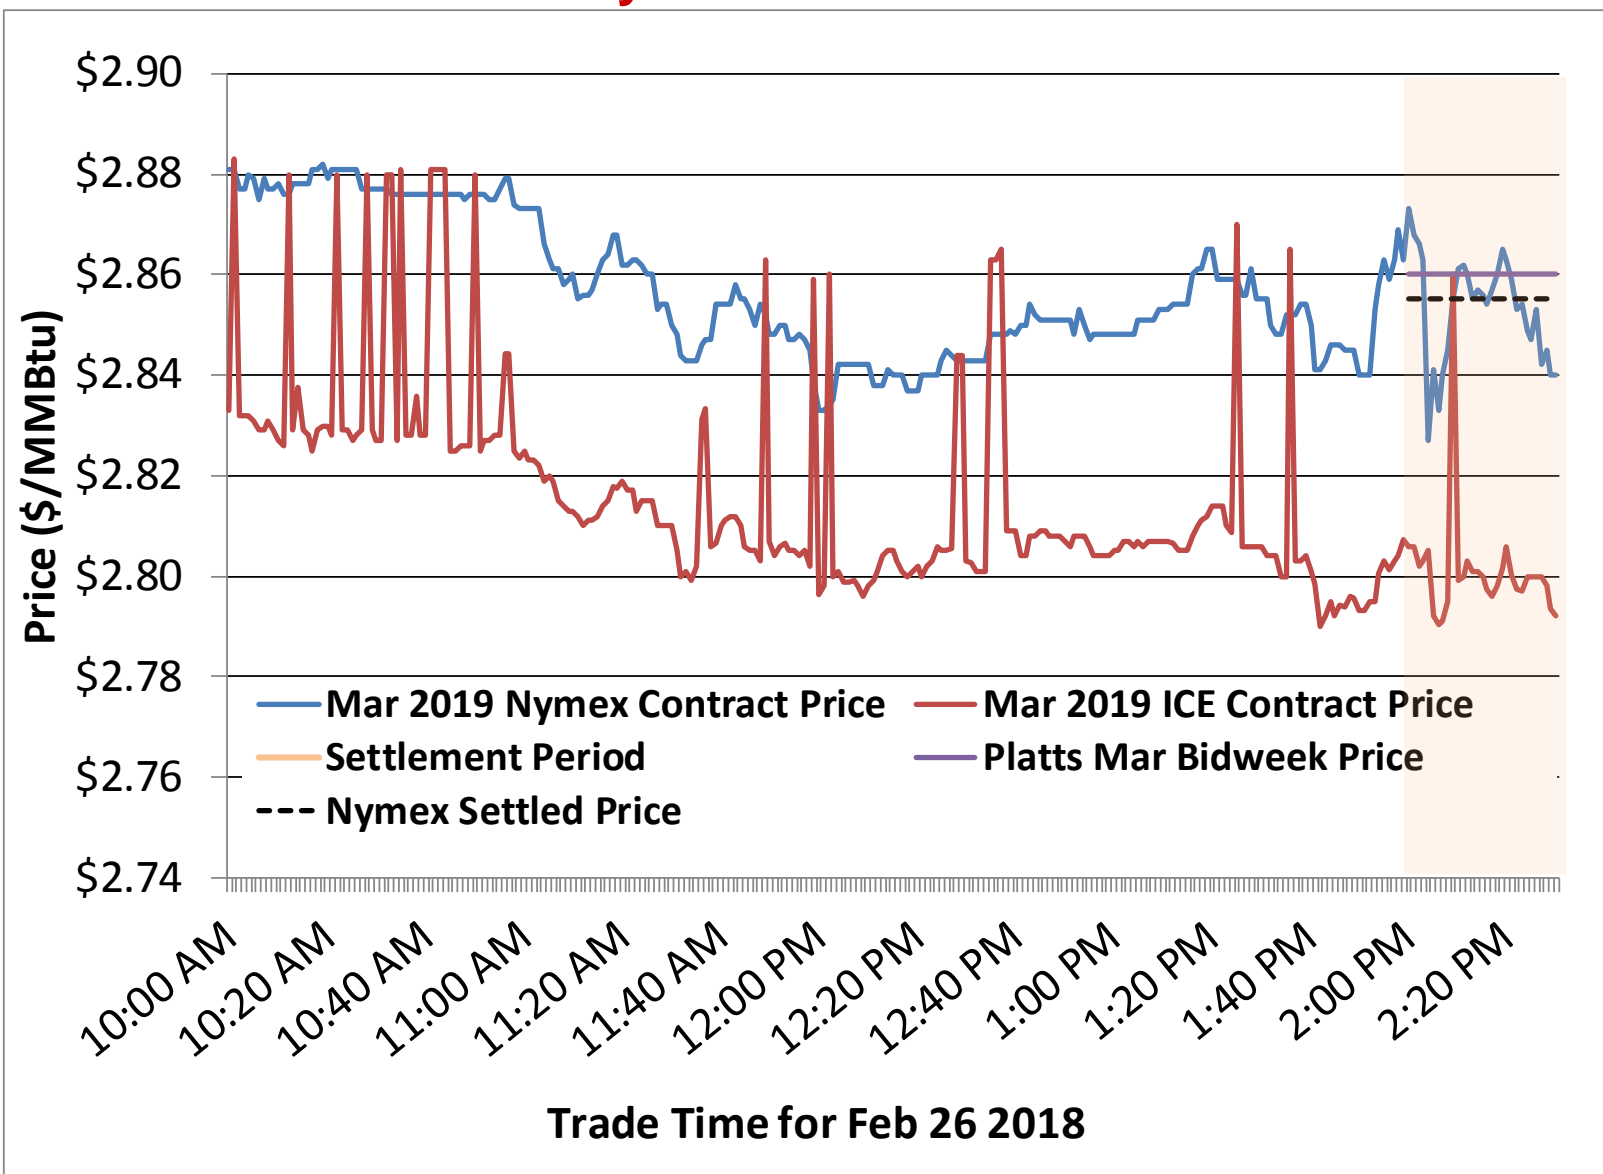

Cumulative HDDs by City 30 Day Intervals

Cumulative CDDs by City

30 Day Intervals

Day Ahead Natural Gas Prices 30 Day Average (\$/MMBtu)

Natural Gas, Coal and Oil Prices (Converted)

Nymex Futures Curves

Brent vs WTI

Nymex Settlement

Trade Time for Feb 26 2018

Natural Gas Liquids (NGLs) Prices