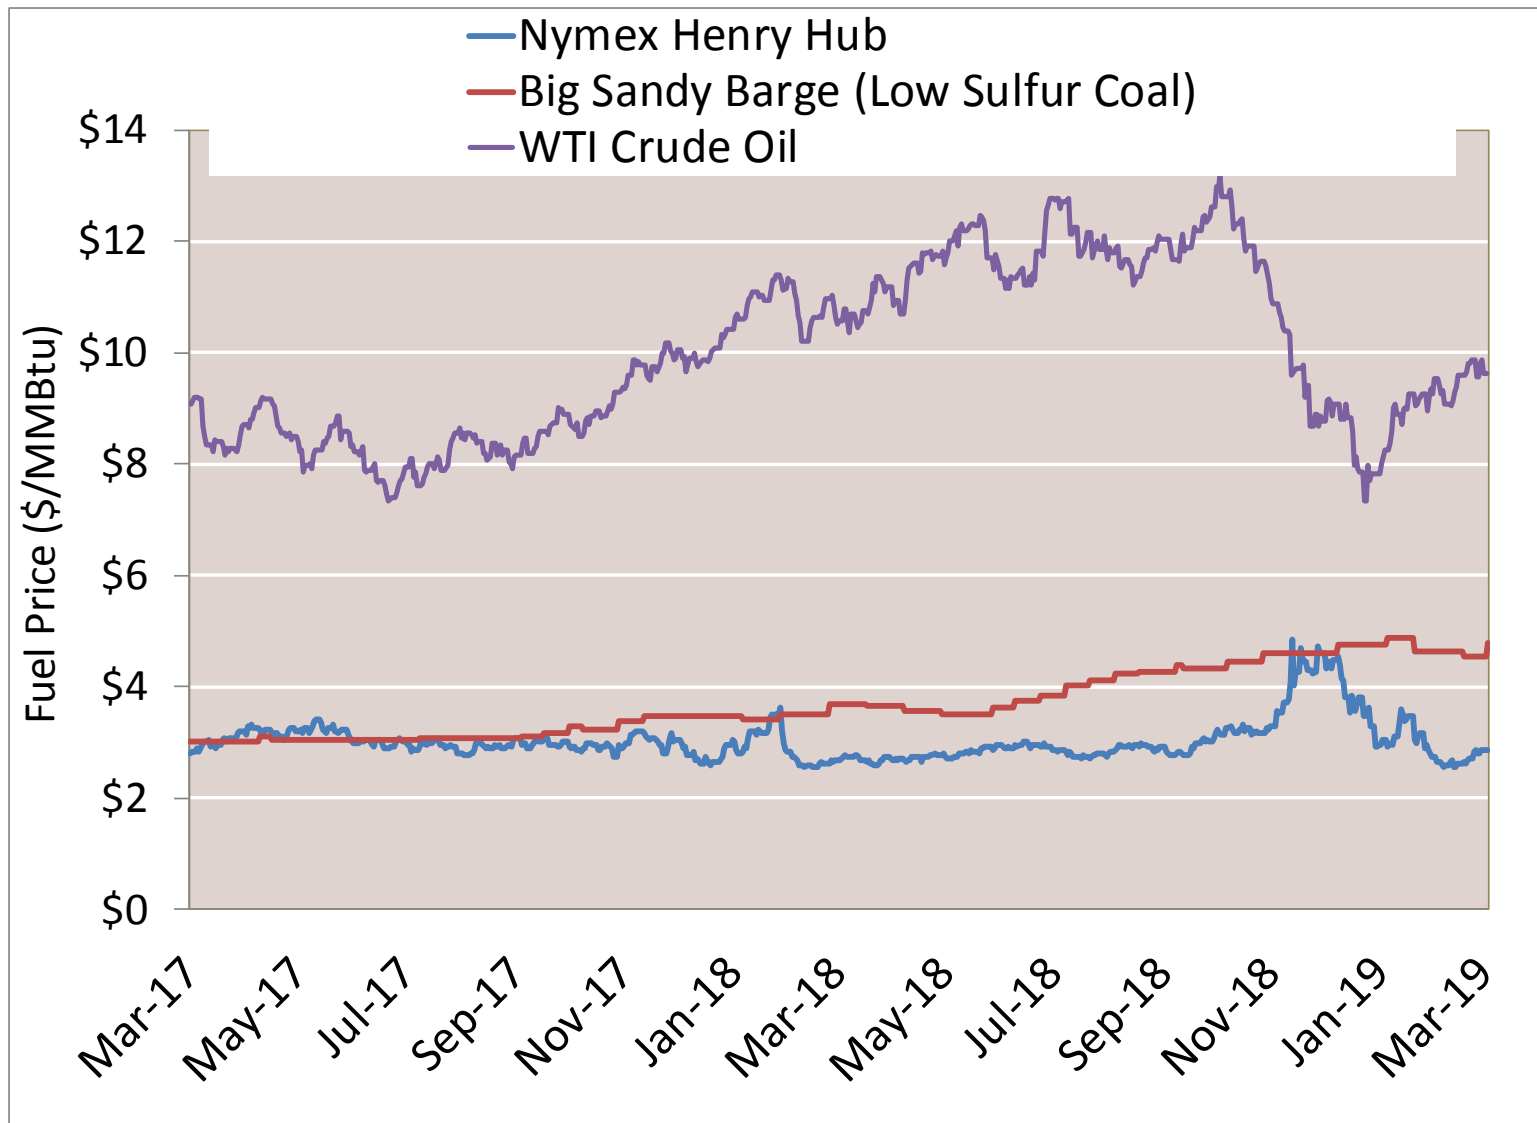

Cumulative HDDs by City 30 Day Intervals

Cumulative CDDs by City

30 Day Intervals

Day Ahead Natural Gas Prices 30 Day Average (\$/MMBtu)

Natural Gas, Coal and Oil Prices (Converted)

Nymex Futures Curves

Brent vs WTI

Nymex Settlement

Trade Time for Feb 26 2018

Natural Gas Liquids (NGLs) Prices