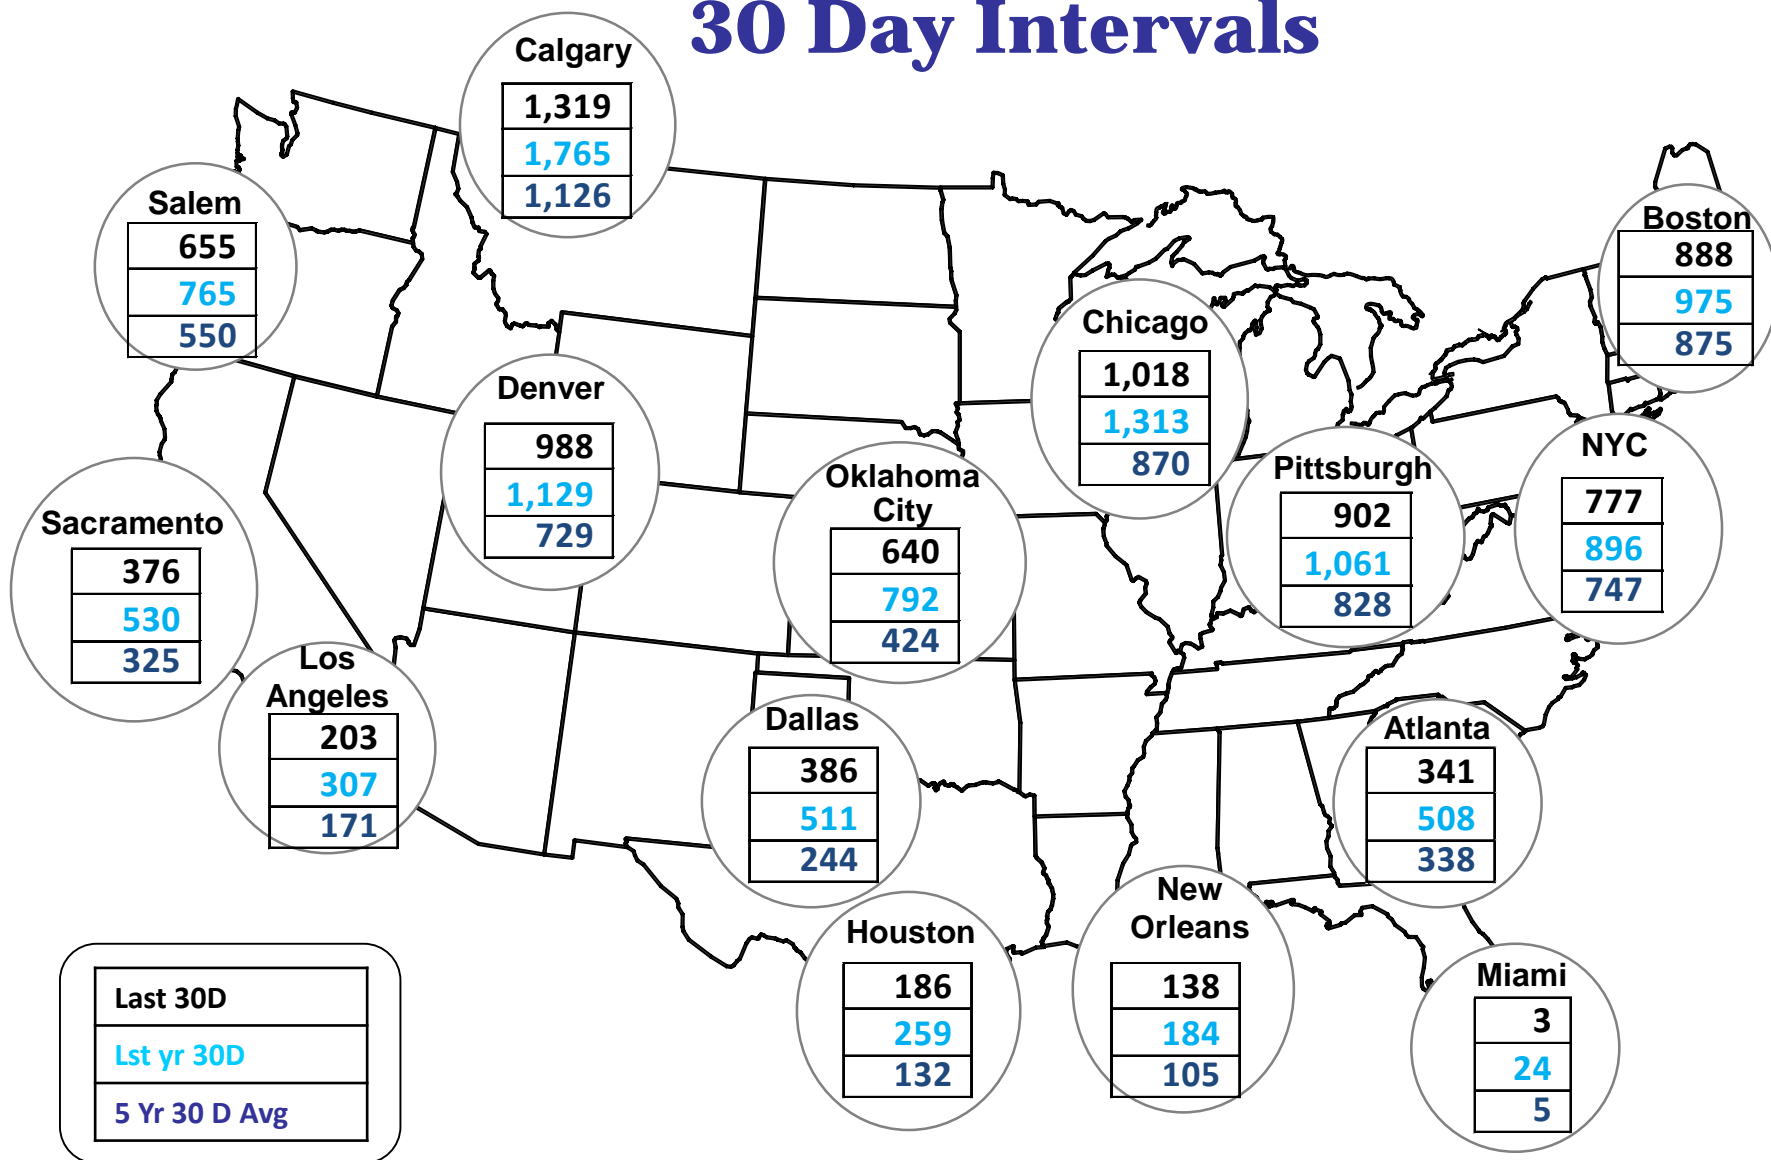

Cumulative HDDs by City 30 Day Intervals

Cumulative CDDs by City

30 Day Intervals

Day Ahead Natural Gas Prices 30 Day Average (\$/MMBtu)

Natural Gas, Coal and Oil Prices (Converted)

Nymex Futures Curves

Brent vs WTI

Nymex Settlement

Trade Time for Feb 26 2018

Natural Gas Liquids (NGLs) Prices