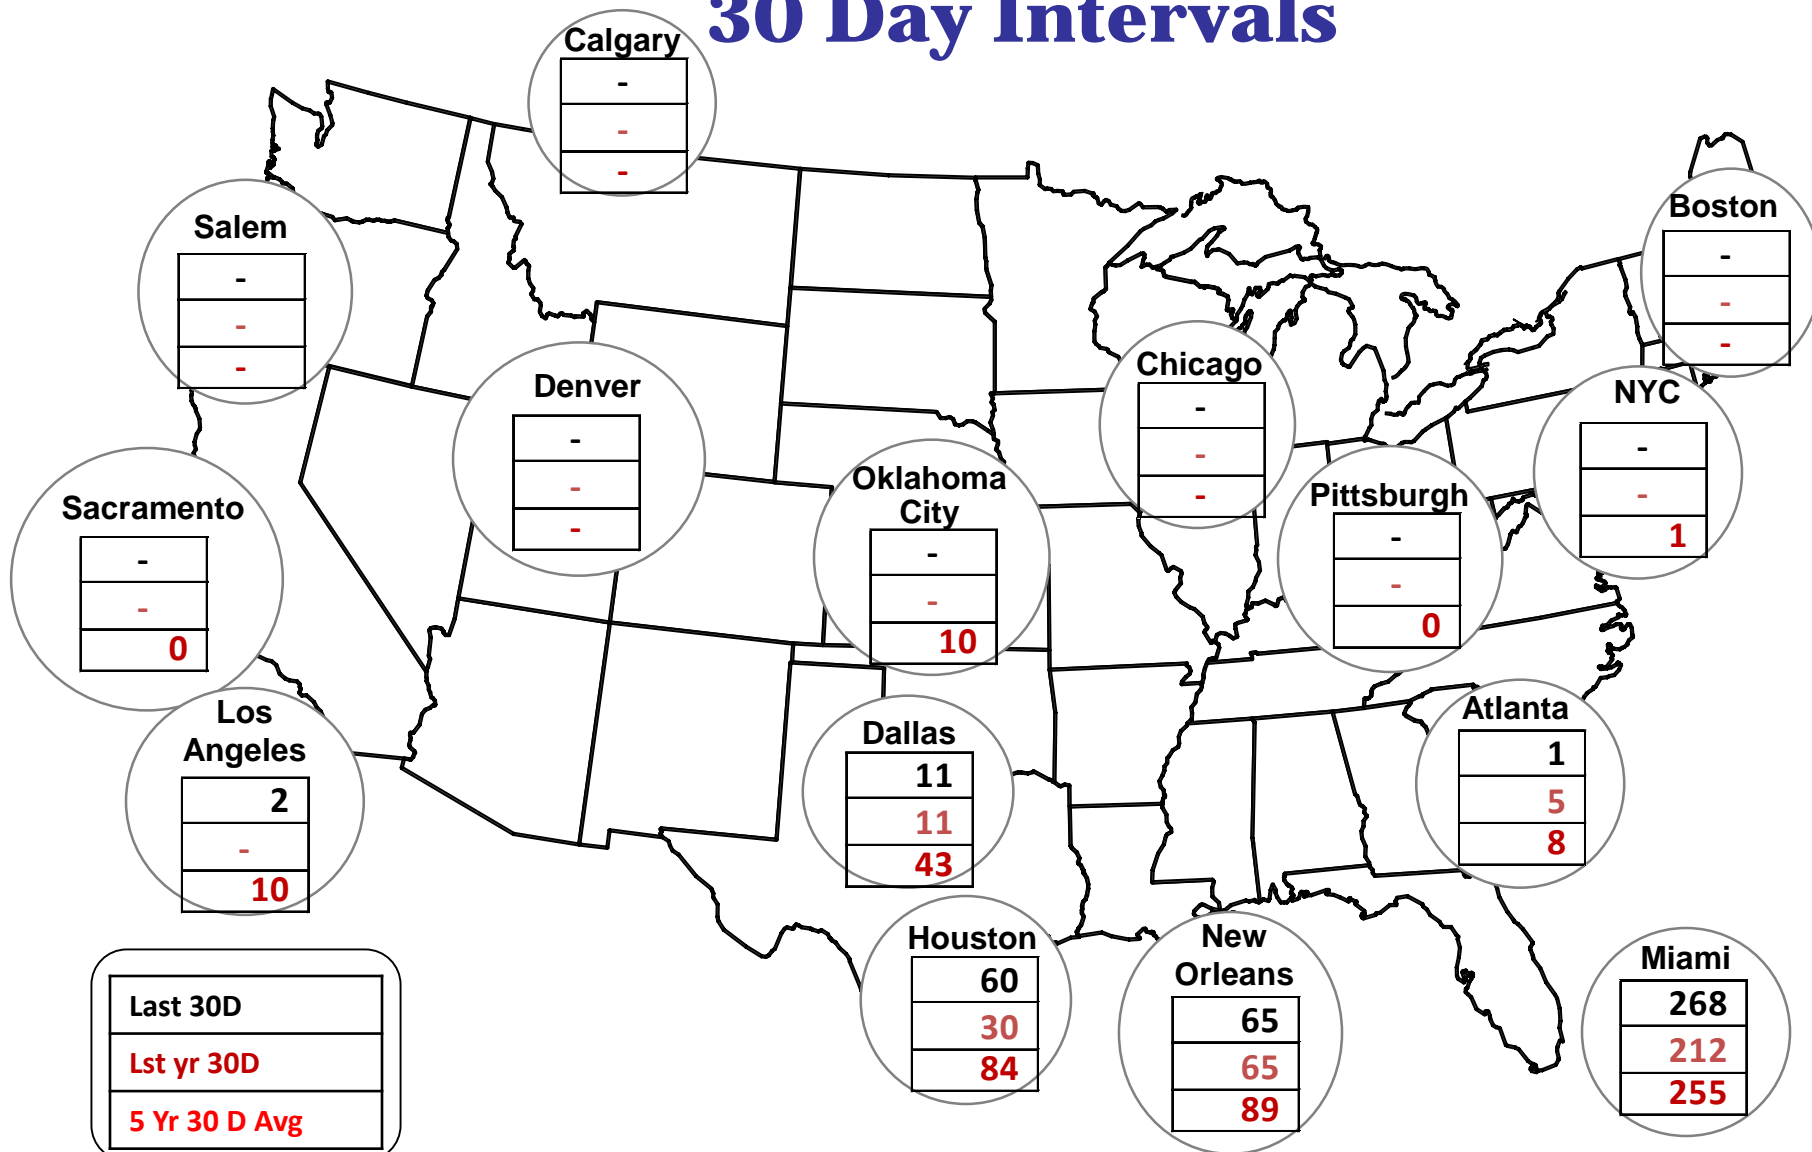

Cumulative HDDs by City 30 Day Intervals

Cumulative CDDs by City

30 Day Intervals

Day Ahead Natural Gas Prices 30 Day Average (\$/MMBtu)

Natural Gas, Coal and Oil Prices (Converted)

Nymex Futures Curves

Brent vs WTI

Nymex Settlement

Trade Time for Feb 26 2018

Natural Gas Liquids (NGLs) Prices