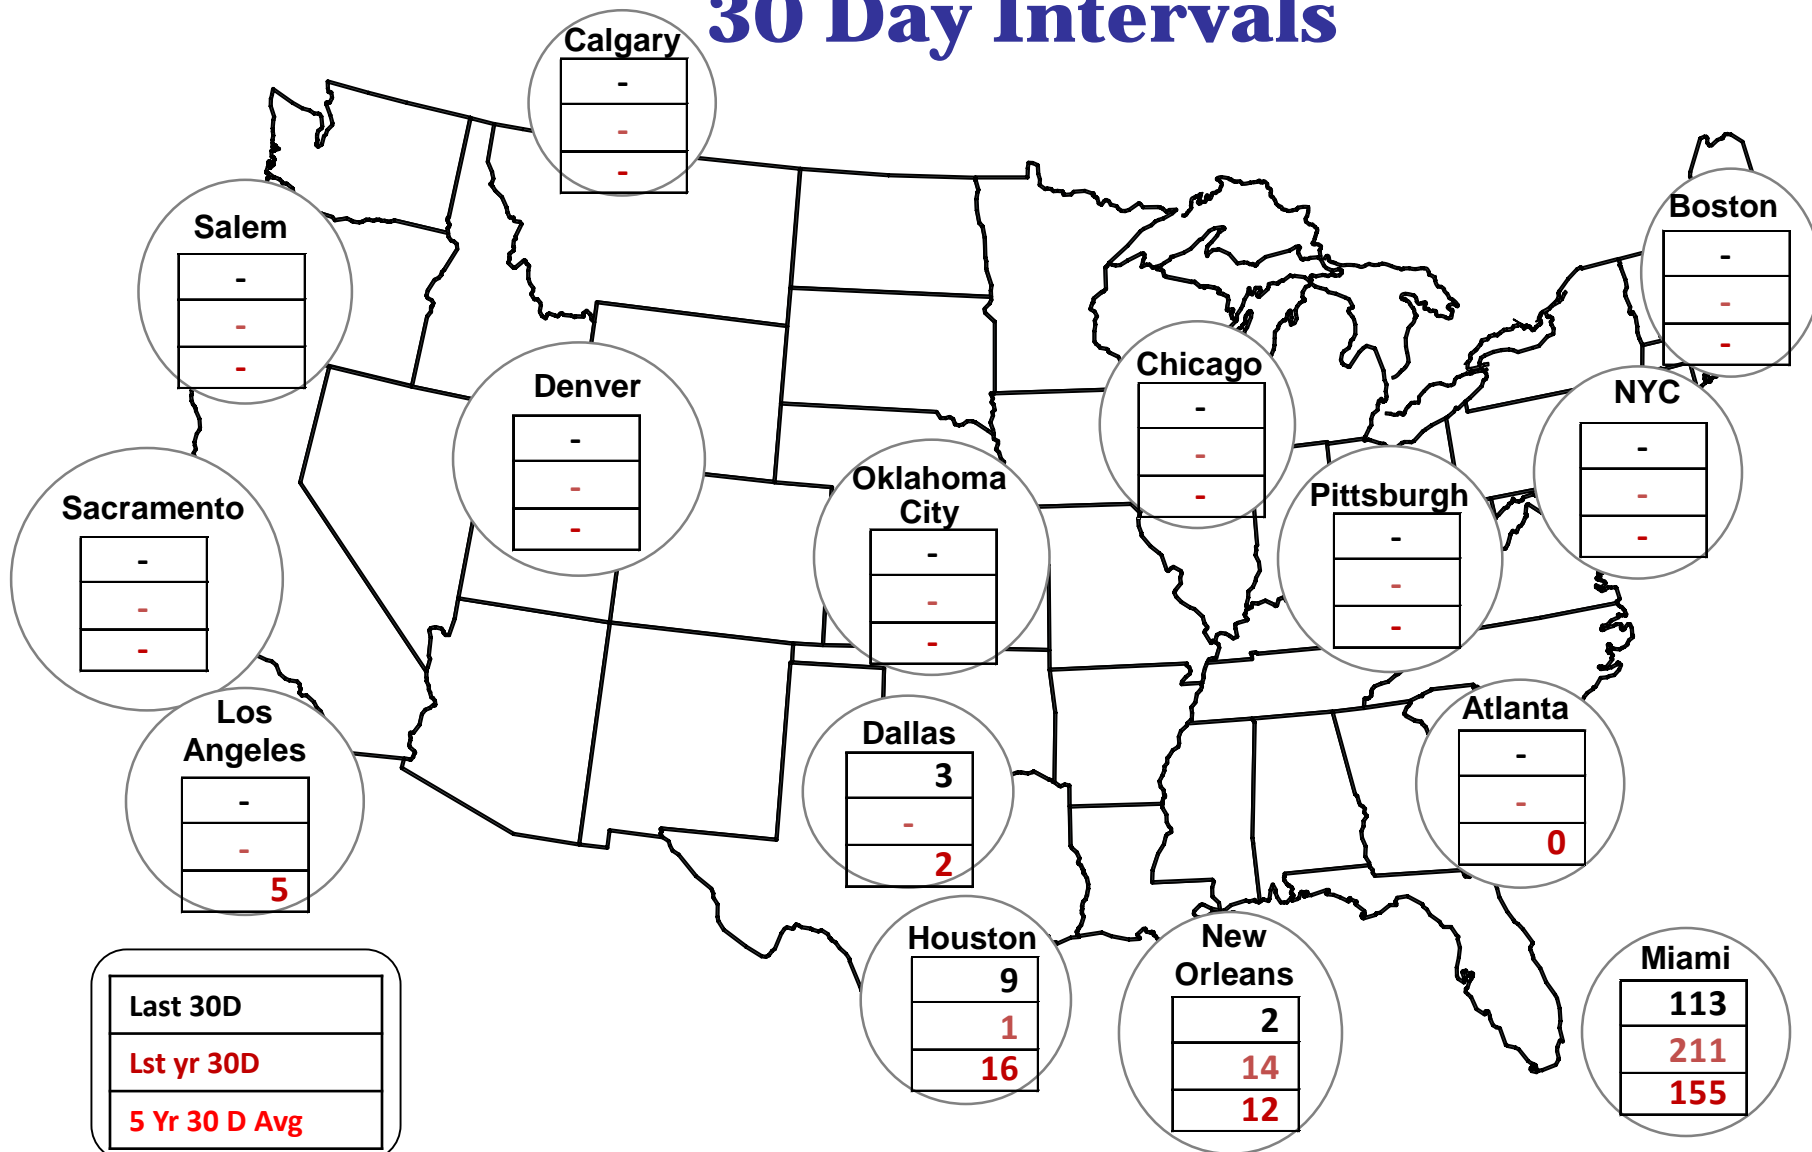

Cumulative HDDs by City 30 Day Intervals

Cumulative CDDs by City

30 Day Intervals

Day Ahead Natural Gas Prices 30 Day Average (\$/MMBtu)

Natural Gas, Coal and Oil Prices (Converted)

Nymex Futures Curves

Brent vs WTI