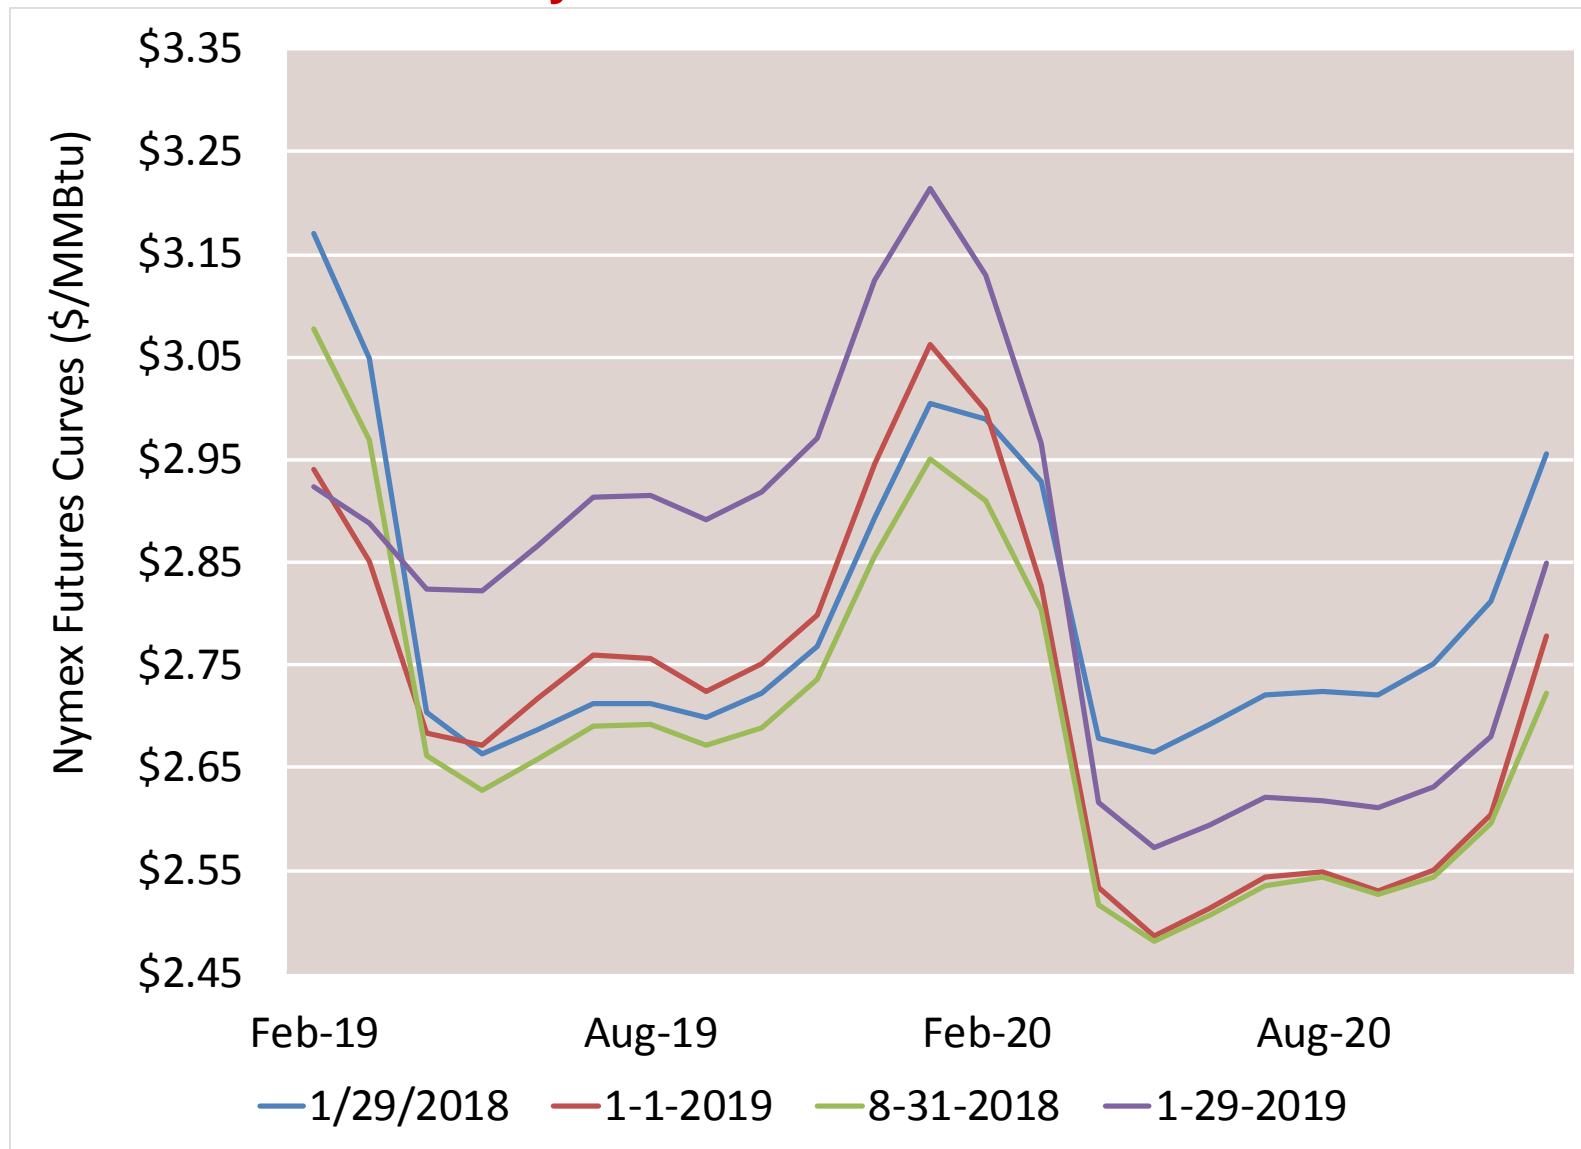

Cumulative HDDs by City 30 Day Intervals

Cumulative CDDs by City

30 Day Intervals

Day Ahead Natural Gas Prices 30 Day Average (\$/MMBtu)

Natural Gas, Coal and Oil Prices (Converted)

Nymex Futures Curves

Brent vs WTI