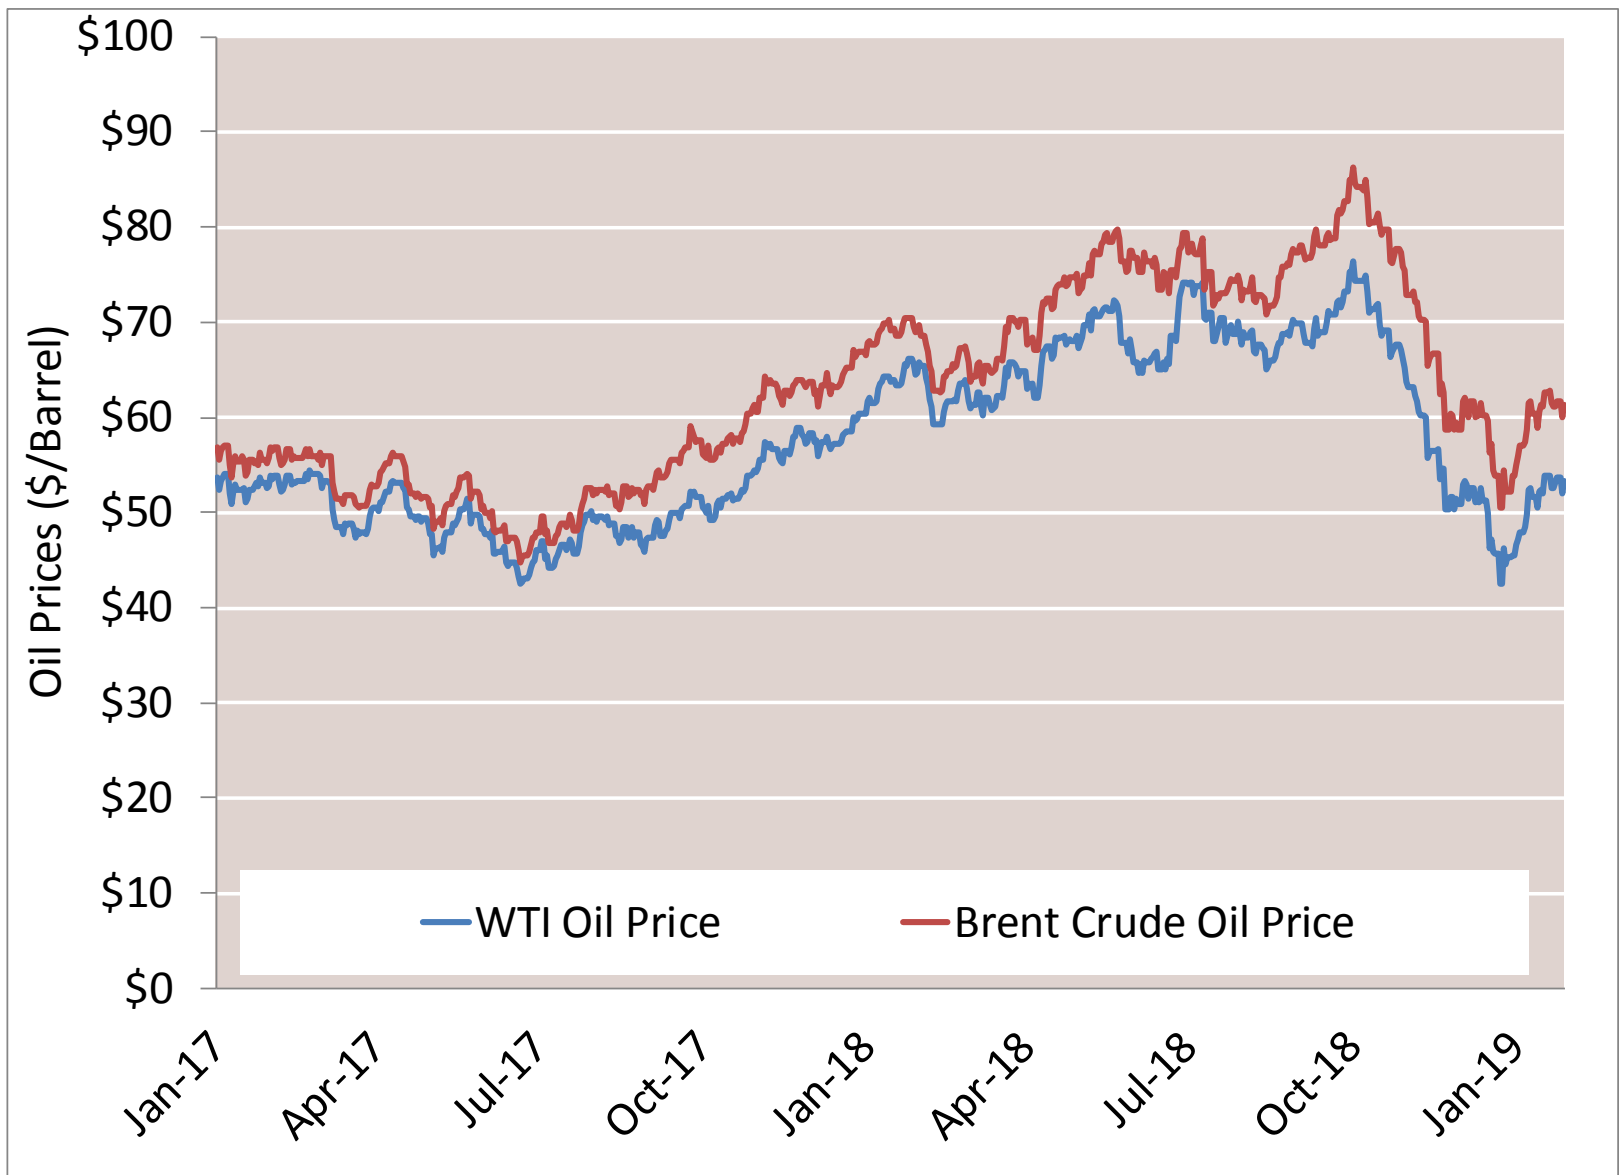

Cumulative HDDs by City 30 Day Intervals

Cumulative CDDs by City

30 Day Intervals

Day Ahead Natural Gas Prices 30 Day Average (\$/MMBtu)

Natural Gas, Coal and Oil Prices (Converted)

Nymex Futures Curves

Brent vs WTI