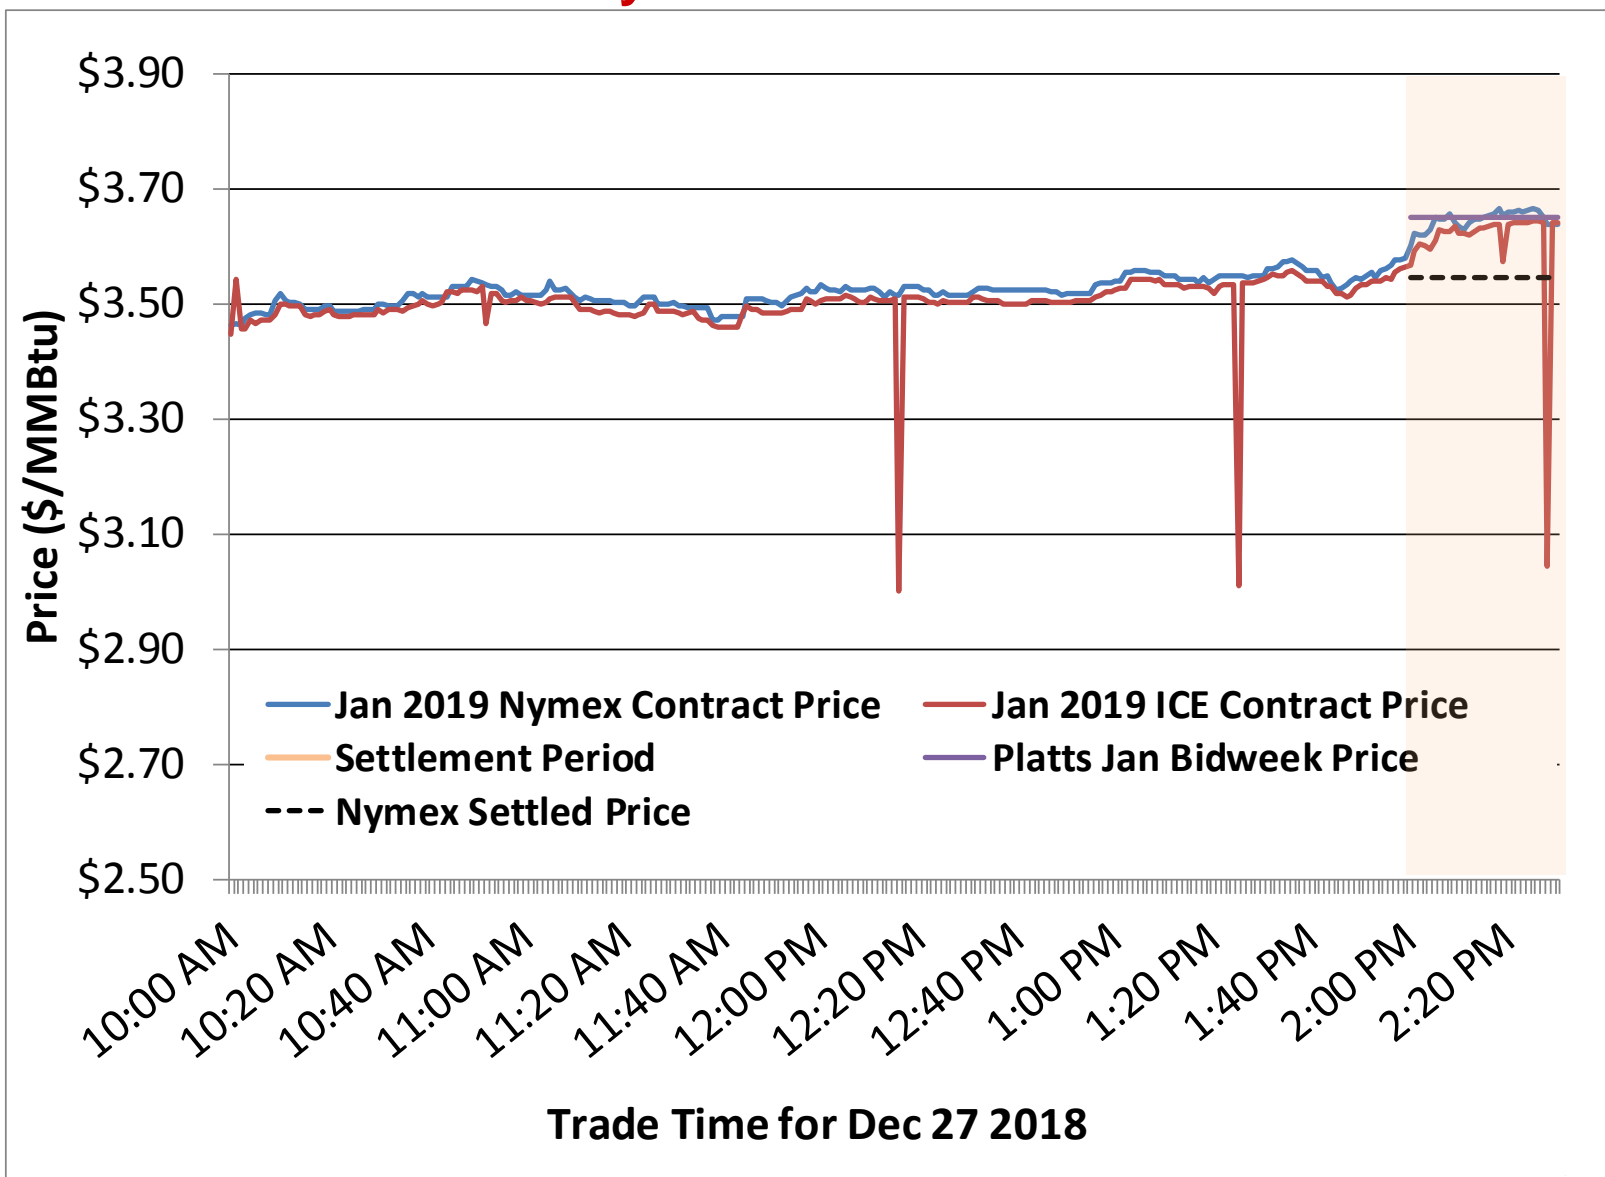

Cumulative HDDs by City 30 Day Intervals

Cumulative CDDs by City

30 Day Intervals

Day Ahead Natural Gas Prices 30 Day Average (\$/MMBtu)

Natural Gas, Coal and Oil Prices (Converted)

Nymex Futures Curves

Brent vs WTI

Nymex Settlement

Natural Gas Liquids (NGLs) Prices