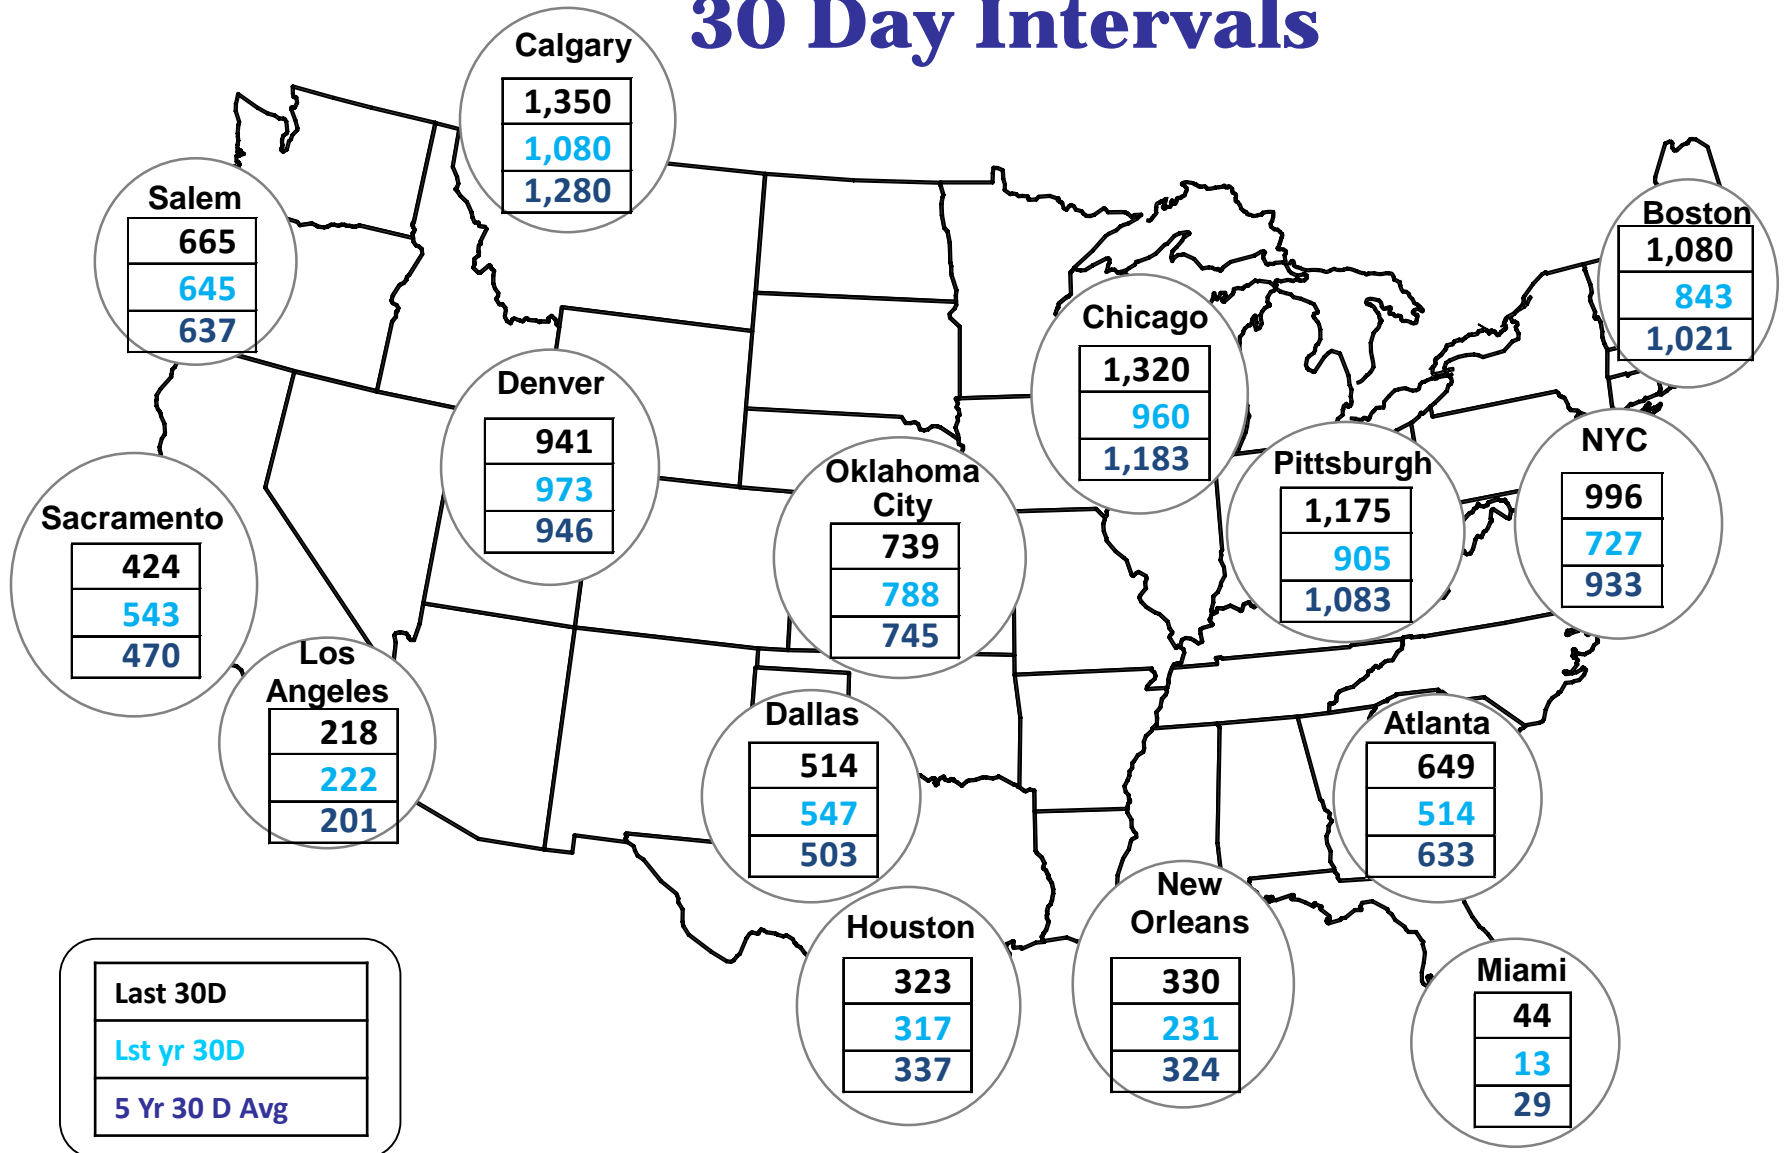

Cumulative HDDs by City 30 Day Intervals

Cumulative CDDs by City

30 Day Intervals

Day Ahead Natural Gas Prices 30 Day Average (\$/MMBtu)

Natural Gas, Coal and Oil Prices (Converted)

Nymex Futures Curves

Brent vs WTI