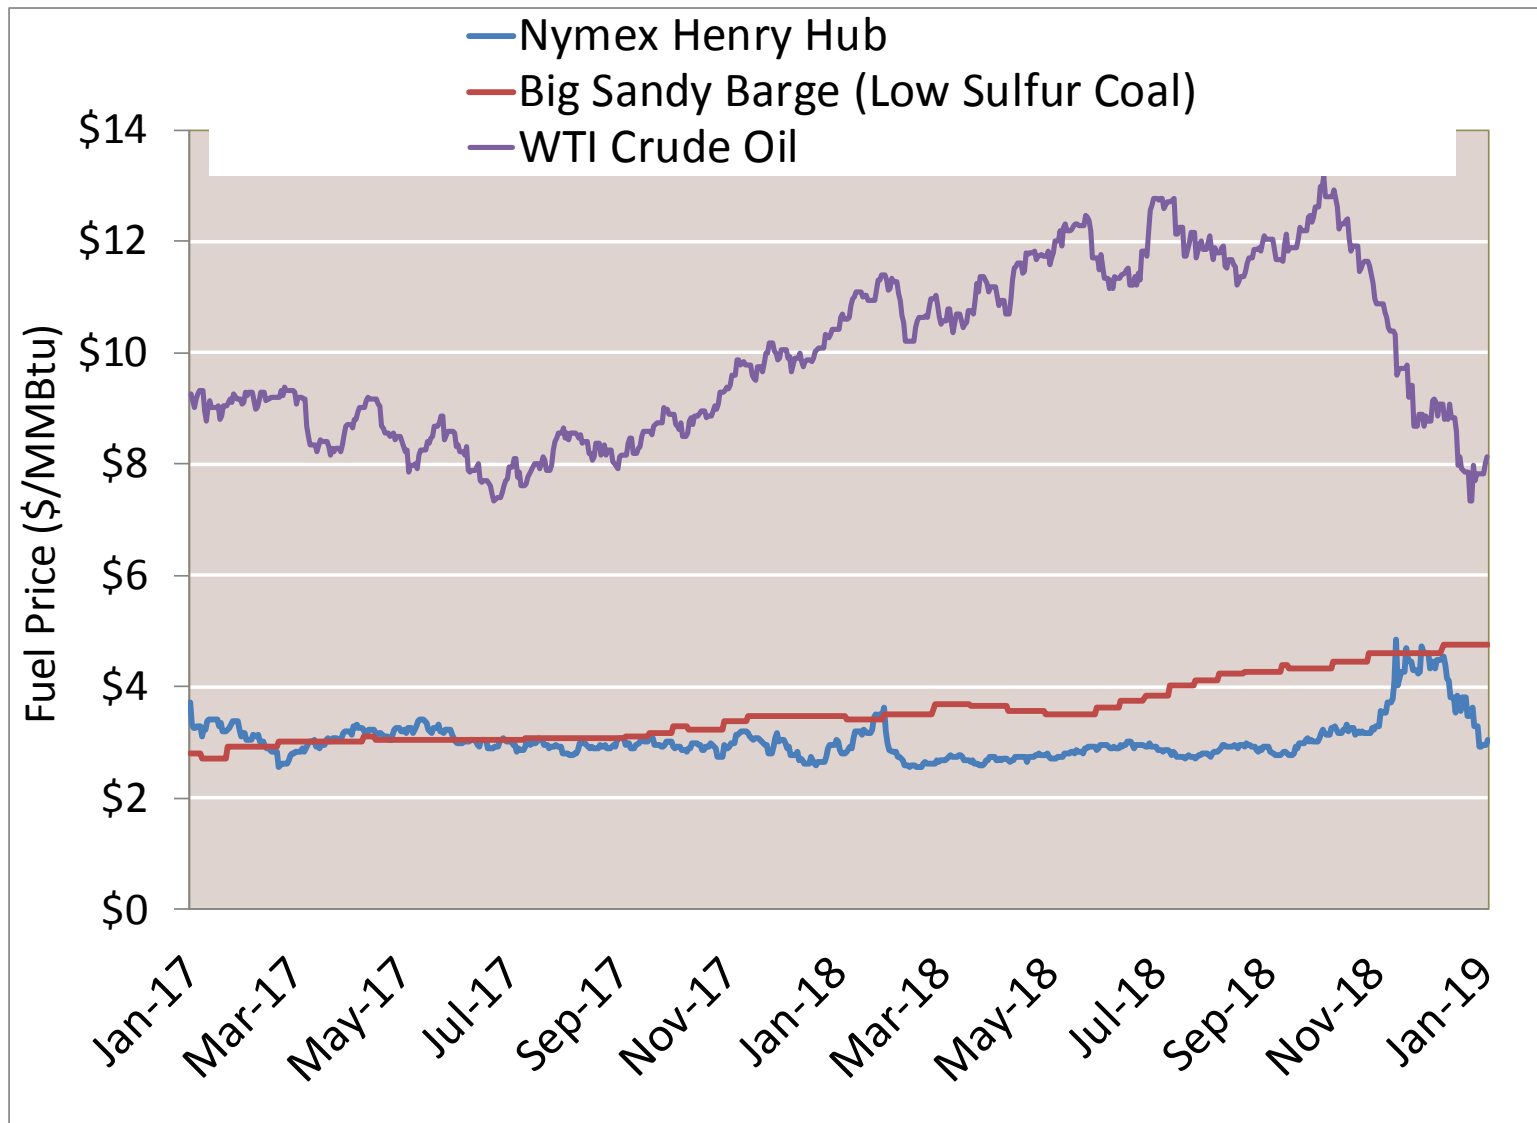

Cumulative HDDs by City 30 Day Intervals

Cumulative CDDs by City

30 Day Intervals

Day Ahead Natural Gas Prices 30 Day Average (\$/MMBtu)

Natural Gas, Coal and Oil Prices (Converted)

Nymex Futures Curves

Brent vs WTI

Nymex Settlement

Natural Gas Liquids (NGLs) Prices