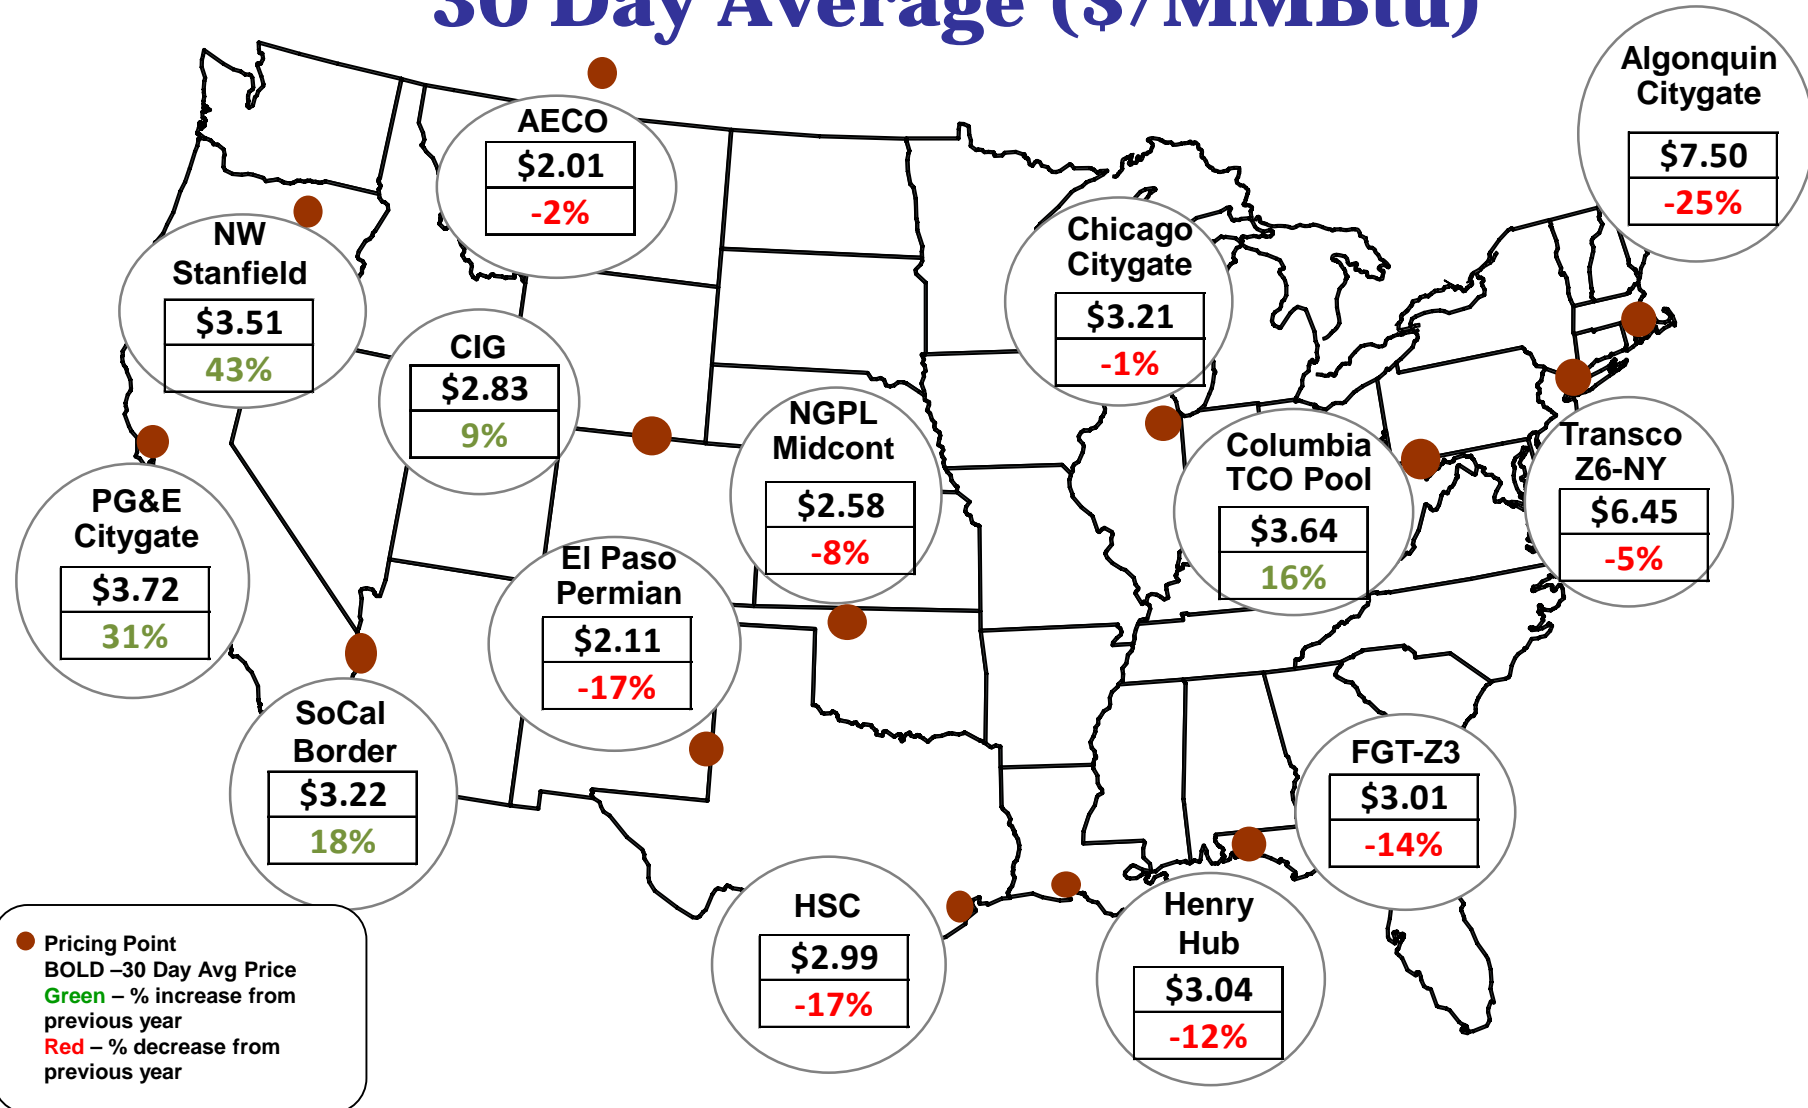

Cumulative HDDs by City 30 Day Intervals

Cumulative CDDs by City

30 Day Intervals

Day Ahead Natural Gas Prices 30 Day Average (\$/MMBtu)

Natural Gas, Coal and Oil Prices (Converted)

Nymex Futures Curves

Brent vs WTI

Nymex Settlement

Natural Gas Liquids (NGLs) Prices